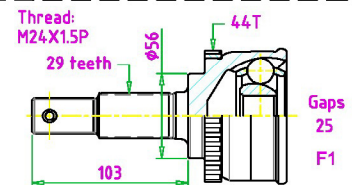

NI-1-06-059A

Cefiro <A32,A33 2.0>