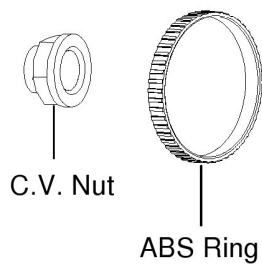

### NI-1-06-104

2011- Luxgen S5, U6 1.8T

**CONSTANT VELOCITY JOINTS & PARTS**

1. Outer Joint  
 HO-1-04-061

2. Outer Joint  
 W/Boot Kits  
 HO-1-04-061K

A = ABS Ring  
 K = Boot Kits  
 N = C.V. Nut

COPYRIGHT 1990 NO.  
 60301 SHOU CHI  
 INDUSTRIAL CO., LTD.  
 DESIGNED BY SHOU CHI  
 INDUSTRIAL CO., LTD.  
 TAIWAN  
 FAX NO: 886-4-22612224