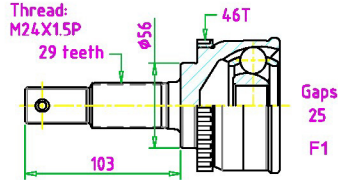

GCK

ISO / TS 16949
ISO 9001 Certified

GCK Auto Part Components

Products Information

NISSAN

NI-1-06-041A

96-03 Cefiro 2.0
A32 / A33