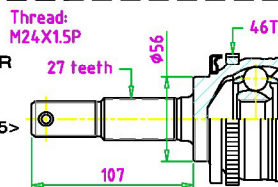

NI-1-06-063A

89-00 Skyline, Skyline GTR
< R32, R33, R34 >
90-94 Cefiro < A31 2.0 >
94-97 Laurel < C34, C35 2.5 >
96-01 Stagea < C34 2.5 >