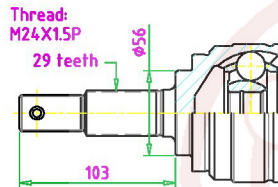

NI-1-06-062

03-10 X-Trail NT30
ZR2.0/2.5
08-13 Teana J32
< 2.0/2.5/3.5 >
OE: 39211-9W50A