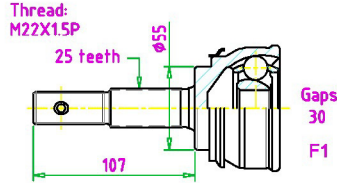

GCK

ISO / TS 16949
ISO 9001 Certified

GCK Auto Part Components

Products Information

NISSAN

NI-1-06-018

Sentra
90-94 331 1.6 / 1.4 B13
94-98 341 1.6 B14
2000- 180
2003- M1