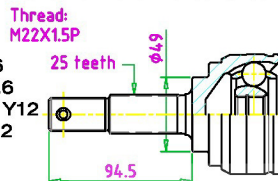

NI-1-06-085

05-12 Tiida C11G 1.5/1.6
Latio SC11,ZE11 1.6
05-12 AD Van/Wingroad Y12
06-12 AD/AD Expert VY12
07-13 Livina 1.6 L10
OE: 39211-ED000/100
C9211-EL10A