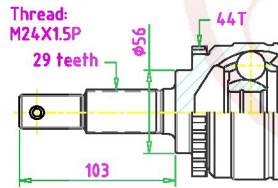

NI-1-06-062A

03-10 X-Trail NT30
ZR2.0/2.5
08-13 Teana J32
< 2.0/2.5/3.5 >
OE: 39211-9W50A