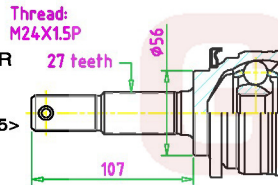

### NI-1-06-063

89-00 Skyline, Skyline GTR  
< R32, R33, R34 >  
90-94 Cefiro < A31 2.0 >  
94-97 Laurel < C34, C35 2.5 >  
96-01 Stagea < C34 2.5 >

Gaps  
22  
F1