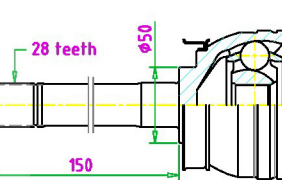

NI-1-06-091

02-04 Pickup, Frontier
02-04 XTerra
00-03 Infiniti QX4 3.5
(6 Cyl)