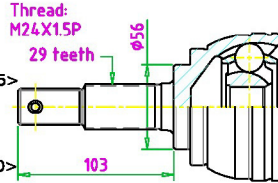

GCK

ISO / TS 16949
ISO 9001 Certified

GCK Auto Part Components

Products Information

NISSAN

NI-1-06-061

98-02 Cefiro, Maxima
<A33 VQ2.0, PA33 VQ2.5>
03-08 Teana
J31, J32 2.5 / 3.5
02-04 Infiniti I35
00- X-Trail <NT30 QR2.0>