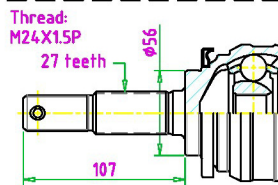

NI-1-06-064

Largo W30