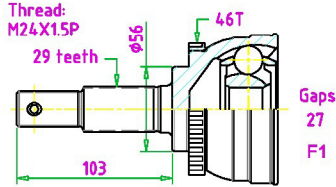

GCK

ISO / TS 16949
ISO 9001 Certified

GCK Auto Part Components

Products Information

NISSAN

NI-1-06-051A

95-99 Maxima
96-03 Cefiro 3.0 A32/A33
96-99 Infiniti I30