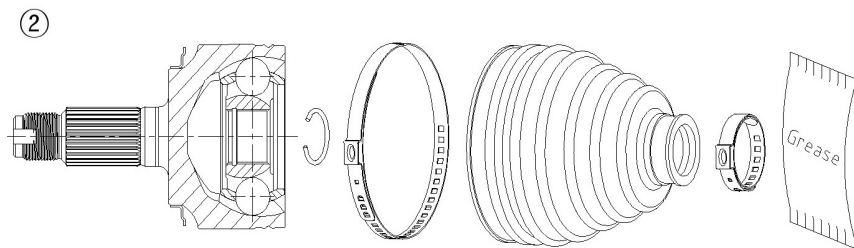

COPYRIGHT 1990 NO.
60301 SHOU CHI
INDUSTRIAL CO., LTD.
DESIGNED BY SHOU CHI
INDUSTRIAL CO., LTD.
TAIWAN
FAX NO: 886-4-22612224

**We specialized in manufacturing of Constant Velocity Joint.
We are integrated company who can control every production
process to meet your requirement.**