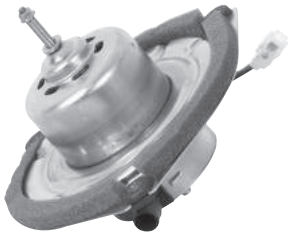

NEW MODEL COMING SOON

Blower

HC-4051-10

MITSUBISHI FV350
15T
97-
24V
162500-5461

HC-4051-12

MITSUBISHI FUSO
FP617
10.5T-17T
96-
24V
282500-0290

Blower

HC-4056-05