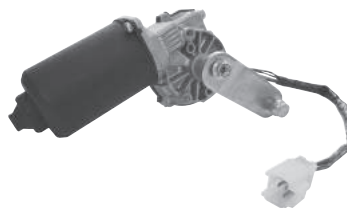

NEW MODEL COMING SOON

HC-2229-09A.1

FUSO 380
35T
97-04
24V 059050-8622