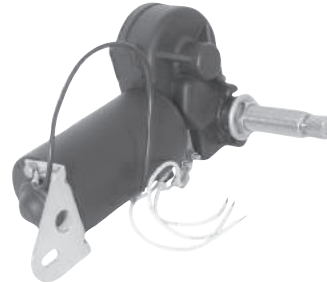

HC-1258-06

FOR BOAT R-SIDE
33.5L/44.5L/67.5
L, LONG NUT
12V

NEW MODEL COMING SOON

HC-2158-01

FOR BOAT
33.5L/44.5L/67.5L
RH/LH
24V

HC-2258-07

FOR BOAT R-SIDE
33.5L/44.5L/67.5L,
LONG NUT
24V

NEW MODEL COMING SOON