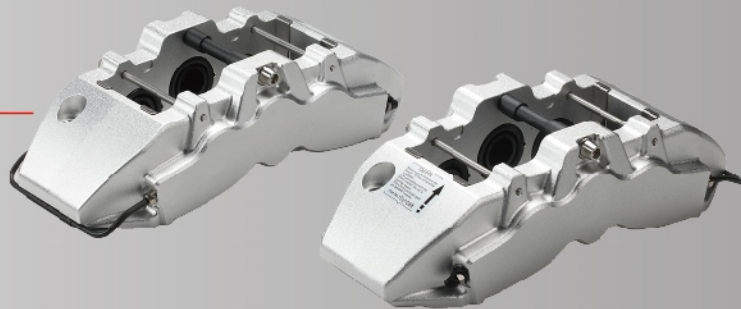

Racing Brake Caliper - Front

Accuracy & Precision

Accuracy & Precision

Accuracy & Precision

Accuracy & Precision

Accuracy & Precision

• YAR-F430-SB8pot

Rotors size(mm)		Brake pad NO.
405 x 36		SC-0939-00
430 x 36		

• YAR-F690-436

Rotors size(mm)		Brake pad NO.
405 x 36		SC-0939-00
430 x 36		SC-0939-00

• YAR-F8850-M8pot

Rotors size(mm)		Brake pad NO.
380 x 32		SC-0914-00
356 x 32		SC-0914-00

• YAR-F660-52

Rotors size(mm)		Brake pad NO.
356 x 32		SC-0914-00
345 x 32		SC-0914-00
330 x 32		SC-0914-00

• YAR-F660-B6pot

Rotors size(mm)		Brake pad NO.
356 x 32		SC-0914-00
345 x 32		SC-0914-00
330 x 32		SC-0914-00

Accuracy & Precision

Accuracy & Precision

Accuracy & Precision

Accuracy & Precision

Accuracy & Precision

Racing Brake Caliper - Rear

Accuracy & Precision

Accuracy & Precision

Accuracy & Precision

Accuracy & Precision

Accuracy & Precision

• YAR-R5060-BR6pot

Rotors size(mm)	Brake pad NO.
380 x 32	SC-0908-00
356 x 32	SC-0908-00