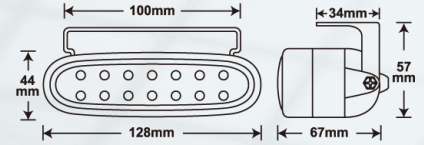

YL6022

Aluminium Housing
 Lens:Clear
 Bulb:LED 9PCS
 Size:ø57x63m/m
 10SET / 2cu.ft
 N.W.:15.8 Kgs
 G.W.:18.2 Kgs

YL6034

Aluminium Housing
 Lens:Clear
 Bulb:LED 9PCS
 Size:50x40x54m/m
 10SET / 2cu.ft
 N.W.:15.8 Kgs
 G.W.:18.2 Kgs

YL6036

Plastic Housing
 Lens:Clear,Blue
 Bulb:LED 12PCS
 Size:ø67x80m/m
 10SET / 2cu.ft
 N.W.:8 Kgs
 G.W.:11 Kgs

YL6203

Plastic Housing
 Lens:Clear
 Bulb:LED 12PCS
 Size:75x59x77m/m
 10SET / 2cu.ft
 N.W.:5.8 Kgs
 G.W.:6.5 Kgs

LED DAY LIGHT

YL6596

PATENT

Plastic Housing
 Lens:Clear,Blue
 Bulb:LED 14PCS
 Size:128x44x67m/m
 20SET / 3.1cu.ft
 N.W.:8.5 Kgs
 G.W.:10 Kgs

YL6601

Aluminium Housing
 Hi-impact Lens
 Hi-Power LED
 Size:ø90x66m/m
 8SET / 1.9cu.ft
 N.W.:13.5 Kgs
 G.W.:15 Kgs