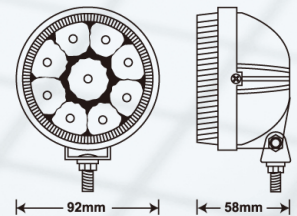

YL6036

Plastic Housing
 Lens:Clear,Blue
 Bulb:LED 12PCS
 Size:ø67x80m/m
 10SET / 2cu.ft
 N.W.:8 Kgs
 G.W.:11 Kgs

YL6203

Plastic Housing
 Lens:Clear
 Bulb:LED 12PCS
 Size:75x59x77m/m
 10SET / 2cu.ft
 N.W.:5.8 Kgs
 G.W.:6.5 Kgs

LED DAY LIGHT

YL6596

PATENT

Plastic Housing
 Lens:Clear,Blue
 Bulb:LED 14PCS
 Size:128x44x67m/m
 20SET / 3.1cu.ft
 N.W.:8.5 Kgs
 G.W.:10 Kgs

YL6601

Aluminium Housing
 Hi-impact Lens
 Hi-Power LED
 Size:ø90x66m/m
 8SET / 1.9cu.ft
 N.W.:13.5 Kgs
 G.W.:15 Kgs

YL6602

Aluminium Housing
 Hi-impact Lens
 Hi-Power LED
 Size:170x52.5x64m/m
 8SET / 1.9cu.ft
 N.W.:13.5 Kgs
 G.W.:15 Kgs

YL6809

Plastic Housing
 Lens:Clear
 Bulb:LED 9pcs
 Size:ø92x58m/m
 20SET / 1.6cu.ft
 N.W.:10 Kgs
 G.W.:11.5 Kgs

YL6897

PATENT

Plastic Housing
 Lens:Clear
 Bulb:LED 9pcs
 Size:ø92x58m/m
 20SET / 1.6cu.ft
 N.W.:10 Kgs
 G.W.:11.5 Kgs