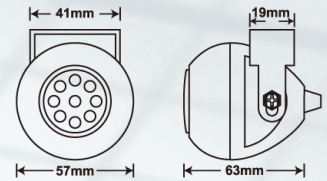

LED DAY LIGHT

YL6007

Plastic Housing
 Lens:Clear
 Bulb:SMD 6pcs
 Size:60x13m/m
 100SET / 1.2cu.ft
 N.W.:2 Kgs
 G.W.:3.5 Kgs

YL6015

Plastic Housing
 Lens:Clear
 Bulb:LED 14PCS
 Size:121x46x82m/m
 20SET / 3.1cu.ft
 N.W.:9 Kgs
 G.W.:10 Kgs

YL6022

Aluminium Housing
 Lens:Clear
 Bulb:LED 9PCS
 Size:ø57x63m/m
 10SET / 2cu.ft
 N.W.:15.8 Kgs
 G.W.:18.2 Kgs

YL6034

Aluminium Housing
 Lens:Clear
 Bulb:LED 9PCS
 Size:50x40x54m/m
 10SET / 2cu.ft
 N.W.:15.8 Kgs
 G.W.:18.2 Kgs

YL6036

Plastic Housing
 Lens:Clear,Blue
 Bulb:LED 12PCS
 Size:ø67x80m/m
 10SET / 2cu.ft
 N.W.:8 Kgs
 G.W.:11 Kgs

YL6203

Plastic Housing
 Lens:Clear
 Bulb:LED 12PCS
 Size:75x59x77m/m
 10SET / 2cu.ft
 N.W.:5.8 Kgs
 G.W.:6.5 Kgs