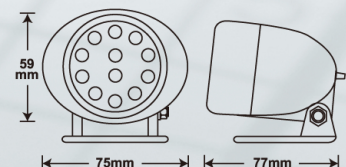

LED DAY LIGHT

YL6007

Plastic Housing
 Lens:Clear
 Bulb:SMD 6pcs
 Size:60x13m/m
 100SET / 1.2cu.ft
 N.W.:2 Kgs
 G.W.:3.5 Kgs

YL6015

Plastic Housing
 Lens:Clear
 Bulb:LED 14PCS
 Size:121x46x82m/m
 20SET / 3.1cu.ft
 N.W.:9 Kgs
 G.W.:10 Kgs

YL6022

Aluminium Housing
 Lens:Clear
 Bulb:LED 9PCS
 Size:ø57x63m/m
 10SET / 2cu.ft
 N.W.:15.8 Kgs
 G.W.:18.2 Kgs

YL6034

Aluminium Housing
 Lens:Clear
 Bulb:LED 9PCS
 Size:50x40x54m/m
 10SET / 2cu.ft
 N.W.:15.8 Kgs
 G.W.:18.2 Kgs

YL6036

Plastic Housing
 Lens:Clear,Blue
 Bulb:LED 12PCS
 Size:ø67x80m/m
 10SET / 2cu.ft
 N.W.:8 Kgs
 G.W.:11 Kgs

YL6203

Plastic Housing
 Lens:Clear
 Bulb:LED 12PCS
 Size:75x59x77m/m
 10SET / 2cu.ft
 N.W.:5.8 Kgs
 G.W.:6.5 Kgs

LED DAY LIGHT

YL6596

PATENT

Plastic Housing
 Lens:Clear,Blue
 Bulb:LED 14PCS
 Size:128x44x67m/m
 20SET / 3.1cu.ft
 N.W.:8.5 Kgs
 G.W.:10 Kgs

YL6601

Aluminium Housing
 Hi-impact Lens
 Hi-Power LED
 Size:ø90x66m/m
 8SET / 1.9cu.ft
 N.W.:13.5 Kgs
 G.W.:15 Kgs