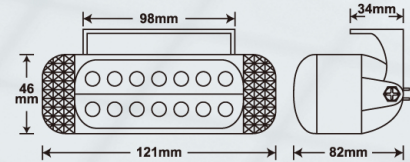

LED DAY LIGHT

YL6007

Plastic Housing
 Lens:Clear
 Bulb:SMD 6pcs
 Size:60x13m/m
 100SET / 1.2cu.ft
 N.W.:2 Kgs
 G.W.:3.5 Kgs

YL6015

Plastic Housing
 Lens:Clear
 Bulb:LED 14PCS
 Size:121x46x82m/m
 20SET / 3.1cu.ft
 N.W.:9 Kgs
 G.W.:10 Kgs

YL6022

Aluminium Housing
 Lens:Clear
 Bulb:LED 9PCS
 Size:ø57x63m/m
 10SET / 2cu.ft
 N.W.:15.8 Kgs
 G.W.:18.2 Kgs

YL6034

Aluminium Housing
 Lens:Clear
 Bulb:LED 9PCS
 Size:50x40x54m/m
 10SET / 2cu.ft
 N.W.:15.8 Kgs
 G.W.:18.2 Kgs

YL6036

Plastic Housing
 Lens:Clear,Blue
 Bulb:LED 12PCS
 Size:ø67x80m/m
 10SET / 2cu.ft
 N.W.:8 Kgs
 G.W.:11 Kgs

YL6203

Plastic Housing
 Lens:Clear
 Bulb:LED 12PCS
 Size:75x59x77m/m
 10SET / 2cu.ft
 N.W.:5.8 Kgs
 G.W.:6.5 Kgs