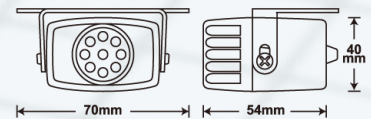

LED DAY LIGHT

YL6007

Plastic Housing
 Lens:Clear
 Bulb:SMD 6pcs
 Size:60x13m/m
 100SET / 1.2cu.ft
 N.W.:2 Kgs
 G.W.:3.5 Kgs

YL6015

Plastic Housing
 Lens:Clear
 Bulb:LED 14PCS
 Size:121x46x82m/m
 20SET / 3.1cu.ft
 N.W.:9 Kgs
 G.W.:10 Kgs

YL6022

Aluminium Housing
 Lens:Clear
 Bulb:LED 9PCS
 Size:ø57x63m/m
 10SET / 2cu.ft
 N.W.:15.8 Kgs
 G.W.:18.2 Kgs

YL6034

Aluminium Housing
 Lens:Clear
 Bulb:LED 9PCS
 Size:50x40x54m/m
 10SET / 2cu.ft
 N.W.:15.8 Kgs
 G.W.:18.2 Kgs

YL6036

Plastic Housing
 Lens:Clear,Blue
 Bulb:LED 12PCS
 Size:ø67x80m/m
 10SET / 2cu.ft
 N.W.:8 Kgs
 G.W.:11 Kgs

YL6203

Plastic Housing
 Lens:Clear
 Bulb:LED 12PCS
 Size:75x59x77m/m
 10SET / 2cu.ft
 N.W.:5.8 Kgs
 G.W.:6.5 Kgs