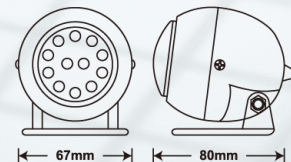

LED DAY LIGHT

YL6007

Plastic Housing
 Lens:Clear
 Bulb:SMD 6pcs
 Size:60x13m/m
 100SET / 1.2cu.ft
 N.W.:2 Kgs
 G.W.:3.5 Kgs

YL6015

Plastic Housing
 Lens:Clear
 Bulb:LED 14PCS
 Size:121x46x82m/m
 20SET / 3.1cu.ft
 N.W.:9 Kgs
 G.W.:10 Kgs

YL6022

Aluminium Housing
 Lens:Clear
 Bulb:LED 9PCS
 Size:ø57x63m/m
 10SET / 2cu.ft
 N.W.:15.8 Kgs
 G.W.:18.2 Kgs

YL6034

Aluminium Housing
 Lens:Clear
 Bulb:LED 9PCS
 Size:50x40x54m/m
 10SET / 2cu.ft
 N.W.:15.8 Kgs
 G.W.:18.2 Kgs

YL6036

Plastic Housing
 Lens:Clear,Blue
 Bulb:LED 12PCS
 Size:ø67x80m/m
 10SET / 2cu.ft
 N.W.:8 Kgs
 G.W.:11 Kgs

YL6203

Plastic Housing
 Lens:Clear
 Bulb:LED 12PCS
 Size:75x59x77m/m
 10SET / 2cu.ft
 N.W.:5.8 Kgs
 G.W.:6.5 Kgs