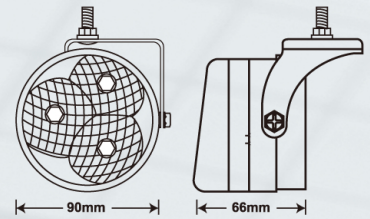

YL6036

Plastic Housing
 Lens:Clear,Blue
 Bulb:LED 12PCS
 Size:ø67x80m/m
 10SET / 2cu.ft
 N.W.:8 Kgs
 G.W.:11 Kgs

YL6203

Plastic Housing
 Lens:Clear
 Bulb:LED 12PCS
 Size:75x59x77m/m
 10SET / 2cu.ft
 N.W.:5.8 Kgs
 G.W.:6.5 Kgs

LED DAY LIGHT

YL6596

PATENT

Plastic Housing
 Lens:Clear,Blue
 Bulb:LED 14PCS
 Size:128x44x67m/m
 20SET / 3.1cu.ft
 N.W.:8.5 Kgs
 G.W.:10 Kgs

YL6601

Aluminium Housing
 Hi-impact Lens
 Hi-Power LED
 Size:ø90x66m/m
 8SET / 1.9cu.ft
 N.W.:13.5 Kgs
 G.W.:15 Kgs

YL6602

Aluminium Housing
 Hi-impact Lens
 Hi-Power LED
 Size:170x52.5x64m/m
 8SET / 1.9cu.ft
 N.W.:13.5 Kgs
 G.W.:15 Kgs

YL6809

Plastic Housing
 Lens:Clear
 Bulb:LED 9pcs
 Size:ø92x58m/m
 20SET / 1.6cu.ft
 N.W.:10 Kgs
 G.W.:11.5 Kgs