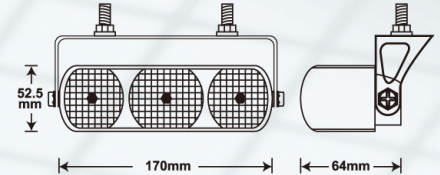

YL6036

Plastic Housing
 Lens:Clear,Blue
 Bulb:LED 12PCS
 Size:ø67x80m/m
 10SET / 2cu.ft
 N.W.:8 Kgs
 G.W.:11 Kgs

YL6203

Plastic Housing
 Lens:Clear
 Bulb:LED 12PCS
 Size:75x59x77m/m
 10SET / 2cu.ft
 N.W.:5.8 Kgs
 G.W.:6.5 Kgs

LED DAY LIGHT

YL6596

PATENT

Plastic Housing
 Lens:Clear,Blue
 Bulb:LED 14PCS
 Size:128x44x67m/m
 20SET / 3.1cu.ft
 N.W.:8.5 Kgs
 G.W.:10 Kgs

YL6601

Aluminium Housing
 Hi-impact Lens
 Hi-Power LED
 Size:ø90x66m/m
 8SET / 1.9cu.ft
 N.W.:13.5 Kgs
 G.W.:15 Kgs

YL6602

Aluminium Housing
 Hi-impact Lens
 Hi-Power LED
 Size:170x52.5x64m/m
 8SET / 1.9cu.ft
 N.W.:13.5 Kgs
 G.W.:15 Kgs

YL6809

Plastic Housing
 Lens:Clear
 Bulb:LED 9pcs
 Size:ø92x58m/m
 20SET / 1.6cu.ft
 N.W.:10 Kgs
 G.W.:11.5 Kgs

YL6897

PATENT

Plastic Housing
 Lens:Clear
 Bulb:LED 9pcs
 Size:ø92x58m/m
 20SET / 1.6cu.ft
 N.W.:10 Kgs
 G.W.:11.5 Kgs