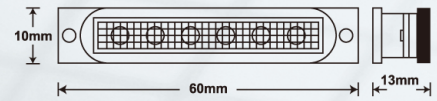

LED DAY LIGHT

YL6007

Plastic Housing
 Lens:Clear
 Bulb:SMD 6pcs
 Size:60x13m/m
 100SET / 1.2cu.ft
 N.W.:2 Kgs
 G.W.:3.5 Kgs

YL6015

Plastic Housing
 Lens:Clear
 Bulb:LED 14PCS
 Size:121x46x82m/m
 20SET / 3.1cu.ft
 N.W.:9 Kgs
 G.W.:10 Kgs

YL6022

Aluminium Housing
 Lens:Clear
 Bulb:LED 9PCS
 Size:ø57x63m/m
 10SET / 2cu.ft
 N.W.:15.8 Kgs
 G.W.:18.2 Kgs

YL6034

Aluminium Housing
 Lens:Clear
 Bulb:LED 9PCS
 Size:50x40x54m/m
 10SET / 2cu.ft
 N.W.:15.8 Kgs
 G.W.:18.2 Kgs

YL6036

Plastic Housing
 Lens:Clear,Blue
 Bulb:LED 12PCS
 Size:ø67x80m/m
 10SET / 2cu.ft
 N.W.:8 Kgs
 G.W.:11 Kgs

YL6203

Plastic Housing
 Lens:Clear
 Bulb:LED 12PCS
 Size:75x59x77m/m
 10SET / 2cu.ft
 N.W.:5.8 Kgs
 G.W.:6.5 Kgs