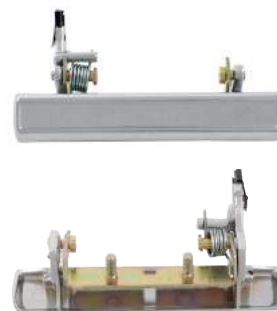

50P/ 1.1/ 10-11KG Case Qty:5P (B08)

HU-GM3040S-FR  
 HU-GM3040S-FL  
[Chevrolet](#)  
 Camaro 75-81  
 Skylark/Monz 75-80  
 Kingswood/Biscayne 71-72  
 Belair 71-75  
 Outside Handle (Clip up)  
 Front RH; LH  
 S:Smooth Black