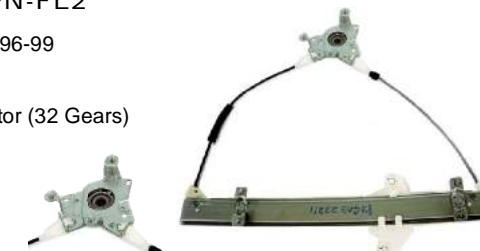

10P/ 1/ 8-9KG Case Qty:10P