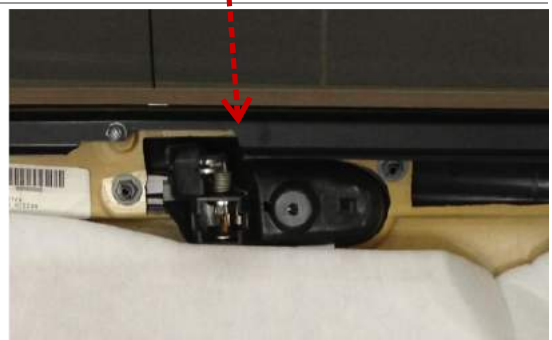

50P/ 1.7/ 10-11KG Case Qty:10P (B12)

GM-BUICK