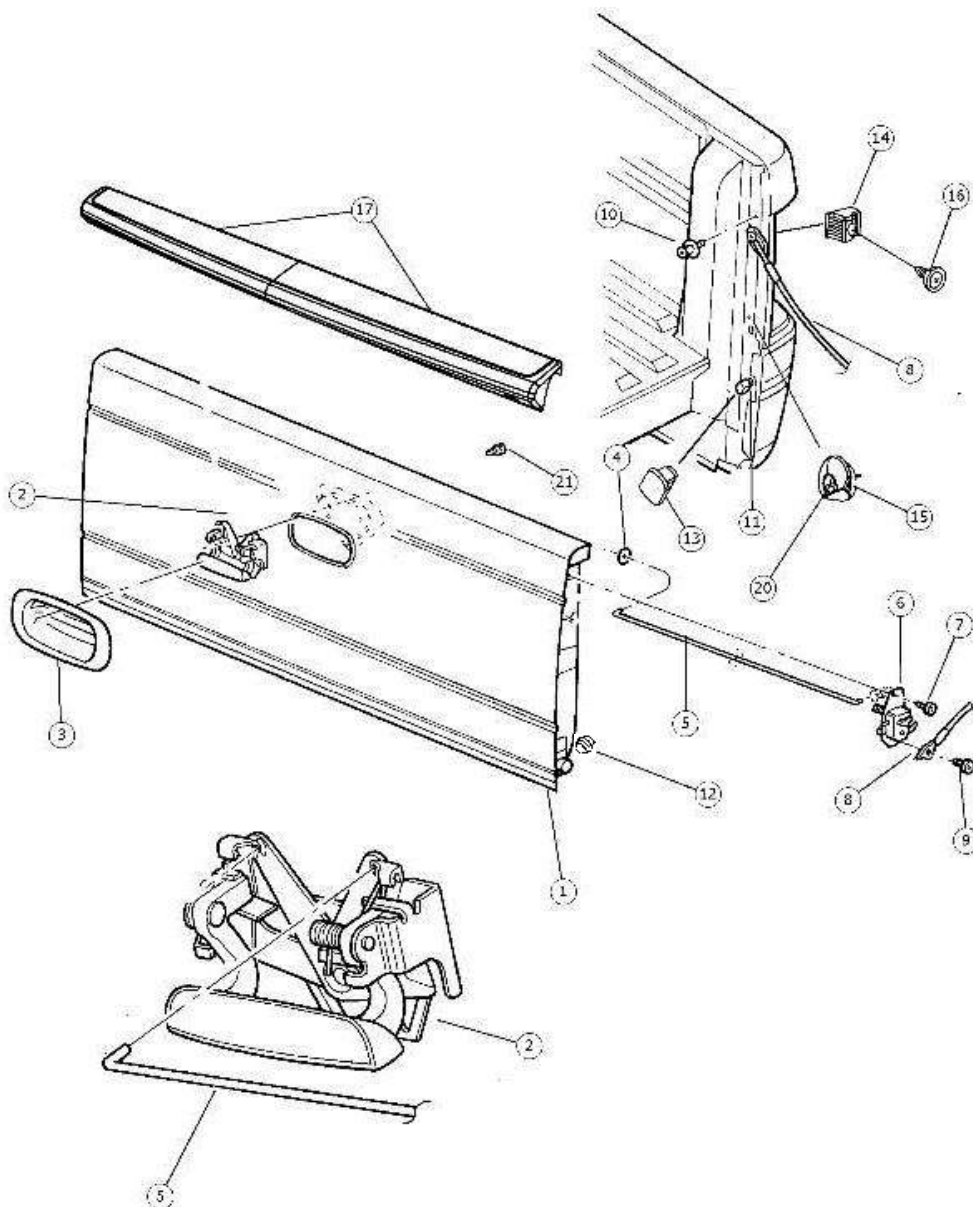

①
HU-CRC455-TGR
HU-CRC455-TGL
Dakota P/U 97-11
Tailgate Pivot Bracket
RH:55257016
LH:55257017

⑨
HU-CRD002-1
Dakota P/U 97-11
Tailgate Cable Bolt
6036018AA

⑧
HU-CRD002
Dakota P/U 97-11
17' Tailgate Cable
55174826AC
55174827AC

③
HU-CR3455A-BZ
Dakota P/U 97-11
Tailgate Handle Bezel
55256216AB

②
HU-CR3455A-TG
Dakota P/U 97-11
Tailgate Handle
55256215AB

⑤
HU-CRH455
Dakota P/U 97-11
Tailgate Latch Rod
55255700AC

⑥
HU-CR7455-TGR
HU-CR7455-TGL
Dakota P/U 97-11
Tailgate Latch
RH:55275484AB
LH:55275485AB

⑰
HU-CRT503-TG
Dakota P/U 08-11
Tailgate Spoiler
55112457AB

⑫
HU-CRC455-BUSH
Dakota P/U 97-11
Tailgate Pivot Bushing
55362794AA

⑬
HU-CRC503-TRB
Dakota P/U 97-11
Tailgate Rubber Bumper
55257096AA

⑭
HU-CRC503-TUM
Dakota P/U 97-11
Tailgate Upper Bumper
55257415AA