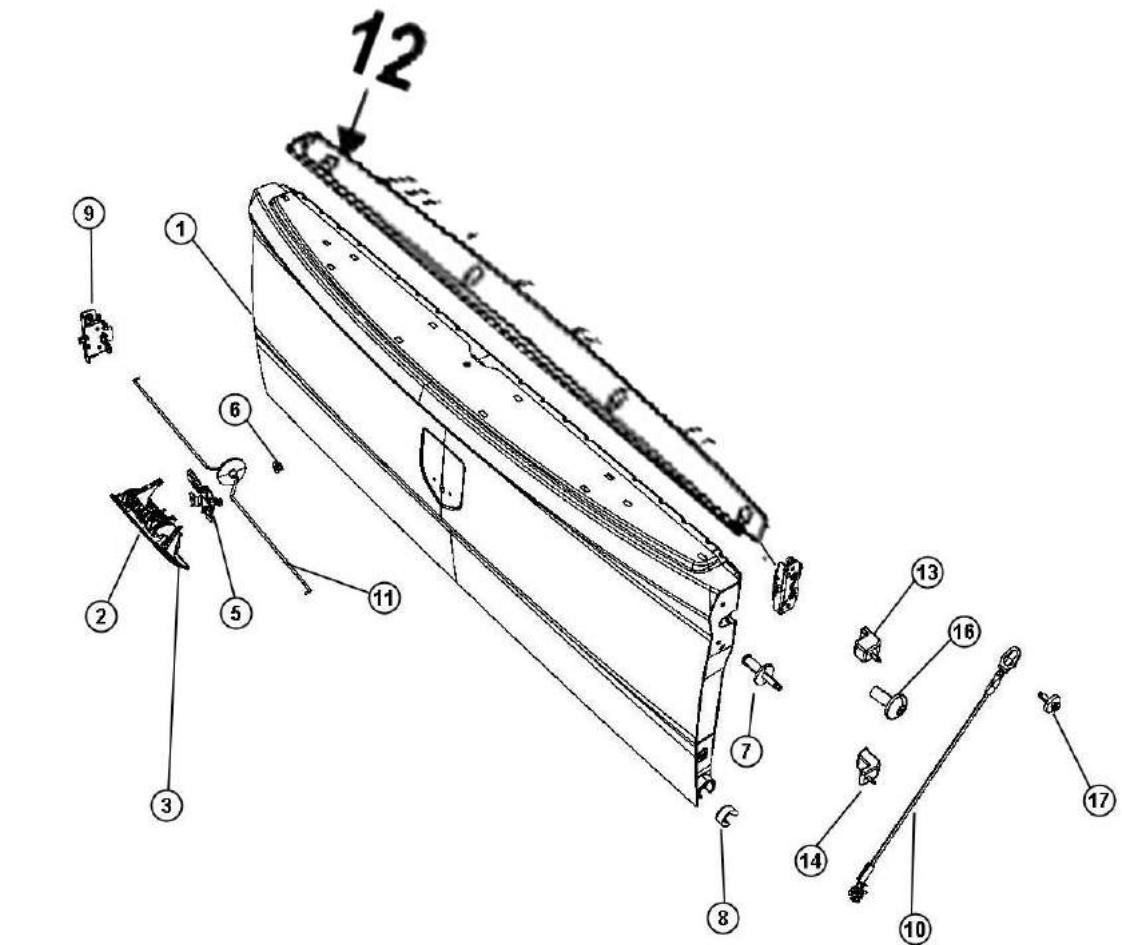

②
HU-CR3505A-TG
Ram 09-12/ 13-C
Tailgate Handle
OEM:68044904AG
HU-CR3506A-TGC
OEM:68197873AA
HU-CR3505A-TGC
OEM:68044906AE/AB

⑫
HU-CRT505A-TG
Ram 09-12
Tailgate Spoiler
OEM:55372052AH
HU-CRT506A-TG
Ram 13-C
Tailgate Spoiler
OEM:68164588AA

⑧
HU-CRC505A-TG1
Ram 09-C
Tailgate Pivot Bushing
OEM:55372948AB

⑦
HU-CRS505-TG
Ram 09-C
Tailgate Striker
OEM:6508552AA

②
HU-CRL505-OE
Ram 09-13
Rear View Camera
OEM:56054164AB
HU-CRL506-OE
Ram 13-C
OEM:56038978AG

②
HU-CR8505-T1C2K
Ram 09-12
Tailgate Lock Cylinder
OEM:68071073AA
HU-CR8506-T1C2K
Ram 13-C
OEM:68154166AA

⑨
HU-CR7503-TRL
Ram 09-C
Tailgate Latch
RH=LH
OEM:55275952AC

⑤
HU-CR7506-TGK
Ram 13-C
Tailgate Latch Control
(Non-Locking)
OEM:68093354AB
HU-CR7505-TG
Ram 09-12 (Locking)
OEM:68044867AD
HU-CR7505-TGK
Ram 09-12 (Non-Locking)
55112386AA

⑪
HU-CRH505-TG
Ram 09-C
Tailgate Latch Rod
(Locking)
OEM:68049240AA
HU-CRH505-TGK
(Non-Locking)
OEM:55112350AA

⑬
HU-CRC505A-TG2
Ram 09-C
Tailgate Bumper Upper
OEM:55276274AD

⑭
HU-CRC505A-TG3
Tailgate Bumper Lower
OEM:55372833AC

⑩
HU-CRD005
Ram 09-C
21-1/4" Tailgate Cable
OEM:68054864AC