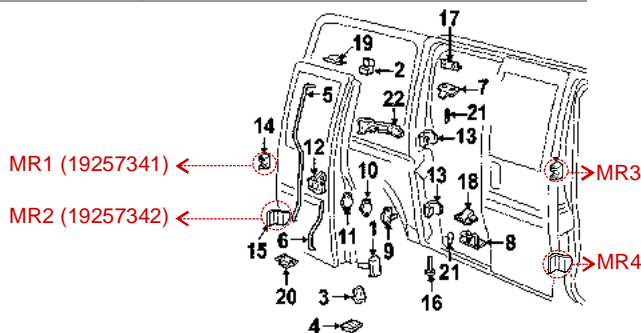

10P/ 0.6/ 12-13KG Case Qty:1P (B09)

HU-GM6903-FRL
HU-GM6903-FLL
Chevy / GMC
Express Van/ Savana 96-16
Door Hinge Assembly
Body Side Front RH; LH Lower
FR:15993260
FL:15993259

10P/ 0.6/ 12-13KG Case Qty:1P (B09)

HU-GM6903-MR4
Chevy / GMC
Express Van/ Savana 96-16
Door Hinge Assembly (12 pcs)
(1 plastic+ 6 screws + 1 Pin
+ 2 metal plates+ 2 metal Hinges)
Hinged Doors Front Lower (RH=LH)
Silver
19257344
19168524

10P/ 0.6/ 12-13KG Case Qty:1P (B09)

HU-GM6906-FRU
HU-GM6906-FLU
Chevy / GMC
Express Van/ Savana 96-16
Door Hinge Assembly
Door Side Front RH; LH Upper
Silver
FR:15993232
FL:15993231

10P/ 0.6/ 12-13KG Case Qty:1P (B09)

HU-GM6903-MR1
Chevy / GMC
Express Van/ Savana 96-16
Door Hinge Assembly (12 pcs)
(1 plastic+ 6 screws + 1 Pin
+ 2 metal plates+ 2 metal Hinges)
Hinged Doors Rear Upper (RH=LH)
Silver
19257341
19210563

10P/ 0.6/ 12-13KG Case Qty:1P (B09)

HU-GM6906-FRL
HU-GM6906-FLL
Chevy / GMC
Express Van/ Savana 96-16
Door Hinge Assembly
Door Side Front RH; LH Lower
Silver
FR:15993238
FL:15993237

10P/ 0.6/ 12-13KG Case Qty:1P (B09)

HU-GM6903-MR2
Chevy / GMC
Express Van/ Savana 96-16
Door Hinge Assembly (12 pcs)
(1 plastic+ 6 screws + 1 Pin
+ 2 metal plates+ 2 metal Hinges)
Hinged Doors Rear Lower (RH=LH)
Silver
19257342
19210562

10P/ 0.6/ 12-13KG Case Qty:1P (B09)

HU-GME906-FR
HU-GME906-FL
Chevy / GMC
Express Van/ Savana 96-16
Door Check
Front RH; LH
FR:22768927
FL:22768928

10P/ 1/ 6-7KG Case Qty:1P