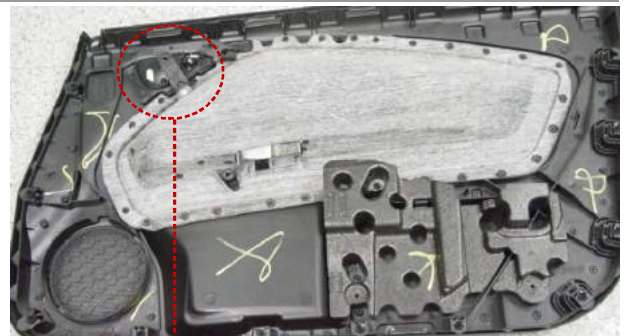

50P/ 1.7/ 8-9KG Case Qty:10P (B12)

LC3003PS

HU-AF2001RA-FR
HU-AF2001RA-FL

Alfa Romeo

Mito 08-C

Inside Handle

Front RH; LH

RA:Silver Lever

+ Black Housing

HU-AF2001-KIT

Alfa Romeo

Mito 08-C

Inside Handle Repair Kit

(Screws * 5+ Washers * 5

+ Drill Bit * 1+ Super Glue * 1)