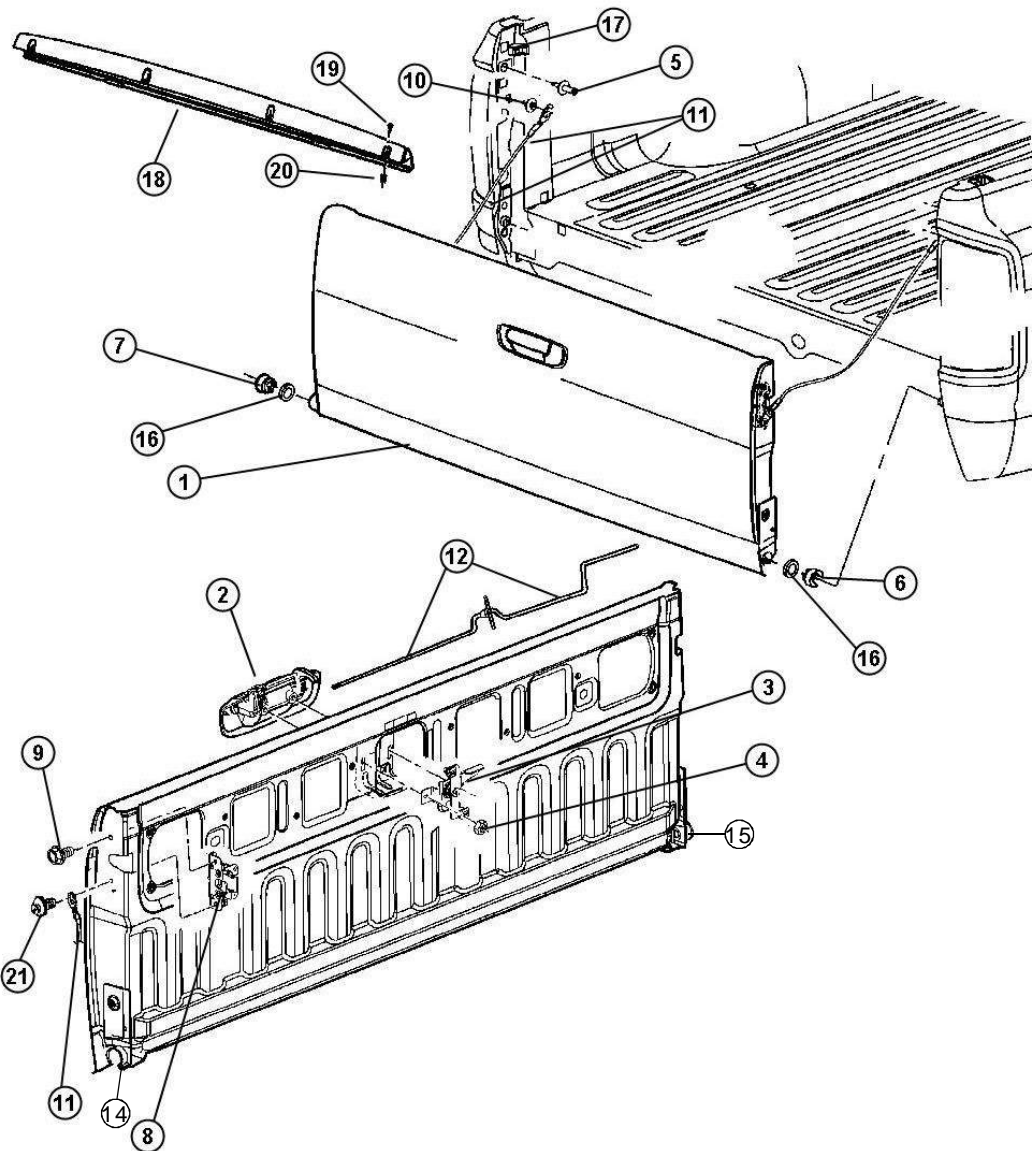

②

HU-CR3503A-TG
Ram P/U 02-08
Tailgate Handle
55276237AA

③

HU-CR7503-TG
Ram P/U 02-08
Tailgate Latch Control
55276236AD

⑧

HU-CR7503-TRL
Ram P/U 02-08
Tailgate Side Latch
RH=LH
55275952AA
55275952AB

⑤

HU-CRS503-TG
Ram P/U 02-08
Tailgate Striker
6507306AA
6508552AA

⑫

HU-CRH503-TG
Ram P/U 02-08
Tailgate Latch Rod
55275950AA

⑪

HU-CRD005
Ram P/U 02-08
21-1/4" Tailgate Cable
RH=LH
55276074AC
55276074Ae

⑱

HU-CRT503-TG
Ram P/U 02-08
Tailgate Spoiler
Spoiler#:55112047AC
Screw #:6507447AA
Nut #:6508483AA

⑥+⑦

HU-CRC001
Ram P/U 02-08
Tailgate Hinge
Insert Kit (4 pcs)
55274936AC
E7TZ-99430B22-A
F6TZ-99430B23-AA

⑭+⑮

HU-FDC505-INTS
Ram P/U 02-08
Tailgate Pivot Bushing
RH=LH
RH:55276076AC
LH:55276077AB