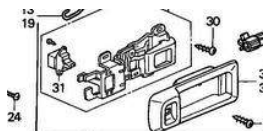

50P/ 1.7/ 5-6KG Case Qty:10P (B12)

HU-HD5009P-FR2
HU-HD5009P-FL4

Honda

City 96-02 (LHD)

Window Regulator

Front RH; LH

P:Power W/ Motor

FR2-2 Pin Plug

FL4-4 Pin Plug

FR:72210-SX8-902

FL:72250-SX8-902