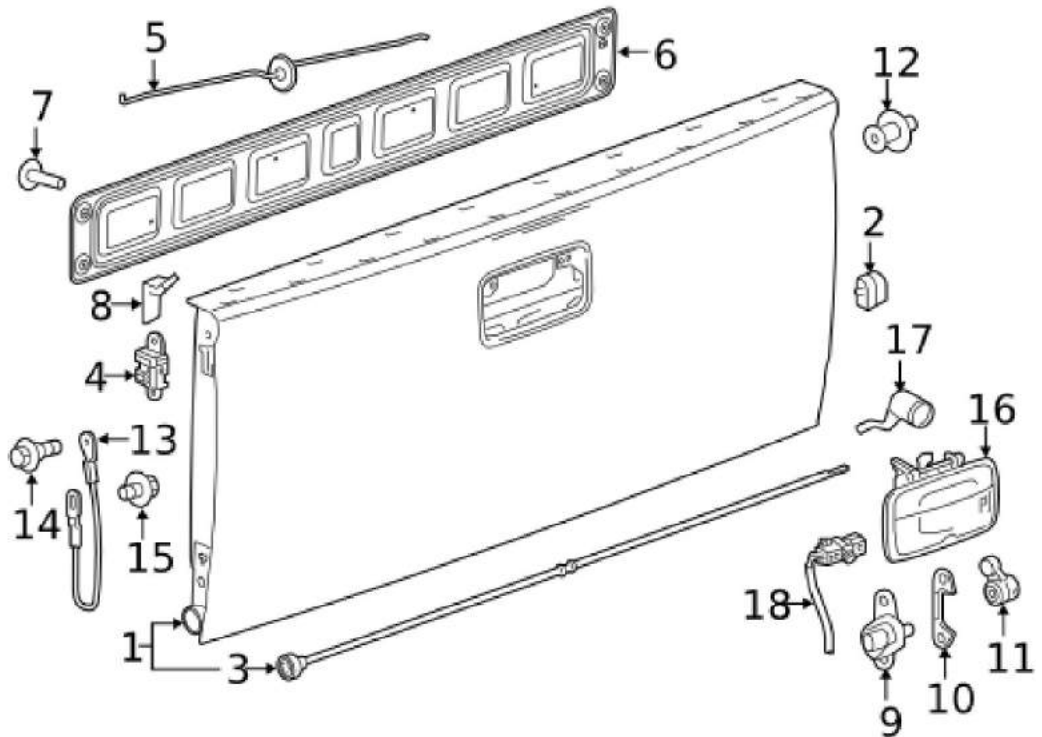

12

**HU-GMS566-TG**  
Tailgate Striker  
13595349

9

**HU-GM6568-TGS**  
(W/o Convenience PKG)  
Tailgate Hinge  
on Body Locking  
RH+LH (2 Pcs/Set)  
RH:15206081  
LH:15192282

9

**HU-GM6549-TGS**  
Colorado/ Canyon 15-C  
(W/ Convenience PKG)  
Tailgate Hinge  
on Body Locking  
RH+LH (2 Pcs/Set)  
RH:23439650  
LH:23439682