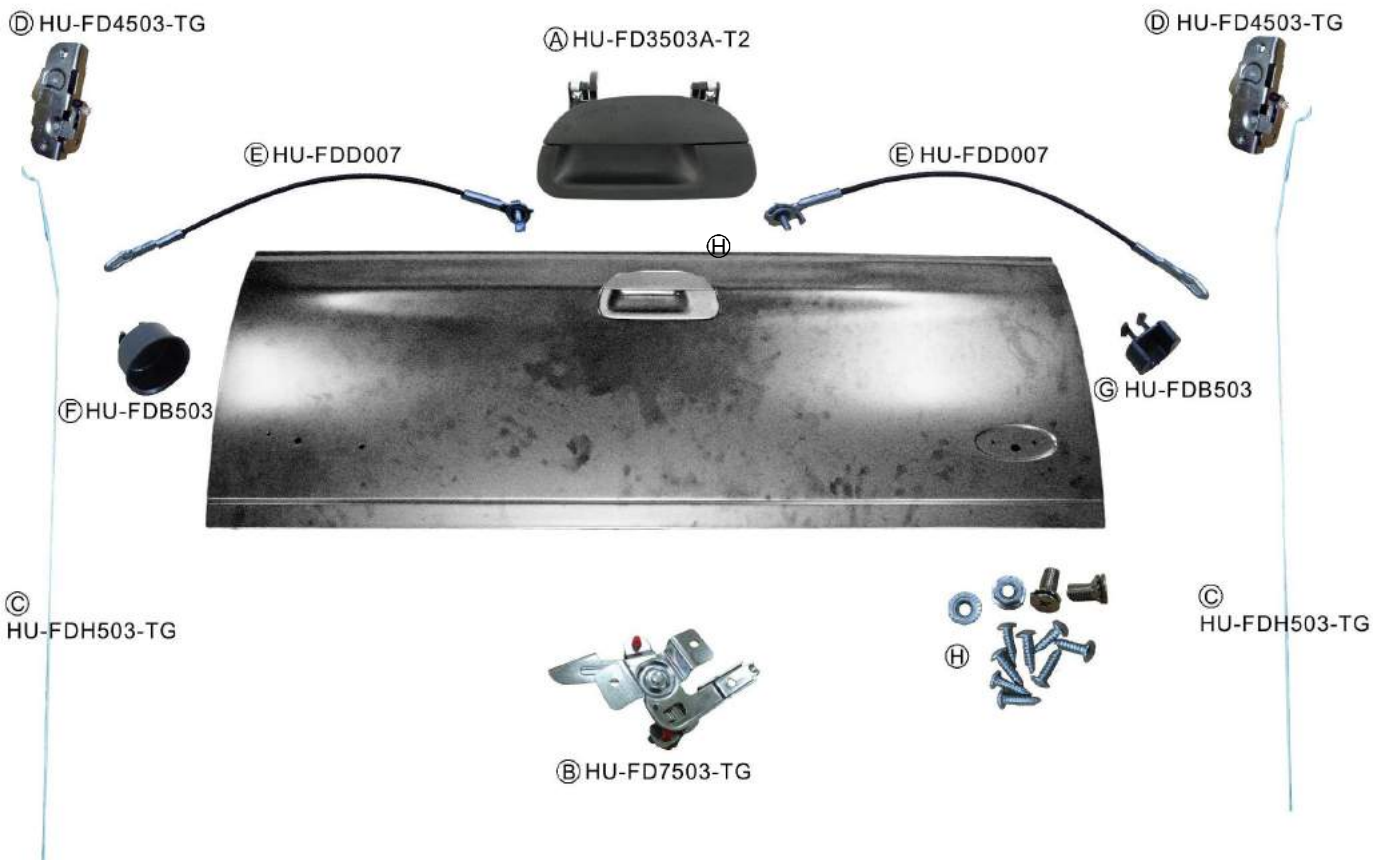

A	HU-FD3503A-TG	Ford F150, F250 97-04 (Regular, Super, Crew Cab)	Tailgate Handle	Tailgate	A:Texture Black	TG	XL3Z-9943400-AAA
	HU-FD3503A-TGK	Ford F150, F250 97-04 (Regular, Super, Crew Cab)	Tailgate Handle	Tailgate	A:Texture Black	TG	F85Z-9943400-AAA
	HU-FD3503S-TGK	Ford F150, F250 97-04 (Regular, Super, Crew Cab)	Tailgate Handle	Tailgate	S:Smooth Black	TG	1L3Z-9943400-BAA
	HU-FD8503-T1C2K	Ford F150, F250 97-04 (Regular, Super, Crew Cab)	Tailgate Lock Cylinder				F85Z-1521990-BB
B	HU-FD7505-TG	Ford F150, F250 97-04 (Regular, Super, Crew Cab)	Tailgate Latch Control Assy	Tailgate		RH=LH	F75Z-9943170-AA
	HU-FD7505-TGK	Ford F150, F250 97-04 (Regular, Super, Crew Cab)	Tailgate Latch Control Assy (W/o Lock	Tailgate		RH=LH	F85Z-9943170-AA
C	HU-FDH523-TG	Ford F150, F250 97-04 (Styleside of Regular, Super & Crew Cab	Tailgate Control Link (Rod)			RH=LH	XL3Z-99431A78-AA
	HU-FDH503-TG	Ford F150, F250 97-04 (Flareside of Regular, Super)	Tailgate Control Link (Rod)			RH=LH	F65Z-83431A78-AA
D	HU-FD7505-TRL	Ford F150, F250 97-04 (Regular, Super, Crew Cab)	Tailgate Latch			RH=LH	3L3Z-9943150-AA
E	HU-FDC505-INTR	Ford F150, F250 97-04 (Regular, Super, Crew Cab)	Tailgate Opening Insert	RH	Black	RH	E7TZ-99430B22-A
	HU-FDC505-INTL	Ford F150, F250 97-04 (Regular, Super, Crew Cab)	Tailgate Opening Insert	LH	Black	LH	F65Z-99430B23-AA
	HU-FD6503-TGFR	Ford F150, F250 97-04 (Flareside of Regular, Super)	Tailgate Hinge Roller	RH		RH	F7TZ-99430B38-AA
	HU-FD6503-TGFL	Ford F150, F250 97-04 (Flareside of Regular, Super)	Tailgate Hinge Roller	LH		LH	F7TZ-99430B39-AA
	HU-FD6503-TGSR	Ford F150, F250 97-04 (Styleside of Regular, Super & Crew Cab	Tailgate Hinge Roller	RH		RH	F65Z-99430B38-AA
	HU-FD6503-TGSL	Ford F150, F250 97-04 (Styleside of Regular, Super & Crew Cab	Tailgate Hinge Roller	LH		LH	F65Z-99430B39-AA
E	HU-FDD008	Ford F150, F250 97-04 (Flareside of Regular, Super)	Tailgate Cable 18-3/5" (W/ Hardware)	RH=LH		RH	3L3Z-8343052-AA
	HU-FDD008	Ford F150, F250 97-04 (Flareside of Regular, Super)	Tailgate Cable 18-3/5" (W/ Hardware)	RH=LH		LH	3L3Z-8343053-AA
	HU-FDD007	Ford F150, F250 97-04 (Styleside of Regular, Super)	Tailgate Cable 21-1/8"	RH=LH		RH	3L3Z-9943052-AA
	HU-FDD007	Ford F150, F250 97-04 (Styleside of Regular, Super)	Tailgate Cable 21-1/8"	RH=LH		LH	3L3Z-9943053-AA
E	HU-FDD503-RH	Ford F150, F250 97-04 (Crew Cab)	Tailgate Cable	RH		RH	3L3Z-5443053-AA
	HU-FDD503-LH	Ford F150, F250 97-04 (Crew Cab)	Tailgate Cable	LH		LH	3L3Z-5443052-AA
	HU-FDS523-TG	Ford F150, F250 97-04 (Regular, Super, Crew Cab)	Tailgate Latch Striker				1L3Z-99404A42-AA
H	HU-FDT503A-TGU	Ford F150, F250 97-04 (Flareside of Regular, Super)	Tailgate Upper Moulding				XL3Z-8340602-AAA
	HU-FDT503A-TGL	Ford F150, F250 97-04 (Flareside of Regular, Super)	Tailgate Lower Moulding				F65Z-8341018-AAA