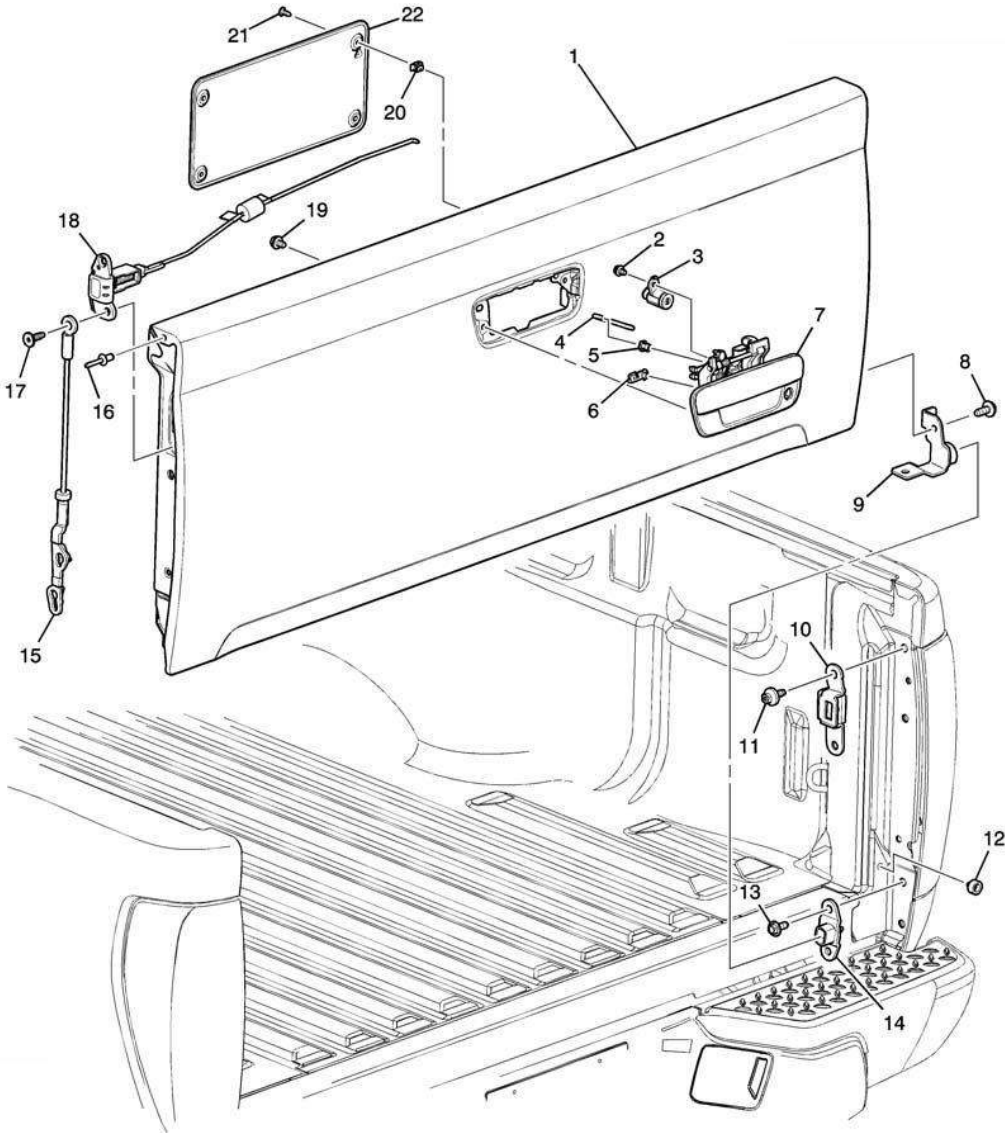

Tailgate Components: Colorado/ Canyon 04-14

⑦

HU-GM3561A-TG
Tailgate Handle
W/ Lock, W/ Keyhole
25801998
HU-GM3562A-TGK
W/o Lock, W/o Keyhole
97319415

⑨

HU-GM6561-TGRS
Tailgate Hinge Gate Side
RH+LH (2 Pcs/Set)
RH:10824307
LH:15116303
LH:97248739

⑭

HU-GM6562-TG
Tailgate Hinge Body Side
RH=LH
20824306

⑱

HU-GM7561-TGR
HU-GM7561-TGL
Tailgate Latch
RH:20788263
LH:20788262

⑳

HU-GMT561-TG
Tailgate Access Cover
20765721

③

HU-GM8561-T1C2K
Tailgate Cylinder Lock
89022372

⑮

HU-GMD009-RH
HU-GMD009-LH
Tailgate Cable 16-1/2"
15136257/15136258
15247461/19120079
19120080/20817817
20817818

⑩

HU-GMS561-TGR
HU-GMS561-TGL
Tailgate Striker
RH:25799749
LH:25799750