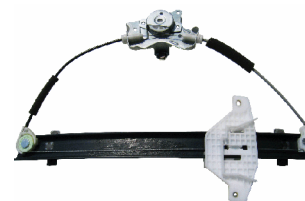

20P/ 1.4/ 4-5KG Case Qty:5P (B12)

HU-HY5303PN-FR
HU-HY5303PN-FL
Hyundai
Sonata 99-01
Window Regulator
Front RH; LH
PN:Power W/o Motor
(32 Gears)
FR:82404-38010
FL:82403-38010

10P/ 1/ 8-9KG Case Qty:10P

HU-HY3303S-RR
HU-HY3303S-RL
Hyundai
Sonata 99-01
Outside Handle
Rear RH; LH
S:Smooth Black
RR:83660-38000
RL:83650-38000