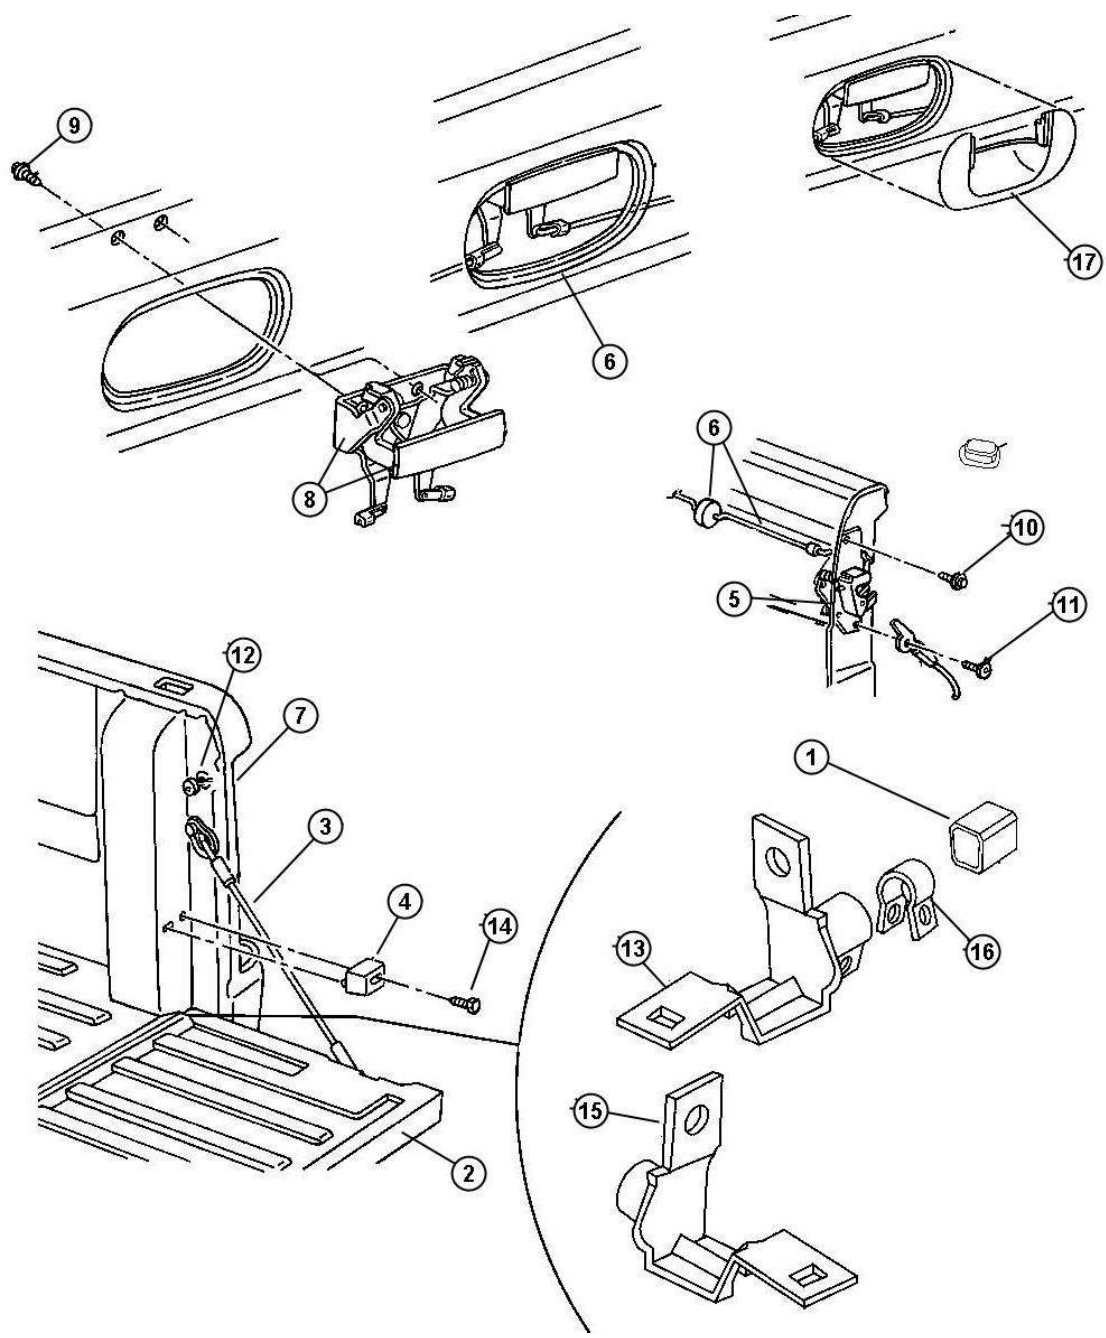

Tailgate Components: Dodge Ram 94-01

DODGE

⑧
HU-CR3501A-TG
Ram P/U 94-01
Tailgate Handle
55074580AB

⑰
HU-CR3501A-BZ
Ram P/U 94-01
Tailgate Handle Bezel
55074751

⑥
HU-CRH501-TG
Ram P/U 94-01
Tailgate Latch Rod
55075698AC

⑤
HU-CR7501-TGR
HU-CR7501-TGL
Ram P/U 94-01
Tailgate Latch
RH:55275484AA
LH:55275485AA

③
HU-CRD001
Ram P/U 94-01
18-1/8" Tailgate Cable
RH=LH
55345125AB
55345124AB

⑮
HU-CR6501-TGL
Ram P/U 94-01
Tailgate Pivot Left Hinge
55274917

⑬
HU-CR6501-TGR
Ram P/U 94-01
Tailgate Pivot Right Hinge
55274916

⑫
HU-CRS501-TG
Ram P/U 94-01
Tailgate Latch Striker
6034460