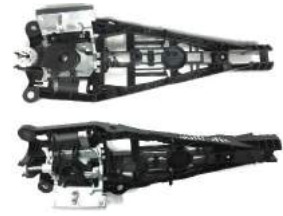

HU-GM3563-2FR
HU-GM3563-2FL
HU-GM3563-2RL

[Chevrolet](#)

Sonic Hatchback 12-16

Outside Handle Bracket

Front RH=Rear RH

Front LH

Rear RH

FR:13505889

FL:13576845

RL:13505890