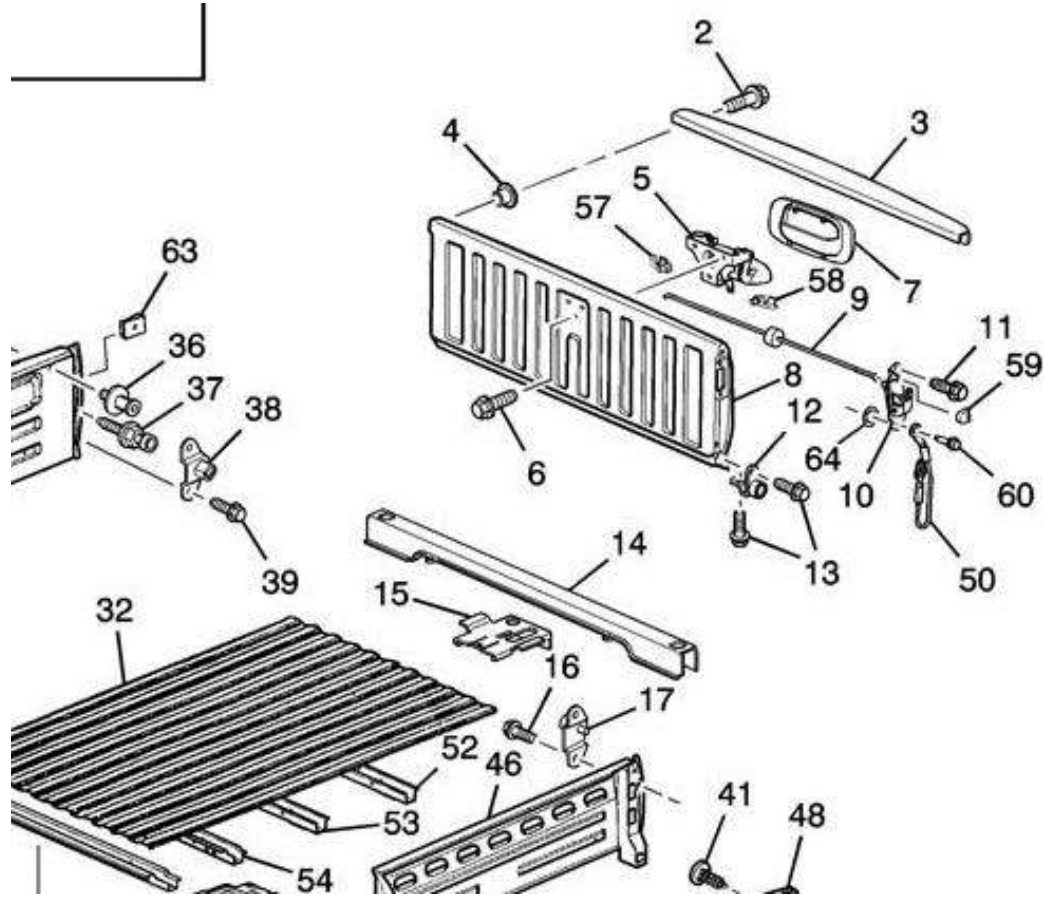

GM-PU/SUV/VAN

⑤

HU-GM3523A-TG1
Tailgate Handle
15997911

⑦

HU-GM3523A-BZ
Tailgate Handle Bezel
15228539

⑤⑩

HU-GMD007
Tailgate Cable 15-1/8"
16637944/ 16637945
88892972/ 88892973
88980509/ 88980510

③⑧+①⑦+①②

HU-GM38642
Tailgate Gate Side Hinge
RH+LH (4 pcs/set)
RH:15074252+15078746
LH:15074253+15078745

⑨

HU-GMH523-TG
Tailgate Latch Rod
RH=LH
15046610

⑩

HU-GM7523-TGR
HU-GM7523-TGL
Tailgate Latch
RH:15815481
LH:15815480

③⑥

HU-GMS523-TG
Tailgate Latch Striker
11561970
11570162

③

HU-GMT523-TG1
HU-GMT523-TG2
HU-GMT523-TG3
HU-GMT523-TG4
Silverado, Sierra 99-07
Tailgate Spoiler
TG1:(Stepside)
15728045
TG2:(Fleetside Base, SL Model)
15096922
TG3:(Fleetside BLS, LT, SLE, SLT)
15046605
TG4:(SS Model)
15197873