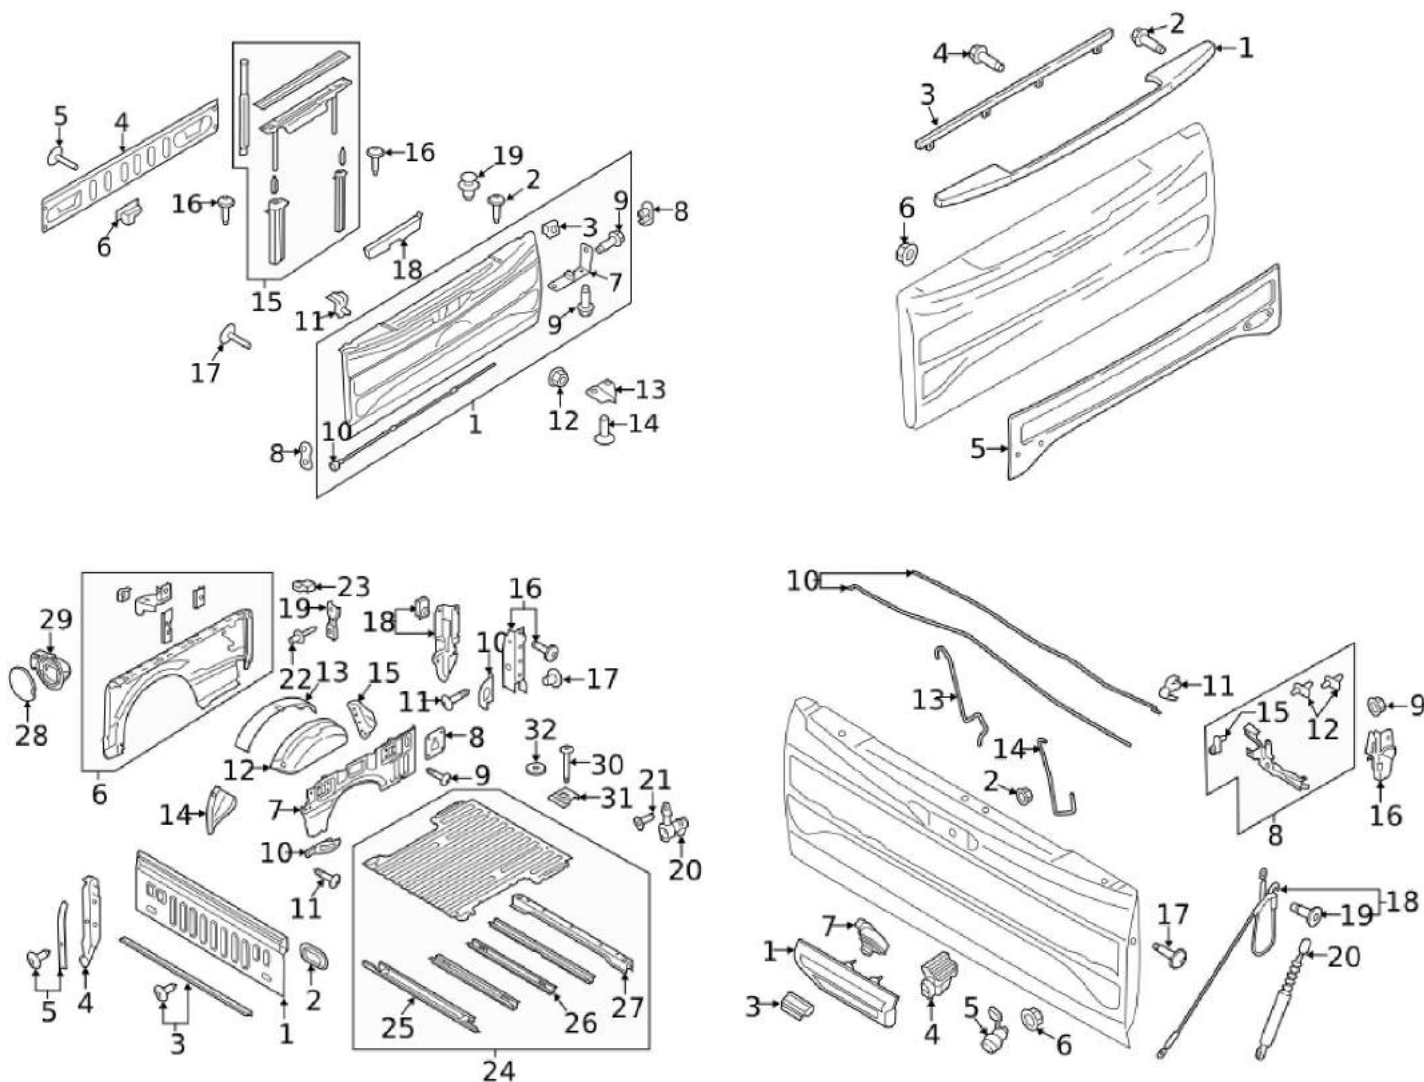

18	HU-FDD515	Ford F150 15-C	Tailgate Cable (W/ Loading Ramps, Lc RH=LH)			FL3Z-9943052-C
	HU-FDD516	Ford F150 15-C	Tailgate Cable (W/ Loading Ramps, Nc RH=LH)			FL3Z-9943052-B
	HU-FDD517	Ford F150 15-C	Tailgate Cable (W/o Loading Ramps) RH=LH			FL3Z-9943052-A
10	HU-FDH515-RH	Ford F150 15-C	Tailgate Rod	RH		FL3Z-99431A78-A
	HU-FDH515-LH	Ford F150 15-C	Tailgate Rod	LH		FL3Z-99431A79-A
11	HU-FDC515	Ford F150 15-C	Tailgate Rod Clip		RH=LH	N811494-S
08	HU-FD7515-TG	Ford F150 15-C	Tailgate Latch Control (Man Locks)			FL3Z-9943170-A
	HU-FD7515-TGK	Ford F150 15-C	Tailgate Latch Control (Pwr Locks)			FL3Z-9943170-C
16	HU-FD7516-TG	Ford F150 15-C	Tailgate Side Latch		RH=LH	3L3Z-9943150-AA
01	HU-FD3515A-TG	Ford F150 15-C (Manual Type)	Tailgate Handle W/o Camera Hole, W/ Keyhole	Texture Black		TG FL3Z-9943400-HA
	HU-FD3515A-TGK	Ford F150 15-C (Manual Type)	Tailgate Handle W/o Camera Hole, W/o Keyhole	Texture Black		TG FL3Z-9943400-JA
	HU-FD3515A-TGC	Ford F150 15-C (Manual Type)	Tailgate Handle W/ Camera Hole, W/ Keyhole	Texture Black		TG FL3Z-9943400-BA
	HU-FD3515A-TGKC	Ford F150 15-C (Manual Type)	Tailgate Handle W/ Camera Hole, W/o Keyhole	Texture Black		TG FL3Z-9943400-AA
	HU-FD3515SA-TGC	Ford F150 15-C (Manual Type)	Tailgate Handle W/ Camera Hole, W/ Keyhole	Smooth Lever+ Texture Black Housing		TG FL3Z-9943400-DAPTM
	HU-FD3515SA-TGKC	Ford F150 15-C (Manual Type)	Tailgate Handle W/ Camera Hole, W/o Keyhole	Smooth Lever+ Texture Black Housing		TG FL3Z-9943400-KAPTM
	HU-FD3515MA-TGC	Ford F150 15-C (Manual Type)	Tailgate Handle W/ Camera Hole, W/ Keyhole	Chrome Lever+ Texture Black Housing		TG FL3Z-9943400-CA
	HU-FD3515MA-TGKC	Ford F150 15-C (Manual Type)	Tailgate Handle W/ Camera Hole, W/o Keyhole	Chrome Lever+ Texture Black Housing		TG FL3Z-9943400-FA
	HU-FD3516S-TGC	Ford F150 15-C (Power Type)	Tailgate Handle W/ Camera Hole, W/ Keyhole	Smooth Black		TG FL3Z-9943400-GAPTM
	HU-FD3516MS-TGC	Ford F150 15-C (Power Type)	Tailgate Handle W/ Camera Hole, W/ Keyhole	Smooth Black W/ Chrome Insert		TG FL3Z-9943400-EAPTM
07	HU-FDL515-OE	Ford F150 15-C	Rear View Camera			TG FL3Z-19G490-B
05	HU-FD8515-T1C2K	Ford F150 15-C	Tailgate Lock Cylinder			FL3Z-1543505-A
01	HU-FDT515-TG	Ford F150 15-C	Tailgate Moulding			FL3Z-9941018-AB
03	HU-FDT516-TG	Ford F150 15-C	Tailgate Inner Moulding			FL3Z-1540602-AA