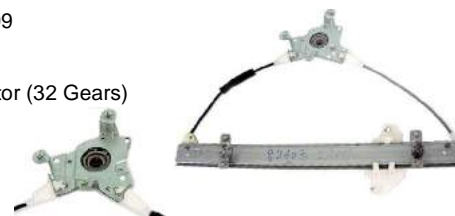

10P/ 1/ 8-9KG Case Qty:10P

HU-HY2230E-FR
HU-HY2230E-FL
Hyundai
Accent 95-99
Inside Handle
RH; LH (Front= Rear)
E:Beige
RH:82620-22000-FK
LH:82610-22000-FK

100P/ 1.7/ 8-9KG Case Qty:20P (B12)

HU-HY5233PN-FR1
HU-HY5233PN-FL1
Hyundai
Accent Hatchback 95-96
Window Regulator
Front RH; LH
PN:Power W/o Motor (3 Gears)
FR:82404-22210
FL:82403-22210