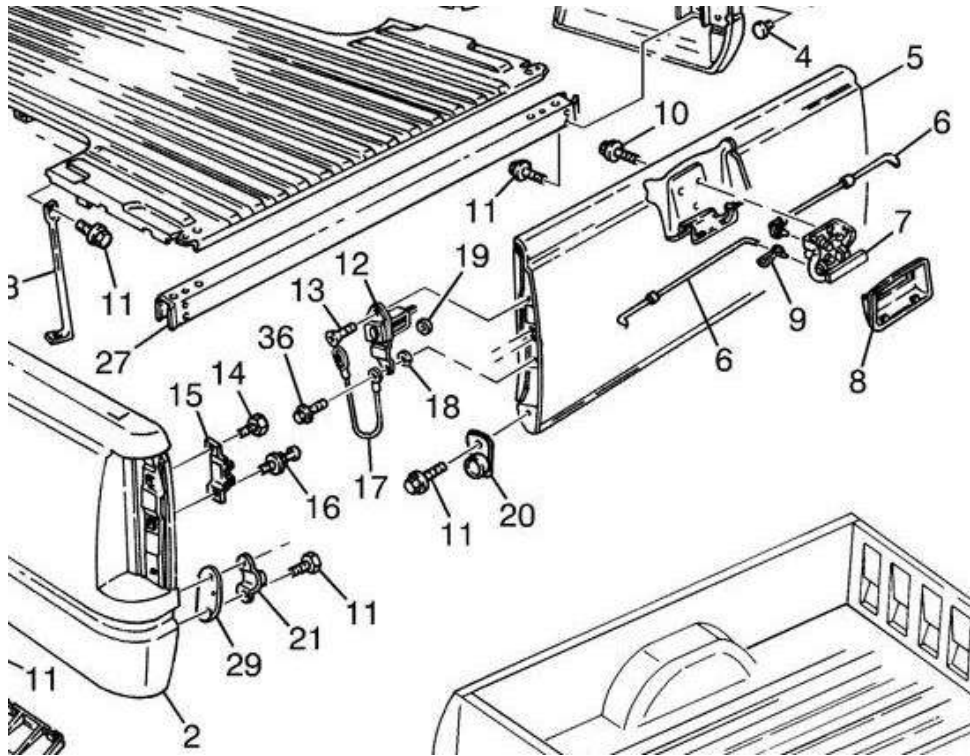

⑦
HU-GM3521A-TG
Tailgate Handle
15991785

⑧
HU-GM3521A-BZ
Tailgate Handle Bezel
15991786

⑳
HU-GM6521-TGS
C/K 88-92
Tailgate Inner Hinge
RH+LH (2 Pcs/Set)
RH:15063560
LH:15545203

㉑
HU-GM6522-TGS
C/K 93-00
Tailgate Inner Hinge
RH+LH (2 Pcs/Set)
RH:15691088
LH:15691087

㉒
HU-GM6520-TGS
Tailgate Inner Hinge
RH+LH (2 Pcs/Set)
RH:15603558
LH:15521579

⑫
HU-GM7521A-TGR
HU-GM7521A-TGL
Tailgate Latch Latch
RH:15724158
LH:15724157

⑮
HU-GMS521-TGR
HU-GMS521-TGL
Tailgate Striker
RH:15724162
LH:15724161

⑰
HU-GMD004
Tailgate Cable 14-1/4"
RH=LH
15673251
19244993
89045648

⑥
HU-GMH521-TG
Tailgate Latch Rod
15562721