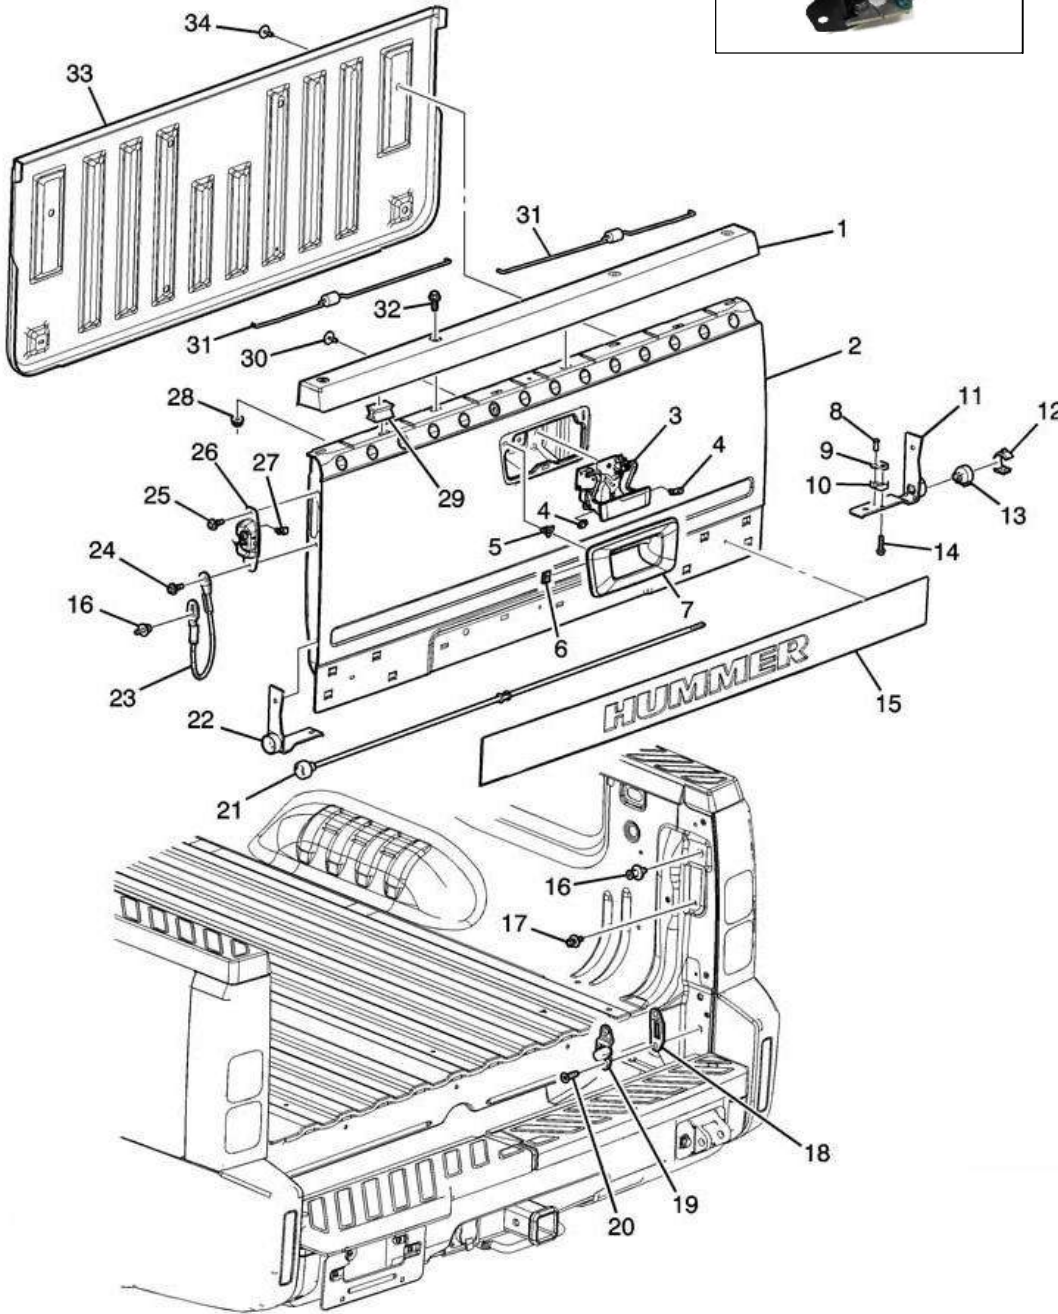

Tailgate Components: Hummer H3T 09-10

26
HU-GM7547-TG
Tailgate Latch
RH=LH
23158822

23
HU-GMD953-RH
HU-GMD953-LH
Tailgate Cable
RH:25838261
LH:25838260

13
HU-GM6953-BUS
Tailgate Hinge Bushing
RH=LH
25815554

3
HU-GM3547A-TGK
Tailgate Handle
20955300

7
HU-GM3953A-BZ
Tailgate Handle Bezel
93355793

31
HU-GMH953-TG
Tailgate Latch Rod
94725410

11+22
HU-GM6546-TGS
Tailgate Hinge
RH+LH
OE Serviced
W/ Tailgate Assy

16
HU-GMS547-TG
Tailgate Striker
11570162

19
HU-GM6547-TGS
Tailgate Body Side Hinge
RH+LH (2 Pcs/Set)
RH:15206081
LH:15206082

12
HU-GM3953-RET
Hummer H3T 09-10
Tailgate Retainer
94705943

GM-PU/SUV/VAN