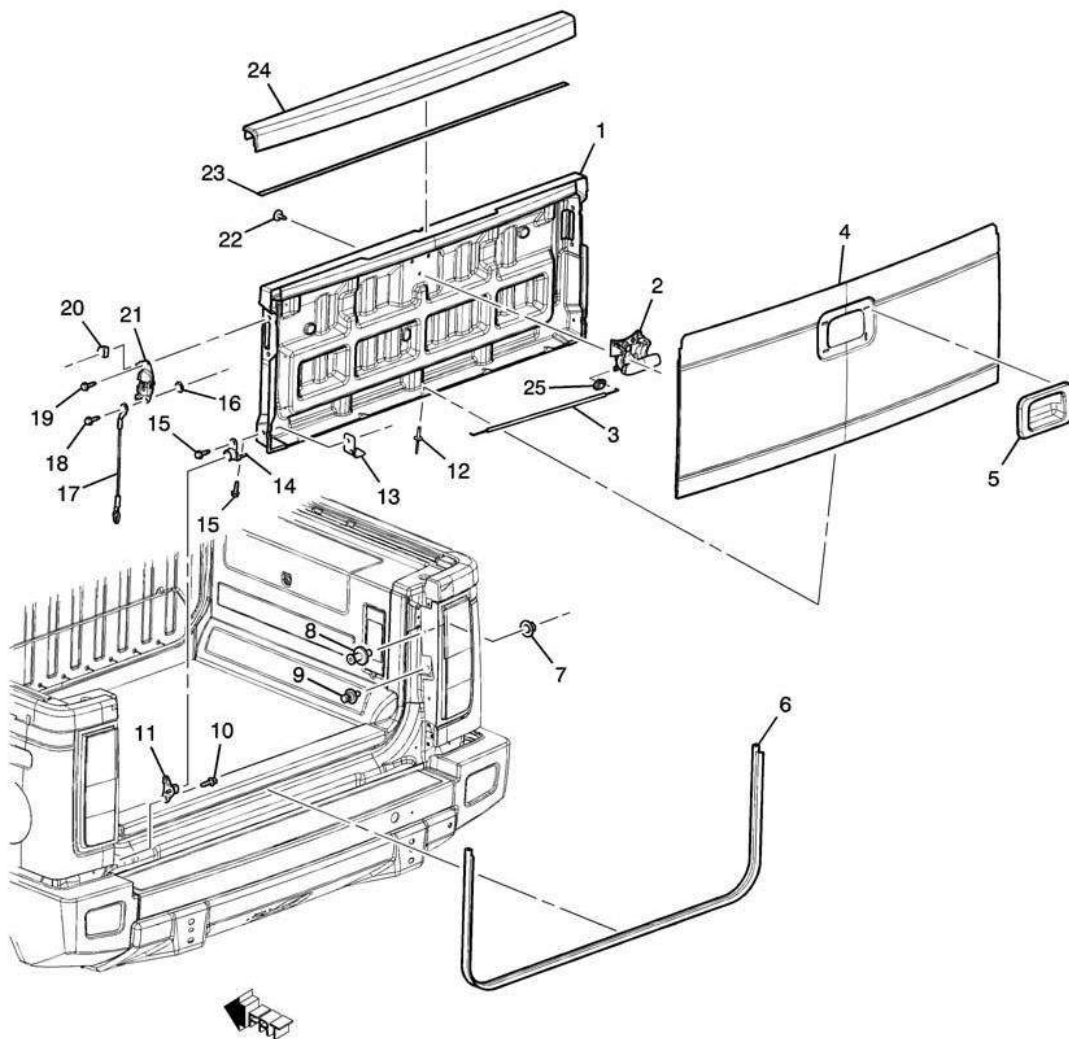

# Tailgate Components: Hummer H3T 09-10

26  
**HU-GM7547-TG**  
 Tailgate Latch  
 RH=LH  
 23158822

23  
**HU-GMD953-RH**  
**HU-GMD953-LH**  
 Tailgate Cable  
 RH:25838261  
 LH:25838260

13  
**HU-GM6953-BUS**  
 Tailgate Hinge Bushing  
 RH=LH  
 25815554