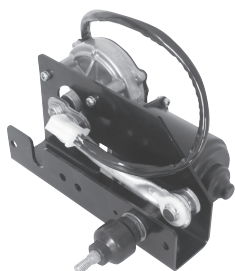

FOR TENNIS-  
RACKET THREAD-  
ING MACHINE  
12V

**HC-1229-02**

FOR TENNIS-  
RACKET THREAD-  
ING MACHINE  
12V

**HC-1318-01**

FAMSA  
90-95  
12V

**HC-2238-06B**

FOR TRAM  
24V (RIGHT)

**HC-2239-01B**