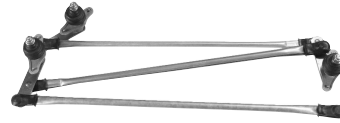

HC-WL0054

HINO RANGER
35T
85160-1670