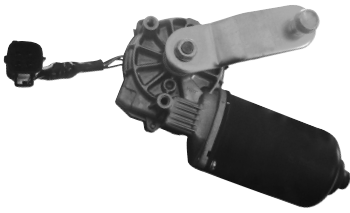

HC-2229-17A.1

HINO 700
35T
03-
24V (RHD)
85120-1560