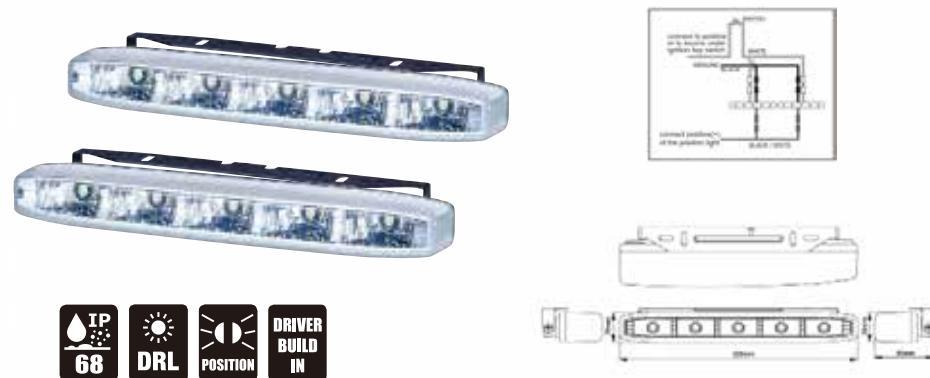

LED DAYTIME RUNNING LAMP

NK2011

ECE R87 / R7 / SAE J2087

ITEM NO 10020347
FUNCTION DRL / POSITION

DESCRIPTION

- > LENS PMMA
- > REFLECTOR ABS
- > HOUSING ALUMINUM ALLOYS DIE-CASTING
- > LED 1W * 5PCS
- > BRACKET SPCC
- > ELECTRONICS DC 9~33V