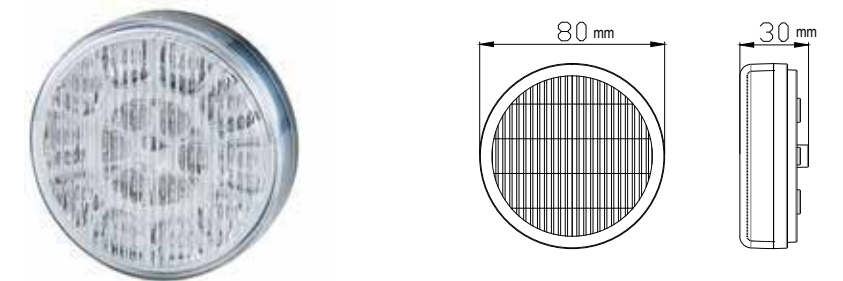

DESCRIPTION

- LENS PMMA
- REFLECTOR ABS
- HOUSING POLYAMIDE
- LED 16PCS
- ELECTRONICS DC 12~24V