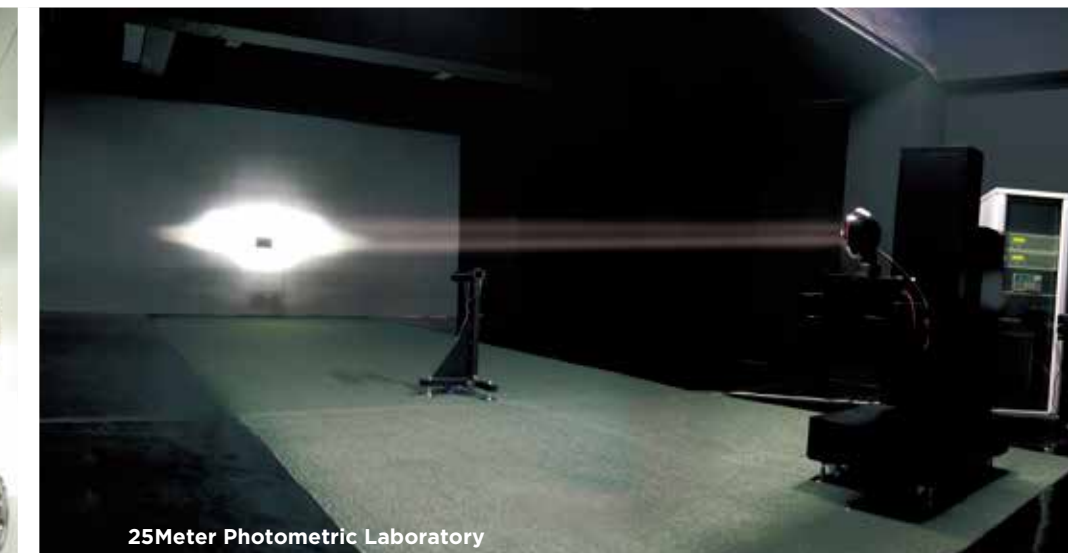

Air Leak Tester

Thermal Shock Test Chamber

Temperature & Humidity Test Chamber

Salt Spary Tester

Cleanroom Entrance-Air Shower

25Meter Photometric Laboratory

Cleanroom- ISO 14644 Class 8

UNIVERSAL TYPE - LED DAYTIME RUNNING LAMP