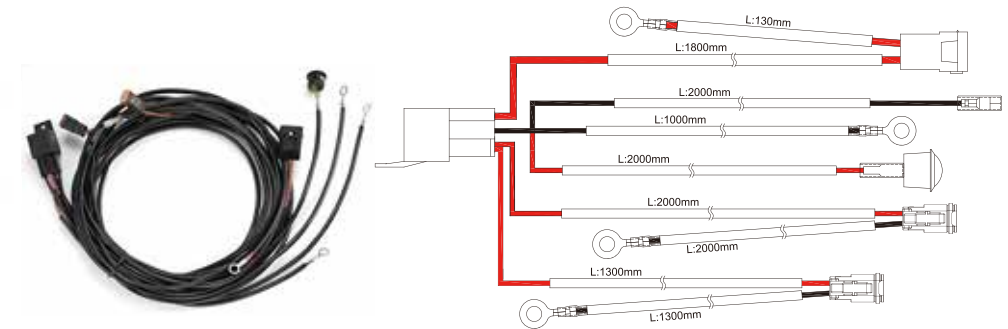

> ITEM NO 10020881
DESCRIPTION
> for NK0705 NK1105 NK2005
> LENGTH 4m 12V DT CONNECTOR
> WITH SWITCH · RELAY

FOR PAIR LAMPS