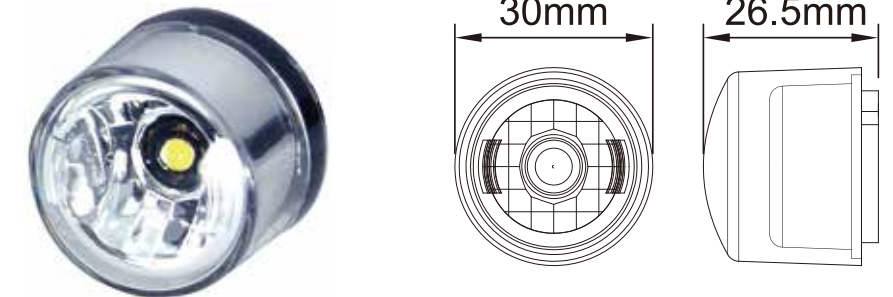

UNIVERSAL TYPE - LED POSITION LAMP

LED POSITION LAMP

NK3026

ECE R50

ITEM NO 10020882
FUNCTION POSITION

DESCRIPTION

- LENS POLYCARBONATE
- REFLECTOR POLYCARBONATE
- HOUSING ALUMINUM ALLOYS
- LED 1W*1PCS
- ELECTRONICS DC 12V