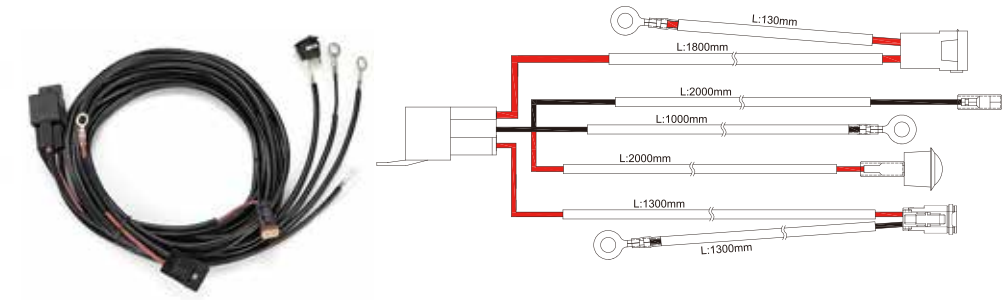

NKLO17 VW / PORS◇HE

ECE R4
 > ITEM NO 10020333
DESCRIPTION
 > LENS POLYCARBONATE
 > LED 2PCS

FOR EOS 06'~
 GOLF 4 / GOLF 5
 LUPO 99'~06'
 POLO 00'~
 PASSAT 06' PASSAT CC
 NEW BEETLE 06'~
 PORSCHE 997 04'~11'
 OE# 1J6 943 021
 3D0 943 021A
 3C5 943 021

ACCESSORIES - WIRE HARNESS

> ITEM NO 10020880
DESCRIPTION
 > for NK0705 NK1105 NK2005
 > LENGTH 2.2m 12V DT CONNECTOR
 > WITH SWITCH · RELAY

FOR SINGLE LAMP

> ITEM NO 10020881
DESCRIPTION
 > for NK0705 NK1105 NK2005
 > LENGTH 4m 12V DT CONNECTOR
 > WITH SWITCH · RELAY