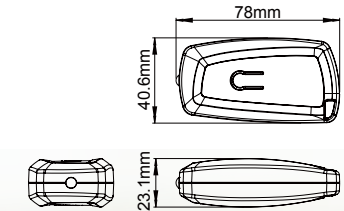

ACCESSORIES - WATER ENERGY FLASHLIGHT

> ITEM NO 10020764
DESCRIPTION
> HOUSING ABS
> LED SUPER WHITE *1PC

ONLY WATER OPERATION

- 1.Eco-friendly product.
- 2.No more traditional batteries required.
- 3.Operated with water only.
- 4.Life span over 48 hours.
- 5.Reusable after refilling water.