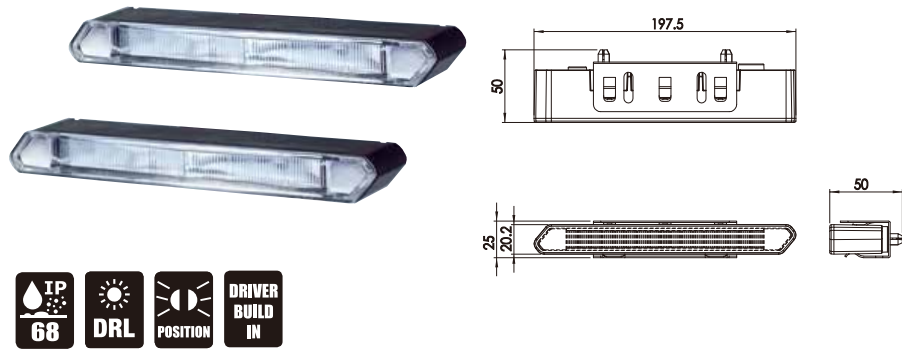

LED DAYTIME RUNNING LAMP

NK1810

ECE R87/R7/SAE J2087

ITEM NO 10020581
FUNCTION DRL / POSITION

DESCRIPTION

- LENS POLYCARBONATE
- REFLECTOR POLYCARBONATE
- HOUSING POLYAMIDE66+GLASS FIBRE30%
- LED CREE *2PCS
- BRACKET SPCC
- ELECTRONICS DC 9~33V