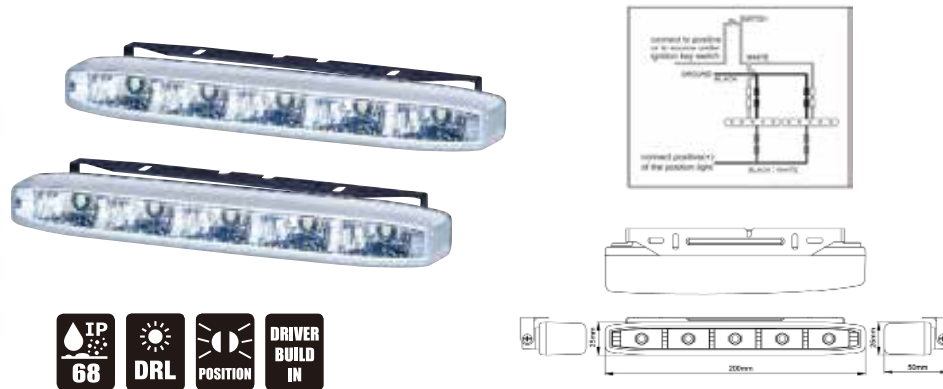

LED DAYTIME RUNNING LAMP

NK2011

ECE R87 / R7 / SAE J2087

ITEM NO 10020347
FUNCTION DRL / POSITION

DESCRIPTION

- LENS PMMA
- REFLECTOR ABS
- HOUSING ALUMINUM ALLOYS DIE-CASTING
- LED 1W * 5PCS
- BRACKET SPCC
- ELECTRONICS DC 9~33V