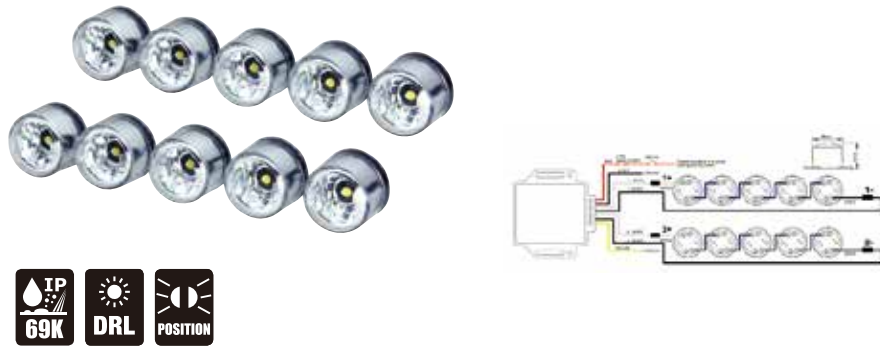

LED DAYTIME RUNNING LAMP

NK3012

ECE R87 / R7 / SAE J2087

ITEM NO 10020421
FUNCTION DRL / POSITION

DESCRIPTION

- LENS POLYCARBONATE
- REFLECTOR POLYCARBONATE
- HOUSING ALUMINUM ALLOYS
- LED 1W * 5PCS
- BRACKET SPCC
- ELECTRONICS DC 9~33V