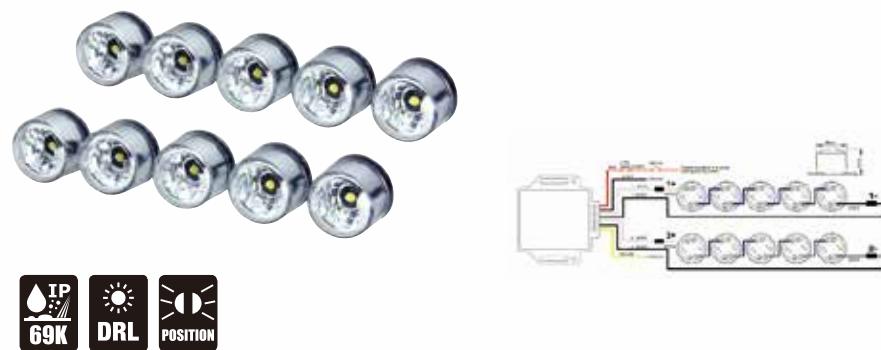

LED DAYTIME RUNNING LAMP

NK3012

ECE R87 / R7 / SAE J2087

ITEM NO 10020421
FUNCTION DRL / POSITION

DESCRIPTION

- > LENS POLYCARBONATE
- > REFLECTOR POLYCARBONATE
- > HOUSING ALUMINUM ALLOYS
- > LED 1W *5PCS
- > BRACKET SPCC
- > ELECTRONICS DC 9~33 V