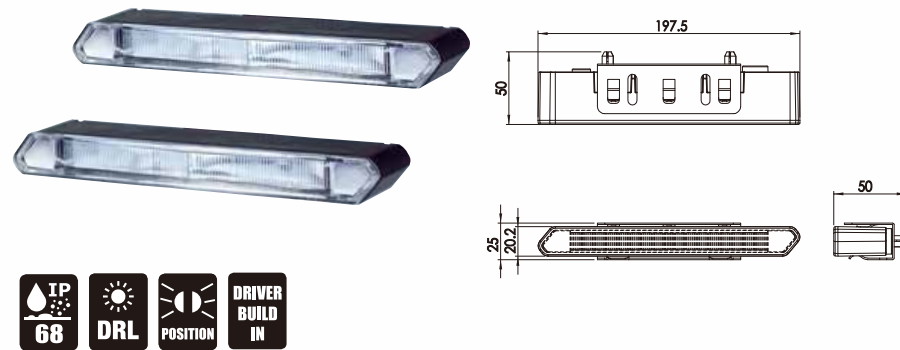

LED DAYTIME RUNNING LAMP

NK1810

ECE R87/R7/SAE J2087

ITEM NO 10020581
FUNCTION DRL / POSITION

DESCRIPTION

- > LENS POLYCARBONATE
- > REFLECTOR POLYCARBONATE
- > HOUSING POLYAMIDE66+GLASS FIBRE30%
- > LED CREE *2PCS
- > BRACKET SPCC
- > ELECTRONICS DC 9~33V