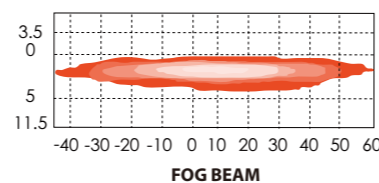

DESCRIPTION

- LENS POLYCARBONATE
- REFLECTOR POLYCARBONATE
- HOUSING POLYCARBONATE
- LED CREE*1PCS
- BRACKET SPCC
- ELECTRONICS DC 9~33V