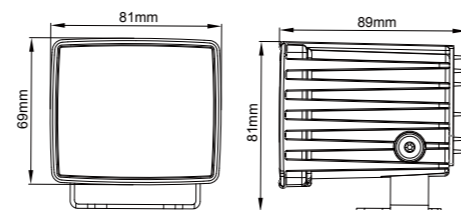

DESCRIPTION

- LENS POLYCARBONATE
- REFLECTOR POLYCARBONATE
- HOUSING POLYCARBONATE
- LED CREE*1PCS
- BRACKET SPCC
- ELECTRONICS DC 9~33V