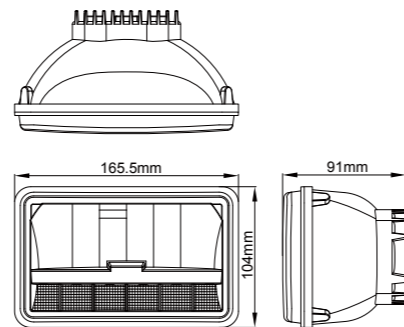

DESCRIPTION

- LENS POLYMERIC METHYL METHACRYLATE
- REFLECTOR POLYCARBONATE
- HOUSING ALUMINUM ALLOYS DIE-CASTING
- LED LOW BEAM:CREE *1PCS
  DRL/POSITION:OSRAM *6PCS
- ELECTRONICS DC 9~33V
- REPLACES H4656