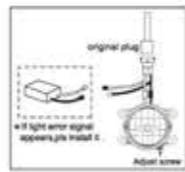

FOR OE# 8200074008 6206E1 26155-00Q0A 620662
35500-63J03 1209177 26150-VD30A 620639
35500-63J02 1209077 5001874722 UC2T51680
35500-63J00 6710027 8321A097 088358
4709052