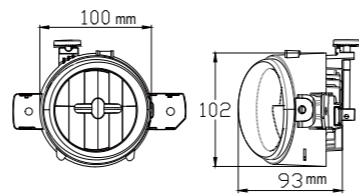

DESCRIPTION

> LENS POLYCARBONATE
> REFLECTOR POLYCARBONATE
> HOUSING ALUMINUM ALLOYS DIE-CASTING
> LED OSRAM *2PCS

FOR OE# 63 17 6 924 655 L 1' E81 E82 E87
63 17 6 924 656 R X3 E83
X5 E70'07-10'