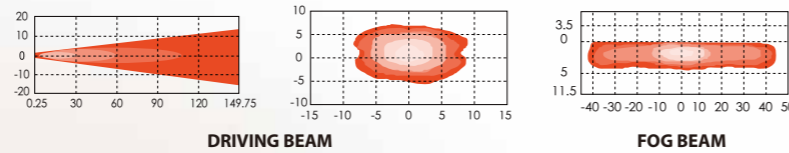

ECE

SAE

120mm LED FOG LAMP

NK0508

ECE R19/R112 CLASS B/SAE J583/J581

ITEM NO 10020726
FUNCTION DRIVING / FOG

DESCRIPTION

- > LENS POLYCARBONATE
- > INNER LENS POLYMERIC METHYL METHACRYLATE
- > REFLECTOR POLYCARBONATE
- > HOUSING POLYCARBONATE
- > LED FOG BEAM:CREE *3PCS
  DRIVING BEAM:CREE *2PCS
- > ELECTRONICS SPCC
  DC 9~33V

DUAL FUCTION

90mm LED FOG LAMP

NK9009

ECE R19/R87/SAE J583/J2087

ITEM NO 10020549
FUNCTION DRL / FOG

DESCRIPTION

- > LENS POLYCARBONATE
- > INNER LENS POLYMERIC METHYL METHACRYLATE
- > REFLECTOR POLYCARBONATE
- > HOUSING ALUMINUM ALLOY DIE-CASTING
- > LED FOG BEAM:CREE *3PCS
  DRL BEAM:CREE *3PCS
- > BRACKET SPCC
- > ELECTRONICS DC 9~33V

DUAL FUCTION

ECE

SAE

LED FOG LAMP

NK7021

ECE R19/ SAE J583

ITEM NO 10020816
FUNCTION FOG

DESCRIPTION

- > LENS POLYCARBONATE
- > REFLECTOR POLYCARBONATE
- > HOUSING ALUMINUM ALLOYS DIE-CASTING
- > LED LEXSTAR *2PCS
- > BRACKET SPCC
- > ELECTRONICS DC 9~33V

LED FOG LAMP

NK0604

ECE R19/ SAE J583

ITEM NO 10020768
FUNCTION FOG

DESCRIPTION

- > LENS POLYCARBONATE
- > REFLECTOR POLYCARBONATE
- > HOUSING EXTRUDED ALUMINUM
- > LED CREE *4PCS
- > BRACKET ALUMINUM ALLOYS DIE-CASTING
- > ELECTRONICS DC 9~33V

LED FOG LAMP

NK0604

ECE R19/ SAE J583

ITEM NO 10020769
FUNCTION FOG

DESCRIPTION

- > LENS POLYCARBONATE
- > REFLECTOR POLYCARBONATE
- > HOUSING EXTRUDED ALUMINUM
- > LED CREE *4PCS
- > BRACKET ALUMINUM ALLOYS DIE-CASTING
- > ELECTRONICS DC 9~33V