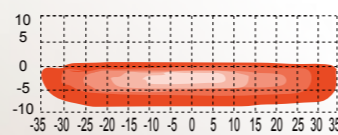

DESCRIPTION

- LENS POLYCARBONATE
- REFLECTOR POLYCARBONATE
- HOUSING ALUMINUM ALLOYS DIE-CASTING
- LED CREE *2PCS
- BRACKET SPCC
- ELECTRONICS DC 9~33V