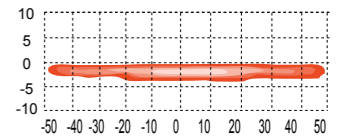

FOR OE# 812100D040R 812200D040L
812100D041R 812200D041L
812100D042R 812200D042L