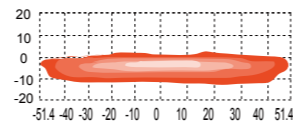

#### DESCRIPTION

> LENS POLYCARBONATE  
 > REFLECTOR POLYCARBONATE  
 > HOUSING ALUMINUM ALLOYS DIE-CASTING  
 > LED CREE \*2PCS

FOR OE# 2098200756 L  
 2098200856 R  
 W204 AMG