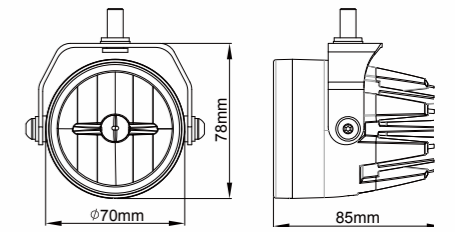

DESCRIPTION

- > LENS POLYCARBONATE
- > REFLECTOR POLYCARBONATE
- > HOUSING ALUMINUM ALLOYS DIE-CASTING
- > LED LEXSTAR *2PCS
- > BRACKET SPCC
- > ELECTRONICS DC 9~33V