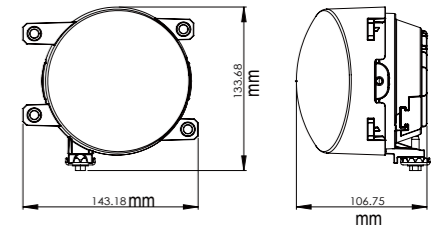

DESCRIPTION

> LENS POLYCARBONATE
> INNER LENS POLYMERIC METHYL METHACRYLATE
> REFLECTOR POLYCARBONATE
> HOUSING POLYCARBONATE
> LED
FOG BEAM CREE *3PCS
DRIVING BEAM CREE *2PCS
> ELECTRONICS DC 9~33V

FOR OE# 81220-60100(LH)
81210-60180(RH)
LAND CRUISER 13-
RAV 4 13-