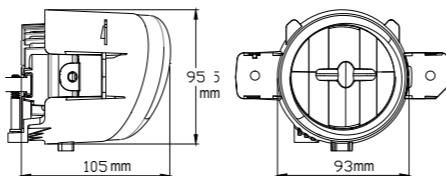

DESCRIPTION

> LENS POLYCARBONATE
> REFLECTOR POLYCARBONATE
> HOUSING ALUMINUM ALLOYS DIE-CASTING
> LED OSRAM *2PCS

FOR OE# 8200002469 L
8200002470 R
Pathfinder 2012.09- LIVINA 08- Maxima 2012.02- FOR RENAULT
Altima 2012.02- MARCH 12- SYLPHY 06-07 CLIO 01-08
Sentra 2012.02- ROGUE 08-10 TEANA 08- CLIO 09