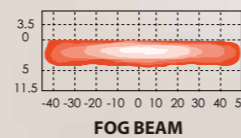

ECE

SAE

120mm LED FOG LAMP

NK0508

ECE R19/R112 CLASS B/SAE J583/J581

ITEM NO 10020726
FUNCTION DRIVING / FOG

DESCRIPTION

- > LENS POLYCARBONATE
- > INNER LENS POLYMERIC METHYL METHACRYLATE
- > REFLECTOR POLYCARBONATE
- > HOUSING POLYCARBONATE
- > LED FOG BEAM:CREE *3PCS
  DRIVING BEAM:CREE *2PCS
- > ELECTRONICS SPCC
  DC 9~33V

DUAL FUCTION

90mm LED FOG LAMP

NK9009

ECE R19/R87/SAE J583/J2087

ITEM NO 10020549
FUNCTION DRL / FOG

DESCRIPTION

- > LENS POLYCARBONATE
- > INNER LENS POLYMERIC METHYL METHACRYLATE
- > REFLECTOR POLYCARBONATE
- > HOUSING ALUMINUM ALLOY DIE-CASTING
- > LED FOG BEAM:CREE *3PCS
  DRL BEAM:CREE *3PCS
- > BRACKET SPCC
- > ELECTRONICS DC 9~33V

DUAL FUCTION

ECE

SAE

LED FOG LAMP

NK7021

ECE R19/ SAE J583

ITEM NO 10020816
FUNCTION FOG

DESCRIPTION

- > LENS POLYCARBONATE
- > REFLECTOR POLYCARBONATE
- > HOUSING ALUMINUM ALLOYS DIE-CASTING
- > LED LEXSTAR *2PCS
- > BRACKET SPCC
- > ELECTRONICS DC 9~33V

LED FOG LAMP

NK0604

ECE R19/ SAE J583

ITEM NO 10020768
FUNCTION FOG

DESCRIPTION

- > LENS POLYCARBONATE
- > REFLECTOR POLYCARBONATE
- > HOUSING EXTRUDED ALUMINUM
- > LED CREE *4PCS
- > BRACKET ALUMINUM ALLOYS DIE-CASTING
- > ELECTRONICS DC 9~33V

LED FOG LAMP

NK0604

ECE R19/ SAE J583

ITEM NO 10020769
FUNCTION FOG

DESCRIPTION

- > LENS POLYCARBONATE
- > REFLECTOR POLYCARBONATE
- > HOUSING EXTRUDED ALUMINUM
- > LED CREE *4PCS
- > BRACKET ALUMINUM ALLOYS DIE-CASTING
- > ELECTRONICS DC 9~33V