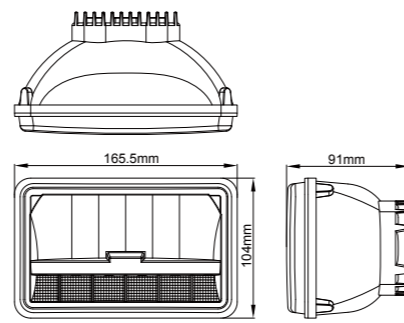

UNIVERSAL TYPE - LED HEAD LAMP

UNIVERSAL TYPE - LED FOG LAMP

ECE

SAE

4"x6" LED HEAD LAMP

NK4602

FMVSS108

- ITEM NO 10020724
- FUNCTION HIGH/DRL/POSITION

DESCRIPTION

- LENS POLYMERIC METHYL METHACRYLATE
- REFLECTOR POLYCARBONATE
- HOUSING ALUMINUM ALLOYS DIE-CASTING
- LED HIGH BEAM:CREE *1PCS
  DRL/POSITION:OSRAM *6PCS
- ELECTRONICS DC 9~33V
- REPLACES H4651