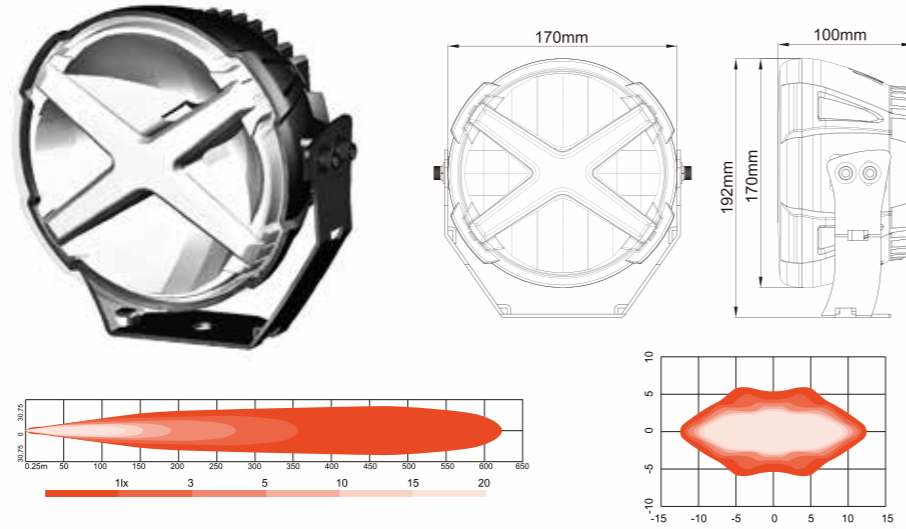

7" LED DRIVING LAMP

NK7023

ECE R112 CLASS B/R7

ITEM NO 10020874
FUNCTION DRIVING/POSITION

DESCRIPTION

- LENS POLYCARBONATE
- REFLECTOR POLYCARBONATE
- HOUSING ALUMINUM ALLOYS DIE-CASTING
- LED DRIVING BEAM: NICHIA*4PCS
  POSITION BEAM: SEOUL*24PCS
- BRACKET SPCC
- ELECTRONICS DC 9~33V