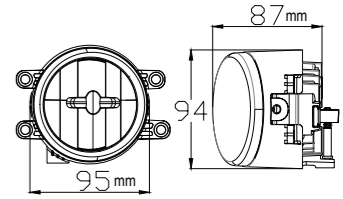

DESCRIPTION

> LENS POLYCARBONATE
> REFLECTOR POLYCARBONATE
> HOUSING ALUMINUM ALLOYS DIE-CASTING
> LED OSRAM *2PCS

FOR OE# 812100D040R 812200D040L
812100D041R 812200D041L
812100D042R 812200D042L