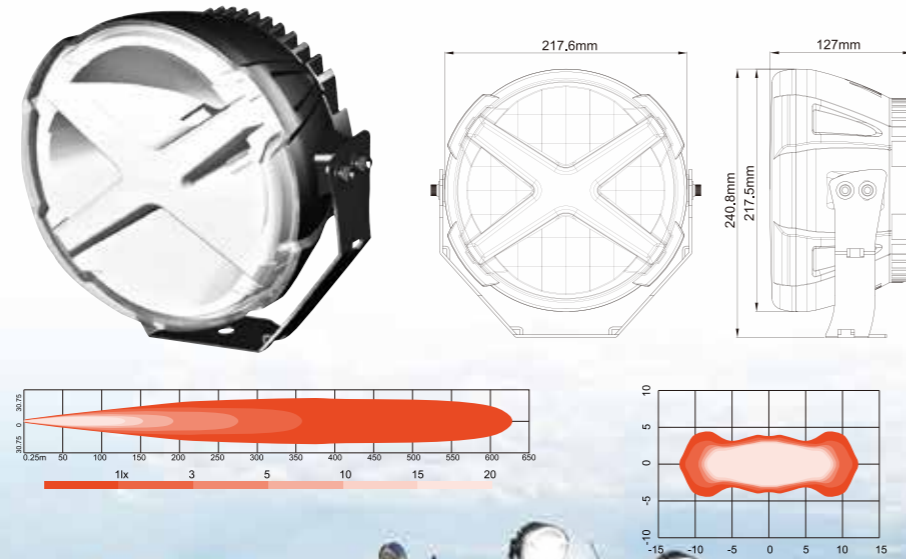

9" LED DRIVING LAMP

**NK0923**

ECE R112 CLASS B/R7

ITEM NO 10020875  
FUNCTION DRIVING/POSITION

DESCRIPTION

- LENS POLYCARBONATE
- REFLECTOR POLYCARBONATE
- HOUSING ALUMINUM ALLOYS DIE-CASTING
- LED DRIVING BEAM: NICHIA\*4PCS  
POSITION BEAM: SEOUL\*24PCS
- BRACKET SPCC
- ELECTRONICS DC 9~33V