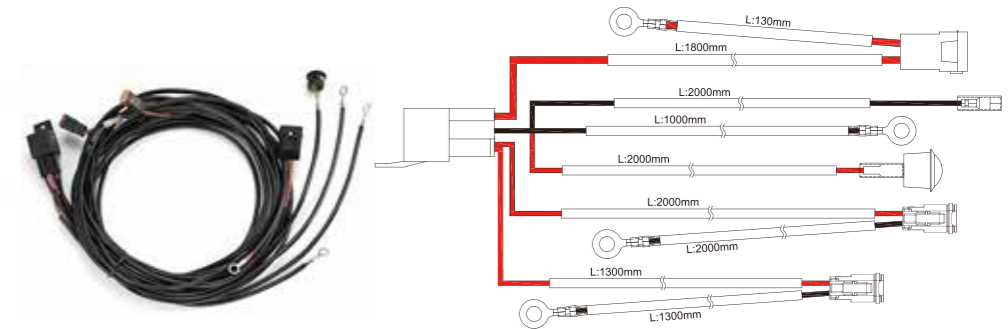

> ITEM NO 10020881
DESCRIPTION
> for NK0705 NK1105 NK2005
> LENGTH 4m 12V DT CONNECTOR
> WITH SWITCH · RELAY

FOR PAIR LAMPS