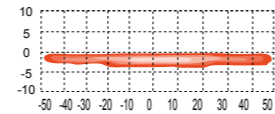

FOR OE# 63 17 6 924 655 L 1' E81 E82 E87
63 17 6 924 656 R X3 E83
X5 E70'07-10'