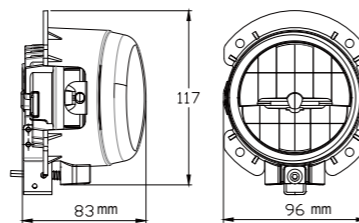

DESCRIPTION

> LENS POLYCARBONATE
> REFLECTOR POLYCARBONATE
> HOUSING ALUMINUM ALLOYS DIE-CASTING
> LED CREE *2PCS

FOR OE# 2098200756 L
2098200856 R
W204 AMG