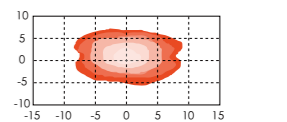

FOR OE# 81220-60100(LH)
81210-60180(RH)
LAND CRUISER 13-
RAV 4 13-