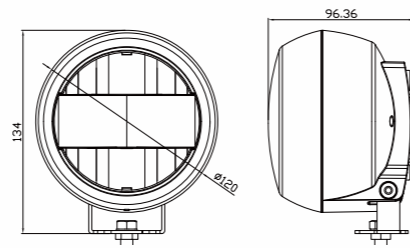

ECE

SAE

120mm LED FOG LAMP

NK0508

ECE R19/R112 CLASS B/SAE J583/J581

ITEM NO 10020726
FUNCTION DRIVING / FOG

DESCRIPTION

- > LENS POLYCARBONATE
- > INNER LENS POLYMERIC METHYL METHACRYLATE
- > REFLECTOR POLYCARBONATE
- > HOUSING POLYCARBONATE
- > LED FOG BEAM:CREE *3PCS
  DRIVING BEAM:CREE *2PCS
- > ELECTRONICS SPCC
  DC 9~33V

DUAL FUCTION

90mm LED FOG LAMP

NK9009

ECE R19/R87/SAE J583/J2087

ITEM NO 10020549
FUNCTION DRL / FOG

DESCRIPTION

- > LENS POLYCARBONATE
- > INNER LENS POLYMERIC METHYL METHACRYLATE
- > REFLECTOR POLYCARBONATE
- > HOUSING ALUMINUM ALLOY DIE-CASTING
- > LED FOG BEAM:CREE *3PCS
  DRL BEAM:CREE *3PCS
- > BRACKET SPCC
- > ELECTRONICS DC 9~33V

DUAL FUCTION

ECE

SAE

LED FOG LAMP

NK7021

ECE R19/ SAE J583

ITEM NO 10020816
FUNCTION FOG

DESCRIPTION

- > LENS POLYCARBONATE
- > REFLECTOR POLYCARBONATE
- > HOUSING ALUMINUM ALLOYS DIE-CASTING
- > LED LEXSTAR *2PCS
- > BRACKET SPCC
- > ELECTRONICS DC 9~33V

LED FOG LAMP

NK0604

ECE R19/ SAE J583

ITEM NO 10020768
FUNCTION FOG

DESCRIPTION

- > LENS POLYCARBONATE
- > REFLECTOR POLYCARBONATE
- > HOUSING EXTRUDED ALUMINUM
- > LED CREE *4PCS
- > BRACKET ALUMINUM ALLOYS DIE-CASTING
- > ELECTRONICS DC 9~33V

LED FOG LAMP

NK0604

ECE R19/ SAE J583

ITEM NO 10020769
FUNCTION FOG

DESCRIPTION

- > LENS POLYCARBONATE
- > REFLECTOR POLYCARBONATE
- > HOUSING EXTRUDED ALUMINUM
- > LED CREE *4PCS
- > BRACKET ALUMINUM ALLOYS DIE-CASTING
- > ELECTRONICS DC 9~33V