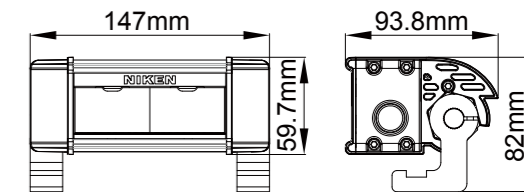

LED FOG LAMP

**NK0604**

ECE R19/ SAE J583

- ITEM NO 10020768
- FUNCTION FOG

DESCRIPTION

- LENS POLYCARBONATE
- REFLECTOR POLYCARBONATE
- HOUSING EXTRUDED ALUMINUM
- LED CREE \*4PCS
- BRACKET ALUMINUM ALLOYS DIE-CASTING
- ELECTRONICS DC 9~33V