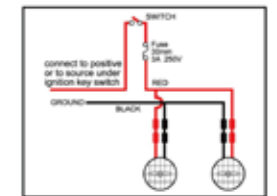

DESCRIPTION

- LENS POLYCARBONATE
- REFLECTOR POLYCARBONATE
- HOUSING ALUMINUM ALLOYS DIE-CASTING
- LED CREE *2PCS
- BRACKET SPCC
- ELECTRONICS DC 9~33V