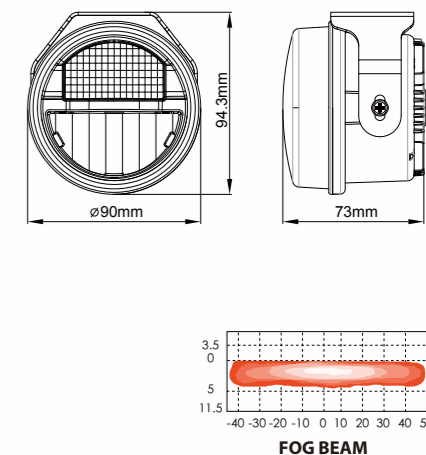

DUAL FUNCTION