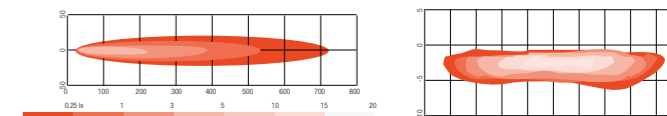

LED FOG LAMP

**NK7021**

ECE R19/ SAE J583

- ITEM NO 10020816
- FUNCTION FOG

DESCRIPTION

- LENS POLYCARBONATE
- REFLECTOR POLYCARBONATE
- HOUSING ALUMINUM ALLOYS DIE-CASTING
- LED LEXSTAR \*2PCS
- BRACKET SPCC
- ELECTRONICS DC 9~33V