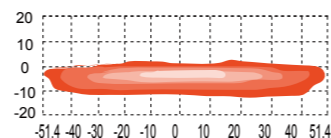

FOR OE# 8200002469 L
8200002470 R
Pathfinder 2012.09- LIVINA 08- Maxima 2012.02- FOR RENAULT
Altima 2012.02- MARCH 12- SYLPHY 06-07 CLIO 01-08
Sentra 2012.02- ROGUE 08-10 TEANA 08- CLIO 09