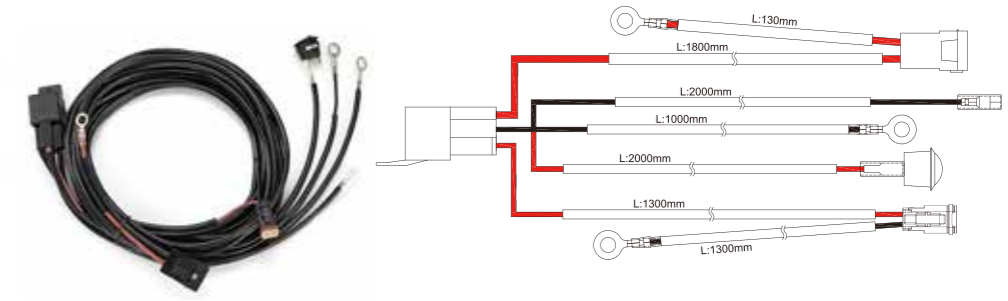

# ACCESSORIES - WIRE HARNESS

> ITEM NO 10020880  
**DESCRIPTION**  
 > for NK0705 NK1105 NK2005  
 > LENGTH 2.2m 12V DT CONNECTOR  
 > WITH SWITCH · RELAY

**FOR SINGLE LAMP**

> ITEM NO 10020881  
**DESCRIPTION**  
 > for NK0705 NK1105 NK2005  
 > LENGTH 4m 12V DT CONNECTOR  
 > WITH SWITCH · RELAY