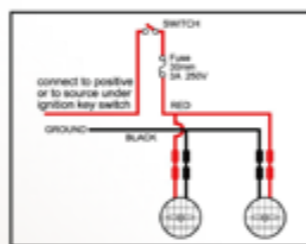

LED FOG LAMP

**NK9009**

ECE R19/ SAE J583

- ITEM NO 10020821
- FUNCTION FOG

DESCRIPTION

- LENS POLYCARBONATE
- REFLECTOR POLYCARBONATE
- HOUSING ALUMINUM ALLOYS DIE-CASTING
- LED CREE \*2PCS
- BRACKET SPCC
- ELECTRONICS DC 9~33V