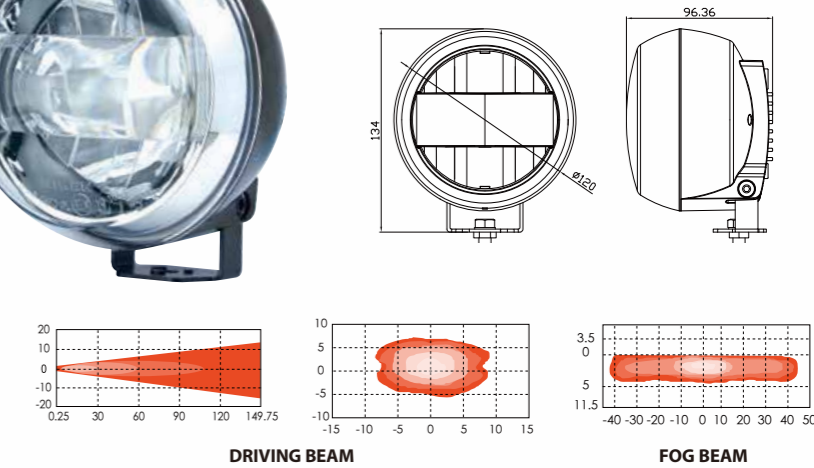

7" LED DRIVING LAMP

NK7023

ECE R112 CLASS B/R7

ITEM NO 10020874
FUNCTION DRIVING/POSITION

DESCRIPTION

- LENS POLYCARBONATE
- REFLECTOR POLYCARBONATE
- HOUSING ALUMINUM ALLOYS DIE-CASTING
- LED DRIVING BEAM: NICHIA*4PCS
  POSITION BEAM: SEOUL*24PCS
- BRACKET SPCC
- ELECTRONICS DC 9~33V

9" LED DRIVING LAMP

NK0923

ECE R112 CLASS B/R7

ITEM NO 10020875
FUNCTION DRIVING/POSITION

DESCRIPTION

- LENS POLYCARBONATE
- REFLECTOR POLYCARBONATE
- HOUSING ALUMINUM ALLOYS DIE-CASTING
- LED DRIVING BEAM: NICHIA*4PCS
  POSITION BEAM: SEOUL*24PCS
- BRACKET SPCC
- ELECTRONICS DC 9~33V

LED FOG LAMP

NK0307

ECE R19/SAE J583

ITEM NO 10020732
FUNCTION FOG

DESCRIPTION

- LENS POLYCARBONATE
- REFLECTOR POLYCARBONATE
- HOUSING POLYCARBONATE
- LED CREE*1PCS
- BRACKET SPCC
- ELECTRONICS DC 9~33V

120mm LED FOG LAMP

NK0508

ECE R19/R112 CLASS B/SAE J583/J581

ITEM NO 10020726
FUNCTION DRIVING / FOG

DESCRIPTION

- LENS POLYCARBONATE
- INNER LENS POLYMERIC METHYL METHACRYLATE
- REFLECTOR POLYCARBONATE
- HOUSING POLYCARBONATE
- LED FOG BEAM: CREE *3PCS
  DRIVING BEAM: CREE *2PCS
- ELECTRONICS SPCC
- DC 9~33V

DUAL FUNCTION

90mm LED FOG LAMP

NK9009

ECE R19/R87/SAE J583/J2087

ITEM NO 10020549
FUNCTION DRL / FOG

DESCRIPTION

- LENS POLYCARBONATE
- INNER LENS POLYMERIC METHYL METHACRYLATE
- REFLECTOR POLYCARBONATE
- HOUSING ALUMINUM ALLOY DIE-CASTING
- LED FOG BEAM: CREE *3PCS
  DRL BEAM: CREE *3PCS
- BRACKET SPCC
- ELECTRONICS DC 9~33V

DUAL FUNCTION