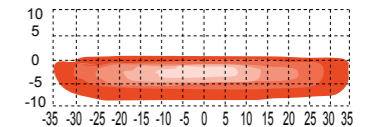

DESCRIPTION

- LENS POLYCARBONATE
- REFLECTOR POLYCARBONATE
- HOUSING ALUMINUM ALLOYS DIE-CASTING
- LED CREE *2PCS
- BRACKET SPCC
- ELECTRONICS DC 9~33V