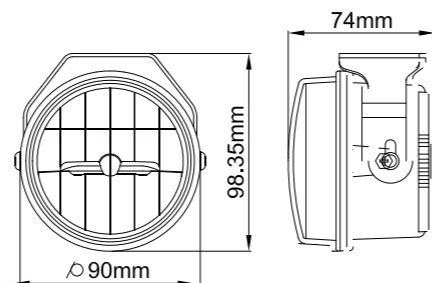

LED FOG LAMP

NK9009

ECE R19/ SAE J583

- ITEM NO 10020334
- FUNCTION FOG

DESCRIPTION

- LENS POLYCARBONATE
- REFLECTOR POLYCARBONATE
- HOUSING ALUMINUM ALLOYS DIE-CASTING
- LED CREE *2PCS
- BRACKET SPCC
- ELECTRONICS DC 9~33V