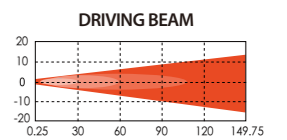

FOR OE# 81220-60100(LH)
81210-60180(RH)
LAND CRUISER 13-
RAV 4 13-