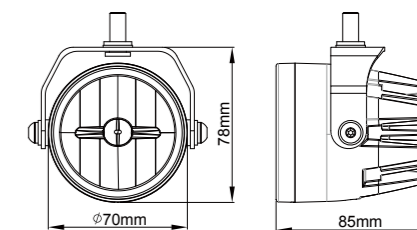

LED FOG LAMP

**NK7021**

ECE R19/ SAE J583

- ITEM NO 10020816
- FUNCTION FOG

DESCRIPTION

- LENS POLYCARBONATE
- REFLECTOR POLYCARBONATE
- HOUSING ALUMINUM ALLOYS DIE-CASTING
- LED LEXSTAR \*2PCS
- BRACKET SPCC
- ELECTRONICS DC 9~33V