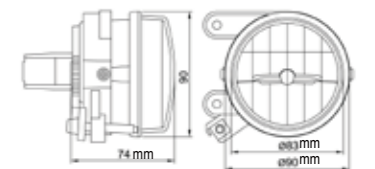

DESCRIPTION

> LENS POLYCARBONATE
> REFLECTOR POLYCARBONATE
> HOUSING ALUMINUM ALLOYS DIE-CASTING
> LED CREE *2PCS
> BRACKET POLYAMIDE66+GLASS FIBRE30%

FOR OE# 1K0941699(LH)
1K0941700(RH)
GOLF5