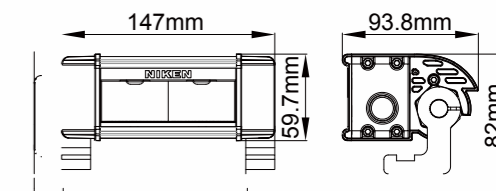

DESCRIPTION

- > LENS POLYCARBONATE
- > REFLECTOR POLYCARBONATE
- > HOUSING EXTRUDED ALUMINUM
- > LED CREE *4PCS
- > BRACKET ALUMINUM ALLOYS DIE-CASTING
- > ELECTRONICS DC 9~33V