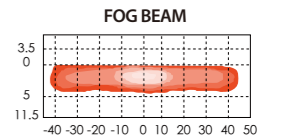

FOR OE# 81220-60100(LH)
81210-60180(RH)
LAND CRUISER 13-
RAV 4 13-