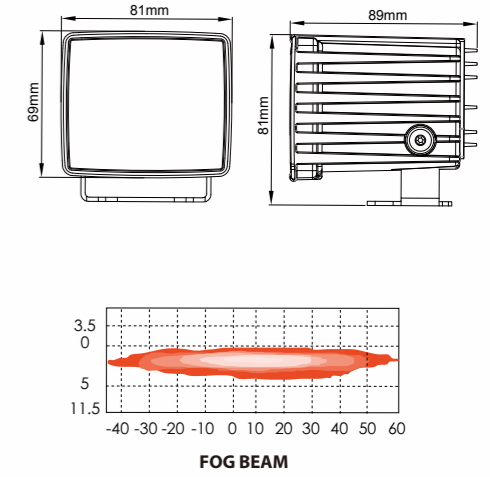

LED FOG LAMP

**NK0307**

ECE R19/SAE J583

ITEM NO 10020732  
FUNCTION FOG

DESCRIPTION

- LENS POLYCARBONATE
- REFLECTOR POLYCARBONATE
- HOUSING POLYCARBONATE
- LED CREE\*1PCS
- BRACKET SPCC
- ELECTRONICS DC 9~33V