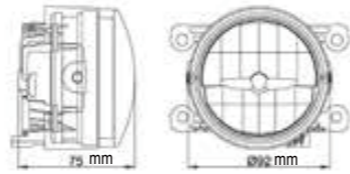

REPLACEMENT TYPE - LED FOG LAMP

LED FOG LAMP

NKF001

PAT. P.

ECE R19
> ITEM NO 10020399
FUNCTION FOG

DESCRIPTION

> LENS POLYCARBONATE
> REFLECTOR POLYCARBONATE
> HOUSING ALUMINUM ALLOYS DIE-CASTING
> LED CREE *2PCS

FOR OE# 8200074008 6206E1 26155-00Q0A 620662
35500-63J03 1209177 26150-VD30A 620639
35500-63J02 1209077 5001874722 UC2T51680
35500-63J00 6710027 8321A097 088358
4709052