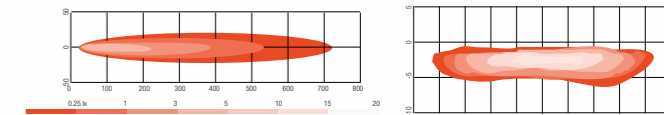

DESCRIPTION

- > LENS POLYCARBONATE
- > REFLECTOR POLYCARBONATE
- > HOUSING ALUMINUM ALLOYS DIE-CASTING
- > LED LEXSTAR *2PCS
- > BRACKET SPCC
- > ELECTRONICS DC 9~33V