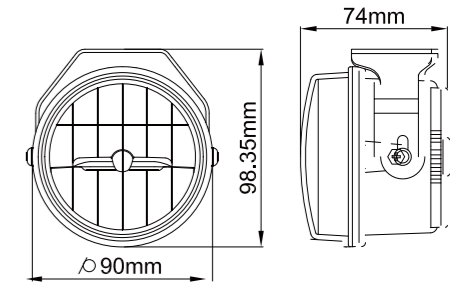

DESCRIPTION

- LENS POLYCARBONATE
- REFLECTOR POLYCARBONATE
- HOUSING ALUMINUM ALLOYS DIE-CASTING
- LED CREE *2PCS
- BRACKET SPCC
- ELECTRONICS DC 9~33V