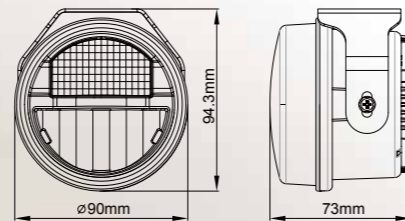

ECE

SAE

120mm LED FOG LAMP

NK0508

ECE R19/R112 CLASS B/SAE J583/J581

ITEM NO 10020726
FUNCTION DRIVING / FOG

DESCRIPTION

- > LENS POLYCARBONATE
- > INNER LENS POLYMERIC METHYL METHACRYLATE
- > REFLECTOR POLYCARBONATE
- > HOUSING POLYCARBONATE
- > LED FOG BEAM:CREE *3PCS
  DRIVING BEAM:CREE *2PCS
- > ELECTRONICS SPCC
  DC 9~33V

DUAL FUCTION

90mm LED FOG LAMP

NK9009

ECE R19/R87/SAE J583/J2087

ITEM NO 10020549
FUNCTION DRL / FOG

DESCRIPTION

- > LENS POLYCARBONATE
- > INNER LENS POLYMERIC METHYL METHACRYLATE
- > REFLECTOR POLYCARBONATE
- > HOUSING ALUMINUM ALLOY DIE-CASTING
- > LED FOG BEAM:CREE *3PCS
  DRL BEAM:CREE *3PCS
- > BRACKET SPCC
- > ELECTRONICS DC 9~33V

DUAL FUCTION

ECE

SAE

LED FOG LAMP

NK7021

ECE R19/ SAE J583

ITEM NO 10020816
FUNCTION FOG

DESCRIPTION

- > LENS POLYCARBONATE
- > REFLECTOR POLYCARBONATE
- > HOUSING ALUMINUM ALLOYS DIE-CASTING
- > LED LEXSTAR *2PCS
- > BRACKET SPCC
- > ELECTRONICS DC 9~33V

LED FOG LAMP

NK0604

ECE R19/ SAE J583

ITEM NO 10020768
FUNCTION FOG

DESCRIPTION

- > LENS POLYCARBONATE
- > REFLECTOR POLYCARBONATE
- > HOUSING EXTRUDED ALUMINUM
- > LED CREE *4PCS
- > BRACKET ALUMINUM ALLOYS DIE-CASTING
- > ELECTRONICS DC 9~33V

LED FOG LAMP

NK0604

ECE R19/ SAE J583

ITEM NO 10020769
FUNCTION FOG

DESCRIPTION

- > LENS POLYCARBONATE
- > REFLECTOR POLYCARBONATE
- > HOUSING EXTRUDED ALUMINUM
- > LED CREE *4PCS
- > BRACKET ALUMINUM ALLOYS DIE-CASTING
- > ELECTRONICS DC 9~33V