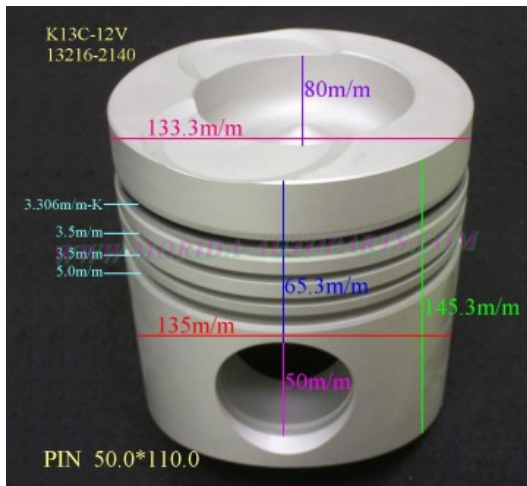

Piston Set – HINO

K13C-12V 13216-2140

Category: Piston Set / HINO PISTON SET

Model No: 13216-2140 / Size: STD

The range of our product is covering diesel engine and heavy duty parts, such as

DM100:13216-1120,DS50:13216-1050,DS70:13216-1040,
E13C:13211-0200,EF550:13216-1560,13226-1140,
EF750:13216-1170,13216-1860,EH300:13216-1160,
EH700:13216-1181,EK100:13216-1224,EK130T:13216-2191,
EK200:13216-1530,EP100:13216-1420,EP100T:13216-1450,
ER200:13216-1281,F17E:13216-2210,13226-1210,
F20C:13216-2323,13226-2163,F21C:13216-2661,13226-1311,
HO6CT:13216-1540,HO7C:13216-2300,HO7CT:13216-2430,
HO7D:13216-1980,JO8C:13216-2631,JO8CT:13306-1080,
P11C:13211-2723,13211-2700,PO9CT:13216-2460,
WO4CT:13216-0010,13216-2210,WO4D:13216-2220,
WO4DT:13216-3201,13216-3250,WO6D:13216-1470,