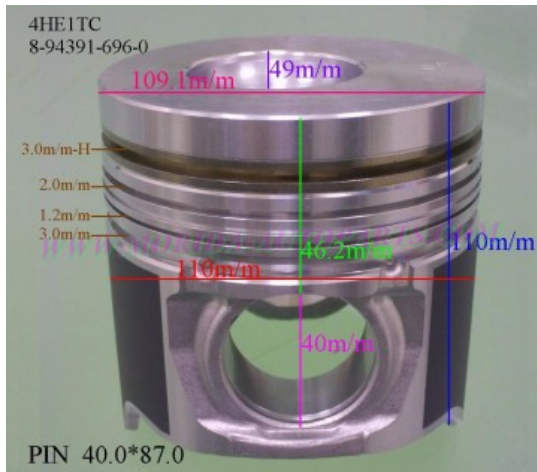

Piston Set – ISUZU

4HE1CT 8-94391-696-0

Category: Piston Set / ISUZU PISTON SET

Model No: 8-94391-696-0 / Size: STD

The range of our product is covering diesel engine and heavy duty parts,

4BD1T:8-94154-734-0,4BE1:8-94438-989-1,
4HE1TC:8-97176-653-0,4HF1:8-97095-585-0,
4HG1:8-97221-666-0,4HG1T:8-97221-706-1,
4HJ1:8-97221-454-0,4HL1:8-97312643-0,
4JA1:8-97089-892-0,4JA1T:8-97176-691-0,
4JB1T:8-94390-621-0,4JG1:8-97220-604-0,
4JG2:8-97176-622-0,4JG2T:8-97176-6240,
4JH1:8-97941-047-3,4JK1:8-97555-672-2,
6BD1:5-12111-068-0,6BD1T:1-12111-773-0,
6BF1:1-12111-345-0,6BG1:1-12111-377-4,
6BG1T:1-12111-761-0,6BG1TC:1-12111-626-0,
6BG1T-4RING:8-97254-351-0,6HE1T:8-94391-596-1,
6HH1:8-97391-598-0,6HK1:1-12111-976-0,
6HK1T:8-98023-526-1, 6SD1T:1-12111-555-1,
6SD1TC:1-12111-913-0,6SD1T-4RING:1-12111-842-0,
6WG1:1-12111-937-0,6RB1TC:1-12111-648-0,
DA120:1-12111-126-0, DA640:1-12111-867-0,