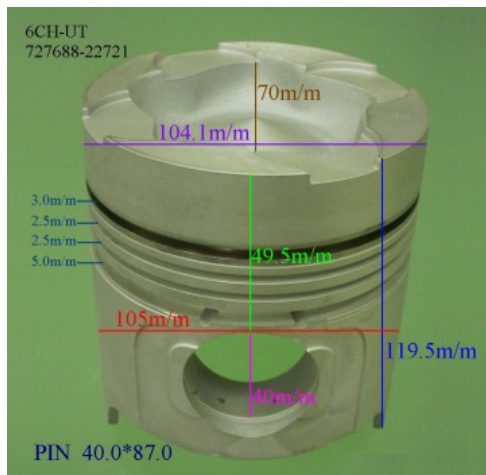

Piston Set – YANMAR

6CH-UT

Category: Piston Set / YANMAR PISTON SET

Model No: 727688-22721 / Size: STD

The range of our product is covering diesel engine and heavy duty parts, such as
3S15,4D84,4D94LE,4TNE98,4TNV98,6GH-STE,6GH-UTE,
6LA-AKUT,6LA-DT,6LA-HST