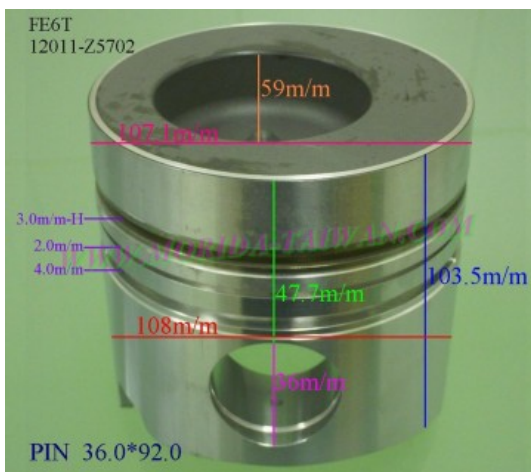

FE6T 12011-Z5702

Category: Piston Set / NISSAN PISTON SET

Model No: 12011-Z5702 / Size: STD

The range of our product is covering diesel engine and heavy duty parts, such as

BD25:12010-87G11,BD30:12011-54T00,BD30T:12010-96T06,
FD6T:12011-Z5509,FD33:12011-T9313,
FD33T:12010-T9300,FD35:12010-01T04,FD35T:12011-01T03,
FD46:12010-0T312,FE6T:12010-96507,
FE6TA:12010-Z5507,NE6T:12011-95074,NF6TA:12011-95516,
PD6:12011-96007,PD6T:12011-96009,
PE6:12011-96516,PE6T:12011-96564,PE6TB:12011-96000,
PF6:12011-96964,PF6T:12013-96669,
PF6TA:12011-94690,QD32:12010-2S606,SD23:12010-09W10,
TD23:12010-02N07,TD25:12010-44G02,
TD27:12011-43G01,TD27T:12010-31N03,