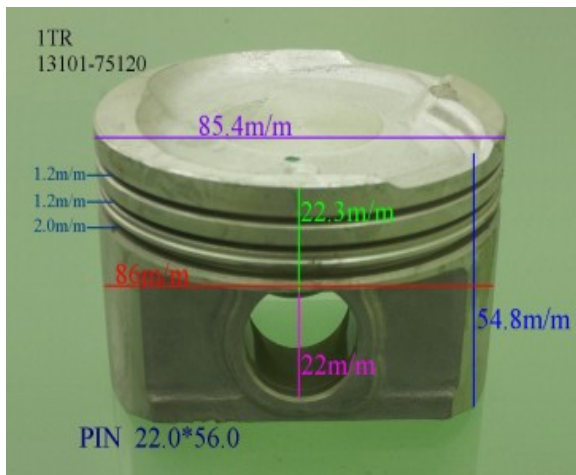

1TR 13101-75120

Category: Piston Set / TOYOTA PISTON SET

Model No: 13101-75120 / Size: STD

We are mainly specialized in Heavy Duty Spare Parts and diesel & gasoline engine spare parts of various Japanese and Korea brands. For Komatsu parts, we can supply all kinds of Komatsu engine models, like 6D95, 6D105, 6D108, S6D110, S6D125, S6D140, S6D155, S6D170, NT855, NH222, etc. For Cummins parts, 3B, 3BT, 4B, 6BT, 6CT, LT10 and caterpillar parts, such as 3304, 3306, 3406, 3408, 3508, 3412, 3512?etc. And for Mitsubishi, we supply S4E, S6E, S4S, S4F, S4K, S6B, S6K, S6A, S6A2, S6A3, S6N, S6R2, S6F, 6D31, 6D34, 6D14, 6D17, 8DC8 ~ 8DC11...etc for industry & marine.