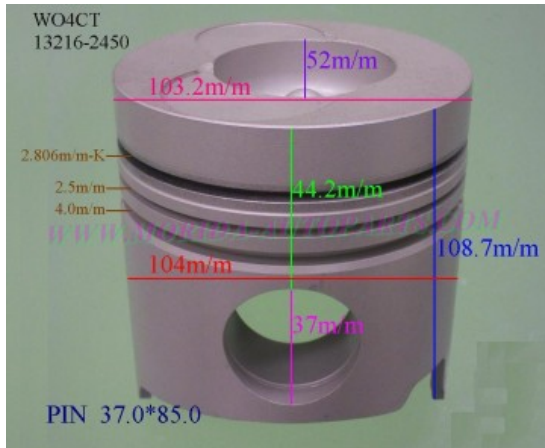

Piston Set – HINO

WO4CT 13216-2450

Category: Piston Set / HINO PISTON SET

Model No: 13216-2450 / Size: STD

The range of our product is covering diesel engine and heavy duty parts, such as

DM100:13216-1120,DS50:13216-1050,DS70:13216-1040,
E13C:13211-0200,EF550:13216-1560,13226-1140,
EF750:13216-1170,13216-1860,EH300:13216-1160,
EH700:13216-1181,EK100:13216-1224,EK130T:13216-2191,
EK200:13216-1530,EP100:13216-1420,EP100T:13216-1450,
ER200:13216-1281,F17E:13216-2210,13226-1210,
F20C:13216-2323,13226-2163,F21C:13216-2661,13226-1311,
HO6CT:13216-1540,HO7C:13216-2300,HO7CT:13216-2430,
HO7D:13216-1980,JO8C:13216-2631,JO8CT:13306-1080,
P11C:13211-2723,13211-2700,PO9CT:13216-2460,
WO4CT:13216-0010,13216-2210,WO4D:13216-2220,
WO4DT:13216-3201,13216-3250,WO6D:13216-1470,