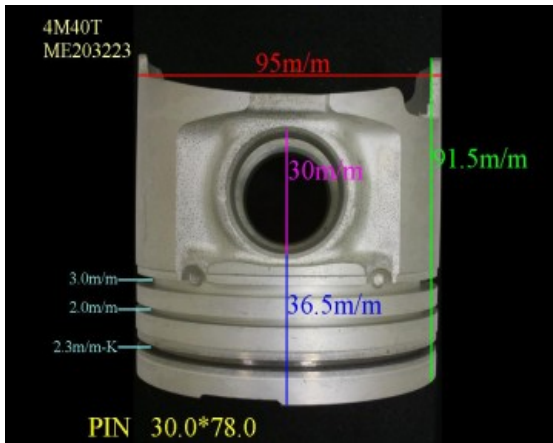

Piston Set – MITSUBISHI

4M40T

Category: Piston Set / MITSUBISHI PISTON SET

Model No: ME203223 / Size: STD

The range of our product is covering diesel engine and heavy duty parts, such as

4D31:ME012131,4D31T:ME012858,4D32:ME012174,
4D33:ME016895,ME016897,
4D34:ME012928,ME082584,4D34T:ME013325,ME220470,
4D35:ME014693,
4D56:MD304835,4DQ5:30617-57105,4DR7:ME021861,
4M40:ME200689,
4M40T:ME203223,4M41T:ME191470,4M51:ME240047,
6D14:ME032626,6D14T:ME032742,
6D14-2AT:ME072047,6D15:ME032480,ME033934,
6D15-3AT:ME072055,6D16:ME072602,
6D16T:ME072065,6D17:ME072548,6D22:ME052447,
6D22T:ME052664,6D24T:ME151416,
6DB1:30017-90100,6M61:ME131943,8DC7:ME062280,
8DC9:ME062336,8DC11:ME093427,
8M20:ME160286,ME161112,8M21:ME161300,
S4F:36717-41100,S4S:32A17-00100,
S6A2:32517-91100,S6A3:35A17-30100,S6B2:36217-70700,
S6B3:34A17-00200,
S6R2:37517-25100,