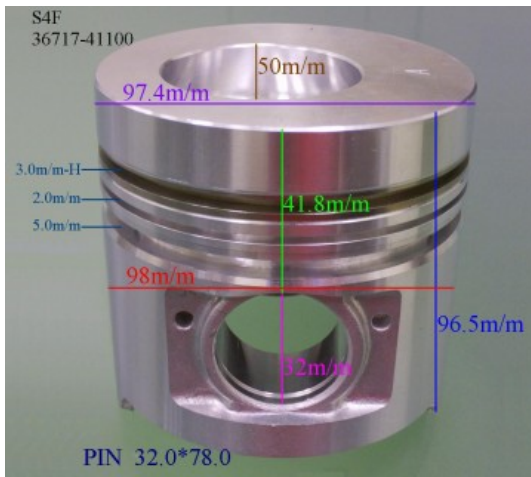

Piston Set – MITSUBISHI

S4F 36717-41100

Category: Piston Set / MITSUBISHI PISTON SET

Model No: 36717-41100 / Size: STD

The range of our product is covering diesel engine and heavy duty parts, such as

4D31:ME012131,4D31T:ME012858,4D32:ME012174,
4D33:ME016895,ME016897,
4D34:ME012928,ME082584,4D34T:ME013325,ME220470,
4D35:ME014693,
4D56:MD304835,4DQ5:30617-57105,4DR7:ME021861,
4M40:ME200689,
4M40T:ME203223,4M41T:ME191470,4M51:ME240047,
6D14:ME032626,6D14T:ME032742,
6D14-2AT:ME072047,6D15:ME032480,ME033934,
6D15-3AT:ME072055,6D16:ME072602,
6D16T:ME072065,6D17:ME072548,6D22:ME052447,
6D22T:ME052664,6D24T:ME151416,
6DB1:30017-90100,6M61:ME131943,8DC7:ME062280,
8DC9:ME062336,8DC11:ME093427,
8M20:ME160286,ME161112,8M21:ME161300,
S4F:36717-41100,S4S:32A17-00100,
S6A2:32517-91100,S6A3:35A17-30100,S6B2:36217-70700,
S6B3:34A17-00200,
S6R2:37517-25100,