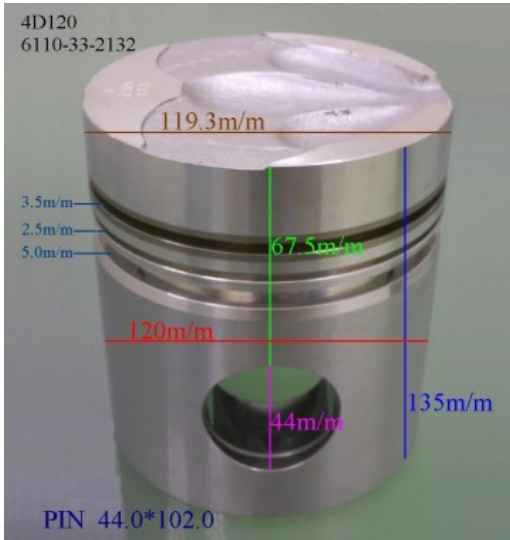

NH220: 6620-31-2110, NT855: 6711-31-2110

Piston Set – KOMATSU

4D120 6110-33-2132

Category: Piston Set / KOMATSU PISTON SET

Model No: 6110-33-2132 / Size: STD

The range of our product is covering diesel engine and heavy duty parts, such as