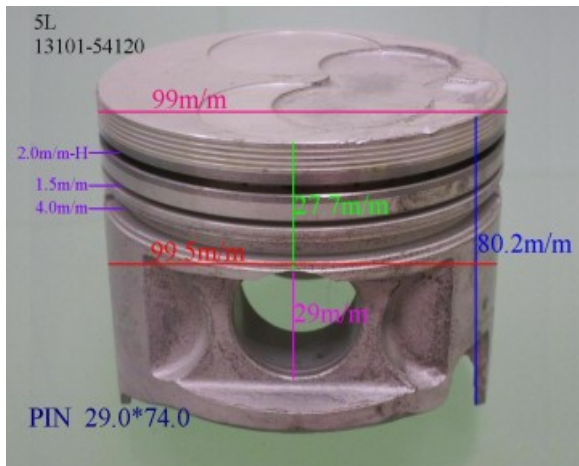

5L 13101-54120

Category: Piston Set / TOYOTA PISTON SET

Model No: 13101-54120 / Size: STD

We are mainly specialized in Heavy Duty Spare Parts and diesel & gasoline engine spare parts of various Japanese and Korea brands. For Komatsu parts, we can supply all kinds of Komatsu engine models, like 6D95, 6D105, 6D108, S6D110, S6D125, S6D140, S6D155, S6D170, NT855, NH222, etc. For Cummins parts, 3B, 3BT, 4B, 6BT, 6CT, LT10 and caterpillar parts, such as 3304, 3306, 3406, 3408, 3508, 3412, 3512?etc. And for Mitsubishi, we supply S4E, S6E, S4S, S4F, S4K, S6B, S6K, S6A, S6A2, S6A3, S6N, S6R2, S6F, 6D31, 6D34, 6D14, 6D17, 8DC8 ~ 8DC11...etc for industry & marine.