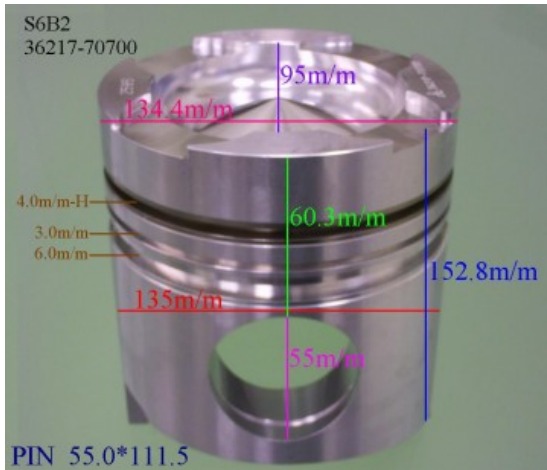

Piston Set – MITSUBISHI (HEAVY)

S6B2 36217-70700

Category: Piston Set / MITSUBISHI Heavy

Model No: 36217-70700 / Size: STD

The range of our product is covering diesel engine and heavy duty parts, such as

4D31:ME012131,4D31T:ME012858,4D32:ME012174,
4D33:ME016895,ME016897,
4D34:ME012928,ME082584,4D34T:ME013325,ME220470,
4D35:ME014693,
4D56:MD304835,4DQ5:30617-57105,4DR7:ME021861,
4M40:ME200689,
4M40T:ME203223,4M41T:ME191470,4M51:ME240047,
6D14:ME032626,6D14T:ME032742,
6D14-2AT:ME072047,6D15:ME032480,ME033934,
6D15-3AT:ME072055,6D16:ME072602,
6D16T:ME072065,6D17:ME072548,6D22:ME052447,
6D22T:ME052664,6D24T:ME151416,
6DB1:30017-90100,6M61:ME131943,8DC7:ME062280,
8DC9:ME062336,8DC11:ME093427,
8M20:ME160286,ME161112,8M21:ME161300,S4F:36717-4
1100,S4S:32A17-00100,
S6A2:32517-91100,S6A3:35A17-30100,S6B2:36217-70700,
S6B3:34A17-00200,
S6R2:37517-25100,