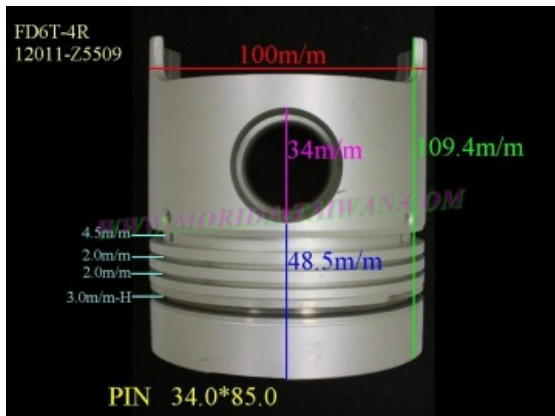

FD6T 12011-Z5509

Category: Piston Set / NISSAN PISTON SET

Model No: 12011-Z5509 / Size: STD

The range of our product is covering diesel engine and heavy duty parts, such as

BD25:12010-87G11,BD30:12011-54T00,BD30T:12010-96T06,
FD6T:12011-Z5509,FD33:12011-T9313,
FD33T:12010-T9300,FD35:12010-01T04,FD35T:12011-01T03,
FD46:12010-0T312,FE6T:12010-96507,
FE6TA:12010-Z5507,NE6T:12011-95074,NF6TA:12011-95516,
PD6:12011-96007,PD6T:12011-96009,
PE6:12011-96516,PE6T:12011-96564,PE6TB:12011-96000,
PF6:12011-96964,PF6T:12013-96669,
PF6TA:12011-94690,QD32:12010-2S606,SD23:12010-09W10,
TD23:12010-02N07,TD25:12010-44G02,
TD27:12011-43G01,TD27T:12010-31N03,