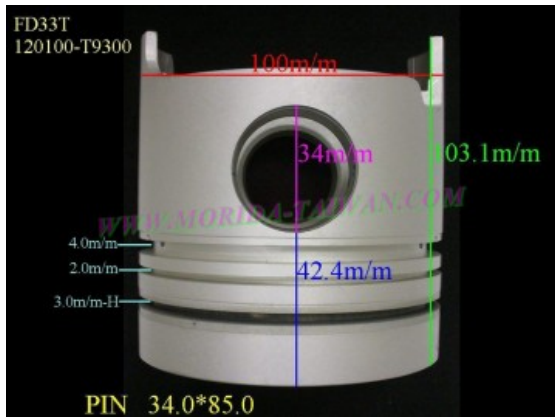

Piston Set – NISSAN

FD33T 12010-T9300

Category: Piston Set / NISSAN PISTON SET

Model No: 12010-T9300 / Size: STD

The range of our product is covering diesel engine and heavy duty parts, such as

BD25:12010-87G11,BD30:12011-54T00,BD30T:12010-96T06,
FD6T:12011-Z5509,FD33:12011-T9313,
FD33T:12010-T9300,FD35:12010-01T04,FD35T:12011-01T03,
FD46:12010-0T312,FE6T:12010-96507,
FE6TA:12010-Z5507,NE6T:12011-95074,NF6TA:12011-95516,
PD6:12011-96007,PD6T:12011-96009,
PE6:12011-96516,PE6T:12011-96564,PE6TB:12011-96000,
PF6:12011-96964,PF6T:12013-96669,
PF6TA:12011-94690,QD32:12010-2S606,SD23:12010-09W10,
TD23:12010-02N07,TD25:12010-44G02,
TD27:12011-43G01,TD27T:12010-31N03,