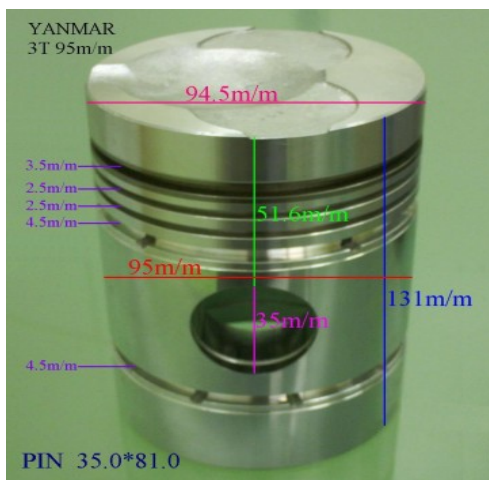

Piston Set – YANMAR

2T.3T

Category: Piston Set / YANMAR PISTON SET

Model No: 2T.3T / Size: STD

The range of our product is covering diesel engine and heavy duty parts, such as 3S15,4D84,4D94LE,4TNE98,4TNNV98,6GH-STE,6GH-UTE, 6LA-AKUT,6LA-DT,6LA-HST