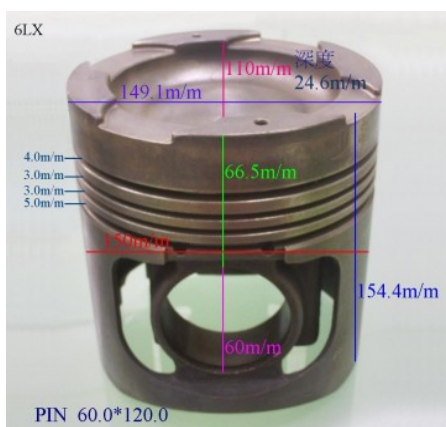

6162-33-2120, 6162-35-2120,

NH220: 6620-31-2110, NT855: 6711-31-2110

Piston Set – YANMAR

6LA-HT

Category: Piston Set / YANMAR PISTON SET

Model No: Size: STD

The range of our product is covering diesel engine and heavy duty parts, such as 3S15,4D84,4D94LE,4TNE98,4TNV98,6GH-STE,6GH-UTE, 6LA-AKUT,6LA-DT,6LA-HST