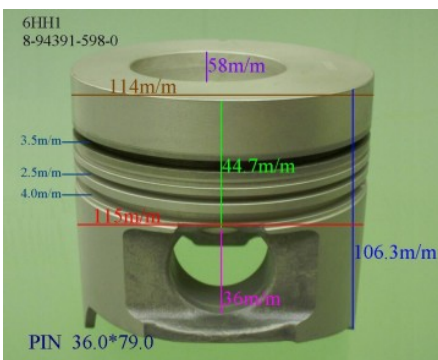

6HH1 8-94391-589-0

Category: Piston Set / ISUZU PISTON SET

Model No: 8-94391-589-0 / Size: STD

The range of our product is covering diesel engine and heavy duty parts,

4BD1T:8-94154-734-0,4BE1:8-94438-989-1,4HE1TC:8-97176-653-0,
4HF1:8-97095-585-0,4HG1:8-97221-666-0,4HG1T:8-97221-706-1,
4HJ1:8-97221-454-0,4HL1:8-97312643-0,4JA1:8-97089-892-0,
4JA1T:8-97176-691-0,4JB1T:8-94390-621-0,4JG1:8-97220-604-0,
4JG2:8-97176-622-0,4JG2T:8-97176-6240,4JH1:8-97941-047-3,
4JK1:8-97555-672-2,6BD1:5-12111-068-0,6BD1T:1-12111-773-0,
6BF1:1-12111-345-0,6BG1:1-12111-377-4,6BG1T:1-12111-761-0,
6BG1TC:1-12111-626-0,6BG1T-4RING:8-97254-351-0,
6HE1T:8-94391-596-1,6HH1:8-97391-598-0,6HK1:1-12111-976-0,
6HK1T:8-98023-526-1, 6SD1T:1-12111-555-1,
6SD1TC:1-12111-913-0,6SD1T-4RING:1-12111-842-0,
6WG1:1-12111-937-0,6RB1TC:1-12111-648-0, DA120:1-12111-126-0,
DA640:1-12111-867-0,