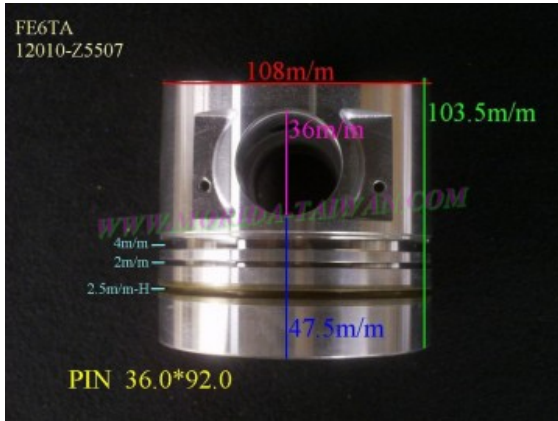

Piston Set – NISSAN

FE6TA 12010-Z5507

Category: Piston Set / NISSAN PISTON SET

Model No: 12010-Z5507 / Size: STD

The range of our product is covering diesel engine and heavy duty parts, such as

BD25:12010-87G11,BD30:12011-54T00,BD30T:12010-96T06,
FD6T:12011-Z5509,FD33:12011-T9313,
FD33T:12010-T9300,FD35:12010-01T04,FD35T:12011-01T03,
FD46:12010-0T312,FE6T:12010-96507,
FE6TA:12010-Z5507,NE6T:12011-95074,NF6TA:12011-95516,
PD6:12011-96007,PD6T:12011-96009,
PE6:12011-96516,PE6T:12011-96564,PE6TB:12011-96000,
PF6:12011-96964,PF6T:12013-96669,
PF6TA:12011-94690,QD32:12010-2S606,SD23:12010-09W10,
TD23:12010-02N07,TD25:12010-44G02,
TD27:12011-43G01,TD27T:12010-31N03,