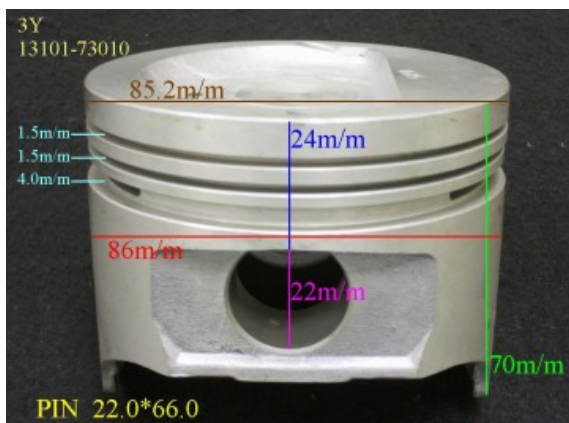

3Y 13101-73010

Category: Piston Set / TOYOTA PISTON SET

Model No: 13101-73010 / Size: STD

We are mainly specialized in Heavy Duty Spare Parts and diesel & gasoline engine spare parts of various Japanese and Korea brands. For Komatsu parts, we can supply all kinds of Komatsu engine models, like 6D95, 6D105, 6D108, S6D110, S6D125, S6D140, S6D155, S6D170, NT855, NH222, etc. For Cummins parts, 3B, 3BT, 4B, 6BT, 6CT, LT10 and caterpillar parts, such as 3304, 3306, 3406, 3408, 3508, 3412, 3512?etc. And for Mitsubishi, we supply S4E, S6E, S4S, S4F, S4K, S6B, S6K, S6A, S6A2, S6A3, S6N, S6R2, S6F, 6D31, 6D34, 6D14, 6D17, 8DC8 ~ 8DC11...etc for industry & marine.