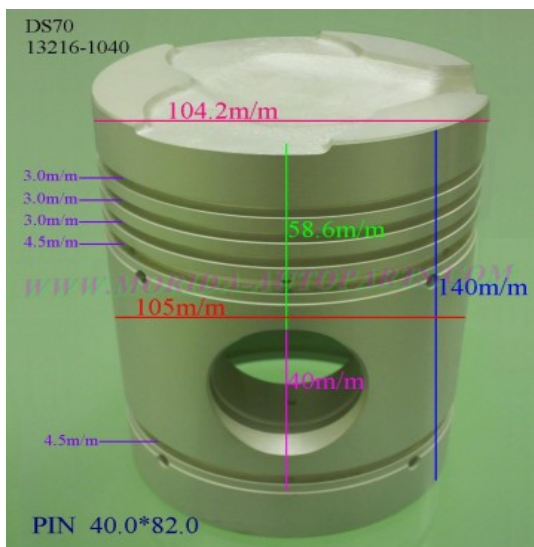

DS70 13216-1040

Category: Piston Set / HINO PISTON SET

Model No: 13216-1040 / Size: STD

The range of our product is covering diesel engine and heavy duty parts, such as

DM100:13216-1120,DS50:13216-1050,DS70:13216-1040,
E13C:13211-0200,EF550:13216-1560,13226-1140,
EF750:13216-1170,13216-1860,EH300:13216-1160,
EH700:13216-1181,EK100:13216-1224,EK130T:13216-219,
EK200:13216-1530,EP100:13216-1420,EP100T:13216-1450,
ER200:13216-1281,F17E:13216-2210,13226-1210,
F20C:13216-2323,13226-2163,F21C:13216-2661,
13226-1311,
HO6CT:13216-1540,HO7C:13216-2300,HO7CT:13216-2430,
HO7D:13216-1980,JO8C:13216-2631,JO8CT:13306-1080,
P11C:13211-2723,13211-2700,PO9CT:13216-2460,
WO4CT:13216-0010,13216-2210,WO4D:13216-2220,
WO4DT:13216-3201,13216-3250,WO6D:13216-1470,