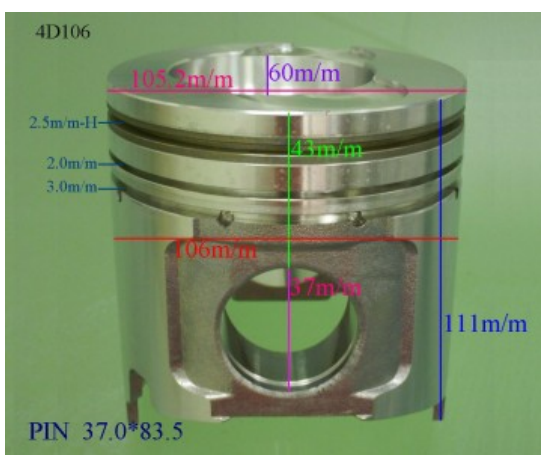

4D106 YM123901-22080

Category: Piston Set / KOMATSU PISTON SET

Model No: YM123901-22080 / Size: STD

The range of our product is covering diesel engine and heavy duty parts, such as

S6D95: 6207-31-2141, 6207-31-2120, 6207-31-2180,
S6D105: 6137-32-2130, 6137-32-2110, 6137-32-2010,
6137-31-2020,

S6D108: 6222-31-2110, S6D110: 6138-31-2110,
6138-32-2110, 6138-32-2120,

S6D125: 6151-31-2112, 6151-31-2511,
S6D125E2/SA6D125E2/SAA6D125E3: 6152-32-2510,

S6D140: 6211-31-2111, 6212-31-2151,
SA6D140-1/SA12V140-1: 6212-31-2170,

S6D155: 6128-31-2140, S6D170: 6164-31-2110,
6162-33-2120, 6162-35-2120,

NH220: 6620-31-2110, NT855: 6711-31-2110