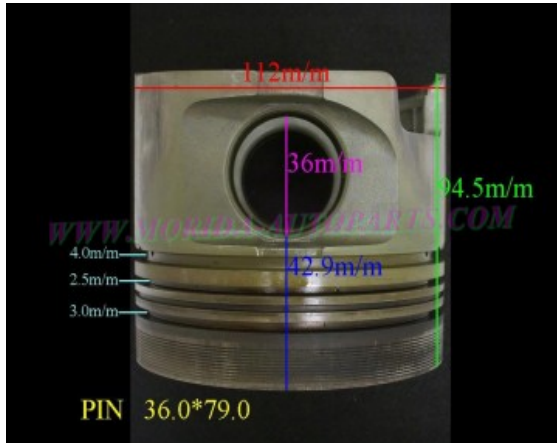

Piston Set – ISUZU

4HF1 GAS

Category: Piston Set / ISUZU PISTON SET

Model No: GAS / Size: STD

The range of our product is covering diesel engine and heavy duty parts,

4BD1T:8-94154-734-0,4BE1:8-94438-989-1,
4HE1TC:8-97176-653-0,4HF1:8-97095-585-0,
4HG1:8-97221-666-0,4HG1T:8-97221-706-1,
4HJ1:8-97221-454-0,4HL1:8-97312643-0,
4JA1:8-97089-892-0,4JA1T:8-97176-691-0,
4JB1T:8-94390-621-0,4JG1:8-97220-604-0,
4JG2:8-97176-622-0,4JG2T:8-97176-6240,
4JH1:8-97941-047-3,4JK1:8-97555-672-2,
6BD1:5-12111-068-0,6BD1T:1-12111-773-0,
6BF1:1-12111-345-0,6BG1:1-12111-377-4,
6BG1T:1-12111-761-0,6BG1TC:1-12111-626-0,
6BG1T-4RING:8-97254-351-0,6HE1T:8-94391-596-1,
6HH1:8-97391-598-0,6HK1:1-12111-976-0,
6HK1T:8-98023-526-1, 6SD1T:1-12111-555-1,
6SD1TC:1-12111-913-0,6SD1T-4RING:1-12111-842-0,
6WG1:1-12111-937-0,6RB1TC:1-12111-648-0,
DA120:1-12111-126-0, DA640:1-12111-867-0,