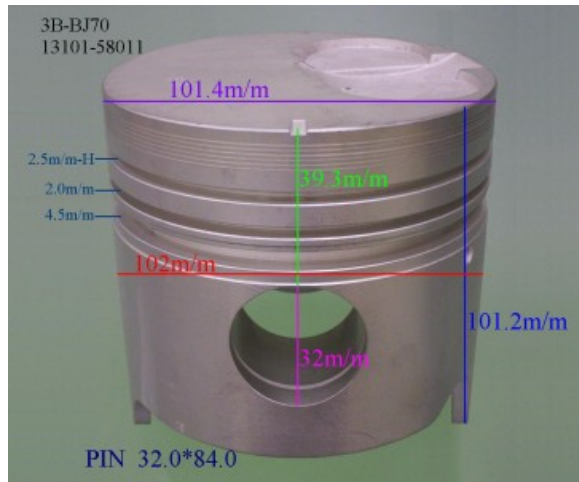

3B 13101-58011

Category: Piston Set / TOYOTA PISTON SET

Model No: 13101-58011 / Size: STD

We are mainly specialized in Heavy Duty Spare Parts and diesel & gasoline engine spare parts of various Japanese and Korea brands. For Komatsu parts, we can supply all kinds of Komatsu engine models, like 6D95, 6D105, 6D108, S6D110, S6D125, S6D140, S6D155, S6D170, NT855, NH222, etc. For Cummins parts, 3B, 3BT, 4B, 6BT, 6CT, LT10 and caterpillar parts, such as 3304, 3306, 3406, 3408, 3508, 3412, 3512?etc. And for Mitsubishi, we supply S4E, S6E, S4S, S4F, S4K, S6B, S6K, S6A, S6A2, S6A3, S6N, S6R2, S6F, 6D31, 6D34, 6D14, 6D17, 8DC8 ~ 8DC11...etc for industry & marine.