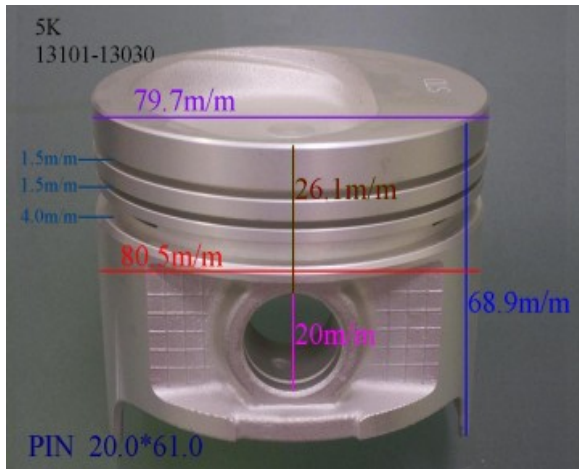

Piston Set – TOYOTA

5K 13101-13030

Category: Piston Set / TOYOTA PISTON SET

Model No: 13101-13030 / Size: STD

We are mainly specialized in Heavy Duty Spare Parts and diesel & gasoline engine spare parts of various Japanese and Korea brands. For Komatsu parts, we can supply all kinds of Komatsu engine models, like 6D95, 6D105, 6D108, S6D110, S6D125, S6D140, S6D155, S6D170, NT855, NH222, etc. For Cummins parts, 3B, 3BT, 4B, 6BT, 6CT, LT10 and caterpillar parts, such as 3304, 3306, 3406, 3408, 3508, 3412, 3512?etc. And for Mitsubishi, we supply S4E, S6E, S4S, S4F, S4K, S6B, S6K, S6A, S6A2, S6A3, S6N, S6R2, S6F, 6D31, 6D34, 6D14, 6D17, 8DC8 ~ 8DC11...etc for industry & marine.