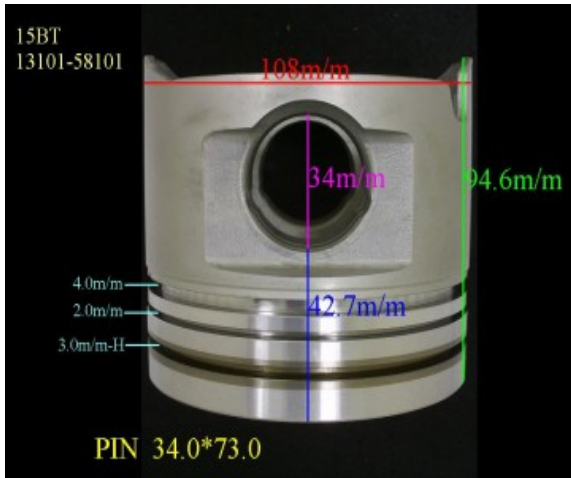

Piston Set – TOYOTA

15BT 13101-58101

Category: Piston Set / TOYOTA PISTON SET

Model No: 13101-58101 / Size: STD

We are mainly specialized in Heavy Duty Spare Parts and diesel & gasoline engine spare parts of various Japanese and Korea brands. For Komatsu parts, we can supply all kinds of Komatsu engine models, like 6D95, 6D105, 6D108, S6D110, S6D125, S6D140, S6D155, S6D170, NT855, NH222, etc. For Cummins parts, 3B, 3BT, 4B, 6BT, 6CT, LT10 and caterpillar parts, such as 3304, 3306, 3406, 3408, 3508, 3412, 3512?etc. And for Mitsubishi, we supply S4E, S6E, S4S, S4F, S4K, S6B, S6K, S6A, S6A2, S6A3, S6N, S6R2, S6F, 6D31, 6D34, 6D14, 6D17, 8DC8 ~ 8DC11...etc for industry & marine.