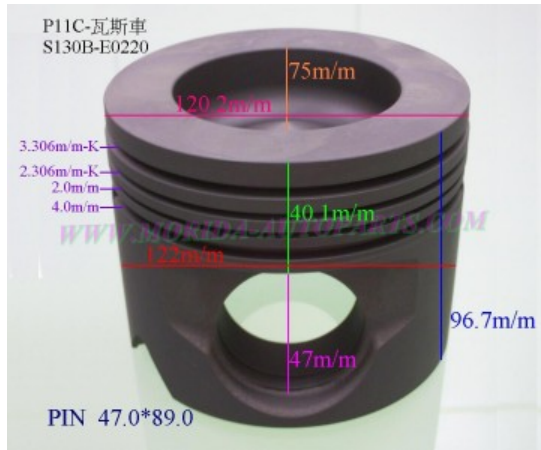

Piston Set – HINO

P11C GAS PISTON

Category: Piston Set / HINO PISTON SET

Model No: S130B-E0220 / Size: STD

The range of our product is covering diesel engine and heavy duty parts, such as

DM100:13216-1120,DS50:13216-1050,DS70:13216-1040,
E13C:13211-0200,EF550:13216-1560,13226-1140,
EF750:13216-1170,13216-1860,EH300:13216-1160,
EH700:13216-1181,EK100:13216-1224,EK130T:13216-2191,
EK200:13216-1530,EP100:13216-1420,EP100T:13216-1450,
ER200:13216-1281,F17E:13216-2210,13226-1210,
F20C:13216-2323,13226-2163,F21C:13216-2661,13226-1311,
HO6CT:13216-1540,HO7C:13216-2300,HO7CT:13216-2430,
HO7D:13216-1980,JO8C:13216-2631,JO8CT:13306-1080,
P11C:13211-2723,13211-2700,PO9CT:13216-2460,
WO4CT:13216-0010,13216-2210,WO4D:13216-2220,
WO4DT:13216-3201,13216-3250,WO6D:13216-1470,