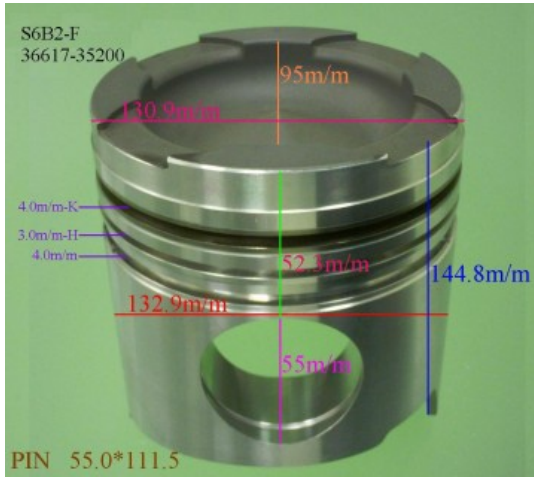

Piston Set – MITSUBISHI (HEAVY)

S6B2F 36617-35200

Category: Piston Set / MITSUBISHI Heavy

Model No: 36617-35200 / Size: STD

The range of our product is covering diesel engine and heavy duty parts, such as

4D31:ME012131,4D31T:ME012858,4D32:ME012174,
4D33:ME016895,ME016897,
4D34:ME012928,ME082584,4D34T:ME013325,ME220470,
4D35:ME014693,
4D56:MD304835,4DQ5:30617-57105,4DR7:ME021861,
4M40:ME200689,
4M40T:ME203223,4M41T:ME191470,4M51:ME240047,
6D14:ME032626,6D14T:ME032742,
6D14-2AT:ME072047,6D15:ME032480,ME033934,
6D15-3AT:ME072055,6D16:ME072602,
6D16T:ME072065,6D17:ME072548,6D22:ME052447,
6D22T:ME052664,6D24T:ME151416,
6DB1:30017-90100,6M61:ME131943,8DC7:ME062280,
8DC9:ME062336,8DC11:ME093427,
8M20:ME160286,ME161112,8M21:ME161300,
S4F:36717-41100,S4S:32A17-00100,
S6A2:32517-91100,S6A3:35A17-30100,S6B2:36217-70700,
S6B3:34A17-00200,
S6R2:37517-25100,