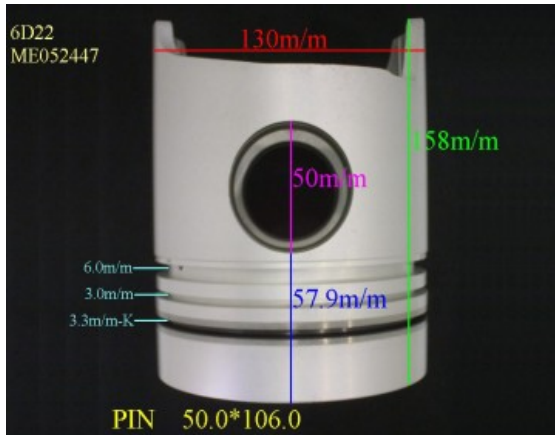

Piston Set – MITSUBISHI

6D22 ME052447

Category: Piston Set / MITSUBISHI PISTON SET

Model No: ME052447 / Size: STD

The range of our product is covering diesel engine and heavy duty parts, such as

4D31:ME012131,4D31T:ME012858,4D32:ME012174,
4D33:ME016895,ME016897,
4D34:ME012928,ME082584,4D34T:ME013325,ME220470,
4D35:ME014693,
4D56:MD304835,4DQ5:30617-57105,4DR7:ME021861,
4M40:ME200689,
4M40T:ME203223,4M41T:ME191470,4M51:ME240047,
6D14:ME032626,6D14T:ME032742,
6D14-2AT:ME072047,6D15:ME032480,ME033934,
6D15-3AT:ME072055,6D16:ME072602,
6D16T:ME072065,6D17:ME072548,6D22:ME052447,
6D22T:ME052664,6D24T:ME151416,
6DB1:30017-90100,6M61:ME131943,8DC7:ME062280,
8DC9:ME062336,8DC11:ME093427,
8M20:ME160286,ME161112,8M21:ME161300,
S4F:36717-41100,S4S:32A17-00100,
S6A2:32517-91100,S6A3:35A17-30100,S6B2:36217-70700,
S6B3:34A17-00200,
S6R2:37517-25100,