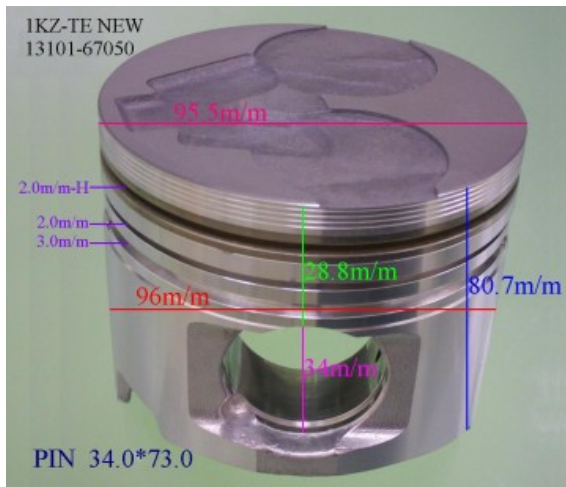

Piston Set – TOYOTA

1KZ 13101-67050

Category: Piston Set / TOYOTA PISTON SET

Model No: 13101-67050 / Size: STD

We are mainly specialized in Heavy Duty Spare Parts and diesel & gasoline engine spare parts of various Japanese and Korea brands. For Komatsu parts, we can supply all kinds of Komatsu engine models, like 6D95, 6D105, 6D108, S6D110, S6D125, S6D140, S6D155, S6D170, NT855, NH222, etc. For Cummins parts, 3B, 3BT, 4B, 6BT, 6CT, LT10 and caterpillar parts, such as 3304, 3306, 3406, 3408, 3508, 3412, 3512?etc. And for Mitsubishi, we supply S4E, S6E, S4S, S4F, S4K, S6B, S6K, S6A, S6A2, S6A3, S6N, S6R2, S6F, 6D31, 6D34, 6D14, 6D17, 8DC8 ~ 8DC11...etc for industry & marine.