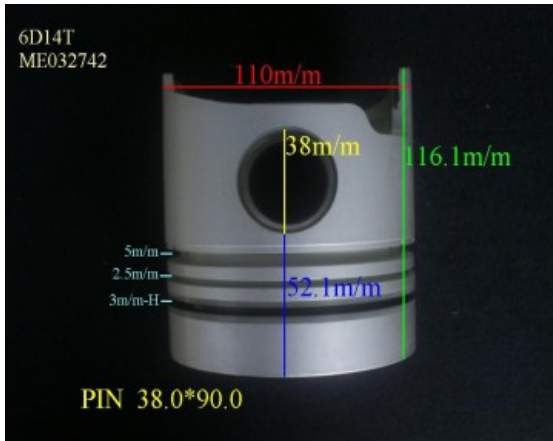

Piston Set – MITSUBISHI

6D14T ME032742

Category: Piston Set / MITSUBISHI PISTON SET

Model No: ME032742 / Size: STD

The range of our product is covering diesel engine and heavy duty parts, such as

4D31:ME012131,4D31T:ME012858,4D32:ME012174,
4D33:ME016895,ME016897,
4D34:ME012928,ME082584,4D34T:ME013325,ME220470,
4D35:ME014693,
4D56:MD304835,4DQ5:30617-57105,4DR7:ME021861,
4M40:ME200689,
4M40T:ME203223,4M41T:ME191470,4M51:ME240047,
6D14:ME032626,6D14T:ME032742,
6D14-2AT:ME072047,6D15:ME032480,ME033934,
6D15-3AT:ME072055,6D16:ME072602,
6D16T:ME072065,6D17:ME072548,6D22:ME052447,
6D22T:ME052664,6D24T:ME151416,
6DB1:30017-90100,6M61:ME131943,8DC7:ME062280,
8DC9:ME062336,8DC11:ME093427,
8M20:ME160286,ME161112,8M21:ME161300,
S4F:36717-41100,S4S:32A17-00100,
S6A2:32517-91100,S6A3:35A17-30100,S6B2:36217-70700,
S6B3:34A17-00200,
S6R2:37517-25100,