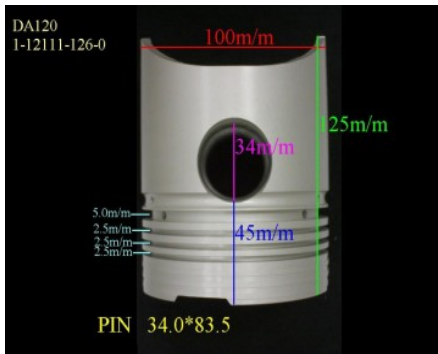

Piston Set – ISUZU

DA120 1-12111-126-0

Category: Piston Set / ISUZU PISTON SET

Model No: 1-12111-126-0 / Size: STD

The range of our product is covering diesel engine and heavy duty parts,

4BD1T:8-94154-734-0,4BE1:8-94438-989-1,4HE1TC:8-97176-653-0,4HF1:8-97095-585-0,4HG1:8-97221-666-0,4HG1T:8-97221-706-1,4HJ1:8-97221-454-0,4HL1:8-97312643-0,4JA1:8-97089-892-0,4JA1T:8-97176-691-0,4JB1T:8-94390-621-0,4JG1:8-97220-604-0,4JG2:8-97176-622-0,4JG2T:8-97176-6240,4JH1:8-97941-047-3,4JK1:8-97555-672-2,6BD1:5-12111-068-0,6BD1T:1-12111-773-0,6BF1:1-12111-345-0,6BG1:1-12111-377-4,6BG1T:1-12111-761-0,6BG1TC:1-12111-626-0,6BG1T-4RING:8-97254-351-0,6HE1T:8-94391-596-1,6HH1:8-97391-598-0,6HK1:1-12111-976-0,6HK1T:8-98023-526-1,6SD1T:1-12111-555-1,6SD1TC:1-12111-913-0,6SD1T-4RING:1-12111-842-0,6WG1:1-12111-937-0,6RB1TC:1-12111-648-0,DA120:1-12111-126-0, DA640:1-12111-867-0,