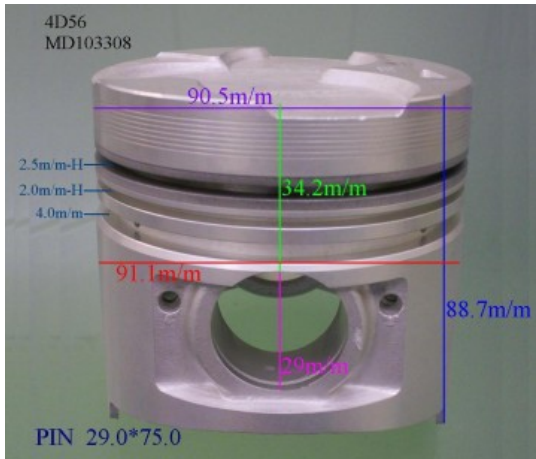

Piston Set – MITSUBISHI

4D56=MD103308

Category: Piston Set / MITSUBISHI PISTON SET

Model No: MD103308 / Size: STD

The range of our product is covering diesel engine and heavy duty parts, such as

4D31:ME012131,4D31T:ME012858,4D32:ME012174,
4D33:ME016895,ME016897,
4D34:ME012928,ME082584,4D34T:ME013325,ME220470,
4D35:ME014693,
4D56:MD304835,4DQ5:30617-57105,4DR7:ME021861,
4M40:ME200689,
4M40T:ME203223,4M41T:ME191470,4M51:ME240047,
6D14:ME032626,6D14T:ME032742,
6D14-2AT:ME072047,6D15:ME032480,ME033934,
6D15-3AT:ME072055,6D16:ME072602,
6D16T:ME072065,6D17:ME072548,6D22:ME052447,
6D22T:ME052664,6D24T:ME151416,
6DB1:30017-90100,6M61:ME131943,8DC7:ME062280,
8DC9:ME062336,8DC11:ME093427,
8M20:ME160286,ME161112,8M21:ME161300,
S4F:36717-41100,S4S:32A17-00100,
S6A2:32517-91100,S6A3:35A17-30100,S6B2:36217-70700,
S6B3:34A17-00200,
S6R2:37517-25100,