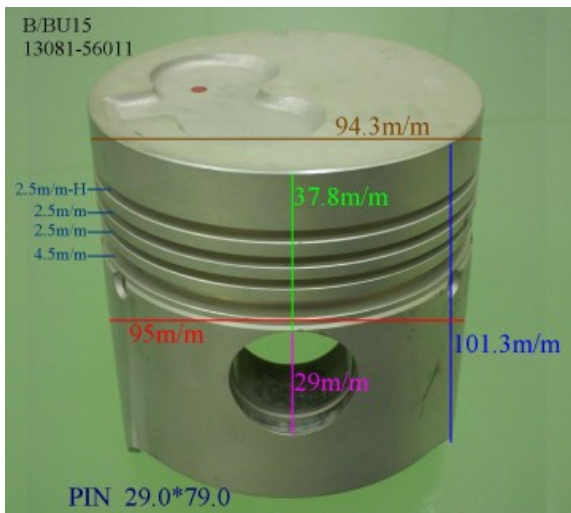

B/BU15 13081-56011

Category: Piston Set / TOYOTA PISTON SET

Model No: 13081-56011 / Size: STD

We are mainly specialized in Heavy Duty Spare Parts and diesel & gasoline engine spare parts of various Japanese and Korea brands. For Komatsu parts, we can supply all kinds of Komatsu engine models, like 6D95, 6D105, 6D108, S6D110, S6D125, S6D140, S6D155, S6D170, NT855, NH222, etc. For Cummins parts, 3B, 3BT, 4B, 6BT, 6CT, LT10 and caterpillar parts, such as 3304, 3306, 3406, 3408, 3508, 3412, 3512?etc. And for Mitsubishi, we supply S4E, S6E, S4S, S4F, S4K, S6B, S6K, S6A, S6A2, S6A3, S6N, S6R2, S6F, 6D31, 6D34, 6D14, 6D17, 8DC8 ~ 8DC11...etc for industry & marine.