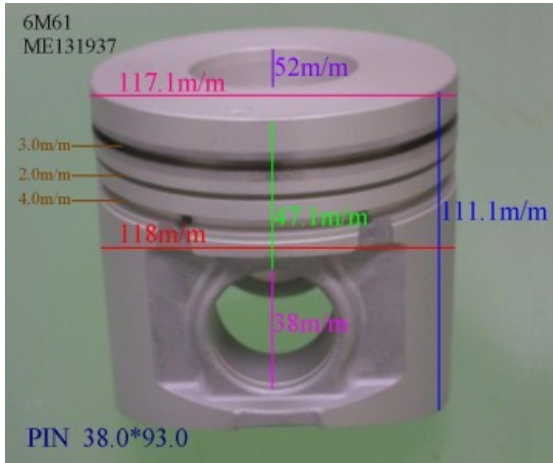

Piston Set – MITSUBISHI

6M61 ME131937

Category: Piston Set / MITSUBISHI PISTON SET

Model No: ME131937 / Size: STD

The range of our product is covering diesel engine and heavy duty parts, such as

4D31:ME012131,4D31T:ME012858,4D32:ME012174,
4D33:ME016895,ME016897,
4D34:ME012928,ME082584,4D34T:ME013325,ME220470,
4D35:ME014693,
4D56:MD304835,4DQ5:30617-57105,4DR7:ME021861,
4M40:ME200689,
4M40T:ME203223,4M41T:ME191470,4M51:ME240047,
6D14:ME032626,6D14T:ME032742,
6D14-2AT:ME072047,6D15:ME032480,ME033934,
6D15-3AT:ME072055,6D16:ME072602,
6D16T:ME072065,6D17:ME072548,6D22:ME052447,
6D22T:ME052664,6D24T:ME151416,
6DB1:30017-90100,6M61:ME131943,8DC7:ME062280,
8DC9:ME062336,8DC11:ME093427,
8M20:ME160286,ME161112,8M21:ME161300,
S4F:36717-41100,S4S:32A17-00100,
S6A2:32517-91100,S6A3:35A17-30100,S6B2:36217-70700,
S6B3:34A17-00200,
S6R2:37517-25100,