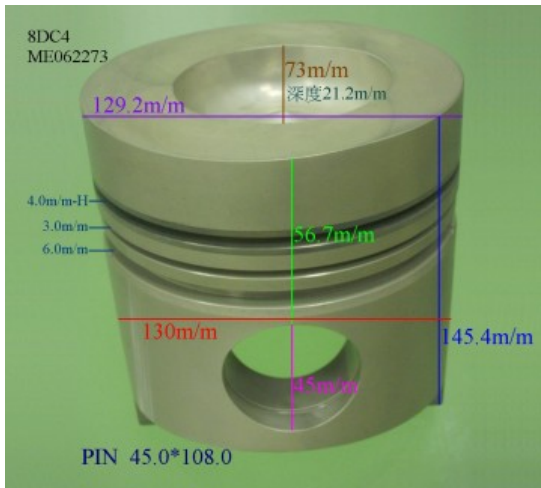

Piston Set – MITSUBISHI

8DC4 ME062273

Category: Piston Set / MITSUBISHI PISTON SET

Model No: ME062273 / Size: STD

The range of our product is covering diesel engine and heavy duty parts, such as

4D31:ME012131,4D31T:ME012858,4D32:ME012174,
4D33:ME016895,ME016897,
4D34:ME012928,ME082584,4D34T:ME013325,ME220470,
4D35:ME014693,
4D56:MD304835,4DQ5:30617-57105,4DR7:ME021861,
4M40:ME200689,
4M40T:ME203223,4M41T:ME191470,4M51:ME240047,
6D14:ME032626,6D14T:ME032742,
6D14-2AT:ME072047,6D15:ME032480,ME033934,
6D15-3AT:ME072055,6D16:ME072602,
6D16T:ME072065,6D17:ME072548,6D22:ME052447,
6D22T:ME052664,6D24T:ME151416,
6DB1:30017-90100,6M61:ME131943,8DC7:ME062280,
8DC9:ME062336,8DC11:ME093427,
8M20:ME160286,ME161112,8M21:ME161300,
S4F:36717-41100,S4S:32A17-00100,
S6A2:32517-91100,S6A3:35A17-30100,S6B2:36217-70700,
S6B3:34A17-00200,
S6R2:37517-25100,