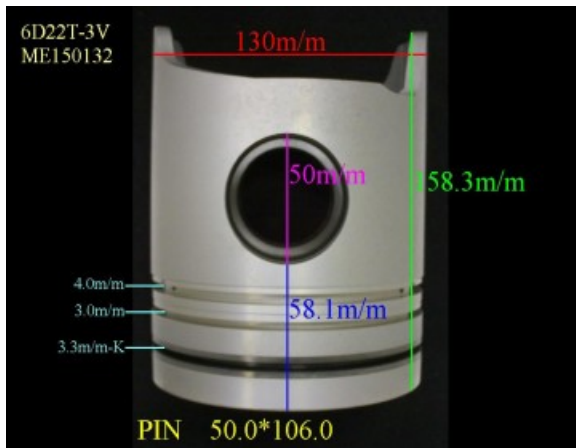

Piston Set – MITSUBISHI

6D22T-3V ME150132

Category: Piston Set / MITSUBISHI PISTON SET

Model No: ME150132 / Size: STD

The range of our product is covering diesel engine and heavy duty parts, such as

4D31:ME012131,4D31T:ME012858,4D32:ME012174,
4D33:ME016895,ME016897,
4D34:ME012928,ME082584,4D34T:ME013325,ME220470,
4D35:ME014693,
4D56:MD304835,4DQ5:30617-57105,4DR7:ME021861,
4M40:ME200689,
4M40T:ME203223,4M41T:ME191470,4M51:ME240047,
6D14:ME032626,6D14T:ME032742,
6D14-2AT:ME072047,6D15:ME032480,ME033934,
6D15-3AT:ME072055,6D16:ME072602,
6D16T:ME072065,6D17:ME072548,6D22:ME052447,
6D22T:ME052664,6D24T:ME151416,
6DB1:30017-90100,6M61:ME131943,8DC7:ME062280,
8DC9:ME062336,8DC11:ME093427,
8M20:ME160286,ME161112,8M21:ME161300,
S4F:36717-41100,S4S:32A17-00100,
S6A2:32517-91100,S6A3:35A17-30100,S6B2:36217-70700,
S6B3:34A17-00200,
S6R2:37517-25100,