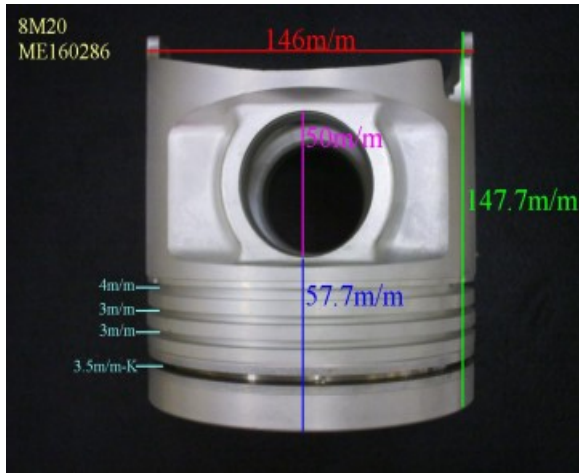

Piston Set – MITSUBISHI

8M20 ME160286

Category: Piston Set / MITSUBISHI PISTON SET

Model No: ME160286 / Size: STD

The range of our product is covering diesel engine and heavy duty parts, such as

4D31:ME012131,4D31T:ME012858,4D32:ME012174,
4D33:ME016895,ME016897,
4D34:ME012928,ME082584,4D34T:ME013325,ME220470,
4D35:ME014693,
4D56:MD304835,4DQ5:30617-57105,4DR7:ME021861,
4M40:ME200689,
4M40T:ME203223,4M41T:ME191470,4M51:ME240047,
6D14:ME032626,6D14T:ME032742,
6D14-2AT:ME072047,6D15:ME032480,ME033934,
6D15-3AT:ME072055,6D16:ME072602,
6D16T:ME072065,6D17:ME072548,6D22:ME052447,
6D22T:ME052664,6D24T:ME151416,
6DB1:30017-90100,6M61:ME131943,8DC7:ME062280,
8DC9:ME062336,8DC11:ME093427,
8M20:ME160286,ME161112,8M21:ME161300,
S4F:36717-41100,S4S:32A17-00100,
S6A2:32517-91100,S6A3:35A17-30100,S6B2:36217-70700,
S6B3:34A17-00200,
S6R2:37517-25100,