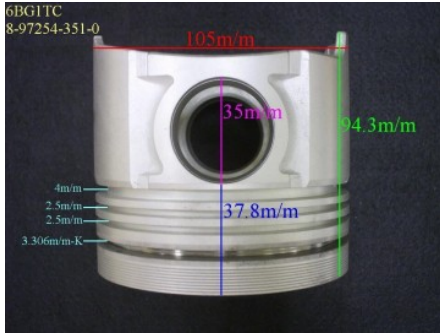

Piston Set – ISUZU

6BG1TC-4R 8-97254-351-0

Category: Piston Set / ISUZU PISTON SET

Model No: 8-97254-351-0 / Size: STD

The range of our product is covering diesel engine and heavy duty parts,

4BD1T:8-94154-734-0,4BE1:8-94438-989-1,4HE1TC:8-97176-653-0,
4HF1:8-97095-585-0,4HG1:8-97221-666-0,4HG1T:8-97221-706-1,
4HJ1:8-97221-454-0,4HL1:8-97312643-0,4JA1:8-97089-892-0,
4JA1T:8-97176-691-0,4JB1T:8-94390-621-0,4JG1:8-97220-604-0,
4JG2:8-97176-622-0,4JG2T:8-97176-6240,4JH1:8-97941-047-3,
4JK1:8-97555-672-2,6BD1:5-12111-068-0,6BD1T:1-12111-773-0,
6BF1:1-12111-345-0,6BG1:1-12111-377-4,6BG1T:1-12111-761-0,
6BG1TC:1-12111-626-0,6BG1T-4RING:8-97254-351-0,
6HE1T:8-94391-596-1,6HH1:8-97391-598-0,6HK1:1-12111-976-0,
6HK1T:8-98023-526-1, 6SD1T:1-12111-555-1,
6SD1TC:1-12111-913-0,6SD1T-4RING:1-12111-842-0,
6WG1:1-12111-937-0,6RB1TC:1-12111-648-0, DA120:1-12111-126-0,
DA640:1-12111-867-0,