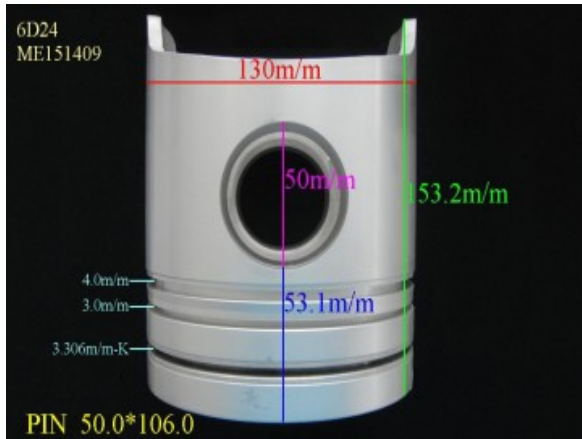

Piston Set – MITSUBISHI

6D24T ME151409

Category: Piston Set / MITSUBISHI PISTON SET

Model No: ME151409 / Size: STD

The range of our product is covering diesel engine and heavy duty parts, such as

4D31:ME012131,4D31T:ME012858,4D32:ME012174,
4D33:ME016895,ME016897,
4D34:ME012928,ME082584,4D34T:ME013325,ME220470,
4D35:ME014693,
4D56:MD304835,4DQ5:30617-57105,4DR7:ME021861,
4M40:ME200689,
4M40T:ME203223,4M41T:ME191470,4M51:ME240047,
6D14:ME032626,6D14T:ME032742,
6D14-2AT:ME072047,6D15:ME032480,ME033934,
6D15-3AT:ME072055,6D16:ME072602,
6D16T:ME072065,6D17:ME072548,6D22:ME052447,
6D22T:ME052664,6D24T:ME151416,
6DB1:30017-90100,6M61:ME131943,8DC7:ME062280,
8DC9:ME062336,8DC11:ME093427,
8M20:ME160286,ME161112,8M21:ME161300,
S4F:36717-41100,S4S:32A17-00100,
S6A2:32517-91100,S6A3:35A17-30100,S6B2:36217-70700,
S6B3:34A17-00200,
S6R2:37517-25100,