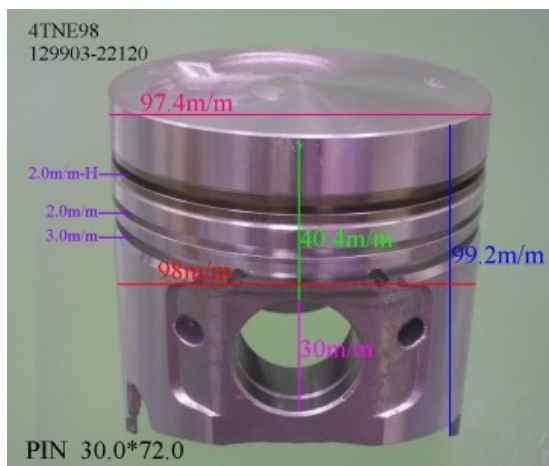

Piston Set – YANMAR

4TNE98

Category: Piston Set / YANMAR PISTON SET

Model No: 129903-22120 / Size: STD

The range of our product is covering diesel engine and heavy duty parts, such as 3S15,4D84,4D94LE,4TNE98,4TNV98,6GH-STE,6GH-UTE, 6LA-AKUT,6LA-DT,6LA-HST