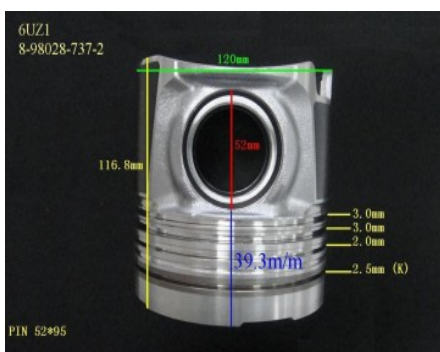

6UZ1 8-98028-737-2

Category: Piston Set / ISUZU PISTON SET

Model No: 8-98028-737-2 / Size: STD

The range of our product is covering diesel engine and heavy duty parts,

4BD1T:8-94154-734-0,4BE1:8-94438-989-1,4HE1TC:8-97176-653-0,
4HF1:8-97095-585-0,4HG1:8-97221-666-0,4HG1T:8-97221-706-1,
4HJ1:8-97221-454-0,4HL1:8-97312643-0,4JA1:8-97089-892-0,
4JA1T:8-97176-691-0,4JB1T:8-94390-621-0,4JG1:8-97220-604-0,
4JG2:8-97176-622-0,4JG2T:8-97176-6240,4JH1:8-97941-047-3,
4JK1:8-97555-672-2,6BD1:5-12111-068-0,6BD1T:1-12111-773-0,
6BF1:1-12111-345-0,6BG1:1-12111-377-4,6BG1T:1-12111-761-0,
6BG1TC:1-12111-626-0,6BG1T-4RING:8-97254-351-0,
6HE1T:8-94391-596-1,6HH1:8-97391-598-0,6HK1:1-12111-976-0,
6HK1T:8-98023-526-1, 6SD1T:1-12111-555-1,
6SD1TC:1-12111-913-0,6SD1T-4RING:1-12111-842-0,
6WG1:1-12111-937-0,6RB1TC:1-12111-648-0,
DA120:1-12111-126-0, DA640:1-12111-867-0,