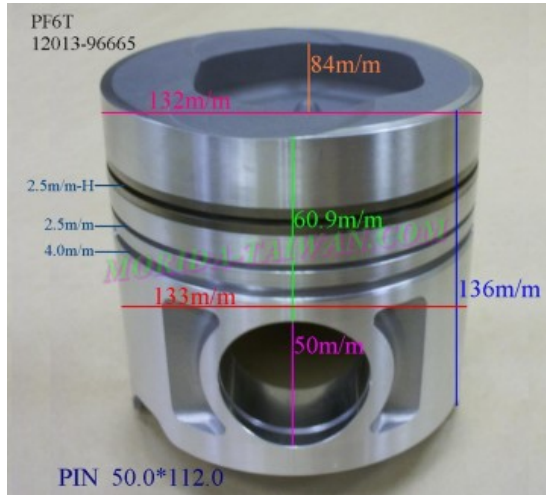

Piston Set – NISSAN

PF6T 12013-96665

Category: Piston Set / NISSAN PISTON SET

Model No: 12013-96665 / Size: STD

The range of our product is covering diesel engine and heavy duty parts, such as

BD25:12010-87G11,BD30:12011-54T00,BD30T:12010-96T06,
FD6T:12011-Z5509,FD33:12011-T9313,
FD33T:12010-T9300,FD35:12010-01T04,FD35T:12011-01T03,
FD46:12010-0T312,FE6T:12010-96507,
FE6TA:12010-Z5507,NE6T:12011-95074,NF6TA:12011-95516,
PD6:12011-96007,PD6T:12011-96009,
PE6:12011-96516,PE6T:12011-96564,PE6TB:12011-96000,
PF6:12011-96964,PF6T:12013-96669,
PF6TA:12011-94690,QD32:12010-2S606,SD23:12010-09W10,
TD23:12010-02N07,TD25:12010-44G02,
TD27:12011-43G01,TD27T:12010-31N03,