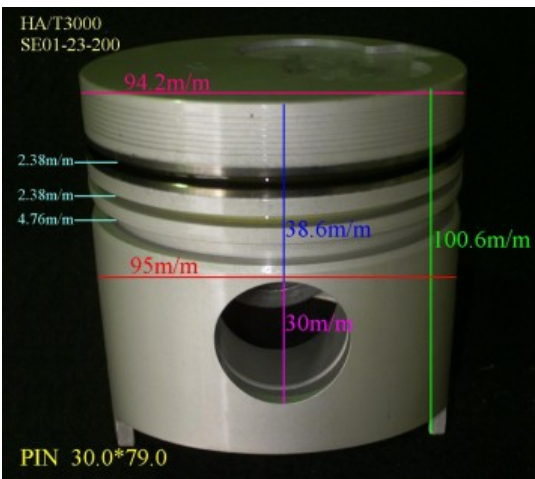

HA/T3000 SE01-23-200

Category: Piston Set / MAZDA PISTON SET

Model No: SE01-23-200 / Size: STD

The range of our product is covering diesel engine and heavy duty parts, such as

FE:FE01-23-200,FEJK:FEJK-11-SAOA,HA(T3000):SE01-23-200, HA(E3000):0933-23-200,S5(E2500):S509-99-111, SL:SL07-23-200A,SLT:SL50-11-SAO,TF:TF20-11-SAO, TM(T4500):TM01-11-102,WL-C:WLYE-11-SAO, WLT:WLY8-11-SAO,WL:WLY1-11-SAOC, XA:S501-23-200,