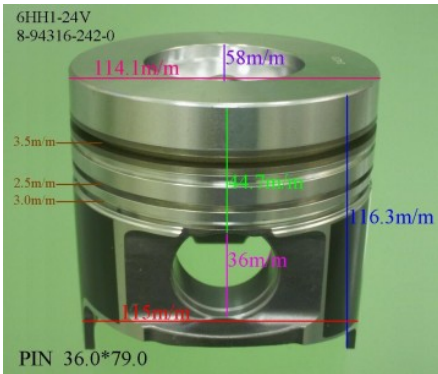

Piston Set – ISUZU

6HH1-24V 8-94316-242-0

Category: Piston Set / ISUZU PISTON SET

Model No: 8-94316-242-0 / Size: STD

The range of our product is covering diesel engine and heavy duty parts,

4BD1T:8-94154-734-0,4BE1:8-94438-989-1,4HE1TC:8-97176-653-0,
4HF1:8-97095-585-0,4HG1:8-97221-666-0,4HG1T:8-97221-706-1,
4HJ1:8-97221-454-0,4HL1:8-97312643-0,4JA1:8-97089-892-0,
4JA1T:8-97176-691-0,4JB1T:8-94390-621-0,4JG1:8-97220-604-0,
4JG2:8-97176-622-0,4JG2T:8-97176-6240,4JH1:8-97941-047-3,
4JK1:8-97555-672-2,6BD1:5-12111-068-0,6BD1T:1-12111-773-0,
6BF1:1-12111-345-0,6BG1:1-12111-377-4,6BG1T:1-12111-761-0,
6BG1TC:1-12111-626-0,6BG1T-4RING:8-97254-351-0,
6HE1T:8-94391-596-1,6HH1:8-97391-598-0,6HK1:1-12111-976-0,
6HK1T:8-98023-526-1, 6SD1T:1-12111-555-1,
6SD1TC:1-12111-913-0,6SD1T-4RING:1-12111-842-0,
6WG1:1-12111-937-0,6RB1TC:1-12111-648-0, DA120:1-12111-126-0,
DA640:1-12111-867-0,