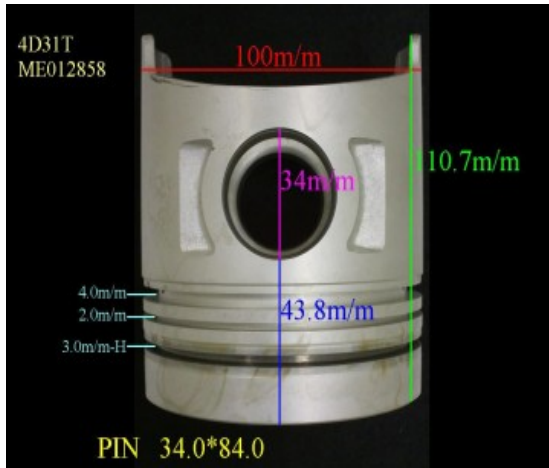

Piston Set – MITSUBISHI

4D31T PISTON

Category: Piston Set / MITSUBISHI PISTON SET

Model No: ME012858 / Size: STD

The range of our product is covering diesel engine and heavy duty parts, such as

4D31:ME012131,4D31T:ME012858,4D32:ME012174,
4D33:ME016895,ME016897,
4D34:ME012928,ME082584,4D34T:ME013325,ME220470,
4D35:ME014693,
4D56:MD304835,4DQ5:30617-57105,4DR7:ME021861,
4M40:ME200689,
4M40T:ME203223,4M41T:ME191470,4M51:ME240047,
6D14:ME032626,6D14T:ME032742,
6D14-2AT:ME072047,6D15:ME032480,ME033934,
6D15-3AT:ME072055,6D16:ME072602,
6D16T:ME072065,6D17:ME072548,6D22:ME052447,
6D22T:ME052664,6D24T:ME151416,
6DB1:30017-90100,6M61:ME131943,8DC7:ME062280,
8DC9:ME062336,8DC11:ME093427,
8M20:ME160286,ME161112,8M21:ME161300,
S4F:36717-41100,S4S:32A17-00100,
S6A2:32517-91100,S6A3:35A17-30100,S6B2:36217-70700,
S6B3:34A17-00200,
S6R2:37517-25100,