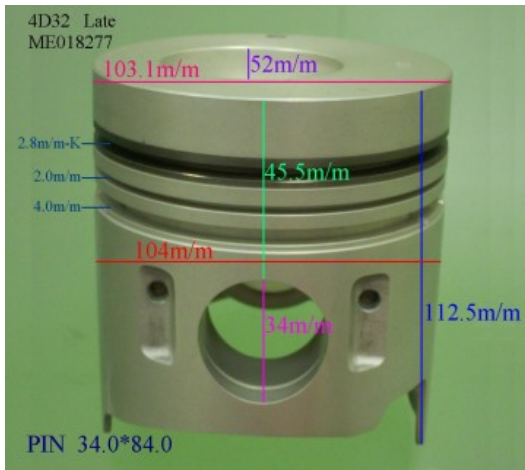

Piston Set – MITSUBISHI

4D32=ME018277

Category: Piston Set / MITSUBISHI PISTON SET

Model No: ME018277 / Size: STD

The range of our product is covering diesel engine and heavy duty parts, such as

4D31:ME012131,4D31T:ME012858,4D32:ME012174,
4D33:ME016895,ME016897,
4D34:ME012928,ME082584,4D34T:ME013325,ME220470,
4D35:ME014693,
4D56:MD304835,4DQ5:30617-57105,4DR7:ME021861,
4M40:ME200689,
4M40T:ME203223,4M41T:ME191470,4M51:ME240047,
6D14:ME032626,6D14T:ME032742,
6D14-2AT:ME072047,6D15:ME032480,ME033934,
6D15-3AT:ME072055,6D16:ME072602,
6D16T:ME072065,6D17:ME072548,6D22:ME052447,
6D22T:ME052664,6D24T:ME151416,
6DB1:30017-90100,6M61:ME131943,8DC7:ME062280,
8DC9:ME062336,8DC11:ME093427,
8M20:ME160286,ME161112,8M21:ME161300,
S4F:36717-41100,S4S:32A17-00100,
S6A2:32517-91100,S6A3:35A17-30100,S6B2:36217-70700,
S6B3:34A17-00200,
S6R2:37517-25100,