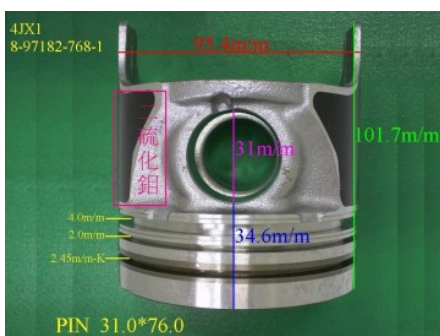

4JX1 8-97182-768-1

Category: Piston Set / ISUZU PISTON SET

Model No: 8-97182-768-1 / Size: STD

The range of our product is covering diesel engine and heavy duty parts,

4BD1T:8-94154-734-0,4BE1:8-94438-989-1,4HE1TC:8-97176-653-0,
4HF1:8-97095-585-0,4HG1:8-97221-666-0,4HG1T:8-97221-706-1,
4HJ1:8-97221-454-0,4HL1:8-97312643-0,4JA1:8-97089-892-0,
4JA1T:8-97176-691-0,4JB1T:8-94390-621-0,4JG1:8-97220-604-0,
4JG2:8-97176-622-0,4JG2T:8-97176-6240,4JH1:8-97941-047-3,4JK1:8-9
7555-672-2,6BD1:5-12111-068-0,6BD1T:1-12111-773-0,
6BF1:1-12111-345-0,6BG1:1-12111-377-4,6BG1T:1-12111-761-0,
6BG1TC:1-12111-626-0,6BG1T-4RING:8-97254-351-0,6HE1T:8-94391-5
96-1,6HH1:8-97391-598-0,6HK1:1-12111-976-0,
6HK1T:8-98023-526-1, 6SD1T:1-12111-555-1,
6SD1TC:1-12111-913-0,6SD1T-4RING:1-12111-842-0,
6WG1:1-12111-937-0,6RB1TC:1-12111-648-0,DA120:1-12111-126-0,
DA640:1-12111-867-0,