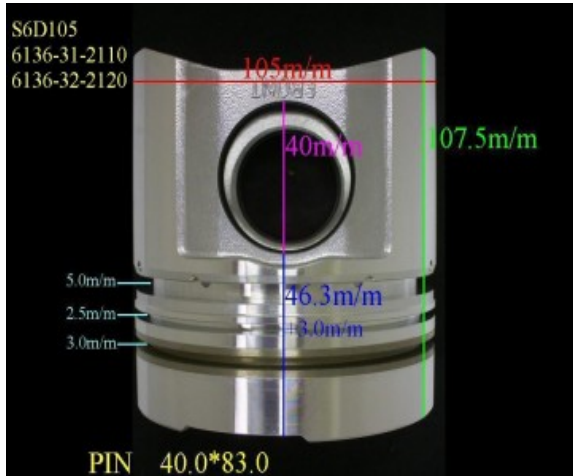

Piston Set – KOMATSU

6D105 6136-31-2110

Category: Piston Set / KOMATSU PISTON SET

Model No: 6136-31-2110 / Size: STD

The range of our product is covering diesel engine and heavy duty parts, such as

S6D95: 6207-31-2141, 6207-31-2120, 6207-31-2180,
S6D105: 6137-32-2130, 6137-32-2110, 6137-32-2010,
6137-31-2020,