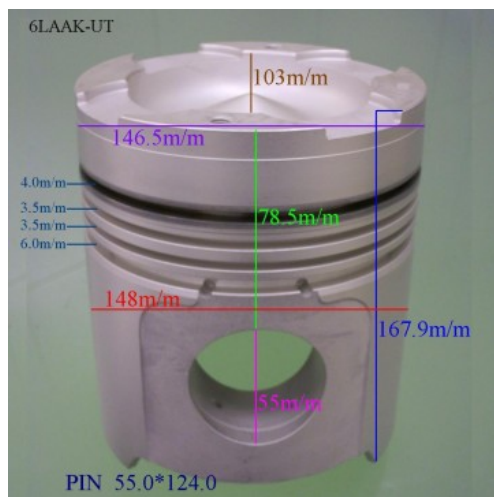

Piston Set – YANMAR

6KH-132.9m/m

Category: Piston Set / YANMAR PISTON SET

Model No: 6KH-132.9m/m / Size: STD

The range of our product is covering diesel engine and heavy duty parts, such as
3S15,4D84,4D94LE,4TNE98,4TNV98,6GH-STE,6GH-UTE,
6LA-AKUT,6LA-DT,6LA-HST