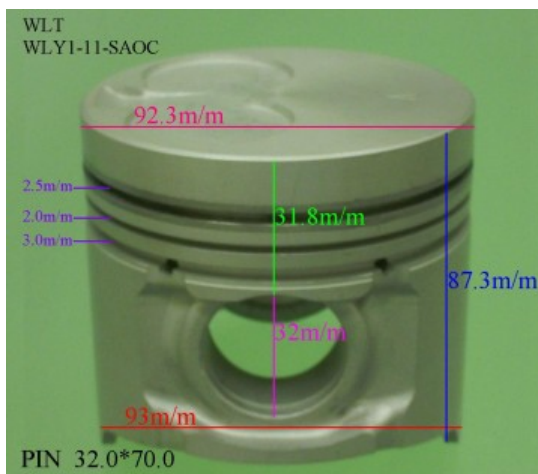

WLT WLY8-11SAO

Category: Piston Set / MAZDA PISTON SET

Model No: WLY8-11-SAO / Size: STD

The range of our product is covering diesel engine and heavy duty parts, such as

FE:FE01-23-200,FEJK:FEJK-11-SAOA,HA(T3000):SE01-23-200, HA(E3000):0933-23-200,S5(E2500):S509-99-111, SL:SL07-23-200A,SLT:SL50-11-SAO,TF:TF20-11-SAO, TM(T4500):TM01-11-102,WL-C:WLYE-11-SAO, WLT:WLY8-11-SAO,WL:WLY1-11-SAOC, XA:S501-23-200,