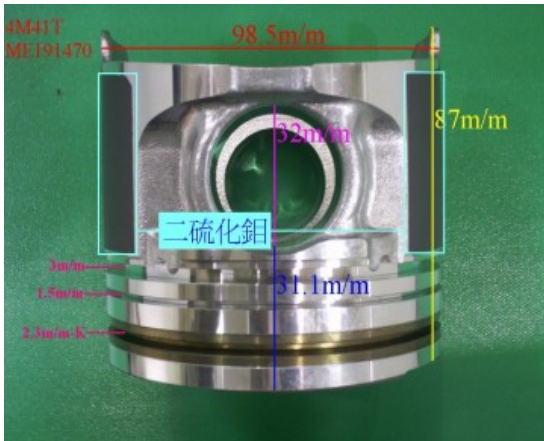

Piston Set – MITSUBISHI

4M41T

Category: Piston Set / MITSUBISHI PISTON SET

Model No: ME191470 / Size: STD

The range of our product is covering diesel engine and heavy duty parts, such as

4D31:ME012131,4D31T:ME012858,4D32:ME012174,
4D33:ME016895,ME016897,
4D34:ME012928,ME082584,4D34T:ME013325,ME220470,
4D35:ME014693,
4D56:MD304835,4DQ5:30617-57105,4DR7:ME021861,
4M40:ME200689,
4M40T:ME203223,4M41T:ME191470,4M51:ME240047,
6D14:ME032626,6D14T:ME032742,
6D14-2AT:ME072047,6D15:ME032480,ME033934,
6D15-3AT:ME072055,6D16:ME072602,
6D16T:ME072065,6D17:ME072548,6D22:ME052447,
6D22T:ME052664,6D24T:ME151416,
6DB1:30017-90100,6M61:ME131943,8DC7:ME062280,
8DC9:ME062336,8DC11:ME093427,
8M20:ME160286,ME161112,8M21:ME161300,
S4F:36717-41100,S4S:32A17-00100,
S6A2:32517-91100,S6A3:35A17-30100,S6B2:36217-70700,
S6B3:34A17-00200,
S6R2:37517-25100,