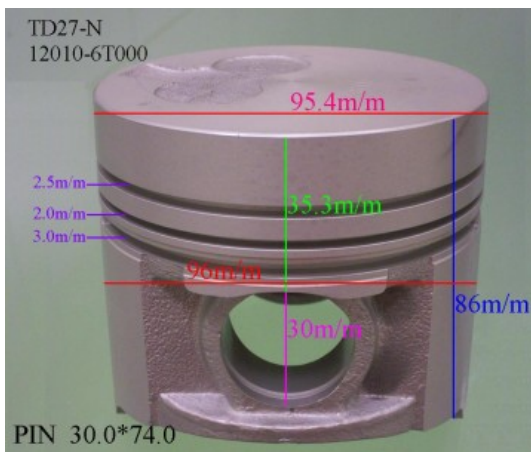

TD27-N 12011-6T000

Category: Piston Set / NISSAN PISTON SET

Model No: 12011-6T000 / Size: STD

The range of our product is covering diesel engine and heavy duty parts, such as

BD25:12010-87G11,BD30:12011-54T00,BD30T:12010-96T06,
FD6T:12011-Z5509,FD33:12011-T9313,
FD33T:12010-T9300,FD35:12010-01T04,FD35T:12011-01T03,
FD46:12010-0T312,FE6T:12010-96507,
FE6TA:12010-Z5507,NE6T:12011-95074,NF6TA:12011-95516,
PD6:12011-96007,PD6T:12011-96009,
PE6:12011-96516,PE6T:12011-96564,PE6TB:12011-96000,
PF6:12011-96964,PF6T:12013-96669,
PF6TA:12011-94690,QD32:12010-2S606,SD23:12010-09W10,
TD23:12010-02N07,TD25:12010-44G02,
TD27:12011-43G01,TD27T:12010-31N03,