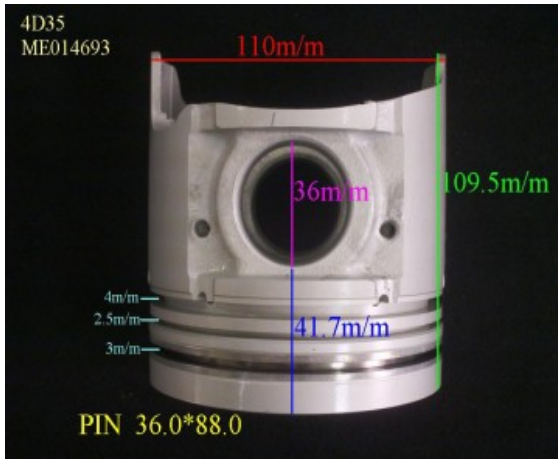

Piston Set – MITSUBISHI

4D35=ME014693

Category: Piston Set / MITSUBISHI PISTON SET

Model No: ME014693 / Size: STD

The range of our product is covering diesel engine and heavy duty parts, such as

4D31:ME012131,4D31T:ME012858,4D32:ME012174,
4D33:ME016895,ME016897,
4D34:ME012928,ME082584,4D34T:ME013325,ME220470,
4D35:ME014693,
4D56:MD304835,4DQ5:30617-57105,4DR7:ME021861,
4M40:ME200689,
4M40T:ME203223,4M41T:ME191470,4M51:ME240047,
6D14:ME032626,6D14T:ME032742,
6D14-2AT:ME072047,6D15:ME032480,ME033934,
6D15-3AT:ME072055,6D16:ME072602,
6D16T:ME072065,6D17:ME072548,6D22:ME052447,
6D22T:ME052664,6D24T:ME151416,
6DB1:30017-90100,6M61:ME131943,8DC7:ME062280,
8DC9:ME062336,8DC11:ME093427,
8M20:ME160286,ME161112,8M21:ME161300,
S4F:36717-41100,S4S:32A17-00100,
S6A2:32517-91100,S6A3:35A17-30100,S6B2:36217-70700,
S6B3:34A17-00200,
S6R2:37517-25100,