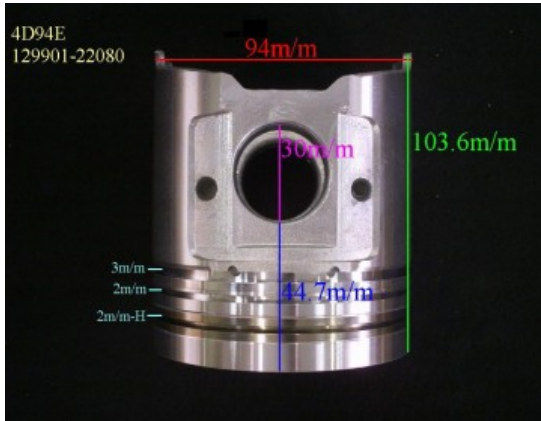

NH220: 6620-31-2110, NT855: 6711-31-2110

Piston Set – KOMATSU

4D94E 129901-22080

Category: Piston Set / KOMATSU PISTON SET

Model No: 129901-22080 / Size: STD

The range of our product is covering diesel engine and heavy duty parts, such as