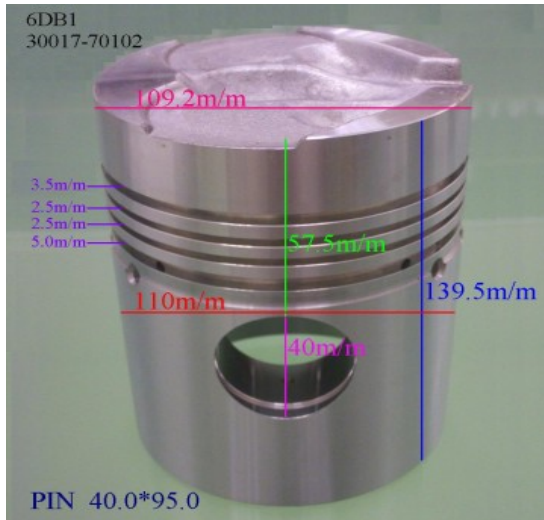

Piston Set – MITSUBISHI

6DB1 30017-70102

Category: Piston Set / MITSUBISHI PISTON SET

Model No: 30017-70102 / Size: STD

The range of our product is covering diesel engine and heavy duty parts, such as

4D31:ME012131,4D31T:ME012858,4D32:ME012174,
4D33:ME016895,ME016897,
4D34:ME012928,ME082584,4D34T:ME013325,ME220470,
4D35:ME014693,
4D56:MD304835,4DQ5:30617-57105,4DR7:ME021861,
4M40:ME200689,
4M40T:ME203223,4M41T:ME191470,4M51:ME240047,
6D14:ME032626,6D14T:ME032742,
6D14-2AT:ME072047,6D15:ME032480,ME033934,
6D15-3AT:ME072055,6D16:ME072602,
6D16T:ME072065,6D17:ME072548,6D22:ME052447,
6D22T:ME052664,6D24T:ME151416,
6DB1:30017-90100,6M61:ME131943,8DC7:ME062280,
8DC9:ME062336,8DC11:ME093427,
8M20:ME160286,ME161112,8M21:ME161300,
S4F:36717-41100,S4S:32A17-00100,
S6A2:32517-91100,S6A3:35A17-30100,S6B2:36217-70700,
S6B3:34A17-00200,
S6R2:37517-25100,