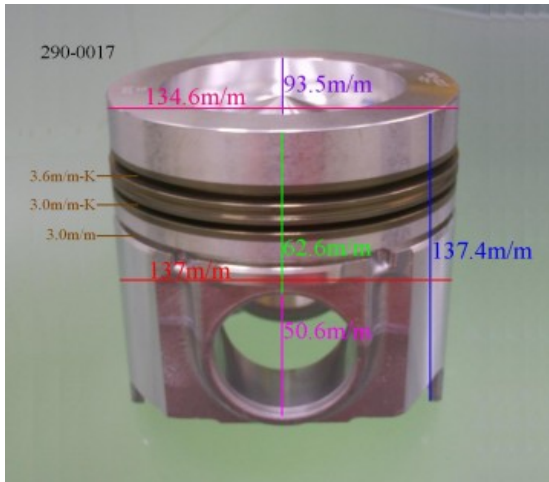

Piston Set – CATERPILLAR

290-0017

Category: Piston Set / CATERPILLAR PISTON SET

Model No: 290-0017 / Size: STD

We are mainly specialized in Heavy Duty Spare Parts and diesel & gasoline engine spare parts of various Japanese and Korea brands. For Komatsu parts, we can supply all kinds of Komatsu engine models, like 6D95, 6D105, 6D108, S6D110, S6D125, S6D140, S6D155, S6D170, NT855, NH222, etc. For Cummins parts, 3B, 3BT, 4B, 6BT, 6CT, LT10 and caterpillar parts, such as 3304, 3306, 3406, 3408, 3508, 3412, 3512?etc. And for Mitsubishi, we supply S4E, S6E, S4S, S4F, S4K, S6B, S6K, S6A, S6A2, S6A3, S6N, S6R2, S6F, 6D31, 6D34, 6D14, 6D17, 8DC8 ~ 8DC11...etc for industry & marine.