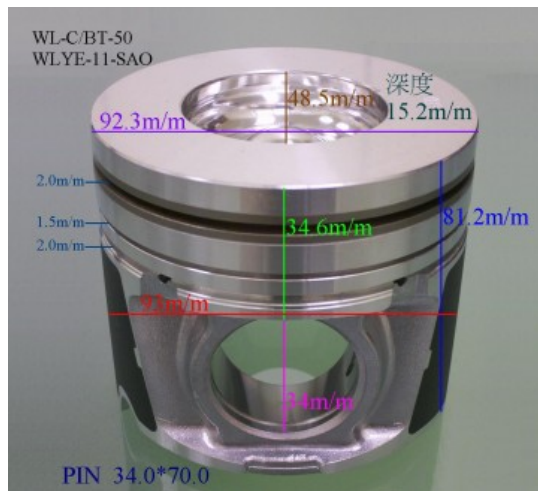

WL-C WLYE-11-SAO

Category: Piston Set / MAZDA PISTON SET

Model No: WLYE-11-SAO / Size: STD

The range of our product is covering diesel engine and heavy duty parts, such as

FE:FE01-23-200,FEJK:FEJK-11-SAOA,HA(T3000):SE01-23-200, HA(E3000):0933-23-200,S5(E2500):S509-99-111, SL:SL07-23-200A,SLT:SL50-11-SAO,TF:TF20-11-SAO, TM(T4500):TM01-11-102,WL-C:WLYE-11-SAO, WLT:WLY8-11-SAO,WL:WLY1-11-SAOC, XA:S501-23-200,