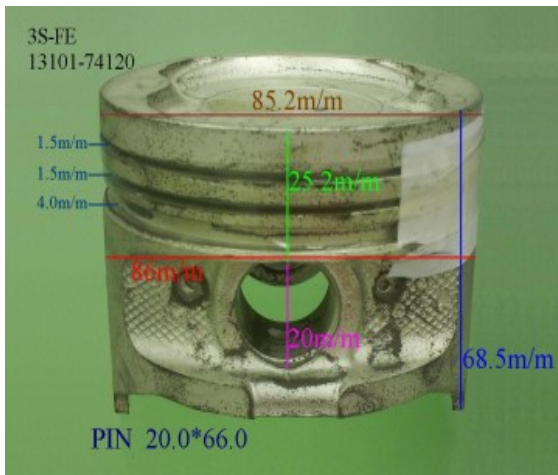

3S-FE 13101-74120

Category: Piston Set / TOYOTA PISTON SET

Model No: 13101-74120 / Size: STD

We are mainly specialized in Heavy Duty Spare Parts and diesel & gasoline engine spare parts of various Japanese and Korea brands. For Komatsu parts, we can supply all kinds of Komatsu engine models, like 6D95, 6D105, 6D108, S6D110, S6D125, S6D140, S6D155, S6D170, NT855, NH222, etc. For Cummins parts, 3B, 3BT, 4B, 6BT, 6CT, LT10 and caterpillar parts, such as 3304, 3306, 3406, 3408, 3508, 3412, 3512?etc. And for Mitsubishi, we supply S4E, S6E, 4S, S4F, S4K, S6B, S6K, S6A, S6A2, S6A3, S6N, S6R2, S6F, D31, 6D34, 6D14, 6D17, 8DC8 ~ 8DC11...etc for industry & marine.