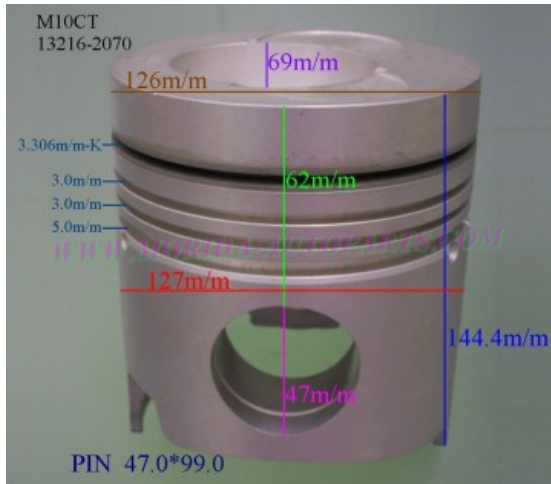

Piston Set – HINO

M10CT 13216-2070

Category: Piston Set / HINO PISTON SET

Model No: 13216-2070 / Size: STD

The range of our product is covering diesel engine and heavy duty parts, such as

DM100:13216-1120,DS50:13216-1050,DS70:13216-1040,
E13C:13211-0200,EF550:13216-1560,13226-1140,
EF750:13216-1170,13216-1860,EH300:13216-1160,
EH700:13216-1181,EK100:13216-1224,EK130T:13216-2191,
EK200:13216-1530,EP100:13216-1420,EP100T:13216-1450,
ER200:13216-1281,F17E:13216-2210,13226-1210,
F20C:13216-2323,13226-2163,F21C:13216-2661,13226-1311,
HO6CT:13216-1540,HO7C:13216-2300,HO7CT:13216-2430,
HO7D:13216-1980,JO8C:13216-2631,JO8CT:13306-1080,
P11C:13211-2723,13211-2700,PO9CT:13216-2460,
WO4CT:13216-0010,13216-2210,WO4D:13216-2220,
WO4DT:13216-3201,13216-3250,WO6D:13216-1470,