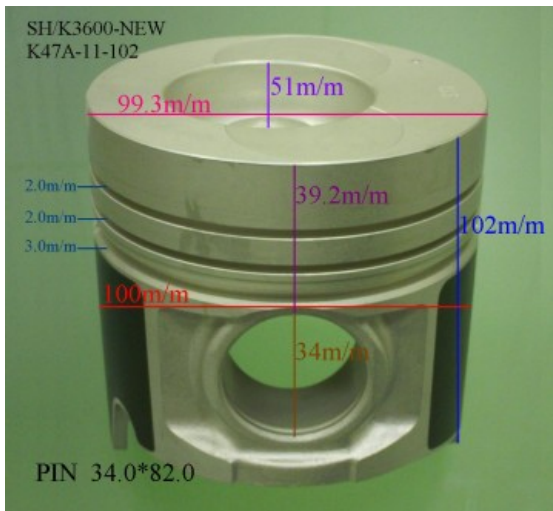

Piston Set – KIA

SH-NEW K47A-11-102

Category: Piston Set / KIA PISTON SET

Model No: K47A-11-102 / Size: STD

We are mainly specialized in Heavy Duty Spare Parts and diesel & gasoline engine spare parts of various Japanese and Korea brands. For Komatsu parts, we can supply all kinds of Komatsu engine models, like 6D95, 6D105, 6D108, S6D110, S6D125, S6D140, S6D155, S6D170, NT855, NH222, etc. For Cummins parts, 3B, 3BT, 4B, 6BT, 6CT, LT10 and caterpillar parts, such as 3304, 3306, 3406, 3408, 3508, 3412, 3512?etc. And for Mitsubishi, we supply S4E, S6E, S4S, S4F, S4K, S6B, S6K, S6A, S6A2, S6A3, S6N, S6R2, S6F, 6D31, 6D34, 6D14, 6D17, 8DC8 ~ 8DC11...etc for industry & marine.