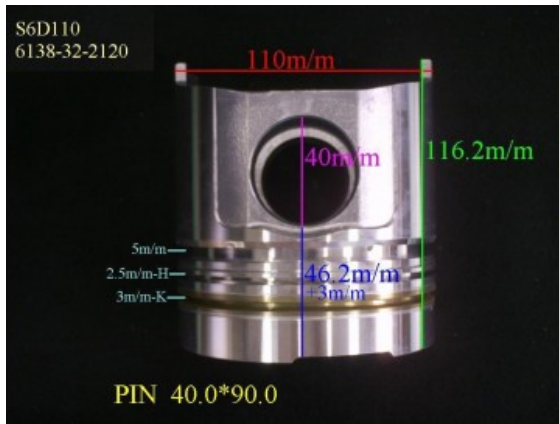

Piston Set – KOMATSU

S6D110 6138-32-2120

Category: Piston Set / KOMATSU PISTON SET

Model No: 6138-32-2120 / Size: STD

The range of our product is covering diesel engine and heavy duty parts, such as

S6D95: 6207-31-2141, 6207-31-2120, 6207-31-2180,
S6D105: 6137-32-2130, 6137-32-2110, 6137-32-2010,
6137-31-2020,