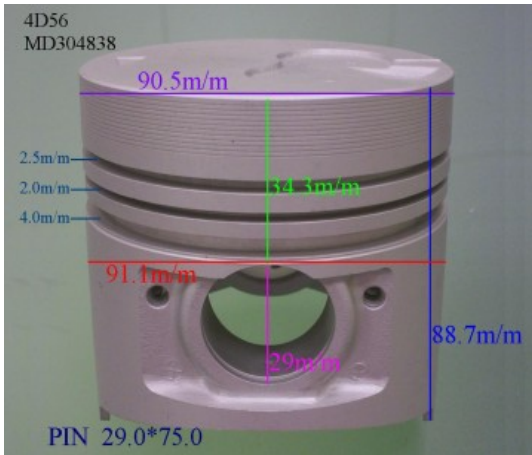

Piston Set – MITSUBISHI

4D56=MD304838

Category: Piston Set / MITSUBISHI PISTON SET

Model No: MD304838 / Size: STD

The range of our product is covering diesel engine and heavy duty parts, such as

4D31:ME012131,4D31T:ME012858,4D32:ME012174,
4D33:ME016895,ME016897,
4D34:ME012928,ME082584,4D34T:ME013325,ME220470,
4D35:ME014693,
4D56:MD304835,4DQ5:30617-57105,4DR7:ME021861,
4M40:ME200689,
4M40T:ME203223,4M41T:ME191470,4M51:ME240047,
6D14:ME032626,6D14T:ME032742,
6D14-2AT:ME072047,6D15:ME032480,ME033934,
6D15-3AT:ME072055,6D16:ME072602,
6D16T:ME072065,6D17:ME072548,6D22:ME052447,
6D22T:ME052664,6D24T:ME151416,
6DB1:30017-90100,6M61:ME131943,8DC7:ME062280,
8DC9:ME062336,8DC11:ME093427,
8M20:ME160286,ME161112,8M21:ME161300,
S4F:36717-41100,S4S:32A17-00100,
S6A2:32517-91100,S6A3:35A17-30100,S6B2:36217-70700,
S6B3:34A17-00200,
S6R2:37517-25100,