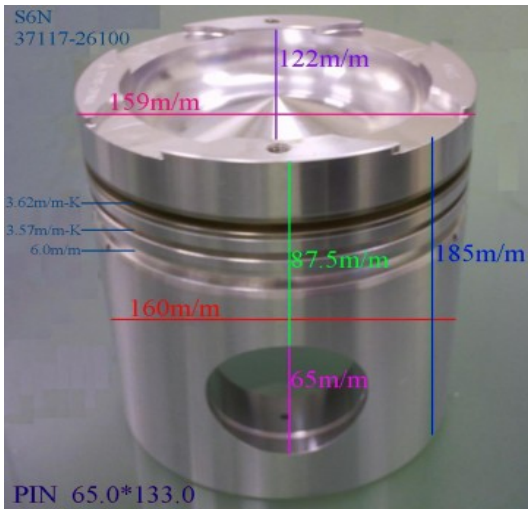

Piston Set – MITSUBISHI (HEAVY)

S6N 37117-26100

Category: Piston Set / MITSUBISHI Heavy

Model No: 37117-26100 / Size: STD

The range of our product is covering diesel engine and heavy duty parts, such as

4D31:ME012131,4D31T:ME012858,4D32:ME012174,
4D33:ME016895,ME016897,
4D34:ME012928,ME082584,4D34T:ME013325,ME220470,
4D35:ME014693,
4D56:MD304835,4DQ5:30617-57105,4DR7:ME021861,
4M40:ME200689,
4M40T:ME203223,4M41T:ME191470,4M51:ME240047,
6D14:ME032626,6D14T:ME032742,
6D14-2AT:ME072047,6D15:ME032480,ME033934,
6D15-3AT:ME072055,6D16:ME072602,
6D16T:ME072065,6D17:ME072548,6D22:ME052447,
6D22T:ME052664,6D24T:ME151416,
6DB1:30017-90100,6M61:ME131943,8DC7:ME062280,
8DC9:ME062336,8DC11:ME093427,
8M20:ME160286,ME161112,8M21:ME161300,
S4F:36717-41100,S4S:32A17-00100,
S6A2:32517-91100,S6A3:35A17-30100,S6B2:36217-70700,
S6B3:34A17-00200,
S6R2:37517-25100,