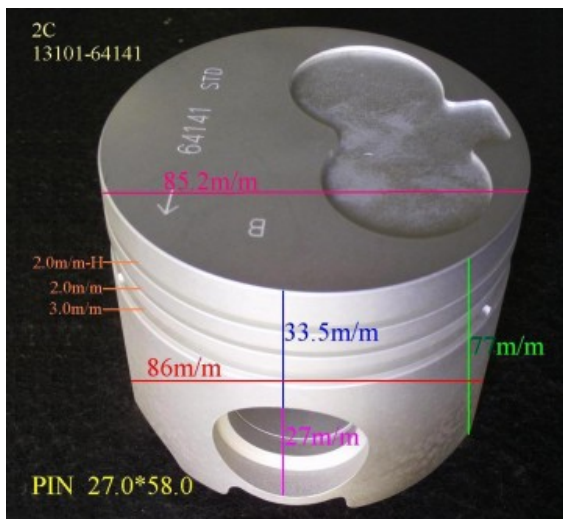

2C-NEW 13101-64141

Category: Piston Set / TOYOTA PISTON SET

Model No: 13101-64141 / Size: STD

We are mainly specialized in Heavy Duty Spare Parts and diesel & gasoline engine spare parts of various Japanese and Korea brands. For Komatsu parts, we can supply all kinds of Komatsu engine models, like 6D95, 6D105, 6D108, S6D110, S6D125, S6D140, S6D155, S6D170, NT855, NH222, etc. For Cummins parts, 3B, 3BT, 4B, 6BT, 6CT, LT10 and caterpillar parts, such as 3304, 3306, 3406, 3408, 3508, 3412, 3512?etc. And for Mitsubishi, we supply S4E, S6E, S4S, S4F, S4K, S6B, S6K, S6A, S6A2, S6A3, S6N, S6R2, S6F, 6D31, 6D34, 6D14, 6D17, 8DC8 ~ 8DC11...etc for industry & marine.