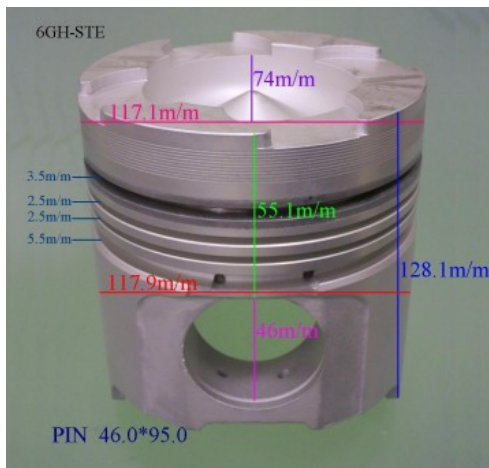

Piston Set – YANMAR

6CH-UT

Category: Piston Set / YANMAR PISTON SET

Model No: 727688-22721 / Size: STD

The range of our product is covering diesel engine and heavy duty parts, such as
3S15,4D84,4D94LE,4TNE98,4TNV98,6GH-STE,6GH-UTE,
6LA-AKUT,6LA-DT,6LA-HST