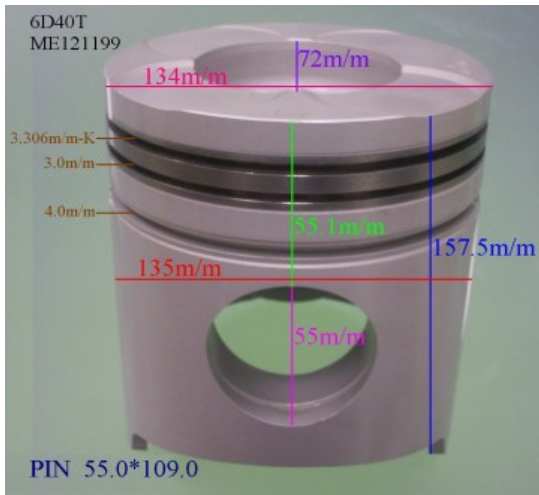

Piston Set – MITSUBISHI

6D40T ME121199

Category: Piston Set / MITSUBISHI PISTON SET

Model No: ME121199 / Size: STD

The range of our product is covering diesel engine and heavy duty parts, such as

4D31:ME012131,4D31T:ME012858,4D32:ME012174,
4D33:ME016895,ME016897,
4D34:ME012928,ME082584,4D34T:ME013325,ME220470,
4D35:ME014693,
4D56:MD304835,4DQ5:30617-57105,4DR7:ME021861,
4M40:ME200689,
4M40T:ME203223,4M41T:ME191470,4M51:ME240047,
6D14:ME032626,6D14T:ME032742,
6D14-2AT:ME072047,6D15:ME032480,ME033934,
6D15-3AT:ME072055,6D16:ME072602,
6D16T:ME072065,6D17:ME072548,6D22:ME052447,
6D22T:ME052664,6D24T:ME151416,
6DB1:30017-90100,6M61:ME131943,8DC7:ME062280,
8DC9:ME062336,8DC11:ME093427,
8M20:ME160286,ME161112,8M21:ME161300,
S4F:36717-41100,S4S:32A17-00100,
S6A2:32517-91100,S6A3:35A17-30100,S6B2:36217-70700,
S6B3:34A17-00200,
S6R2:37517-25100,