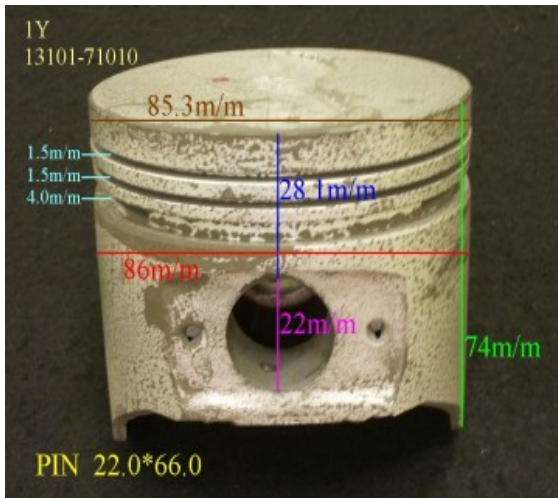

Piston Set – TOYOTA

1Y 13101-71010

Category: Piston Set / TOYOTA PISTON SET

Model No: 13101-71010 / Size: STD

We are mainly specialized in Heavy Duty Spare Parts and diesel & gasoline engine spare parts of various Japanese and Korea brands. For Komatsu parts, we can supply all kinds of Komatsu engine models, like 6D95, 6D105, 6D108, S6D110, S6D125, S6D140, S6D155, S6D170, NT855, NH222, etc. For Cummins parts, 3B, 3BT, 4B, 6BT, 6CT, LT10 and caterpillar parts, such as 3304, 3306, 3406, 3408, 3508, 3412, 3512?etc. And for Mitsubishi, we supply S4E, S6E, S4S, S4F, S4K, S6B, S6K, S6A, S6A2, S6A3, S6N, S6R2, S6F, 6D31, 6D34, 6D14, 6D17, 8DC8 ~ 8DC11...etc for industry & marine.