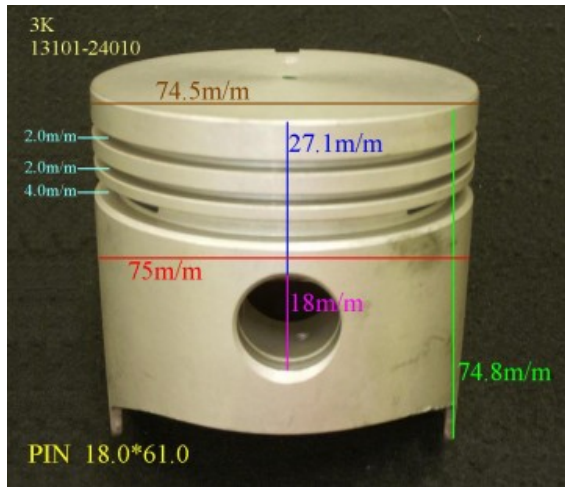

Piston Set – TOYOTA

3K 13101-24010

Category: Piston Set / TOYOTA PISTON SET

Model No: 13101-24010 / Size: STD

We are mainly specialized in Heavy Duty Spare Parts and diesel & gasoline engine spare parts of various Japanese and Korea brands. For Komatsu parts, we can supply all kinds of Komatsu engine models, like 6D95, 6D105, 6D108, S6D110, S6D125, S6D140, S6D155, S6D170, NT855, NH222, etc. For Cummins parts, 3B, 3BT, 4B, 6BT, 6CT, LT10 and caterpillar parts, such as 3304, 3306, 3406, 3408, 3508, 3412, 3512?etc. And for Mitsubishi, we supply S4E, S6E, S4S, S4F, S4K, S6B, S6K, S6A, S6A2, S6A3, S6N, S6R2, S6F, 6D31, 6D34, 6D14, 6D17, 8DC8 ~ 8DC11...etc for industry & marine.