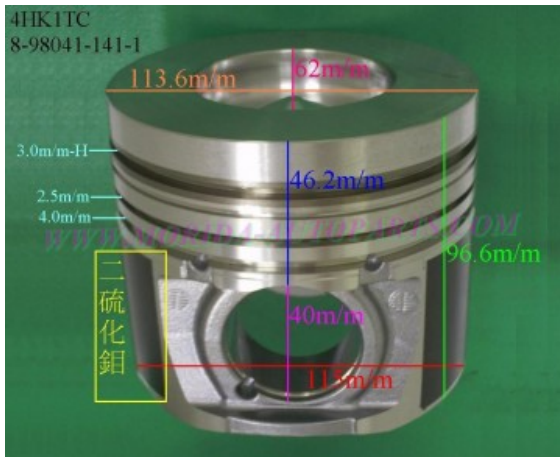

Piston Set – ISUZU

4HK1TC 8-94081-141-1

Category: Piston Set / ISUZU PISTON SET

Model No: 8-94081-141-1 / Size: STD

The range of our product is covering diesel engine and heavy duty parts,

4BD1T:8-94154-734-0,4BE1:8-94438-989-1,
4HE1TC:8-97176-653-0,4HF1:8-97095-585-0,
4HG1:8-97221-666-0,4HG1T:8-97221-706-1,
4HJ1:8-97221-454-0,4HL1:8-97312643-0,
4JA1:8-97089-892-0,4JA1T:8-97176-691-0,
4JB1T:8-94390-621-0,4JG1:8-97220-604-0,
4JG2:8-97176-622-0,4JG2T:8-97176-6240,
4JH1:8-97941-047-3,4JK1:8-97555-672-2,
6BD1:5-12111-068-0,6BD1T:1-12111-773-0,
6BF1:1-12111-345-0,6BG1:1-12111-377-4,
6BG1T:1-12111-761-0,6BG1TC:1-12111-626-0,
6BG1T-4RING:8-97254-351-0,6HE1T:8-94391-596-1,
6HH1:8-97391-598-0,6HK1:1-12111-976-0,
6HK1T:8-98023-526-1, 6SD1T:1-12111-555-1,
6SD1TC:1-12111-913-0,6SD1T-4RING:1-12111-842-0,
6WG1:1-12111-937-0,6RB1TC:1-12111-648-0,
DA120:1-12111-126-0, DA640:1-12111-867-0,