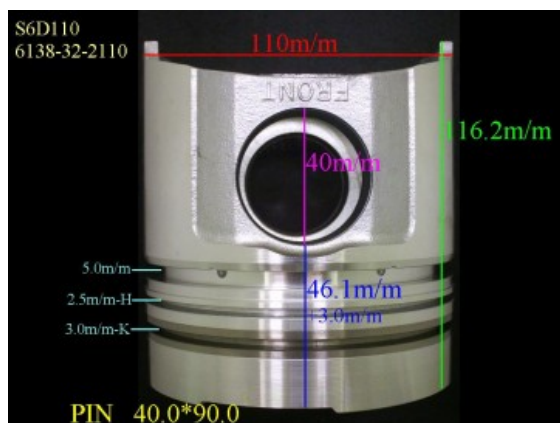

NH220: 6620-31-2110, NT855: 6711-31-2110

S6D110 6138-32-2110

Category: Piston Set / KOMATSU PISTON SET

Model No: 6138-32-2110 / Size: STD

The range of our product is covering diesel engine and heavy duty parts, such as