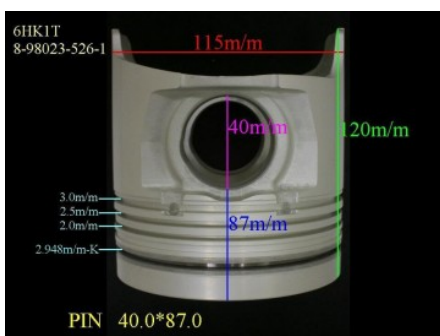

6HK1T 8-98023-526-1

Category: Piston Set / ISUZU PISTON SET

Model No: 8-98023-526-1 / Size: STD

The range of our product is covering diesel engine and heavy duty parts,

4BD1T:8-94154-734-0,4BE1:8-94438-989-1,4HE1TC:8-97176-653-0,
4HF1:8-97095-585-0,4HG1:8-97221-666-0,4HG1T:8-97221-706-1,
4HJ1:8-97221-454-0,4HL1:8-97312643-0,4JA1:8-97089-892-0,
4JA1T:8-97176-691-0,4JB1T:8-94390-621-0,4JG1:8-97220-604-0,
4JG2:8-97176-622-0,4JG2T:8-97176-6240,4JH1:8-97941-047-3,
4JK1:8-97555-672-2,6BD1:5-12111-068-0,6BD1T:1-12111-773-0,
6BF1:1-12111-345-0,6BG1:1-12111-377-4,6BG1T:1-12111-761-0,
6BG1TC:1-12111-626-0,6BG1T-4RING:8-97254-351-0,
6HE1T:8-94391-596-1,6HH1:8-97391-598-0,6HK1:1-12111-976-0,
6HK1T:8-98023-526-1, 6SD1T:1-12111-555-1,
6SD1TC:1-12111-913-0,6SD1T-4RING:1-12111-842-0,
6WG1:1-12111-937-0,6RB1TC:1-12111-648-0,DA120:1-12111-126-0,
DA640:1-12111-867-0,