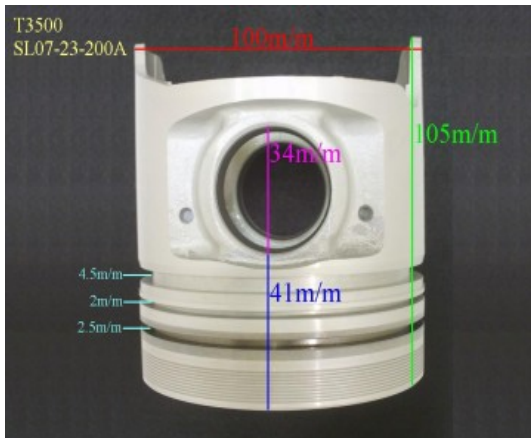

Piston Set – MAZDA

SL SL07-23-200

Category: Piston Set / MAZDA PISTON SET

Model No: SL07-23-200 / Size: STD

The range of our product is covering diesel engine and heavy duty parts, such as

FE:FE01-23-200,FEJK:FEJK-11-SAOA,HA(T3000):SE01-23-200, HA(E3000):0933-23-200,S5(E2500):S509-99-111, SL:SL07-23-200A,SLT:SL50-11-SAO,TF:TF20-11-SAO, TM(T4500):TM01-11-102,WL-C:WLYE-11-SAO, WLT:WLY8-11-SAO,WL:WLY1-11-SAOC, XA:S501-23-200,