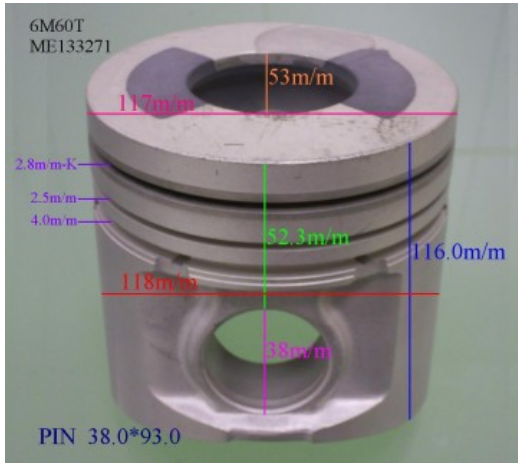

Piston Set – MITSUBISHI

6M60T ME133271

Category: Piston Set / MITSUBISHI PISTON SET

Model No: ME133271 / Size: STD

The range of our product is covering diesel engine and heavy duty parts, such as

4D31:ME012131,4D31T:ME012858,4D32:ME012174,
 4D33:ME016895,ME016897,
 4D34:ME012928,ME082584,4D34T:ME013325,ME220470,
 4D35:ME014693,
 4D56:MD304835,4DQ5:30617-57105,4DR7:ME021861,
 4M40:ME200689,
 4M40T:ME203223,4M41T:ME191470,4M51:ME240047,
 6D14:ME032626,6D14T:ME032742,
 6D14-2AT:ME072047,6D15:ME032480,ME033934,
 6D15-3AT:ME072055,6D16:ME072602,
 6D16T:ME072065,6D17:ME072548,6D22:ME052447,
 6D22T:ME052664,6D24T:ME151416,
 6DB1:30017-90100,6M61:ME131943,8DC7:ME062280,
 8DC9:ME062336,8DC11:ME093427,
 8M20:ME160286,ME161112,8M21:ME161300,
 S4F:36717-41100,S4S:32A17-00100,
 S6A2:32517-91100,S6A3:35A17-30100,S6B2:36217-70700,S6B
 3:34A17-00200,
 S6R2:37517-25100,