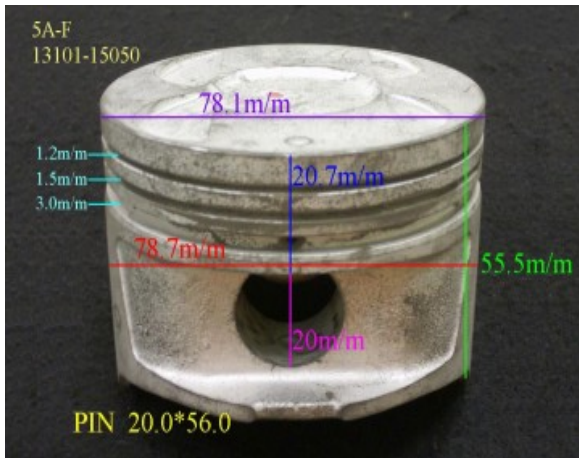

Piston Set – TOYOTA

5A 13101-15050

Category: Piston Set / TOYOTA PISTON SET

Model No: 13101-15050 / Size: STD

We are mainly specialized in Heavy Duty Spare Parts and diesel & gasoline engine spare parts of various Japanese and Korea brands. For Komatsu parts, we can supply all kinds of Komatsu engine models, like 6D95, 6D105, 6D108, S6D110, S6D125, S6D140, S6D155, S6D170, NT855, NH222, etc. For Cummins parts, 3B, 3BT, 4B, 6BT, 6CT, LT10 and caterpillar parts, such as 3304, 3306, 3406, 3408, 3508, 3412, 3512?etc. And for Mitsubishi, we supply S4E, S6E, S4S, S4F, S4K, S6B, S6K, S6A, S6A2, S6A3, S6N, S6R2, S6F, 6D31, 6D34, 6D14, 6D17, 8DC8 ~ 8DC11...etc for industry & marine.