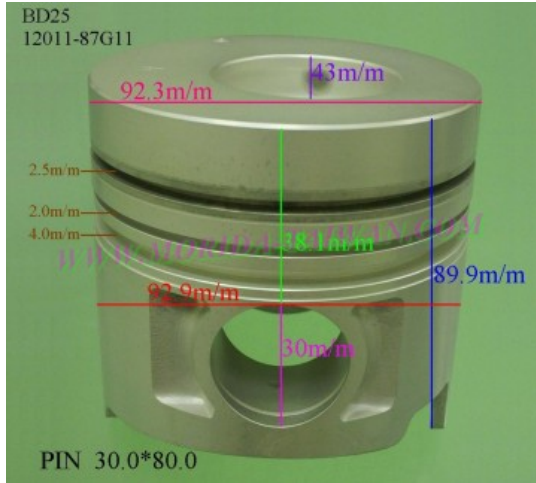

Piston Set – NISSAN

BD25 (OIL GALLERY) 12010-87G11

Category: Piston Set / NISSAN PISTON SET

Model No: 12010-87G11 / Size: STD

The range of our product is covering diesel engine and heavy duty parts, such as

BD25:12010-87G11,BD30:12011-54T00,BD30T:12010-96T06,
FD6T:12011-Z5509,FD33:12011-T9313,
FD33T:12010-T9300,FD35:12010-01T04,FD35T:12011-01T03,
FD46:12010-0T312,FE6T:12010-96507,
FE6TA:12010-Z5507,NE6T:12011-95074,NF6TA:12011-95516,
PD6:12011-96007,PD6T:12011-96009,
PE6:12011-96516,PE6T:12011-96564,PE6TB:12011-96000,
PF6:12011-96964,PF6T:12013-96669,
PF6TA:12011-94690,QD32:12010-2S606,SD23:12010-09W10,
TD23:12010-02N07,TD25:12010-44G02,
TD27:12011-43G01,TD27T:12010-31N03,