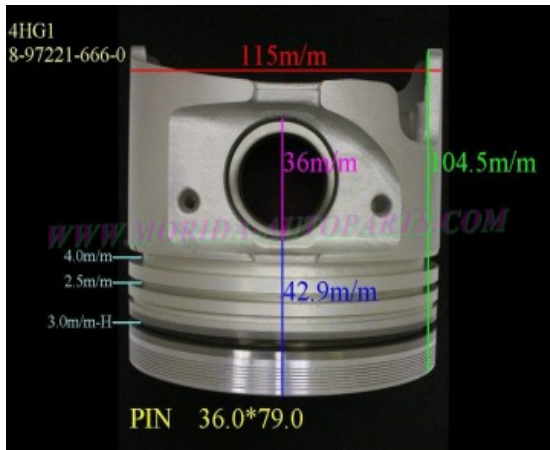

Piston Set – ISUZU

4HG1 8-97221-666-0

Category: Piston Set / ISUZU PISTON SET

Model No: 8-97221-666-0 / Size: STD

The range of our product is covering diesel engine and heavy duty parts,

4BD1T:8-94154-734-0,4BE1:8-94438-989-1,
4HE1TC:8-97176-653-0,4HF1:8-97095-585-0,
4HG1:8-97221-666-0,4HG1T:8-97221-706-1,
4HJ1:8-97221-454-0,4HL1:8-97312643-0,
4JA1:8-97089-892-0,4JA1T:8-97176-691-0,
4JB1T:8-94390-621-0,4JG1:8-97220-604-0,
4JG2:8-97176-622-0,4JG2T:8-97176-6240,
4JH1:8-97941-047-3,4JK1:8-97555-672-2,
6BD1:5-12111-068-0,6BD1T:1-12111-773-0,
6BF1:1-12111-345-0,6BG1:1-12111-377-4,
6BG1T:1-12111-761-0,6BG1TC:1-12111-626-0,
6BG1T-4RING:8-97254-351-0,6HE1T:8-94391-596-1,
6HH1:8-97391-598-0,6HK1:1-12111-976-0,
6HK1T:8-98023-526-1, 6SD1T:1-12111-555-1,
6SD1TC:1-12111-913-0,6SD1T-4RING:1-12111-842-0,
6WG1:1-12111-937-0,6RB1TC:1-12111-648-0,
DA120:1-12111-126-0, DA640:1-12111-867-0,