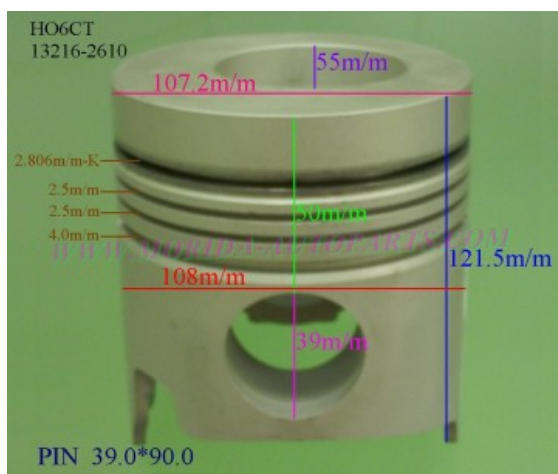

HO6CT 13216-2610

Category: Piston Set / HINO PISTON SET

Model No: 13216-2610 / Size: STD

The range of our product is covering diesel engine and heavy duty parts, such as

DM100:13216-1120,DS50:13216-1050,DS70:13216-1040,
E13C:13211-0200,EF550:13216-1560,13226-1140,
EF750:13216-1170,13216-1860,EH300:13216-1160,
EH700:13216-1181,EK100:13216-1224, EK130T:13216-2191,
EK200:13216-1530,EP100:13216-1420,EP100T:13216-1450,
ER200:13216-1281, F17E:13216-2210,13226-1210,
F20C:13216-2323,13226-2163,F21C:13216-2661,
13226-1311, HO6CT:13216-1540, HO7C:13216-2300,
HO7CT:13216-2430, HO7D:13216-1980, JO8C:13216-2631,
JO8CT:13306-1080, P11C:13211-2723,13211-2700,
PO9CT:13216-2460, WO4CT:13216-0010,13216-2210,
WO4D:13216-2220,WO4DT:13216-3201,13216-3250,
WO6D:13216-1470,