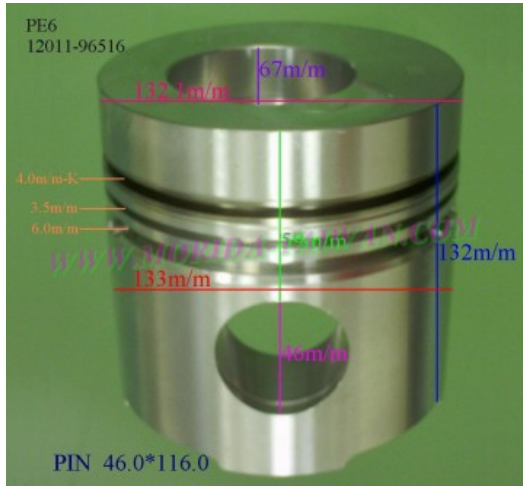

Piston Set – NISSAN

PE6 12011-96516

Category: Piston Set / NISSAN PISTON SET

Model No: 12011-96516 / Size: STD

The range of our product is covering diesel engine and heavy duty parts, such as

BD25:12010-87G11,BD30:12011-54T00,BD30T:12010-96T06,
FD6T:12011-Z5509,FD33:12011-T9313,
FD33T:12010-T9300,FD35:12010-01T04,FD35T:12011-01T03,
FD46:12010-0T312,FE6T:12010-96507,
FE6TA:12010-Z5507,NE6T:12011-95074,NF6TA:12011-95516,
PD6:12011-96007,PD6T:12011-96009,
PE6:12011-96516,PE6T:12011-96564,PE6TB:12011-96000,
PF6:12011-96964,PF6T:12013-96669,
PF6TA:12011-94690,QD32:12010-2S606,SD23:12010-09W10,
TD23:12010-02N07,TD25:12010-44G02,
TD27:12011-43G01,TD27T:12010-31N03,