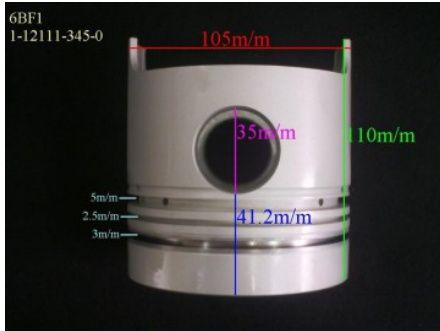

Piston Set – ISUZU

6BF1 1-2111-345-0

Category: Piston Set / ISUZU PISTON SET

Model No: 1-12111-345-0 / Size: STD

The range of our product is covering diesel engine and heavy duty parts,

4BD1T:8-94154-734-0,4BE1:8-94438-989-1,4HE1TC:8-97176-653-0,
4HF1:8-97095-585-0,4HG1:8-97221-666-0,4HG1T:8-97221-706-1,
4HJ1:8-97221-454-0,4HL1:8-97312643-0,4JA1:8-97089-892-0,
4JA1T:8-97176-691-0,4JB1T:8-94390-621-0,4JG1:8-97220-604-0,
4JG2:8-97176-622-0,4JG2T:8-97176-6240,4JH1:8-97941-047-3,
4JK1:8-97555-672-2,6BD1:5-12111-068-0,6BD1T:1-12111-773-0,
6BF1:1-12111-345-0,6BG1:1-12111-377-4,6BG1T:1-12111-761-0,
6BG1TC:1-12111-626-0,6BG1T-4RING:8-97254-351-0,
6HE1T:8-94391-596-1,6HH1:8-97391-598-0,6HK1:1-12111-976-0,
6HK1T:8-98023-526-1, 6SD1T:1-12111-555-1,
6SD1TC:1-12111-913-0,6SD1T-4RING:1-12111-842-0,
6WG1:1-12111-937-0,6RB1TC:1-12111-648-0, DA120:1-12111-126-0,
DA640:1-12111-867-0,