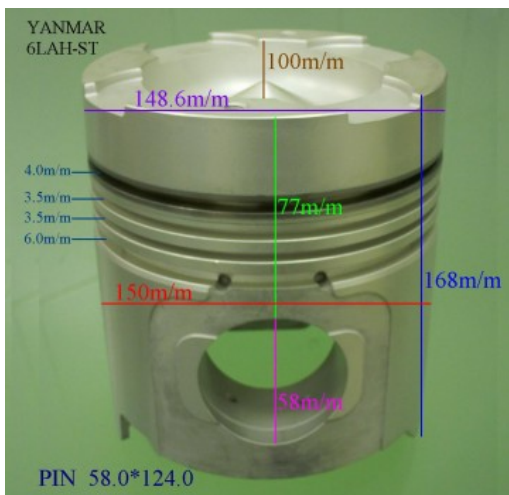

Piston Set – YANMAR

6LAH-ST

Category: Piston Set / YANMAR PISTON SET

Model No: 6LAH-ST / Size: STD

The range of our product is covering diesel engine and heavy duty parts, such as
3S15,4D84,4D94LE,4TNE98,4TNV98,6GH-STE,6GH-UTE,
6LA-AKUT,6LA-DT,6LA-HST