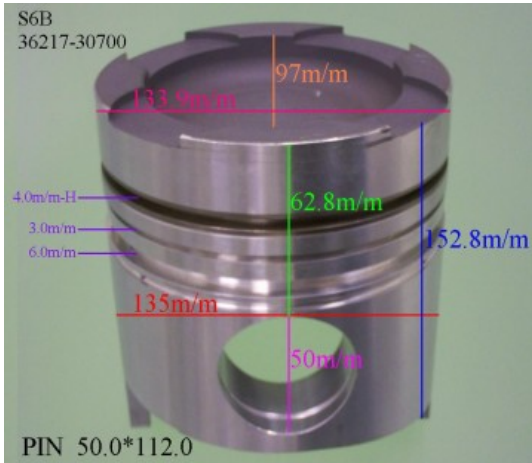

Piston Set – MITSUBISHI (HEAVY)

S6B 36217-30700

Category: Piston Set / MITSUBISHI Heavy

Model No: 36217-30700 / Size: STD

The range of our product is covering diesel engine and heavy duty parts, such as

4D31:ME012131,4D31T:ME012858,4D32:ME012174,
4D33:ME016895,ME016897,
4D34:ME012928,ME082584,4D34T:ME013325,ME220470,
4D35:ME014693,
4D56:MD304835,4DQ5:30617-57105,4DR7:ME021861,
4M40:ME200689,
4M40T:ME203223,4M41T:ME191470,4M51:ME240047,
6D14:ME032626,6D14T:ME032742,
6D14-2AT:ME072047,6D15:ME032480,ME033934,
6D15-3AT:ME072055,6D16:ME072602,
6D16T:ME072065,6D17:ME072548,6D22:ME052447,
6D22T:ME052664,6D24T:ME151416,
6DB1:30017-90100,6M61:ME131943,8DC7:ME062280,
8DC9:ME062336,8DC11:ME093427,
8M20:ME160286,ME161112,8M21:ME161300,
S4F:36717-41100,S4S:32A17-00100,
S6A2:32517-91100,S6A3:35A17-30100,S6B2:36217-70700,
S6B3:34A17-00200,
S6R2:37517-25100,