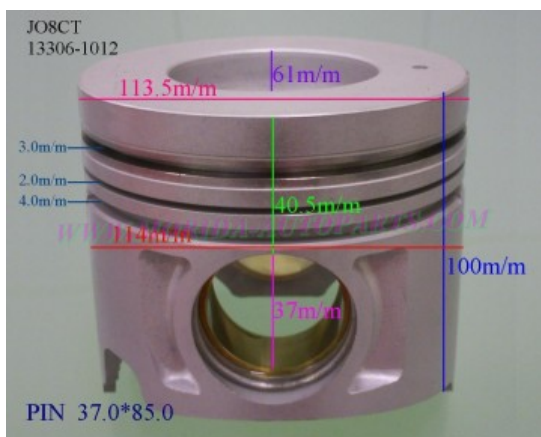

JO8CT 1336-1012

Category: Piston Set / HINO PISTON SET

Model No: 1336-1012 / Size: STD

The range of our product is covering diesel engine and heavy duty parts, such as

DM100:13216-1120,DS50:13216-1050,DS70:13216-1040,
E13C:13211-0200,EF550:13216-1560,13226-1140,
EF750:13216-1170,13216-1860,EH300:13216-1160,
EH700:13216-1181,EK100:13216-1224,EK130T:13216-2191,
EK200:13216-1530,EP100:13216-1420,EP100T:13216-1450,
ER200:13216-1281,F17E:13216-2210,13226-1210,
F20C:13216-2323,13226-2163,F21C:13216-2661,13226-1311,
HO6CT:13216-1540,HO7C:13216-2300,HO7CT:13216-2430,
HO7D:13216-1980,JO8C:13216-2631,JO8CT:13306-1080,
P11C:13211-2723,13211-2700,PO9CT:13216-2460,
WO4CT:13216-0010,13216-2210,WO4D:13216-2220,
WO4DT:13216-3201,13216-3250,WO6D:13216-1470,