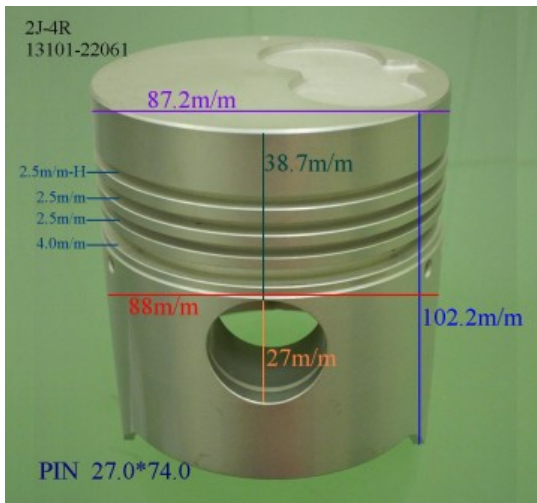

Piston Set – TOYOTA

2J 13081-22060

Category: Piston Set / TOYOTA PISTON SET

Model No: 13081-22060 / Size: STD

We are mainly specialized in Heavy Duty Spare Parts and diesel & gasoline engine spare parts of various Japanese and Korea brands. For Komatsu parts, we can supply all kinds of Komatsu engine models, like 6D95, 6D105, 6D108, S6D110, S6D125, S6D140, S6D155, S6D170, NT855, NH222, etc. For Cummins parts, 3B, 3BT, 4B, 6BT, 6CT, LT10 and caterpillar parts, such as 3304, 3306, 3406, 3408, 3508, 3412, 3512?etc. And for Mitsubishi, we supply S4E, S6E, S4S, S4F, S4K, S6B, S6K, S6A, S6A2, S6A3, S6N, S6R2, S6F, 6D31, 6D34, 6D14, 6D17, 8DC8 ~ 8DC11...etc for industry & marine.2j