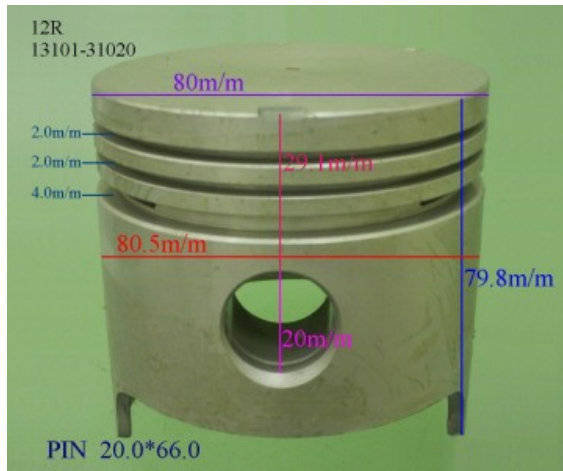

Piston Set – TOYOTA

12R 13101-21020

Category: Piston Set / TOYOTA PISTON SET

Model No: 13101-31020 / Size: STD

We are mainly specialized in Heavy Duty Spare Parts and diesel & gasoline engine spare parts of various Japanese and Korea brands. For Komatsu parts, we can supply all kinds of Komatsu engine models, like 6D95, 6D105, 6D108, S6D110, S6D125, S6D140, S6D155, S6D170, NT855, NH222, etc. For Cummins parts, 3B, 3BT, 4B, 6BT, 6CT, LT10 and caterpillar parts, such as 3304, 3306, 3406, 3408, 3508, 3412, 3512?etc. And for Mitsubishi, we supply S4E, S6E, S4S, S4F, S4K, S6B, S6K, S6A, S6A2, S6A3, S6N, S6R2, S6F, 6D31, 6D34, 6D14, 6D17, 8DC8 ~ 8DC11...etc for industry & marine.