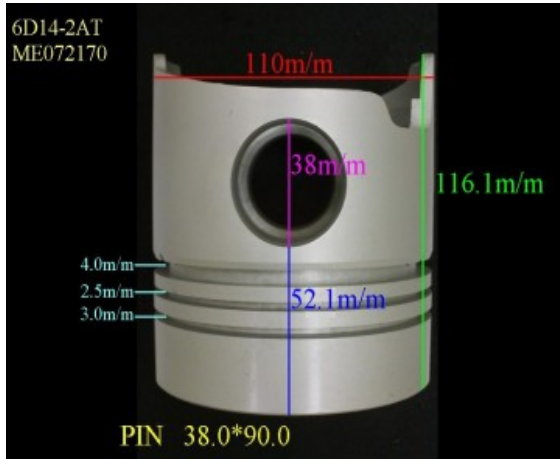

Piston Set – MITSUBISHI

6D14-2AT

Category: Piston Set / MITSUBISHI PISTON SET

Model No: ME072170 / Size: STD

The range of our product is covering diesel engine and heavy duty parts, such as

4D31:ME012131,4D31T:ME012858,4D32:ME012174,
4D33:ME016895,ME016897,
4D34:ME012928,ME082584,4D34T:ME013325,ME220470,
4D35:ME014693,
4D56:MD304835,4DQ5:30617-57105,4DR7:ME021861,
4M40:ME200689,
4M40T:ME203223,4M41T:ME191470,4M51:ME240047,
6D14:ME032626,6D14T:ME032742,
6D14-2AT:ME072047,6D15:ME032480,ME033934,
6D15-3AT:ME072055,6D16:ME072602,
6D16T:ME072065,6D17:ME072548,6D22:ME052447,
6D22T:ME052664,6D24T:ME151416,
6DB1:30017-90100,6M61:ME131943,8DC7:ME062280,
8DC9:ME062336,8DC11:ME093427,
8M20:ME160286,ME161112,8M21:ME161300,
S4F:36717-41100,S4S:32A17-00100,
S6A2:32517-91100,S6A3:35A17-30100,S6B2:36217-70700,
S6B3:34A17-00200,
S6R2:37517-25100,