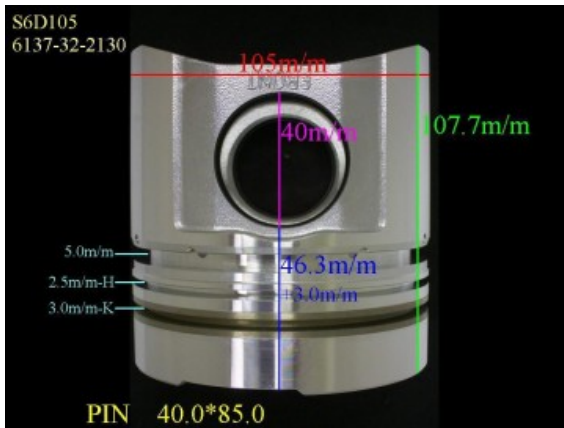

NH220: 6620-31-2110, NT855: 6711-31-2110

Piston Set – KOMATSU

S6D105 6137-32-2130

Category: Piston Set / KOMATSU PISTON SET

Model No: 6137-32-2130 / Size: STD

The range of our product is covering diesel engine and heavy duty parts, such as