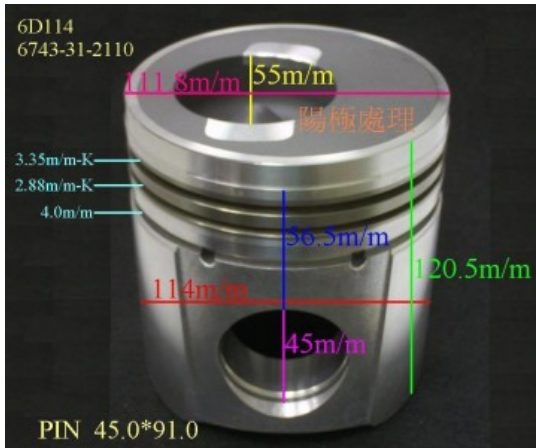

NH220: 6620-31-2110, NT855: 6711-31-2110

Piston Set – KOMATSU

6D114 6743-31-2110

Category: Piston Set / KOMATSU PISTON SET

Model No: 6743-31-2110 / Size: STD

The range of our product is covering diesel engine and heavy duty parts, such as