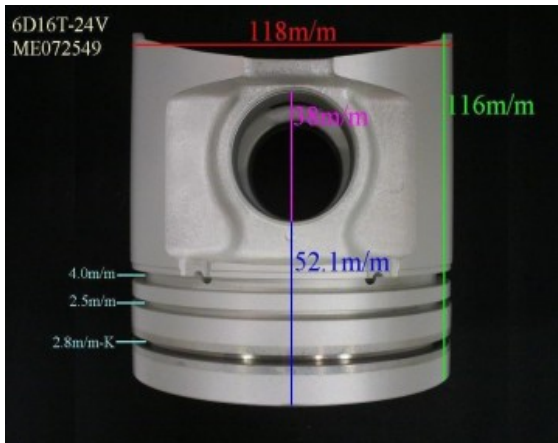

Piston Set – MITSUBISHI

6D16T-24V ME072549

Category: Piston Set / MITSUBISHI PISTON SET

Model No: ME072549 / Size: STD

The range of our product is covering diesel engine and heavy duty parts, such as

4D31:ME012131,4D31T:ME012858,4D32:ME012174,
4D33:ME016895,ME016897,
4D34:ME012928,ME082584,4D34T:ME013325,ME220470,
4D35:ME014693,
4D56:MD304835,4DQ5:30617-57105,4DR7:ME021861,
4M40:ME200689,
4M40T:ME203223,4M41T:ME191470,4M51:ME240047,
6D14:ME032626,6D14T:ME032742,
6D14-2AT:ME072047,6D15:ME032480,ME033934,
6D15-3AT:ME072055,6D16:ME072602,
6D16T:ME072065,6D17:ME072548,6D22:ME052447,
6D22T:ME052664,6D24T:ME151416,
6DB1:30017-90100,6M61:ME131943,8DC7:ME062280,
8DC9:ME062336,8DC11:ME093427,
8M20:ME160286,ME161112,8M21:ME161300,
S4F:36717-41100,S4S:32A17-00100,
S6A2:32517-91100,S6A3:35A17-30100,S6B2:36217-70700,
S6B3:34A17-00200,
S6R2:37517-25100,