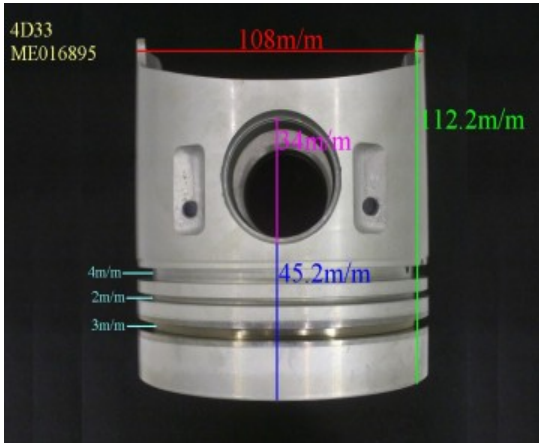

Piston Set – MITSUBISHI

4D33=ME016895

Category: Piston Set / MITSUBISHI PISTON SET

Model No: ME016895 / Size: STD

The range of our product is covering diesel engine and heavy duty parts, such as

4D31:ME012131,4D31T:ME012858,4D32:ME012174,
4D33:ME016895,ME016897,
4D34:ME012928,ME082584,4D34T:ME013325,ME220470,
4D35:ME014693,
4D56:MD304835,4DQ5:30617-57105,4DR7:ME021861,
4M40:ME200689,
4M40T:ME203223,4M41T:ME191470,4M51:ME240047,
6D14:ME032626,6D14T:ME032742,
6D14-2AT:ME072047,6D15:ME032480,ME033934,
6D15-3AT:ME072055,6D16:ME072602,
6D16T:ME072065,6D17:ME072548,6D22:ME052447,
6D22T:ME052664,6D24T:ME151416,
6DB1:30017-90100,6M61:ME131943,8DC7:ME062280,
8DC9:ME062336,8DC11:ME093427,
8M20:ME160286,ME161112,8M21:ME161300,
S4F:36717-41100,S4S:32A17-00100,
S6A2:32517-91100,S6A3:35A17-30100,S6B2:36217-70700,
S6B3:34A17-00200,
S6R2:37517-25100,