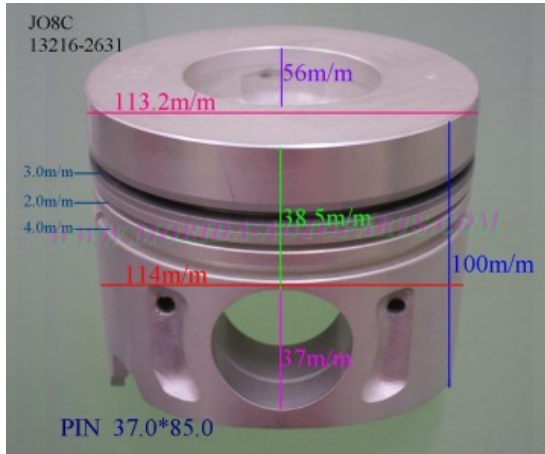

Piston Set – HINO

JO8C 13216-2631

Category: Piston Set / HINO PISTON SET

Model No: 13216-2631 / Size: STD

The range of our product is covering diesel engine and heavy duty parts, such as

DM100:13216-1120,DS50:13216-1050,DS70:13216-1040,
E13C:13211-0200,EF550:13216-1560,13226-1140,
EF750:13216-1170,13216-1860,EH300:13216-1160,
EH700:13216-1181,EK100:13216-1224,EK130T:13216-2191,
EK200:13216-1530,EP100:13216-1420,EP100T:13216-1450,
ER200:13216-1281,F17E:13216-2210,13226-1210,
F20C:13216-2323,13226-2163,F21C:13216-2661,13226-1311,
HO6CT:13216-1540,HO7C:13216-2300,HO7CT:13216-2430,
HO7D:13216-1980,JO8C:13216-2631,JO8CT:13306-1080,
P11C:13211-2723,13211-2700,PO9CT:13216-2460,
WO4CT:13216-0010,13216-2210,WO4D:13216-2220,
WO4DT:13216-3201,13216-3250,WO6D:13216-1470,