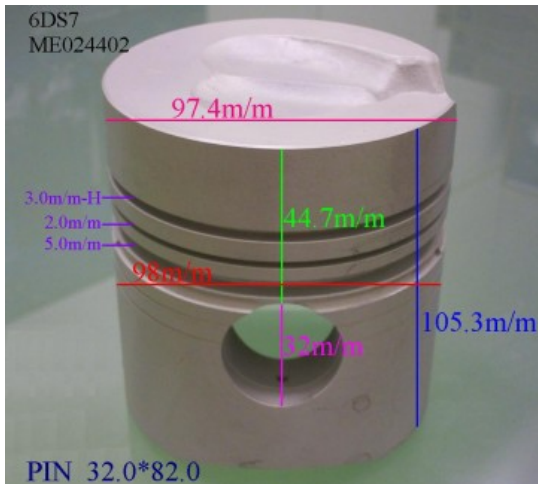

Piston Set – MITSUBISHI

6DS7 ME024402

Category: Piston Set / MITSUBISHI PISTON SET

Model No: ME024402 / Size: STD

The range of our product is covering diesel engine and heavy duty parts, such as

4D31:ME012131,4D31T:ME012858,4D32:ME012174,
4D33:ME016895,ME016897,
4D34:ME012928,ME082584,4D34T:ME013325,ME220470,
4D35:ME014693,
4D56:MD304835,4DQ5:30617-57105,4DR7:ME021861,
4M40:ME200689,
4M40T:ME203223,4M41T:ME191470,4M51:ME240047,
6D14:ME032626,6D14T:ME032742,
6D14-2AT:ME072047,6D15:ME032480,ME033934,
6D15-3AT:ME072055,6D16:ME072602,
6D16T:ME072065,6D17:ME072548,6D22:ME052447,
6D22T:ME052664,6D24T:ME151416,
6DB1:30017-90100,6M61:ME131943,8DC7:ME062280,
8DC9:ME062336,8DC11:ME093427,
8M20:ME160286,ME161112,8M21:ME161300,
S4F:36717-41100,S4S:32A17-00100,
S6A2:32517-91100,S6A3:35A17-30100,S6B2:36217-70700,
S6B3:34A17-00200,
S6R2:37517-25100,