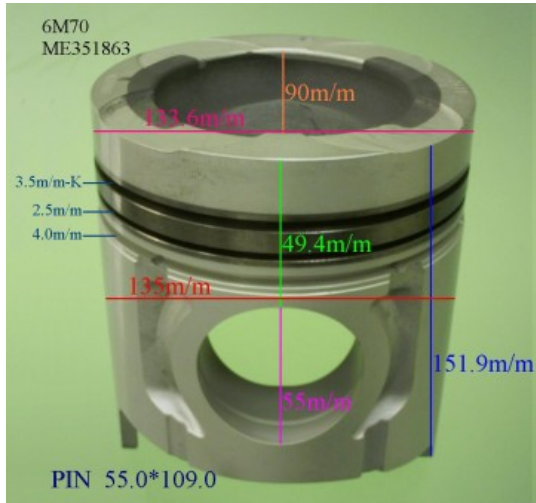

Piston Set – MITSUBISHI

6M70 ME351863

Category: Piston Set / MITSUBISHI PISTON SET

Model No: ME351863 / Size: STD

The range of our product is covering diesel engine and heavy duty parts, such as

4D31:ME012131,4D31T:ME012858,4D32:ME012174,
4D33:ME016895,ME016897,
4D34:ME012928,ME082584,4D34T:ME013325,ME220470,
4D35:ME014693,
4D56:MD304835,4DQ5:30617-57105,4DR7:ME021861,
4M40:ME200689,
4M40T:ME203223,4M41T:ME191470,4M51:ME240047,
6D14:ME032626,6D14T:ME032742,
6D14-2AT:ME072047,6D15:ME032480,ME033934,
6D15-3AT:ME072055,6D16:ME072602,
6D16T:ME072065,6D17:ME072548,6D22:ME052447,
6D22T:ME052664,6D24T:ME151416,
6DB1:30017-90100,6M61:ME131943,8DC7:ME062280,
8DC9:ME062336,8DC11:ME093427,
8M20:ME160286,ME161112,8M21:ME161300,
S4F:36717-41100,S4S:32A17-00100,
S6A2:32517-91100,S6A3:35A17-30100,S6B2:36217-70700,
S6B3:34A17-00200,
S6R2:37517-25100,