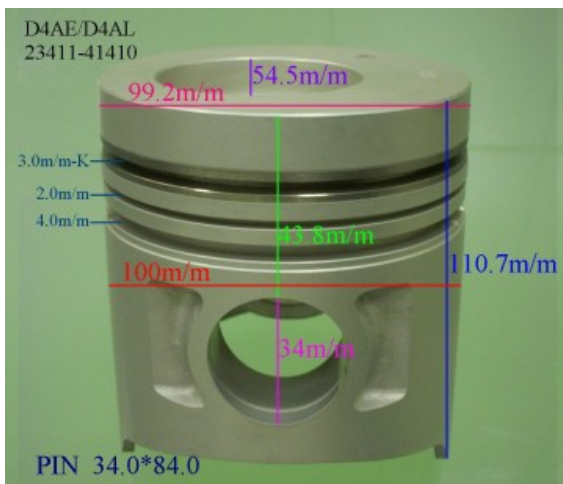

D4AE/D4AL 23411-41410

Category: Piston Set / HYUNDAI PISTON SET

Model No: 23411-41410 / Size: STD

The range of our product is covering diesel engine and heavy duty parts, such as 6D95, 6D105, 6D108, S6D110, S6D125, S6D140, S6D155, S6D170, NT855, NH222, etc. For Cummins parts, 3B, 3BT, 4B, 6BT, 6CT, LT10 and caterpillar parts, such as 3304, 3306, 3406, 3408, 3508, 3412, 3512?etc. And for Mitsubishi, we supply S4E, S6E, S4S, S4F, S4K, S6B, S6K, S6A, S6A2, S6A3, S6N, S6R2, S6F, 6D31, 6D34, 6D14, 6D17, 8DC8 ~ 8DC11...etc for industry & marine.

Size: STD