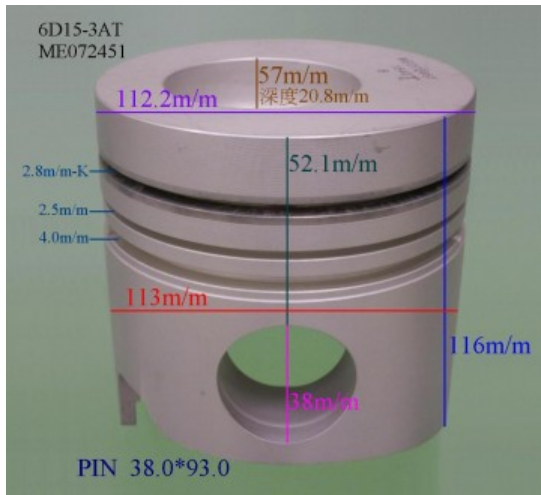

Piston Set – MITSUBISHI

6D15-3AT ME072451

Category: Piston Set / MITSUBISHI PISTON SET

Model No: ME072451 / Size: STD

The range of our product is covering diesel engine and heavy duty parts, such as

4D31:ME012131,4D31T:ME012858,4D32:ME012174,
4D33:ME016895,ME016897,
4D34:ME012928,ME082584,4D34T:ME013325,ME220470,
4D35:ME014693,
4D56:MD304835,4DQ5:30617-57105,4DR7:ME021861,
4M40:ME200689,
4M40T:ME203223,4M41T:ME191470,4M51:ME240047,
6D14:ME032626,6D14T:ME032742,
6D14-2AT:ME072047,6D15:ME032480,ME033934,
6D15-3AT:ME072055,6D16:ME072602,
6D16T:ME072065,6D17:ME072548,6D22:ME052447,
6D22T:ME052664,6D24T:ME151416,
6DB1:30017-90100,6M61:ME131943,8DC7:ME062280,
8DC9:ME062336,8DC11:ME093427,
8M20:ME160286,ME161112,8M21:ME161300,
S4F:36717-41100,S4S:32A17-00100,
S6A2:32517-91100,S6A3:35A17-30100,S6B2:36217-70700,
S6B3:34A17-00200,
S6R2:37517-25100,