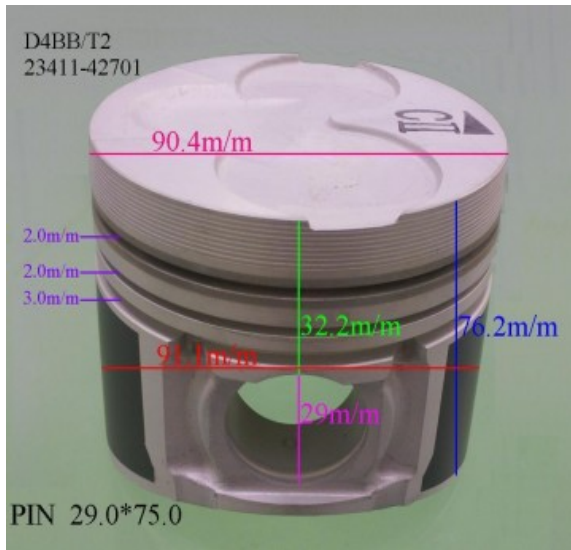

Piston Set – HYUNDAI

D4BB 23411-42701

Category: Piston Set / HYUNDAI PISTON SET

Model No: 23411-42701 / Size: STD

We are mainly specialized in Heavy Duty Spare Parts and diesel & gasoline engine spare parts of various Japanese and Korea brands. For Komatsu parts, we can supply all kinds of Komatsu engine models, like 6D95, 6D105, 6D108, S6D110, S6D125, S6D140, S6D155, S6D170, NT855, NH222, etc. For Cummins parts, 3B, 3BT, 4B, 6BT, 6CT, LT10 and caterpillar parts, such as 3304, 3306, 3406, 3408, 3508, 3412, 3512?etc. And for Mitsubishi, we supply S4E, S6E, S4S, S4F, S4K, S6B, S6K, S6A, S6A2, S6A3, S6N, S6R2, S6F, 6D31, 6D34, 6D14, 6D17, 8DC8 ~ 8DC11...etc for industry & marine.