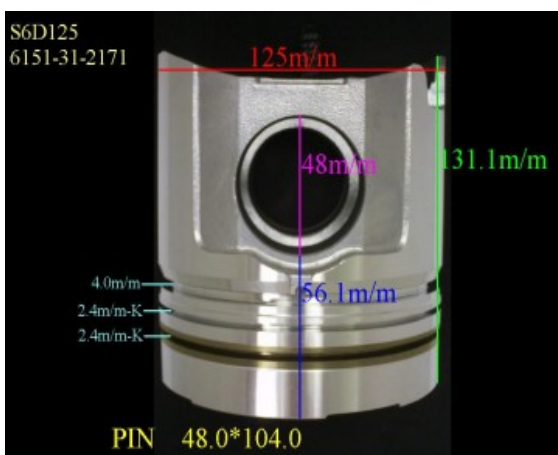

S6D125 6151-31-2171

Category: Piston Set / KOMATSU PISTON SET

Model No: 6151-31-2171 / Size: STD

The range of our product is covering diesel engine and heavy duty parts, such as

S6D95: 6207-31-2141, 6207-31-2120, 6207-31-2180,
S6D105: 6137-32-2130, 6137-32-2110, 6137-32-2010,
6137-31-2020,

S6D108: 6222-31-2110, S6D110: 6138-31-2110,
6138-32-2110, 6138-32-2120,

S6D125: 6151-31-2112, 6151-31-2511,
S6D125E2/SA6D125E2/SAA6D125E3: 6152-32-2510,

S6D140: 6211-31-2111, 6212-31-2151,
SA6D140-1/SA12V140-1: 6212-31-2170,

S6D155: 6128-31-2140, S6D170: 6164-31-2110,
6162-33-2120, 6162-35-2120,

NH220: 6620-31-2110, NT855: 6711-31-2110