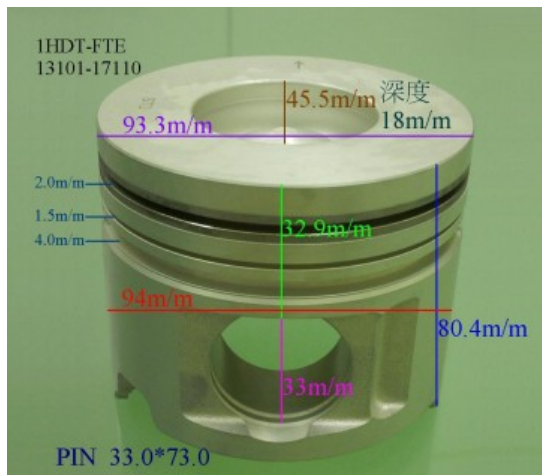

1HDT-FTE 13101-17110

Category: Piston Set / TOYOTA PISTON SET

Model No: 13101-17110 / Size: STD

We are mainly specialized in Heavy Duty Spare Parts and diesel & gasoline engine spare parts of various Japanese and Korea brands. For Komatsu parts, we can supply all kinds of Komatsu engine models, like 6D95, 6D105, 6D108, S6D110, S6D125, S6D140, S6D155, S6D170, NT855, NH222, etc. For Cummins parts, 3B, 3BT, 4B, 6BT, 6CT, LT10 and caterpillar parts, such as 3304, 3306, 3406, 3408, 3508, 3412, 3512?etc. And for Mitsubishi, we supply S4E, S6E, S4S, S4F, S4K, S6B, S6K, S6A, S6A2, S6A3, S6N, S6R2, S6F, 6D31, 6D34, 6D14, 6D17, 8DC8 ~ 8DC11...etc for industry & marine.