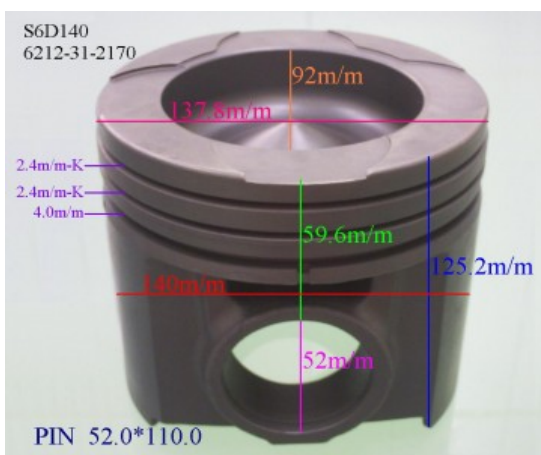

S6D140 6212-31-2170

Category: Piston Set / KOMATSU PISTON SET

Model No: 6212-31-2170 / Size: STD

The range of our product is covering diesel engine and heavy duty parts, such as

S6D95: 6207-31-2141, 6207-31-2120, 6207-31-2180,
S6D105: 6137-32-2130, 6137-32-2110, 6137-32-2010,
6137-31-2020,