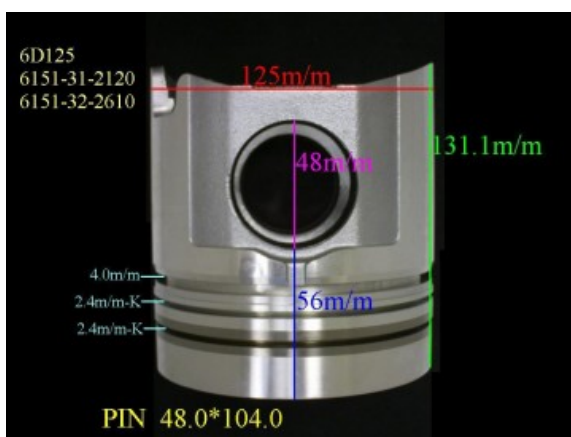

NH220: 6620-31-2110, NT855: 6711-31-2110

S6D125 6151-31-2120

Category: Piston Set / KOMATSU PISTON SET

Model No: 6151-31-2120 / Size: STD

The range of our product is covering diesel engine and heavy duty parts, such as