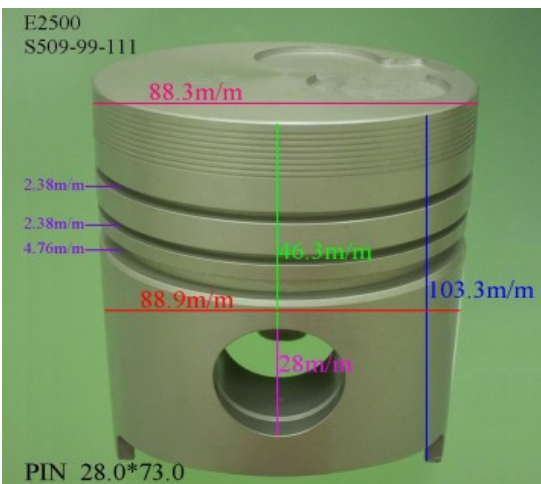

S5/E2500 S509-99-111

Category: Piston Set / MAZDA PISTON SET

Model No: S509-99-111 / Size: STD

The range of our product is covering diesel engine and heavy duty parts, such as

FE:FE01-23-200,FEJK:FEJK-11-SAOA,HA(T3000):SE01-23-200, HA(E3000):0933-23-200,S5(E2500):S509-99-111, SL:SL07-23-200A,SLT:SL50-11-SAO,TF:TF20-11-SAO, TM(T4500):TM01-11-102,WL-C:WLYE-11-SAO, WLT:WLY8-11-SAO,WL:WLY1-11-SAOC, XA:S501-23-200,