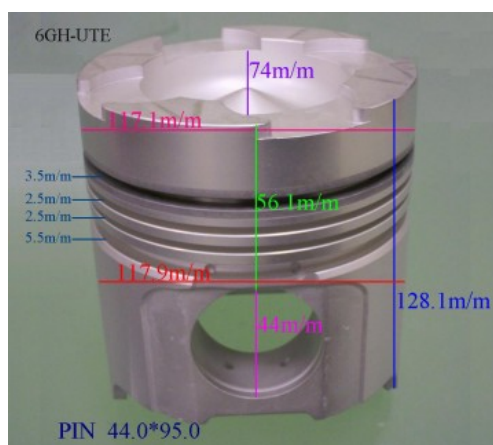

6GH-UTE

Category: Piston Set / YANMAR PISTON SET

Model No: 6GH-UTE / Size: STD

The range of our product is covering diesel engine and heavy duty parts, such as
3S15,4D84,4D94LE,4TNE98,4TNV98,6GH-STE,6GH-UTE,
6LA-AKUT,6LA-DT,6LA-HST