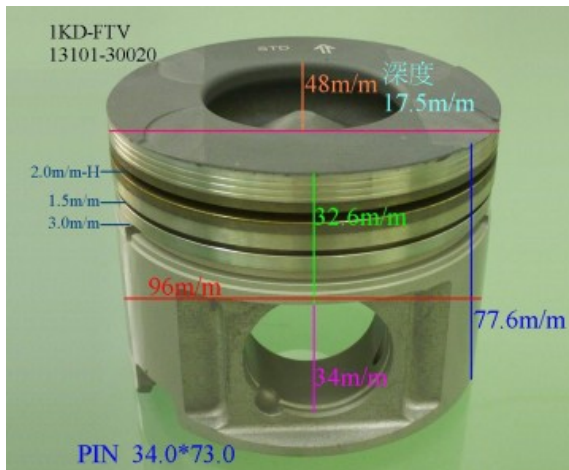

1KD 13101-30020

Category: Piston Set / TOYOTA PISTON SET

Model No: 13101-30020 / Size: STD

We are mainly specialized in Heavy Duty Spare Parts and diesel & gasoline engine spare parts of various Japanese and Korea brands. For Komatsu parts, we can supply all kinds of Komatsu engine models, like 6D95, 6D105, 6D108, S6D110, S6D125, S6D140, S6D155, S6D170, NT855, NH222, etc. For Cummins parts, 3B, 3BT, 4B, 6BT, 6CT, LT10 and caterpillar parts, such as 3304, 3306, 3406, 3408, 3508, 3412, 3512?etc. And for Mitsubishi, we supply S4E, S6E, S4S, S4F, S4K, S6B, S6K, S6A, S6A2, S6A3, S6N, S6R2, S6F, 6D31, 6D34, 6D14, 6D17, 8DC8 ~ 8DC11...etc for industry & marine.