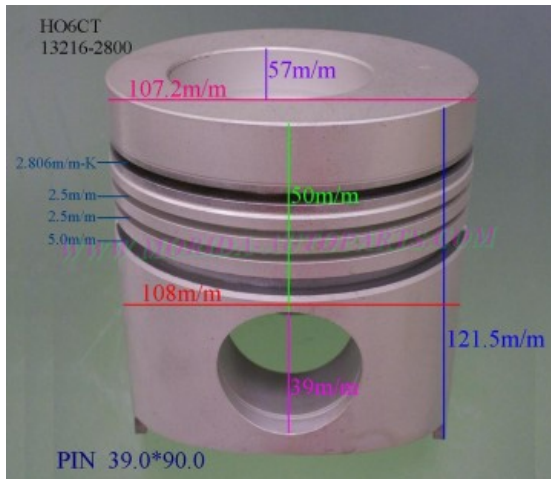

Piston Set – HINO

HO6CT 13216-2800

Category: Piston Set / HINO PISTON SET

Model No: 13216-2800 / Size: STD

The range of our product is covering diesel engine and heavy duty parts, such as

DM100:13216-1120,DS50:13216-1050,DS70:13216-1040,
E13C:13211-0200,EF550:13216-1560,13226-1140,
EF750:13216-1170,13216-1860,EH300:13216-1160,
EH700:13216-1181,EK100:13216-1224, EK130T:13216-2191,
EK200:13216-1530,EP100:13216-1420,EP100T:13216-1450,
ER200:13216-1281, F17E:13216-2210,13226-1210,
F20C:13216-2323,13226-2163,F21C:13216-2661,13226-1311,
HO6CT:13216-1540,HO7C:13216-2300,HO7CT:13216-2430,
HO7D:13216-1980,JO8C:13216-2631,JO8CT:13306-1080,
P11C:13211-2723,13211-2700,PO9CT:13216-2460,
WO4CT:13216-0010,13216-2210, WO4D:13216-2220,
WO4DT:13216-3201,13216-3250,WO6D:13216-1470,