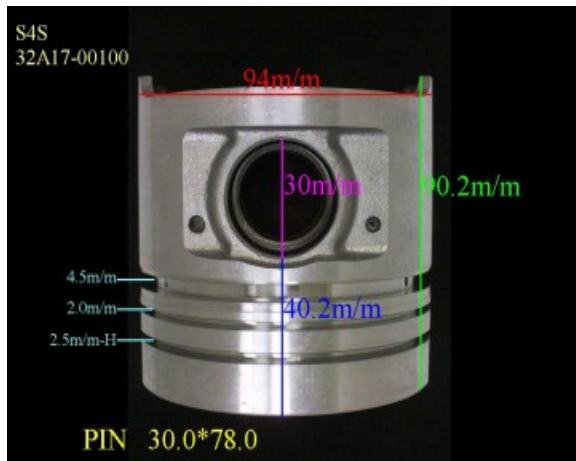

Piston Set – MITSUBISHI

S4S 32A17-00100

Category: Piston Set / MITSUBISHI PISTON SET

Model No: 32A17-00100 / Size: STD

The range of our product is covering diesel engine and heavy duty parts, such as

4D31:ME012131,4D31T:ME012858,4D32:ME012174,
4D33:ME016895,ME016897,
4D34:ME012928,ME082584,4D34T:ME013325,ME220470,
4D35:ME014693,
4D56:MD304835,4DQ5:30617-57105,4DR7:ME021861,
4M40:ME200689,
4M40T:ME203223,4M41T:ME191470,4M51:ME240047,
6D14:ME032626,6D14T:ME032742,
6D14-2AT:ME072047,6D15:ME032480,ME033934,
6D15-3AT:ME072055,6D16:ME072602,
6D16T:ME072065,6D17:ME072548,6D22:ME052447,
6D22T:ME052664,6D24T:ME151416,
6DB1:30017-90100,6M61:ME131943,8DC7:ME062280,
8DC9:ME062336,8DC11:ME093427,
8M20:ME160286,ME161112,8M21:ME161300,
S4F:36717-41100,S4S:32A17-00100,
S6A2:32517-91100,S6A3:35A17-30100,S6B2:36217-70700,
S6B3:34A17-00200,
S6R2:37517-25100,