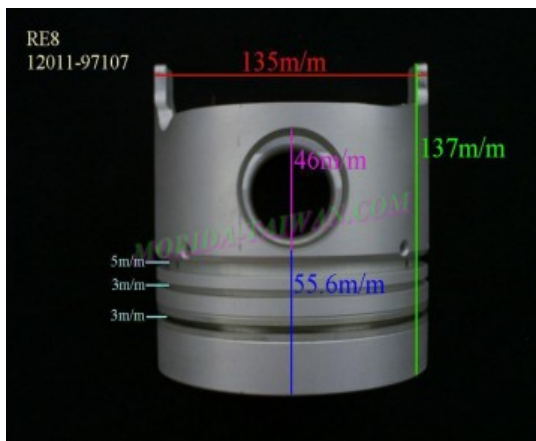

RE8

Category: Piston Set / NISSAN PISTON SET

Model No: 12011-97107 / Size: STD

The range of our product is covering diesel engine and heavy duty parts, such as

BD25:12010-87G11,BD30:12011-54T00,BD30T:12010-96T06,
FD6T:12011-Z5509,FD33:12011-T9313,
FD33T:12010-T9300,FD35:12010-01T04,FD35T:12011-01T03,
FD46:12010-0T312,FE6T:12010-96507,
FE6TA:12010-Z5507,NE6T:12011-95074,NF6TA:12011-95516,
PD6:12011-96007,PD6T:12011-96009,
PE6:12011-96516,PE6T:12011-96564,PE6TB:12011-96000,
PF6:12011-96964,PF6T:12013-96669,
PF6TA:12011-94690,QD32:12010-2S606,SD23:12010-09W10,
TD23:12010-02N07,TD25:12010-44G02,
TD27:12011-43G01,TD27T:12010-31N03,