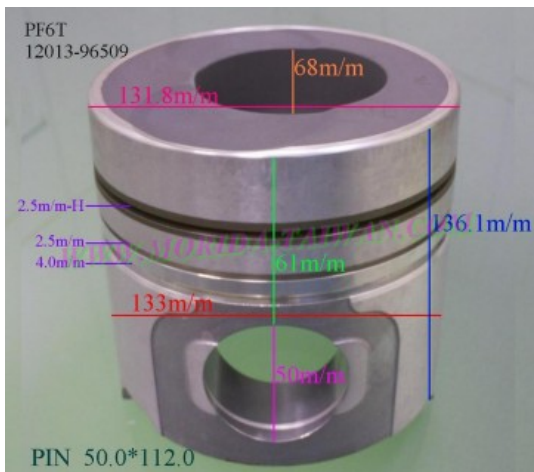

PF6T 12013-96509

Category: Piston Set / NISSAN PISTON SET

Model No: 12013-96509 / Size: STD

The range of our product is covering diesel engine and heavy duty parts, such as

BD25:12010-87G11,BD30:12011-54T00,BD30T:12010-96T06,
FD6T:12011-Z5509,FD33:12011-T9313,
FD33T:12010-T9300,FD35:12010-01T04,FD35T:12011-01T03,
FD46:12010-0T312,FE6T:12010-96507,
FE6TA:12010-Z5507,NE6T:12011-95074,NF6TA:12011-95516,
PD6:12011-96007,PD6T:12011-96009,
PE6:12011-96516,PE6T:12011-96564,PE6TB:12011-96000,
PF6:12011-96964,PF6T:12013-96669,
PF6TA:12011-94690,QD32:12010-2S606,SD23:12010-09W10,
TD23:12010-02N07,TD25:12010-44G02,
TD27:12011-43G01,TD27T:12010-31N03,