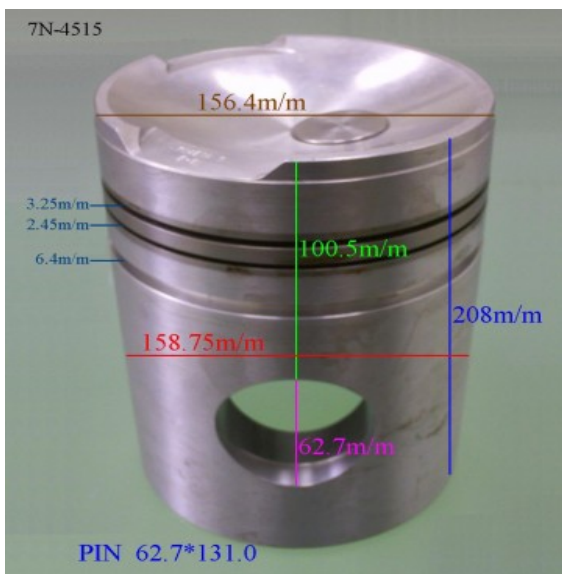

7N-4515

Category: Piston Set / CATERPILLAR PISTON SET

Model No: 7N-4515 / Size: STD

We are mainly specialized in Heavy Duty Spare Parts and diesel & gasoline engine spare parts of various Japanese and Korea brands. For Komatsu parts, we can supply all kinds of Komatsu engine models, like 6D95, 6D105, 6D108, S6D110, S6D125, S6D140, S6D155, S6D170, NT855, NH222, etc. For Cummins parts, 3B, 3BT, 4B, 6BT, 6CT, LT10 and caterpillar parts, such as 3304, 3306, 3406, 3408, 3508, 3412, 3512?etc. And for Mitsubishi, we supply S4E, S6E, S4S, S4F, S4K, S6B, S6K, S6A, S6A2, S6A3, S6N, S6R2, S6F, 6D31, 6D34, 6D14, 6D17, 8DC8 ~ 8DC11...etc for industry & marine.