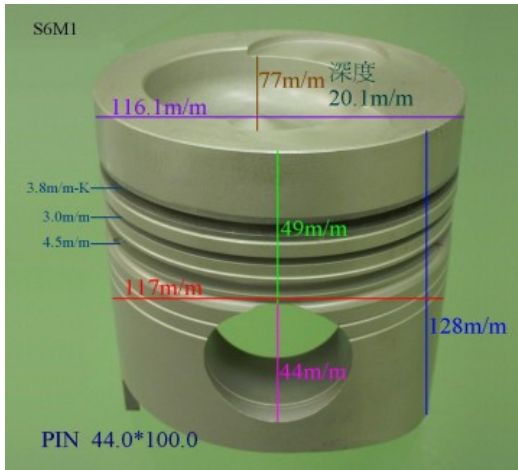

Piston Set – MITSUBISHI (HEAVY)

S6M1

Category: Piston Set / MITSUBISHI Heavy

Model No: S6M1 / Size: STD

The range of our product is covering diesel engine and heavy duty parts, such as

4D31:ME012131,4D31T:ME012858,4D32:ME012174,
4D33:ME016895,ME016897,
4D34:ME012928,ME082584,4D34T:ME013325,ME220470,
4D35:ME014693,
4D56:MD304835,4DQ5:30617-57105,4DR7:ME021861,
4M40:ME200689,
4M40T:ME203223,4M41T:ME191470,4M51:ME240047,
6D14:ME032626,6D14T:ME032742,
6D14-2AT:ME072047,6D15:ME032480,ME033934,
6D15-3AT:ME072055,6D16:ME072602,
6D16T:ME072065,6D17:ME072548,6D22:ME052447,
6D22T:ME052664,6D24T:ME151416,
6DB1:30017-90100,6M61:ME131943,8DC7:ME062280,
8DC9:ME062336,8DC11:ME093427,
8M20:ME160286,ME161112,8M21:ME161300,
S4F:36717-41100,S4S:32A17-00100,
S6A2:32517-91100,S6A3:35A17-30100,S6B2:36217-70700,
S6B3:34A17-00200,
S6R2:37517-25100,