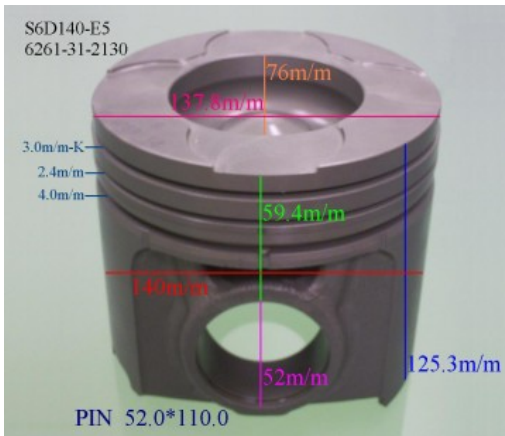

Piston Set – KOMATSU

S6D140-E5 6261-31-2130

Category: Piston Set / KOMATSU PISTON SET

Model No: 6261-31-2130 / Size: STD

The range of our product is covering diesel engine and heavy duty parts, such as

S6D95: 6207-31-2141, 6207-31-2120, 6207-31-2180,
S6D105: 6137-32-2130, 6137-32-2110, 6137-32-2010,
6137-31-2020,