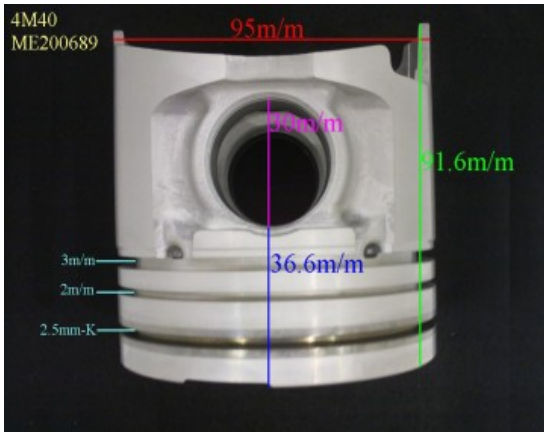

Piston Set – MITSUBISHI

4M40

Category: Piston Set / MITSUBISHI PISTON SET

Model No: ME200689 / Size: STD

The range of our product is covering diesel engine and heavy duty parts, such as

4D31:ME012131,4D31T:ME012858,4D32:ME012174,
4D33:ME016895,ME016897,
4D34:ME012928,ME082584,4D34T:ME013325,ME220470,
4D35:ME014693,
4D56:MD304835,4DQ5:30617-57105,4DR7:ME021861,
4M40:ME200689,
4M40T:ME203223,4M41T:ME191470,4M51:ME240047,
6D14:ME032626,6D14T:ME032742,
6D14-2AT:ME072047,6D15:ME032480,ME033934,
6D15-3AT:ME072055,6D16:ME072602,
6D16T:ME072065,6D17:ME072548,6D22:ME052447,
6D22T:ME052664,6D24T:ME151416,
6DB1:30017-90100,6M61:ME131943,8DC7:ME062280,
8DC9:ME062336,8DC11:ME093427,
8M20:ME160286,ME161112,8M21:ME161300,
S4F:36717-41100,S4S:32A17-00100,
S6A2:32517-91100,S6A3:35A17-30100,S6B2:36217-70700,
S6B3:34A17-00200,
S6R2:37517-25100,