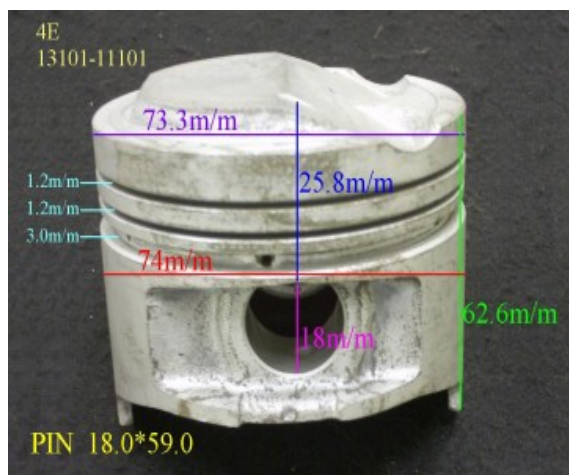

4E 13101-11101

Category: Piston Set / TOYOTA PISTON SET

Model No: 13101-11101 / Size: STD

We are mainly specialized in Heavy Duty Spare Parts and diesel & gasoline engine spare parts of various Japanese and Korea brands. For Komatsu parts, we can supply all kinds of Komatsu engine models, like 6D95, 6D105, 6D108, S6D110, S6D125, S6D140, S6D155, S6D170, NT855, NH222, etc. For Cummins parts, 3B, 3BT, 4B, 6BT, 6CT, LT10 and caterpillar parts, such as 3304, 3306, 3406, 3408, 3508, 3412, 3512?etc. And for Mitsubishi, we supply S4E, S6E, S4S, S4F, S4K, S6B, S6K, S6A, S6A2, S6A3, S6N, S6R2, S6F, 6D31, 6D34, 6D14, 6D17, 8DC8 ~ 8DC11...etc for industry & marine.