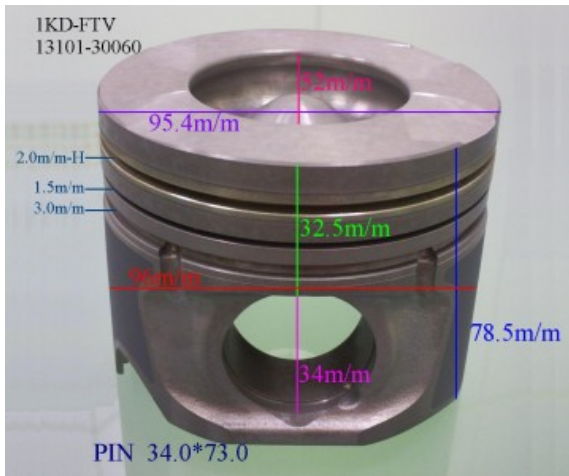

Piston Set – TOYOTA

1KD-FTV 13101-30060

Category: Piston Set / TOYOTA PISTON SET

Model No: 13101-30060 / Size: STD

We are mainly specialized in Heavy Duty Spare Parts and diesel & gasoline engine spare parts of various Japanese and Korea brands. For Komatsu parts, we can supply all kinds of Komatsu engine models, like 6D95, 6D105, 6D108, S6D110, S6D125, S6D140, S6D155, S6D170, NT855, NH222, etc. For Cummins parts, 3B, 3BT, 4B, 6BT, 6CT, LT10 and caterpillar parts, such as 3304, 3306, 3406, 3408, 3508, 3412, 3512?etc. And for Mitsubishi, we supply S4E, S6E, S4S, S4F, S4K, S6B, S6K, S6A, S6A2, S6A3, S6N, S6R2, S6F, 6D31, 6D34, 6D14, 6D17, 8DC8 ~ 8DC11...etc for industry & marine.