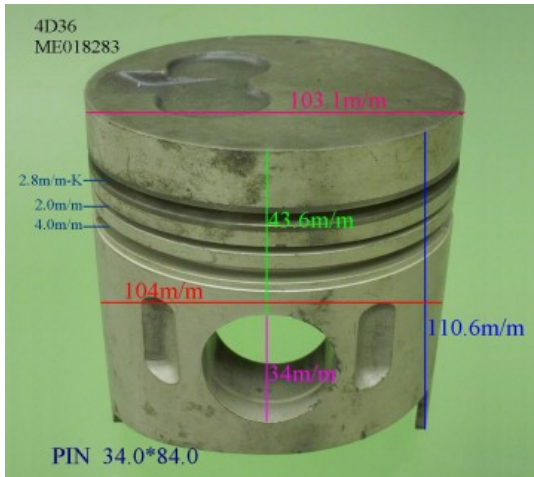

Piston Set – MITSUBISHI

4D36=ME018283

Category: Piston Set / MITSUBISHI PISTON SET

Model No: ME018283 / Size: STD

The range of our product is covering diesel engine and heavy duty parts, such as

4D31:ME012131,4D31T:ME012858,4D32:ME012174,
4D33:ME016895,ME016897,
4D34:ME012928,ME082584,4D34T:ME013325,ME220470,
4D35:ME014693,
4D56:MD304835,4DQ5:30617-57105,4DR7:ME021861,
4M40:ME200689,
4M40T:ME203223,4M41T:ME191470,4M51:ME240047,
6D14:ME032626,6D14T:ME032742,
6D14-2AT:ME072047,6D15:ME032480,ME033934,
6D15-3AT:ME072055,6D16:ME072602,
6D16T:ME072065,6D17:ME072548,6D22:ME052447,
6D22T:ME052664,6D24T:ME151416,
6DB1:30017-90100,6M61:ME131943,8DC7:ME062280,
8DC9:ME062336,8DC11:ME093427,
8M20:ME160286,ME161112,8M21:ME161300,
S4F:36717-41100,S4S:32A17-00100,
S6A2:32517-91100,S6A3:35A17-30100,S6B2:36217-70700,
S6B3:34A17-00200,
S6R2:37517-25100,