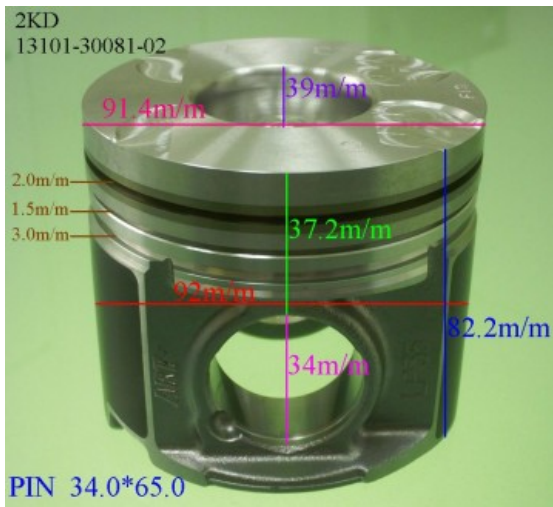

Piston Set – TOYOTA

2KD 13101-30081-02

Category: Piston Set / TOYOTA PISTON SET

Model No: 13101-30081-02 / Size: STD

We are mainly specialized in Heavy Duty Spare Parts and diesel & gasoline engine spare parts of various Japanese and Korea brands. For Komatsu parts, we can supply all kinds of Komatsu engine models, like 6D95, 6D105, 6D108, S6D110, S6D125, S6D140, S6D155, S6D170, NT855, NH222, etc. For Cummins parts, 3B, 3BT, 4B, 6BT, 6CT, LT10 and caterpillar parts, such as 3304, 3306, 3406, 3408, 3508, 3412, 3512?etc. And for Mitsubishi, we supply S4E, S6E, S4S, S4F, S4K, S6B, S6K, S6A, S6A2, S6A3, S6N, S6R2, S6F, 6D31, 6D34, 6D14, 6D17, 8DC8 ~ 8DC11...etc for industry & marine.