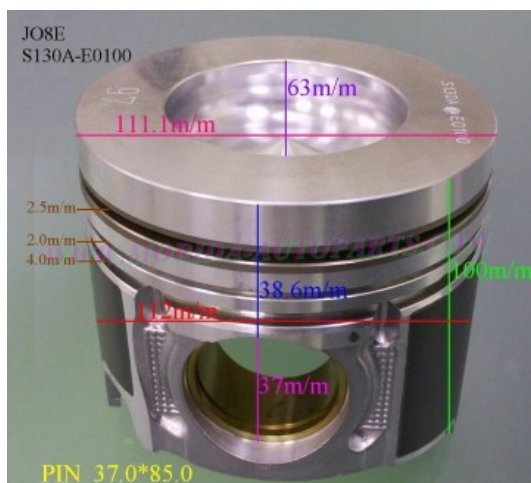

JO8E S130A-E0100

Category: Piston Set / HINO PISTON SET

Model No: S130A-E0100 / Size: STD

The range of our product is covering diesel engine and heavy duty parts, such as

DM100:13216-1120,DS50:13216-1050,DS70:13216-1040,
E13C:13211-0200,EF550:13216-1560,13226-1140,
EF750:13216-1170,13216-1860,EH300:13216-1160,
EH700:13216-1181,EK100:13216-1224,EK130T:13216-2191,
EK200:13216-1530,EP100:13216-1420,EP100T:13216-1450,
ER200:13216-1281,F17E:13216-2210,13226-1210,
F20C:13216-2323,13226-2163,F21C:13216-2661,13226-1311,
HO6CT:13216-1540,HO7C:13216-2300,HO7CT:13216-2430,
HO7D:13216-1980,JO8C:13216-2631,JO8CT:13306-1080,
P11C:13211-2723,13211-2700,PO9CT:13216-2460,
WO4CT:13216-0010,13216-2210,WO4D:13216-2220,
WO4DT:13216-3201,13216-3250,WO6D:13216-1470,