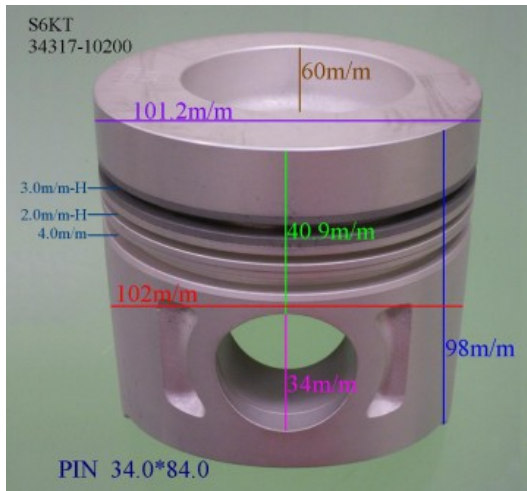

Piston Set – MITSUBISHI

S6KT 34317-10600

Category: Piston Set / MITSUBISHI PISTON SET

Model No: 34317-10600 / Size: STD

The range of our product is covering diesel engine and heavy duty parts, such as

4D31:ME012131,4D31T:ME012858,4D32:ME012174,
4D33:ME016895,ME016897,
4D34:ME012928,ME082584,4D34T:ME013325,ME220470,
4D35:ME014693,
4D56:MD304835,4DQ5:30617-57105,4DR7:ME021861,
4M40:ME200689,
4M40T:ME203223,4M41T:ME191470,4M51:ME240047,
6D14:ME032626,6D14T:ME032742,
6D14-2AT:ME072047,6D15:ME032480,ME033934,
6D15-3AT:ME072055,6D16:ME072602,
6D16T:ME072065,6D17:ME072548,6D22:ME052447,
6D22T:ME052664,6D24T:ME151416,
6DB1:30017-90100,6M61:ME131943,8DC7:ME062280,
8DC9:ME062336,8DC11:ME093427,
8M20:ME160286,ME161112,8M21:ME161300,
S4F:36717-41100,S4S:32A17-00100,
S6A2:32517-91100,S6A3:35A17-30100,S6B2:36217-70700,
S6B3:34A17-00200,
S6R2:37517-25100,