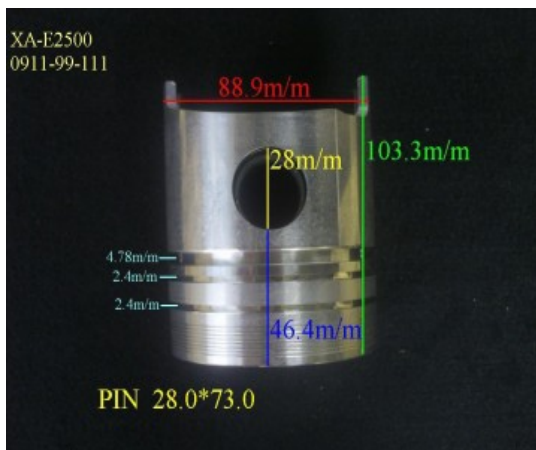

XA/E2500 0911-99-111

Category: Piston Set / MAZDA PISTON SET

Model No: 0911-99-111 / Size: STD

The range of our product is covering diesel engine and heavy duty parts, such as

FE:FE01-23-200,FEJK:FEJK-11-SAOA,HA(T3000):SE01-23-200,
HA(E3000):0933-23-200,S5(E2500):S509-99-111,
SL:SL07-23-200A,SLT:SL50-11-SAO,TF:TF20-11-SAO,
TM(T4500):TM01-11-102,WL-C:WLYE-11-SAO,
WLT:WLY8-11-SAO,WL:WLY1-11-SAOC, XA:S501-23-200,