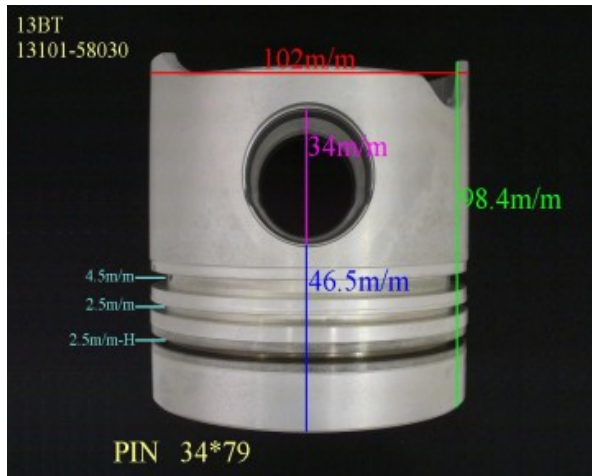

Piston Set – TOYOTA

13BT 13101-58030

Category: Piston Set / TOYOTA PISTON SET

Model No: 13101-58030 / Size: STD

We are mainly specialized in Heavy Duty Spare Parts and diesel & gasoline engine spare parts of various Japanese and Korea brands. For Komatsu parts, we can supply all kinds of Komatsu engine models, like 6D95, 6D105, 6D108, S6D110, S6D125, S6D140, S6D155, S6D170, NT855, NH222, etc. For Cummins parts, 3B, 3BT, 4B, 6BT, 6CT, LT10 and caterpillar parts, such as 3304, 3306, 3406, 3408, 3508, 3412, 3512?etc. And for Mitsubishi, we supply S4E, S6E, S4S, S4F, S4K, S6B, S6K, S6A, S6A2, S6A3, S6N, S6R2, S6F, 6D31, 6D34, 6D14, 6D17, 8DC8 ~ 8DC11...etc for industry & marine.