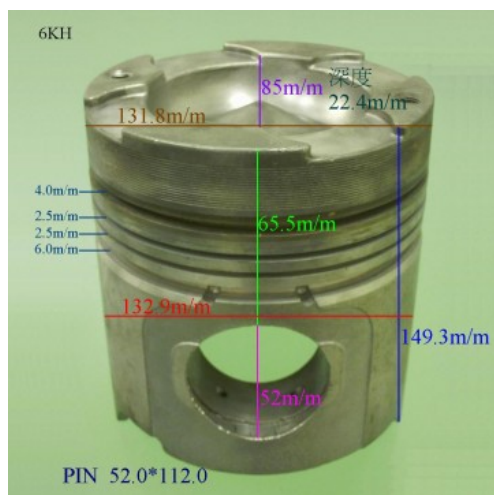

Piston Set – YANMAR

6KH-132.9m/m

Category: Piston Set / YANMAR PISTON SET

Model No: 6KH-132.9m/m / Size: STD

The range of our product is covering diesel engine and heavy duty parts, such as
3S15,4D84,4D94LE,4TNE98,4TNV98,6GH-STE,6GH-UTE,
6LA-AKUT,6LA-DT,6LA-HST