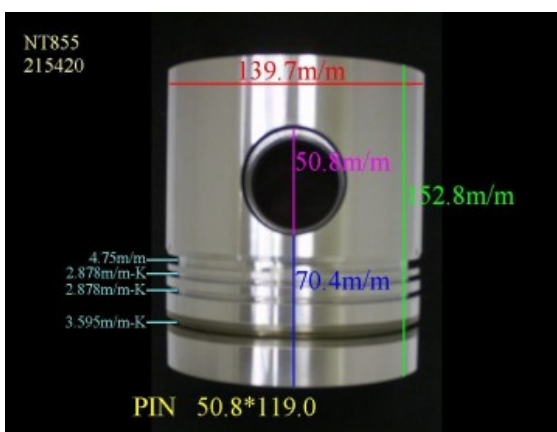

NT855 215420

Category: Piston Set / KOMATSU PISTON SET

Model No: 215420 / Size: STD

The range of our product is covering diesel engine and heavy duty parts, such as

S6D95: 6207-31-2141, 6207-31-2120, 6207-31-2180,
S6D105: 6137-32-2130, 6137-32-2110, 6137-32-2010,
6137-31-2020,

S6D108: 6222-31-2110, S6D110: 6138-31-2110,
6138-32-2110, 6138-32-2120,

S6D125: 6151-31-2112, 6151-31-2511,
S6D125E2/SA6D125E2/SAA6D125E3: 6152-32-2510,

S6D140: 6211-31-2111, 6212-31-2151,
SA6D140-1/SA12V140-1: 6212-31-2170,

S6D155: 6128-31-2140, S6D170: 6164-31-2110,
6162-33-2120, 6162-35-2120,

NH220: 6620-31-2110, NT855: 6711-31-2110