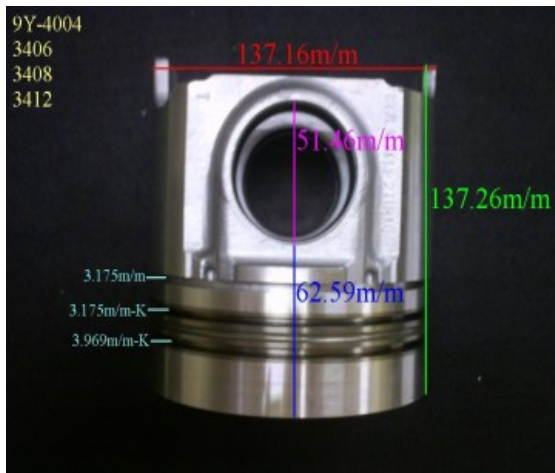

Piston Set – CATERPILLAR

9Y-4004

Category: Piston Set / CATERPILLAR PISTON SET

Model No: 9Y-4004 / Size: STD

We are mainly specialized in Heavy Duty Spare Parts and diesel & gasoline engine spare parts of various Japanese and Korea brands. For Komatsu parts, we can supply all kinds of Komatsu engine models, like 6D95, 6D105, 6D108, S6D110, S6D125, S6D140, S6D155, S6D170, NT855, NH222, etc. For Cummins parts, 3B, 3BT, 4B, 6BT, 6CT, LT10 and caterpillar parts, such as 3304, 3306, 3406, 3408, 3508, 3412, 3512?etc. And for Mitsubishi, we supply S4E, S6E, S4S, S4F, S4K, S6B, S6K, S6A, S6A2, S6A3, S6N, S6R2, S6F, 6D31, 6D34, 6D14, 6D17, 8DC8 ~ 8DC11...etc for industry & marine.