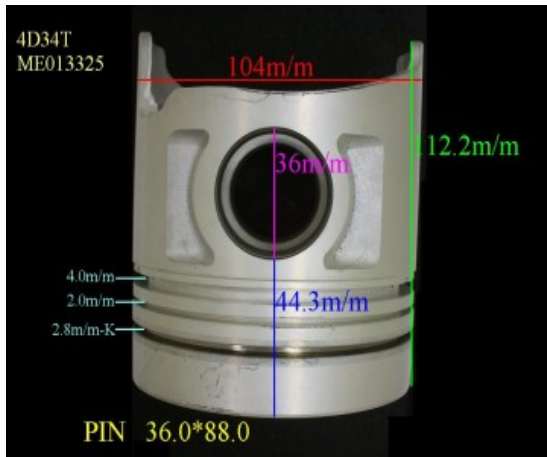

Piston Set – MITSUBISHI

4D34T-=-ME013325

Category: Piston Set / MITSUBISHI PISTON SET

Model No: ME013325 / Size: STD

The range of our product is covering diesel engine and heavy duty parts, such as

4D31:ME012131,4D31T:ME012858,4D32:ME012174,
4D33:ME016895,ME016897,
4D34:ME012928,ME082584,4D34T:ME013325,ME220470,
4D35:ME014693,
4D56:MD304835,4DQ5:30617-57105,4DR7:ME021861,
4M40:ME200689,
4M40T:ME203223,4M41T:ME191470,4M51:ME240047,
6D14:ME032626,6D14T:ME032742,
6D14-2AT:ME072047,6D15:ME032480,ME033934,
6D15-3AT:ME072055,6D16:ME072602,
6D16T:ME072065,6D17:ME072548,6D22:ME052447,
6D22T:ME052664,6D24T:ME151416,
6DB1:30017-90100,6M61:ME131943,8DC7:ME062280,
8DC9:ME062336,8DC11:ME093427,
8M20:ME160286,ME161112,8M21:ME161300,
S4F:36717-41100,S4S:32A17-00100,
S6A2:32517-91100,S6A3:35A17-30100,S6B2:36217-70700,
S6B3:34A17-00200,
S6R2:37517-25100,