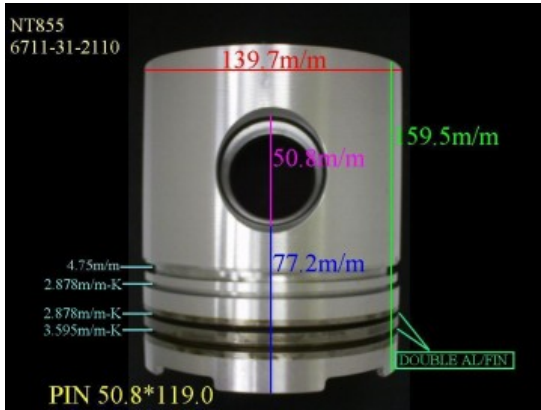

Piston Set – KOMATSU

NT855 6711-31-2110

Category: Piston Set / KOMATSU PISTON SET

Model No: 6711-31-2110 / Size: STD

The range of our product is covering diesel engine and heavy duty parts, such as

S6D95: 6207-31-2141, 6207-31-2120, 6207-31-2180,
S6D105: 6137-32-2130, 6137-32-2110, 6137-32-2010,
6137-31-2020,