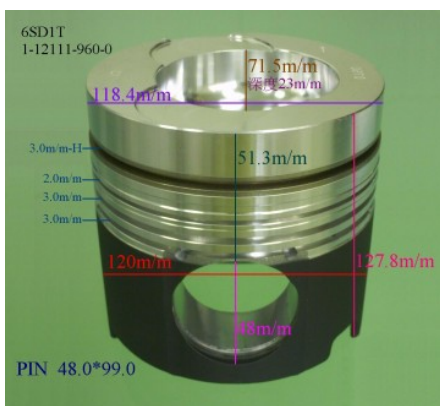

6SD1T 1-12111-960-0

Category: Piston Set / ISUZU PISTON SET

Model No: 1-12111-960-0 / Size: STD

The range of our product is covering diesel engine and heavy duty parts,

4BD1T:8-94154-734-0,4BE1:8-94438-989-1,4HE1TC:8-97176-653-0,
4HF1:8-97095-585-0,4HG1:8-97221-666-0,4HG1T:8-97221-706-1,
4HJ1:8-97221-454-0,4HL1:8-97312643-0,4JA1:8-97089-892-0,
4JA1T:8-97176-691-0,4JB1T:8-94390-621-0,4JG1:8-97220-604-0,
4JG2:8-97176-622-0,4JG2T:8-97176-6240,4JH1:8-97941-047-3,
4JK1:8-97555-672-2,6BD1:5-12111-068-0,6BD1T:1-12111-773-0,
6BF1:1-12111-345-0,6BG1:1-12111-377-4,6BG1T:1-12111-761-0,
6BG1TC:1-12111-626-0,6BG1T-4RING:8-97254-351-0,
6HE1T:8-94391-596-1,6HH1:8-97391-598-0,6HK1:1-12111-976-0,
6HK1T:8-98023-526-1, 6SD1T:1-12111-555-1,
6SD1TC:1-12111-913-0,6SD1T-4RING:1-12111-842-0,
6WG1:1-12111-937-0,6RB1TC:1-12111-648-0,
DA120:1-12111-126-0, DA640:1-12111-867-0,