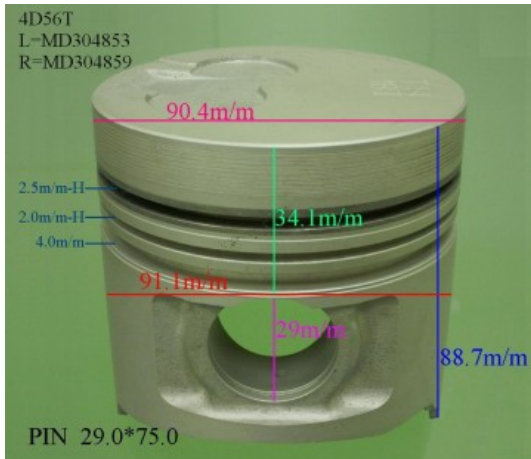

Piston Set – MITSUBISHI

4D56T=L-R

Category: Piston Set / MITSUBISHI PISTON SET

Model No: L=MD304853 R=MD304859 / Size: STD

The range of our product is covering diesel engine and heavy duty parts, such as

4D31:ME012131,4D31T:ME012858,4D32:ME012174,
4D33:ME016895,ME016897,
4D34:ME012928,ME082584,4D34T:ME013325,ME220470,
4D35:ME014693,
4D56:MD304835,4DQ5:30617-57105,4DR7:ME021861,
4M40:ME200689,
4M40T:ME203223,4M41T:ME191470,4M51:ME240047,
6D14:ME032626,6D14T:ME032742,
6D14-2AT:ME072047,6D15:ME032480,ME033934,
6D15-3AT:ME072055,6D16:ME072602,
6D16T:ME072065,6D17:ME072548,6D22:ME052447,
6D22T:ME052664,6D24T:ME151416,
6DB1:30017-90100,6M61:ME131943,8DC7:ME062280,
8DC9:ME062336,8DC11:ME093427,
8M20:ME160286,ME161112,8M21:ME161300,
S4F:36717-41100,S4S:32A17-00100,
S6A2:32517-91100,S6A3:35A17-30100,S6B2:36217-70700,
S6B3:34A17-00200,
S6R2:37517-25100,