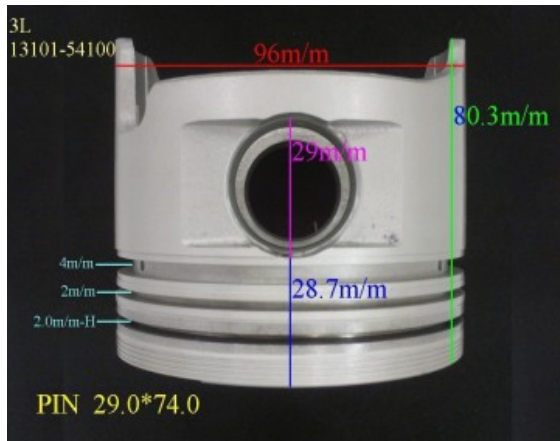

3L 13101-54100

Category: Piston Set / TOYOTA PISTON SET

Model No: 13101-54100 / Size: STD

We are mainly specialized in Heavy Duty Spare Parts and diesel & gasoline engine spare parts of various Japanese and Korea brands. For Komatsu parts, we can supply all kinds of Komatsu engine models, like 6D95, 6D105, 6D108, S6D110, S6D125, S6D140, S6D155, S6D170, NT855, NH222, etc. For Cummins parts, 3B, 3BT, 4B, 6BT, 6CT, LT10 and caterpillar parts, such as 3304, 3306, 3406, 3408, 3508, 3412, 3512?etc. And for Mitsubishi, we supply S4E, S6E, S4S, S4F, S4K, S6B, S6K, S6A, S6A2, S6A3, S6N, S6R2, S6F, 6D31, 6D34, 6D14, 6D17, 8DC8 ~ 8DC11...etc for industry & marine.