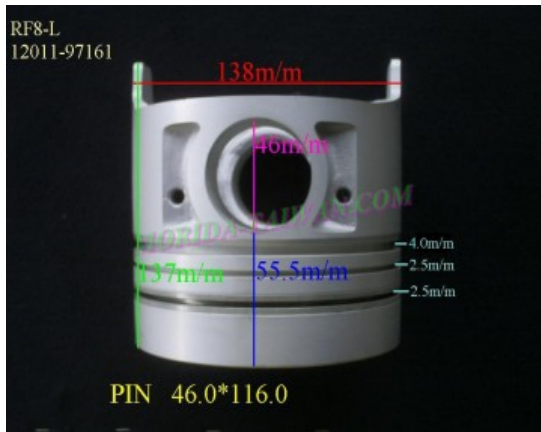

Piston Set – NISSAN

RF8

Category: Piston Set / NISSAN PISTON SET

Model No: L=12011-97161 R=12011-97165 / Size: STD

The range of our product is covering diesel engine and heavy duty parts, such as

BD25:12010-87G11,BD30:12011-54T00,BD30T:12010-96T06,
FD6T:12011-Z5509,FD33:12011-T9313,
FD33T:12010-T9300,FD35:12010-01T04,FD35T:12011-01T03,
FD46:12010-0T312,FE6T:12010-96507,
FE6TA:12010-Z5507,NE6T:12011-95074,NF6TA:12011-95516,
PD6:12011-96007,PD6T:12011-96009,
PE6:12011-96516,PE6T:12011-96564,PE6TB:12011-96000,
PF6:12011-96964,PF6T:12013-96669,
PF6TA:12011-94690,QD32:12010-2S606,SD23:12010-09W10,
TD23:12010-02N07,TD25:12010-44G02,
TD27:12011-43G01,TD27T:12010-31N03,