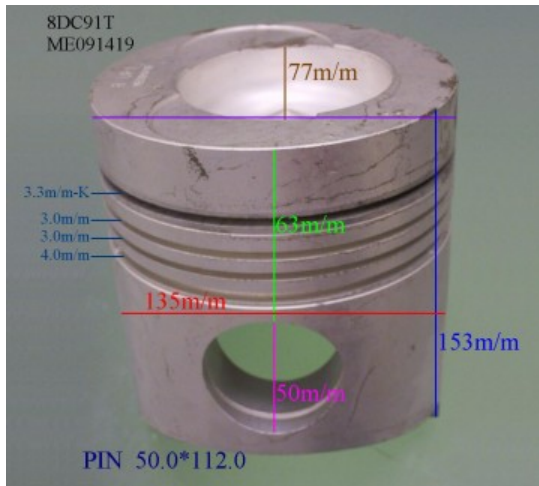

Piston Set – MITSUBISHI

8DC91T ME091419

Category: Piston Set / MITSUBISHI PISTON SET

Model No: ME091419 / Size: STD

The range of our product is covering diesel engine and heavy duty parts, such as

4D31:ME012131,4D31T:ME012858,4D32:ME012174,
4D33:ME016895,ME016897,
4D34:ME012928,ME082584,4D34T:ME013325,ME220470,
4D35:ME014693,
4D56:MD304835,4DQ5:30617-57105,4DR7:ME021861,
4M40:ME200689,
4M40T:ME203223,4M41T:ME191470,4M51:ME240047,
6D14:ME032626,6D14T:ME032742,
6D14-2AT:ME072047,6D15:ME032480,ME033934,
6D15-3AT:ME072055,6D16:ME072602,
6D16T:ME072065,6D17:ME072548,6D22:ME052447,
6D22T:ME052664,6D24T:ME151416,
6DB1:30017-90100,6M61:ME131943,8DC7:ME062280,
8DC9:ME062336,8DC11:ME093427,
8M20:ME160286,ME161112,8M21:ME161300,
S4F:36717-41100,S4S:32A17-00100,
S6A2:32517-91100,S6A3:35A17-30100,S6B2:36217-70700,
S6B3:34A17-00200,
S6R2:37517-25100,