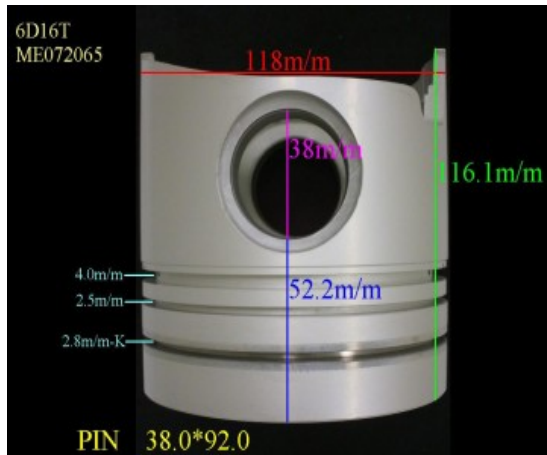

Piston Set – MITSUBISHI

6D16T ME072065

Category: Piston Set / MITSUBISHI PISTON SET

Model No: ME072065 / Size: STD

The range of our product is covering diesel engine and heavy duty parts, such as

4D31:ME012131,4D31T:ME012858,4D32:ME012174,
4D33:ME016895,ME016897,
4D34:ME012928,ME082584,4D34T:ME013325,ME220470,
4D35:ME014693,
4D56:MD304835,4DQ5:30617-57105,4DR7:ME021861,
4M40:ME200689,
4M40T:ME203223,4M41T:ME191470,4M51:ME240047,
6D14:ME032626,6D14T:ME032742,
6D14-2AT:ME072047,6D15:ME032480,ME033934,
6D15-3AT:ME072055,6D16:ME072602,
6D16T:ME072065,6D17:ME072548,6D22:ME052447,
6D22T:ME052664,6D24T:ME151416,
6DB1:30017-90100,6M61:ME131943,8DC7:ME062280,
8DC9:ME062336,8DC11:ME093427,
8M20:ME160286,ME161112,8M21:ME161300,
S4F:36717-41100,S4S:32A17-00100,
S6A2:32517-91100,S6A3:35A17-30100,S6B2:36217-70700,
S6B3:34A17-00200,
S6R2:37517-25100,