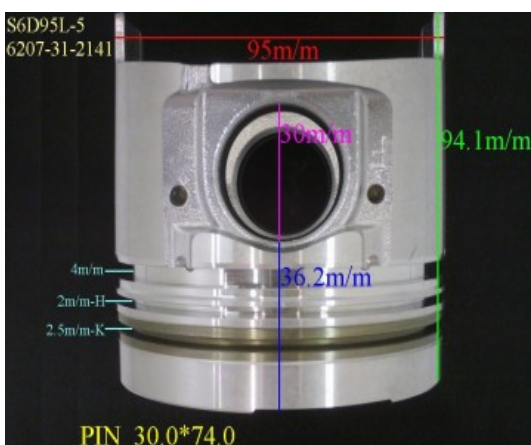

NH220: 6620-31-2110, NT855: 6711-31-2110

S6D95L-5 6207-31-2141

Category: Piston Set / KOMATSU PISTON SET

Model No: 6207-31-2141 / Size: STD

The range of our product is covering diesel engine and heavy duty parts, such as