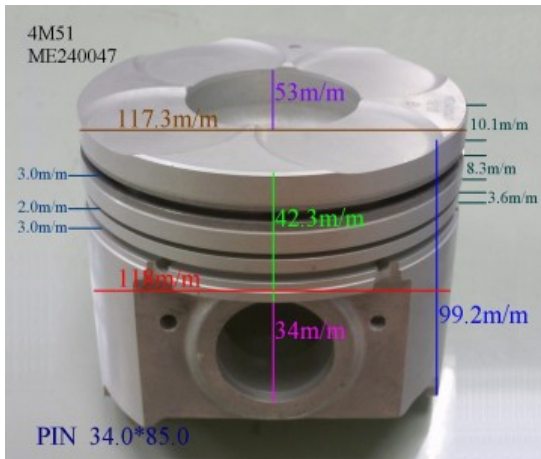

Piston Set – MITSUBISHI

4M51

Category: Piston Set / MITSUBISHI PISTON SET

Model No: ME240047 / Size: STD

The range of our product is covering diesel engine and heavy duty parts, such as

4D31:ME012131,4D31T:ME012858,4D32:ME012174,
4D33:ME016895,ME016897,
4D34:ME012928,ME082584,4D34T:ME013325,ME220470,
4D35:ME014693,
4D56:MD304835,4DQ5:30617-57105,4DR7:ME021861,
4M40:ME200689,
4M40T:ME203223,4M41T:ME191470,4M51:ME240047,
6D14:ME032626,6D14T:ME032742,
6D14-2AT:ME072047,6D15:ME032480,ME033934,
6D15-3AT:ME072055,6D16:ME072602,
6D16T:ME072065,6D17:ME072548,6D22:ME052447,
6D22T:ME052664,6D24T:ME151416,
6DB1:30017-90100,6M61:ME131943,8DC7:ME062280,
8DC9:ME062336,8DC11:ME093427,
8M20:ME160286,ME161112,8M21:ME161300,
S4F:36717-41100,S4S:32A17-00100,
S6A2:32517-91100,S6A3:35A17-30100,S6B2:36217-70700,
S6B3:34A17-00200,
S6R2:37517-25100,