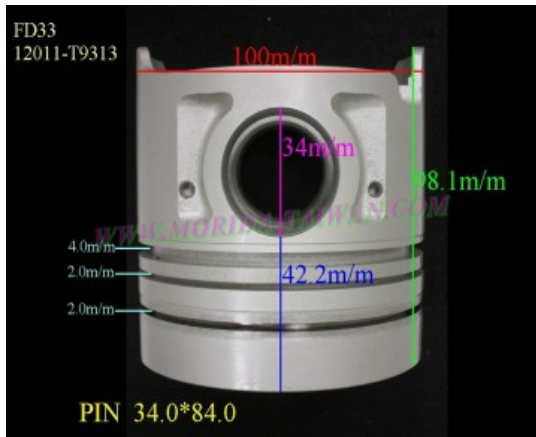

Piston Set – NISSAN

FD33 (98mm) 12011-T9313

Category: Piston Set / NISSAN PISTON SET

Model No: 12011-T9313 / Size: STD

The range of our product is covering diesel engine and heavy duty parts, such as

BD25:12010-87G11,BD30:12011-54T00,BD30T:12010-96T06,
FD6T:12011-Z5509,FD33:12011-T9313,
FD33T:12010-T9300,FD35:12010-01T04,FD35T:12011-01T03,
FD46:12010-0T312,FE6T:12010-96507,
FE6TA:12010-Z5507,NE6T:12011-95074,NF6TA:12011-95516,
PD6:12011-96007,PD6T:12011-96009,
PE6:12011-96516,PE6T:12011-96564,PE6TB:12011-96000,
PF6:12011-96964,PF6T:12013-96669,
PF6TA:12011-94690,QD32:12010-2S606,SD23:12010-09W10,
TD23:12010-02N07,TD25:12010-44G02,
TD27:12011-43G01,TD27T:12010-31N03,