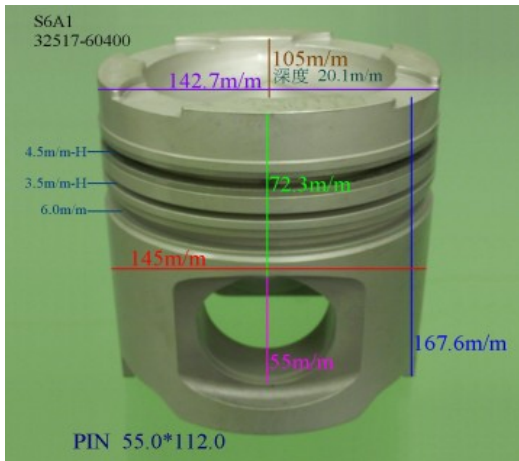

Piston Set – MITSUBISHI (HEAVY)

S6A1 32517-60400

Category: Piston Set / MITSUBISHI Heavy

Model No: 32517-60400 / Size: STD

The range of our product is covering diesel engine and heavy duty parts, such as

4D31:ME012131,4D31T:ME012858,4D32:ME012174,
4D33:ME016895,ME016897,
4D34:ME012928,ME082584,4D34T:ME013325,ME220470,
4D35:ME014693,
4D56:MD304835,4DQ5:30617-57105,4DR7:ME021861,
4M40:ME200689,
4M40T:ME203223,4M41T:ME191470,4M51:ME240047,
6D14:ME032626,6D14T:ME032742,
6D14-2AT:ME072047,6D15:ME032480,ME033934,
6D15-3AT:ME072055,6D16:ME072602,
6D16T:ME072065,6D17:ME072548,6D22:ME052447,
6D22T:ME052664,6D24T:ME151416,
6DB1:30017-90100,6M61:ME131943,8DC7:ME062280,
8DC9:ME062336,8DC11:ME093427,
8M20:ME160286,ME161112,8M21:ME161300,
S4F:36717-41100,S4S:32A17-00100,
S6A2:32517-91100,S6A3:35A17-30100,S6B2:36217-70700,
S6B3:34A17-00200,
S6R2:37517-25100,