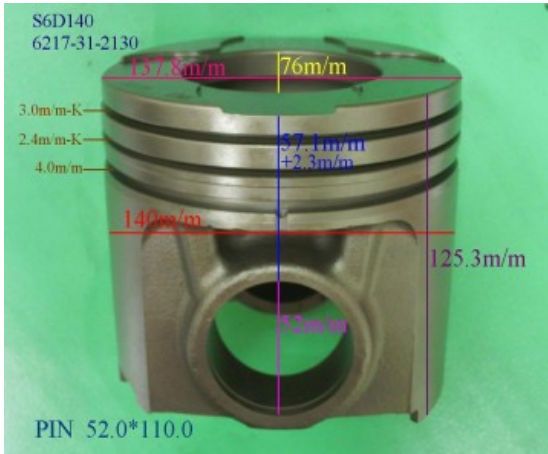

NH220: 6620-31-2110, NT855: 6711-31-2110

Piston Set – KOMATSU

S6D140 6217-31-2130

Category: Piston Set / KOMATSU PISTON SET

Model No: 6217-31-2130 / Size: STD

The range of our product is covering diesel engine and heavy duty parts, such as