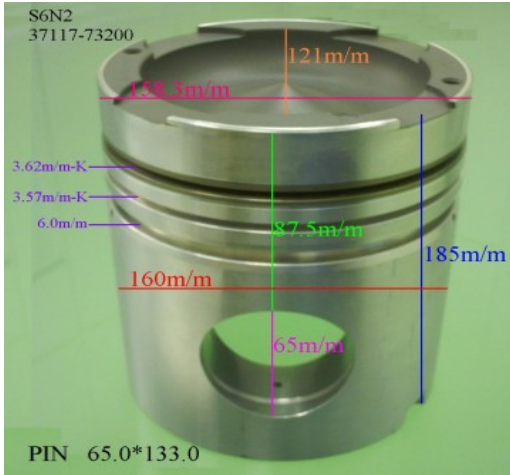

Piston Set – MITSUBISHI (HEAVY)

S6N2 37117-73200

Category: Piston Set / MITSUBISHI Heavy

Model No: 37117-73200 / Size: STD

The range of our product is covering diesel engine and heavy duty parts, such as

4D31:ME012131,4D31T:ME012858,4D32:ME012174,
4D33:ME016895,ME016897,
4D34:ME012928,ME082584,4D34T:ME013325,ME220470,
4D35:ME014693,
4D56:MD304835,4DQ5:30617-57105,4DR7:ME021861,
4M40:ME200689,
4M40T:ME203223,4M41T:ME191470,4M51:ME240047,
6D14:ME032626,6D14T:ME032742,
6D14-2AT:ME072047,6D15:ME032480,ME033934,
6D15-3AT:ME072055,6D16:ME072602,
6D16T:ME072065,6D17:ME072548,6D22:ME052447,
6D22T:ME052664,6D24T:ME151416,
6DB1:30017-90100,6M61:ME131943,8DC7:ME062280,
8DC9:ME062336,8DC11:ME093427,
8M20:ME160286,ME161112,8M21:ME161300,
S4F:36717-41100,S4S:32A17-00100,
S6A2:32517-91100,S6A3:35A17-30100,S6B2:36217-70700,
S6B3:34A17-00200,
S6R2:37517-25100,