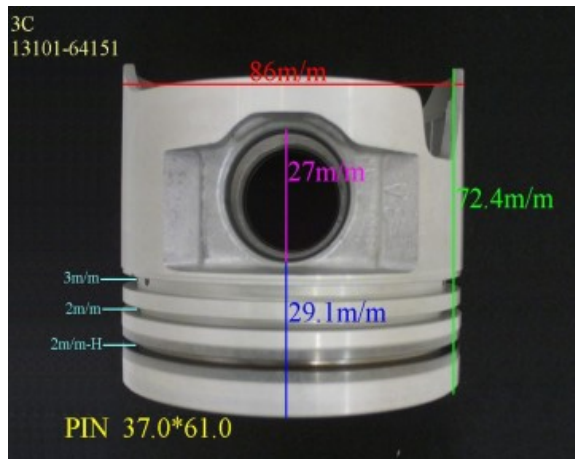

3C 13101-64151

Category: Piston Set / TOYOTA PISTON SET

Model No: 13101-64151 / Size: STD

We are mainly specialized in Heavy Duty Spare Parts and diesel & gasoline engine spare parts of various Japanese and Korea brands. For Komatsu parts, we can supply all kinds of Komatsu engine models, like 6D95, 6D105, 6D108, S6D110, S6D125, S6D140, S6D155, S6D170, NT855, NH222, etc. For Cummins parts, 3B, 3BT, 4B, 6BT, 6CT, LT10 and caterpillar parts, such as 3304, 3306, 3406, 3408, 3508, 3412, 3512?etc. And for Mitsubishi, we supply S4E, S6E, S4S, S4F, S4K, S6B, S6K, S6A, S6A2, S6A3, S6N, S6R2, S6F, 6D31, 6D34, 6D14, 6D17, 8DC8 ~ 8DC11...etc for industry & marine.