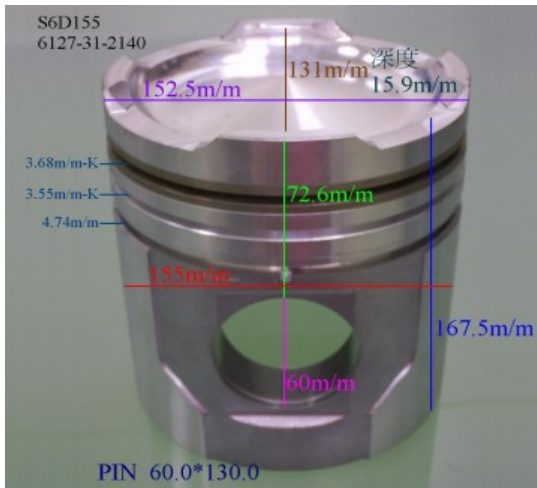

Piston Set – KOMATSU

S6D155 6127-31-2140

Category: Piston Set / KOMATSU PISTON SET

Model No: 6127-31-2140 / Size: STD

The range of our product is covering diesel engine and heavy duty parts, such as

S6D95: 6207-31-2141, 6207-31-2120, 6207-31-2180,
S6D105: 6137-32-2130, 6137-32-2110, 6137-32-2010,
6137-31-2020,