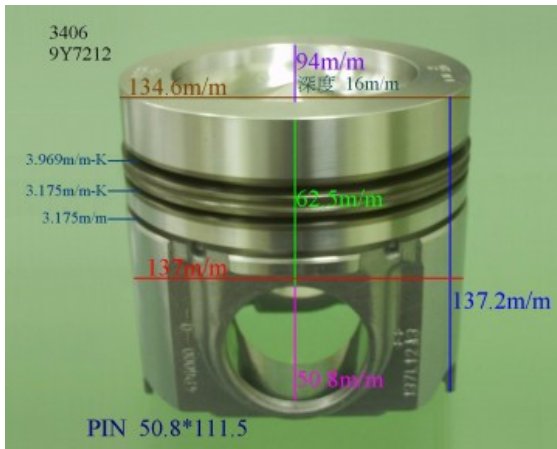

Piston Set – CATERPILLAR

9Y-7212

Category: Piston Set / CATERPILLAR PISTON SET

Model No: 9Y-7212 / Size: STD

We are mainly specialized in Heavy Duty Spare Parts and diesel & gasoline engine spare parts of various Japanese and Korea brands. For Komatsu parts, we can supply all kinds of Komatsu engine models, like 6D95, 6D105, 6D108, S6D110, S6D125, S6D140, S6D155, S6D170, NT855, NH222, etc. For Cummins parts, 3B, 3BT, 4B, 6BT, 6CT, LT10 and caterpillar parts, such as 3304, 3306, 3406, 3408, 3508, 3412, 3512?etc. And for Mitsubishi, we supply S4E, S6E, S4S, S4F, S4K, S6B, S6K, S6A, S6A2, S6A3, S6N, S6R2, S6F, 6D31, 6D34, 6D14, 6D17, 8DC8 ~ 8DC11...etc for industry & marine.