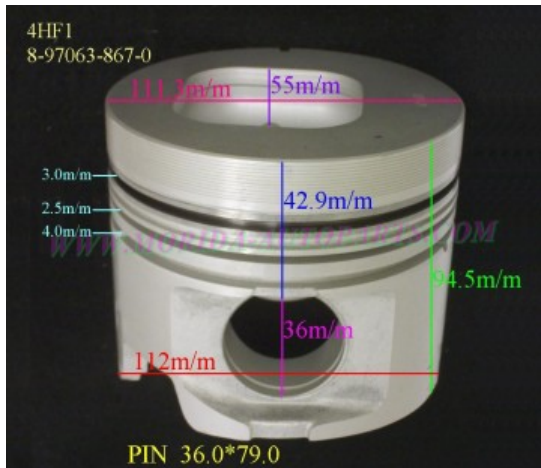

Piston Set – ISUZU

4HF1 8-97063-867-0

Category: Piston Set / ISUZU PISTON SET

Model No: 8-97063-867-0 / Size: STD

The range of our product is covering diesel engine and heavy duty parts,

4BD1T:8-94154-734-0,4BE1:8-94438-989-1,
4HE1TC:8-97176-653-0,4HF1:8-97095-585-0,
4HG1:8-97221-666-0,4HG1T:8-97221-706-1,
4HJ1:8-97221-454-0,4HL1:8-97312643-0,
4JA1:8-97089-892-0,4JA1T:8-97176-691-0,
4JB1T:8-94390-621-0,4JG1:8-97220-604-0,
4JG2:8-97176-622-0,4JG2T:8-97176-6240,
4JH1:8-97941-047-3,4JK1:8-97555-672-2,
6BD1:5-12111-068-0,6BD1T:1-12111-773-0,
6BF1:1-12111-345-0,6BG1:1-12111-377-4,
6BG1T:1-12111-761-0,6BG1TC:1-12111-626-0,
6BG1T-4RING:8-97254-351-0,6HE1T:8-94391-596-1,
6HH1:8-97391-598-0,6HK1:1-12111-976-0,
6HK1T:8-98023-526-1, 6SD1T:1-12111-555-1,
6SD1TC:1-12111-913-0,6SD1T-4RING:1-12111-842-0,
6WG1:1-12111-937-0,6RB1TC:1-12111-648-0,
DA120:1-12111-126-0, DA640:1-12111-867-0,