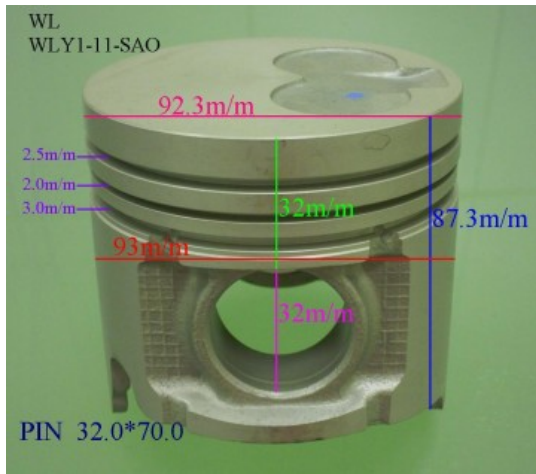

Piston Set – MAZDA