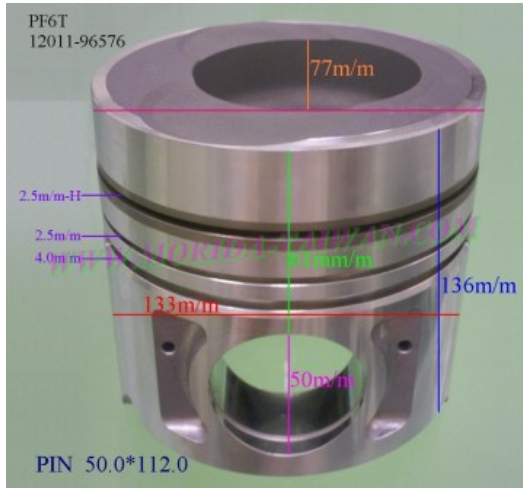

Piston Set – NISSAN

PF6T 12011-96576

Category: Piston Set / NISSAN PISTON SET

Model No: 12011-96576 / Size: STD

The range of our product is covering diesel engine and heavy duty parts, such as

BD25:12010-87G11,BD30:12011-54T00,BD30T:12010-96T06,
FD6T:12011-Z5509,FD33:12011-T9313,
FD33T:12010-T9300,FD35:12010-01T04,FD35T:12011-01T03,
FD46:12010-0T312,FE6T:12010-96507,
FE6TA:12010-Z5507,NE6T:12011-95074,NF6TA:12011-95516,
PD6:12011-96007,PD6T:12011-96009,
PE6:12011-96516,PE6T:12011-96564,PE6TB:12011-96000,
PF6TA:12011-94690,QD32:12010-2S606,SD23:12010-09W10,
TD23:12010-02N07,TD25:12010-44G02,
TD27:12011-43G01,TD27T:12010-31N03,