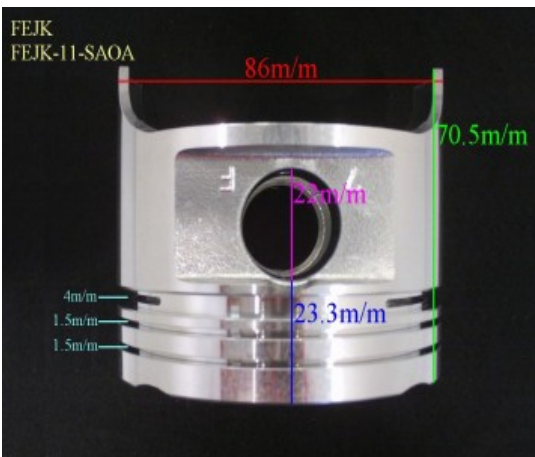

Piston Set – MAZDA

FE FE02-23-200

Category: Piston Set / MAZDA PISTON SET

Model No: FE01-23-200 / Size: STD&OVER SIZE

The range of our product is covering diesel engine and heavy duty parts, such as

FE:FE01-23-200,FEJK:FEJK-11-SAOA,HA(T3000):SE01-23-200, HA(E3000):0933-23-200,S5(E2500):S509-99-111, SL:SL07-23-200A,SLT:SL50-11-SAO,TF:TF20-11-SAO, TM(T4500):TM01-11-102,WL-C:WLYE-11-SAO, WLT:WLY8-11-SAO,WL:WLY1-11-SAOC, XA:S501-23-200,