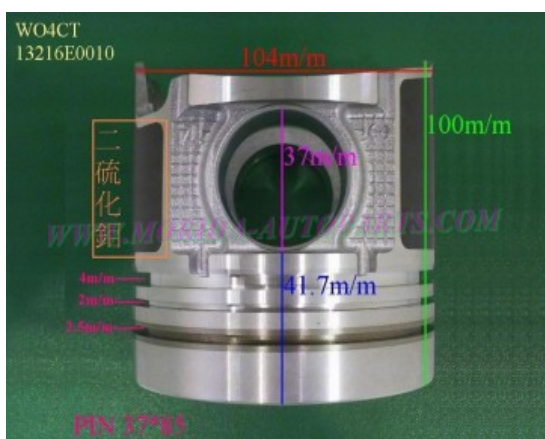

WO4CT 13216-0010

Category: Piston Set / HINO PISTON SET

Model No: 13216-0010 / Size: STD

The range of our product is covering diesel engine and heavy duty parts, such as

DM100:13216-1120,DS50:13216-1050,DS70:13216-1040,
E13C:13211-0200,EF550:13216-1560,13226-1140,
EF750:13216-1170,13216-1860,EH300:13216-1160,
EH700:13216-1181,EK100:13216-1224,EK130T:13216-2191,
EK200:13216-1530,EP100:13216-1420,EP100T:13216-1450,
ER200:13216-1281,F17E:13216-2210,13226-1210,
F20C:13216-2323,13226-2163,F21C:13216-2661,13226-1311,
HO6CT:13216-1540,HO7C:13216-2300,HO7CT:13216-2430,
HO7D:13216-1980,JO8C:13216-2631,JO8CT:13306-1080,
P11C:13211-2723,13211-2700,PO9CT:13216-2460,
WO4CT:13216-0010,13216-2210,WO4D:13216-2220,
WO4DT:13216-3201,13216-3250,WO6D:13216-1470,