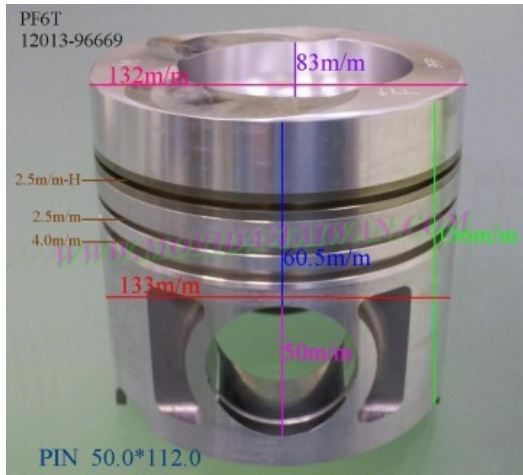

Piston Set – NISSAN

PF6T 12013-96669

Category: Piston Set / NISSAN PISTON SET

Model No: 12013-96669 / Size: STD

The range of our product is covering diesel engine and heavy duty parts, such as

BD25:12010-87G11,BD30:12011-54T00,BD30T:12010-96T06,
FD6T:12011-Z5509,FD33:12011-T9313,
FD33T:12010-T9300,FD35:12010-01T04,FD35T:12011-01T03,
FD46:12010-0T312,FE6T:12010-96507,
FE6TA:12010-Z5507,NE6T:12011-95074,NF6TA:12011-95516,
PD6:12011-96007,PD6T:12011-96009,
PE6:12011-96516,PE6T:12011-96564,PE6TB:12011-96000,
PF6:12011-96964,PF6T:12013-96669,
PF6TA:12011-94690,QD32:12010-2S606,SD23:12010-09W10,
TD23:12010-02N07,TD25:12010-44G02,
TD27:12011-43G01,TD27T:12010-31N03,