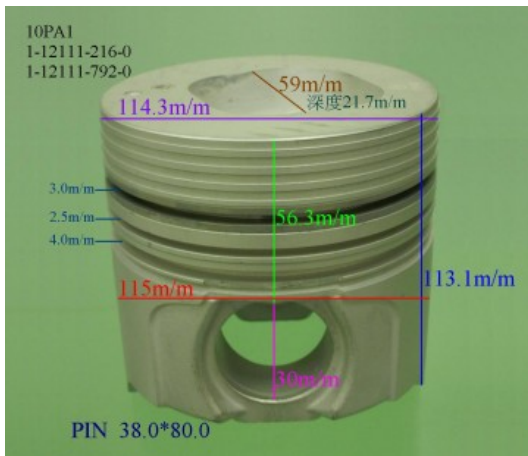

Piston Set – ISUZU

10PA1 1-12111-216-0

Category: Piston Set / ISUZU PISTON SET

Model No: 1-12111-216-0 / Size: STD

The range of our product is covering diesel engine and heavy duty parts,

4BD1T:8-94154-734-0,4BE1:8-94438-989-1,
4HE1TC:8-97176-653-0,4HF1:8-97095-585-0,
4HG1:8-97221-666-0,4HG1T:8-97221-706-1,
4HJ1:8-97221-454-0,4HL1:8-97312643-0,
4JA1:8-97089-892-0,4JA1T:8-97176-691-0,
4JB1T:8-94390-621-0,4JG1:8-97220-604-0,
4JG2:8-97176-622-0,4JG2T:8-97176-6240,
4JH1:8-97941-047-3,4JK1:8-97555-672-2,
6BD1:5-12111-068-0,6BD1T:1-12111-773-0,
6BF1:1-12111-345-0,6BG1:1-12111-377-4,
6BG1T:1-12111-761-0,6BG1TC:1-12111-626-0,
6BG1T-4RING:8-97254-351-0,6HE1T:8-94391-596-1,
6HH1:8-97391-598-0,6HK1:1-12111-976-0,
6HK1T:8-98023-526-1, 6SD1T:1-12111-555-1,
6SD1TC:1-12111-913-0,6SD1T-4RING:1-12111-842-0,
6WG1:1-12111-937-0,6RB1TC:1-12111-648-0,
DA120:1-12111-126-0, DA640:1-12111-867-0,