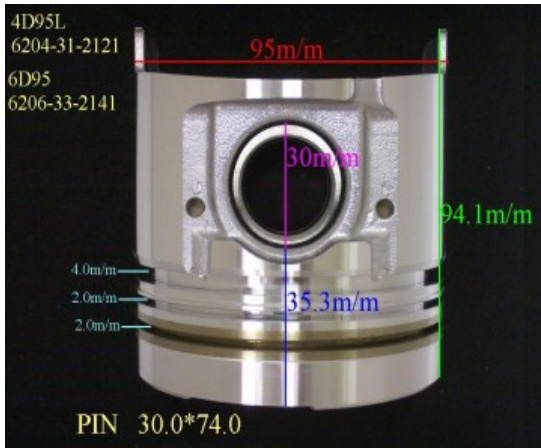

4D95 6204-31-2121

Category: Piston Set / KOMATSU PISTON SET

Model No: 6204-31-2121 / Size: STD

The range of our product is covering diesel engine and heavy duty parts, such as

S6D95: 6207-31-2141, 6207-31-2120, 6207-31-2180,
S6D105: 6137-32-2130, 6137-32-2110, 6137-32-2010,
6137-31-2020,