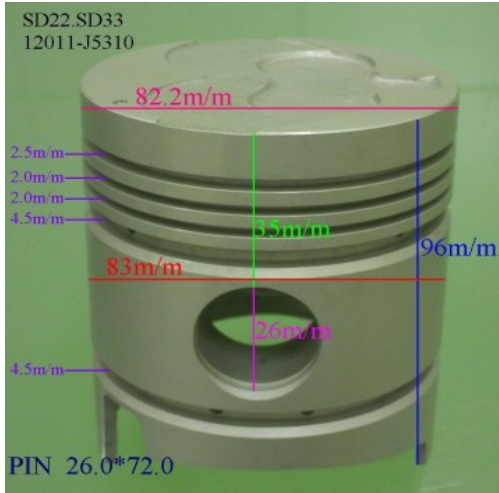

Piston Set – NISSAN

SD22

Category: Piston Set / NISSAN PISTON SET

Model No: 12011-J5310 / Size: STD

The range of our product is covering diesel engine and heavy duty parts, such as

BD25:12010-87G11,BD30:12011-54T00,BD30T:12010-96T06,
FD6T:12011-Z5509,FD33:12011-T9313,
FD33T:12010-T9300,FD35:12010-01T04,FD35T:12011-01T03,
FD46:12010-0T312,FE6T:12010-96507,
FE6TA:12010-Z5507,NE6T:12011-95074,NF6TA:12011-95516,
PD6:12011-96007,PD6T:12011-96009,
PE6:12011-96516,PE6T:12011-96564,PE6TB:12011-96000,
PF6:12011-96964,PF6T:12013-96669,
PF6TA:12011-94690,QD32:12010-2S606,SD23:12010-09W10,
TD23:12010-02N07,TD25:12010-44G02,
TD27:12011-43G01,TD27T:12010-31N03,