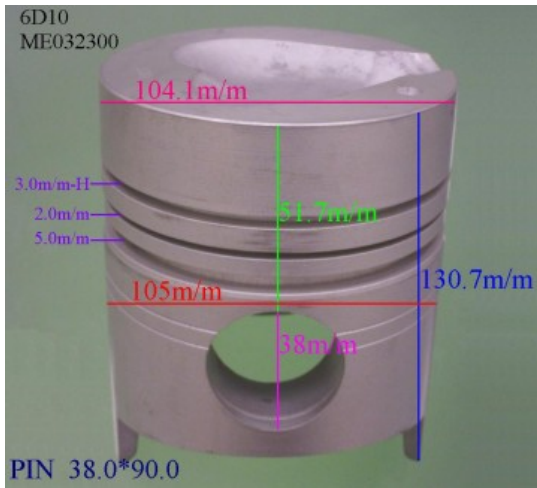

Piston Set – MITSUBISHI

6D10

Category: Piston Set / MITSUBISHI PISTON SET

Model No: ME032300 / Size: STD

The range of our product is covering diesel engine and heavy duty parts, such as

4D31:ME012131,4D31T:ME012858,4D32:ME012174,
4D33:ME016895,ME016897,
4D34:ME012928,ME082584,4D34T:ME013325,ME220470,
4D35:ME014693,
4D56:MD304835,4DQ5:30617-57105,4DR7:ME021861,
4M40:ME200689,
4M40T:ME203223,4M41T:ME191470,4M51:ME240047,
6D14:ME032626,6D14T:ME032742,
6D14-2AT:ME072047,6D15:ME032480,ME033934,
6D15-3AT:ME072055,6D16:ME072602,
6D16T:ME072065,6D17:ME072548,6D22:ME052447,
6D22T:ME052664,6D24T:ME151416,
6DB1:30017-90100,6M61:ME131943,8DC7:ME062280,
8DC9:ME062336,8DC11:ME093427,
8M20:ME160286,ME161112,8M21:ME161300,
S4F:36717-41100,S4S:32A17-00100,
S6A2:32517-91100,S6A3:35A17-30100,S6B2:36217-70700,
S6B3:34A17-00200,
S6R2:37517-25100,