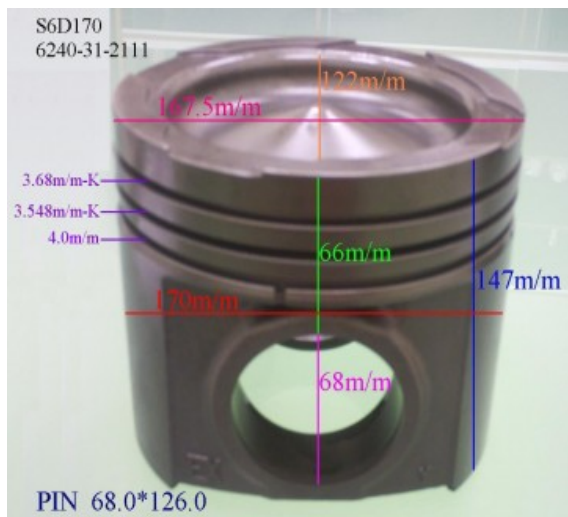

NH220: 6620-31-2110, NT855: 6711-31-2110

SA6D170 6240-31-2111

Category: Piston Set / KOMATSU PISTON SET

Model No: 6240-31-2111 / Size: STD

The range of our product is covering diesel engine and heavy duty parts, such as