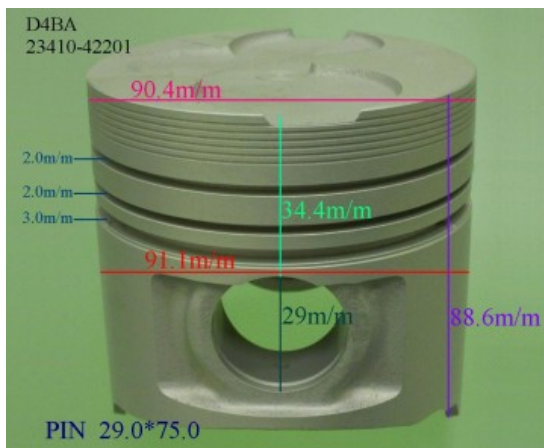

D4BA 23410-42201

Category: Piston Set / HYUNDAI PISTON SET

Model No: 23410-42201 / Size: STD

We are mainly specialized in Heavy Duty Spare Parts and diesel & gasoline engine spare parts of various Japanese and Korea brands. For Komatsu parts, we can supply all kinds of Komatsu engine models, like 6D95, 6D105, 6D108, S6D110, S6D125, S6D140, S6D155, S6D170, NT855, NH222, etc. For Cummins parts, 3B, 3BT, 4B, 6BT, 6CT, LT10 and caterpillar parts, such as 3304, 3306, 3406, 3408, 3508, 3412, 3512?etc. And for Mitsubishi, we supply S4E, S6E, S4S, S4F, S4K, S6B, S6K, S6A, S6A2, S6A3, S6N, S6R2, S6F, 6D31, 6D34, 6D14, 6D17, 8DC8 ~ 8DC11...etc for industry & marine.