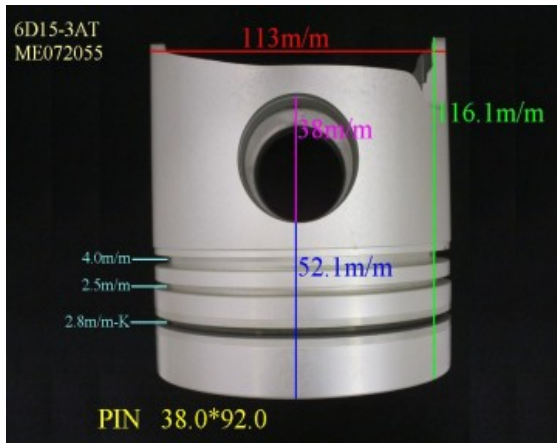

Piston Set – MITSUBISHI

6D15-3AT ME072055

Category: Piston Set / MITSUBISHI PISTON SET

Model No: ME072055 / Size: STD

The range of our product is covering diesel engine and heavy duty parts, such as

4D31:ME012131,4D31T:ME012858,4D32:ME012174,
4D33:ME016895,ME016897,
4D34:ME012928,ME082584,4D34T:ME013325,ME220470,
4D35:ME014693,
4D56:MD304835,4DQ5:30617-57105,4DR7:ME021861,
4M40:ME200689,
4M40T:ME203223,4M41T:ME191470,4M51:ME240047,
6D14:ME032626,6D14T:ME032742,
6D14-2AT:ME072047,6D15:ME032480,ME033934,
6D15-3AT:ME072055,6D16:ME072602,
6D16T:ME072065,6D17:ME072548,6D22:ME052447,
6D22T:ME052664,6D24T:ME151416,
6DB1:30017-90100,6M61:ME131943,8DC7:ME062280,
8DC9:ME062336,8DC11:ME093427,
8M20:ME160286,ME161112,8M21:ME161300,
S4F:36717-41100,S4S:32A17-00100,
S6A2:32517-91100,S6A3:35A17-30100,S6B2:36217-70700,
S6B3:34A17-00200,
S6R2:37517-25100,