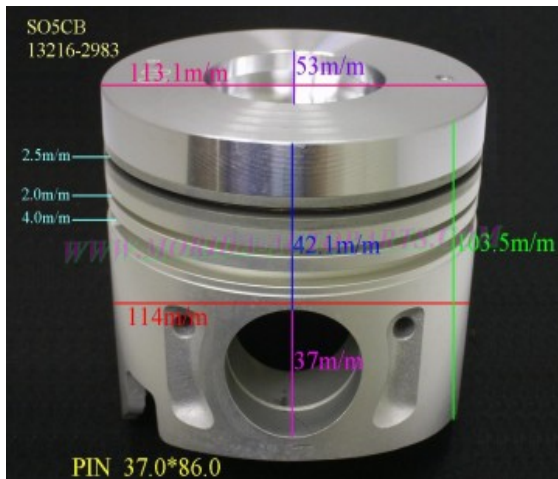

Piston Set – HINO

SO5C 13216-2983

Category: Piston Set / HINO PISTON SET

Model No: 13216-2983 / Size: STD

The range of our product is covering diesel engine and heavy duty parts, such as

DM100:13216-1120,DS50:13216-1050,DS70:13216-1040,
E13C:13211-0200,EF550:13216-1560,13226-1140,
EF750:13216-1170,13216-1860,EH300:13216-1160,
EH700:13216-1181,EK100:13216-1224,EK130T:13216-2191,
EK200:13216-1530,EP100:13216-1420,EP100T:13216-1450,
ER200:13216-1281,F17E:13216-2210,13226-1210,
F20C:13216-2323,13226-2163,F21C:13216-2661,13226-1311,
HO6CT:13216-1540,HO7C:13216-2300,HO7CT:13216-2430,
HO7D:13216-1980,JO8C:13216-2631,JO8CT:13306-1080,
P11C:13211-2723,13211-2700,PO9CT:13216-2460,
WO4CT:13216-0010,13216-2210,WO4D:13216-2220,
WO4DT:13216-3201,13216-3250,WO6D:13216-1470,