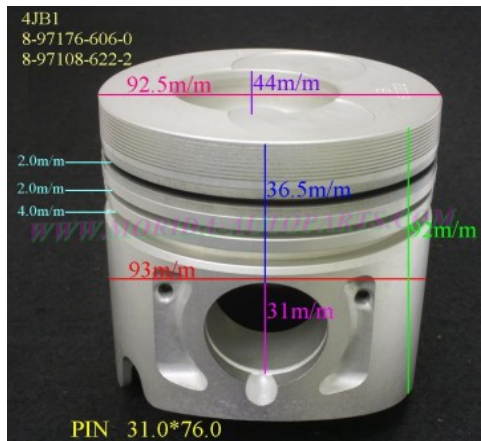

Piston Set – ISUZU

4JB1 8-94390-621-0

Category: Piston Set / ISUZU PISTON SET

Model No: 8-94390-621-0 / Size: STD

4JB1 8-97176-606-0

Category: Piston Set / ISUZU PISTON SET

Model No: 8-97176-606-0 / Size: STD