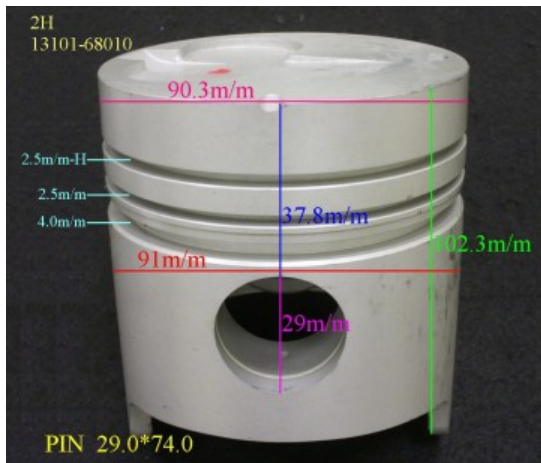

2H 13101-68010

Category: Piston Set / TOYOTA PISTON SET

Model No: 13101-68010 / Size: STD

We are mainly specialized in Heavy Duty Spare Parts and diesel & gasoline engine spare parts of various Japanese and Korea brands. For Komatsu parts, we can supply all kinds of Komatsu engine models, like 6D95, 6D105, 6D108, S6D110, S6D125, S6D140, S6D155, S6D170, NT855, NH222, etc. For Cummins parts, 3B, 3BT, 4B, 6BT, 6CT, LT10 and caterpillar parts, such as 3304, 3306, 3406, 3408, 3508, 3412, 3512?etc. And for Mitsubishi, we supply S4E, S6E, S4S, S4F, S4K, S6B, S6K, S6A, S6A2, S6A3, S6N, S6R2, S6F, 6D31, 6D34, 6D14, 6D17, 8DC8 ~ 8DC11...etc for industry & marine.