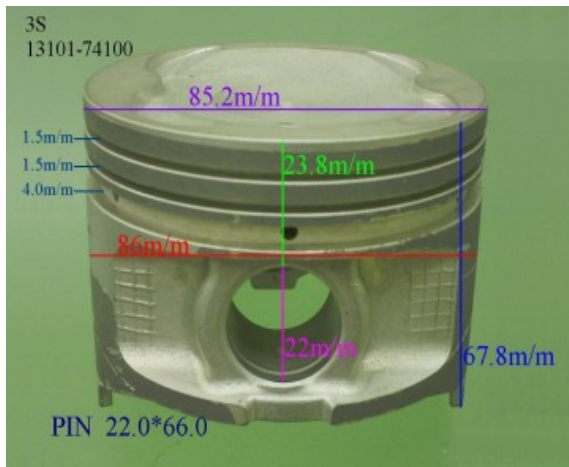

Piston Set – TOYOTA

3S 13101-74100

Category: Piston Set / TOYOTA PISTON SET

Model No: 13101-741000 / Size: STD

We are mainly specialized in Heavy Duty Spare Parts and diesel & gasoline engine spare parts of various Japanese and Korea brands. For Komatsu parts, we can supply all kinds of Komatsu engine models, like 6D95, 6D105, 6D108, S6D110, S6D125, S6D140, S6D155, S6D170, NT855, NH222, etc. For Cummins parts, 3B, 3BT, 4B, 6BT, 6CT, LT10 and caterpillar parts, such as 3304, 3306, 3406, 3408, 3508, 3412, 3512?etc. And for Mitsubishi, we supply S4E, S6E, S4S, S4F, S4K, S6B, S6K, S6A, S6A2, S6A3, S6N, S6R2, S6F, 6D31, 6D34, 6D14, 6D17, 8DC8 ~ 8DC11...etc for industry & marine.