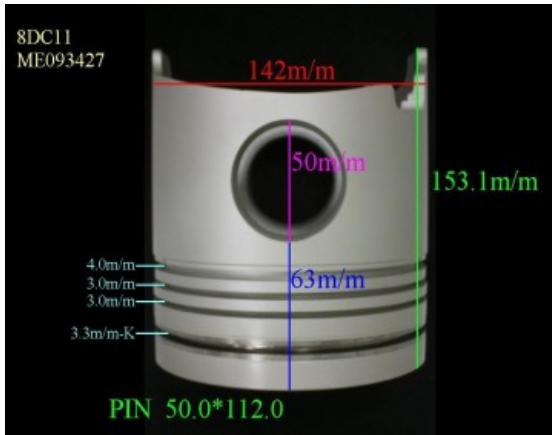

Model No: ME093427 / Size: STD

The range of our product is covering diesel engine and heavy duty parts, such as

4D31:ME012131,4D31T:ME012858,4D32:ME012174,
4D33:ME016895,ME016897,
4D34:ME012928,ME082584,4D34T:ME013325,ME220470,
4D35:ME014693,
4D56:MD304835,4DQ5:30617-57105,4DR7:ME021861,
4M40:ME200689,
4M40T:ME203223,4M41T:ME191470,4M51:ME240047,
6D14:ME032626,6D14T:ME032742,
6D14-2AT:ME072047,6D15:ME032480,ME033934,
6D15-3AT:ME072055,6D16:ME072602,
6D16T:ME072065,6D17:ME072548,6D22:ME052447,
6D22T:ME052664,6D24T:ME151416,
6DB1:30017-90100,6M61:ME131943,8DC7:ME062280,
8DC9:ME062336,8DC11:ME093427,
8M20:ME160286,ME161112,8M21:ME161300,
S4F:36717-41100,S4S:32A17-00100,
S6A2:32517-91100,S6A3:35A17-30100,S6B2:36217-70700,
S6B3:34A17-00200,
S6R2:37517-25100,