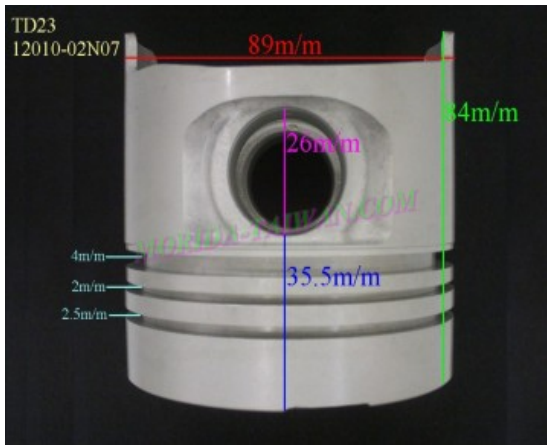

Piston Set – NISSAN

TD23

Category: Piston Set / NISSAN PISTON SET

Model No: 12011-02N07 / Size: STD

The range of our product is covering diesel engine and heavy duty parts, such as

BD25:12010-87G11,BD30:12011-54T00,BD30T:12010-96T06,
FD6T:12011-Z5509,FD33:12011-T9313,
FD33T:12010-T9300,FD35:12010-01T04,FD35T:12011-01T03,
FD46:12010-0T312,FE6T:12010-96507,
FE6TA:12010-Z5507,NE6T:12011-95074,NF6TA:12011-95516,
PD6:12011-96007,PD6T:12011-96009,
PE6:12011-96516,PE6T:12011-96564,PE6TB:12011-96000,
PF6:12011-96964,PF6T:12013-96669,
PF6TA:12011-94690,QD32:12010-2S606,SD23:12010-09W10,
TD23:12010-02N07,TD25:12010-44G02,
TD27:12011-43G01,TD27T:12010-31N03,