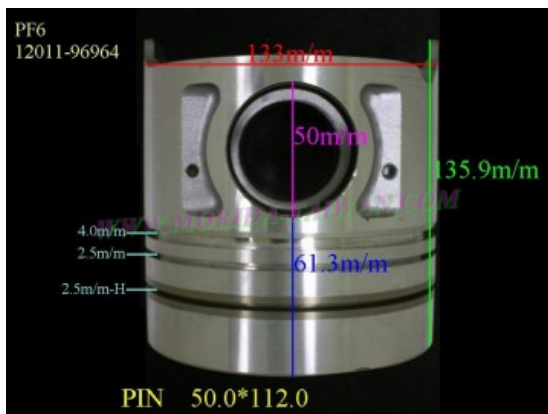

PF6 12011-96964

Category: Piston Set / NISSAN PISTON SET

Model No: 12011-96964 / Size: STD

The range of our product is covering diesel engine and heavy duty parts, such as

BD25:12010-87G11,BD30:12011-54T00,BD30T:12010-96T06,
FD6T:12011-Z5509,FD33:12011-T9313,
FD33T:12010-T9300,FD35:12010-01T04,FD35T:12011-01T03,
FD46:12010-0T312,FE6T:12010-96507,
FE6TA:12010-Z5507,NE6T:12011-95074,NF6TA:12011-95516,
PD6:12011-96007,PD6T:12011-96009,
PE6:12011-96516,PE6T:12011-96564,PE6TB:12011-96000,
PF6:12011-96964,PF6T:12013-96669,
PF6TA:12011-94690,QD32:12010-2S606,SD23:12010-09W10,
TD23:12010-02N07,TD25:12010-44G02,
TD27:12011-43G01,TD27T:12010-31N03,