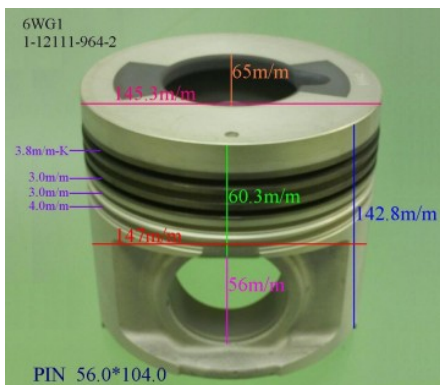

6WG1 1-12111-964-2

Category: Piston Set / ISUZU PISTON SET

Model No: 1-12111-964-2 / Size: STD

The range of our product is covering diesel engine and heavy duty parts,

4BD1T:8-94154-734-0,4BE1:8-94438-989-1,4HE1TC:8-97176-653-0,
4HF1:8-97095-585-0,4HG1:8-97221-666-0,4HG1T:8-97221-706-1,
4HJ1:8-97221-454-0,4HL1:8-97312643-0,4JA1:8-97089-892-0,
4JA1T:8-97176-691-0,4JB1T:8-94390-621-0,4JG1:8-97220-604-0,
4JG2:8-97176-622-0,4JG2T:8-97176-6240,4JH1:8-97941-047-3,
4JK1:8-97555-672-2,6BD1:5-12111-068-0,6BD1T:1-12111-773-0,
6BF1:1-12111-345-0,6BG1:1-12111-377-4,6BG1T:1-12111-761-0,
6BG1TC:1-12111-626-0,6BG1T-4RING:8-97254-351-0,
6HE1T:8-94391-596-1,6HH1:8-97391-598-0,6HK1:1-12111-976-0,
6HK1T:8-98023-526-1, 6SD1T:1-12111-555-1,
6SD1TC:1-12111-913-0,6SD1T-4RING:1-12111-842-0,
6WG1:1-12111-937-0,6RB1TC:1-12111-648-0,
DA120:1-12111-126-0, DA640:1-12111-867-0,