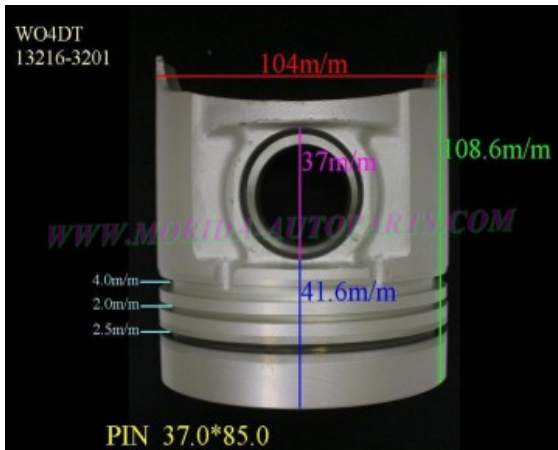

Piston Set – HINO

WO4DT 13216-3201

Category: Piston Set / HINO PISTON SET

Model No: 13216-3201 / Size: STD

The range of our product is covering diesel engine and heavy duty parts, such as

DM100:13216-1120,DS50:13216-1050,DS70:13216-1040,
E13C:13211-0200,EF550:13216-1560,13226-1140,
EF750:13216-1170,13216-1860,EH300:13216-1160,
EH700:13216-1181,EK100:13216-1224,EK130T:13216-2191,
EK200:13216-1530,EP100:13216-1420,EP100T:13216-1450,
ER200:13216-1281,F17E:13216-2210,13226-1210,
F20C:13216-2323,13226-2163,F21C:13216-2661,13226-1311,
HO6CT:13216-1540,HO7C:13216-2300,HO7CT:13216-2430,
HO7D:13216-1980,JO8C:13216-2631,JO8CT:13306-1080,
P11C:13211-2723,13211-2700,PO9CT:13216-2460,
WO4CT:13216-0010,13216-2210,WO4D:13216-2220,
WO4DT:13216-3201,13216-3250,WO6D:13216-1470,