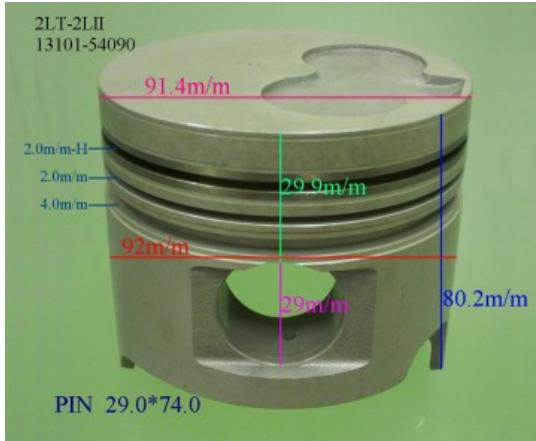

Piston Set – TOYOTA

2LIIT 13101-54090

Category: Piston Set / TOYOTA PISTON SET

Model No: 13101-54090 / Size: STD

We are mainly specialized in Heavy Duty Spare Parts and diesel & gasoline engine spare parts of various Japanese and Korea brands. For Komatsu parts, we can supply all kinds of Komatsu engine models, like 6D95, 6D105, 6D108, S6D110, S6D125, S6D140, S6D155, S6D170, NT855, NH222, etc. For Cummins parts, 3B, 3BT, 4B, 6BT, 6CT, LT10 and caterpillar parts, such as 3304, 3306, 3406, 3408, 3508, 3412, 3512?etc. And for Mitsubishi, we supply S4E, S6E, S4S, S4F, S4K, S6B, S6K, S6A, S6A2, S6A3, S6N, S6R2, S6F, 6D31, 6D34, 6D14, 6D17, 8DC8 ~ 8DC11...etc for industry & marine.