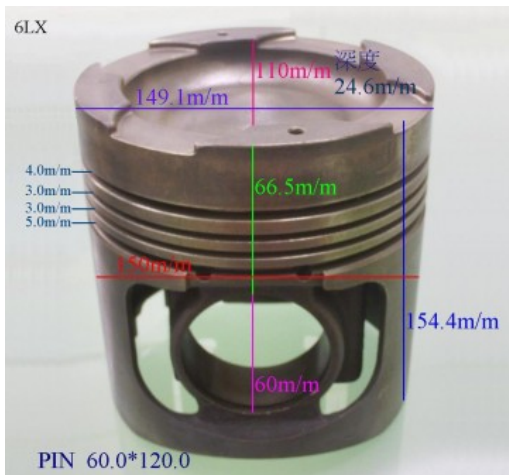

Piston Set – YANMAR

6LAH-ST

Category: Piston Set / YANMAR PISTON SET

Model No: 6LAH-ST / Size: STD

The range of our product is covering diesel engine and heavy duty parts, such as
3S15,4D84,4D94LE,4TNE98,4TNV98,6GH-STE,6GH-UTE,
6LA-AKUT,6LA-DT,6LA-HST