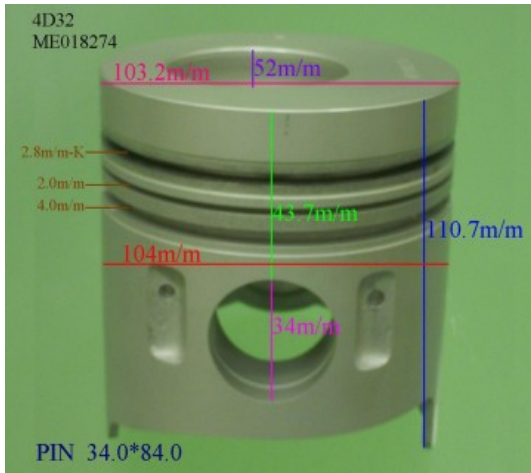

Piston Set – MITSUBISHI

4D32=ME018274

Category: Piston Set / MITSUBISHI PISTON SET

Model No: ME018274 / Size: STD

The range of our product is covering diesel engine and heavy duty parts, such as

4D31:ME012131,4D31T:ME012858,4D32:ME012174,
4D33:ME016895,ME016897,
4D34:ME012928,ME082584,4D34T:ME013325,ME220470,
4D35:ME014693,
4D56:MD304835,4DQ5:30617-57105,4DR7:ME021861,
4M40:ME200689,
4M40T:ME203223,4M41T:ME191470,4M51:ME240047,
6D14:ME032626,6D14T:ME032742,
6D14-2AT:ME072047,6D15:ME032480,ME033934,
6D15-3AT:ME072055,6D16:ME072602,
6D16T:ME072065,6D17:ME072548,6D22:ME052447,
6D22T:ME052664,6D24T:ME151416,
6DB1:30017-90100,6M61:ME131943,8DC7:ME062280,
8DC9:ME062336,8DC11:ME093427,
8M20:ME160286,ME161112,8M21:ME161300,
S4F:36717-41100,S4S:32A17-00100,
S6A2:32517-91100,S6A3:35A17-30100,S6B2:36217-70700,
S6B3:34A17-00200,
S6R2:37517-25100,