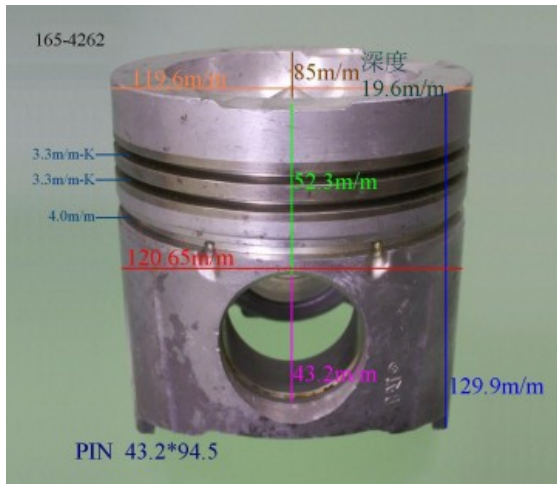

165-4212

Category: Piston Set / CATERPILLAR PISTON SET

Model No: 165-4212 / Size: STD

We are mainly specialized in Heavy Duty Spare Parts and diesel & gasoline engine spare parts of various Japanese and Korea brands. For Komatsu parts, we can supply all kinds of Komatsu engine models, like 6D95, 6D105, 6D108, S6D110, S6D125, S6D140, S6D155, S6D170, NT855, NH222, etc. For Cummins parts, 3B, 3BT, 4B, 6BT, 6CT, LT10 and caterpillar parts, such as 3304, 3306, 3406, 3408, 3508, 3412, 3512?etc. And for Mitsubishi, we supply S4E, S6E, S4S, S4F, S4K, S6B, S6K, S6A, S6A2, S6A3, S6N, S6R2, S6F, 6D31, 6D34, 6D14, 6D17, 8DC8 ~ 8DC11...etc for industry & marine.