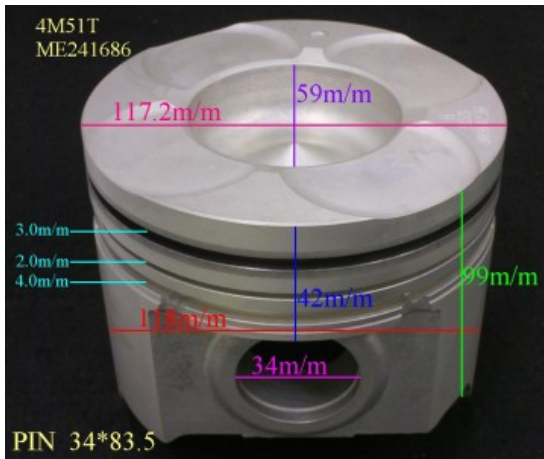

Piston Set – MITSUBISHI

4M51T

Category: Piston Set / MITSUBISHI PISTON SET

Model No: ME241686 / Size: STD

The range of our product is covering diesel engine and heavy duty parts, such as

4D31:ME012131,4D31T:ME012858,4D32:ME012174,
4D33:ME016895,ME016897,
4D34:ME012928,ME082584,4D34T:ME013325,ME220470,
4D35:ME014693,
4D56:MD304835,4DQ5:30617-57105,4DR7:ME021861,
4M40:ME200689,
4M40T:ME203223,4M41T:ME191470,4M51:ME240047,
6D14:ME032626,6D14T:ME032742,
6D14-2AT:ME072047,6D15:ME032480,ME033934,
6D15-3AT:ME072055,6D16:ME072602,
6D16T:ME072065,6D17:ME072548,6D22:ME052447,
6D22T:ME052664,6D24T:ME151416,
6DB1:30017-90100,6M61:ME131943,8DC7:ME062280,
8DC9:ME062336,8DC11:ME093427,
8M20:ME160286,ME161112,8M21:ME161300,
S4F:36717-41100,S4S:32A17-00100,
S6A2:32517-91100,S6A3:35A17-30100,S6B2:36217-70700,
S6B3:34A17-00200,
S6R2:37517-25100,