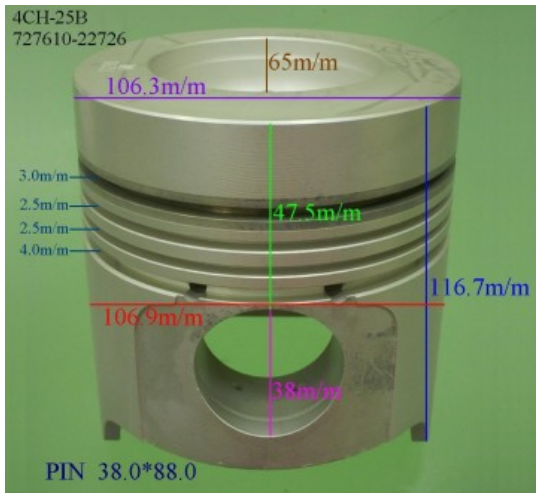

Piston Set – YANMAR

4CH-25B

Category: Piston Set / YANMAR PISTON SET

Model No: 4CH-25B / Size: STD

The range of our product is covering diesel engine and heavy duty parts, such as
3S15,4D84,4D94LE,4TNE98,4TNV98,6GH-STE,6GH-UTE,
6LA-AKUT,6LA-DT,6LA-HST