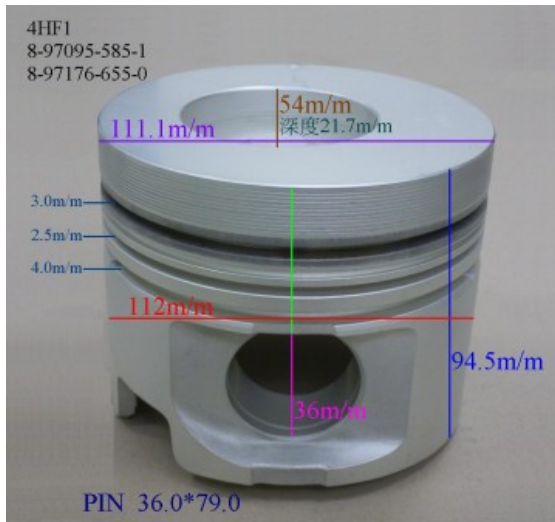

Piston Set – ISUZU

4HF1 8-97095-585-0

Category: Piston Set / ISUZU PISTON SET

Model No: 8-97095-585-0 / Size: STD

The range of our product is covering diesel engine and heavy duty parts,

4BD1T:8-94154-734-0,4BE1:8-94438-989-1,
4HE1TC:8-97176-653-0,4HF1:8-97095-585-0,
4HG1:8-97221-666-0,4HG1T:8-97221-706-1,
4HJ1:8-97221-454-0,4HL1:8-97312643-0,
4JA1:8-97089-892-0,4JA1T:8-97176-691-0,
4JB1T:8-94390-621-0,4JG1:8-97220-604-0,
4JG2:8-97176-622-0,4JG2T:8-97176-6240,
4JH1:8-97941-047-3,4JK1:8-97555-672-2,
6BD1:5-12111-068-0,6BD1T:1-12111-773-0,
6BF1:1-12111-345-0,6BG1:1-12111-377-4,
6BG1T:1-12111-761-0,6BG1TC:1-12111-626-0,
6BG1T-4RING:8-97254-351-0,6HE1T:8-94391-596-1,
6HH1:8-97391-598-0,6HK1:1-12111-976-0,
6HK1T:8-98023-526-1, 6SD1T:1-12111-555-1,
6SD1TC:1-12111-913-0,6SD1T-4RING:1-12111-842-0,
6WG1:1-12111-937-0,6RB1TC:1-12111-648-0,
DA120:1-12111-126-0, DA640:1-12111-867-0,