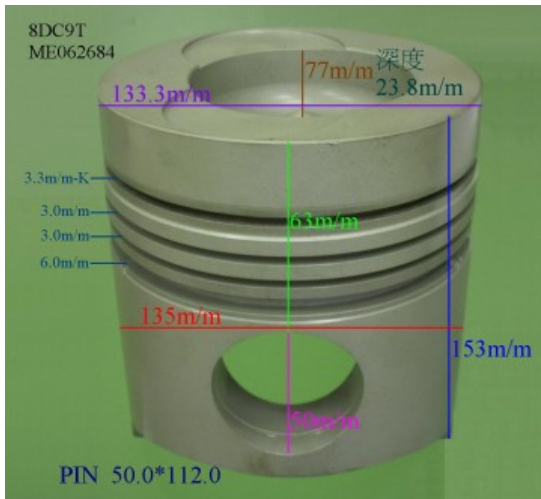

Piston Set – MITSUBISHI

8DC9T ME062684

Category: Piston Set / MITSUBISHI PISTON SET

Model No: ME062684 / Size: STD

The range of our product is covering diesel engine and heavy duty parts, such as

4D31:ME012131,4D31T:ME012858,4D32:ME012174,
4D33:ME016895,ME016897,
4D34:ME012928,ME082584,4D34T:ME013325,ME220470,
4D35:ME014693,
4D56:MD304835,4DQ5:30617-57105,4DR7:ME021861,
4M40:ME200689,
4M40T:ME203223,4M41T:ME191470,4M51:ME240047,
6D14:ME032626,6D14T:ME032742,
6D14-2AT:ME072047,6D15:ME032480,ME033934,
6D15-3AT:ME072055,6D16:ME072602,
6D16T:ME072065,6D17:ME072548,6D22:ME052447,
6D22T:ME052664,6D24T:ME151416,
6DB1:30017-90100,6M61:ME131943,8DC7:ME062280,
8DC9:ME062336,8DC11:ME093427,
8M20:ME160286,ME161112,8M21:ME161300,
S4F:36717-41100,S4S:32A17-00100,
S6A2:32517-91100,S6A3:35A17-30100,S6B2:36217-70700,
S6B3:34A17-00200,
S6R2:37517-25100,