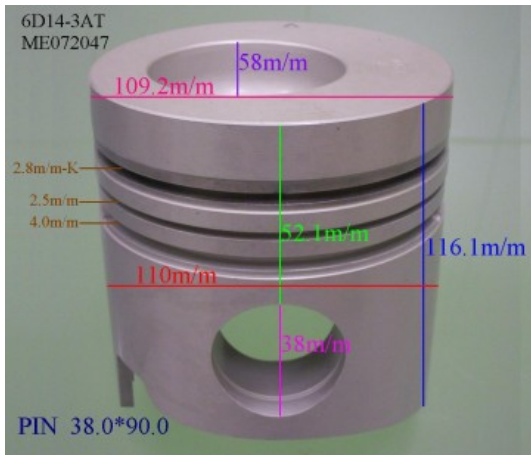

Piston Set – MITSUBISHI

6D14-3AT

Category: Piston Set / MITSUBISHI PISTON SET

Model No: ME072047 / Size: STD

The range of our product is covering diesel engine and heavy duty parts, such as

4D31:ME012131,4D31T:ME012858,4D32:ME012174,
4D33:ME016895,ME016897,
4D34:ME012928,ME082584,4D34T:ME013325,ME220470,
4D35:ME014693,
4D56:MD304835,4DQ5:30617-57105,4DR7:ME021861
,4M40:ME200689,
4M40T:ME203223,4M41T:ME191470,4M51:ME240047,
6D14:ME032626,6D14T:ME032742,
6D14-2AT:ME072047,6D15:ME032480,ME033934,
6D15-3AT:ME072055,6D16:ME072602,
6D16T:ME072065,6D17:ME072548,6D22:ME052447,
6D22T:ME052664,6D24T:ME151416,
6DB1:30017-90100,6M61:ME131943,8DC7:ME062280,
8DC9:ME062336,8DC11:ME093427,
8M20:ME160286,ME161112,8M21:ME161300,
S4F:36717-41100,S4S:32A17-00100,
S6A2:32517-91100,S6A3:35A17-30100,S6B2:36217-70700,
S6B3:34A17-00200,
S6R2:37517-25100,