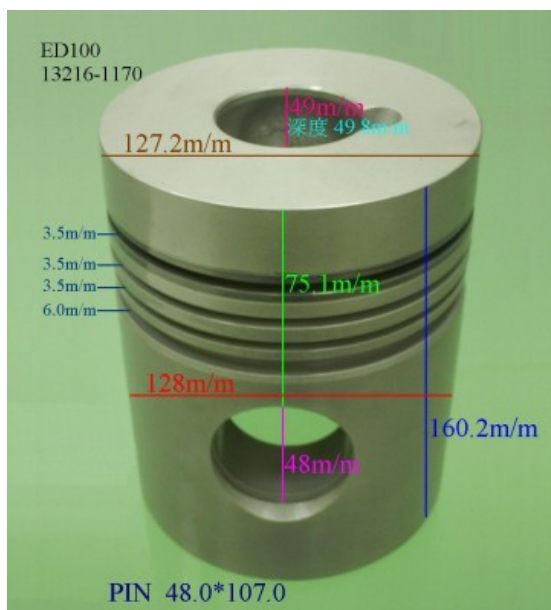

ED100 13216-1170

Category: Piston Set / HINO PISTON SET

Model No: 13216-1170 / Size: STD

The range of our product is covering diesel engine and heavy duty parts, such as

DM100:13216-1120,DS50:13216-1050,DS70:13216-1040,
E13C:13211-0200,EF550:13216-1560,13226-1140,
EF750:13216-1170,13216-1860,EH300:13216-1160,
EH700:13216-1181,EK100:13216-1224,EK130T:13216-2191,
EK200:13216-1530,EP100:13216-1420,EP100T:13216-1450,
ER200:13216-1281,F17E:13216-2210,13226-1210,
F20C:13216-2323,13226-2163,F21C:13216-2661,13226-1311,
HO6CT:13216-1540,HO7C:13216-2300,HO7CT:13216-2430,
HO7D:13216-1980,JO8C:13216-2631,JO8CT:13306-1080,
P11C:13211-2723,13211-2700,PO9CT:13216-2460,
WO4CT:13216-0010,13216-2210,WO4D:13216-2220,
WO4DT:13216-3201,13216-3250,WO6D:13216-1470,