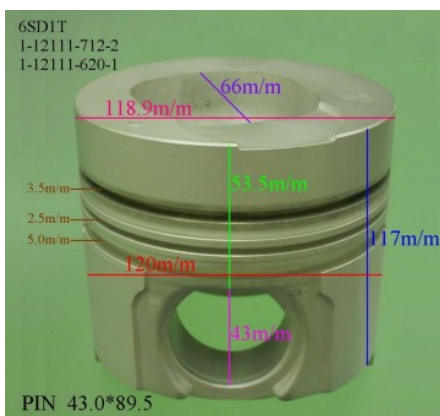

6SD1T 1-12111-620-1

Category: Piston Set / ISUZU PISTON SET

Model No: 1-12111-620-1 / Size: STD

The range of our product is covering diesel engine and heavy duty parts,

4BD1T:8-94154-734-0,4BE1:8-94438-989-1,4HE1TC:8-97176-653-0,
4HF1:8-97095-585-0,4HG1:8-97221-666-0,4HG1T:8-97221-706-1,
4HJ1:8-97221-454-0,4HL1:8-97312643-0,4JA1:8-97089-892-0,
4JA1T:8-97176-691-0,4JB1T:8-94390-621-0,4JG1:8-97220-604-0,
4JG2:8-97176-622-0,4JG2T:8-97176-6240,4JH1:8-97941-047-3,
4JK1:8-97555-672-2,6BD1:5-12111-068-0,6BD1T:1-12111-773-0,
6BF1:1-12111-345-0,6BG1:1-12111-377-4,6BG1T:1-12111-761-0,
6BG1TC:1-12111-626-0,6BG1T-4RING:8-97254-351-0,
6HE1T:8-94391-596-1,6HH1:8-97391-598-0,6HK1:1-12111-976-0,
6HK1T:8-98023-526-1, 6SD1T:1-12111-555-1,
6SD1TC:1-12111-913-0,6SD1T-4RING:1-12111-842-0,
6WG1:1-12111-937-0,6RB1TC:1-12111-648-0,DA120:1-12111-126-0,
DA640:1-12111-867-0,