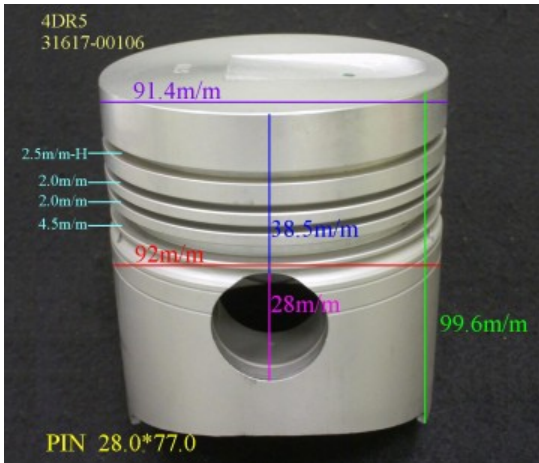

Piston Set – MITSUBISHI

4DR5

Category: Piston Set / MITSUBISHI PISTON SET

Model No: 31617-00106 / Size: STD

The range of our product is covering diesel engine and heavy duty parts, such as

4D31:ME012131,4D31T:ME012858,4D32:ME012174,
4D33:ME016895,ME016897,
4D34:ME012928,ME082584,4D34T:ME013325,ME220470,
4D35:ME014693,
4D56:MD304835,4DQ5:30617-57105,4DR7:ME021861,
4M40:ME200689,
4M40T:ME203223,4M41T:ME191470,4M51:ME240047,
6D14:ME032626,6D14T:ME032742,
6D14-2AT:ME072047,6D15:ME032480,ME033934,
6D15-3AT:ME072055,6D16:ME072602,
6D16T:ME072065,6D17:ME072548,6D22:ME052447,
6D22T:ME052664,6D24T:ME151416,
6DB1:30017-90100,6M61:ME131943,8DC7:ME062280,
8DC9:ME062336,8DC11:ME093427,
8M20:ME160286,ME161112,8M21:ME161300,
S4F:36717-41100,S4S:32A17-00100,
S6A2:32517-91100,S6A3:35A17-30100,S6B2:36217-70700,
S6B3:34A17-00200,
S6R2:37517-25100,