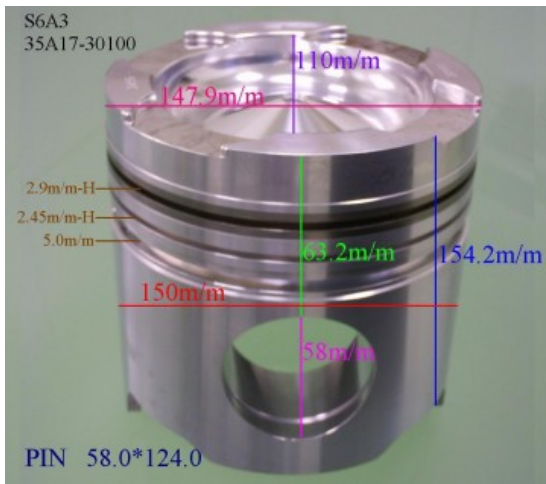

Piston Set – MITSUBISHI (HEAVY)

S6A3 35A17-30100

Category: Piston Set / MITSUBISHI Heavy

Model No: 35A17-30100 / Size: STD

The range of our product is covering diesel engine and heavy duty parts, such as

4D31:ME012131,4D31T:ME012858,4D32:ME012174,
4D33:ME016895,ME016897,
4D34:ME012928,ME082584,4D34T:ME013325,ME220470,
4D35:ME014693,
4D56:MD304835,4DQ5:30617-57105,4DR7:ME021861,
4M40:ME200689,
4M40T:ME203223,4M41T:ME191470,4M51:ME240047,
6D14:ME032626,6D14T:ME032742,
6D14-2AT:ME072047,6D15:ME032480,ME033934,
6D15-3AT:ME072055,6D16:ME072602,
6D16T:ME072065,6D17:ME072548,6D22:ME052447,
6D22T:ME052664,6D24T:ME151416,
6DB1:30017-90100,6M61:ME131943,8DC7:ME062280,
8DC9:ME062336,8DC11:ME093427,
8M20:ME160286,ME161112,8M21:ME161300,
S4F:36717-41100,S4S:32A17-00100,
S6A2:32517-91100,S6A3:35A17-30100,S6B2:36217-70700,
S6B3:34A17-00200,
S6R2:37517-25100,