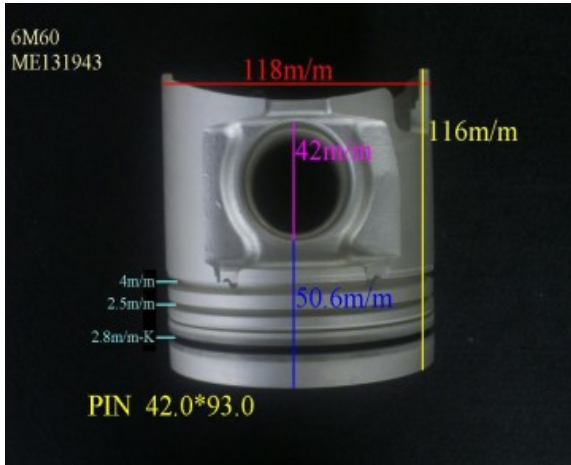

Piston Set – MITSUBISHI

6M60 ME131943

Category: Piston Set / MITSUBISHI PISTON SET

Model No: ME131943 / Size: STD

The range of our product is covering diesel engine and heavy duty parts, such as

4D31:ME012131,4D31T:ME012858,4D32:ME012174,
4D33:ME016895,ME016897,
4D34:ME012928,ME082584,4D34T:ME013325,ME220470,
4D35:ME014693,
4D56:MD304835,4DQ5:30617-57105,4DR7:ME021861,
4M40:ME200689,
4M40T:ME203223,4M41T:ME191470,4M51:ME240047,
6D14:ME032626,6D14T:ME032742,
6D14-2AT:ME072047,6D15:ME032480,ME033934,
6D15-3AT:ME072055,6D16:ME072602,
6D16T:ME072065,6D17:ME072548,6D22:ME052447,
6D22T:ME052664,6D24T:ME151416,
6DB1:30017-90100,6M61:ME131943,8DC7:ME062280,
8DC9:ME062336,8DC11:ME093427,
8M20:ME160286,ME161112,8M21:ME161300,
S4F:36717-41100,S4S:32A17-00100,
S6A2:32517-91100,S6A3:35A17-30100,S6B2:36217-70700,
S6B3:34A17-00200,
S6R2:37517-25100,