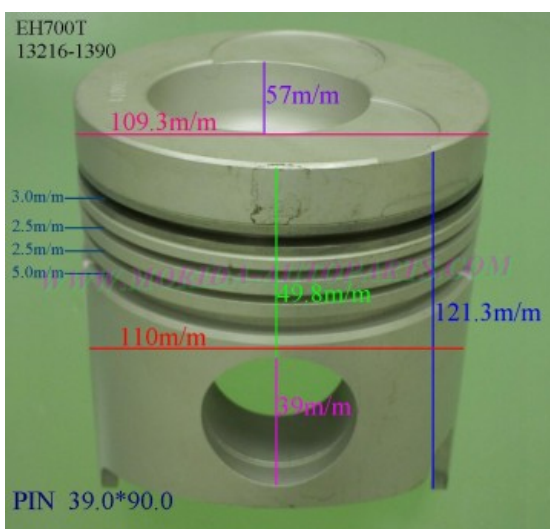

EH700T 13216-1390

Category: Piston Set / HINO PISTON SET

Model No: 13216-1390 / Size: STD

The range of our product is covering diesel engine and heavy duty parts, such as

DM100:13216-1120,DS50:13216-1050,DS70:13216-1040,
E13C:13211-0200,EF550:13216-1560,13226-1140,
EF750:13216-1170,13216-1860,EH300:13216-1160,
EH700:13216-1181,EK100:13216-1224,EK130T:13216-219,
EK200:13216-1530,EP100:13216-1420,EP100T:13216-1450,
ER200:13216-1281,F17E:13216-2210,13226-1210,
F20C:13216-2323,13226-2163,F21C:13216-2661,
13226-1311,
HO6CT:13216-1540,HO7C:13216-2300,HO7CT:13216-2430,
HO7D:13216-1980,JO8C:13216-2631,JO8CT:13306-1080,
P11C:13211-2723,13211-2700,PO9CT:13216-2460,
WO4CT:13216-0010,13216-2210,WO4D:13216-2220,
WO4DT:13216-3201,13216-3250,WO6D:13216-1470,