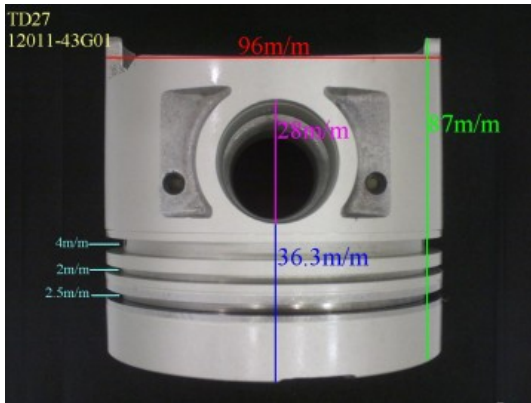

Piston Set – NISSAN

TD27 12011-43G01

Category: Piston Set / NISSAN PISTON SET

Model No: 12011-43G01 / Size: STD

The range of our product is covering diesel engine and heavy duty parts, such as

BD25:12010-87G11,BD30:12011-54T00,BD30T:12010-96T06,
FD6T:12011-Z5509,FD33:12011-T9313,
FD33T:12010-T9300,FD35:12010-01T04,FD35T:12011-01T03,
FD46:12010-0T312,FE6T:12010-96507,
FE6TA:12010-Z5507,NE6T:12011-95074,NF6TA:12011-95516,
PD6:12011-96007,PD6T:12011-96009,
PE6:12011-96516,PE6T:12011-96564,PE6TB:12011-96000,
PF6:12011-96964,PF6T:12013-96669,
PF6TA:12011-94690,QD32:12010-2S606,SD23:12010-09W10,
TD23:12010-02N07,TD25:12010-44G02,
TD27:12011-43G01,TD27T:12010-31N03,