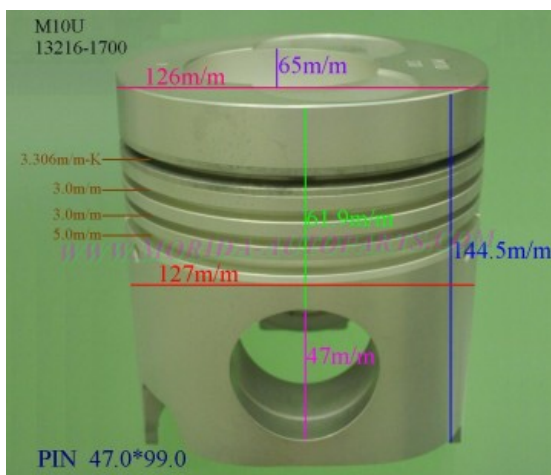

M10U 13216-1700

Category: Piston Set / HINO PISTON SET

Model No: 13216-1700 / Size: STD

The range of our product is covering diesel engine and heavy duty parts, such as

DM100:13216-1120,DS50:13216-1050,DS70:13216-1040,
E13C:13211-0200,EF550:13216-1560,13226-1140,
EF750:13216-1170,13216-1860,EH300:13216-1160,
EH700:13216-1181,EK100:13216-1224,EK130T:13216-2191,
EK200:13216-1530,EP100:13216-1420,EP100T:13216-1450,
ER200:13216-1281,F17E:13216-2210,13226-1210,
F20C:13216-2323,13226-2163,F21C:13216-2661,13226-1311,
HO6CT:13216-1540,HO7C:13216-2300,HO7CT:13216-2430,
HO7D:13216-1980,JO8C:13216-2631,JO8CT:13306-1080,
P11C:13211-2723,13211-2700,PO9CT:13216-2460,
WO4CT:13216-0010,13216-2210,WO4D:13216-2220,
WO4DT:13216-3201,13216-3250,WO6D:13216-1470,