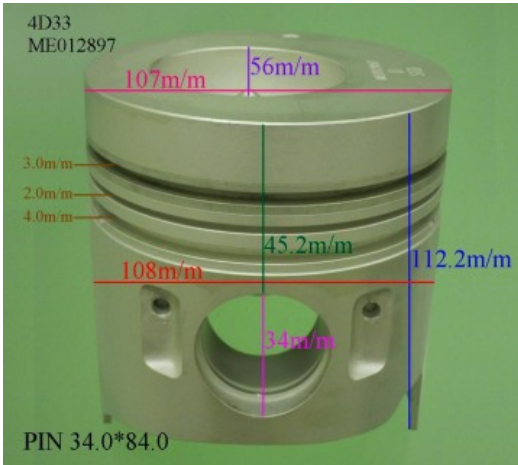

Piston Set – MITSUBISHI

4D33=ME012897

Category: Piston Set / MITSUBISHI PISTON SET

Model No: ME012897 / Size: STD

The range of our product is covering diesel engine and heavy duty parts, such as

4D31:ME012131,4D31T:ME012858,4D32:ME012174,
4D33:ME016895,ME016897,
4D34:ME012928,ME082584,4D34T:ME013325,ME220470,
4D35:ME014693,
4D56:MD304835,4DQ5:30617-57105,4DR7:ME021861,
4M40:ME200689,
4M40T:ME203223,4M41T:ME191470,4M51:ME240047,
6D14:ME032626,6D14T:ME032742,
6D14-2AT:ME072047,6D15:ME032480,ME033934,
6D15-3AT:ME072055,6D16:ME072602,
6D16T:ME072065,6D17:ME072548,6D22:ME052447,
6D22T:ME052664,6D24T:ME151416,
6DB1:30017-90100,6M61:ME131943,8DC7:ME062280,
8DC9:ME062336,8DC11:ME093427,
8M20:ME160286,ME161112,8M21:ME161300,
S4F:36717-41100,S4S:32A17-00100,
S6A2:32517-91100,S6A3:35A17-30100,S6B2:36217-70700,
S6B3:34A17-00200,
S6R2:37517-25100,