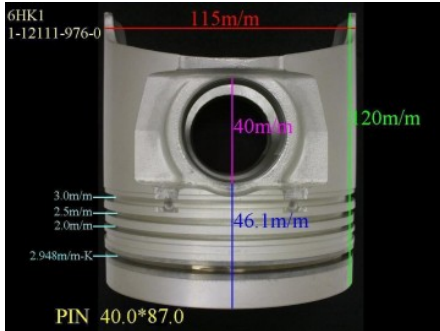

Piston Set – ISUZU

6HK1 1-12111-976-0

Category: Piston Set / ISUZU PISTON SET

Model No: 1-12111-976-0 / Size: STD

The range of our product is covering diesel engine and heavy duty parts,

4BD1T:8-94154-734-0,4BE1:8-94438-989-1,4HE1TC:8-97176-653-0,
4HF1:8-97095-585-0,4HG1:8-97221-666-0,4HG1T:8-97221-706-1,
4HJ1:8-97221-454-0,4HL1:8-97312643-0,4JA1:8-97089-892-0,
4JA1T:8-97176-691-0,4JB1T:8-94390-621-0,4JG1:8-97220-604-0,
4JG2:8-97176-622-0,4JG2T:8-97176-6240,4JH1:8-97941-047-3,
4JK1:8-97555-672-2,6BD1:5-12111-068-0,6BD1T:1-12111-773-0,
6BF1:1-12111-345-0,6BG1:1-12111-377-4,6BG1T:1-12111-761-0,
6BG1TC:1-12111-626-0,6BG1T-4RING:8-97254-351-0,
6HE1T:8-94391-596-1,6HH1:8-97391-598-0,6HK1:1-12111-976-0,
6HK1T:8-98023-526-1, 6SD1T:1-12111-555-1,
6SD1TC:1-12111-913-0,6SD1T-4RING:1-12111-842-0,
6WG1:1-12111-937-0,6RB1TC:1-12111-648-0, DA120:1-12111-126-0,
DA640:1-12111-867-0,