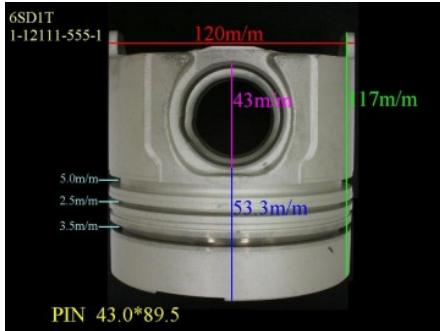

Piston Set – ISUZU

6SD1T 1-12111-555-1

Category: Piston Set / ISUZU PISTON SET

Model No: 1-12111-555-1 / Size: STD

The range of our product is covering diesel engine and heavy duty parts,

4BD1T:8-94154-734-0,4BE1:8-94438-989-1,4HE1TC:8-97176-653-0,
4HF1:8-97095-585-0,4HG1:8-97221-666-0,4HG1T:8-97221-706-1,
4HJ1:8-97221-454-0,4HL1:8-97312643-0,4JA1:8-97089-892-0,
4JA1T:8-97176-691-0,4JB1T:8-94390-621-0,4JG1:8-97220-604-0,
4JG2:8-97176-622-0,4JG2T:8-97176-6240,4JH1:8-97941-047-3,
4JK1:8-97555-672-2,6BD1:5-12111-068-0,6BD1T:1-12111-773-0,
6BF1:1-12111-345-0,6BG1:1-12111-377-4,6BG1T:1-12111-761-0,
6BG1TC:1-12111-626-0,6BG1T-4RING:8-97254-351-0,
6HE1T:8-94391-596-1,6HH1:8-97391-598-0,6HK1:1-12111-976-0,
6HK1T:8-98023-526-1, 6SD1T:1-12111-555-1,
6SD1TC:1-12111-913-0,6SD1T-4RING:1-12111-842-0,
6WG1:1-12111-937-0,6RB1TC:1-12111-648-0,DA120:1-12111-126-0,
DA640:1-12111-867-0,