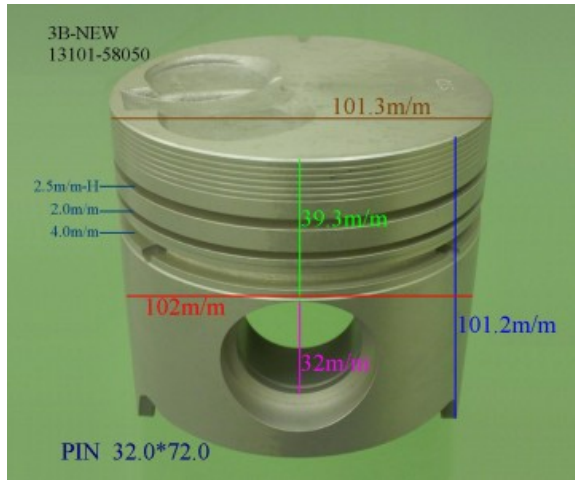

Piston Set – TOYOTA

3B-NEW 13101-58050

Category: Piston Set / TOYOTA PISTON SET

Model No: 13101-58050 / Size: STD

We are mainly specialized in Heavy Duty Spare Parts and diesel & gasoline engine spare parts of various Japanese and Korea brands. For Komatsu parts, we can supply all kinds of Komatsu engine models, like 6D95, 6D105, 6D108, S6D110, S6D125, S6D140, S6D155, S6D170, NT855, NH222, etc. For Cummins parts, 3B, 3BT, 4B, 6BT, 6CT, LT10 and caterpillar parts, such as 3304, 3306, 3406, 3408, 3508, 3412, 3512?etc. And for Mitsubishi, we supply S4E, S6E, S4S, S4F, S4K, S6B, S6K, S6A, S6A2, S6A3, S6N, S6R2, S6F, 6D31, 6D34, 6D14, 6D17, 8DC8 ~ 8DC11...etc for industry & marine.