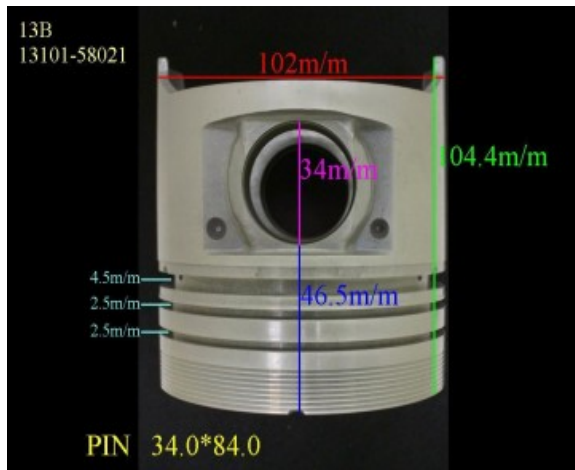

13B 13101-58021

Category: Piston Set / TOYOTA PISTON SET

Model No: 13101-58021 / Size: STD

We are mainly specialized in Heavy Duty Spare Parts and diesel & gasoline engine spare parts of various Japanese and Korea brands. For Komatsu parts, we can supply all kinds of Komatsu engine models, like 6D95, 6D105, 6D108, S6D110, S6D125, S6D140, S6D155, S6D170, NT855, NH222, etc. For Cummins parts, 3B, 3BT, 4B, 6BT, 6CT, LT10 and caterpillar parts, such as 3304, 3306, 3406, 3408, 3508, 3412, 3512?etc. And for Mitsubishi, we supply S4E, S6E, S4S, S4F, S4K, S6B, S6K, S6A, S6A2, S6A3, S6N, S6R2, S6F, 6D31, 6D34, 6D14, 6D17, 8DC8 ~ 8DC11...etc for industry & marine.