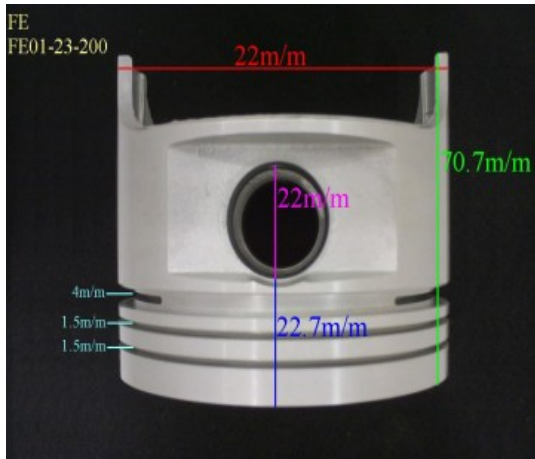

Piston Set – MAZDA

FE FE02-23-200

Category: Piston Set / MAZDA PISTON SET

Model No: FE01-23-200 / Size: STD&OVER SIZE

The range of our product is covering diesel engine and heavy duty parts, such as

FE:FE01-23-200,FEJK:FEJK-11-SAOA,HA(T3000):SE01-23-200, HA(E3000):0933-23-200,S5(E2500):S509-99-111, SL:SL07-23-200A,SLT:SL50-11-SAO,TF:TF20-11-SAO, TM(T4500):TM01-11-102,WL-C:WLYE-11-SAO, WLT:WLY8-11-SAO,WL:WLY1-11-SAOC, XA:S501-23-200,