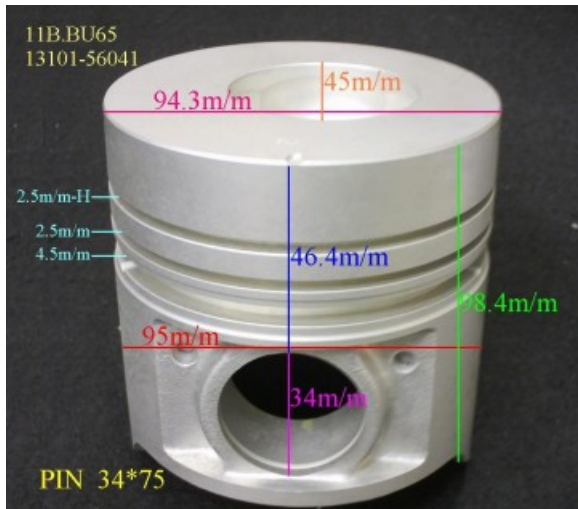

Piston Set – TOYOTA

11B 13101-56041

Category: Piston Set / TOYOTA PISTON SET

Model No: 13101-56041 / Size: STD

We are mainly specialized in Heavy Duty Spare Parts and diesel & gasoline engine spare parts of various Japanese and Korea brands. For Komatsu parts, we can supply all kinds of Komatsu engine models, like 6D95, 6D105, 6D108, S6D110, S6D125, S6D140, S6D155, S6D170, NT855, NH222, etc. For Cummins parts, 3B, 3BT, 4B, 6BT, 6CT, LT10 and caterpillar parts, such as 3304, 3306, 3406, 3408, 3508, 3412, 3512?etc. And for Mitsubishi, we supply S4E, S6E, S4S, S4F, S4K, S6B, S6K, S6A, S6A2, S6A3, S6N, S6R2, S6F, 6D31, 6D34, 6D14, 6D17, 8DC8 ~ 8DC11...etc for industry & marine.