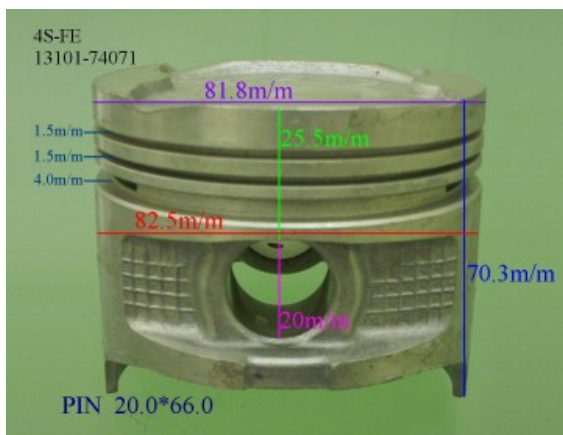

4S 13101-74071

Category: Piston Set / TOYOTA PISTON SET

Model No: 13101-74071 / Size: STD

We are mainly specialized in Heavy Duty Spare Parts and diesel & gasoline engine spare parts of various Japanese and Korea brands. For Komatsu parts, we can supply all kinds of Komatsu engine models, like 6D95, 6D105, 6D108, S6D110, S6D125, S6D140, S6D155, S6D170, NT855, NH222, etc. For Cummins parts, 3B, 3BT, 4B, 6BT, 6CT, LT10 and caterpillar parts, such as 3304, 3306, 3406, 3408, 3508, 3412, 3512?etc. And for Mitsubishi, we supply S4E, S6E, S4S, S4F, S4K, S6B, S6K, S6A, S6A2, S6A3, S6N, S6R2, S6F, 6D31, 6D34, 6D14, 6D17, 8DC8 ~ 8DC11...etc for industry & marine.