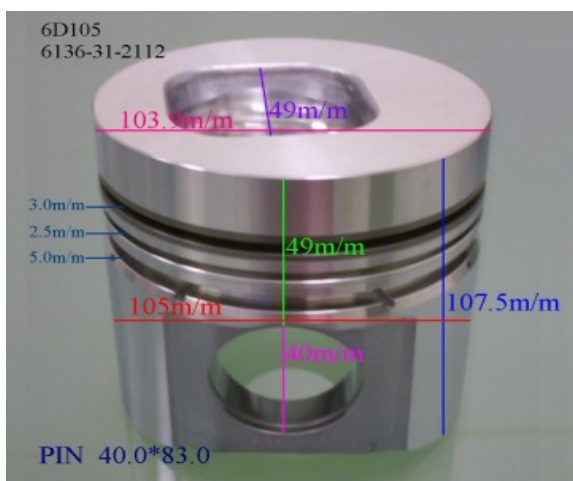

6D105 6136-31-2112

Category: Piston Set / KOMATSU PISTON SET

Model No: 6136-31-2112 / Size: STD

The range of our product is covering diesel engine and heavy duty parts, such as

S6D95: 6207-31-2141, 6207-31-2120, 6207-31-2180,
S6D105: 6137-32-2130, 6137-32-2110, 6137-32-2010,
6137-31-2020,

S6D108: 6222-31-2110, S6D110: 6138-31-2110,
6138-32-2110, 6138-32-2120,

S6D125: 6151-31-2112, 6151-31-2511,
S6D125E2/SA6D125E2/SAA6D125E3: 6152-32-2510,

S6D140: 6211-31-2111, 6212-31-2151,
SA6D140-1/SA12V140-1: 6212-31-2170,

S6D155: 6128-31-2140, S6D170: 6164-31-2110,
6162-33-2120, 6162-35-2120,

NH220: 6620-31-2110, NT855: 6711-31-2110