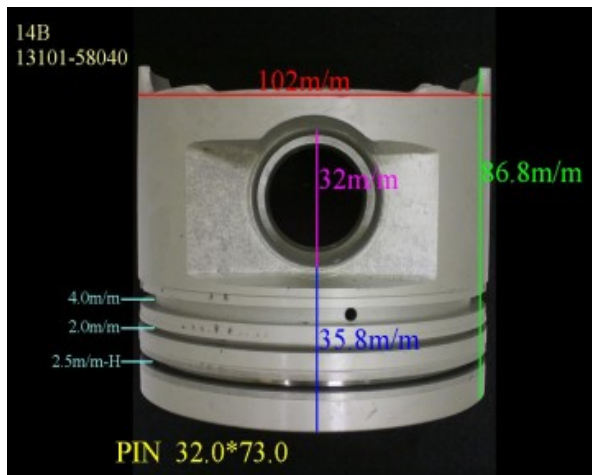

14B 13101-58040

Category: Piston Set / TOYOTA PISTON SET

Model No: 13101-58040 / Size: STD

We are mainly specialized in Heavy Duty Spare Parts and diesel & gasoline engine spare parts of various Japanese and Korea brands. For Komatsu parts, we can supply all kinds of Komatsu engine models, like 6D95, 6D105, 6D108, S6D110, S6D125, S6D140, S6D155, S6D170, NT855, NH222, etc. For Cummins parts, 3B, 3BT, 4B, 6BT, 6CT, LT10 and caterpillar parts, such as 3304, 3306, 3406, 3408, 3508, 3412, 3512?etc. And for Mitsubishi, we supply S4E, S6E, S4S, S4F, S4K, S6B, S6K, S6A, S6A2, S6A3, S6N, S6R2, S6F, 6D31, 6D34, 6D14, 6D17, 8DC8 ~ 8DC11...etc for industry & marine.