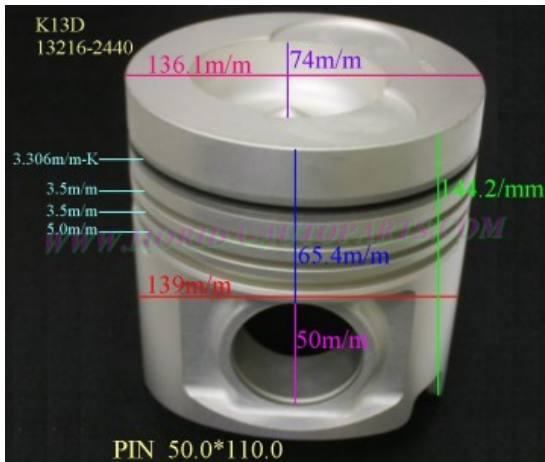

Piston Set – HINO

K13D 13216-2240

Category: Piston Set / HINO PISTON SET

Model No: 13216-2240 / Size: STD

The range of our product is covering diesel engine and heavy duty parts, such as

DM100:13216-1120,DS50:13216-1050,DS70:13216-1040,
E13C:13211-0200,EF550:13216-1560,13226-1140,
EF750:13216-1170,13216-1860,EH300:13216-1160,
EH700:13216-1181,EK100:13216-1224,EK130T:13216-2191,
EK200:13216-1530,EP100:13216-1420,EP100T:13216-1450,
ER200:13216-1281,F17E:13216-2210,13226-1210,
F20C:13216-2323,13226-2163,F21C:13216-2661,13226-1311,
HO6CT:13216-1540,HO7C:13216-2300,HO7CT:13216-2430,
HO7D:13216-1980,JO8C:13216-2631,JO8CT:13306-1080,
P11C:13211-2723,13211-2700,PO9CT:13216-2460,
WO4CT:13216-0010,13216-2210,WO4D:13216-2220,
WO4DT:13216-3201,13216-3250,WO6D:13216-1470,