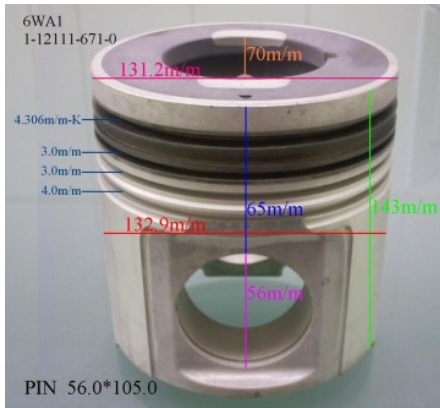

Piston Set – ISUZU

6WA1 1-12111-671-0

Category: Piston Set / ISUZU PISTON SET

Model No: 1-12111-671-0 / Size: STD

The range of our product is covering diesel engine and heavy duty parts,

4BD1T:8-94154-734-0,4BE1:8-94438-989-1,4HE1TC:8-97176-653-0,
4HF1:8-97095-585-0,4HG1:8-97221-666-0,4HG1T:8-97221-706-1,
4HJ1:8-97221-454-0,4HL1:8-97312643-0,4JA1:8-97089-892-0,
4JA1T:8-97176-691-0,4JB1T:8-94390-621-0,4JG1:8-97220-604-0,
4JG2:8-97176-622-0,4JG2T:8-97176-6240,4JH1:8-97941-047-3,
4JK1:8-97555-672-2,6BD1:5-12111-068-0,6BD1T:1-12111-773-0,
6BF1:1-12111-345-0,6BG1:1-12111-377-4,6BG1T:1-12111-761-0,
6BG1TC:1-12111-626-0,6BG1T-4RING:8-97254-351-0,
6HE1T:8-94391-596-1,6HH1:8-97391-598-0,6HK1:1-12111-976-0,
6HK1T:8-98023-526-1, 6SD1T:1-12111-555-1,
6SD1TC:1-12111-913-0,6SD1T-4RING:1-12111-842-0,
6WG1:1-12111-937-0,6RB1TC:1-12111-648-0,
DA120:1-12111-126-0, DA640:1-12111-867-0,