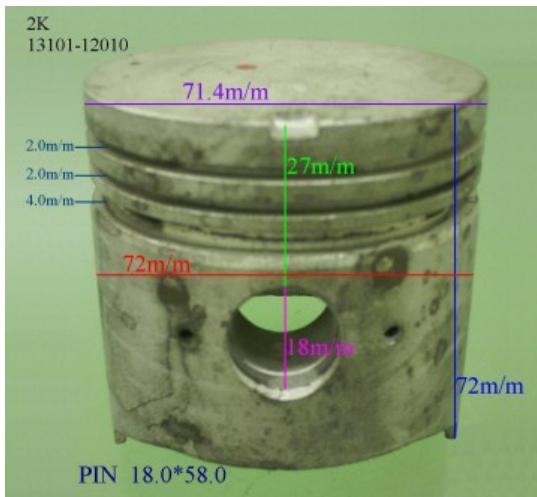

2K 13101-12010

Category: Piston Set / TOYOTA PISTON SET

Model No: 13101-12010 / Size: STD

We are mainly specialized in Heavy Duty Spare Parts and diesel & gasoline engine spare parts of various Japanese and Korea brands. For Komatsu parts, we can supply all kinds of Komatsu engine models, like 6D95, 6D105, 6D108, S6D110, S6D125, S6D140, S6D155, S6D170, NT855, NH222, etc. For Cummins parts, 3B, 3BT, 4B, 6BT, 6CT, LT10 and caterpillar parts, such as 3304, 3306, 3406, 3408, 3508, 3412, 3512?etc. And for Mitsubishi, we supply S4E, S6E, S4S, S4F, S4K, S6B, S6K, S6A, S6A2, S6A3, S6N, S6R2, S6F, 6D31, 6D34, 6D14, 6D17, 8DC8 ~ 8DC11...etc for industry & marine.