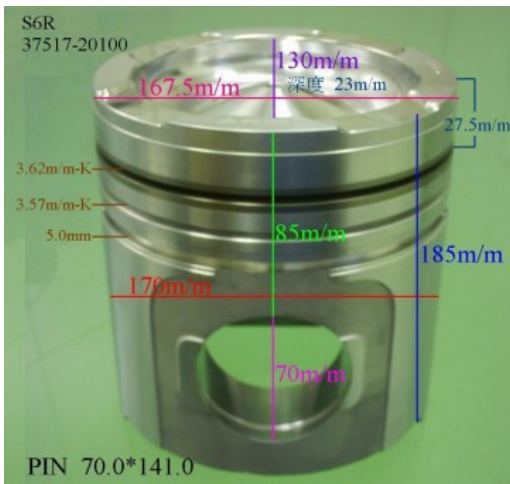

Piston Set – MITSUBISHI (HEAVY)

S6R 37517-20100

Category: Piston Set / MITSUBISHI Heavy

Model No: 37517-20100 / Size: STD

The range of our product is covering diesel engine and heavy duty parts, such as

4D31:ME012131,4D31T:ME012858,4D32:ME012174,
4D33:ME016895,ME016897,
4D34:ME012928,ME082584,4D34T:ME013325,ME220470,
4D35:ME014693,
4D56:MD304835,4DQ5:30617-57105,4DR7:ME021861,
4M40:ME200689,
4M40T:ME203223,4M41T:ME191470,4M51:ME240047,
6D14:ME032626,6D14T:ME032742,
6D14-2AT:ME072047,6D15:ME032480,ME033934,
6D15-3AT:ME072055,6D16:ME072602,
6D16T:ME072065,6D17:ME072548,6D22:ME052447,
6D22T:ME052664,6D24T:ME151416,
6DB1:30017-90100,6M61:ME131943,8DC7:ME062280,
8DC9:ME062336,8DC11:ME093427,
8M20:ME160286,ME161112,8M21:ME161300,
S4F:36717-41100,S4S:32A17-00100,
S6A2:32517-91100,S6A3:35A17-30100,S6B2:36217-70700,
S6B3:34A17-00200,
S6R2:37517-25100,