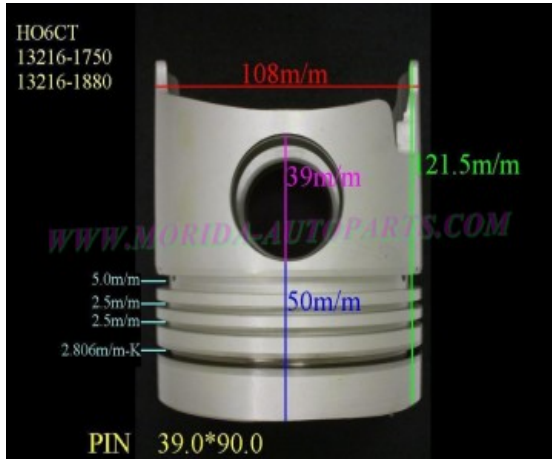

Piston Set – HINO

HO6CT 13216-1750

Category: Piston Set / HINO PISTON SET

Model No: 13216-1750 / Size: STD

The range of our product is covering diesel engine and heavy duty parts, such as

DM100:13216-1120,DS50:13216-1050,DS70:13216-1040,
E13C:13211-0200,EF550:13216-1560,13226-1140,
EF750:13216-1170,13216-1860,EH300:13216-1160,
EH700:13216-1181,EK100:13216-1224, EK130T:13216-2191,
EK200:13216-1530,EP100:13216-1420, EP100T:13216-1450,
ER200:13216-1281, F17E:13216-2210,13226-1210,
F20C:13216-2323,13226-2163,F21C:13216-2661,
13226-1311, HO6CT:13216-1540,HO7C:13216-2300,
HO7CT:13216-2430, HO7D:13216-1980,JO8C:13216-2631,
JO8CT:13306-1080, P11C:13211-2723,13211-2700,
PO9CT:13216-2460, WO4CT:13216-0010,13216-2210,
WO4D:13216-2220, WO4DT:13216-3201,13216-3250,
WO6D:13216-1470,