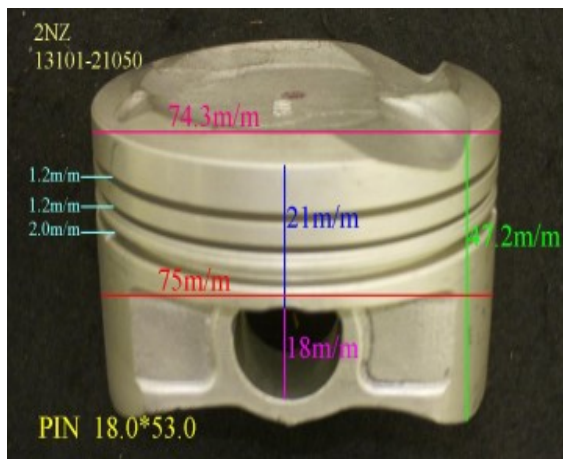

2NZ 13101-21050

Category: Piston Set / TOYOTA PISTON SET

Model No: 13101-21050 / Size: STD

We are mainly specialized in Heavy Duty Spare Parts and diesel & gasoline engine spare parts of various Japanese and Korea brands. For Komatsu parts, we can supply all kinds of Komatsu engine models, like 6D95, 6D105, 6D108, S6D110, S6D125, S6D140, S6D155, S6D170, NT855, NH222, etc. For Cummins parts, 3B, 3BT, 4B, 6BT, 6CT, LT10 and caterpillar parts, such as 3304, 3306, 3406, 3408, 3508, 3412, 3512?etc. And for Mitsubishi, we supply S4E, S6E, S4S, S4F, S4K, S6B, S6K, S6A, S6A2, S6A3, S6N, S6R2, S6F, 6D31, 6D34, 6D14, 6D17, 8DC8 ~ 8DC11...etc for industry & marine.