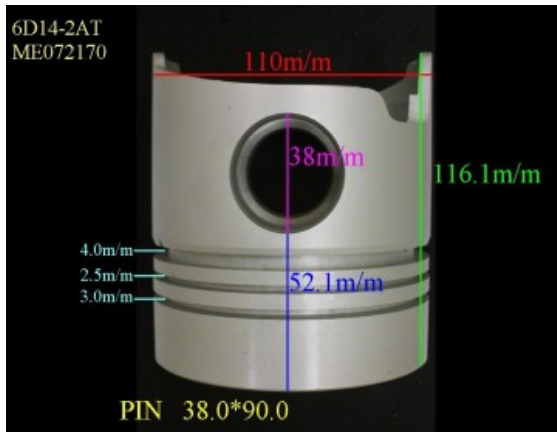

Piston Set – MITSUBISHI

6D14-2AT ME072170

Category: Piston Set / MITSUBISHI PISTON SET

Model No: ME072170 / Size: STD

The range of our product is covering diesel engine and heavy duty parts, such as

4D31:ME012131,4D31T:ME012858,4D32:ME012174,
4D33:ME016895,ME016897,
4D34:ME012928,ME082584,4D34T:ME013325,ME220470,
4D35:ME014693,
4D56:MD304835,4DQ5:30617-57105,4DR7:ME021861,
4M40:ME200689,
4M40T:ME203223,4M41T:ME191470,4M51:ME240047,
6D14:ME032626,6D14T:ME032742,
6D14-2AT:ME072047,6D15:ME032480,ME033934,
6D15-3AT:ME072055,6D16:ME072602,
6D16T:ME072065,6D17:ME072548,6D22:ME052447,
6D22T:ME052664,6D24T:ME151416,
6DB1:30017-90100,6M61:ME131943,8DC7:ME062280,
8DC9:ME062336,8DC11:ME093427,
8M20:ME160286,ME161112,8M21:ME161300,
S4F:36717-41100,S4S:32A17-00100,
S6A2:32517-91100,S6A3:35A17-30100,S6B2:36217-70700,
S6B3:34A17-00200,
S6R2:37517-25100,