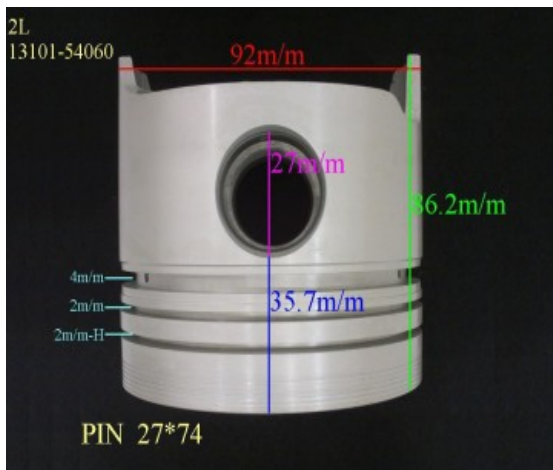

2L 13101-54060

Category: Piston Set / TOYOTA PISTON SET

Model No: 13101-54060 / Size: STD

We are mainly specialized in Heavy Duty Spare Parts and diesel & gasoline engine spare parts of various Japanese and Korea brands. For Komatsu parts, we can supply all kinds of Komatsu engine models, like 6D95, 6D105, 6D108, S6D110, S6D125, S6D140, S6D155, S6D170, NT855, NH222, etc. For Cummins parts, 3B, 3BT, 4B, 6BT, 6CT, LT10 and caterpillar parts, such as 3304, 3306, 3406, 3408, 3508, 3412, 3512?etc. And for Mitsubishi, we supply S4E, S6E, S4S, S4F, S4K, S6B, S6K, S6A, S6A2, S6A3, S6N, S6R2, S6F, 6D31, 6D34, 6D14, 6D17, 8DC8 ~ 8DC11...etc for industry & marine.