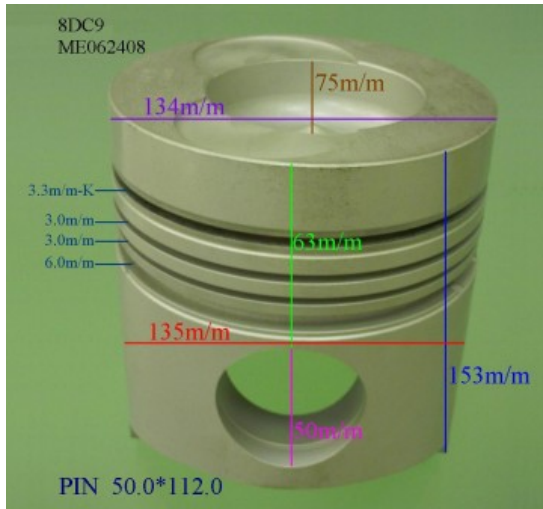

Piston Set – MITSUBISHI

8DC9 ME062408

Category: Piston Set / MITSUBISHI PISTON SET

Model No: ME062408 / Size: STD

The range of our product is covering diesel engine and heavy duty parts, such as

4D31:ME012131,4D31T:ME012858,4D32:ME012174,
4D33:ME016895,ME016897,
4D34:ME012928,ME082584,4D34T:ME013325,ME220470,
4D35:ME014693,
4D56:MD304835,4DQ5:30617-57105,4DR7:ME021861,
4M40:ME200689,
4M40T:ME203223,4M41T:ME191470,4M51:ME240047,
6D14:ME032626,6D14T:ME032742,
6D14-2AT:ME072047,6D15:ME032480,ME033934,
6D15-3AT:ME072055,6D16:ME072602,
6D16T:ME072065,6D17:ME072548,6D22:ME052447,
6D22T:ME052664,6D24T:ME151416,
6DB1:30017-90100,6M61:ME131943,8DC7:ME062280,
8DC9:ME062336,8DC11:ME093427,
8M20:ME160286,ME161112,8M21:ME161300,
S4F:36717-41100,S4S:32A17-00100,
S6A2:32517-91100,S6A3:35A17-30100,S6B2:36217-70700,
S6B3:34A17-00200,
S6R2:37517-25100,