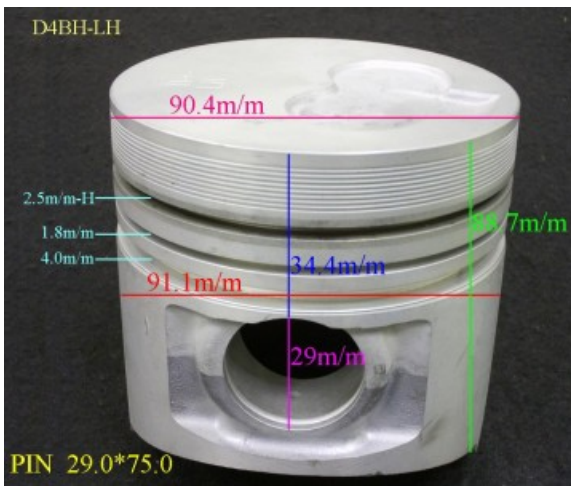

D4BH

Category: Piston Set / HYUNDAI PISTON SET

Model No: D4BH1 / Size: STD

We are mainly specialized in Heavy Duty Spare Parts and diesel & gasoline engine spare parts of various Japanese and Korea brands. For Komatsu parts, we can supply all kinds of Komatsu engine models, like 6D95, 6D105, 6D108, S6D110, S6D125, S6D140, S6D155, S6D170, NT855, NH222, etc. For Cummins parts, 3B, 3BT, 4B, 6BT, 6CT, LT10 and caterpillar parts, such as 3304, 3306, 3406, 3408, 3508, 3412, 3512?etc. And for Mitsubishi, we supply S4E, S6E, S4S, S4F, S4K, S6B, S6K, S6A, S6A2, S6A3, S6N, S6R2, S6F, 6D31, 6D34, 6D14, 6D17, 8DC8 ~ 8DC11...etc for industry & marine.