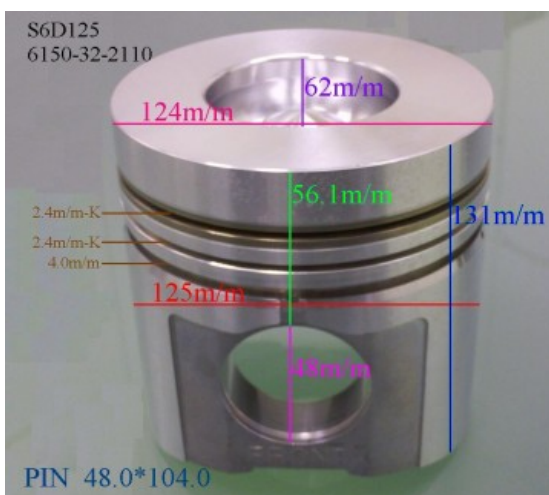

Category: Piston Set / KOMATSU PISTON SET

Model No: 6150-32-2110 / Size: STD

The range of our product is covering diesel engine and heavy duty parts, such as

S6D95: 6207-31-2141, 6207-31-2120, 6207-31-2180,
S6D105: 6137-32-2130, 6137-32-2110, 6137-32-2010,
6137-31-2020,