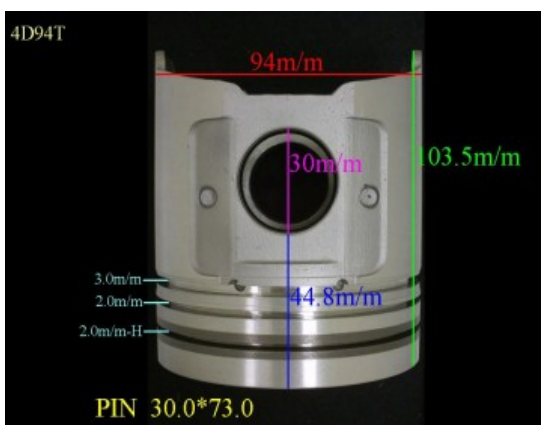

Model No: 4D94T / Size: STD

The range of our product is covering diesel engine and heavy duty parts, such as

S6D95: 6207-31-2141, 6207-31-2120, 6207-31-2180,
S6D105: 6137-32-2130, 6137-32-2110, 6137-32-2010,
6137-31-2020,