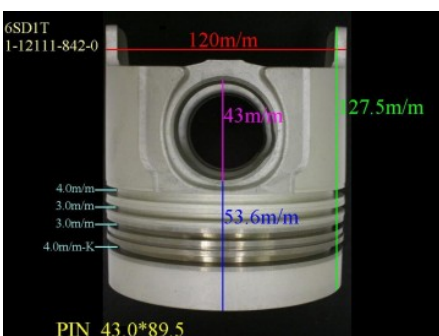

6SD1T-4R 1-12111-842-0

Category: Piston Set / ISUZU PISTON SET

Model No: 1-12111-842-0 / Size: STD

The range of our product is covering diesel engine and heavy duty parts,

4BD1T:8-94154-734-0,4BE1:8-94438-989-1,4HE1TC:8-97176-653-0,
4HF1:8-97095-585-0,4HG1:8-97221-666-0,4HG1T:8-97221-706-1,
4HJ1:8-97221-454-0,4HL1:8-97312643-0,4JA1:8-97089-892-0,
4JA1T:8-97176-691-0,4JB1T:8-94390-621-0,4JG1:8-97220-604-0,
4JG2:8-97176-622-0,4JG2T:8-97176-6240,4JH1:8-97941-047-3,
4JK1:8-97555-672-2,6BD1:5-12111-068-0,6BD1T:1-12111-773-0,
6BF1:1-12111-345-0,6BG1:1-12111-377-4,6BG1T:1-12111-761-0,
6BG1TC:1-12111-626-0,6BG1T-4RING:8-97254-351-0,
6HE1T:8-94391-596-1,6HH1:8-97391-598-0,6HK1:1-12111-976-0,
6HK1T:8-98023-526-1, 6SD1T:1-12111-555-1,
6SD1TC:1-12111-913-0,6SD1T-4RING:1-12111-842-0,
6WG1:1-12111-937-0,6RB1TC:1-12111-648-0,DA120:1-12111-126-0,
DA640:1-12111-867-0,