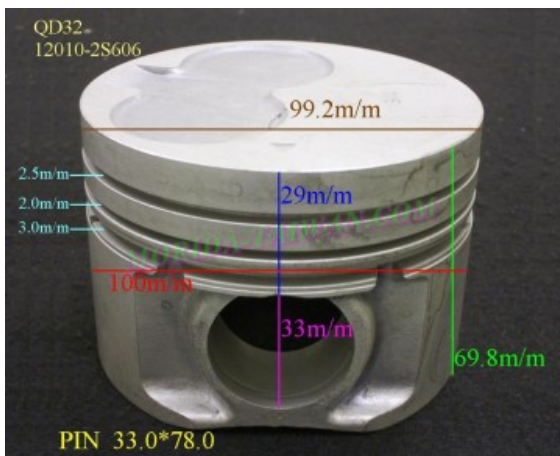

QD32 12010-2S606

Category: Piston Set / NISSAN PISTON SET

Model No: 12010-2S606 / Size: STD

The range of our product is covering diesel engine and heavy duty parts, such as

BD25:12010-87G11,BD30:12011-54T00,BD30T:12010-96T06,
FD6T:12011-Z5509,FD33:12011-T9313,
FD33T:12010-T9300,FD35:12010-01T04,FD35T:12011-01T03,
FD46:12010-0T312,FE6T:12010-96507,
FE6TA:12010-Z5507,NE6T:12011-95074,NF6TA:12011-95516,
PD6:12011-96007,PD6T:12011-96009,
PE6:12011-96516,PE6T:12011-96564,PE6TB:12011-96000,
PF6:12011-96964,PF6T:12013-96669,
PF6TA:12011-94690,QD32:12010-2S606,SD23:12010-09W10,
TD23:12010-02N07,TD25:12010-44G02,
TD27:12011-43G01,TD27T:12010-31N03,