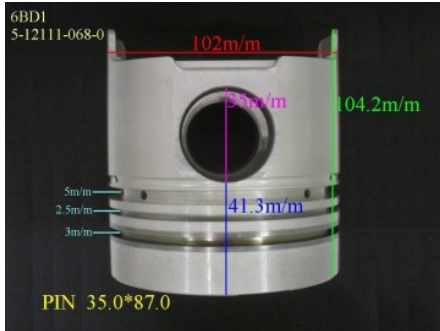

Piston Set – ISUZU

6BD1 5-12111-068-0

Category: Piston Set / ISUZU PISTON SET

Model No: 5-12111-068-0 / Size: STD

The range of our product is covering diesel engine and heavy duty parts,

4BD1T:8-94154-734-0,4BE1:8-94438-989-1,4HE1TC:8-97176-653-0,
4HF1:8-97095-585-0,4HG1:8-97221-666-0,4HG1T:8-97221-706-1,
4HJ1:8-97221-454-0,4HL1:8-97312643-0,4JA1:8-97089-892-0,
4JA1T:8-97176-691-0,4JB1T:8-94390-621-0,4JG1:8-97220-604-0,
4JG2:8-97176-622-0,4JG2T:8-97176-6240,4JH1:8-97941-047-3,4JK1:8-9
7555-672-2,6BD1:5-12111-068-0,6BD1T:1-12111-773-0,
6BF1:1-12111-345-0,6BG1:1-12111-377-4,6BG1T:1-12111-761-0,
6BG1TC:1-12111-626-0,6BG1T-4RING:8-97254-351-0,6HE1T:8-94391-5
96-1,6HH1:8-97391-598-0,6HK1:1-12111-976-0,
6HK1T:8-98023-526-1, 6SD1T:1-12111-555-1,
6SD1TC:1-12111-913-0,6SD1T-4RING:1-12111-842-0,
6WG1:1-12111-937-0,6RB1TC:1-12111-648-0, DA120:1-12111-126-0,
DA640:1-12111-867-0,