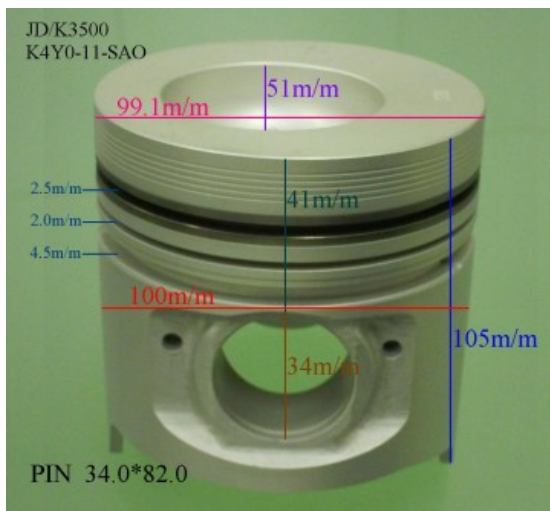

JD/K3500 K4Y0-11-SAO

Category: Piston Set / KIA PISTON SET

Model No: K4Y0-11-SAO / Size: STD

We are mainly specialized in Heavy Duty Spare Parts and diesel & gasoline engine spare parts of various Japanese and Korea brands. For Komatsu parts, we can supply all kinds of Komatsu engine models, like 6D95, 6D105, 6D108, S6D110, S6D125, S6D140, S6D155, S6D170, NT855, NH222, etc. For Cummins parts, 3B, 3BT, 4B, 6BT, 6CT, LT10 and caterpillar parts, such as 3304, 3306, 3406, 3408, 3508, 3412, 3512?etc. And for Mitsubishi, we supply S4E, S6E, S4S, S4F, S4K, S6B, S6K, S6A, S6A2, S6A3, S6N, S6R2, S6F, 6D31, 6D34, 6D14, 6D17, 8DC8 ~ 8DC11...etc for industry & marine.