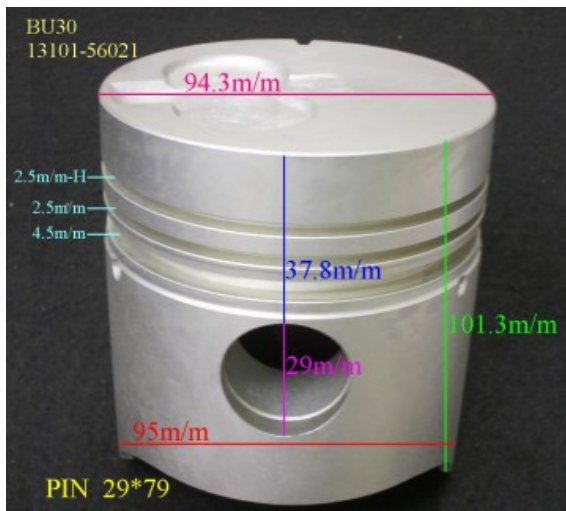

B/BU30 13101-56021

Category: Piston Set / TOYOTA PISTON SET

Model No: 13101-56021 / Size: STD

We are mainly specialized in Heavy Duty Spare Parts and diesel & gasoline engine spare parts of various Japanese and Korea brands. For Komatsu parts, we can supply all kinds of Komatsu engine models, like 6D95, 6D105, 6D108, S6D110, S6D125, S6D140, S6D155, S6D170, NT855, NH222, etc. For Cummins parts, 3B, 3BT, 4B, 6BT, 6CT, LT10 and caterpillar parts, such as 3304, 3306, 3406, 3408, 3508, 3412, 3512?etc. And for Mitsubishi, we supply S4E, S6E, S4S, S4F, S4K, S6B, S6K, S6A, S6A2, S6A3, S6N, S6R2, S6F, 6D31, 6D34, 6D14, 6D17, 8DC8 ~ 8DC11...etc for industry & marine.