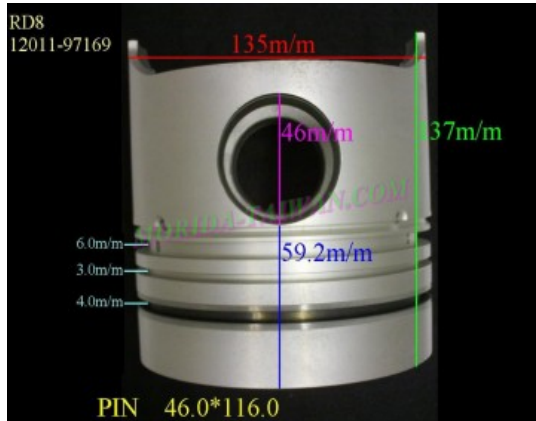

Piston Set – NISSAN

RD8

Category: Piston Set / NISSAN PISTON SET

Model No: 12011-97169 / Size: STD

The range of our product is covering diesel engine and heavy duty parts, such as

BD25:12010-87G11,BD30:12011-54T00,BD30T:12010-96T06,
FD6T:12011-Z5509,FD33:12011-T9313,
FD33T:12010-T9300,FD35:12010-01T04,FD35T:12011-01T03,
FD46:12010-0T312,FE6T:12010-96507,
FE6TA:12010-Z5507,NE6T:12011-95074,NF6TA:12011-95516,
PD6:12011-96007,PD6T:12011-96009,
PE6:12011-96516,PE6T:12011-96564,PE6TB:12011-96000,
PF6:12011-96964,PF6T:12013-96669,
PF6TA:12011-94690,QD32:12010-2S606,SD23:12010-09W10,
TD23:12010-02N07,TD25:12010-44G02,
TD27:12011-43G01,TD27T:12010-31N03,