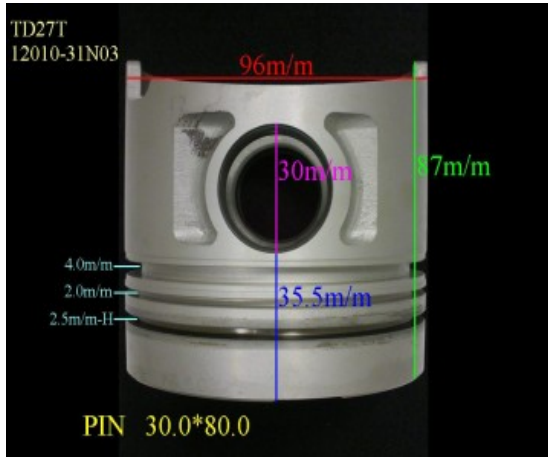

Piston Set – NISSAN

TD27T 12010-31N03

Category: Piston Set / NISSAN PISTON SET

Model No: 12010-31N03 / Size: STD

The range of our product is covering diesel engine and heavy duty parts, such as

BD25:12010-87G11,BD30:12011-54T00,BD30T:12010-96T06,
FD6T:12011-Z5509,FD33:12011-T9313,
FD33T:12010-T9300,FD35:12010-01T04,FD35T:12011-01T03,
FD46:12010-0T312,FE6T:12010-96507,
FE6TA:12010-Z5507,NE6T:12011-95074,NF6TA:12011-95516,
PD6:12011-96007,PD6T:12011-96009,
PE6:12011-96516,PE6T:12011-96564,PE6TB:12011-96000,
PF6:12011-96964,PF6T:12013-96669,
PF6TA:12011-94690,QD32:12010-2S606,SD23:12010-09W10,
TD23:12010-02N07,TD25:12010-44G02,
TD27:12011-43G01,TD27T:12010-31N03,