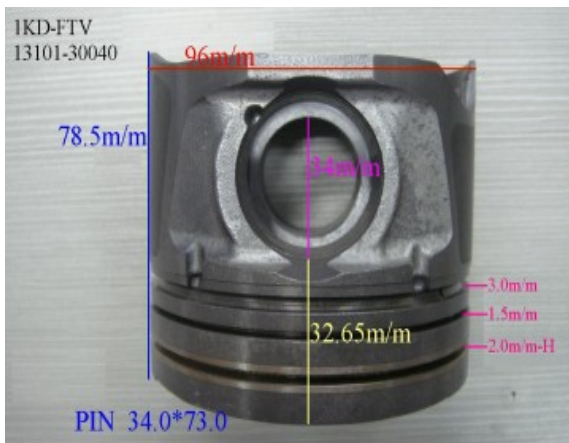

1KD-FTV 13101-30040

Category: Piston Set / TOYOTA PISTON SET

Model No: 13101-30040 / Size: STD

We are mainly specialized in Heavy Duty Spare Parts and diesel & gasoline engine spare parts of various Japanese and Korea brands. For Komatsu parts, we can supply all kinds of Komatsu engine models, like 6D95, 6D105, 6D108, S6D110, S6D125, S6D140, S6D155, S6D170, NT855, NH222, etc. For Cummins parts, 3B, 3BT, 4B, 6BT, 6CT, LT10 and caterpillar parts, such as 3304, 3306, 3406, 3408, 3508, 3412, 3512?etc. And for Mitsubishi, we supply S4E, S6E, S4S, S4F, S4K, S6B, S6K, S6A, S6A2, S6A3, S6N, S6R2, S6F, 6D31, 6D34, 6D14, 6D17, 8DC8 ~ 8DC11...etc for industry & marine.