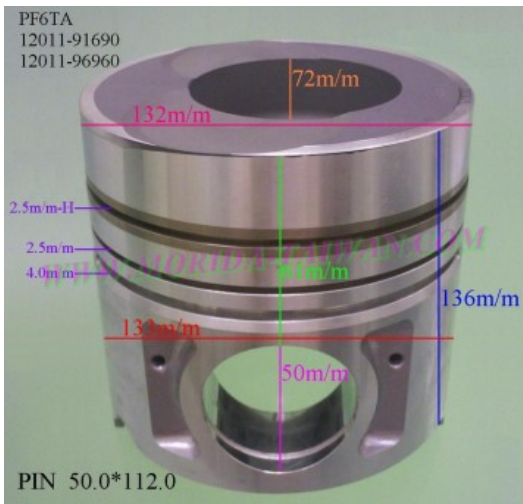

PF6TA 12011-91690

Category: Piston Set / NISSAN PISTON SET

Model No: 12011-91690 / Size: STD

The range of our product is covering diesel engine and heavy duty parts, such as

BD25:12010-87G11,BD30:12011-54T00,BD30T:12010-96T06,
FD6T:12011-Z5509,FD33:12011-T9313,
FD33T:12010-T9300,FD35:12010-01T04,FD35T:12011-01T03,
FD46:12010-0T312,FE6T:12010-96507,
FE6TA:12010-Z5507,NE6T:12011-95074,NF6TA:12011-95516,
PD6:12011-96007,PD6T:12011-96009,
PE6:12011-96516,PE6T:12011-96564,PE6TB:12011-96000,
PF6:12011-96964,PF6T:12013-96669,
PF6TA:12011-94690,QD32:12010-2S606,SD23:12010-09W10,
TD23:12010-02N07,TD25:12010-44G02,
TD27:12011-43G01,TD27T:12010-31N03,