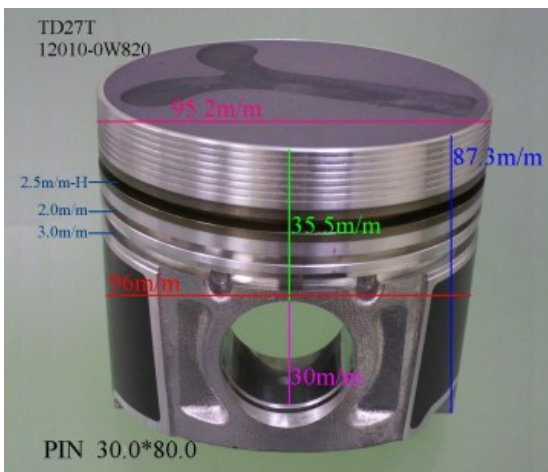

TD27T 12010-0W820

Category: Piston Set / NISSAN PISTON SET

Model No: 12010-0W820 / Size: STD

The range of our product is covering diesel engine and heavy duty parts, such as

BD25:12010-87G11,BD30:12011-54T00,BD30T:12010-96T06,
FD6T:12011-Z5509,FD33:12011-T9313,
FD33T:12010-T9300,FD35:12010-01T04,FD35T:12011-01T03,
FD46:12010-0T312,FE6T:12010-96507,
FE6TA:12010-Z5507,NE6T:12011-95074,NF6TA:12011-95516,
PD6:12011-96007,PD6T:12011-96009,
PE6:12011-96516,PE6T:12011-96564,PE6TB:12011-96000,
PF6:12011-96964,PF6T:12013-96669,
PF6TA:12011-94690,QD32:12010-2S606,SD23:12010-09W10,
TD23:12010-02N07,TD25:12010-44G02,
TD27:12011-43G01,TD27T:12010-31N03,