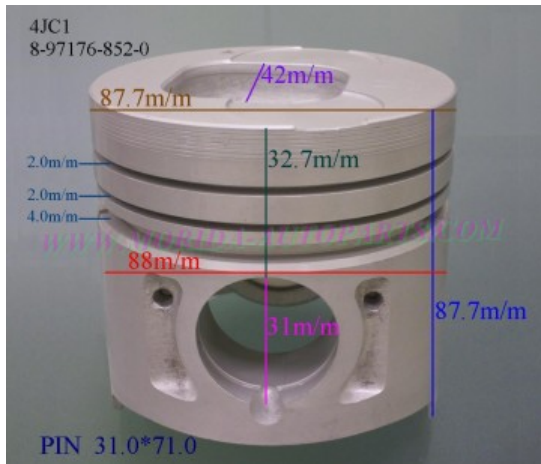

Piston Set – ISUZU

4JC1 8-97176-852-0

Category: Piston Set / ISUZU PISTON SET

Model No: 8-97176-852-0 / Size: STD

The range of our product is covering diesel engine and heavy duty parts,

4BD1T:8-94154-734-0,4BE1:8-94438-989-1,
4HE1TC:8-97176-653-0,4HF1:8-97095-585-0,
4HG1:8-97221-666-0,4HG1T:8-97221-706-1,
4HJ1:8-97221-454-0,4HL1:8-97312643-0,
4JA1:8-97089-892-0,4JA1T:8-97176-691-0,
4JB1T:8-94390-621-0,4JG1:8-97220-604-0,
4JG2:8-97176-622-0,4JG2T:8-97176-6240,
4JH1:8-97941-047-3,4JK1:8-97555-672-2,
6BD1:5-12111-068-0,6BD1T:1-12111-773-0,
6BF1:1-12111-345-0,6BG1:1-12111-377-4,
6BG1T:1-12111-761-0,6BG1TC:1-12111-626-0,
6BG1T-4RING:8-97254-351-0,6HE1T:8-94391-596-1,
6HH1:8-97391-598-0,6HK1:1-12111-976-0,
6HK1T:8-98023-526-1, 6SD1T:1-12111-555-1,
6SD1TC:1-12111-913-0,6SD1T-4RING:1-12111-842-0,
6WG1:1-12111-937-0,6RB1TC:1-12111-648-0,
DA120:1-12111-126-0, DA640:1-12111-867-0,