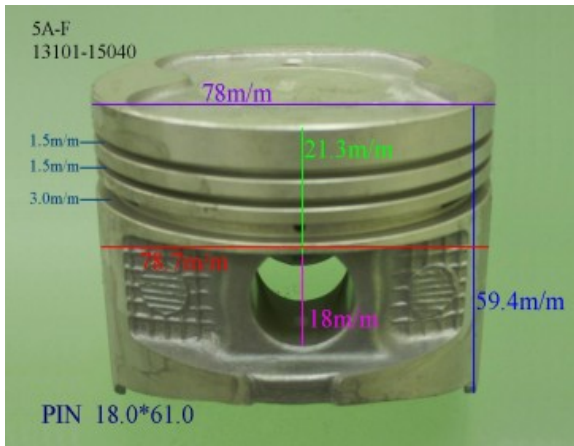

5A-F 13101-15040

Category: Piston Set / TOYOTA PISTON SET

Model No: 13101-15040 / Size: STD

We are mainly specialized in Heavy Duty Spare Parts and diesel & gasoline engine spare parts of various Japanese and Korea brands. For Komatsu parts, we can supply all kinds of Komatsu engine models, like 6D95, 6D105, 6D108, S6D110, S6D125, S6D140, S6D155, S6D170, NT855, NH222, etc. For Cummins parts, 3B, 3BT, 4B, 6BT, 6CT, LT10 and caterpillar parts, such as 3304, 3306, 3406, 3408, 3508, 3412, 3512?etc. And for Mitsubishi, we supply S4E, S6E, S4S, S4F, S4K, S6B, S6K, S6A, S6A2, S6A3, S6N, S6R2, S6F, 6D31, 6D34, 6D14, 6D17, 8DC8 ~ 8DC11...etc for industry & marine.