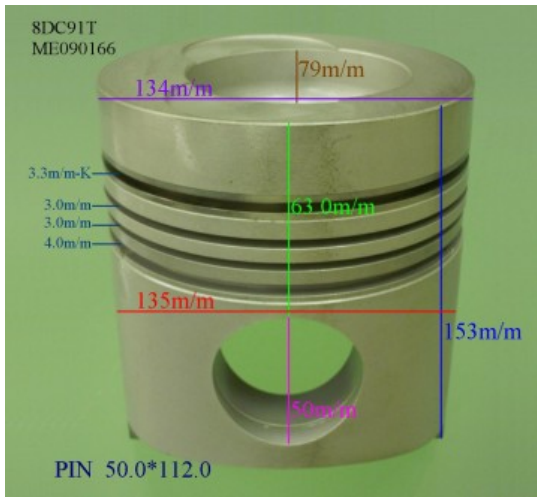

Piston Set – MITSUBISHI

8DC91T ME090166

Category: Piston Set / MITSUBISHI PISTON SET

Model No: ME090166 / Size: STD

The range of our product is covering diesel engine and heavy duty parts, such as

4D31:ME012131,4D31T:ME012858,4D32:ME012174,
4D33:ME016895,ME016897,
4D34:ME012928,ME082584,4D34T:ME013325,ME220470,
4D35:ME014693,
4D56:MD304835,4DQ5:30617-57105,4DR7:ME021861,
4M40:ME200689,
4M40T:ME203223,4M41T:ME191470,4M51:ME240047,
6D14:ME032626,6D14T:ME032742,
6D14-2AT:ME072047,6D15:ME032480,ME033934,
6D15-3AT:ME072055,6D16:ME072602,
6D16T:ME072065,6D17:ME072548,6D22:ME052447,
6D22T:ME052664,6D24T:ME151416,
6DB1:30017-90100,6M61:ME131943,8DC7:ME062280,
8DC9:ME062336,8DC11:ME093427,
8M20:ME160286,ME161112,8M21:ME161300,
S4F:36717-41100,S4S:32A17-00100,
S6A2:32517-91100,S6A3:35A17-30100,S6B2:36217-70700,
S6B3:34A17-00200,
S6R2:37517-25100,