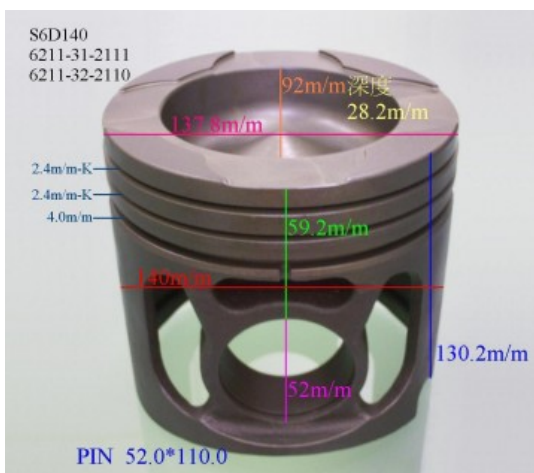

NH220: 6620-31-2110, NT855: 6711-31-2110

S6D140 6211-32-2110

Category: Piston Set / KOMATSU PISTON SET

Model No: 6211-32-2110 / Size: STD

The range of our product is covering diesel engine and heavy duty parts, such as