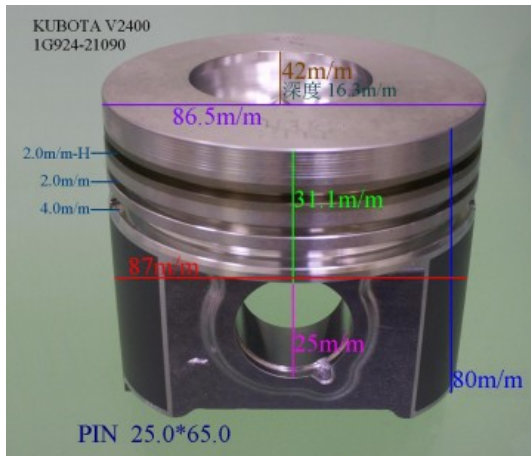

Piston Set – KUBOTA

V2400 1G924-21090

Category: Piston Set / KUBOTA

Model No: 1G924-21090 / Size: STD

The range of our product is covering diesel engine and heavy duty parts, such as 6D95, 6D105, 6D108, S6D110, S6D125, S6D140, S6D155, S6D170, NT855, NH222, etc. For Cummins parts, 3B, 3BT, 4B, 6BT, 6CT, LT10 and caterpillar parts, such as 3304, 3306, 3406, 3408, 3508, 3412, 3512? etc. And for Mitsubishi, we supply S4E, S6E, S4S, S4F, S4K, S6B, S6K, S6A, S6A2, S6A3, S6N, S6R2, S6F, 6D31, 6D34, 6D14, 6D17, 8DC8 ~ 8DC11...etc for industry & marine.
Size: STD