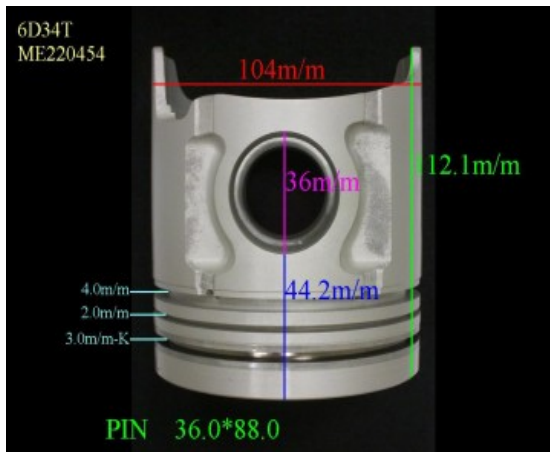

Piston Set – MITSUBISHI

4D34T=ME220454

Category: Piston Set / MITSUBISHI PISTON SET

Model No: MNE220454 / Size: STD

The range of our product is covering diesel engine and heavy duty parts, such as

4D31:ME012131,4D31T:ME012858,4D32:ME012174,
4D33:ME016895,ME016897,
4D34:ME012928,ME082584,4D34T:ME013325,ME220470,
4D35:ME014693,
4D56:MD304835,4DQ5:30617-57105,4DR7:ME021861,
4M40:ME200689,
4M40T:ME203223,4M41T:ME191470,4M51:ME240047,
6D14:ME032626,6D14T:ME032742,
6D14-2AT:ME072047,6D15:ME032480,ME033934,
6D15-3AT:ME072055,6D16:ME072602,
6D16T:ME072065,6D17:ME072548,6D22:ME052447,
6D22T:ME052664,6D24T:ME151416,
6DB1:30017-90100,6M61:ME131943,8DC7:ME062280,
8DC9:ME062336,8DC11:ME093427,
8M20:ME160286,ME161112,8M21:ME161300,
S4F:36717-41100,S4S:32A17-00100,
S6A2:32517-91100,S6A3:35A17-30100,S6B2:36217-70700,
S6B3:34A17-00200,
S6R2:37517-25100,