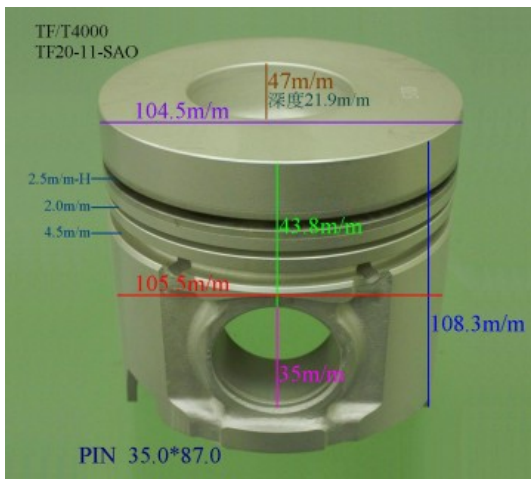

TF TF20-11-SAO

Category: Piston Set / MAZDA PISTON SET

Model No: TF20-11-SAO / Size: STD

The range of our product is covering diesel engine and heavy duty parts, such as

FE:FE01-23-200,FEJK:FEJK-11-SAOA,HA(T3000):SE01-23-200, HA(E3000):0933-23-200,S5(E2500):S509-99-111SL:SL07-23-200A,SLT:SL50-11-SAO,TF:TF20-11-SAO, TM(T4500):TM01-11-102,WL-C:WLYE-11-SAO, WLT:WLY8-11-SAO,WL:WLY1-11-SAOC, XA:S501-23-200,