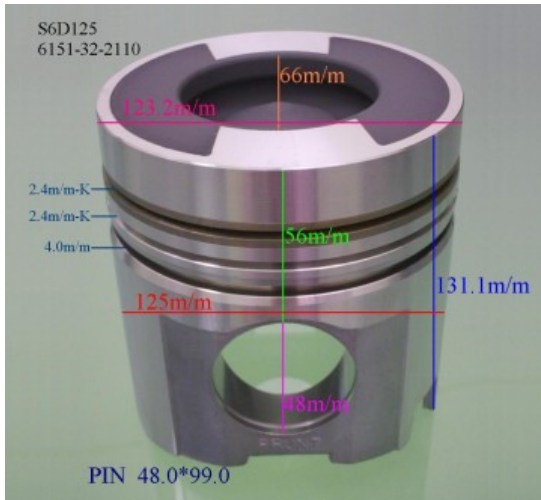

Piston Set – KOMATSU

S6D125 6151-32-2110

Category: Piston Set / KOMATSU PISTON SET

Model No: 6151-32-2110 / Size: STD

The range of our product is covering diesel engine and heavy duty parts, such as

S6D95: 6207-31-2141, 6207-31-2120, 6207-31-2180,
S6D105: 6137-32-2130, 6137-32-2110, 6137-32-2010,
6137-31-2020,