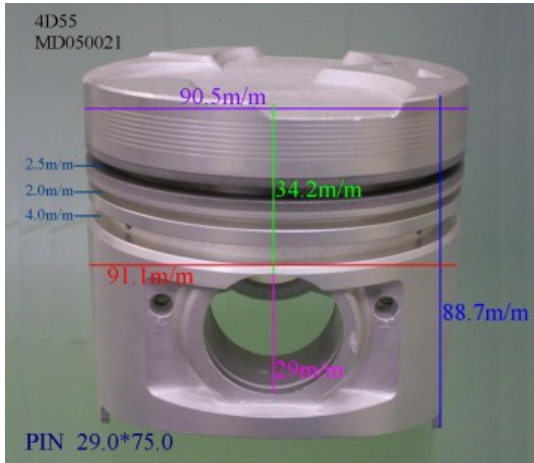

Piston Set – MITSUBISHI

4D55=MD050021

Category: Piston Set / MITSUBISHI PISTON SET

Model No: MD050021 / Size: STD

The range of our product is covering diesel engine and heavy duty parts, such as

4D31:ME012131,4D31T:ME012858,4D32:ME012174,
4D33:ME016895,ME016897,
4D34:ME012928,ME082584,4D34T:ME013325,ME220470,
4D35:ME014693,
4D56:MD304835,4DQ5:30617-57105,4DR7:ME021861,
4M40:ME200689,
4M40T:ME203223,4M41T:ME191470,4M51:ME240047,
6D14:ME032626,6D14T:ME032742,
6D14-2AT:ME072047,6D15:ME032480,ME033934,
6D15-3AT:ME072055,6D16:ME072602,
6D16T:ME072065,6D17:ME072548,6D22:ME052447,
6D22T:ME052664,6D24T:ME151416,
6DB1:30017-90100,6M61:ME131943,8DC7:ME062280,
8DC9:ME062336,8DC11:ME093427,
8M20:ME160286,ME161112,8M21:ME161300,
S4F:36717-41100,S4S:32A17-00100,
S6A2:32517-91100,S6A3:35A17-30100,S6B2:36217-70700,
S6B3:34A17-00200,
S6R2:37517-25100,