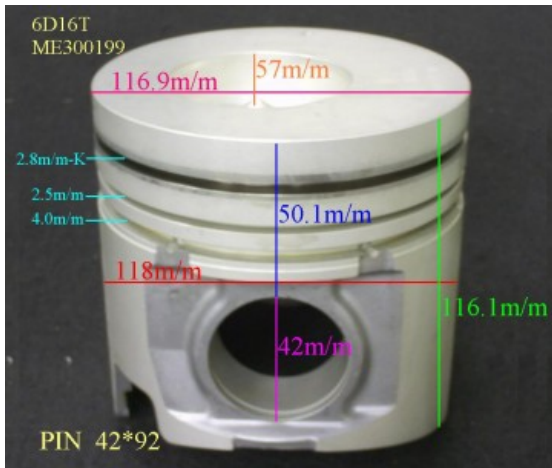

Piston Set – MITSUBISHI

6D16T ME300199

Category: Piston Set / MITSUBISHI PISTON SET

Model No: ME300199 / Size: STD

The range of our product is covering diesel engine and heavy duty parts, such as

4D31:ME012131,4D31T:ME012858,4D32:ME012174,
4D33:ME016895,ME016897,
4D34:ME012928,ME082584,4D34T:ME013325,ME220470,
4D35:ME014693,
4D56:MD304835,4DQ5:30617-57105,4DR7:ME021861,
4M40:ME200689,
4M40T:ME203223,4M41T:ME191470,4M51:ME240047,
6D14:ME032626,6D14T:ME032742,
6D14-2AT:ME072047,6D15:ME032480,ME033934,
6D15-3AT:ME072055,6D16:ME072602,
6D16T:ME072065,6D17:ME072548,6D22:ME052447,
6D22T:ME052664,6D24T:ME151416,
6DB1:30017-90100,6M61:ME131943,8DC7:ME062280,
8DC9:ME062336,8DC11:ME093427,
8M20:ME160286,ME161112,8M21:ME161300,
S4F:36717-41100,S4S:32A17-00100,
S6A2:32517-91100,S6A3:35A17-30100,S6B2:36217-70700,
S6B3:34A17-00200,
S6R2:37517-25100,