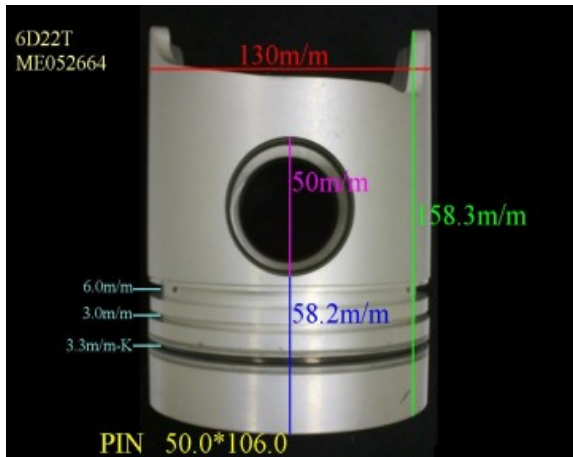

Piston Set – MITSUBISHI

6D22T ME052664

Category: Piston Set / MITSUBISHI PISTON SET

Model No: ME052664 / Size: STD

The range of our product is covering diesel engine and heavy duty parts, such as

4D31:ME012131,4D31T:ME012858,4D32:ME012174,
4D33:ME016895,ME016897,
4D34:ME012928,ME082584,4D34T:ME013325,ME220470,
4D35:ME014693,
4D56:MD304835,4DQ5:30617-57105,4DR7:ME021861,
4M40:ME200689,
4M40T:ME203223,4M41T:ME191470,4M51:ME240047,
6D14:ME032626,6D14T:ME032742,
6D14-2AT:ME072047,6D15:ME032480,ME033934,
6D15-3AT:ME072055,6D16:ME072602,
6D16T:ME072065,6D17:ME072548,6D22:ME052447,
6D22T:ME052664,6D24T:ME151416,
6DB1:30017-90100,6M61:ME131943,8DC7:ME062280,
8DC9:ME062336,8DC11:ME093427,
8M20:ME160286,ME161112,8M21:ME161300,
S4F:36717-41100,S4S:32A17-00100,
S6A2:32517-91100,S6A3:35A17-30100,S6B2:36217-70700,
S6B3:34A17-00200,
S6R2:37517-25100,