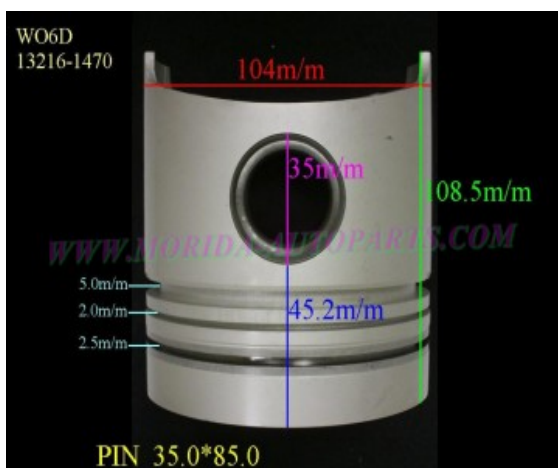

WO6D 13216-1470

Category: Piston Set / HINO PISTON SET

Model No: 13216-1470 / Size: STD

The range of our product is covering diesel engine and heavy duty parts, such as

DM100:13216-1120,DS50:13216-1050,DS70:13216-1040,
E13C:13211-0200,EF550:13216-1560,13226-1140,
EF750:13216-1170,13216-1860,EH300:13216-1160,
EH700:13216-1181,EK100:13216-1224,EK130T:13216-2191,
EK200:13216-1530,EP100:13216-1420,EP100T:13216-1450,
ER200:13216-1281,F17E:13216-2210,13226-1210,
F20C:13216-2323,13226-2163,F21C:13216-2661,13226-1311,
HO6CT:13216-1540,HO7C:13216-2300,HO7CT:13216-2430,
HO7D:13216-1980,JO8C:13216-2631,JO8CT:13306-1080,
P11C:13211-2723,13211-2700,PO9CT:13216-2460,
WO4CT:13216-0010,13216-2210,WO4D:13216-2220,
WO4DT:13216-3201,13216-3250,WO6D:13216-1470,