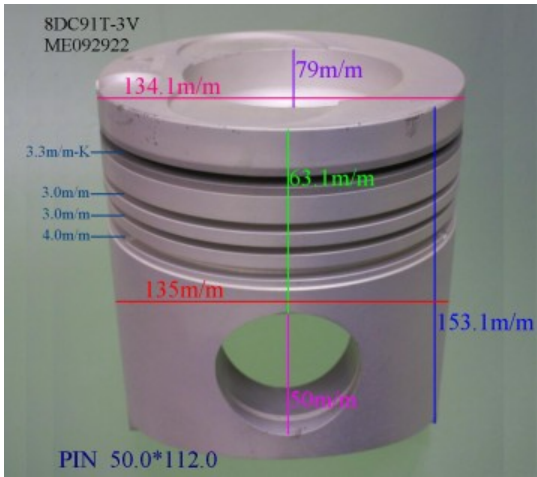

Piston Set – MITSUBISHI

8DC91T-3V ME092922

Category: Piston Set / MITSUBISHI PISTON SET

Model No: ME092922 / Size: STD

The range of our product is covering diesel engine and heavy duty parts, such as

4D31:ME012131,4D31T:ME012858,4D32:ME012174,
4D33:ME016895,ME016897,
4D34:ME012928,ME082584,4D34T:ME013325,ME220470,
4D35:ME014693,
4D56:MD304835,4DQ5:30617-57105,4DR7:ME021861,
4M40:ME200689,
4M40T:ME203223,4M41T:ME191470,4M51:ME240047,
6D14:ME032626,6D14T:ME032742,
6D14-2AT:ME072047,6D15:ME032480,ME033934,
6D15-3AT:ME072055,6D16:ME072602,
6D16T:ME072065,6D17:ME072548,6D22:ME052447,
6D22T:ME052664,6D24T:ME151416,
6DB1:30017-90100,6M61:ME131943,8DC7:ME062280,
8DC9:ME062336,8DC11:ME093427,
8M20:ME160286,ME161112,8M21:ME161300,
S4F:36717-41100,S4S:32A17-00100,
S6A2:32517-91100,S6A3:35A17-30100,S6B2:36217-70700,
S6B3:34A17-00200,
S6R2:37517-25100,