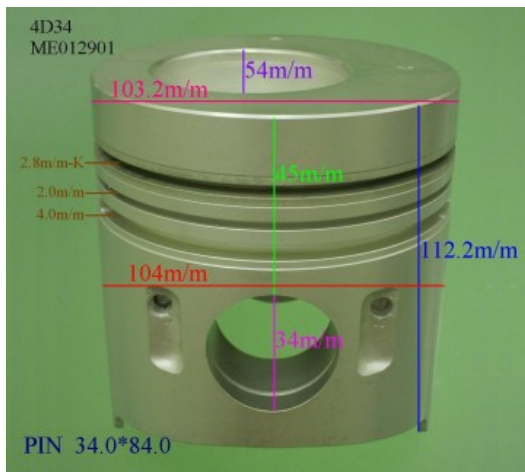

Piston Set – MITSUBISHI

4D34=ME012901

Category: Piston Set / MITSUBISHI PISTON SET

Model No: ME012901 / Size: STD

The range of our product is covering diesel engine and heavy duty parts, such as

4D31:ME012131,4D31T:ME012858,4D32:ME012174,
4D33:ME016895,ME016897,
4D34:ME012928,ME082584,4D34T:ME013325,ME220470,
4D35:ME014693,
4D56:MD304835,4DQ5:30617-57105,4DR7:ME021861,
4M40:ME200689,
4M40T:ME203223,4M41T:ME191470,4M51:ME240047,
6D14:ME032626,6D14T:ME032742,
6D14-2AT:ME072047,6D15:ME032480,ME033934,
6D15-3AT:ME072055,6D16:ME072602,
6D16T:ME072065,6D17:ME072548,6D22:ME052447,
6D22T:ME052664,6D24T:ME151416,
6DB1:30017-90100,6M61:ME131943,8DC7:ME062280,
8DC9:ME062336,8DC11:ME093427,
8M20:ME160286,ME161112,8M21:ME161300,
S4F:36717-41100,S4S:32A17-00100,
S6A2:32517-91100,S6A3:35A17-30100,S6B2:36217-70700,
S6B3:34A17-00200,
S6R2:37517-25100,