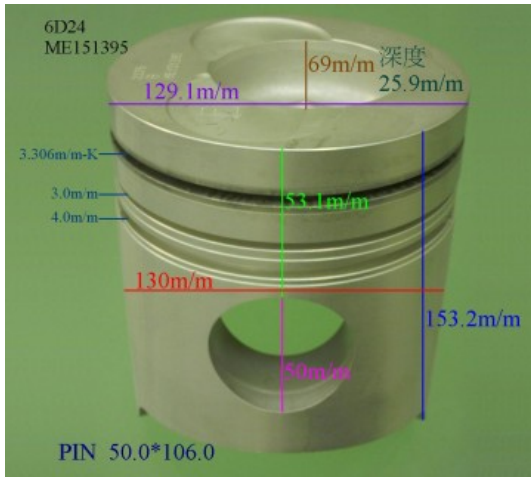

Piston Set – MITSUBISHI

6D24 ME151395

Category: Piston Set / MITSUBISHI PISTON SET

Model No: ME151395 / Size: STD

The range of our product is covering diesel engine and heavy duty parts, such as

4D31:ME012131,4D31T:ME012858,4D32:ME012174,
4D33:ME016895,ME016897,
4D34:ME012928,ME082584,4D34T:ME013325,ME220470,
4D35:ME014693,
4D56:MD304835,4DQ5:30617-57105,4DR7:ME021861,
4M40:ME200689,
4M40T:ME203223,4M41T:ME191470,4M51:ME240047,
6D14:ME032626,6D14T:ME032742,
6D14-2AT:ME072047,6D15:ME032480,ME033934,
6D15-3AT:ME072055,6D16:ME072602,
6D16T:ME072065,6D17:ME072548,6D22:ME052447,
6D22T:ME052664,6D24T:ME151416,
6DB1:30017-90100,6M61:ME131943,8DC7:ME062280,
8DC9:ME062336,8DC11:ME093427,
8M20:ME160286,ME161112,8M21:ME161300,
S4F:36717-41100,S4S:32A17-00100,
S6A2:32517-91100,S6A3:35A17-30100,S6B2:36217-70700,
S6B3:34A17-00200,
S6R2:37517-25100,