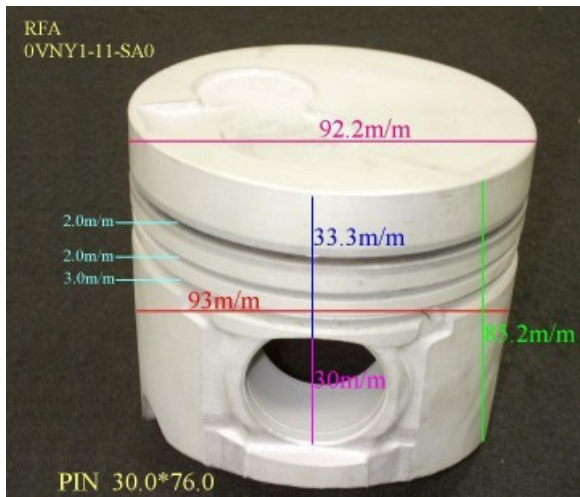

RFA OVNY1-11-SAO

Category: Piston Set / KIA PISTON SET

Model No: OVNY1-11-SAO / Size: STD

We are mainly specialized in Heavy Duty Spare Parts and diesel & gasoline engine spare parts of various Japanese and Korea brands. For Komatsu parts, we can supply all kinds of Komatsu engine models, like 6D95, 6D105, 6D108, S6D110, S6D125, S6D140, S6D155, S6D170, NT855, NH222, etc. For Cummins parts, 3B, 3BT, 4B, 6BT, 6CT, LT10 and caterpillar parts, such as 3304, 3306, 3406, 3408, 3508, 3412, 3512?etc. And for Mitsubishi, we supply S4E, S6E, S4S, S4F, S4K, S6B, S6K, S6A, S6A2, S6A3, S6N, S6R2, S6F, 6D31, 6D34, 6D14, 6D17, 8DC8 ~ 8DC11...etc for industry & marine.