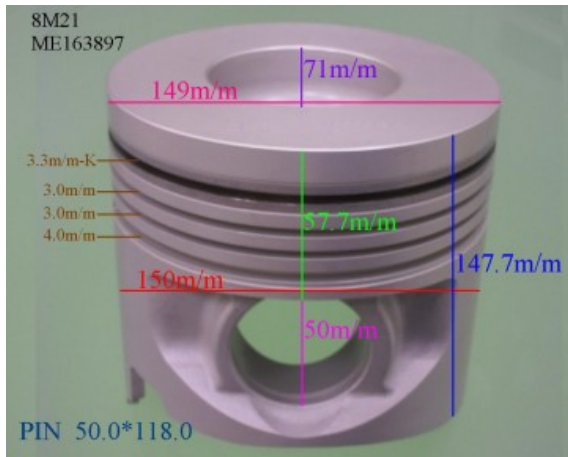

Piston Set – MITSUBISHI

6D15-3AT ME072451

Category: Piston Set / MITSUBISHI PISTON SET

Model No: ME072451 / Size: STD

The range of our product is covering diesel engine and heavy duty parts, such as

4D31:ME012131,4D31T:ME012858,4D32:ME012174,
4D33:ME016895,ME016897,
4D34:ME012928,ME082584,4D34T:ME013325,ME220470,
4D35:ME014693,
4D56:MD304835,4DQ5:30617-57105,4DR7:ME021861,
4M40:ME200689,
4M40T:ME203223,4M41T:ME191470,4M51:ME240047,
6D14:ME032626,6D14T:ME032742,
6D14-2AT:ME072047,6D15:ME032480,ME033934,
6D15-3AT:ME072055,6D16:ME072602,
6D16T:ME072065,6D17:ME072548,6D22:ME052447,
6D22T:ME052664,6D24T:ME151416,
6DB1:30017-90100,6M61:ME131943,8DC7:ME062280,
8DC9:ME062336,8DC11:ME093427,
8M20:ME160286,ME161112,8M21:ME161300,
S4F:36717-41100,S4S:32A17-00100,
S6A2:32517-91100,S6A3:35A17-30100,S6B2:36217-70700,
S6B3:34A17-00200,
S6R2:37517-25100,