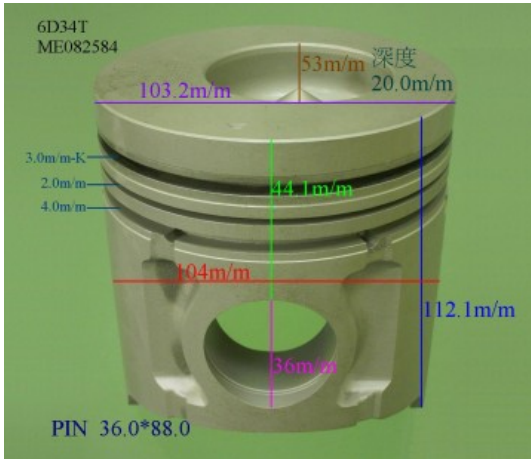

Piston Set – MITSUBISHI

4D34T=ME082584

Category: Piston Set / MITSUBISHI PISTON SET

Model No: ME082584std / Size:

The range of our product is covering diesel engine and heavy duty parts, such as

4D31:ME012131,4D31T:ME012858,4D32:ME012174,
4D33:ME016895,ME016897,
4D34:ME012928,ME082584,4D34T:ME013325,ME220470,
4D35:ME014693,
4D56:MD304835,4DQ5:30617-57105,4DR7:ME021861,
4M40:ME200689,
4M40T:ME203223,4M41T:ME191470,4M51:ME240047,
6D14:ME032626,6D14T:ME032742,
6D14-2AT:ME072047,6D15:ME032480,ME033934,
6D15-3AT:ME072055,6D16:ME072602,
6D16T:ME072065,6D17:ME072548,6D22:ME052447,
6D22T:ME052664,6D24T:ME151416,
6DB1:30017-90100,6M61:ME131943,8DC7:ME062280,
8DC9:ME062336,8DC11:ME093427,
8M20:ME160286,ME161112,8M21:ME161300,
S4F:36717-41100,S4S:32A17-00100,
S6A2:32517-91100,S6A3:35A17-30100,S6B2:36217-70700,
S6B3:34A17-00200,
S6R2:37517-25100,