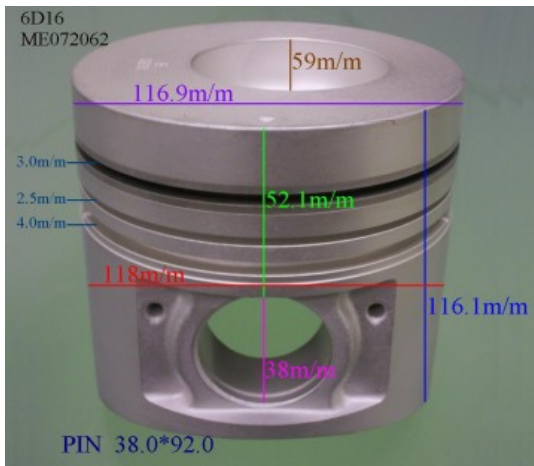

Piston Set – MITSUBISHI

6D16 ME072062

Category: Piston Set / MITSUBISHI PISTON SET

Model No: ME072062 / Size: STD

The range of our product is covering diesel engine and heavy duty parts, such as

4D31:ME012131,4D31T:ME012858,4D32:ME012174,
4D33:ME016895,ME016897,
4D34:ME012928,ME082584,4D34T:ME013325,ME220470,
4D35:ME014693,
4D56:MD304835,4DQ5:30617-57105,4DR7:ME021861,
4M40:ME200689,
4M40T:ME203223,4M41T:ME191470,4M51:ME240047,
6D14:ME032626,6D14T:ME032742,
6D14-2AT:ME072047,6D15:ME032480,ME033934,
6D15-3AT:ME072055,6D16:ME072602,
6D16T:ME072065,6D17:ME072548,6D22:ME052447,
6D22T:ME052664,6D24T:ME151416,
6DB1:30017-90100,6M61:ME131943,8DC7:ME062280,
8DC9:ME062336,8DC11:ME093427,
8M20:ME160286,ME161112,8M21:ME161300,
S4F:36717-41100,S4S:32A17-00100,
S6A2:32517-91100,S6A3:35A17-30100,S6B2:36217-70700,
S6B3:34A17-00200,
S6R2:37517-25100,