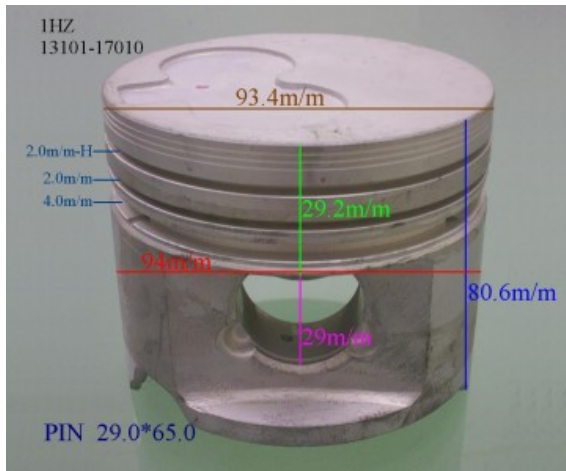

Piston Set – TOYOTA

1HZ 13101-17010

Category: Piston Set / TOYOTA PISTON SET

Model No: 13101-17010 / Size: STD

We are mainly specialized in Heavy Duty Spare Parts and diesel & gasoline engine spare parts of various Japanese and Korea brands. For Komatsu parts, we can supply all kinds of Komatsu engine models, like 6D95, 6D105, 6D108, S6D110, S6D125, S6D140, S6D155, S6D170, NT855, NH222, etc. For Cummins parts, 3B, 3BT, 4B, 6BT, 6CT, LT10 and caterpillar parts, such as 3304, 3306, 3406, 3408, 3508, 3412, 3512?etc. And for Mitsubishi, we supply S4E, S6E, S4S, S4F, S4K, S6B, S6K, S6A, S6A2, S6A3, S6N, S6R2, S6F, 6D31, 6D34, 6D14, 6D17, 8DC8 ~ 8DC11...etc for industry & marine.