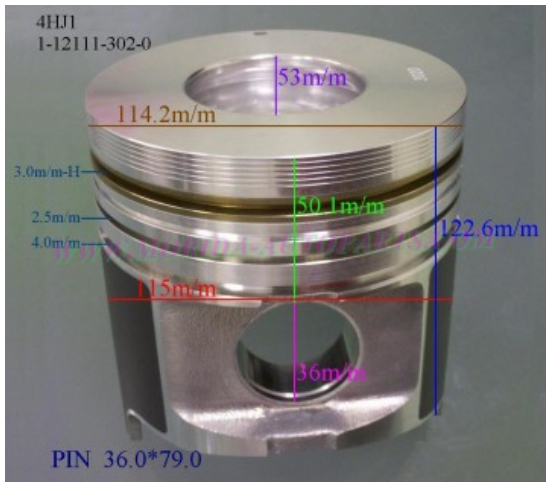

Piston Set – ISUZU

4HJ1 1-12111-302-0

Category: Piston Set / ISUZU PISTON SET

Model No: 1-12111-302-0 / Size: STD

The range of our product is covering diesel engine and heavy duty parts,

4BD1T:8-94154-734-0,4BE1:8-94438-989-1,
4HE1TC:8-97176-653-0,4HF1:8-97095-585-0,
4HG1:8-97221-666-0,4HG1T:8-97221-706-1,
4HJ1:8-97221-454-0,4HL1:8-97312643-0,
4JA1:8-97089-892-0,4JA1T:8-97176-691-0,
4JB1T:8-94390-621-0,4JG1:8-97220-604-0,
4JG2:8-97176-622-0,4JG2T:8-97176-6240,
4JH1:8-97941-047-3,4JK1:8-97555-672-2,
6BD1:5-12111-068-0,6BD1T:1-12111-773-0,
6BF1:1-12111-345-0,6BG1:1-12111-377-4,
6BG1T:1-12111-761-0,6BG1TC:1-12111-626-0,
6BG1T-4RING:8-97254-351-0,6HE1T:8-94391-596-1,
6HH1:8-97391-598-0,6HK1:1-12111-976-0,
6HK1T:8-98023-526-1, 6SD1T:1-12111-555-1,
6SD1TC:1-12111-913-0,6SD1T-4RING:1-12111-842-0,
6WG1:1-12111-937-0,6RB1TC:1-12111-648-0,
DA120:1-12111-126-0, DA640:1-12111-867-0,