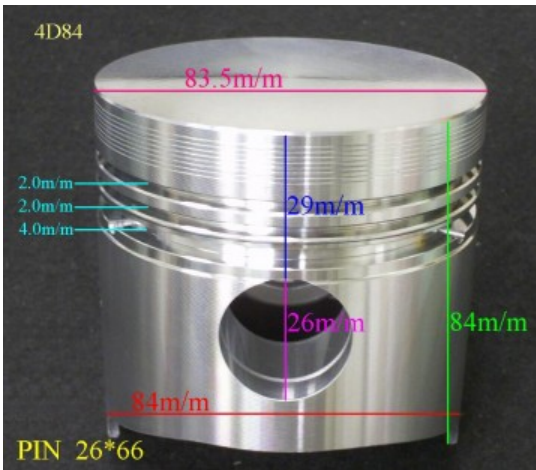

Piston Set – YANMAR

4CH-25B

Category: Piston Set / YANMAR PISTON SET

Model No: 4CH-25B / Size: STD

The range of our product is covering diesel engine and heavy duty parts, such as
3S15,4D84,4D94LE,4TNE98,4TNV98,6GH-STE,6GH-UTE,
6LA-AKUT,6LA-DT,6LA-HST