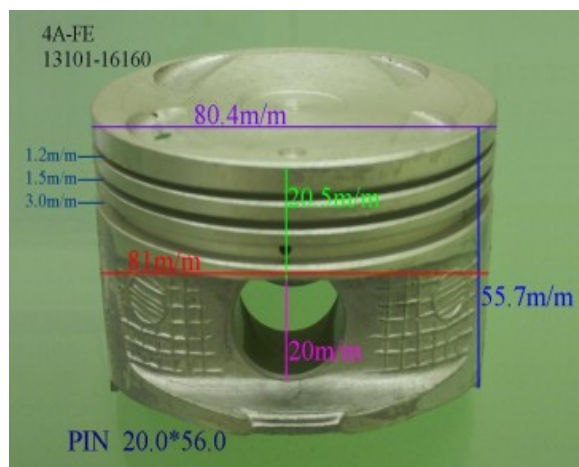

Piston Set – TOYOTA

4A-FE 13101-16160

Category: Piston Set / TOYOTA PISTON SET

Model No: 13101-16160 / Size: STD

We are mainly specialized in Heavy Duty Spare Parts and diesel & gasoline engine spare parts of various Japanese and Korea brands. For Komatsu parts, we can supply all kinds of Komatsu engine models, like 6D95, 6D105, 6D108, S6D110, S6D125, S6D140, S6D155, S6D170, NT855, NH222, etc. For Cummins parts, 3B, 3BT, 4B, 6BT, 6CT, LT10 and caterpillar parts, such as 3304, 3306, 3406, 3408, 3508, 3412, 3512?etc. And for Mitsubishi, we supply S4E, S6E, S4S, S4F, S4K, S6B, S6K, S6A, S6A2, S6A3, S6N, S6R2, S6F, 6D31, 6D34, 6D14, 6D17, 8DC8 ~ 8DC11...etc for industry & marine.