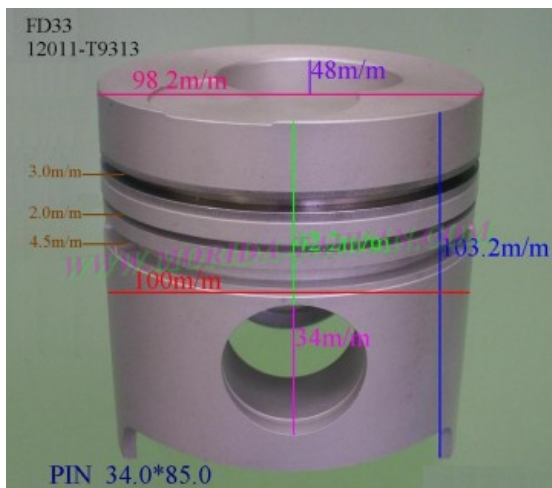

FD33 (103.2mm) 12011-T9313

Category: Piston Set / NISSAN PISTON SET

Model No: 12011-T9313 / Size: STD

The range of our product is covering diesel engine and heavy duty parts, such as

BD25:12010-87G11,BD30:12011-54T00,BD30T:12010-96T06,
FD6T:12011-Z5509,FD33:12011-T9313,
FD33T:12010-T9300,FD35:12010-01T04,FD35T:12011-01T03,
FD46:12010-0T312,FE6T:12010-96507,
FE6TA:12010-Z5507,NE6T:12011-95074,NF6TA:12011-95516,
PD6:12011-96007,PD6T:12011-96009,
PE6:12011-96516,PE6T:12011-96564,PE6TB:12011-96000,
PF6:12011-96964,PF6T:12013-96669,
PF6TA:12011-94690,QD32:12010-2S606,SD23:12010-09W10,
TD23:12010-02N07,TD25:12010-44G02,
TD27:12011-43G01,TD27T:12010-31N03,