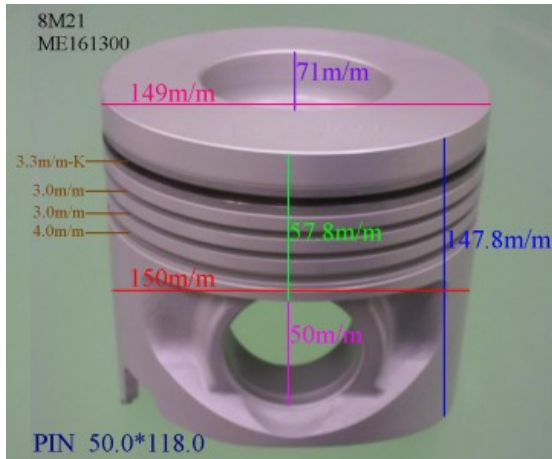

Piston Set – MITSUBISHI

8M21 ME161300

Category: Piston Set / MITSUBISHI PISTON SET

Model No: ME161300 / Size: STD

The range of our product is covering diesel engine and heavy duty parts, such as

4D31:ME012131,4D31T:ME012858,4D32:ME012174,
4D33:ME016895,ME016897,
4D34:ME012928,ME082584,4D34T:ME013325,ME220470,
4D35:ME014693,
4D56:MD304835,4DQ5:30617-57105,4DR7:ME021861,
4M40:ME200689,
4M40T:ME203223,4M41T:ME191470,4M51:ME240047,
6D14:ME032626,6D14T:ME032742,
6D14-2AT:ME072047,6D15:ME032480,ME033934,
6D15-3AT:ME072055,6D16:ME072602,
6D16T:ME072065,6D17:ME072548,6D22:ME052447,
6D22T:ME052664,6D24T:ME151416,
6DB1:30017-90100,6M61:ME131943,8DC7:ME062280,
8DC9:ME062336,8DC11:ME093427,
8M20:ME160286,ME161112,8M21:ME161300,
S4F:36717-41100,S4S:32A17-00100,
S6A2:32517-91100,S6A3:35A17-30100,S6B2:36217-70700,
S6B3:34A17-00200,
S6R2:37517-25100,