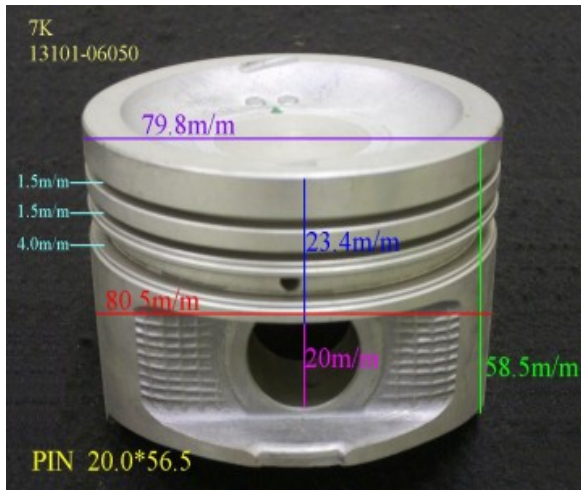

7K 13101-06050

Category: Piston Set / TOYOTA PISTON SET

Model No: 13101-06050 / Size: STD

We are mainly specialized in Heavy Duty Spare Parts and diesel & gasoline engine spare parts of various Japanese and Korea brands. For Komatsu parts, we can supply all kinds of Komatsu engine models, like 6D95, 6D105, 6D108, S6D110, S6D125, S6D140, S6D155, S6D170, NT855, NH222, etc. For Cummins parts, 3B, 3BT, 4B, 6BT, 6CT, LT10 and caterpillar parts, such as 3304, 3306, 3406, 3408, 3508, 3412, 3512?etc. And for Mitsubishi, we supply S4E, S6E, S4S, S4F, S4K, S6B, S6K, S6A, S6A2, S6A3, S6N, S6R2, S6F, 6D31, 6D34, 6D14, 6D17, 8DC8 ~ 8DC11...etc for industry & marine.