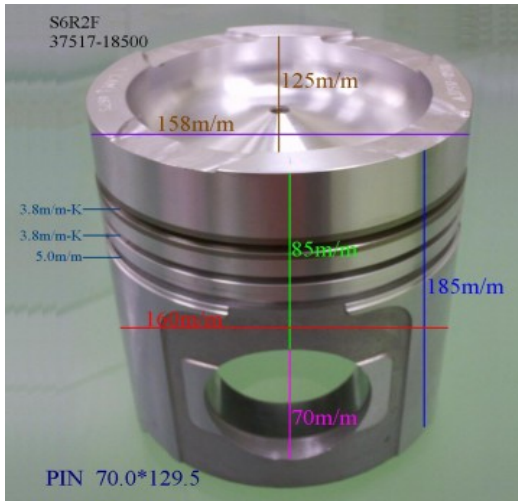

Piston Set – MITSUBISHI (HEAVY)

S6R2F 37517-18500

Category: Piston Set / MITSUBISHI Heavy

Model No: 37517-18500 / Size: STD

The range of our product is covering diesel engine and heavy duty parts, such as

4D31:ME012131,4D31T:ME012858,4D32:ME012174,
4D33:ME016895,ME016897,
4D34:ME012928,ME082584,4D34T:ME013325,ME220470,
4D35:ME014693,
4D56:MD304835,4DQ5:30617-57105,4DR7:ME021861,
4M40:ME200689,
4M40T:ME203223,4M41T:ME191470,4M51:ME240047,
6D14:ME032626,6D14T:ME032742,
6D14-2AT:ME072047,6D15:ME032480,ME033934,
6D15-3AT:ME072055,6D16:ME072602,
6D16T:ME072065,6D17:ME072548,6D22:ME052447,
6D22T:ME052664,6D24T:ME151416,
6DB1:30017-90100,6M61:ME131943,8DC7:ME062280,
8DC9:ME062336,8DC11:ME093427,
8M20:ME160286,ME161112,8M21:ME161300,
S4F:36717-41100,S4S:32A17-00100,
S6A2:32517-91100,S6A3:35A17-30100,S6B2:36217-70700,
S6B3:34A17-00200,
S6R2:37517-25100,