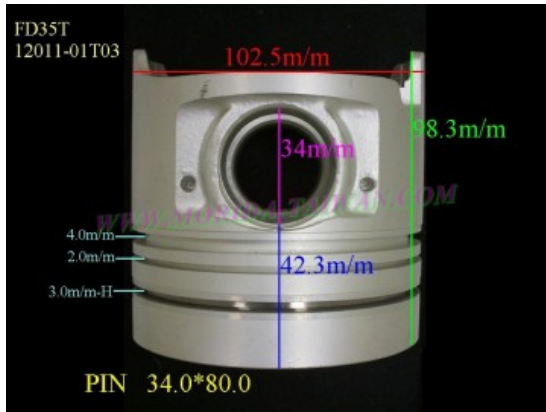

Piston Set – NISSAN

FD35T 12011-01T03

Category: Piston Set / NISSAN PISTON SET

Model No: 12011-01T03 / Size: STD

The range of our product is covering diesel engine and heavy duty parts, such as

BD25:12010-87G11,BD30:12011-54T00,BD30T:12010-96T06,
FD6T:12011-Z5509,FD33:12011-T9313,
FD33T:12010-T9300,FD35:12010-01T04,FD35T:12011-01T03,
FD46:12010-0T312,FE6T:12010-96507,
FE6TA:12010-Z5507,NE6T:12011-95074,NF6TA:12011-95516,
PD6:12011-96007,PD6T:12011-96009,
PE6:12011-96516,PE6T:12011-96564,PE6TB:12011-96000,
PF6:12011-96964,PF6T:12013-96669,
PF6TA:12011-94690,QD32:12010-2S606,SD23:12010-09W10,
TD23:12010-02N07,TD25:12010-44G02,
TD27:12011-43G01,TD27T:12010-31N03,