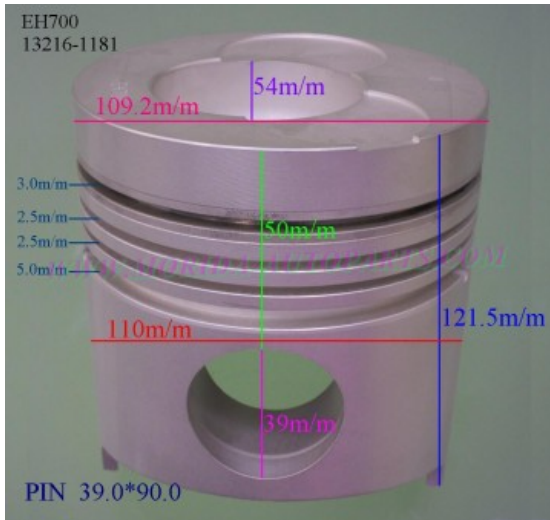

EH700T 13216-1390

Category: Piston Set / HINO PISTON SET

Model No: 13216-1390 / Size: STD

The range of our product is covering diesel engine and heavy duty parts, such as

DM100:13216-1120,DS50:13216-1050,DS70:13216-1040,
E13C:13211-0200,EF550:13216-1560,13226-1140,
EF750:13216-1170,13216-1860,EH300:13216-1160,
EH700:13216-1181,EK100:13216-1224,EK130T:13216-219,
EK200:13216-1530,EP100:13216-1420,EP100T:13216-1450,
ER200:13216-1281,F17E:13216-2210,13226-1210,
F20C:13216-2323,13226-2163,F21C:13216-2661,
13226-1311,
HO6CT:13216-1540,HO7C:13216-2300,HO7CT:13216-2430,
HO7D:13216-1980,JO8C:13216-2631,JO8CT:13306-1080,
P11C:13211-2723,13211-2700,PO9CT:13216-2460,
WO4CT:13216-0010,13216-2210,WO4D:13216-2220,
WO4DT:13216-3201,13216-3250,WO6D:13216-1470,