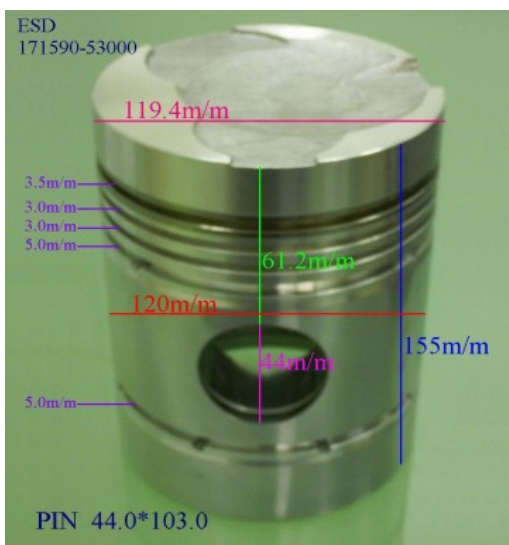

ESD

Category: Piston Set / YANMAR PISTON SET

Model No: 171590-53000 / Size: STD

The range of our product is covering diesel engine and heavy duty parts, such as
3S15,4D84,4D94LE,4TNE98,4TNV98,6GH-STE,6GH-UTE,
6LA-AKUT,6LA-DT,6LA-HST