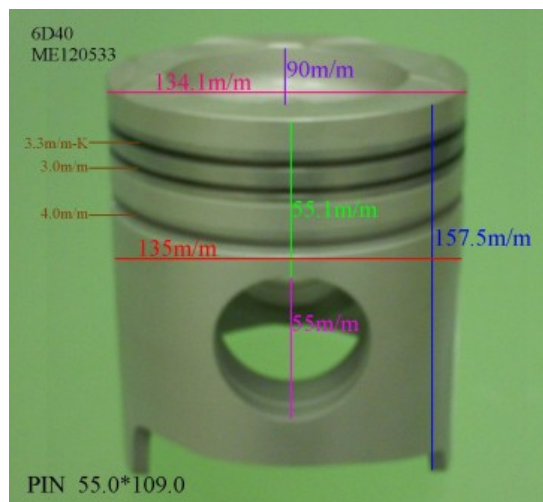

Piston Set – MITSUBISHI

6D40 ME120533

Category: Piston Set / MITSUBISHI PISTON SET

Model No: ME120533 / Size: STD

The range of our product is covering diesel engine and heavy duty parts, such as

4D31:ME012131,4D31T:ME012858,4D32:ME012174,
4D33:ME016895,ME016897,
4D34:ME012928,ME082584,4D34T:ME013325,ME220470,
4D35:ME014693,
4D56:MD304835,4DQ5:30617-57105,4DR7:ME021861,
4M40:ME200689,
4M40T:ME203223,4M41T:ME191470,4M51:ME240047,
6D14:ME032626,6D14T:ME032742,
6D14-2AT:ME072047,6D15:ME032480,ME033934,
6D15-3AT:ME072055,6D16:ME072602,
6D16T:ME072065,6D17:ME072548,6D22:ME052447,
6D22T:ME052664,6D24T:ME151416,
6DB1:30017-90100,6M61:ME131943,8DC7:ME062280,
8DC9:ME062336,8DC11:ME093427,
8M20:ME160286,ME161112,8M21:ME161300,
S4F:36717-41100,S4S:32A17-00100,
S6A2:32517-91100,S6A3:35A17-30100,S6B2:36217-70700,
S6B3:34A17-00200,
S6R2:37517-25100,