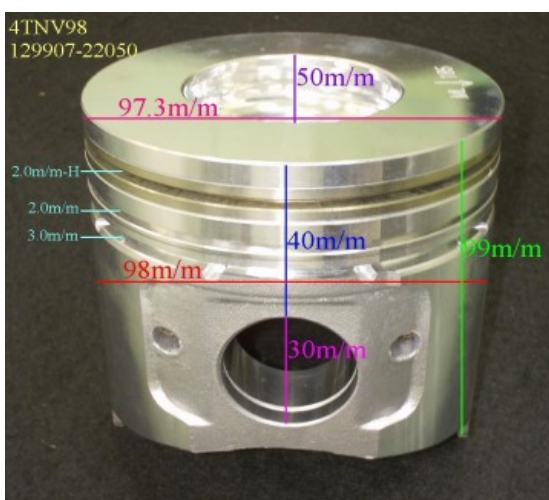

Piston Set – YANMAR

4TNE98

Category: Piston Set / YANMAR PISTON SET

Model No: 129903-22120 / Size: STD

The range of our product is covering diesel engine and heavy duty parts, such as 3S15,4D84,4D94LE,4TNE98,4TNV98,6GH-STE,6GH-UTE, 6LA-AKUT,6LA-DT,6LA-HST