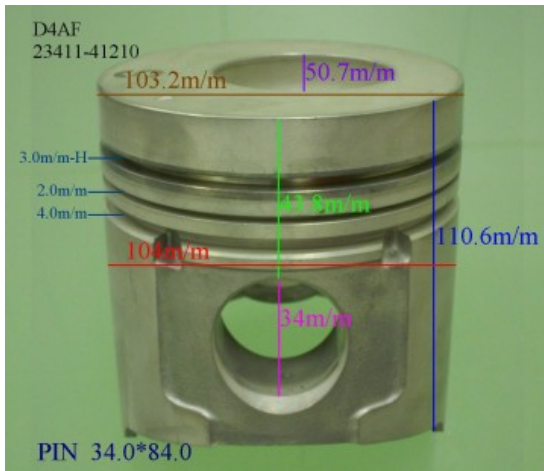

Piston Set – HYUNDAI

D4AF 23411-41210

Category: Piston Set / HYUNDAI PISTON SET

Model No: 23411-41210 / Size: STD

The range of our product is covering diesel engine and heavy duty parts, such as 6D95, 6D105, 6D108, S6D110, S6D125, S6D140, S6D155, S6D170, NT855, NH222, etc. For Cummins parts, 3B, 3BT, 4B, 6BT, 6CT, LT10 and caterpillar parts, such as 3304, 3306, 3406, 3408, 3508, 3412, 3512?etc. And for Mitsubishi, we supply S4E, S6E, S4S, S4F, S4K, S6B, S6K, S6A, S6A2, S6A3, S6N, S6R2, S6F, 6D31, 6D34, 6D14, 6D17, 8DC8 ~ 8DC11...etc for industry & marine.

Size: STD