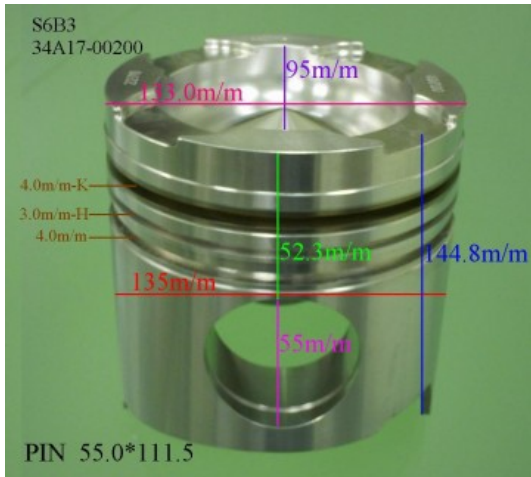

Piston Set – MITSUBISHI (HEAVY)

S6B3 34A17-00200

Category: Piston Set / MITSUBISHI Heavy

Model No: 34A17-00200 / Size: STD

The range of our product is covering diesel engine and heavy duty parts, such as

4D31:ME012131,4D31T:ME012858,4D32:ME012174,
4D33:ME016895,ME016897,
4D34:ME012928,ME082584,4D34T:ME013325,ME220470,
4D35:ME014693,
4D56:MD304835,4DQ5:30617-57105,4DR7:ME021861,
4M40:ME200689,
4M40T:ME203223,4M41T:ME191470,4M51:ME240047,
6D14:ME032626,6D14T:ME032742,
6D14-2AT:ME072047,6D15:ME032480,ME033934,
6D15-3AT:ME072055,6D16:ME072602,
6D16T:ME072065,6D17:ME072548,6D22:ME052447,
6D22T:ME052664,6D24T:ME151416,
6DB1:30017-90100,6M61:ME131943,8DC7:ME062280,
8DC9:ME062336,8DC11:ME093427,
8M20:ME160286,ME161112,8M21:ME161300,
S4F:36717-41100,S4S:32A17-00100,
S6A2:32517-91100,S6A3:35A17-30100,S6B2:36217-70700,
S6B3:34A17-00200,
S6R2:37517-25100,