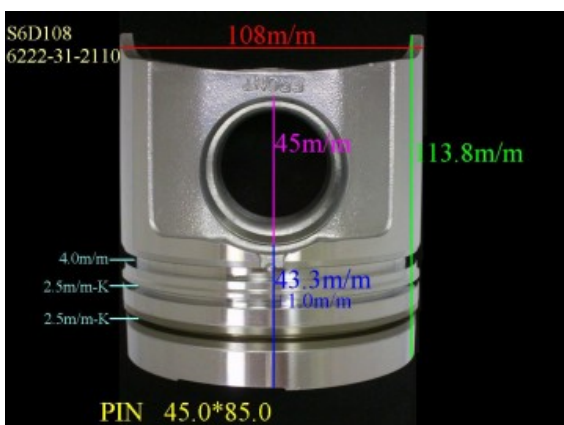

6D108 6222-31-2110

Category: Piston Set / KOMATSU PISTON SET

Model No: 6222-31-2110 / Size: STD

The range of our product is covering diesel engine and heavy duty parts, such as

S6D95: 6207-31-2141, 6207-31-2120, 6207-31-2180,
S6D105: 6137-32-2130, 6137-32-2110, 6137-32-2010,
6137-31-2020,