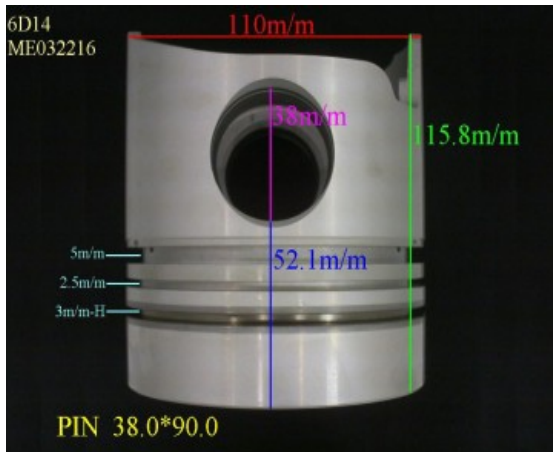

Piston Set – MITSUBISHI

6D14 ME032616

Category: Piston Set / MITSUBISHI PISTON SET

Model No: ME032216 / Size: STD

The range of our product is covering diesel engine and heavy duty parts, such as

4D31:ME012131,4D31T:ME012858,4D32:ME012174,
4D33:ME016895,ME016897,
4D34:ME012928,ME082584,4D34T:ME013325,ME220470,
4D35:ME014693,
4D56:MD304835,4DQ5:30617-57105,4DR7:ME021861,
4M40:ME200689,
4M40T:ME203223,4M41T:ME191470,4M51:ME240047,
6D14:ME032626,6D14T:ME032742,
6D14-2AT:ME072047,6D15:ME032480,ME033934,
6D15-3AT:ME072055,6D16:ME072602,
6D16T:ME072065,6D17:ME072548,6D22:ME052447,
6D22T:ME052664,6D24T:ME151416,
6DB1:30017-90100,6M61:ME131943,8DC7:ME062280,
8DC9:ME062336,8DC11:ME093427,
8M20:ME160286,ME161112,8M21:ME161300,
S4F:36717-41100,S4S:32A17-00100,
S6A2:32517-91100,S6A3:35A17-30100,S6B2:36217-70700,
S6B3:34A17-00200,
S6R2:37517-25100,