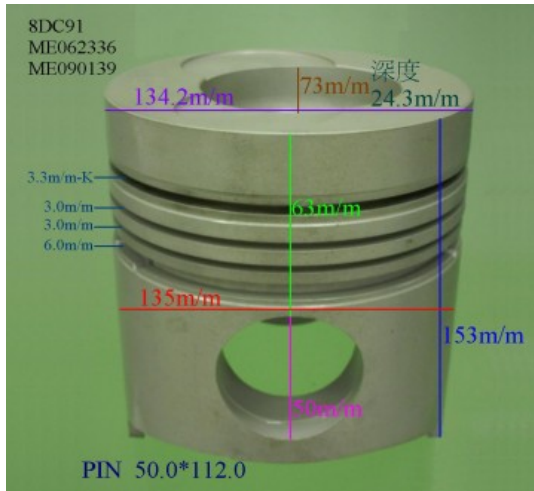

Piston Set – MITSUBISHI

8DC9 ME062336

Category: Piston Set / MITSUBISHI PISTON SET

Model No: ME062336 / Size: STD

The range of our product is covering diesel engine and heavy duty parts, such as

4D31:ME012131,4D31T:ME012858,4D32:ME012174,
4D33:ME016895,ME016897,
4D34:ME012928,ME082584,4D34T:ME013325,ME220470,
4D35:ME014693,
4D56:MD304835,4DQ5:30617-57105,4DR7:ME021861,
4M40:ME200689,
4M40T:ME203223,4M41T:ME191470,4M51:ME240047,
6D14:ME032626,6D14T:ME032742,
6D14-2AT:ME072047,6D15:ME032480,ME033934,
6D15-3AT:ME072055,6D16:ME072602,
6D16T:ME072065,6D17:ME072548,6D22:ME052447,
6D22T:ME052664,6D24T:ME151416,
6DB1:30017-90100,6M61:ME131943,8DC7:ME062280,
8DC9:ME062336,8DC11:ME093427,
8M20:ME160286,ME161112,8M21:ME161300,
S4F:36717-41100,S4S:32A17-00100,
S6A2:32517-91100,S6A3:35A17-30100,S6B2:36217-70700,
S6B3:34A17-00200,
S6R2:37517-25100,