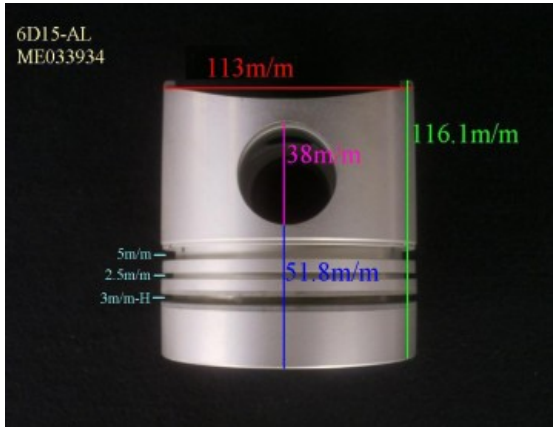

Piston Set – MITSUBISHI

6D15 ME033934

Category: Piston Set / MITSUBISHI PISTON SET

Model No: ME033934 / Size: STD

The range of our product is covering diesel engine and heavy duty parts, such as

4D31:ME012131,4D31T:ME012858,4D32:ME012174,
4D33:ME016895,ME016897,
4D34:ME012928,ME082584,4D34T:ME013325,ME220470,
4D35:ME014693,
4D56:MD304835,4DQ5:30617-57105,4DR7:ME021861,
4M40:ME200689,
4M40T:ME203223,4M41T:ME191470,4M51:ME240047,
6D14:ME032626,6D14T:ME032742,
6D14-2AT:ME072047,6D15:ME032480,ME033934,
6D15-3AT:ME072055,6D16:ME072602,
6D16T:ME072065,6D17:ME072548,6D22:ME052447,
6D22T:ME052664,6D24T:ME151416,
6DB1:30017-90100,6M61:ME131943,8DC7:ME062280,
8DC9:ME062336,8DC11:ME093427,
8M20:ME160286,ME161112,8M21:ME161300,
S4F:36717-41100,S4S:32A17-00100,
S6A2:32517-91100,S6A3:35A17-30100,S6B2:36217-70700,
S6B3:34A17-00200,
S6R2:37517-25100,