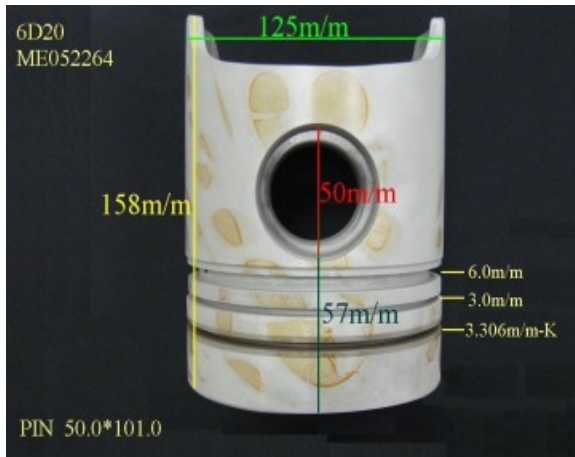

Piston Set – MITSUBISHI

6D20 ME052264

Category: Piston Set / MITSUBISHI PISTON SET

Model No: ME052264 / Size: STD

The range of our product is covering diesel engine and heavy duty parts, such as

4D31:ME012131,4D31T:ME012858,4D32:ME012174,
4D33:ME016895,ME016897,
4D34:ME012928,ME082584,4D34T:ME013325,ME220470,
4D35:ME014693,
4D56:MD304835,4DQ5:30617-57105,4DR7:ME021861,
4M40:ME200689,
4M40T:ME203223,4M41T:ME191470,4M51:ME240047,
6D14:ME032626,6D14T:ME032742,
6D14-2AT:ME072047,6D15:ME032480,ME033934,
6D15-3AT:ME072055,6D16:ME072602,
6D16T:ME072065,6D17:ME072548,6D22:ME052447,
6D22T:ME052664,6D24T:ME151416,
6DB1:30017-90100,6M61:ME131943,8DC7:ME062280,
8DC9:ME062336,8DC11:ME093427,
8M20:ME160286,ME161112,8M21:ME161300,
S4F:36717-41100,S4S:32A17-00100,
S6A2:32517-91100,S6A3:35A17-30100,S6B2:36217-70700,
S6B3:34A17-00200,
S6R2:37517-25100,