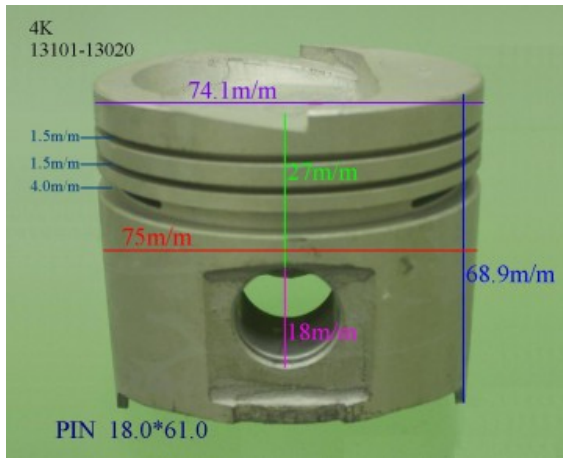

Piston Set – TOYOTA

4K 13101-13200

Category: Piston Set / TOYOTA PISTON SET

Model No: 13101-13200 / Size: STD

We are mainly specialized in Heavy Duty Spare Parts and diesel & gasoline engine spare parts of various Japanese and Korea brands. For Komatsu parts, we can supply all kinds of Komatsu engine models, like 6D95, 6D105, 6D108, S6D110, S6D125, S6D140, S6D155, S6D170, NT855, NH222, etc. For Cummins parts, 3B, 3BT, 4B, 6BT, 6CT, LT10 and caterpillar parts, such as 3304, 3306, 3406, 3408, 3508, 3412, 3512?etc. And for Mitsubishi, we supply S4E, S6E, S4S, S4F, S4K, S6B, S6K, S6A, S6A2, S6A3, S6N, S6R2, S6F, 6D31, 6D34, 6D14, 6D17, 8DC8 ~ 8DC11...etc for industry & marine.