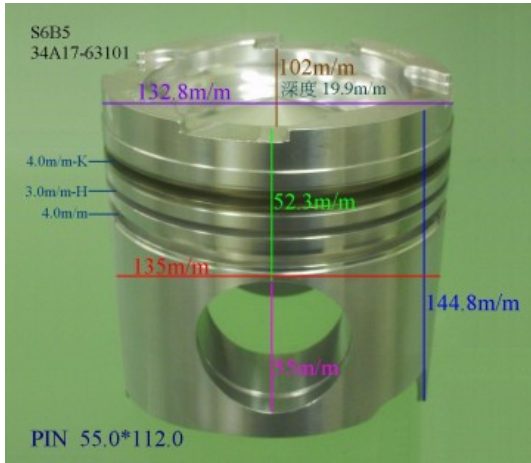

Piston Set – MITSUBISHI (HEAVY)

S6B5

Category: Piston Set / MITSUBISHI Heavy

Model No: S6B5 / Size: STD

The range of our product is covering diesel engine and heavy duty parts, such as

4D31:ME012131,4D31T:ME012858,4D32:ME012174,
4D33:ME016895,ME016897,
4D34:ME012928,ME082584,4D34T:ME013325,ME220470,
4D35:ME014693,
4D56:MD304835,4DQ5:30617-57105,4DR7:ME021861,
4M40:ME200689,
4M40T:ME203223,4M41T:ME191470,4M51:ME240047,
6D14:ME032626,6D14T:ME032742,
6D14-2AT:ME072047,6D15:ME032480,ME033934,
6D15-3AT:ME072055,6D16:ME072602,
6D16T:ME072065,6D17:ME072548,6D22:ME052447,
6D22T:ME052664,6D24T:ME151416,
6DB1:30017-90100,6M61:ME131943,8DC7:ME062280,
8DC9:ME062336,8DC11:ME093427,
8M20:ME160286,ME161112,8M21:ME161300,
S4F:36717-41100,S4S:32A17-00100,
S6A2:32517-91100,S6A3:35A17-30100,S6B2:36217-70700,
S6B3:34A17-00200,
S6R2:37517-25100,