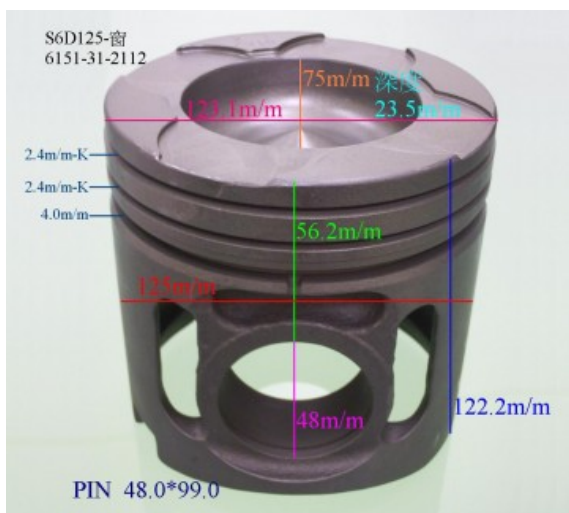

S6D125 6151-31-2112

Category: Piston Set / KOMATSU PISTON SET

Model No: 6151-31-2112 / Size: STD

The range of our product is covering diesel engine and heavy duty parts, such as

S6D95: 6207-31-2141, 6207-31-2120, 6207-31-2180,
S6D105: 6137-32-2130, 6137-32-2110, 6137-32-2010,
6137-31-2020,

S6D108: 6222-31-2110, S6D110: 6138-31-2110,
6138-32-2110, 6138-32-2120,

S6D125: 6151-31-2112, 6151-31-2511,
S6D125E2/SA6D125E2/SAA6D125E3: 6152-32-2510,

S6D140: 6211-31-2111, 6212-31-2151,
SA6D140-1/SA12V140-1: 6212-31-2170,

S6D155: 6128-31-2140, S6D170: 6164-31-2110,
6162-33-2120, 6162-35-2120,

NH220: 6620-31-2110, NT855: 6711-31-2110