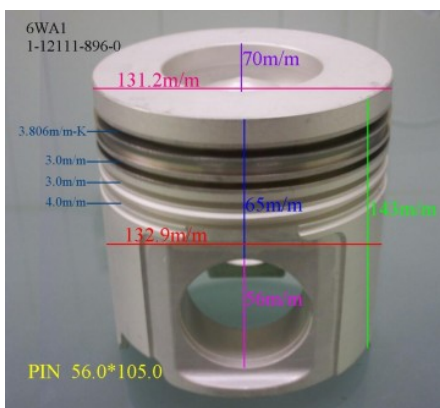

6WA1 1-12111-896-0

Category: Piston Set / ISUZU PISTON SET

Model No: 1-12111-896-0 / Size: STD

The range of our product is covering diesel engine and heavy duty parts,

4BD1T:8-94154-734-0,4BE1:8-94438-989-1,4HE1TC:8-97176-653-0,
4HF1:8-97095-585-0,4HG1:8-97221-666-0,4HG1T:8-97221-706-1,
4HJ1:8-97221-454-0,4HL1:8-97312643-0,4JA1:8-97089-892-0,
4JA1T:8-97176-691-0,4JB1T:8-94390-621-0,4JG1:8-97220-604-0,
4JG2:8-97176-622-0,4JG2T:8-97176-6240,4JH1:8-97941-047-3,
4JK1:8-97555-672-2,6BD1:5-12111-068-0,6BD1T:1-12111-773-0,
6BF1:1-12111-345-0,6BG1:1-12111-377-4,6BG1T:1-12111-761-0,
6BG1TC:1-12111-626-0,6BG1T-4RING:8-97254-351-0,
6HE1T:8-94391-596-1,6HH1:8-97391-598-0,6HK1:1-12111-976-0,
6HK1T:8-98023-526-1, 6SD1T:1-12111-555-1,
6SD1TC:1-12111-913-0,6SD1T-4RING:1-12111-842-0,
6WG1:1-12111-937-0,6RB1TC:1-12111-648-0,
DA120:1-12111-126-0, DA640:1-12111-867-0,