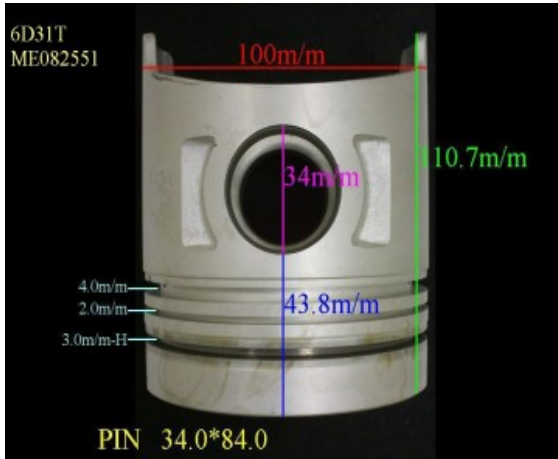

Piston Set – MITSUBISHI

6D31T

Category: Piston Set / MITSUBISHI PISTON SET

Model No: ME082551 / Size: STD

The range of our product is covering diesel engine and heavy duty parts, such as

4D31:ME012131,4D31T:ME012858,4D32:ME012174,
4D33:ME016895,ME016897,
4D34:ME012928,ME082584,4D34T:ME013325,ME220470,
4D35:ME014693,
4D56:MD304835,4DQ5:30617-57105,4DR7:ME021861,
4M40:ME200689,
4M40T:ME203223,4M41T:ME191470,4M51:ME240047,
6D14:ME032626,6D14T:ME032742,
6D14-2AT:ME072047,6D15:ME032480,ME033934,
6D15-3AT:ME072055,6D16:ME072602,
6D16T:ME072065,6D17:ME072548,6D22:ME052447,
6D22T:ME052664,6D24T:ME151416,
6DB1:30017-90100,6M61:ME131943,8DC7:ME062280,
8DC9:ME062336,8DC11:ME093427,
8M20:ME160286,ME161112,8M21:ME161300,
S4F:36717-41100,S4S:32A17-00100,
S6A2:32517-91100,S6A3:35A17-30100,S6B2:36217-70700,
S6B3:34A17-00200,
S6R2:37517-25100,