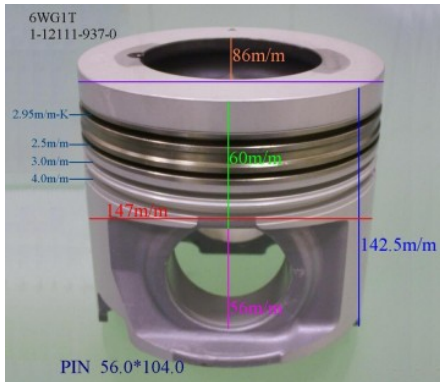

Piston Set – ISUZU

6WG1 1-12111-937-0

Category: Piston Set / ISUZU PISTON SET

Model No: 1-12111-937-0 / Size: STD

The range of our product is covering diesel engine and heavy duty parts,

4BD1T:8-94154-734-0,4BE1:8-94438-989-1,4HE1TC:8-97176-653-0,
4HF1:8-97095-585-0,4HG1:8-97221-666-0,4HG1T:8-97221-706-1,
4HJ1:8-97221-454-0,4HL1:8-97312643-0,4JA1:8-97089-892-0,
4JA1T:8-97176-691-0,4JB1T:8-94390-621-0,4JG1:8-97220-604-0,
4JG2:8-97176-622-0,4JG2T:8-97176-6240,4JH1:8-97941-047-3,
4JK1:8-97555-672-2,6BD1:5-12111-068-0,6BD1T:1-12111-773-0,
6BF1:1-12111-345-0,6BG1:1-12111-377-4,6BG1T:1-12111-761-0,
6BG1TC:1-12111-626-0,6BG1T-4RING:8-97254-351-0,
6HE1T:8-94391-596-1,6HH1:8-97391-598-0,6HK1:1-12111-976-0,
6HK1T:8-98023-526-1, 6SD1T:1-12111-555-1,
6SD1TC:1-12111-913-0,6SD1T-4RING:1-12111-842-0,
6WG1:1-12111-937-0,6RB1TC:1-12111-648-0,
DA120:1-12111-126-0, DA640:1-12111-867-0,