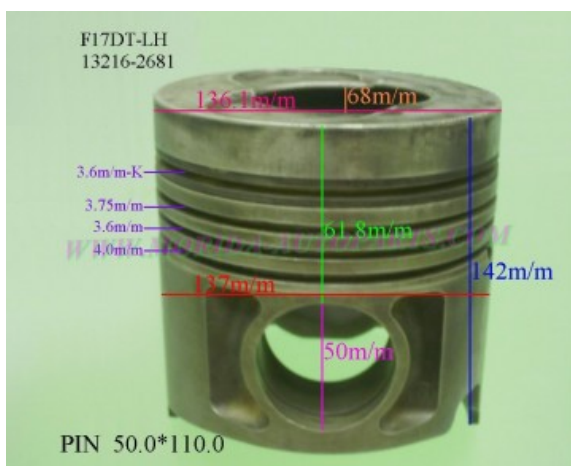

F17DT L=13216-2681

Category: Piston Set / HINO PISTON SET

Model No: L=13216-2681 / Size: STD

The range of our product is covering diesel engine and heavy duty parts, such as

DM100:13216-1120,DS50:13216-1050,DS70:13216-1040,
E13C:13211-0200,EF550:13216-1560,13226-1140,
EF750:13216-1170,13216-1860,EH300:13216-1160,
EH700:13216-1181,EK100:13216-1224,EK130T:13216-2191
EK200:13216-1530,EP100:13216-1420,EP100T:13216-1450,
ER200:13216-1281,F17E:13216-2210,13226-1210,
F20C:13216-2323,13226-2163,F21C:13216-2661,
13226-1311,
HO6CT:13216-1540,HO7C:13216-2300,HO7CT:13216-2430,
HO7D:13216-1980,JO8C:13216-2631,JO8CT:13306-1080,
P11C:13211-2723,13211-2700,PO9CT:13216-2460,
WO4CT:13216-0010,13216-2210,WO4D:13216-2220,
WO4DT:13216-3201,13216-3250,WO6D:13216-1470,