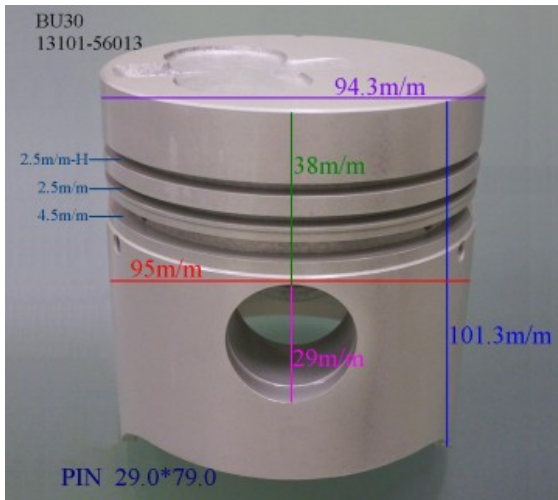

Piston Set – TOYOTA

B/BU30 13101-56013

Category: Piston Set / TOYOTA PISTON SET

Model No: 13101-56013 / Size: STD

We are mainly specialized in Heavy Duty Spare Parts and diesel & gasoline engine spare parts of various Japanese and Korea brands. For Komatsu parts, we can supply all kinds of Komatsu engine models, like 6D95, 6D105, 6D108, S6D110, S6D125, S6D140, S6D155, S6D170, NT855, NH222, etc. For Cummins parts, 3B, 3BT, 4B, 6BT, 6CT, LT10 and caterpillar parts, such as 3304, 3306, 3406, 3408, 3508, 3412, 3512?etc. And for Mitsubishi, we supply S4E, S6E, S4S, S4F, S4K, S6B, S6K, S6A, S6A2, S6A3, S6N, S6R2, S6F, 6D31, 6D34, 6D14, 6D17, 8DC8 ~ 8DC11...etc for industry & marine.