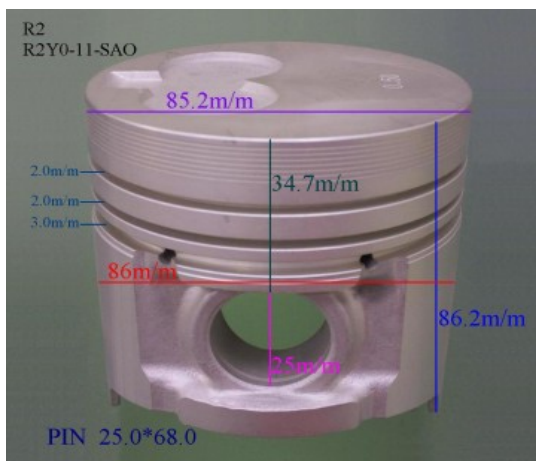

Piston Set – KUBOTA

V2400 1G924-21090

Category: Piston Set / KUBOTA

Model No: 1G924-21090 / Size: STD

The range of our product is covering diesel engine and heavy duty parts, such as 6D95, 6D105, 6D108, S6D110, S6D125, S6D140, S6D155, S6D170, NT855, NH222, etc. For Cummins parts, 3B, 3BT, 4B, 6BT, 6CT, LT10 and caterpillar parts, such as 3304, 3306, 3406, 3408, 3508, 3412, 3512? etc. And for Mitsubishi, we supply S4E, S6E, S4S, S4F, S4K, S6B, S6K, S6A, S6A2, S6A3, S6N, S6R2, S6F, 6D31, 6D34, 6D14, 6D17, 8DC8 ~ 8DC11...etc for industry & marine.
Size: STD