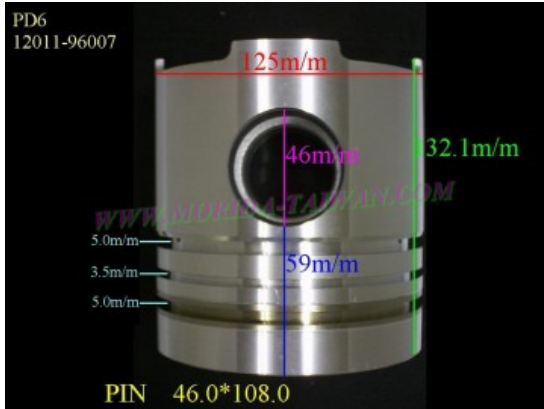

Piston Set – NISSAN

PD6 12011-96007

Category: Piston Set / NISSAN PISTON SET

Model No: 12011-96007 / Size: STD

The range of our product is covering diesel engine and heavy duty parts, such as

BD25:12010-87G11,BD30:12011-54T00,BD30T:12010-96T06,
FD6T:12011-Z5509,FD33:12011-T9313,
FD33T:12010-T9300,FD35:12010-01T04,FD35T:12011-01T03,
FD46:12010-0T312,FE6T:12010-96507,
FE6TA:12010-Z5507,NE6T:12011-95074,NF6TA:12011-95516,
PD6:12011-96007,PD6T:12011-96009,
PE6:12011-96516,PE6T:12011-96564,PE6TB:12011-96000,
PF6:12011-96964,PF6T:12013-96669,
PF6TA:12011-94690,QD32:12010-2S606,SD23:12010-09W10,
TD23:12010-02N07,TD25:12010-44G02,
TD27:12011-43G01,TD27T:12010-31N03,