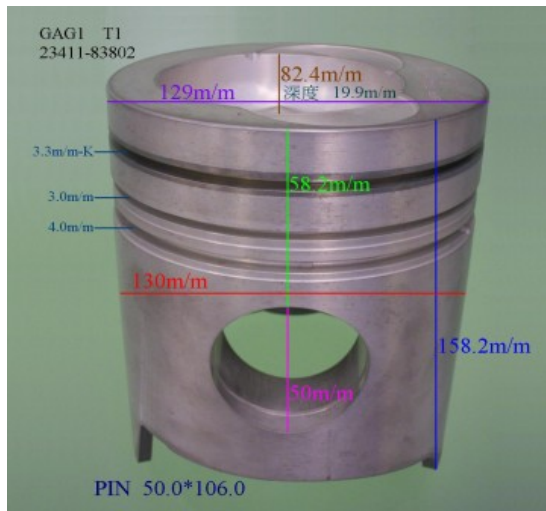

Piston Set – HYUNDAI

GAG1/T1 23411-83802

Category: Piston Set / HYUNDAI PISTON SET

Model No: 23411-83802 / Size: STD

We are mainly specialized in Heavy Duty Spare Parts and diesel & gasoline engine spare parts of various Japanese and Korea brands. For Komatsu parts, we can supply all kinds of Komatsu engine models, like 6D95, 6D105, 6D108, S6D110, S6D125, S6D140, S6D155, S6D170, NT855, NH222, etc. For Cummins parts, 3B, 3BT, 4B, 6BT, 6CT, LT10 and caterpillar parts, such as 3304, 3306, 3406, 3408, 3508, 3412, 3512?etc. And for Mitsubishi, we supply S4E, S6E, S4S, S4F, S4K, S6B, S6K, S6A, S6A2, S6A3, S6N, S6R2, S6F, 6D31, 6D34, 6D14, 6D17, 8DC8 ~ 8DC11...etc for industry & marine.