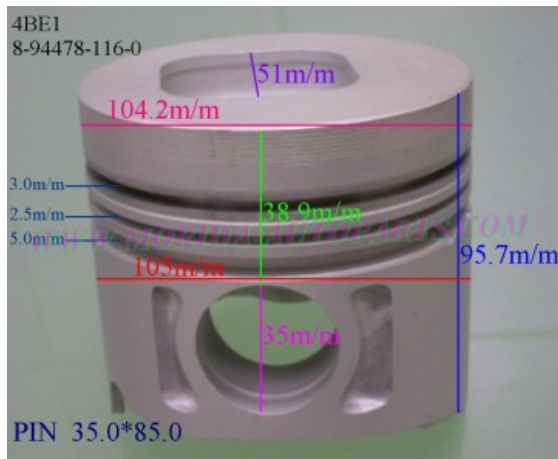

Piston Set – ISUZU

4BE1 8-94478-116-0

Category: Piston Set / ISUZU PISTON SET

Model No: 8-94478-116-0 / Size: STD

The range of our product is covering diesel engine and heavy duty parts,

4BD1T:8-94154-734-0,4BE1:8-94438-989-1,
4HE1TC:8-97176-653-0,4HF1:8-97095-585-0,
4HG1:8-97221-666-0,4HG1T:8-97221-706-1,
4HJ1:8-97221-454-0,4HL1:8-97312643-0,
4JA1:8-97089-892-0,4JA1T:8-97176-691-0,
4JB1T:8-94390-621-0,4JG1:8-97220-604-0,
4JG2:8-97176-622-0,4JG2T:8-97176-6240,
4JH1:8-97941-047-3,4JK1:8-97555-672-2,
6BD1:5-12111-068-0,6BD1T:1-12111-773-0,
6BF1:1-12111-345-0,6BG1:1-12111-377-4,
6BG1T:1-12111-761-0,6BG1TC:1-12111-626-0,
6BG1T-4RING:8-97254-351-0,6HE1T:8-94391-596-1,
6HH1:8-97391-598-0,6HK1:1-12111-976-0,
6HK1T:8-98023-526-1, 6SD1T:1-12111-555-1,
6SD1TC:1-12111-913-0,6SD1T-4RING:1-12111-842-0,
6WG1:1-12111-937-0,6RB1TC:1-12111-648-0,
DA120:1-12111-126-0, DA640:1-12111-867-0,