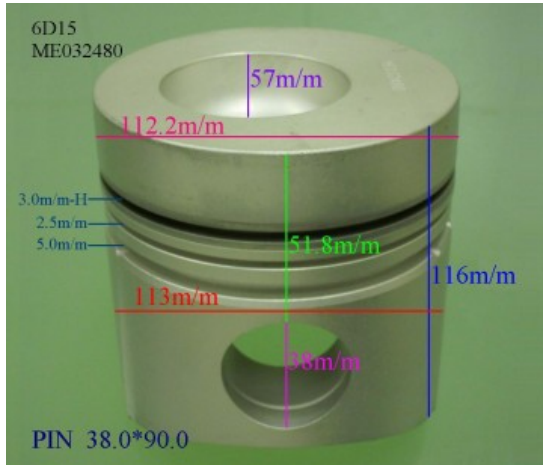

Piston Set – MITSUBISHI

6D15 ME032480

Category: Piston Set / MITSUBISHI PISTON SET

Model No: ME032480 / Size: STD

The range of our product is covering diesel engine and heavy duty parts, such as

4D31:ME012131,4D31T:ME012858,4D32:ME012174,
4D33:ME016895,ME016897,
4D34:ME012928,ME082584,4D34T:ME013325,ME220470,
4D35:ME014693,
4D56:MD304835,4DQ5:30617-57105,4DR7:ME021861,
4M40:ME200689,
4M40T:ME203223,4M41T:ME191470,4M51:ME240047,
6D14:ME032626,6D14T:ME032742,
6D14-2AT:ME072047,6D15:ME032480,ME033934,
6D15-3AT:ME072055,6D16:ME072602,
6D16T:ME072065,6D17:ME072548,6D22:ME052447,
6D22T:ME052664,6D24T:ME151416,
6DB1:30017-90100,6M61:ME131943,8DC7:ME062280,
8DC9:ME062336,8DC11:ME093427,
8M20:ME160286,ME161112,8M21:ME161300,
S4F:36717-41100,S4S:32A17-00100,
S6A2:32517-91100,S6A3:35A17-30100,S6B2:36217-70700,
S6B3:34A17-00200,
S6R2:37517-25100,