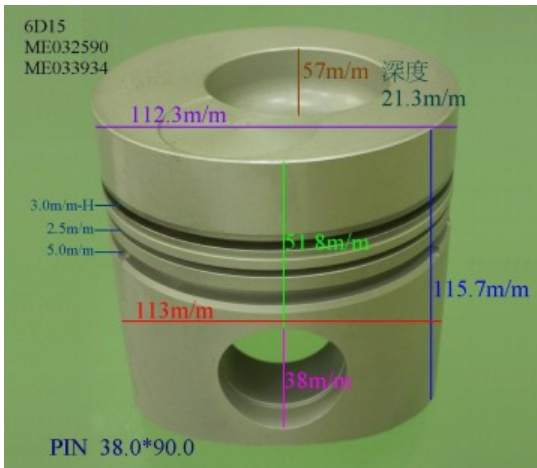

Piston Set – MITSUBISHI

6D15 ME032590

Category: Piston Set / MITSUBISHI PISTON SET

Model No: ME032590 / Size: STD

The range of our product is covering diesel engine and heavy duty parts, such as

4D31:ME012131,4D31T:ME012858,4D32:ME012174,
4D33:ME016895,ME016897,
4D34:ME012928,ME082584,4D34T:ME013325,ME220470,
4D35:ME014693,
4D56:MD304835,4DQ5:30617-57105,4DR7:ME021861,
4M40:ME200689,
4M40T:ME203223,4M41T:ME191470,4M51:ME240047,
6D14:ME032626,6D14T:ME032742,
6D14-2AT:ME072047,6D15:ME032480,ME033934,
6D15-3AT:ME072055,6D16:ME072602,
6D16T:ME072065,6D17:ME072548,6D22:ME052447,
6D22T:ME052664,6D24T:ME151416,
6DB1:30017-90100,6M61:ME131943,8DC7:ME062280,
8DC9:ME062336,8DC11:ME093427,
8M20:ME160286,ME161112,8M21:ME161300,
S4F:36717-41100,S4S:32A17-00100,
S6A2:32517-91100,S6A3:35A17-30100,S6B2:36217-70700,
S6B3:34A17-00200,
S6R2:37517-25100,