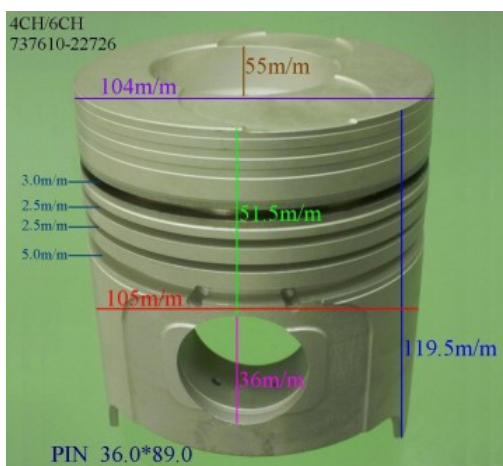

4CH 737610-22726

Category: Piston Set / YANMAR PISTON SET

Model No: 737610-22726 / Size: STD

The range of our product is covering diesel engine and heavy duty parts, such as 3S15,4D84,4D94LE,4TNE98,4TNNV98,6GH-STE,6GH-UTE, 6LA-AKUT,6LA-DT,6LA-HST