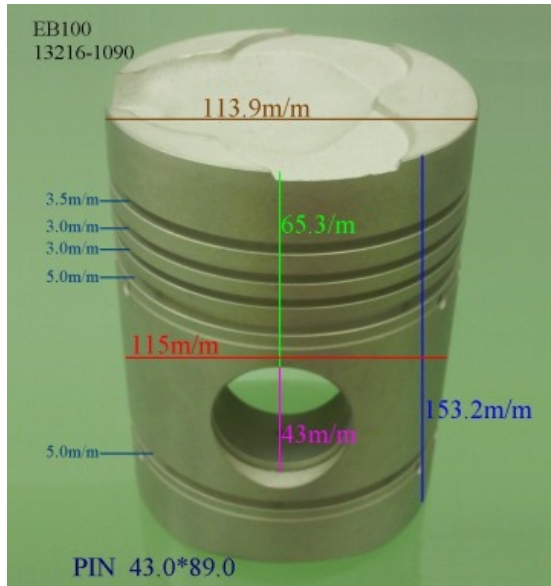

Piston Set – HINO

EB100 13216-1090

Category: Piston Set / HINO PISTON SET

Model No: 13216-1090 / Size: STD

The range of our product is covering diesel engine and heavy duty parts, such as

DM100:13216-1120,DS50:13216-1050,DS70:13216-1040,
E13C:13211-0200,EF550:13216-1560,13226-1140,
EF750:13216-1170,13216-1860,EH300:13216-1160,
EH700:13216-1181,EK100:13216-1224,EK130T:13216-2191,
EK200:13216-1530,EP100:13216-1420,EP100T:13216-1450,
ER200:13216-1281,F17E:13216-2210,13226-1210,
F20C:13216-2323,13226-2163,F21C:13216-2661,13226-1311,
HO6CT:13216-1540,HO7C:13216-2300,HO7CT:13216-2430,
HO7D:13216-1980,JO8C:13216-2631,JO8CT:13306-1080,
P11C:13211-2723,13211-2700,PO9CT:13216-2460,
WO4CT:13216-0010,13216-2210,WO4D:13216-2220,
WO4DT:13216-3201,13216-3250,WO6D:13216-1470,