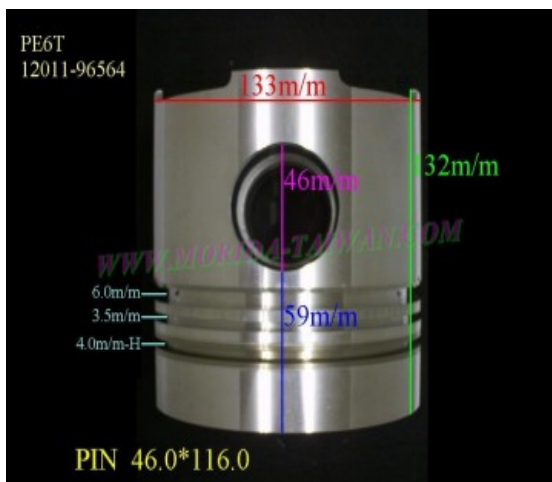

PE6T 12011-96564

Category: Piston Set / NISSAN PISTON SET

Model No: 12011-96564 / Size: STD

The range of our product is covering diesel engine and heavy duty parts, such as

BD25:12010-87G11,BD30:12011-54T00,BD30T:12010-96T06,
FD6T:12011-Z5509,FD33:12011-T9313,
FD33T:12010-T9300,FD35:12010-01T04,FD35T:12011-01T03,
FD46:12010-0T312,FE6T:12010-96507,
FE6TA:12010-Z5507,NE6T:12011-95074,NF6TA:12011-95516,
PD6:12011-96007,PD6T:12011-96009,
PE6:12011-96516,PE6T:12011-96564,PE6TB:12011-96000,
PF6:12011-96964,PF6T:12013-96669,
PF6TA:12011-94690,QD32:12010-2S606,SD23:12010-09W10,
TD23:12010-02N07,TD25:12010-44G02,
TD27:12011-43G01,TD27T:12010-31N03,