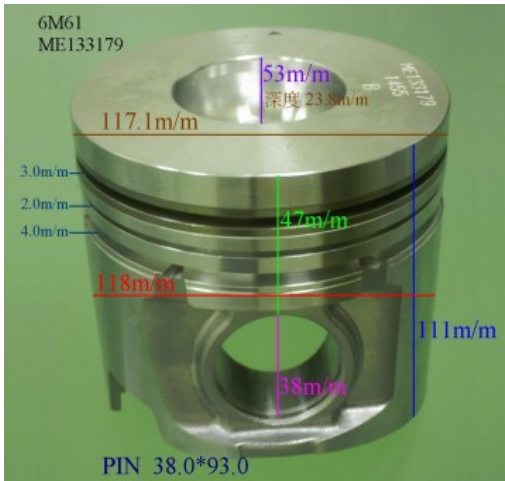

Piston Set – MITSUBISHI

4D31T PISTON

Category: Piston Set / MITSUBISHI PISTON SET

Model No: ME012858 / Size: STD

The range of our product is covering diesel engine and heavy duty parts, such as

4D31:ME012131,4D31T:ME012858,4D32:ME012174,
4D33:ME016895,ME016897,
4D34:ME012928,ME082584,4D34T:ME013325,ME220470,
4D35:ME014693,
4D56:MD304835,4DQ5:30617-57105,4DR7:ME021861,
4M40:ME200689,
4M40T:ME203223,4M41T:ME191470,4M51:ME240047,
6D14:ME032626,6D14T:ME032742,
6D14-2AT:ME072047,6D15:ME032480,ME033934,
6D15-3AT:ME072055,6D16:ME072602,
6D16T:ME072065,6D17:ME072548,6D22:ME052447,
6D22T:ME052664,6D24T:ME151416,
6DB1:30017-90100,6M61:ME131943,8DC7:ME062280,
8DC9:ME062336,8DC11:ME093427,
8M20:ME160286,ME161112,8M21:ME161300,
S4F:36717-41100,S4S:32A17-00100,
S6A2:32517-91100,S6A3:35A17-30100,S6B2:36217-70700,
S6B3:34A17-00200,
S6R2:37517-25100,