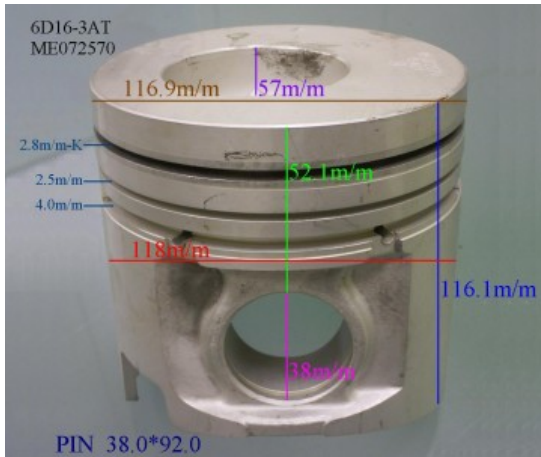

Piston Set – MITSUBISHI

6D16-3AT ME072570

Category: Piston Set / MITSUBISHI PISTON SET

Model No: ME072570 / Size: STD

The range of our product is covering diesel engine and heavy duty parts, such as

4D31:ME012131,4D31T:ME012858,4D32:ME012174,
4D33:ME016895,ME016897,
4D34:ME012928,ME082584,4D34T:ME013325,ME220470,
4D35:ME014693,
4D56:MD304835,4DQ5:30617-57105,4DR7:ME021861,
4M40:ME200689,
4M40T:ME203223,4M41T:ME191470,4M51:ME240047,
6D14:ME032626,6D14T:ME032742,
6D14-2AT:ME072047,6D15:ME032480,ME033934,
6D15-3AT:ME072055,6D16:ME072602,
6D16T:ME072065,6D17:ME072548,6D22:ME052447,
6D22T:ME052664,6D24T:ME151416,
6DB1:30017-90100,6M61:ME131943,8DC7:ME062280,
8DC9:ME062336,8DC11:ME093427,
8M20:ME160286,ME161112,8M21:ME161300,
S4F:36717-41100,S4S:32A17-00100,
S6A2:32517-91100,S6A3:35A17-30100,S6B2:36217-70700,
S6B3:34A17-00200,
S6R2:37517-25100,