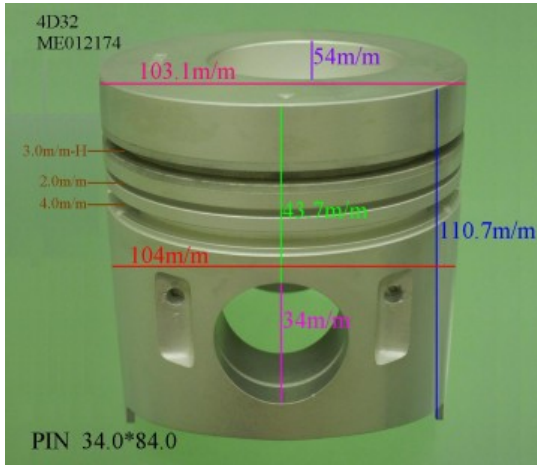

Piston Set – MITSUBISHI

4D32=ME012174

Category: Piston Set / MITSUBISHI PISTON SET

Model No: ME012174 / Size: STD

The range of our product is covering diesel engine and heavy duty parts, such as

4D31:ME012131,4D31T:ME012858,4D32:ME012174,
4D33:ME016895,ME016897,
4D34:ME012928,ME082584,4D34T:ME013325,ME220470,
4D35:ME014693,
4D56:MD304835,4DQ5:30617-57105,4DR7:ME021861,
4M40:ME200689,
4M40T:ME203223,4M41T:ME191470,4M51:ME240047,
6D14:ME032626,6D14T:ME032742,
6D14-2AT:ME072047,6D15:ME032480,ME033934,
6D15-3AT:ME072055,6D16:ME072602,
6D16T:ME072065,6D17:ME072548,6D22:ME052447,
6D22T:ME052664,6D24T:ME151416,
6DB1:30017-90100,6M61:ME131943,8DC7:ME062280,
8DC9:ME062336,8DC11:ME093427,
8M20:ME160286,ME161112,8M21:ME161300,
S4F:36717-41100,S4S:32A17-00100,
S6A2:32517-91100,S6A3:35A17-30100,S6B2:36217-70700,
S6B3:34A17-00200,
S6R2:37517-25100,