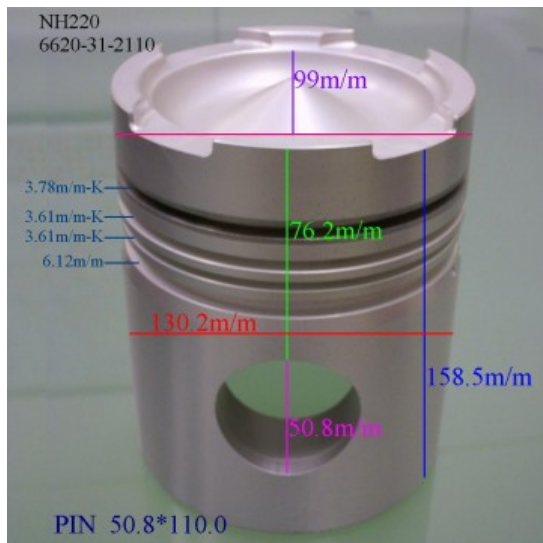

NH220: 6620-31-2110, NT855: 6711-31-2110

NH220 6620-31-2110

Category: Piston Set / KOMATSU PISTON SET

Model No: 6620-31-2110 / Size: STD

The range of our product is covering diesel engine and heavy duty parts, such as