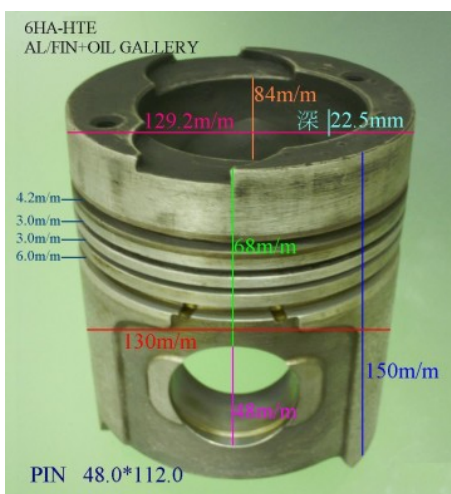

6HA-HTE

Category: Piston Set / YANMAR PISTON SET

Model No: 6HA-HTE / Size: STD

The range of our product is covering diesel engine and heavy duty parts, such as
3S15,4D84,4D94LE,4TNE98,4TNV98,6GH-STE,6GH-UTE,
6LA-AKUT,6LA-DT,6LA-HST