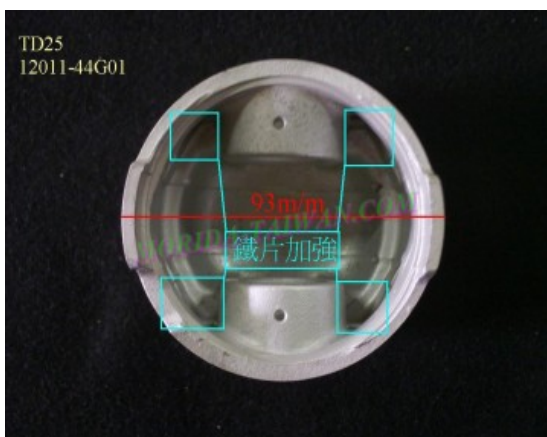

TD25 12010-44G02

Category: Piston Set / NISSAN PISTON SET

Model No: 12010-44G02 / Size: STD

The range of our product is covering diesel engine and heavy duty parts, such as

BD25:12010-87G11,BD30:12011-54T00,BD30T:12010-96T06,
FD6T:12011-Z5509,FD33:12011-T9313,
FD33T:12010-T9300,FD35:12010-01T04,FD35T:12011-01T03,
FD46:12010-0T312,FE6T:12010-96507,
FE6TA:12010-Z5507,NE6T:12011-95074,NF6TA:12011-95516,
PD6:12011-96007,PD6T:12011-96009,
PE6:12011-96516,PE6T:12011-96564,PE6TB:12011-96000,
PF6:12011-96964,PF6T:12013-96669,
PF6TA:12011-94690,QD32:12010-2S606,SD23:12010-09W10,
TD23:12010-02N07,TD25:12010-44G02,
TD27:12011-43G01,TD27T:12010-31N03,