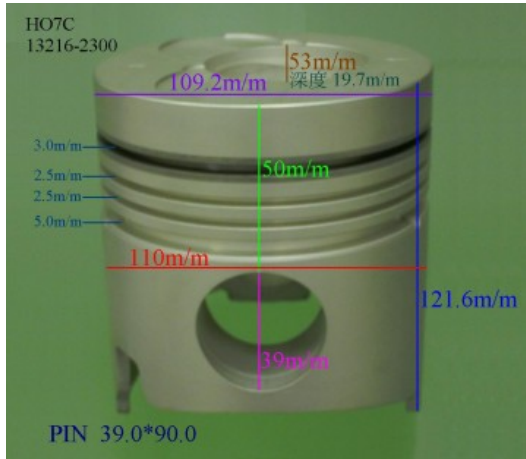

Piston Set – HINO

HO7C 13216-2300

Category: Piston Set / HINO PISTON SET

Model No: 13216-2300 / Size: STD

The range of our product is covering diesel engine and heavy duty parts, such as

DM100:13216-1120,DS50:13216-1050,DS70:13216-1040,
E13C:13211-0200,EF550:13216-1560,13226-1140,
EF750:13216-1170,13216-1860,EH300:13216-1160,
EH700:13216-1181,EK100:13216-1224,EK130T:13216-2191,
EK200:13216-1530,EP100:13216-1420,EP100T:13216-1450,
ER200:13216-1281,F17E:13216-2210,13226-1210,
F20C:13216-2323,13226-2163,F21C:13216-2661,13226-1311,
HO6CT:13216-1540,HO7C:13216-2300,HO7CT:13216-2430,
HO7D:13216-1980,JO8C:13216-2631,JO8CT:13306-1080,
P11C:13211-2723,13211-2700,PO9CT:13216-2460,
WO4CT:13216-0010,13216-2210,WO4D:13216-2220,
WO4DT:13216-3201,13216-3250,WO6D:13216-1470,