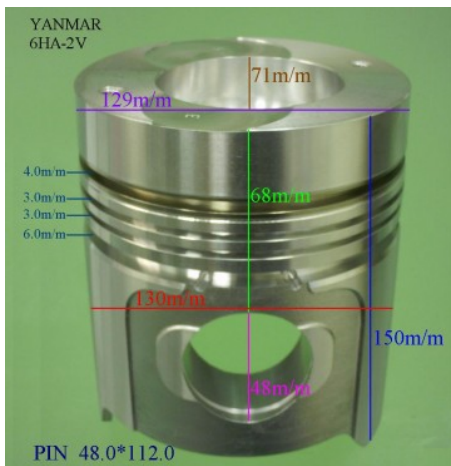

Piston Set – YANMAR

6HA-2V

Category: Piston Set / YANMAR PISTON SET

Model No: 6HA-2V / Size: STD

The range of our product is covering diesel engine and heavy duty parts, such as
3S15,4D84,4D94LE,4TNE98,4TNV98,6GH-STE,6GH-UTE,
6LA-AKUT,6LA-DT,6LA-HST