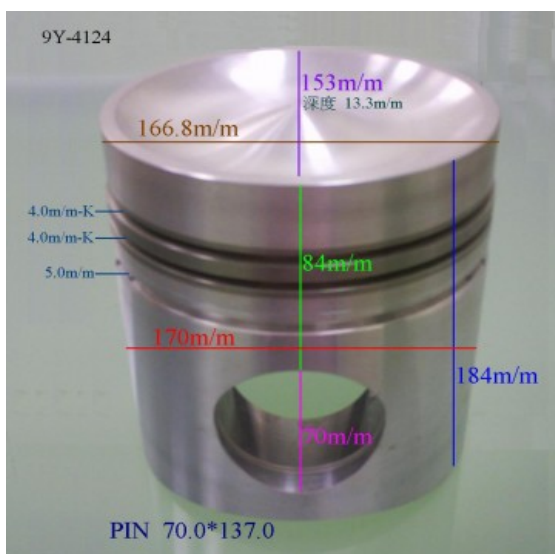

9Y-4124

Category: Piston Set / CATERPILLAR PISTON SET

Model No: 9Y-4124 / Size: STD

We are mainly specialized in Heavy Duty Spare Parts and diesel & gasoline engine spare parts of various Japanese and Korea brands. For Komatsu parts, we can supply all kinds of Komatsu engine models, like 6D95, 6D105, 6D108, S6D110, S6D125, S6D140, S6D155, S6D170, NT855, NH222, etc. For Cummins parts, 3B, 3BT, 4B, 6BT, 6CT, LT10 and caterpillar parts, such as 3304, 3306, 3406, 3408, 3508, 3412, 3512?etc. And for Mitsubishi, we supply S4E, S6E, S4S, S4F, S4K, S6B, S6K, S6A, S6A2, S6A3, S6N, S6R2, S6F, 6D31, 6D34, 6D14, 6D17, 8DC8 ~ 8DC11...etc for industry & marine.