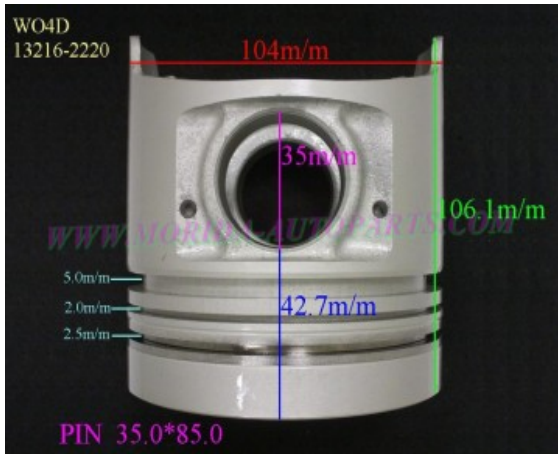

Piston Set – HINO

WO4D 13216-2220

Category: Piston Set / HINO PISTON SET

Model No: 13216-2220 / Size: STD

The range of our product is covering diesel engine and heavy duty parts, such as

DM100:13216-1120,DS50:13216-1050,DS70:13216-1040,
E13C:13211-0200,EF550:13216-1560,13226-1140,
EF750:13216-1170,13216-1860,EH300:13216-1160,
EH700:13216-1181,EK100:13216-1224,EK130T:13216-2191,
EK200:13216-1530,EP100:13216-1420,EP100T:13216-1450,
ER200:13216-1281,F17E:13216-2210,13226-1210,
F20C:13216-2323,13226-2163,F21C:13216-2661,13226-1311,
HO6CT:13216-1540,HO7C:13216-2300,HO7CT:13216-2430,
HO7D:13216-1980,JO8C:13216-2631,JO8CT:13306-1080,
P11C:13211-2723,13211-2700,PO9CT:13216-2460,
WO4CT:13216-0010,13216-2210,WO4D:13216-2220,
WO4DT:13216-3201,13216-3250,WO6D:13216-1470,