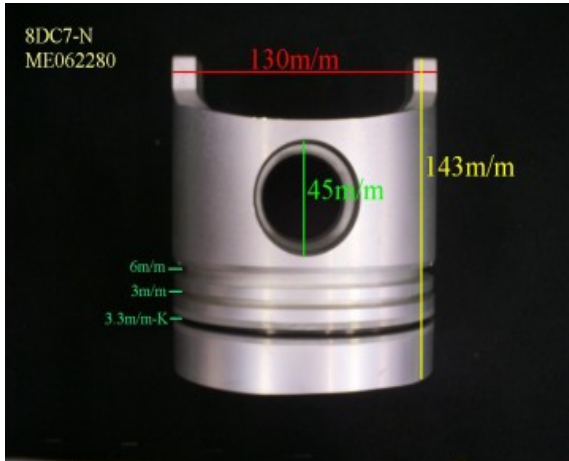

Piston Set – MITSUBISHI

8DC7-N ME062280

Category: Piston Set / MITSUBISHI PISTON SET

Model No: ME062280 / Size: STD

The range of our product is covering diesel engine and heavy duty parts, such as

4D31:ME012131,4D31T:ME012858,4D32:ME012174,
4D33:ME016895,ME016897,
4D34:ME012928,ME082584,4D34T:ME013325,ME220470,
4D35:ME014693,
4D56:MD304835,4DQ5:30617-57105,4DR7:ME021861,
4M40:ME200689,
4M40T:ME203223,4M41T:ME191470,4M51:ME240047,
6D14:ME032626,6D14T:ME032742,
6D14-2AT:ME072047,6D15:ME032480,ME033934,
6D15-3AT:ME072055,6D16:ME072602,
6D16T:ME072065,6D17:ME072548,6D22:ME052447,
6D22T:ME052664,6D24T:ME151416,
6DB1:30017-90100,6M61:ME131943,8DC7:ME062280,
8DC9:ME062336,8DC11:ME093427,
8M20:ME160286,ME161112,8M21:ME161300,
S4F:36717-41100,S4S:32A17-00100,
S6A2:32517-91100,S6A3:35A17-30100,S6B2:36217-70700,
S6B3:34A17-00200,
S6R2:37517-25100,