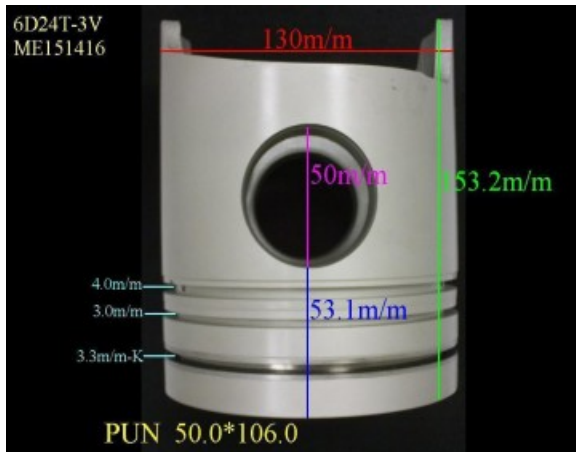

Piston Set – MITSUBISHI

6D24T-3V ME151416

Category: Piston Set / MITSUBISHI PISTON SET

Model No: ME151416 / Size: STD

The range of our product is covering diesel engine and heavy duty parts, such as

4D31:ME012131,4D31T:ME012858,4D32:ME012174,
4D33:ME016895,ME016897,
4D34:ME012928,ME082584,4D34T:ME013325,ME220470,
4D35:ME014693,
4D56:MD304835,4DQ5:30617-57105,4DR7:ME021861,
4M40:ME200689,
4M40T:ME203223,4M41T:ME191470,4M51:ME240047,
6D14:ME032626,6D14T:ME032742,
6D14-2AT:ME072047,6D15:ME032480,ME033934,
6D15-3AT:ME072055,6D16:ME072602,
6D16T:ME072065,6D17:ME072548,6D22:ME052447,
6D22T:ME052664,6D24T:ME151416,
6DB1:30017-90100,6M61:ME131943,8DC7:ME062280,
8DC9:ME062336,8DC11:ME093427,
8M20:ME160286,ME161112,8M21:ME161300,
S4F:36717-41100,S4S:32A17-00100,
S6A2:32517-91100,S6A3:35A17-30100,S6B2:36217-70700,
S6B3:34A17-00200,
S6R2:37517-25100,