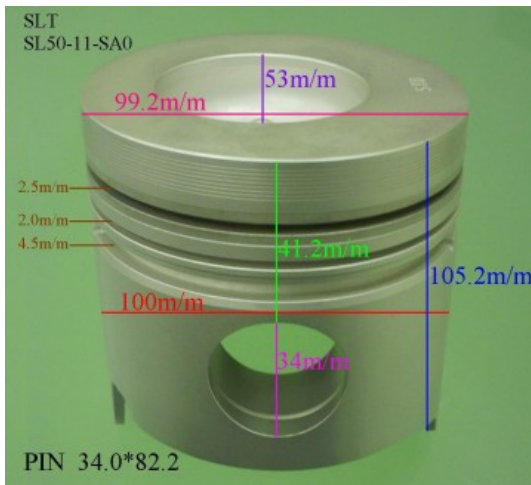

SLT SL50-11-SAO

Category: Piston Set / MAZDA PISTON SET

Model No: SL50-11-SAO / Size: STD

The range of our product is covering diesel engine and heavy duty parts, such as

FE:FE01-23-200,FEJK:FEJK-11-SAOA,HA(T3000):SE01-23-200, HA(E3000):0933-23-200,S5(E2500):S509-99-111, SL:SL07-23-200A,SLT:SL50-11-SAO,TF:TF20-11-SAO, TM(T4500):TM01-11-102,WL-C:WLYE-11-SAO, WLT:WLY8-11-SAO,WL:WLY1-11-SAOC, XA:S501-23-200,