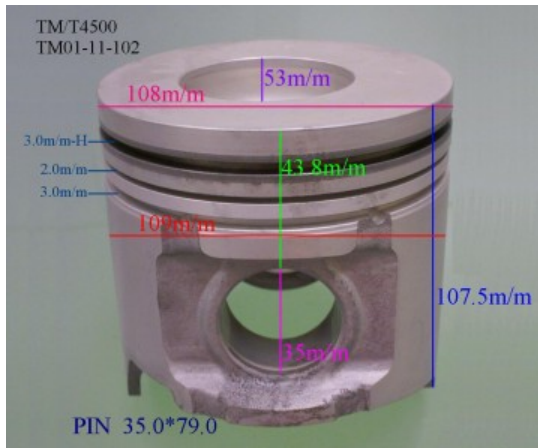

Piston Set – MAZDA

TM/T4500 TM01-11-102

Category: Piston Set / MAZDA PISTON SET

Model No: TM01-11-102 / Size: STD

The range of our product is covering diesel engine and heavy duty parts, such as

FE:FE01-23-200,FEJK:FEJK-11-SAOA,HA(T3000):SE01-23-200, HA(E3000):0933-23-200,S5(E2500):S509-99-111, SL:SL07-23-200A,SLT:SL50-11-SAO,TF:TF20-11-SAO, TM(T4500):TM01-11-102,WL-C:WLYE-11-SAO, WLT:WLY8-11-SAO,WL:WLY1-11-SAOC, XA:S501-23-200,