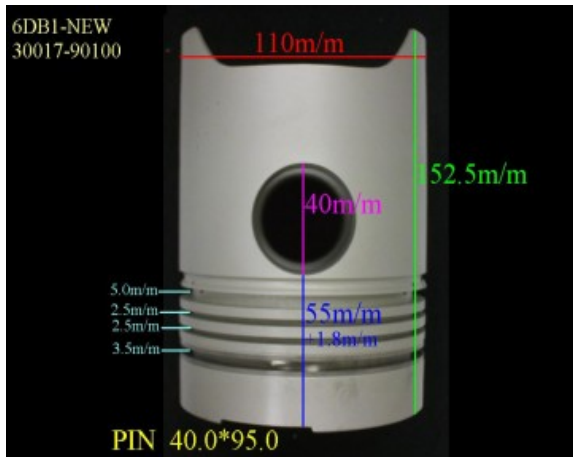

Piston Set – MITSUBISHI

6DB1 30017-90100

Category: Piston Set / MITSUBISHI PISTON SET

Model No: 30017-90100 / Size: STD

The range of our product is covering diesel engine and heavy duty parts, such as

4D31:ME012131,4D31T:ME012858,4D32:ME012174,
4D33:ME016895,ME016897,
4D34:ME012928,ME082584,4D34T:ME013325,ME220470,
4D35:ME014693,
4D56:MD304835,4DQ5:30617-57105,4DR7:ME021861,
4M40:ME200689,
4M40T:ME203223,4M41T:ME191470,4M51:ME240047,
6D14:ME032626,6D14T:ME032742,
6D14-2AT:ME072047,6D15:ME032480,ME033934,
6D15-3AT:ME072055,6D16:ME072602,
6D16T:ME072065,6D17:ME072548,6D22:ME052447,
6D22T:ME052664,6D24T:ME151416,
6DB1:30017-90100,6M61:ME131943,8DC7:ME062280,
8DC9:ME062336,8DC11:ME093427,
8M20:ME160286,ME161112,8M21:ME161300,
S4F:36717-41100,S4S:32A17-00100,
S6A2:32517-91100,S6A3:35A17-30100,S6B2:36217-70700,
S6B3:34A17-00200,
S6R2:37517-25100,