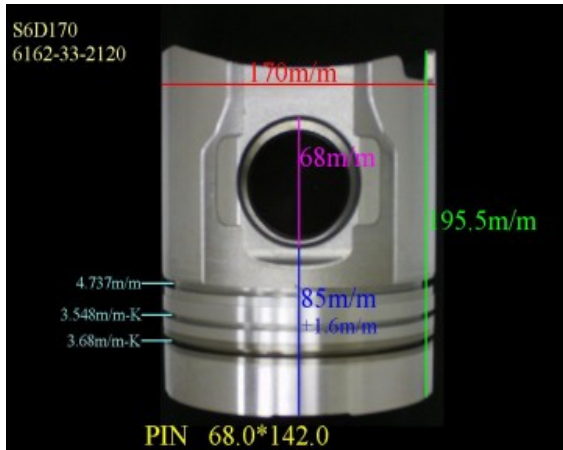

NH220: 6620-31-2110, NT855: 6711-31-2110

Piston Set – KOMATSU

S6D170 6162-33-2120

Category: Piston Set / KOMATSU PISTON SET

Model No: 6162-33-2120 / Size: STD

The range of our product is covering diesel engine and heavy duty parts, such as