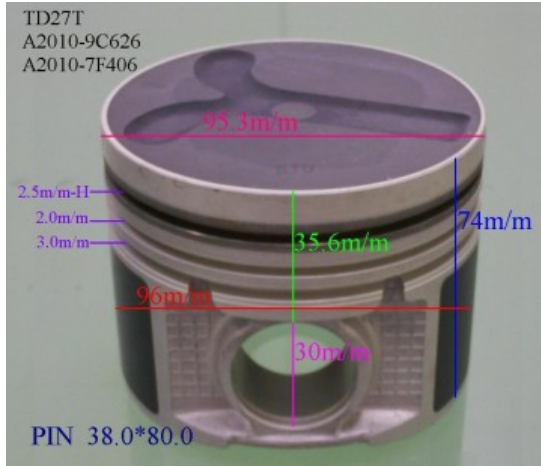

Piston Set – NISSAN

TD27T A2010-7F406

Category: Piston Set / NISSAN PISTON SET

Model No: A2010-7F406 / Size: STD

The range of our product is covering diesel engine and heavy duty parts, such as

BD25:12010-87G11,BD30:12011-54T00,BD30T:12010-96T06,
FD6T:12011-Z5509,FD33:12011-T9313,
FD33T:12010-T9300,FD35:12010-01T04,FD35T:12011-01T03,
FD46:12010-0T312,FE6T:12010-96507,
FE6TA:12010-Z5507,NE6T:12011-95074,NF6TA:12011-95516,
PD6:12011-96007,PD6T:12011-96009,
PE6:12011-96516,PE6T:12011-96564,PE6TB:12011-96000,
PF6:12011-96964,PF6T:12013-96669,
PF6TA:12011-94690,QD32:12010-2S606,SD23:12010-09W10,
TD23:12010-02N07,TD25:12010-44G02,
TD27:12011-43G01,TD27T:12010-31N03,