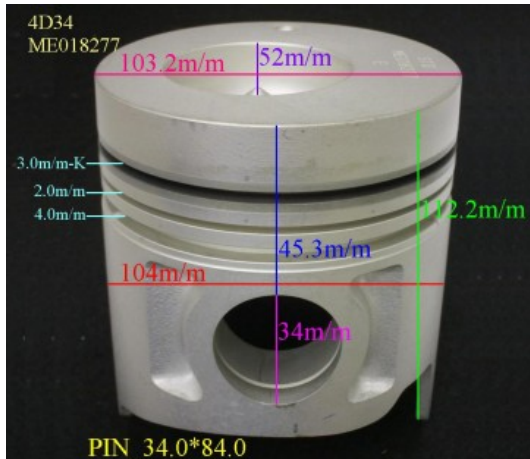

Piston Set – MITSUBISHI

4D34=ME018277

Category: Piston Set / MITSUBISHI PISTON SET

Model No: ME018277 / Size: STD

The range of our product is covering diesel engine and heavy duty parts, such as

4D31:ME012131,4D31T:ME012858,4D32:ME012174,
4D33:ME016895,ME016897,
4D34:ME012928,ME082584,4D34T:ME013325,ME220470,
4D35:ME014693,
4D56:MD304835,4DQ5:30617-57105,4DR7:ME021861,
4M40:ME200689,
4M40T:ME203223,4M41T:ME191470,4M51:ME240047,
6D14:ME032626,6D14T:ME032742,
6D14-2AT:ME072047,6D15:ME032480,ME033934,
6D15-3AT:ME072055,6D16:ME072602,
6D16T:ME072065,6D17:ME072548,6D22:ME052447,
6D22T:ME052664,6D24T:ME151416,
6DB1:30017-90100,6M61:ME131943,8DC7:ME062280,
8DC9:ME062336,8DC11:ME093427,
8M20:ME160286,ME161112,8M21:ME161300,
S4F:36717-41100,S4S:32A17-00100,
S6A2:32517-91100,S6A3:35A17-30100,S6B2:36217-70700,
S6B3:34A17-00200,
S6R2:37517-25100,