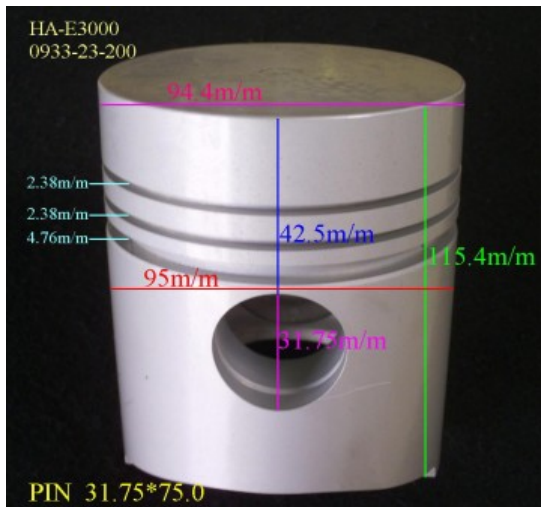

Piston Set – MAZDA

HA/E3000 0933-23-200

Category: Piston Set / MAZDA PISTON SET

Model No: 0933-23-200 / Size: STD

The range of our product is covering diesel engine and heavy duty parts, such as

FE:FE01-23-200,FEJK:FEJK-11-SAOA,HA(T3000):SE01-23-200, HA(E3000):0933-23-200,S5(E2500):S509-99-111, SL:SL07-23-200A,SLT:SL50-11-SAO,TF:TF20-11-SAO, TM(T4500):TM01-11-102,WL-C:WLYE-11-SAO,WLT:WLY8-11-SAO,WL:WLY1-11-SAOC, XA:S501-23-200,