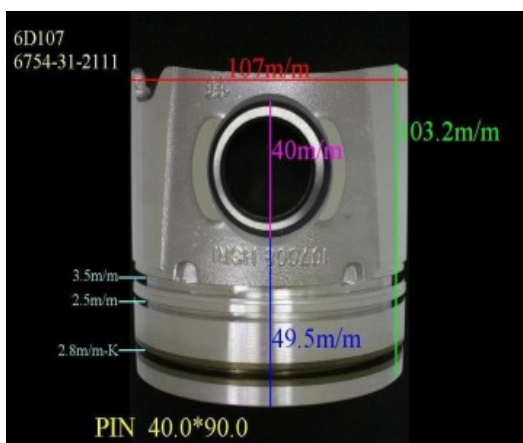

S6D107 6754-31-2111

Category: Piston Set / KOMATSU PISTON SET

Model No: 6754-31-2111 / Size: STD

The range of our product is covering diesel engine and heavy duty parts, such as

S6D95: 6207-31-2141, 6207-31-2120, 6207-31-2180,
S6D105: 6137-32-2130, 6137-32-2110, 6137-32-2010,
6137-31-2020,

S6D108: 6222-31-2110, S6D110: 6138-31-2110,
6138-32-2110, 6138-32-2120,

S6D125: 6151-31-2112, 6151-31-2511,
S6D125E2/SA6D125E2/SAA6D125E3: 6152-32-2510,

S6D140: 6211-31-2111, 6212-31-2151,
SA6D140-1/SA12V140-1: 6212-31-2170,

S6D155: 6128-31-2140, S6D170: 6164-31-2110,
6162-33-2120, 6162-35-2120,

NH220: 6620-31-2110, NT855: 6711-31-2110