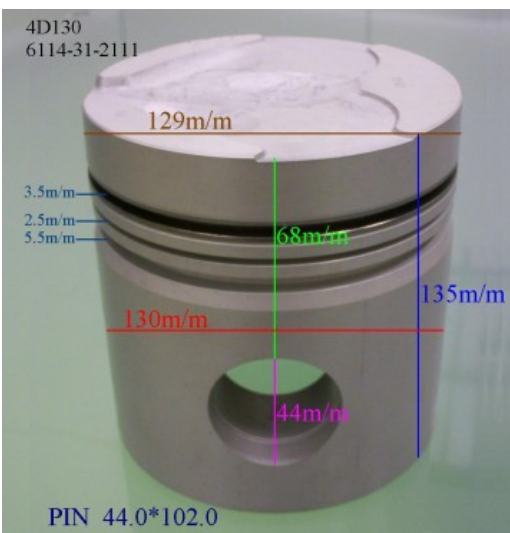

4D130 6114-31-2111

Category: Piston Set / KOMATSU PISTON SET

Model No: 6114-31-2111 / Size: STD

The range of our product is covering diesel engine and heavy duty parts, such as

S6D95: 6207-31-2141, 6207-31-2120, 6207-31-2180,
S6D105: 6137-32-2130, 6137-32-2110, 6137-32-2010,
6137-31-2020,