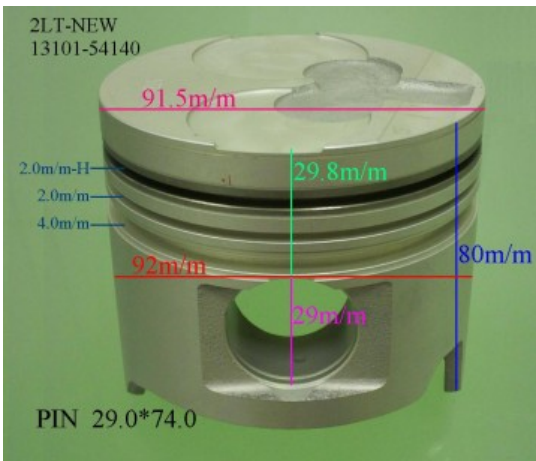

2LII 13101-64140

Category: Piston Set / TOYOTA PISTON SET

Model No: 13101-64140 / Size: STD

We are mainly specialized in Heavy Duty Spare Parts and diesel & gasoline engine spare parts of various Japanese and Korea brands. For Komatsu parts, we can supply all kinds of Komatsu engine models, like 6D95, 6D105, 6D108, S6D110, S6D125, S6D140, S6D155, S6D170, NT855, NH222, etc. For Cummins parts, 3B, 3BT, 4B, 6BT, 6CT, LT10 and caterpillar parts, such as 3304, 3306, 3406, 3408, 3508, 3412, 3512?etc. And for Mitsubishi, we supply S4E, S6E, S4S, S4F, S4K, S6B, S6K, S6A, S6A2, S6A3, S6N, S6R2, S6F, 6D31, 6D34, 6D14, 6D17, 8DC8 ~ 8DC11...etc for industry & marine.