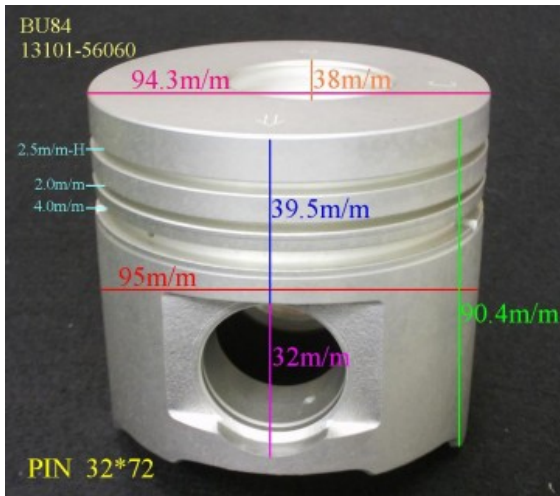

Piston Set – TOYOTA

B/BU84 13101-56060

Category: Piston Set / TOYOTA PISTON SET

Model No: 13101-56060 / Size: STD

We are mainly specialized in Heavy Duty Spare Parts and diesel & gasoline engine spare parts of various Japanese and Korea brands. For Komatsu parts, we can supply all kinds of Komatsu engine models, like 6D95, 6D105, 6D108, S6D110, S6D125, S6D140, S6D155, S6D170, NT855, NH222, etc. For Cummins parts, 3B, 3BT, 4B, 6BT, 6CT, LT10 and caterpillar parts, such as 3304, 3306, 3406, 3408, 3508, 3412, 3512?etc. And for Mitsubishi, we supply S4E, S6E, S4S, S4F, S4K, S6B, S6K, S6A, S6A2, S6A3, S6N, S6R2, S6F, 6D31, 6D34, 6D14, 6D17, 8DC8 ~ 8DC11...etc for industry & marine.