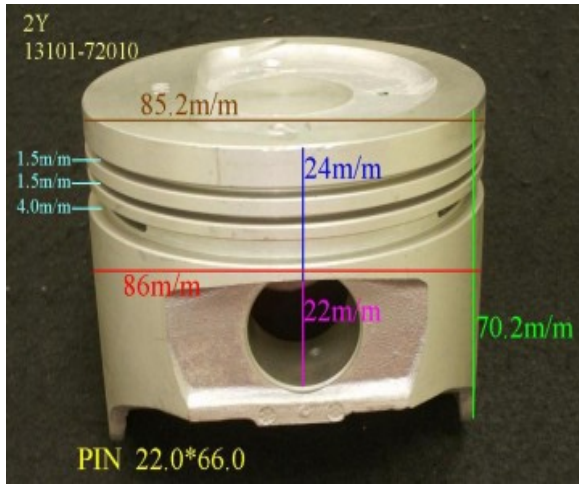

Piston Set – TOYOTA

2Y 13101-72010

Category: Piston Set / TOYOTA PISTON SET

Model No: 13101-72010 / Size: STD

We are mainly specialized in Heavy Duty Spare Parts and diesel & gasoline engine spare parts of various Japanese and Korea brands. For Komatsu parts, we can supply all kinds of Komatsu engine models, like 6D95, 6D105, 6D108, S6D110, S6D125, S6D140, S6D155, S6D170, NT855, NH222, etc. For Cummins parts, 3B, 3BT, 4B, 6BT, 6CT, LT10 and caterpillar parts, such as 3304, 3306, 3406, 3408, 3508, 3412, 3512?etc. And for Mitsubishi, we supply S4E, S6E, S4S, S4F, S4K, S6B, S6K, S6A, S6A2, S6A3, S6N, S6R2, S6F, 6D31, 6D34, 6D14, 6D17, 8DC8 ~ 8DC11...etc for industry & marine.