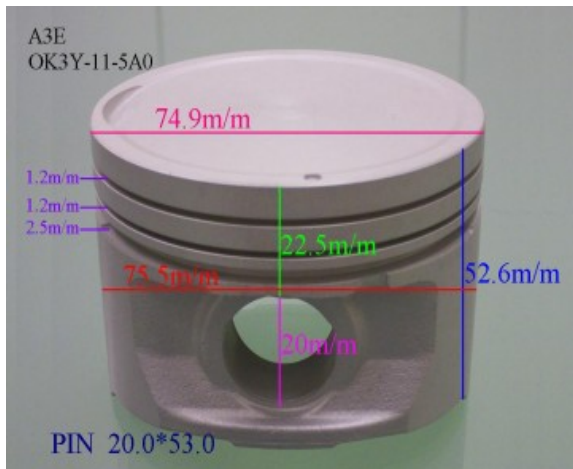

Piston Set – KIA

A3E OK3Y-11-5A0

Category: Piston Set / KIA PISTON SET

Model No: OK3Y-11-5A0 / Size: STD

We are mainly specialized in Heavy Duty Spare Parts and diesel & gasoline engine spare parts of various Japanese and Korea brands. For Komatsu parts, we can supply all kinds of Komatsu engine models, like 6D95, 6D105, 6D108, S6D110, S6D125, S6D140, S6D155, S6D170, NT855, NH222, etc. For Cummins parts, 3B, 3BT, 4B, 6BT, 6CT, LT10 and caterpillar parts, such as 3304, 3306, 3406, 3408, 3508, 3412, 3512?etc. And for Mitsubishi, we supply S4E, S6E, S4S, S4F, S4K, S6B, S6K, S6A, S6A2, S6A3, S6N, S6R2, S6F, 6D31, 6D34, 6D14, 6D17, 8DC8 ~ 8DC11...etc for industry & marine.