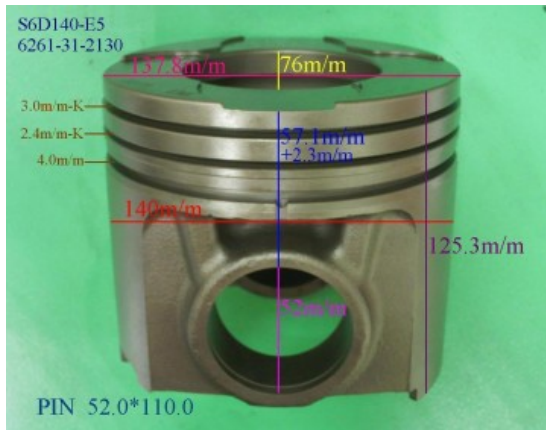

S6D140-E5 6261-31-2130

Category: Piston Set / KOMATSU PISTON SET

Model No: 6261-31-2130 / Size: STD

The range of our product is covering diesel engine and heavy duty parts, such as

S6D95: 6207-31-2141, 6207-31-2120, 6207-31-2180,
S6D105: 6137-32-2130, 6137-32-2110, 6137-32-2010,
6137-31-2020,