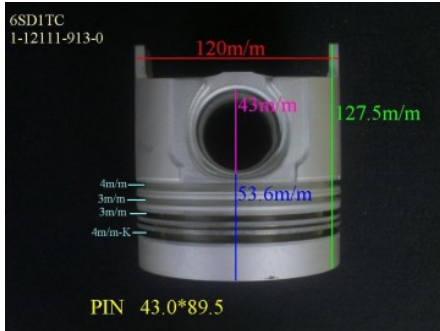

Piston Set – ISUZU

6SD1T 1-12111-913-0

Category: Piston Set / ISUZU PISTON SET

Model No: 1-12111-913-0 / Size: STD

The range of our product is covering diesel engine and heavy duty parts,

4BD1T:8-94154-734-0,4BE1:8-94438-989-1,4HE1TC:8-97176-653-0,
4HF1:8-97095-585-0,4HG1:8-97221-666-0,4HG1T:8-97221-706-1,
4HJ1:8-97221-454-0,4HL1:8-97312643-0,4JA1:8-97089-892-0,
4JA1T:8-97176-691-0,4JB1T:8-94390-621-0,4JG1:8-97220-604-0,
4JG2:8-97176-622-0,4JG2T:8-97176-6240,4JH1:8-97941-047-3,
4JK1:8-97555-672-2,6BD1:5-12111-068-0,6BD1T:1-12111-773-0,
6BF1:1-12111-345-0,6BG1:1-12111-377-4,6BG1T:1-12111-761-0,
6BG1TC:1-12111-626-0,6BG1T-4RING:8-97254-351-0,
6HE1T:8-94391-596-1,6HH1:8-97391-598-0,6HK1:1-12111-976-0,
6HK1T:8-98023-526-1, 6SD1T:1-12111-555-1,
6SD1TC:1-12111-913-0,6SD1T-4RING:1-12111-842-0,
6WG1:1-12111-937-0,6RB1TC:1-12111-648-0,DA120:1-12111-126-0,
DA640:1-12111-867-0,