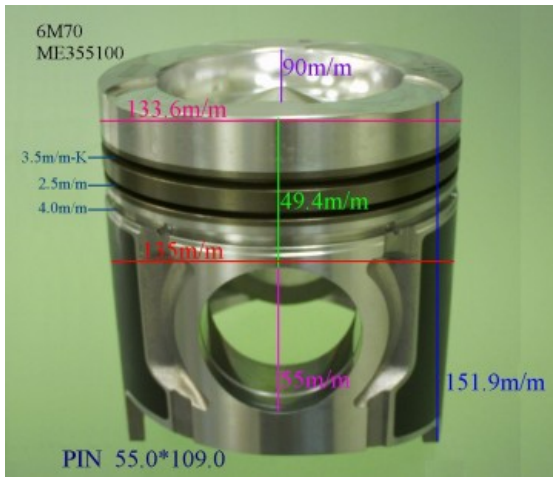

Piston Set – MITSUBISHI

6M70 ME355100

Category: Piston Set / MITSUBISHI PISTON SET

Model No: ME355100 / Size: STD

The range of our product is covering diesel engine and heavy duty parts, such as

4D31:ME012131,4D31T:ME012858,4D32:ME012174,
4D33:ME016895,ME016897,
4D34:ME012928,ME082584,4D34T:ME013325,ME220470,
4D35:ME014693,
4D56:MD304835,4DQ5:30617-57105,4DR7:ME021861,
4M40:ME200689,
4M40T:ME203223,4M41T:ME191470,4M51:ME240047,
6D14:ME032626,6D14T:ME032742,
6D14-2AT:ME072047,6D15:ME032480,ME033934,
6D15-3AT:ME072055,6D16:ME072602,
6D16T:ME072065,6D17:ME072548,6D22:ME052447,
6D22T:ME052664,6D24T:ME151416,
6DB1:30017-90100,6M61:ME131943,8DC7:ME062280,
8DC9:ME062336,8DC11:ME093427,
8M20:ME160286,ME161112,8M21:ME161300,
S4F:36717-41100,S4S:32A17-00100,
S6A2:32517-91100,S6A3:35A17-30100,S6B2:36217-70700,
S6B3:34A17-00200,
S6R2:37517-25100,