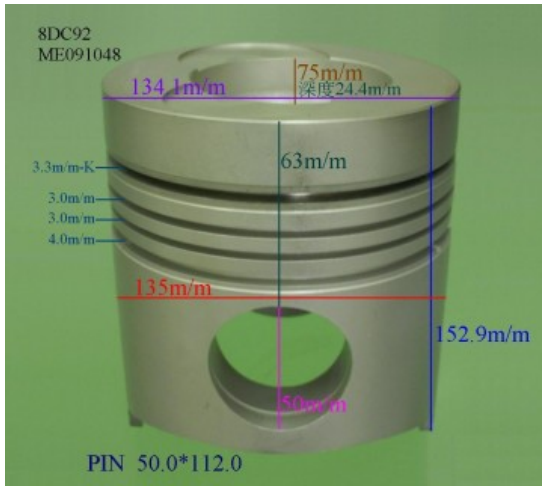

Piston Set – MITSUBISHI

8DC92A ME091048

Category: Piston Set / MITSUBISHI PISTON SET

Model No: ME091048 / Size: STD

The range of our product is covering diesel engine and heavy duty parts, such as

4D31:ME012131,4D31T:ME012858,4D32:ME012174,
4D33:ME016895,ME016897,
4D34:ME012928,ME082584,4D34T:ME013325,ME220470,
4D35:ME014693,
4D56:MD304835,4DQ5:30617-57105,4DR7:ME021861,
4M40:ME200689,
4M40T:ME203223,4M41T:ME191470,4M51:ME240047,
6D14:ME032626,6D14T:ME032742,
6D14-2AT:ME072047,6D15:ME032480,ME033934,
6D15-3AT:ME072055,6D16:ME072602,
6D16T:ME072065,6D17:ME072548,6D22:ME052447,
6D22T:ME052664,6D24T:ME151416,
6DB1:30017-90100,6M61:ME131943,8DC7:ME062280,
8DC9:ME062336,8DC11:ME093427,
8M20:ME160286,ME161112,8M21:ME161300,
S4F:36717-41100,S4S:32A17-00100,
S6A2:32517-91100,S6A3:35A17-30100,S6B2:36217-70700,
S6B3:34A17-00200,
S6R2:37517-25100,