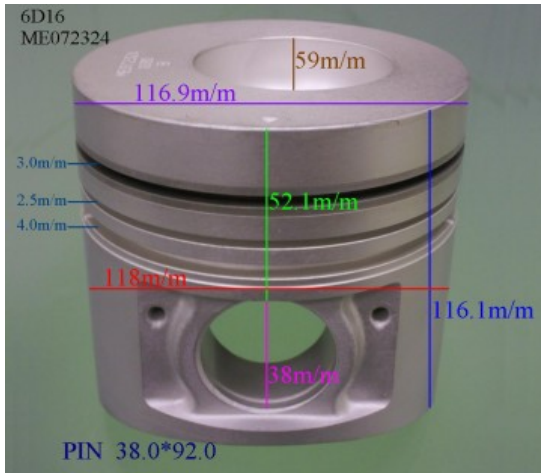

Piston Set – MITSUBISHI

6D16 ME072324

Category: Piston Set / MITSUBISHI PISTON SET

Model No: ME072324 / Size: STD

The range of our product is covering diesel engine and heavy duty parts, such as

4D31:ME012131,4D31T:ME012858,4D32:ME012174,
4D33:ME016895,ME016897,
4D34:ME012928,ME082584,4D34T:ME013325,ME220470,
4D35:ME014693,
4D56:MD304835,4DQ5:30617-57105,4DR7:ME021861,
4M40:ME200689,
4M40T:ME203223,4M41T:ME191470,4M51:ME240047,
6D14:ME032626,6D14T:ME032742,
6D14-2AT:ME072047,6D15:ME032480,ME033934,
6D15-3AT:ME072055,6D16:ME072602,
6D16T:ME072065,6D17:ME072548,6D22:ME052447,
6D22T:ME052664,6D24T:ME151416,
6DB1:30017-90100,6M61:ME131943,8DC7:ME062280,
8DC9:ME062336,8DC11:ME093427,
8M20:ME160286,ME161112,8M21:ME161300,
S4F:36717-41100,S4S:32A17-00100,
S6A2:32517-91100,S6A3:35A17-30100,S6B2:36217-70700,
S6B3:34A17-00200,
S6R2:37517-25100,