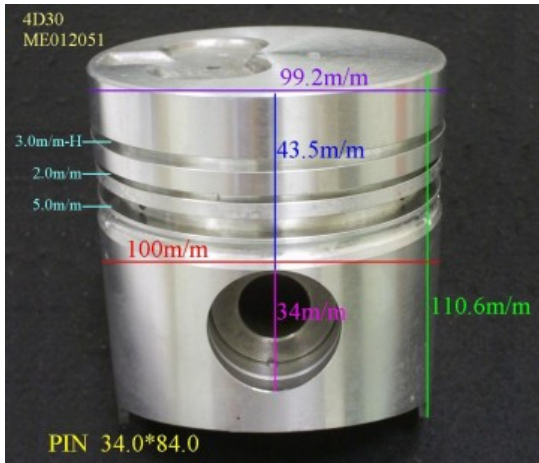

Piston Set – MITSUBISHI

4D30

Category: Piston Set / MITSUBISHI PISTON SET

Model No: ME012051 / Size: STD

The range of our product is covering diesel engine and heavy duty parts, such as

4D31:ME012131,4D31T:ME012858,4D32:ME012174,
4D33:ME016895,ME016897,
4D34:ME012928,ME082584,4D34T:ME013325,ME220470,
4D35:ME014693,
4D56:MD304835,4DQ5:30617-57105,4DR7:ME021861,
4M40:ME200689,
4M40T:ME203223,4M41T:ME191470,4M51:ME240047,
6D14:ME032626,6D14T:ME032742,
6D14-2AT:ME072047,6D15:ME032480,ME033934,
6D15-3AT:ME072055,6D16:ME072602,
6D16T:ME072065,6D17:ME072548,6D22:ME052447,
6D22T:ME052664,6D24T:ME151416,
6DB1:30017-90100,6M61:ME131943,8DC7:ME062280,
8DC9:ME062336,8DC11:ME093427,
8M20:ME160286,ME161112,8M21:ME161300,
S4F:36717-41100,S4S:32A17-00100,
S6A2:32517-91100,S6A3:35A17-30100,S6B2:36217-70700,
S6B3:34A17-00200,
S6R2:37517-25100,