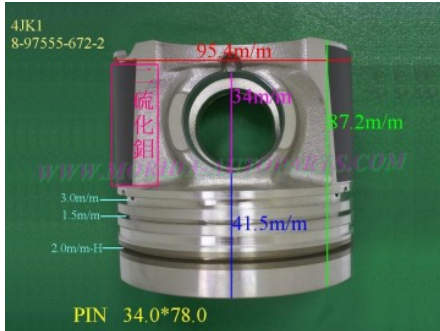

Piston Set – ISUZU

4JK1 8-97555-672-2

Category: Piston Set / ISUZU PISTON SET

Model No: 8-97555-672-2 / Size: STD

The range of our product is covering diesel engine and heavy duty parts,

4BD1T:8-94154-734-0,4BE1:8-94438-989-1,4HE1TC:8-97176-653-0,
4HF1:8-97095-585-0,4HG1:8-97221-666-0,4HG1T:8-97221-706-1,
4HJ1:8-97221-454-0,4HL1:8-97312643-0,4JA1:8-97089-892-0,
4JA1T:8-97176-691-0,4JB1T:8-94390-621-0,4JG1:8-97220-604-0,
4JG2:8-97176-622-0,4JG2T:8-97176-6240,4JH1:8-97941-047-3,4JK1:8-9
7555-672-2,6BD1:5-12111-068-0,6BD1T:1-12111-773-0,
6BF1:1-12111-345-0,6BG1:1-12111-377-4,6BG1T:1-12111-761-0,
6BG1TC:1-12111-626-0,6BG1T-4RING:8-97254-351-0,6HE1T:8-94391-5
96-1,6HH1:8-97391-598-0,6HK1:1-12111-976-0,
6HK1T:8-98023-526-1, 6SD1T:1-12111-555-1,
6SD1TC:1-12111-913-0,6SD1T-4RING:1-12111-842-0,
6WG1:1-12111-937-0,6RB1TC:1-12111-648-0,DA120:1-12111-126-0,
DA640:1-12111-867-0,