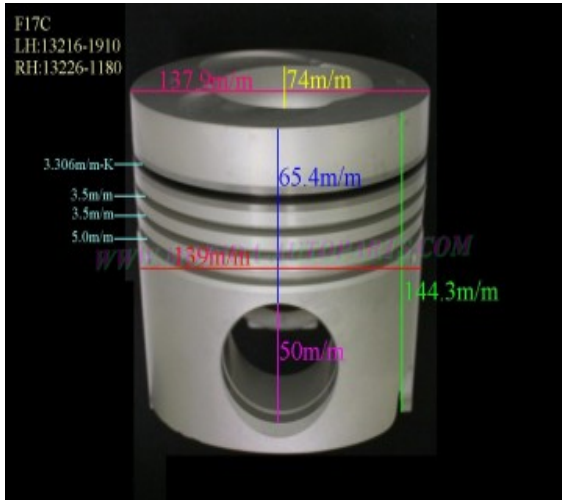

Piston Set – HINO

F17C L=13216-1910 R=13226-1180

Category: Piston Set / HINO PISTON SET

Model No: L=13216-1910 R=13226-1180 / Size: STD

The range of our product is covering diesel engine and heavy duty parts, such as

DM100:13216-1120,DS50:13216-1050,DS70:13216-1040,
E13C:13211-0200,EF550:13216-1560,13226-1140,
EF750:13216-1170,13216-1860,EH300:13216-1160,
EH700:13216-1181,EK100:13216-1224,EK130T:13216-219,
EK200:13216-1530,EP100:13216-1420,EP100T:13216-1450,
ER200:13216-1281,F17E:13216-2210,13226-1210,
F20C:13216-2323,13226-2163,F21C:13216-2661,
13226-1311,
HO6CT:13216-1540,HO7C:13216-2300,HO7CT:13216-2430,
HO7D:13216-1980,JO8C:13216-2631,JO8CT:13306-1080,
P11C:13211-2723,13211-2700,PO9CT:13216-2460,
WO4CT:13216-0010,13216-2210,WO4D:13216-2220,
WO4DT:13216-3201,13216-3250,WO6D:13216-1470,