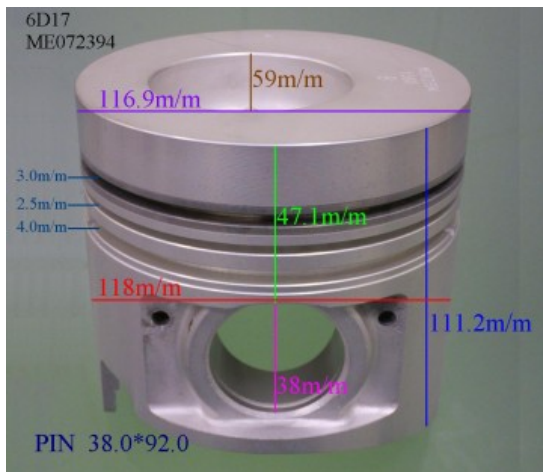

Piston Set – MITSUBISHI

6D17 ME072394

Category: Piston Set / MITSUBISHI PISTON SET

Model No: ME072394 / Size: STD

The range of our product is covering diesel engine and heavy duty parts, such as

4D31:ME012131,4D31T:ME012858,4D32:ME012174,
4D33:ME016895,ME016897,
4D34:ME012928,ME082584,4D34T:ME013325,ME220470,
4D35:ME014693,
4D56:MD304835,4DQ5:30617-57105,4DR7:ME021861,
4M40:ME200689,
4M40T:ME203223,4M41T:ME191470,4M51:ME240047,
6D14:ME032626,6D14T:ME032742,
6D14-2AT:ME072047,6D15:ME032480,ME033934,
6D15-3AT:ME072055,6D16:ME072602,
6D16T:ME072065,6D17:ME072548,6D22:ME052447,
6D22T:ME052664,6D24T:ME151416,
6DB1:30017-90100,6M61:ME131943,8DC7:ME062280,
8DC9:ME062336,8DC11:ME093427,
8M20:ME160286,ME161112,8M21:ME161300,
S4F:36717-41100,S4S:32A17-00100,
S6A2:32517-91100,S6A3:35A17-30100,S6B2:36217-70700,
S6B3:34A17-00200,
S6R2:37517-25100,