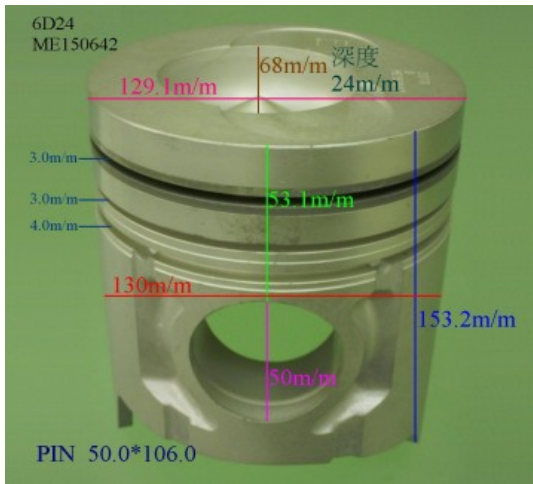

Piston Set – MITSUBISHI

6D24 ME150642

Category: Piston Set / MITSUBISHI PISTON SET

Model No: ME150642 / Size: STD

The range of our product is covering diesel engine and heavy duty parts, such as

4D31:ME012131,4D31T:ME012858,4D32:ME012174,
4D33:ME016895,ME016897,
4D34:ME012928,ME082584,4D34T:ME013325,ME220470,
4D35:ME014693,
4D56:MD304835,4DQ5:30617-57105,4DR7:ME021861,
4M40:ME200689,
4M40T:ME203223,4M41T:ME191470,4M51:ME240047,
6D14:ME032626,6D14T:ME032742,
6D14-2AT:ME072047,6D15:ME032480,ME033934,
6D15-3AT:ME072055,6D16:ME072602,
6D16T:ME072065,6D17:ME072548,6D22:ME052447,
6D22T:ME052664,6D24T:ME151416,
6DB1:30017-90100,6M61:ME131943,8DC7:ME062280,
8DC9:ME062336,8DC11:ME093427,
8M20:ME160286,ME161112,8M21:ME161300,
S4F:36717-41100,S4S:32A17-00100,
S6A2:32517-91100,S6A3:35A17-30100,S6B2:36217-70700,
S6B3:34A17-00200,
S6R2:37517-25100,