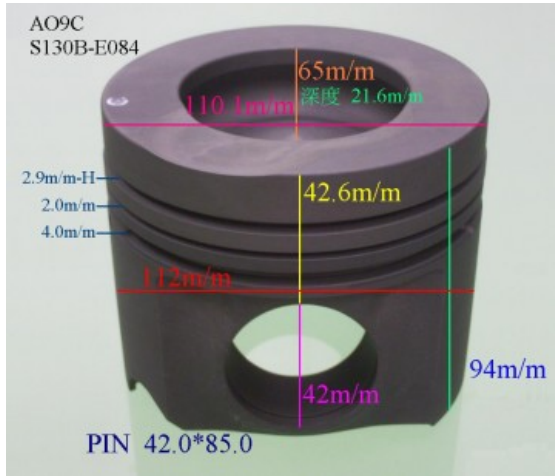

Piston Set – HINO

AO9C S130B-E084

Category: Piston Set / HINO PISTON SET

Model No: S130B-E084 / Size: STD

The range of our product is covering diesel engine and heavy duty parts, such as

DM100:13216-1120,DS50:13216-1050,DS70:13216-1040,
E13C:13211-0200,EF550:13216-1560,13226-1140,
EF750:13216-1170,13216-1860,EH300:13216-1160,
EH700:13216-1181,EK100:13216-1224,EK130T:13216-219,
EK200:13216-1530,EP100:13216-1420,EP100T:13216-1450,
ER200:13216-1281,F17E:13216-2210,13226-1210,
F20C:13216-2323,13226-2163,F21C:13216-2661,
13226-1311,
HO6CT:13216-1540,HO7C:13216-2300,HO7CT:13216-2430,
HO7D:13216-1980,JO8C:13216-2631,JO8CT:13306-1080,
P11C:13211-2723,13211-2700,PO9CT:13216-2460,
WO4CT:13216-0010,13216-2210,WO4D:13216-2220,
WO4DT:13216-3201,13216-3250,WO6D:13216-1470,