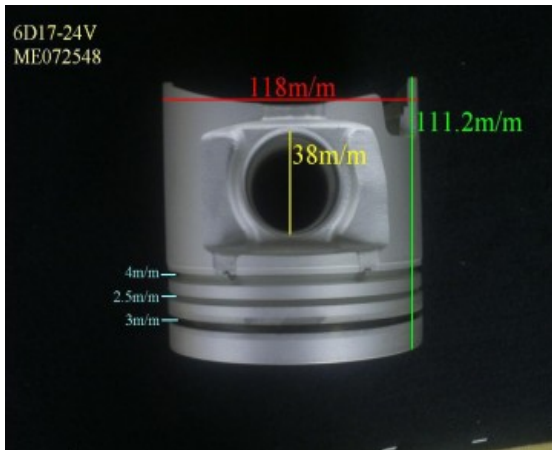

Piston Set – MITSUBISHI

6D17-24V ME072548

Category: Piston Set / MITSUBISHI PISTON SET

Model No: ME072548 / Size: STD

The range of our product is covering diesel engine and heavy duty parts, such as

4D31:ME012131,4D31T:ME012858,4D32:ME012174,
4D33:ME016895,ME016897,
4D34:ME012928,ME082584,4D34T:ME013325,ME220470,
4D35:ME014693,
4D56:MD304835,4DQ5:30617-57105,4DR7:ME021861,
4M40:ME200689,
4M40T:ME203223,4M41T:ME191470,4M51:ME240047,
6D14:ME032626,6D14T:ME032742,
6D14-2AT:ME072047,6D15:ME032480,ME033934,
6D15-3AT:ME072055,6D16:ME072602,
6D16T:ME072065,6D17:ME072548,6D22:ME052447,
6D22T:ME052664,6D24T:ME151416,
6DB1:30017-90100,6M61:ME131943,8DC7:ME062280,
8DC9:ME062336,8DC11:ME093427,
8M20:ME160286,ME161112,8M21:ME161300,
S4F:36717-41100,S4S:32A17-00100,
S6A2:32517-91100,S6A3:35A17-30100,S6B2:36217-70700,
S6B3:34A17-00200,
S6R2:37517-25100,