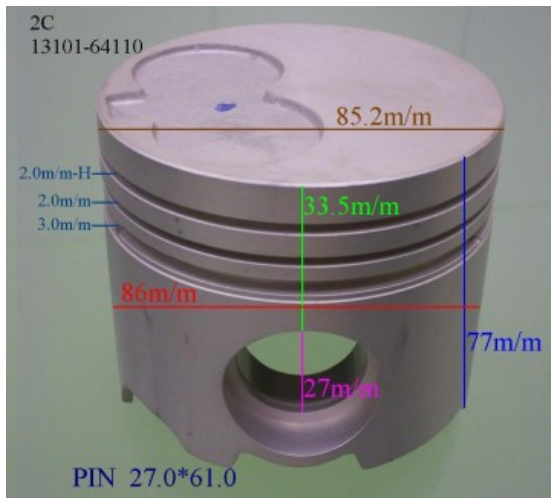

Piston Set – TOYOTA

2C 13101-64110

Category: Piston Set / TOYOTA PISTON SET

Model No: 13101-64110 / Size: STD

We are mainly specialized in Heavy Duty Spare Parts and diesel & gasoline engine spare parts of various Japanese and Korea brands. For Komatsu parts, we can supply all kinds of Komatsu engine models, like 6D95, 6D105, 6D108, S6D110, S6D125, S6D140, S6D155, S6D170, NT855, NH222, etc. For Cummins parts, 3B, 3BT, 4B, 6BT, 6CT, LT10 and caterpillar parts, such as 3304, 3306, 3406, 3408, 3508, 3412, 3512?etc. And for Mitsubishi, we supply S4E, S6E, S4S, S4F, S4K, S6B, S6K, S6A, S6A2, S6A3, S6N, S6R2, S6F, 6D31, 6D34, 6D14, 6D17, 8DC8 ~ 8DC11...etc for industry & marine.