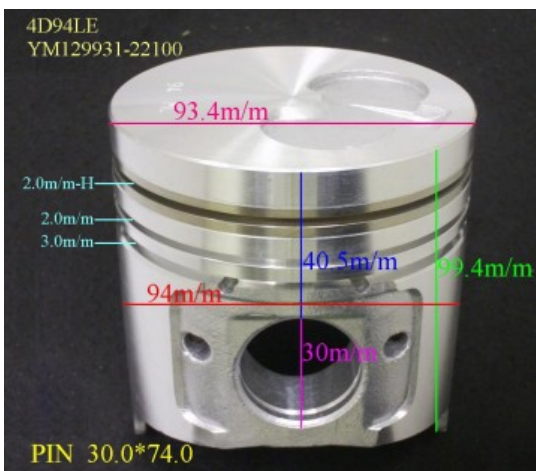

4D94LE

Category: Piston Set / YANMAR PISTON SET

Model No: YM129931-22100 / Size: STD

The range of our product is covering diesel engine and heavy duty parts, such as
3S15,4D84,4D94LE,4TNE98,4TNV98,6GH-STE,6GH-UTE,
6LA-AKUT,6LA-DT,6LA-HST