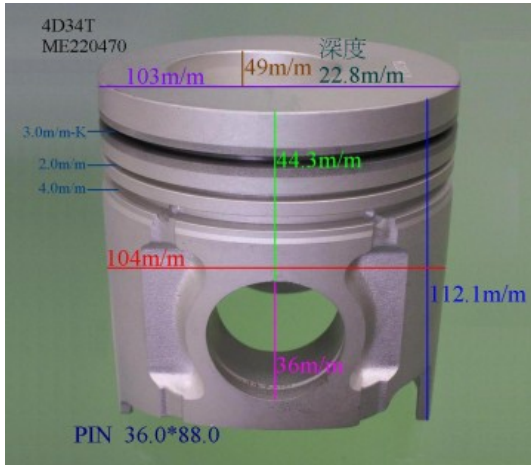

Piston Set – MITSUBISHI

4D34T=ME220470

Category: Piston Set / MITSUBISHI PISTON SET

Model No: ME220470 / Size: STD

The range of our product is covering diesel engine and heavy duty parts, such as

4D31:ME012131,4D31T:ME012858,4D32:ME012174,
4D33:ME016895,ME016897,
4D34:ME012928,ME082584,4D34T:ME013325,ME220470,
4D35:ME014693,
4D56:MD304835,4DQ5:30617-57105,4DR7:ME021861,
4M40:ME200689,
4M40T:ME203223,4M41T:ME191470,4M51:ME240047,
6D14:ME032626,6D14T:ME032742,
6D14-2AT:ME072047,6D15:ME032480,ME033934,
6D15-3AT:ME072055,6D16:ME072602,
6D16T:ME072065,6D17:ME072548,6D22:ME052447,
6D22T:ME052664,6D24T:ME151416,
6DB1:30017-90100,6M61:ME131943,8DC7:ME062280,
8DC9:ME062336,8DC11:ME093427,
8M20:ME160286,ME161112,8M21:ME161300,
S4F:36717-41100,S4S:32A17-00100,
S6A2:32517-91100,S6A3:35A17-30100,S6B2:36217-70700,
S6B3:34A17-00200,
S6R2:37517-25100,