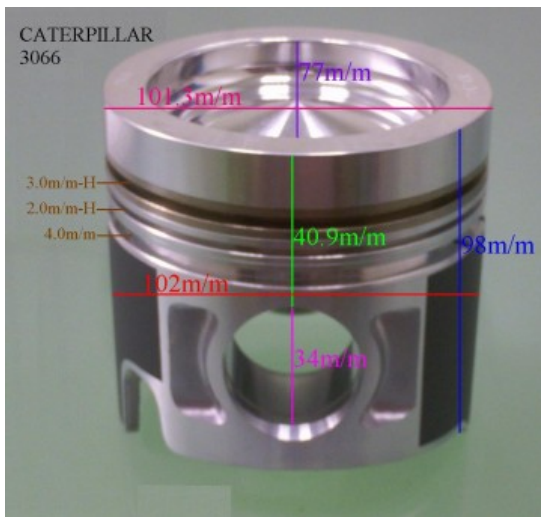

3066

Category: Piston Set / CATERPILLAR PISTON SET

Model No: 3066 / Size: STD

We are mainly specialized in Heavy Duty Spare Parts and diesel & gasoline engine spare parts of various Japanese and Korea brands. For Komatsu parts, we can supply all kinds of Komatsu engine models, like 6D95, 6D105, 6D108, S6D110, S6D125, S6D140, S6D155, S6D170, NT855, NH222, etc. For Cummins parts, 3B, 3BT, 4B, 6BT, 6CT, LT10 and caterpillar parts, such as 3304, 3306, 3406, 3408, 3508, 3412, 3512?etc. And for Mitsubishi, we supply S4E, S6E, S4S, S4F, S4K, S6B, S6K, S6A, S6A2, S6A3, S6N, S6R2, S6F, 6D31, 6D34, 6D14, 6D17, 8DC8 ~ 8DC11...etc for industry & marine.