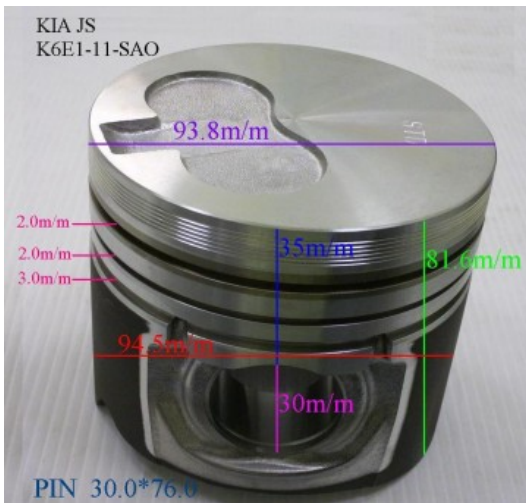

Piston Set – KIA

JS K6E1-11-SAO

Category: Piston Set / KIA PISTON SET

Model No: K6E1-11-SAO / Size: STD

We are mainly specialized in Heavy Duty Spare Parts and diesel & gasoline engine spare parts of various Japanese and Korea brands. For Komatsu parts, we can supply all kinds of Komatsu engine models, like 6D95, 6D105, 6D108, S6D110, S6D125, S6D140, S6D155, S6D170, NT855, NH222, etc. For Cummins parts, 3B, 3BT, 4B, 6BT, 6CT, LT10 and caterpillar parts, such as 3304, 3306, 3406, 3408, 3508, 3412, 3512?etc. And for Mitsubishi, we supply S4E, S6E, S4S, S4F, S4K, S6B, S6K, S6A, S6A2, S6A3, S6N, S6R2, S6F, 6D31, 6D34, 6D14, 6D17, 8DC8 ~ 8DC11...etc for industry & marine.