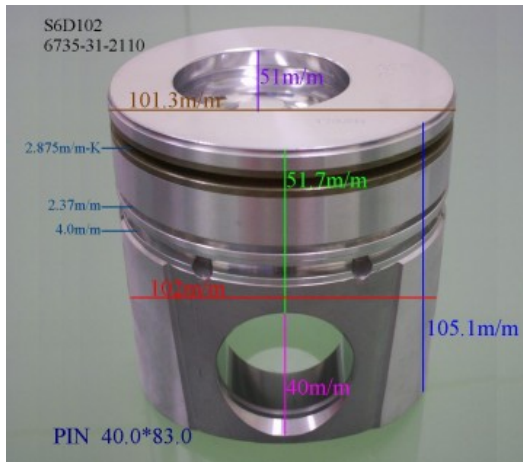

S6D102 6735-31-2110

Category: Piston Set / KOMATSU PISTON SET

Model No: 6735-31-2110 / Size: STD

The range of our product is covering diesel engine and heavy duty parts, such as

S6D95: 6207-31-2141, 6207-31-2120, 6207-31-2180,
S6D105: 6137-32-2130, 6137-32-2110, 6137-32-2010,
6137-31-2020,