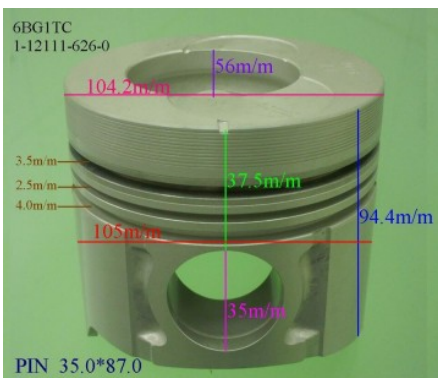

6BG1TC 1-12111-626-0

Category: Piston Set / ISUZU PISTON SET

Model No: 1-12111-626-0 / Size: STD

The range of our product is covering diesel engine and heavy duty parts,

4BD1T:8-94154-734-0,4BE1:8-94438-989-1,4HE1TC:8-97176-653-0,
4HF1:8-97095-585-0,4HG1:8-97221-666-0,4HG1T:8-97221-706-1,
4HJ1:8-97221-454-0,4HL1:8-97312643-0,4JA1:8-97089-892-0,
4JA1T:8-97176-691-0,4JB1T:8-94390-621-0,4JG1:8-97220-604-0,
4JG2:8-97176-622-0,4JG2T:8-97176-6240,4JH1:8-97941-047-3,
4JK1:8-97555-672-2,6BD1:5-12111-068-0,6BD1T:1-12111-773-0,
6BF1:1-12111-345-0,6BG1:1-12111-377-4,6BG1T:1-12111-761-0,
6BG1TC:1-12111-626-0,6BG1T-4RING:8-97254-351-0,
6HE1T:8-94391-596-1,6HH1:8-97391-598-0,6HK1:1-12111-976-0,
6HK1T:8-98023-526-1, 6SD1T:1-12111-555-1,
6SD1TC:1-12111-913-0,6SD1T-4RING:1-12111-842-0,
6WG1:1-12111-937-0,6RB1TC:1-12111-648-0, DA120:1-12111-126-0,
DA640:1-12111-867-0,