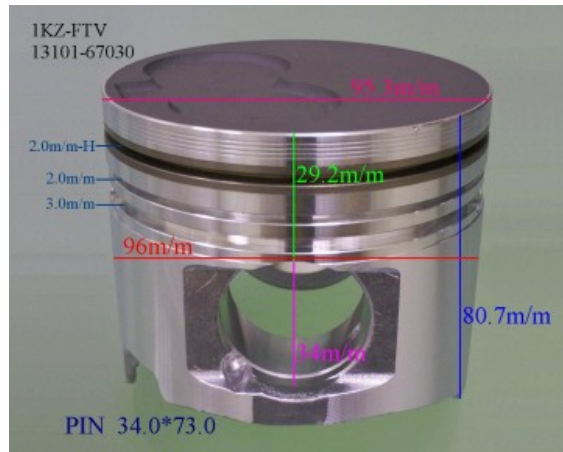

1KZ-FTV 13101-67030

Category: Piston Set / TOYOTA PISTON SET

Model No: 13101-67030 / Size: STD

We are mainly specialized in Heavy Duty Spare Parts and diesel & gasoline engine spare parts of various Japanese and Korea brands. For Komatsu parts, we can supply all kinds of Komatsu engine models, like 6D95, 6D105, 6D108, S6D110, S6D125, S6D140, S6D155, S6D170, NT855, NH222, etc. For Cummins parts, 3B, 3BT, 4B, 6BT, 6CT, LT10 and caterpillar parts, such as 3304, 3306, 3406, 3408, 3508, 3412, 3512?etc. And for Mitsubishi, we supply S4E, S6E, S4S, S4F, S4K, S6B, S6K, S6A, S6A2, S6A3, S6N, S6R2, S6F, 6D31, 6D34, 6D14, 6D17, 8DC8 ~ 8DC11...etc for industry & marine.