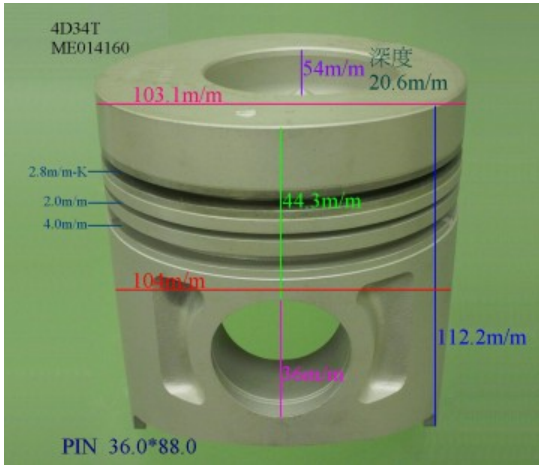

Piston Set – MITSUBISHI

4D34T=ME014160

Category: Piston Set / MITSUBISHI PISTON SET

Model No: ME014160 / Size: STD

The range of our product is covering diesel engine and heavy duty parts, such as

4D31:ME012131,4D31T:ME012858,4D32:ME012174,
4D33:ME016895,ME016897,
4D34:ME012928,ME082584,4D34T:ME013325,ME220470,
4D35:ME014693,
4D56:MD304835,4DQ5:30617-57105,4DR7:ME021861,
4M40:ME200689,
4M40T:ME203223,4M41T:ME191470,4M51:ME240047,
6D14:ME032626,6D14T:ME032742,
6D14-2AT:ME072047,6D15:ME032480,ME033934,
6D15-3AT:ME072055,6D16:ME072602,
6D16T:ME072065,6D17:ME072548,6D22:ME052447,
6D22T:ME052664,6D24T:ME151416,
6DB1:30017-90100,6M61:ME131943,8DC7:ME062280,
8DC9:ME062336,8DC11:ME093427,
8M20:ME160286,ME161112,8M21:ME161300,
S4F:36717-41100,S4S:32A17-00100,
S6A2:32517-91100,S6A3:35A17-30100,S6B2:36217-70700,
S6B3:34A17-00200,
S6R2:37517-25100,