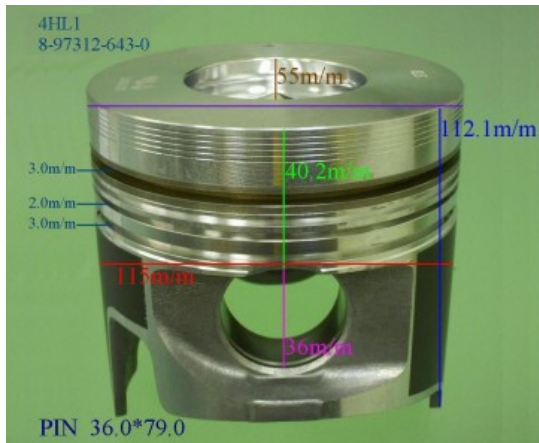

Piston Set – ISUZU

4HL1 8-97312-643-0

Category: Piston Set / ISUZU PISTON SET

Model No: 8-97312-643-0 / Size: STD

The range of our product is covering diesel engine and heavy duty parts,

4BD1T:8-94154-734-0,4BE1:8-94438-989-1,
4HE1TC:8-97176-653-0,4HF1:8-97095-585-0,
4HG1:8-97221-666-0,4HG1T:8-97221-706-1,
4HJ1:8-97221-454-0,4HL1:8-97312643-0,
4JA1:8-97089-892-0,4JA1T:8-97176-691-0,
4JB1T:8-94390-621-0,4JG1:8-97220-604-0,
4JG2:8-97176-622-0,4JG2T:8-97176-6240,
4JH1:8-97941-047-3,4JK1:8-97555-672-2,
6BD1:5-12111-068-0,6BD1T:1-12111-773-0,
6BF1:1-12111-345-0,6BG1:1-12111-377-4,
6BG1T:1-12111-761-0,6BG1TC:1-12111-626-0,
6BG1T-4RING:8-97254-351-0,6HE1T:8-94391-596-1,
6HH1:8-97391-598-0,6HK1:1-12111-976-0,
6HK1T:8-98023-526-1, 6SD1T:1-12111-555-1,
6SD1TC:1-12111-913-0,6SD1T-4RING:1-12111-842-0,
DA120:1-12111-126-0, DA640:1-12111-867-0,