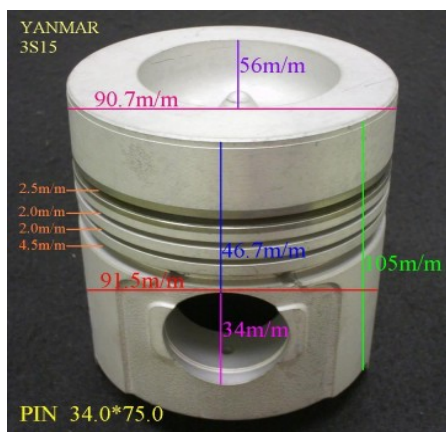

3S15

Category: Piston Set / YANMAR PISTON SET

Model No: 3S15 / Size: STD

The range of our product is covering diesel engine and heavy duty parts, such as 3S15,4D84,4D94LE,4TNE98,4TNV98,6GH-STE,6GH-UTE, 6LA-AKUT,6LA-DT,6LA-HST