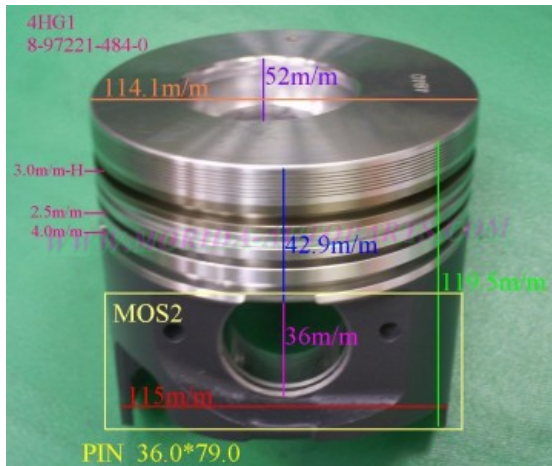

Piston Set – ISUZU

4HG1 8-97221-484-0

Category: Piston Set / ISUZU PISTON SET

Model No: 8-97221-484-0 / Size: STD

The range of our product is covering diesel engine and heavy duty parts,

4BD1T:8-94154-734-0,4BE1:8-94438-989-1,
4HE1TC:8-97176-653-0,4HF1:8-97095-585-0,
4HG1:8-97221-666-0,4HG1T:8-97221-706-1,
4HJ1:8-97221-454-0,4HL1:8-97312643-0,
4JA1:8-97089-892-0,4JA1T:8-97176-691-0,
4JB1T:8-94390-621-0,4JG1:8-97220-604-0,
4JG2:8-97176-622-0,4JG2T:8-97176-6240,
4JH1:8-97941-047-3,4JK1:8-97555-672-2,
6BD1:5-12111-068-0,6BD1T:1-12111-773-0,
6BF1:1-12111-345-0,6BG1:1-12111-377-4,
6BG1T:1-12111-761-0,6BG1TC:1-12111-626-0,
6BG1T-4RING:8-97254-351-0,6HE1T:8-94391-596-1,
6HH1:8-97391-598-0,6HK1:1-12111-976-0,
6HK1T:8-98023-526-1, 6SD1T:1-12111-555-1,
6SD1TC:1-12111-913-0,6SD1T-4RING:1-12111-842-0,
6WG1:1-12111-937-0,6RB1TC:1-12111-648-0,
DA120:1-12111-126-0, DA640:1-12111-867-0,