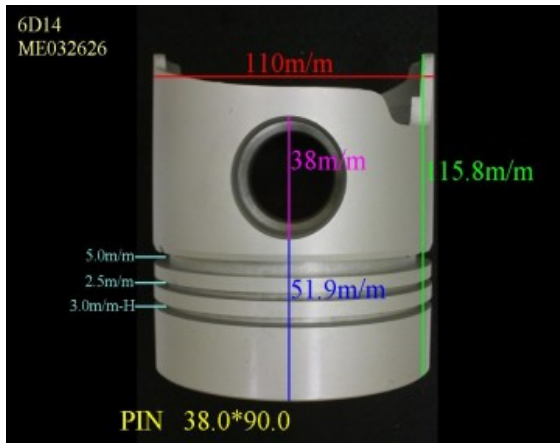

Piston Set – MITSUBISHI

6D14 ME032626

Category: Piston Set / MITSUBISHI PISTON SET

Model No: ME032626 / Size: STD

The range of our product is covering diesel engine and heavy duty parts, such as

4D31:ME012131,4D31T:ME012858,4D32:ME012174,
4D33:ME016895,ME016897,
4D34:ME012928,ME082584,4D34T:ME013325,ME220470,
4D35:ME014693,
4D56:MD304835,4DQ5:30617-57105,4DR7:ME021861,
4M40:ME200689,
4M40T:ME203223,4M41T:ME191470,4M51:ME240047,
6D14:ME032626,6D14T:ME032742,
6D14-2AT:ME072047,6D15:ME032480,ME033934,
6D15-3AT:ME072055,6D16:ME072602,
6D16T:ME072065,6D17:ME072548,6D22:ME052447,
6D22T:ME052664,6D24T:ME151416,
6DB1:30017-90100,6M61:ME131943,8DC7:ME062280,
8DC9:ME062336,8DC11:ME093427,
8M20:ME160286,ME161112,8M21:ME161300,
S4F:36717-41100,S4S:32A17-00100,
S6A2:32517-91100,S6A3:35A17-30100,S6B2:36217-70700,
S6B3:34A17-00200,
S6R2:37517-25100,