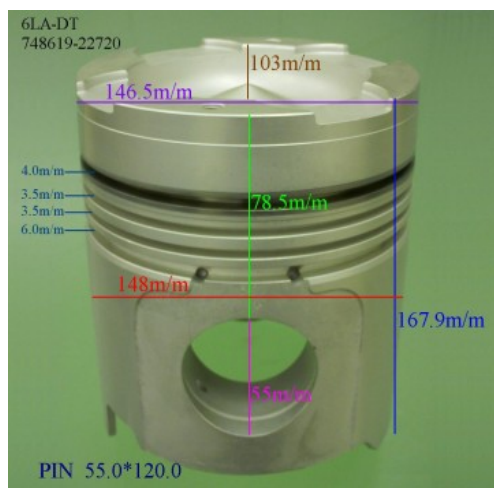

6LA-DT

Category: Piston Set / YANMAR PISTON SET

Model No: 6LA-DT / Size: STD

The range of our product is covering diesel engine and heavy duty parts, such as
3S15,4D84,4D94LE,4TNE98,4TNV98,6GH-STE,6GH-UTE,
6LA-AKUT,6LA-DT,6LA-HST