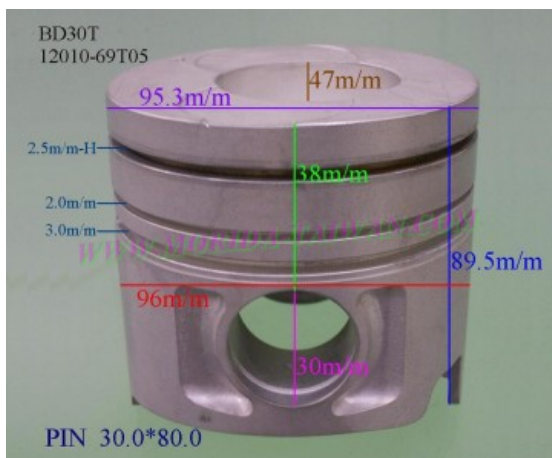

BD30T 12010-69T05

Category: Piston Set / NISSAN PISTON SET

Model No: 12010-69T05 / Size: STD

The range of our product is covering diesel engine and heavy duty parts, such as

BD25:12010-87G11,BD30:12011-54T00,BD30T:12010-96T06,
FD6T:12011-Z5509,FD33:12011-T9313,
FD33T:12010-T9300,FD35:12010-01T04,FD35T:12011-01T03,
FD46:12010-0T312,FE6T:12010-96507,
FE6TA:12010-Z5507,NE6T:12011-95074,NF6TA:12011-95516,
PD6:12011-96007,PD6T:12011-96009,
PE6:12011-96516,PE6T:12011-96564,PE6TB:12011-96000,
PF6:12011-96964,PF6T:12013-96669,
PF6TA:12011-94690,QD32:12010-2S606,SD23:12010-09W10,
TD23:12010-02N07,TD25:12010-44G02,
TD27:12011-43G01,TD27T:12010-31N03,