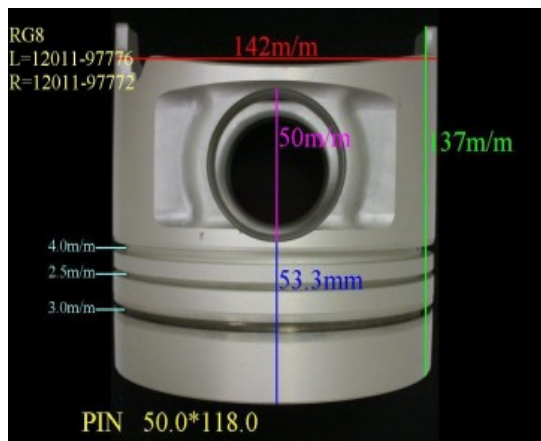

RG8-1

Category: Piston Set / NISSAN PISTON SET

Model No: L=12011-97776 R=12011-97772 / Size: STD

The range of our product is covering diesel engine and heavy duty parts, such as

BD25:12010-87G11,BD30:12011-54T00,BD30T:12010-96T06,
FD6T:12011-Z5509,FD33:12011-T9313,
FD33T:12010-T9300,FD35:12010-01T04,FD35T:12011-01T03,
FD46:12010-0T312,FE6T:12010-96507,
FE6TA:12010-Z5507,NE6T:12011-95074,NF6TA:12011-95516,
PD6:12011-96007,PD6T:12011-96009,
PE6:12011-96516,PE6T:12011-96564,PE6TB:12011-96000,
PF6:12011-96964,PF6T:12013-96669,
PF6TA:12011-94690,QD32:12010-2S606,SD23:12010-09W10,
TD23:12010-02N07,TD25:12010-44G02,
TD27:12011-43G01,TD27T:12010-31N03,