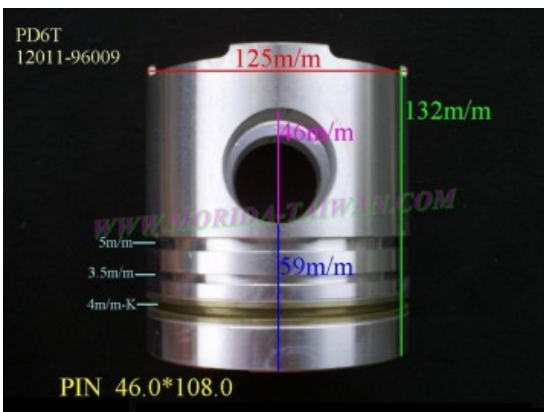

PD6T 12011-96009

Category: Piston Set / NISSAN PISTON SET

Model No: 12011-96009 / Size: STD

The range of our product is covering diesel engine and heavy duty parts, such as

BD25:12010-87G11,BD30:12011-54T00,BD30T:12010-96T06,
FD6T:12011-Z5509,FD33:12011-T9313,
FD33T:12010-T9300,FD35:12010-01T04,FD35T:12011-01T03,
FD46:12010-0T312,FE6T:12010-96507,
FE6TA:12010-Z5507,NE6T:12011-95074,NF6TA:12011-95516,
PD6:12011-96007,PD6T:12011-96009,
PE6:12011-96516,PE6T:12011-96564,PE6TB:12011-96000,
PF6:12011-96964,PF6T:12013-96669,
PF6TA:12011-94690,QD32:12010-2S606,SD23:12010-09W10,
TD23:12010-02N07,TD25:12010-44G02,
TD27:12011-43G01,TD27T:12010-31N03,