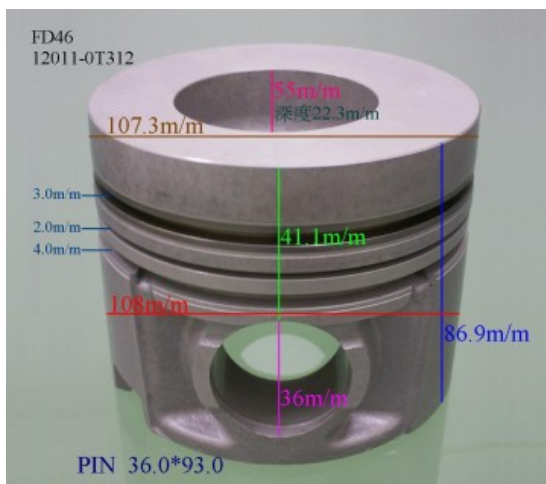

FD46 12010-0T312

Category: Piston Set / NISSAN PISTON SET

Model No: 12010-0T312 / Size: STD

The range of our product is covering diesel engine and heavy duty parts, such as

BD25:12010-87G11,BD30:12011-54T00,BD30T:12010-96T06,
FD6T:12011-Z5509,FD33:12011-T9313,
FD33T:12010-T9300,FD35:12010-01T04,FD35T:12011-01T03,
FD46:12010-0T312,FE6T:12010-96507,
FE6TA:12010-Z5507,NE6T:12011-95074,NF6TA:12011-95516,
PD6:12011-96007,PD6T:12011-96009,
PE6:12011-96516,PE6T:12011-96564,PE6TB:12011-96000,
PF6:12011-96964,PF6T:12013-96669,
PF6TA:12011-94690,QD32:12010-2S606,SD23:12010-09W10,
TD23:12010-02N07,TD25:12010-44G02,
TD27:12011-43G01,TD27T:12010-31N03,