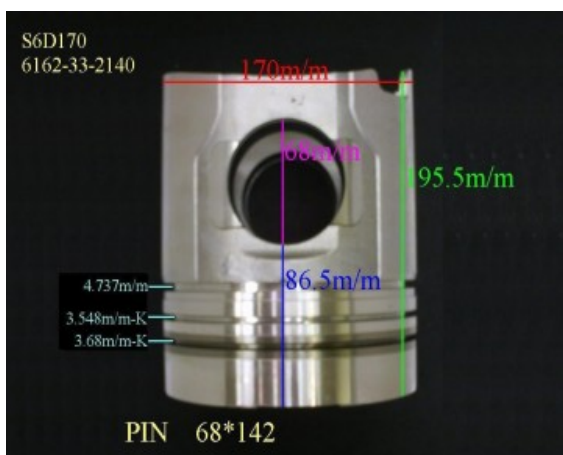

Category: Piston Set / KOMATSU PISTON SET

Model No: 6162-33-2140 / Size: STD

The range of our product is covering diesel engine and heavy duty parts, such as

S6D95: 6207-31-2141, 6207-31-2120, 6207-31-2180,
S6D105: 6137-32-2130, 6137-32-2110, 6137-32-2010,
6137-31-2020,