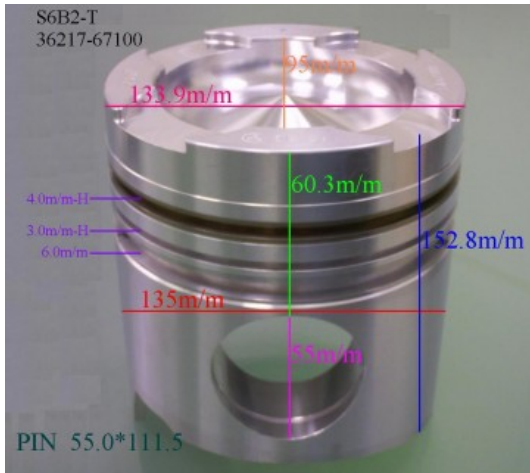

Piston Set – MITSUBISHI (HEAVY)

S6B2T 36217-67100

Category: Piston Set / MITSUBISHI Heavy

Model No: 36217-67100 / Size: STD

The range of our product is covering diesel engine and heavy duty parts, such as

4D31:ME012131,4D31T:ME012858,4D32:ME012174,
4D33:ME016895,ME016897,
4D34:ME012928,ME082584,4D34T:ME013325,ME220470,
4D35:ME014693,
4D56:MD304835,4DQ5:30617-57105,4DR7:ME021861,
4M40:ME200689,
4M40T:ME203223,4M41T:ME191470,4M51:ME240047,
6D14:ME032626,6D14T:ME032742,
6D14-2AT:ME072047,6D15:ME032480,ME033934,
6D15-3AT:ME072055,6D16:ME072602,
6D16T:ME072065,6D17:ME072548,6D22:ME052447,
6D22T:ME052664,6D24T:ME151416,
6DB1:30017-90100,6M61:ME131943,8DC7:ME062280,
8DC9:ME062336,8DC11:ME093427,
8M20:ME160286,ME161112,8M21:ME161300,
S4F:36717-41100,S4S:32A17-00100,
S6A2:32517-91100,S6A3:35A17-30100,S6B2:36217-70700,
S6B3:34A17-00200,
S6R2:37517-25100,