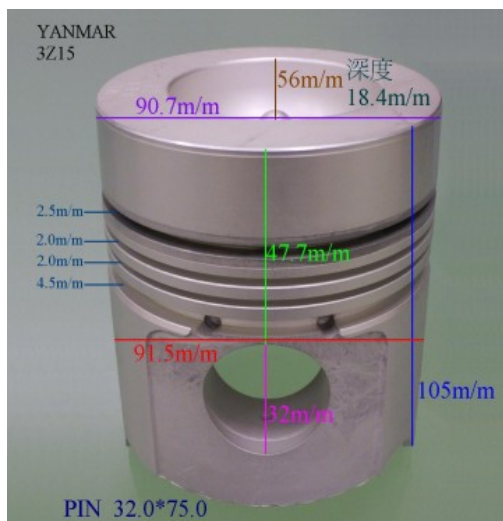

Piston Set – YANMAR

2T.3T

Category: Piston Set / YANMAR PISTON SET

Model No: 2T.3T / Size: STD

The range of our product is covering diesel engine and heavy duty parts, such as 3S15,4D84,4D94LE,4TNE98,4TNNV98,6GH-STE,6GH-UTE, 6LA-AKUT,6LA-DT,6LA-HST