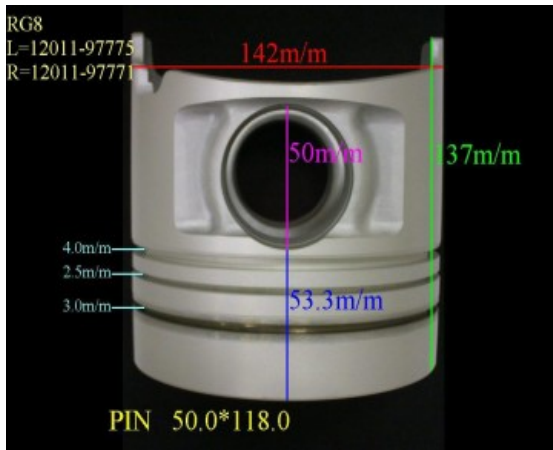

Piston Set – NISSAN

RG8-2

Category: Piston Set / NISSAN PISTON SET

Model No: L=12011-97775 R=12011-97771 / Size: STD

The range of our product is covering diesel engine and heavy duty parts, such as

BD25:12010-87G11,BD30:12011-54T00,BD30T:12010-96T06,
FD6T:12011-Z5509,FD33:12011-T9313,
FD33T:12010-T9300,FD35:12010-01T04,FD35T:12011-01T03,
FD46:12010-0T312,FE6T:12010-96507,
FE6TA:12010-Z5507,NE6T:12011-95074,NF6TA:12011-95516,
PD6:12011-96007,PD6T:12011-96009,
PE6:12011-96516,PE6T:12011-96564,PE6TB:12011-96000,
PF6:12011-96964,PF6T:12013-96669,
PF6TA:12011-94690,QD32:12010-2S606,SD23:12010-09W10,
TD23:12010-02N07,TD25:12010-44G02,
TD27:12011-43G01,TD27T:12010-31N03,