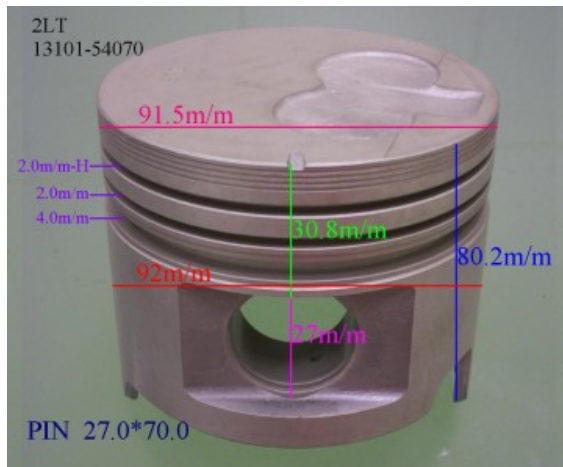

Piston Set – TOYOTA

2LT 13101-54070

Category: Piston Set / TOYOTA PISTON SET

Model No: 13101-54070 / Size: STD

We are mainly specialized in Heavy Duty Spare Parts and diesel & gasoline engine spare parts of various Japanese and Korea brands. For Komatsu parts, we can supply all kinds of Komatsu engine models, like 6D95, 6D105, 6D108, S6D110, S6D125, S6D140, S6D155, S6D170, NT855, NH222, etc. For Cummins parts, 3B, 3BT, 4B, 6BT, 6CT, LT10 and caterpillar parts, such as 3304, 3306, 3406, 3408, 3508, 3412, 3512?etc. And for Mitsubishi, we supply S4E, S6E, S4S, S4F, S4K, S6B, S6K, S6A, S6A2, S6A3, S6N, S6R2, S6F, 6D31, 6D34, 6D14, 6D17, 8DC8 ~ 8DC11...etc for industry & marine.