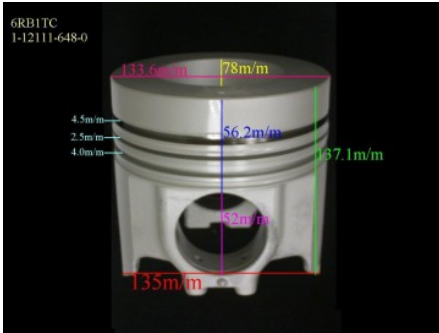

Piston Set – ISUZU

6RB1TC 1-12111-648-0

Category: Piston Set / ISUZU PISTON SET

Model No: 1-12111-648-0 / Size: STD

The range of our product is covering diesel engine and heavy duty parts,

4BD1T:8-94154-734-0,4BE1:8-94438-989-1,4HE1TC:8-97176-653-0,
4HF1:8-97095-585-0,4HG1:8-97221-666-0,4HG1T:8-97221-706-1,
4HJ1:8-97221-454-0,4HL1:8-97312643-0,4JA1:8-97089-892-0,
4JA1T:8-97176-691-0,4JB1T:8-94390-621-0,4JG1:8-97220-604-0,
4JG2:8-97176-622-0,4JG2T:8-97176-6240,4JH1:8-97941-047-3,
4JK1:8-97555-672-2,6BD1:5-12111-068-0,6BD1T:1-12111-773-0,
6BF1:1-12111-345-0,6BG1:1-12111-377-4,6BG1T:1-12111-761-0,
6BG1TC:1-12111-626-0,6BG1T-4RING:8-97254-351-0,
6HE1T:8-94391-596-1,6HH1:8-97391-598-0,6HK1:1-12111-976-0,
6HK1T:8-98023-526-1, 6SD1T:1-12111-555-1,
6SD1TC:1-12111-913-0,6SD1T-4RING:1-12111-842-0,
6WG1:1-12111-937-0,6RB1TC:1-12111-648-0,DA120:1-12111-126-0,
DA640:1-12111-867-0,