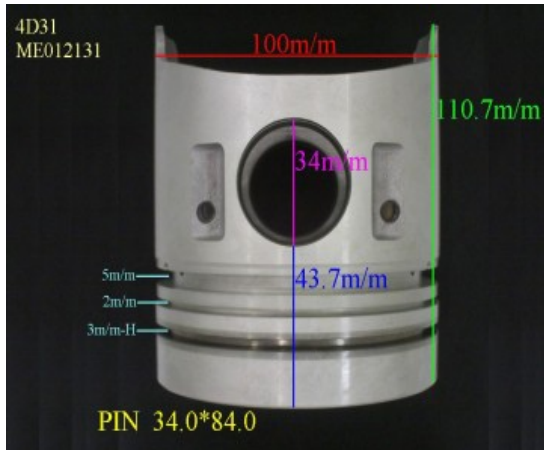

Piston Set – MITSUBISHI

4D31

Category: Piston Set / MITSUBISHI PISTON SET

Model No: ME012131 / Size: STD

The range of our product is covering diesel engine and heavy duty parts, such as

4D31:ME012131,4D31T:ME012858,4D32:ME012174,
4D33:ME016895,ME016897,
4D34:ME012928,ME082584,4D34T:ME013325,ME220470,
4D35:ME014693,
4D56:MD304835,4DQ5:30617-57105,4DR7:ME021861,
4M40:ME200689,
4M40T:ME203223,4M41T:ME191470,4M51:ME240047,
6D14:ME032626,6D14T:ME032742,
6D14-2AT:ME072047,6D15:ME032480,ME033934,
6D15-3AT:ME072055,6D16:ME072602,
6D16T:ME072065,6D17:ME072548,6D22:ME052447,
6D22T:ME052664,6D24T:ME151416,
6DB1:30017-90100,6M61:ME131943,8DC7:ME062280,
8DC9:ME062336,8DC11:ME093427,
8M20:ME160286,ME161112,8M21:ME161300,
S4F:36717-41100,S4S:32A17-00100,
S6A2:32517-91100,S6A3:35A17-30100,S6B2:36217-70700,
S6B3:34A17-00200,
S6R2:37517-25100,