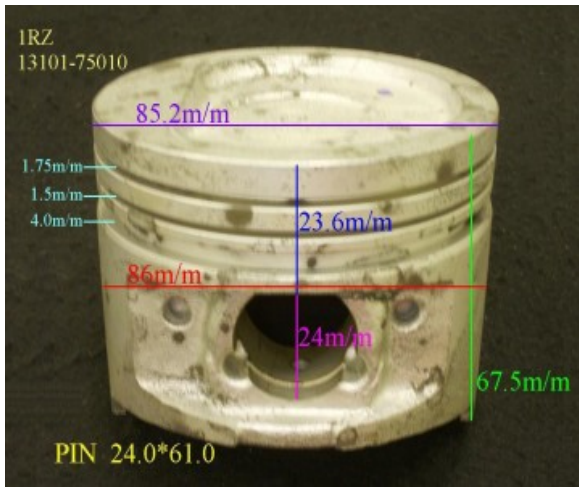

Piston Set – TOYOTA

1RZ 13101-75010

Category: Piston Set / TOYOTA PISTON SET

Model No: 13101-75010 / Size: STD

We are mainly specialized in Heavy Duty Spare Parts and diesel & gasoline engine spare parts of various Japanese and Korea brands. For Komatsu parts, we can supply all kinds of Komatsu engine models, like 6D95, 6D105, 6D108, S6D110, S6D125, S6D140, S6D155, S6D170, NT855, NH222, etc. For Cummins parts, 3B, 3BT, 4B, 6BT, 6CT, LT10 and caterpillar parts, such as 3304, 3306, 3406, 3408, 3508, 3412, 3512?etc. And for Mitsubishi, we supply S4E, S6E, S4S, S4F, S4K, S6B, S6K, S6A, S6A2, S6A3, S6N, S6R2, S6F, 6D31, 6D34, 6D14, 6D17, 8DC8 ~ 8DC11...etc for industry & marine.