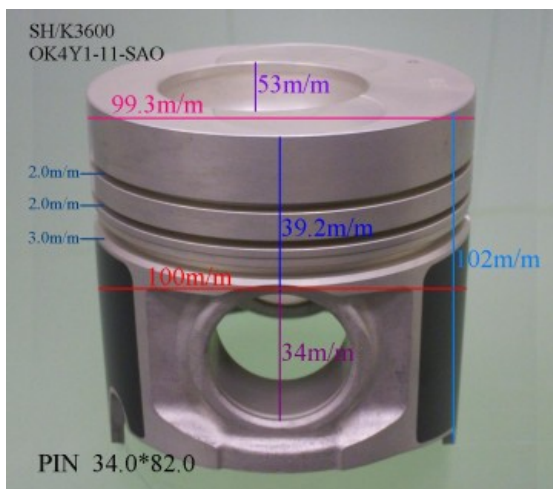

SH OK4Y1-11-SAO

Category: Piston Set / KIA PISTON SET

Model No: OK4Y1-11-SAO / Size: STD

We are mainly specialized in Heavy Duty Spare Parts and diesel & gasoline engine spare parts of various Japanese and Korea brands. For Komatsu parts, we can supply all kinds of Komatsu engine models, like 6D95, 6D105, 6D108, S6D110, S6D125, S6D140, S6D155, S6D170, NT855, NH222, etc. For Cummins parts, 3B, 3BT, 4B, 6BT, 6CT, LT10 and caterpillar parts, such as 3304, 3306, 3406, 3408, 3508, 3412, 3512?etc. And for Mitsubishi, we supply S4E, S6E, S4S, S4F, S4K, S6B, S6K, S6A, S6A2, S6A3, S6N, S6R2, S6F, 6D31, 6D34, 6D14, 6D17, 8DC8 ~ 8DC11...etc for industry & marine.