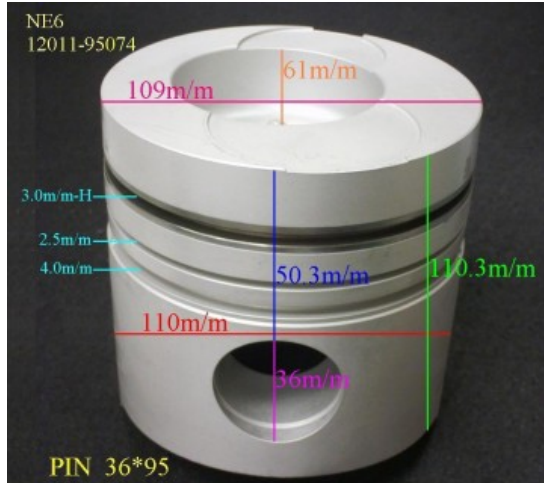

Piston Set – NISSAN

NE6T 12011-95074

Category: Piston Set / NISSAN PISTON SET

Model No: 12011-95074 / Size: STD

The range of our product is covering diesel engine and heavy duty parts, such as

BD25:12010-87G11,BD30:12011-54T00,BD30T:12010-96T06,
FD6T:12011-Z5509,FD33:12011-T9313,
FD33T:12010-T9300,FD35:12010-01T04,FD35T:12011-01T03,
FD46:12010-0T312,FE6T:12010-96507,
FE6TA:12010-Z5507,NE6T:12011-95074,NF6TA:12011-95516,
PD6:12011-96007,PD6T:12011-96009,
PE6:12011-96516,PE6T:12011-96564,PE6TB:12011-96000,
PF6:12011-96964,PF6T:12013-96669,
PF6TA:12011-94690,QD32:12010-2S606,SD23:12010-09W10,
TD23:12010-02N07,TD25:12010-44G02,
TD27:12011-43G01,TD27T:12010-31N03,