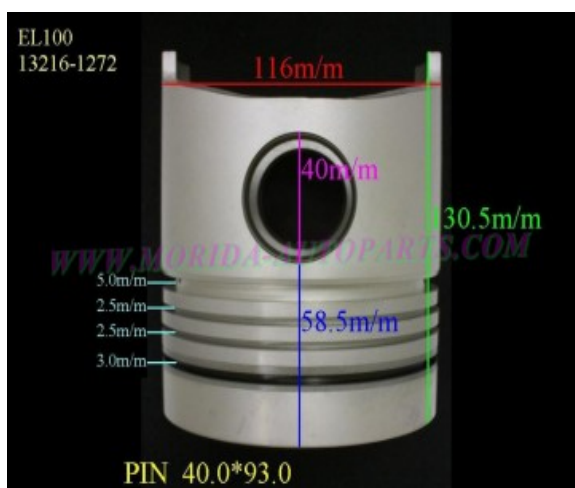

EL100 13216-1271

Category: Piston Set / HINO PISTON SET

Model No: 13216-1271 / Size: STD

The range of our product is covering diesel engine and heavy duty parts, such as
DM100:13216-1120,DS50:13216-1050,DS70:13216-1040,
E13C:13211-0200,EF550:13216-1560,13226-1140,
EF750:13216-1170,13216-1860,EH300:13216-1160,
EH700:13216-1181,EK100:13216-1224,EK130T:13216-219,
EK200:13216-1530,EP100:13216-1420,EP100T:13216-1450,
ER200:13216-1281,F17E:13216-2210,13226-1210,
F20C:13216-2323,13226-2163,F21C:13216-2661,
13226-1311,
HO6CT:13216-1540,HO7C:13216-2300,HO7CT:13216-2430,
HO7D:13216-1980,JO8C:13216-2631,JO8CT:13306-1080,
P11C:13211-2723,13211-2700,PO9CT:13216-2460,
WO4CT:13216-0010,13216-2210,WO4D:13216-2220,
WO4DT:13216-3201,13216-3250,WO6D:13216-1470,