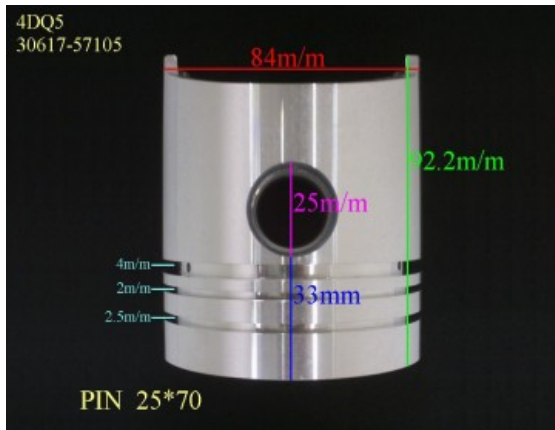

Piston Set – MITSUBISHI

4DQ5

Category: Piston Set / MITSUBISHI PISTON SET

Model No: 30617-57105 / Size: STD

The range of our product is covering diesel engine and heavy duty parts, such as

4D31:ME012131,4D31T:ME012858,4D32:ME012174,
4D33:ME016895,ME016897,
4D34:ME012928,ME082584,4D34T:ME013325,ME220470,
4D35:ME014693,
4D56:MD304835,4DQ5:30617-57105,4DR7:ME021861,
4M40:ME200689,
4M40T:ME203223,4M41T:ME191470,4M51:ME240047,
6D14:ME032626,6D14T:ME032742,
6D14-2AT:ME072047,6D15:ME032480,ME033934,
6D15-3AT:ME072055,6D16:ME072602,
6D16T:ME072065,6D17:ME072548,6D22:ME052447,
6D22T:ME052664,6D24T:ME151416,
6DB1:30017-90100,6M61:ME131943,8DC7:ME062280,
8DC9:ME062336,8DC11:ME093427,
8M20:ME160286,ME161112,8M21:ME161300,
S4F:36717-41100,S4S:32A17-00100,
S6A2:32517-91100,S6A3:35A17-30100,S6B2:36217-70700,
S6B3:34A17-00200,
S6R2:37517-25100,