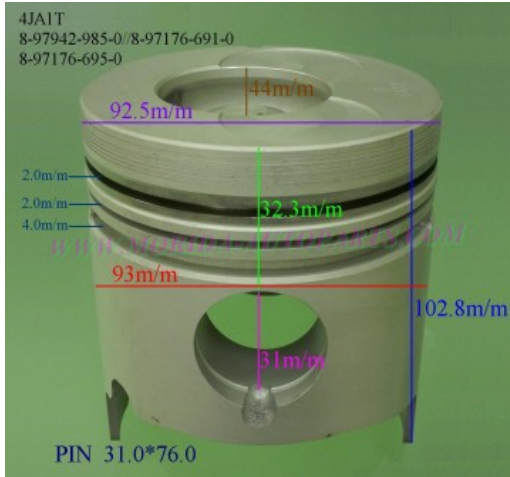

Piston Set – ISUZU

4JA1T 8-97176-691-0

Category: Piston Set / ISUZU PISTON SET

Model No: 8-97176-691-0 / Size: STD

The range of our product is covering diesel engine and heavy duty parts,

4BD1T:8-94154-734-0,4BE1:8-94438-989-1,
4HE1TC:8-97176-653-0,4HF1:8-97095-585-0,
4HG1:8-97221-666-0,4HG1T:8-97221-706-1,
4HJ1:8-97221-454-0,4HL1:8-97312643-0,
4JA1:8-97089-892-0,4JA1T:8-97176-691-0,
4JB1T:8-94390-621-0,4JG1:8-97220-604-0,
4JG2:8-97176-622-0,4JG2T:8-97176-6240,
4JH1:8-97941-047-3,4JK1:8-97555-672-2,
6BD1:5-12111-068-0,6BD1T:1-12111-773-0,
6BF1:1-12111-345-0,6BG1:1-12111-377-4,
6BG1T:1-12111-761-0,6BG1TC:1-12111-626-0,
6BG1T-4RING:8-97254-351-0,6HE1T:8-94391-596-1,
6HH1:8-97391-598-0,6HK1:1-12111-976-0,
6HK1T:8-98023-526-1, 6SD1T:1-12111-555-1,
6SD1TC:1-12111-913-0,6SD1T-4RING:1-12111-842-0,
6WG1:1-12111-937-0,6RB1TC:1-12111-648-0,
DA120:1-12111-126-0, DA640:1-12111-867-0,