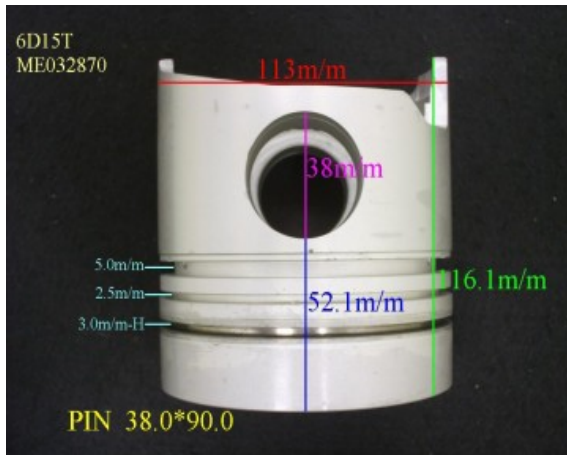

Piston Set – MITSUBISHI

6D15T ME032870

Category: Piston Set / MITSUBISHI PISTON SET

Model No: ME032870 / Size: STD

The range of our product is covering diesel engine and heavy duty parts, such as

4D31:ME012131,4D31T:ME012858,4D32:ME012174,
4D33:ME016895,ME016897,
4D34:ME012928,ME082584,4D34T:ME013325,ME220470,
4D35:ME014693,
4D56:MD304835,4DQ5:30617-57105,4DR7:ME021861,
4M40:ME200689,
4M40T:ME203223,4M41T:ME191470,4M51:ME240047,
6D14:ME032626,6D14T:ME032742,
6D14-2AT:ME072047,6D15:ME032480,ME033934,
6D15-3AT:ME072055,6D16:ME072602,
6D16T:ME072065,6D17:ME072548,6D22:ME052447,
6D22T:ME052664,6D24T:ME151416,
6DB1:30017-90100,6M61:ME131943,8DC7:ME062280,
8DC9:ME062336,8DC11:ME093427,
8M20:ME160286,ME161112,8M21:ME161300,
S4F:36717-41100,S4S:32A17-00100,
S6A2:32517-91100,S6A3:35A17-30100,S6B2:36217-70700,
S6B3:34A17-00200,
S6R2:37517-25100,