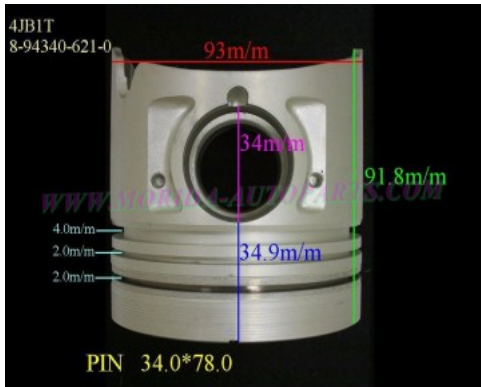

Piston Set – ISUZU

4JB1 8-94390-621-0

Category: Piston Set / ISUZU PISTON SET

Model No: 8-94390-621-0 / Size: STD

4JB1 8-97176-606-0

Category: Piston Set / ISUZU PISTON SET

Model No: 8-97176-606-0 / Size: STD