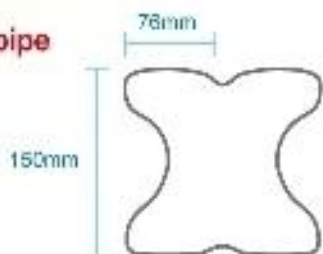

ACCESSORY

X-PIPE

Can connect the pipe

Y-PIPE

Clamp

Flange

Washer

Clamp