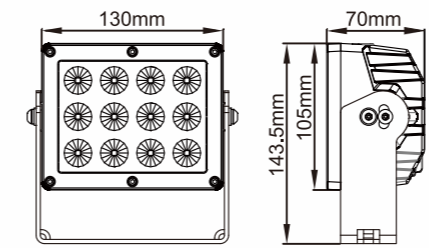

LED WORK LAMP

8000LM

LED WORK LAMP NK0515

- > ITEM NO 10020802
- > FUNCTION BEAM PATTERNS:30°(SPOT)
- > DESCRIPTION
- > FRONT FRAME ALUMINUM ALLOYS DIE-CASTING
- > LENS POLYCARBONATE
- > REFLECTOR POLYCARBONATE
- > HOUSING ALUMINUM ALLOYS DIE-CASTING
- > LED OSRAM *12PCS
- > BRACKET SPCC
- > ELECTRONICS DC 9~33V
- > LUMENS RAW LUMENS 8000LM
  EFFECT LUMENS 5600LM

LED WORK LAMP NK0515

- > ITEM NO 10020803
- > FUNCTION BEAM PATTERNS:60°(FLOOD)
- > DESCRIPTION
- > FRONT FRAME ALUMINUM ALLOYS DIE-CASTING
- > LENS POLYCARBONATE
- > REFLECTOR POLYCARBONATE
- > HOUSING ALUMINUM ALLOYS DIE-CASTING
- > LED OSRAM *12PCS
- > BRACKET SPCC
- > ELECTRONICS DC 9~33V
- > LUMENS RAW LUMENS 8000LM
  EFFECT LUMENS 5600LM

LED WORK LAMP NK0515

- > ITEM NO 10020804
- > FUNCTION BEAM PATTERNS:W30°*H60°
- > DESCRIPTION
- > FRONT FRAME ALUMINUM ALLOYS DIE-CASTING
- > LENS POLYCARBONATE
- > REFLECTOR POLYCARBONATE
- > HOUSING ALUMINUM ALLOYS DIE-CASTING
- > LED OSRAM *12PCS
- > BRACKET SPCC
- > ELECTRONICS DC 9~33V
- > LUMENS RAW LUMENS 8000LM
  EFFECT LUMENS 5600LM