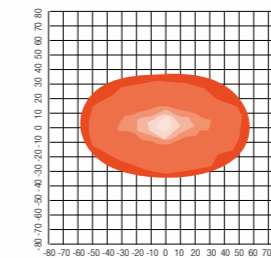

LED WORK LAMP NK0515

- > ITEM NO 10020804
- > FUNCTION BEAM PATTERNS:W30°*H60°
- > DESCRIPTION
- > FRONT FRAME ALUMINUM ALLOYS DIE-CASTING
- > LENS POLYCARBONATE
- > REFLECTOR POLYCARBONATE
- > HOUSING ALUMINUM ALLOYS DIE-CASTING
- > LED OSRAM *12PCS
- > BRACKET SPCC
- > ELECTRONICS DC 9~33V
- > LUMENS RAW LUMENS 8000LM
  EFFECT LUMENS 5600LM