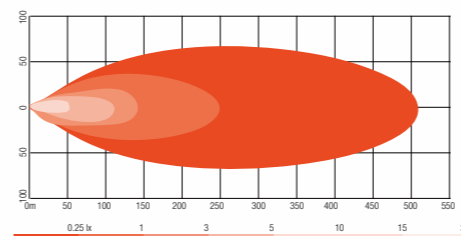

LED WORK LAMP NK0515

- > ITEM NO 10020804
- > FUNCTION BEAM PATTERNS:W30°*H60°
- > DESCRIPTION
- > FRONT FRAME ALUMINUM ALLOYS DIE-CASTING
- > LENS POLYCARBONATE
- > REFLECTOR POLYCARBONATE
- > HOUSING ALUMINUM ALLOYS DIE-CASTING
- > LED OSRAM *12PCS
- > BRACKET SPCC
- > ELECTRONICS DC 9~33V
- > LUMENS RAW LUMENS 8000LM
  EFFECT LUMENS 5600LM