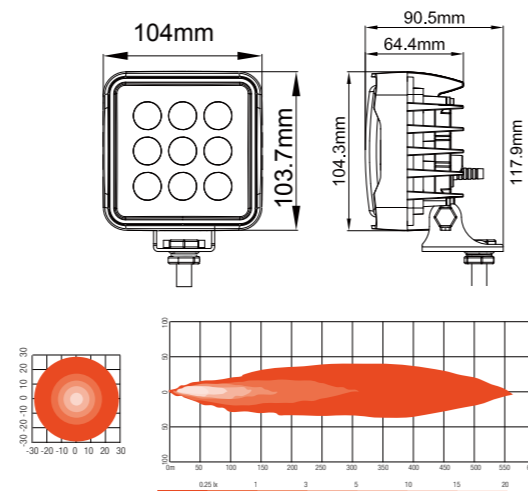

HALOGEN WORK LAMP

NKO418

- ITEM NO 10020810
- FUNCTION BEAM PATTERNS:10°(SPOT)

DESCRIPTION

- FRONT FRAME POLYAMIDE66+GLASS FIBRE30%
- LENS BORAX GLASS
- REFLECTOR SPCC
- HOUSING POLYAMIDE66+GLASS FIBRE30%
- BULB H3
- BRACKET STAINLESS STEEL
- ELECTRONICS DC 12V

LED WORK LAMP

NKO417

GLASS LENS 3000LM

- ITEM NO 10020808
- FUNCTION BEAM PATTERNS:10°(SPOT)

DESCRIPTION

- LENS BORAX GLASS
- INNER LENS PMMA
- REFLECTOR SPCC
- HOUSING ALUMINUM ALLOYS DIE-CASTING
- LED SEOUL *9PCS
- BRACKET STAINLESS STEEL
- ELECTRONICS DC 9~33 V
- LUMENS RAW LUMENS 3000LM
EFFECT LUMENS 2000LM