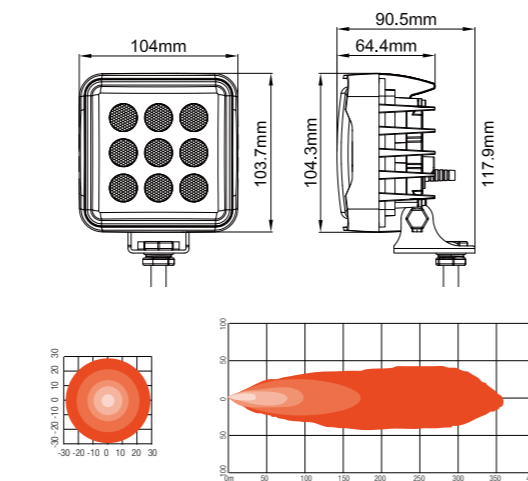

LED WORK LAMP

NKO417

GLASS LENS 3000LM

- ITEM NO 10020809
- FUNCTION BEAM PATTERNS:20°(SPOT)

DESCRIPTION

- LENS BORAX GLASS
- INNER LENS PMMA
- REFLECTOR SPCC
- HOUSING ALUMINUM ALLOYS DIE-CASTING
- LED SEOUL *9PCS
- BRACKET STAINLESS STEEL
- ELECTRONICS DC 9~33 V
- LUMENS RAW LUMENS 3000LM
EFFECT LUMENS 2000LM