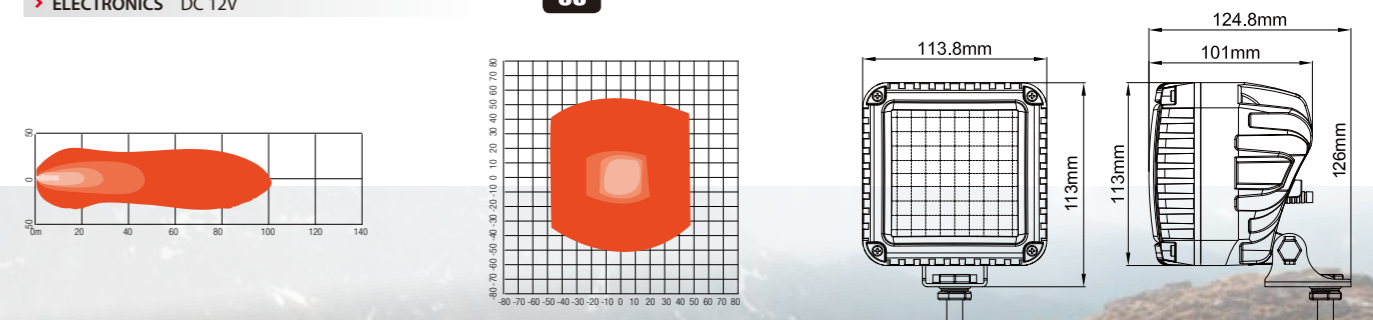

HALOGEN WORK LAMP

NKO418

GLASS LENS HALOGEN

- ITEM NO 10020811
- FUNCTION BEAM PATTERNS:35°(FLOOD)

DESCRIPTION

- FRONT FRAME POLYAMIDE66+GLASS FIBRE30%
- LENS BORAX GLASS
- REFLECTOR SPCC
- HOUSING POLYAMIDE66+GLASS FIBRE30%
- BULB H3
- BRACKET STAINLESS STEEL
- ELECTRONICS DC 12V