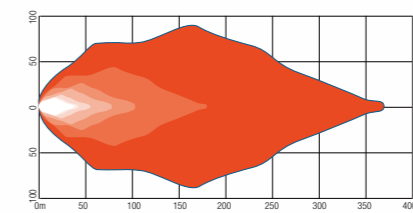

LED WORK LAMP NK0515

- > ITEM NO 10020804
- > FUNCTION BEAM PATTERNS:W30°*H60°
- > DESCRIPTION
- > FRONT FRAME ALUMINUM ALLOYS DIE-CASTING
- > LENS POLYCARBONATE
- > REFLECTOR POLYCARBONATE
- > HOUSING ALUMINUM ALLOYS DIE-CASTING
- > LED OSRAM *12PCS
- > BRACKET SPCC
- > ELECTRONICS DC 9~33V
- > LUMENS RAW LUMENS 8000LM
  EFFECT LUMENS 5600LM