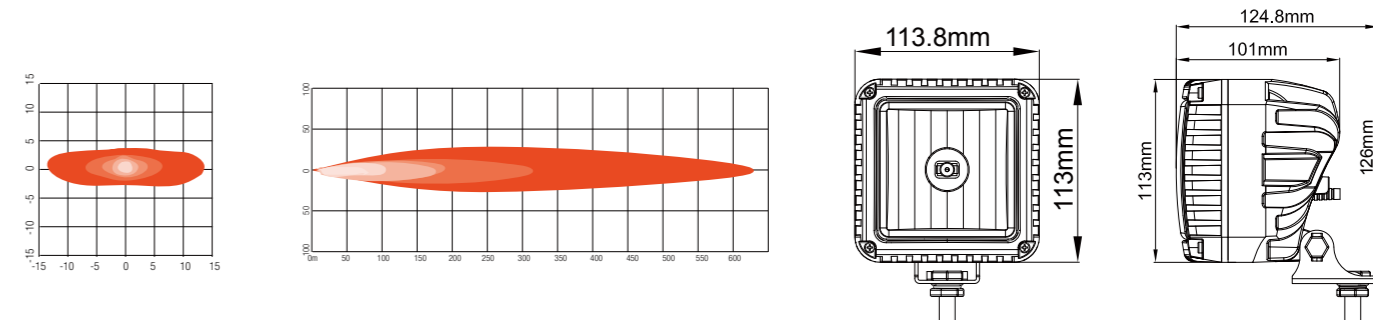

DESCRIPTION

- FRONT FRAME POLYAMIDE66+GLASS FIBRE30%
- LENS BORAX GLASS
- REFLECTOR SPCC
- HOUSING POLYAMIDE66+GLASS FIBRE30%
- BULB H3
- BRACKET STAINLESS STEEL
- ELECTRONICS DC 12V