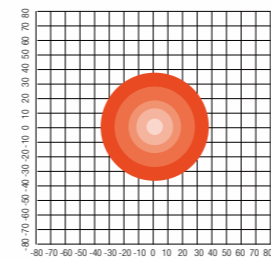

LED WORK LAMP NK0515

- > ITEM NO 10020804
- > FUNCTION BEAM PATTERNS:W30°*H60°
- > DESCRIPTION
- > FRONT FRAME ALUMINUM ALLOYS DIE-CASTING
- > LENS POLYCARBONATE
- > REFLECTOR POLYCARBONATE
- > HOUSING ALUMINUM ALLOYS DIE-CASTING
- > LED OSRAM *12PCS
- > BRACKET SPCC
- > ELECTRONICS DC 9~33V
- > LUMENS RAW LUMENS 8000LM
  EFFECT LUMENS 5600LM