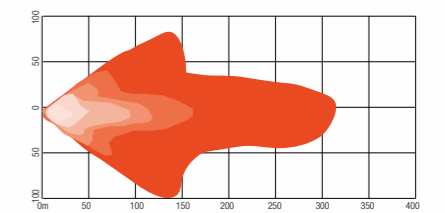

LED WORK LAMP NK0515

- > ITEM NO 10020804
- > FUNCTION BEAM PATTERNS:W30°*H60°
- > DESCRIPTION
- > FRONT FRAME ALUMINUM ALLOYS DIE-CASTING
- > LENS POLYCARBONATE
- > REFLECTOR POLYCARBONATE
- > HOUSING ALUMINUM ALLOYS DIE-CASTING
- > LED OSRAM *12PCS
- > BRACKET SPCC
- > ELECTRONICS DC 9~33V
- > LUMENS RAW LUMENS 8000LM
  EFFECT LUMENS 5600LM