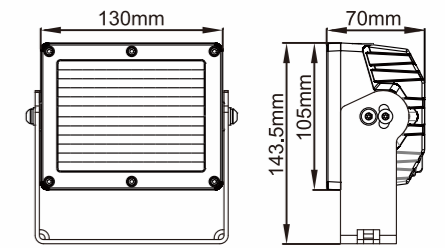

LED WORK LAMP

8000LM

LED WORK LAMP NK0515

- > ITEM NO 10020802
- > FUNCTION BEAM PATTERNS:30°(SPOT)
- > DESCRIPTION
- > FRONT FRAME ALUMINUM ALLOYS DIE-CASTING
- > LENS POLYCARBONATE
- > REFLECTOR POLYCARBONATE
- > HOUSING ALUMINUM ALLOYS DIE-CASTING
- > LED OSRAM *12PCS
- > BRACKET SPCC
- > ELECTRONICS DC 9~33V
- > LUMENS RAW LUMENS 8000LM
  EFFECT LUMENS 5600LM

LED WORK LAMP NK0515

- > ITEM NO 10020803
- > FUNCTION BEAM PATTERNS:60°(FLOOD)
- > DESCRIPTION
- > FRONT FRAME ALUMINUM ALLOYS DIE-CASTING
- > LENS POLYCARBONATE
- > REFLECTOR POLYCARBONATE
- > HOUSING ALUMINUM ALLOYS DIE-CASTING
- > LED OSRAM *12PCS
- > BRACKET SPCC
- > ELECTRONICS DC 9~33V
- > LUMENS RAW LUMENS 8000LM
  EFFECT LUMENS 5600LM

LED WORK LAMP NK0515

- > ITEM NO 10020804
- > FUNCTION BEAM PATTERNS:W30°*H60°
- > DESCRIPTION
- > FRONT FRAME ALUMINUM ALLOYS DIE-CASTING
- > LENS POLYCARBONATE
- > REFLECTOR POLYCARBONATE
- > HOUSING ALUMINUM ALLOYS DIE-CASTING
- > LED OSRAM *12PCS
- > BRACKET SPCC
- > ELECTRONICS DC 9~33V
- > LUMENS RAW LUMENS 8000LM
  EFFECT LUMENS 5600LM