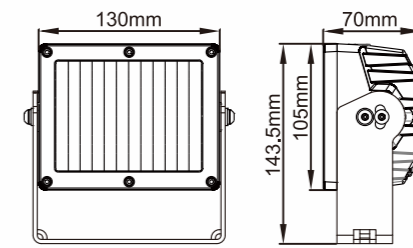

LED WORK LAMP

8000LM

LED WORK LAMP NK0515

- > ITEM NO 10020802
- > FUNCTION BEAM PATTERNS:30°(SPOT)
- > DESCRIPTION
- > FRONT FRAME ALUMINUM ALLOYS DIE-CASTING
- > LENS POLYCARBONATE
- > REFLECTOR POLYCARBONATE
- > HOUSING ALUMINUM ALLOYS DIE-CASTING
- > LED OSRAM *12PCS
- > BRACKET SPCC
- > ELECTRONICS DC 9~33V
- > LUMENS RAW LUMENS 8000LM
  EFFECT LUMENS 5600LM

LED WORK LAMP NK0515

- > ITEM NO 10020803
- > FUNCTION BEAM PATTERNS:60°(FLOOD)
- > DESCRIPTION
- > FRONT FRAME ALUMINUM ALLOYS DIE-CASTING
- > LENS POLYCARBONATE
- > REFLECTOR POLYCARBONATE
- > HOUSING ALUMINUM ALLOYS DIE-CASTING
- > LED OSRAM *12PCS
- > BRACKET SPCC
- > ELECTRONICS DC 9~33V
- > LUMENS RAW LUMENS 8000LM
  EFFECT LUMENS 5600LM

LED WORK LAMP NK0515

- > ITEM NO 10020804
- > FUNCTION BEAM PATTERNS:W30°*H60°
- > DESCRIPTION
- > FRONT FRAME ALUMINUM ALLOYS DIE-CASTING
- > LENS POLYCARBONATE
- > REFLECTOR POLYCARBONATE
- > HOUSING ALUMINUM ALLOYS DIE-CASTING
- > LED OSRAM *12PCS
- > BRACKET SPCC
- > ELECTRONICS DC 9~33V
- > LUMENS RAW LUMENS 8000LM
  EFFECT LUMENS 5600LM