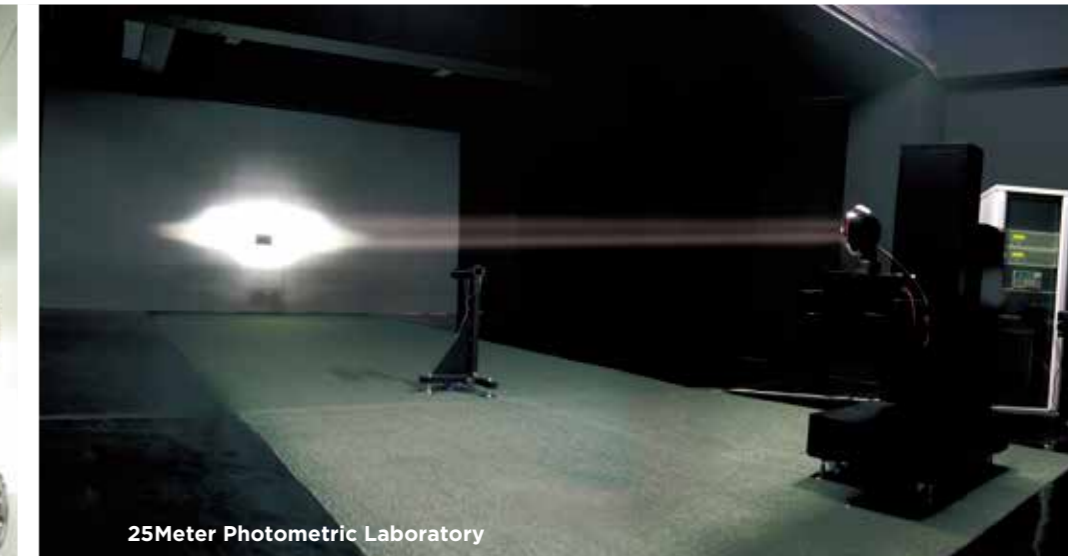

Air Leak Tester

Thermal Shock Test Chamber

Temperature & Humidity Test Chamber

Salt Spary Tester

Cleanroom Entrance-Air Shower

25Meter Photometric Laboratory

Cleanroom- ISO 14644 Class 8

LED WORK LAMP