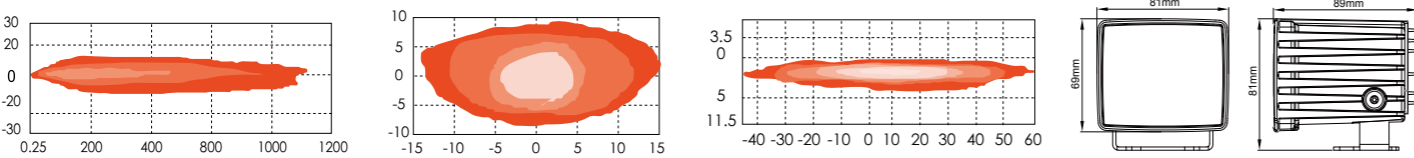

LED WORK LAMP

NKO307

ECE R112 CLASS B/SAE J581

- ITEM NO 10020721
- FUNCTION DRIVING (SPOT)

DESCRIPTION

- LENS POLYCARBONATE
- REFLECTOR POLYCARBONATE
- HOUSING POLYCARBONATE
- LED CREE *1PCS
- BRACKET SPCC
- ELECTRONICS DC 9~33V