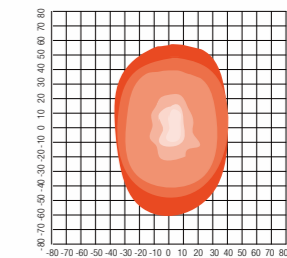

LED WORK LAMP NK0515

- > ITEM NO 10020804
- > FUNCTION BEAM PATTERNS:W30°*H60°
- > DESCRIPTION
- > FRONT FRAME ALUMINUM ALLOYS DIE-CASTING
- > LENS POLYCARBONATE
- > REFLECTOR POLYCARBONATE
- > HOUSING ALUMINUM ALLOYS DIE-CASTING
- > LED OSRAM *12PCS
- > BRACKET SPCC
- > ELECTRONICS DC 9~33V
- > LUMENS RAW LUMENS 8000LM
  EFFECT LUMENS 5600LM