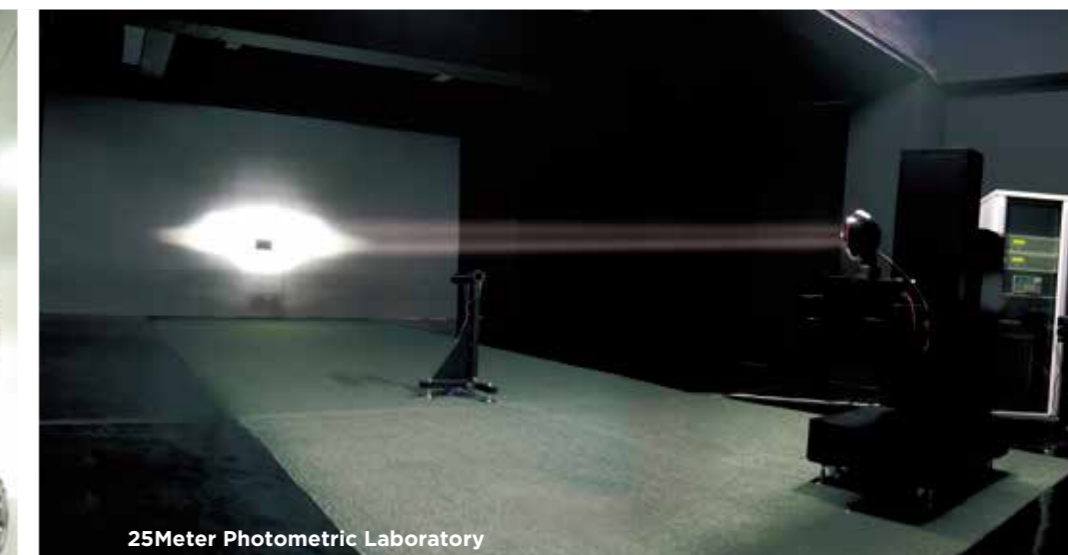

Air Leak Tester

Thermal Shock Test Chamber

Temperature & Humidity Test Chamber

Salt Spary Tester

Cleanroom Entrance-Air Shower

25Meter Photometric Laboratory

Cleanroom- ISO 14644 Class 8

UNIVERSAL TYPE - LED DAYTIME RUNNING LAMP