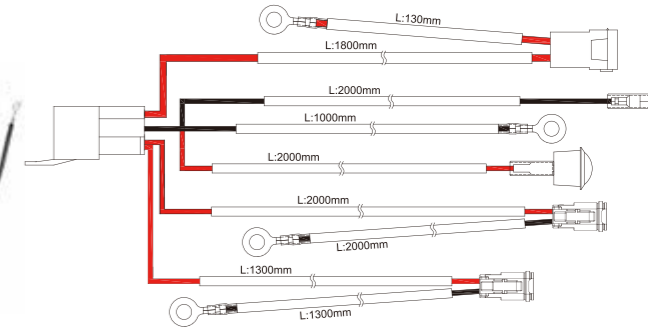

▶ ITEM NO 10020881

DESCRIPTION

▶ for NK0705 NK1105 NK2005
▶ LENGTH 4m 12V DT CONNECTOR
▶ WITH SWITCH · RELAY

FOR PAIR LAMPS