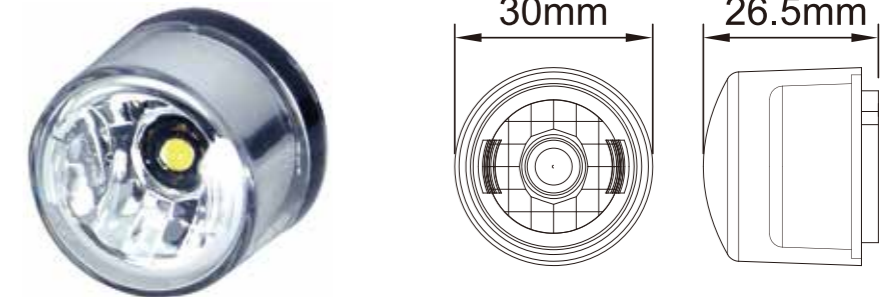

UNIVERSAL TYPE - LED POSITION LAMP

LED POSITION LAMP

NK3026

ECE R50

ITEM NO 10020882
FUNCTION POSITION

DESCRIPTION

- LENS POLYCARBONATE
- REFLECTOR POLYCARBONATE
- HOUSING ALUMINUM ALLOYS
- LED 1W*1PCS
- ELECTRONICS DC 12V