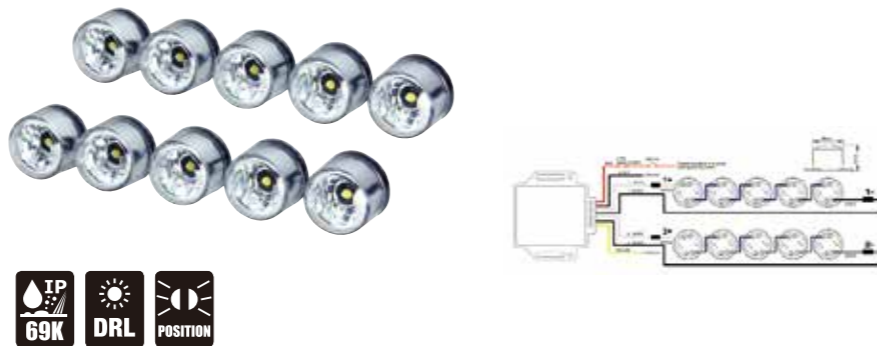

LED DAYTIME RUNNING LAMP

NK3012

ECE R87 / R7 / SAE J2087

ITEM NO 10020421
FUNCTION DRL / POSITION

DESCRIPTION

- LENS POLYCARBONATE
- REFLECTOR POLYCARBONATE
- HOUSING ALUMINUM ALLOYS
- LED 1W *5PCS
- BRACKET SPCC
- ELECTRONICS DC 9~33 V