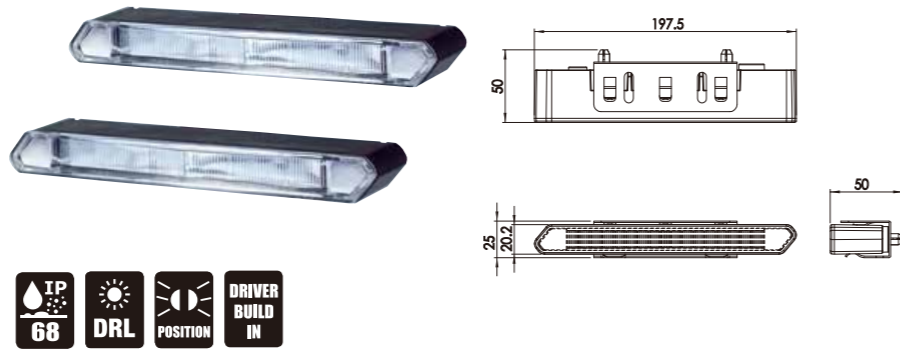

UNIVERSAL TYPE - LED DAYTIME RUNNING LAMP

LED DAYTIME RUNNING LAMP

NK1810

ECE R87/R7/SAE J2087

ITEM NO 10020581
FUNCTION DRL / POSITION

DESCRIPTION

- LENS POLYCARBONATE
- REFLECTOR POLYCARBONATE
- HOUSING POLYAMIDE66+GLASS FIBRE30%
- LED CREE *2PCS
- BRACKET SPCC
- ELECTRONICS DC 9~33V