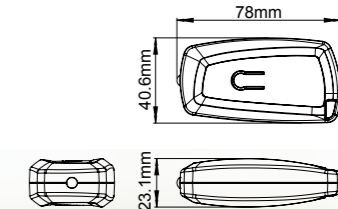

ACCESSORIES - WATER ENERGY FLASHLIGHT

▶ ITEM NO 10020764

DESCRIPTION

▶ HOUSING ABS
▶ LED SUPER WHITE *1PC

ONLY WATER OPERATION

- 1.Eco-friendly product.
- 2.No more traditional batteries required.
- 3.Operated with water only.
- 4.Life span over 48 hours.
- 5.Reusable after refilling water.