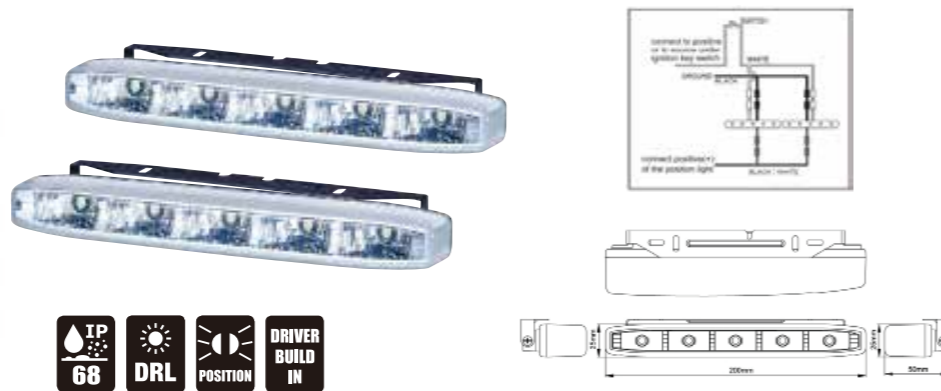

LED DAYTIME RUNNING LAMP

NK2011

ECE R87 / R7 / SAE J2087

ITEM NO 10020347
FUNCTION DRL / POSITION

DESCRIPTION

- LENS PMMA
- REFLECTOR ABS
- HOUSING ALUMINUM ALLOYS DIE-CASTING
- LED 1W * 5PCS
- BRACKET SPCC
- ELECTRONICS DC 9~33V