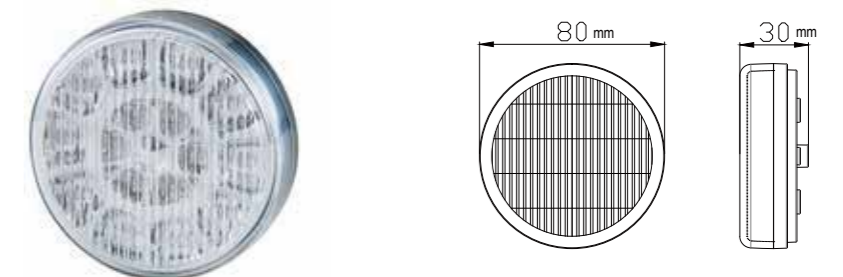

DESCRIPTION

- LENS PMMA
- REFLECTOR ABS
- HOUSING POLYAMIDE
- LED 16PCS
- ELECTRONICS DC 12~24V