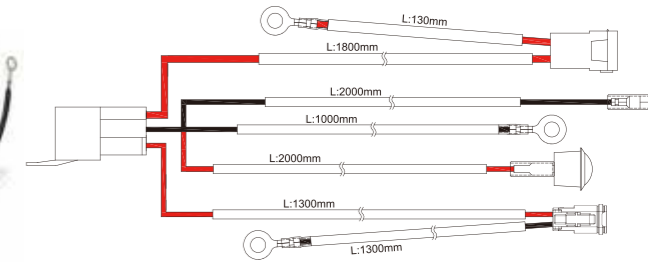

NKLO17 VW / PORSCHE

ECE R4

▶ ITEM NO 10020333

DESCRIPTION

▶ LENS POLYCARBONATE
▶ LED 2PCS

FOR EOS 06'~
GOLF 4 / GOLF 5
LUPO 99'~06'
POLO 00'~
PASSAT 06' PASSAT CC
NEW BEETLE 06'~
PORSCHE 997 04'~11'
OE# 1J6 943 021
3D0 943 021A
3C5 943 021

ACCESSORIES - WIRE HARNESS

▶ ITEM NO 10020880

DESCRIPTION

▶ for NK0705 NK1105 NK2005
▶ LENGTH 2.2m 12V DT CONNECTOR
▶ WITH SWITCH · RELAY

FOR SINGLE LAMP

▶ ITEM NO 10020881

DESCRIPTION

▶ for NK0705 NK1105 NK2005
▶ LENGTH 4m 12V DT CONNECTOR
▶ WITH SWITCH · RELAY