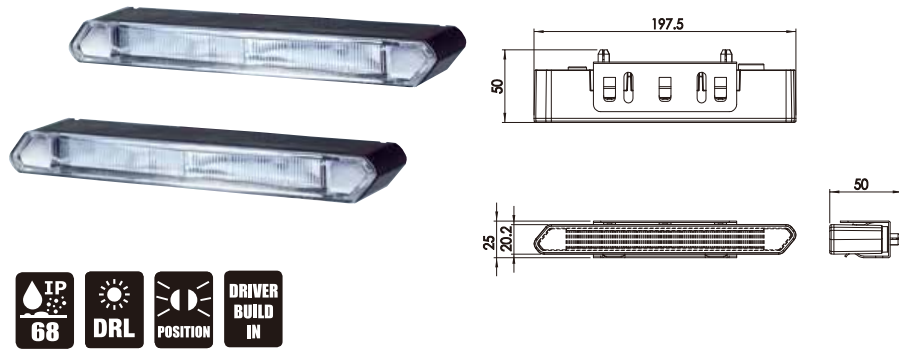

UNIVERSAL TYPE - LED DAYTIME RUNNING LAMP

LED DAYTIME RUNNING LAMP

NK1810

ECE R87/R7/SAE J2087

ITEM NO 10020581
FUNCTION DRL / POSITION

DESCRIPTION

- LENS POLYCARBONATE
- REFLECTOR POLYCARBONATE
- HOUSING POLYAMIDE66+GLASS FIBRE30%
- LED CREE *2PCS
- BRACKET SPCC
- ELECTRONICS DC 9~33V