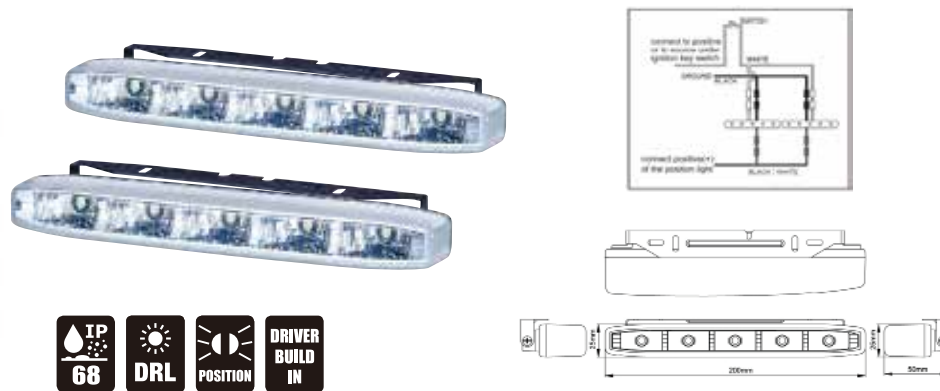

LED DAYTIME RUNNING LAMP

NK2011

ECE R87 / R7 / SAE J2087

ITEM NO 10020347
FUNCTION DRL / POSITION

DESCRIPTION

- LENS PMMA
- REFLECTOR ABS
- HOUSING ALUMINUM ALLOYS DIE-CASTING
- LED 1W * 5PCS
- BRACKET SPCC
- ELECTRONICS DC 9~33 V