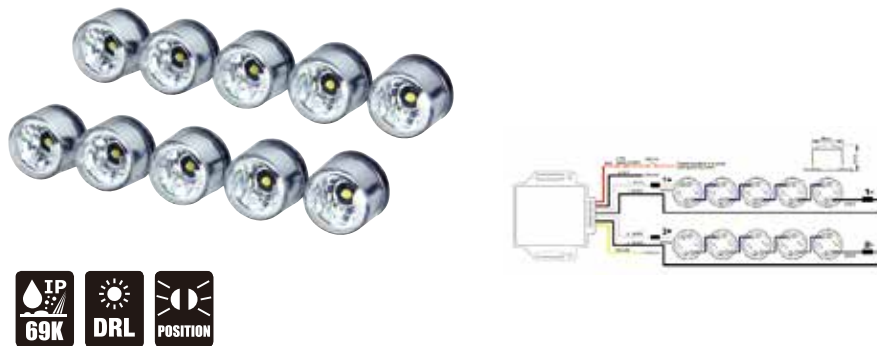

LED DAYTIME RUNNING LAMP

NK3012

ECE R87 / R7 / SAE J2087

ITEM NO 10020421
FUNCTION DRL / POSITION

DESCRIPTION

- LENS POLYCARBONATE
- REFLECTOR POLYCARBONATE
- HOUSING ALUMINUM ALLOYS
- LED 1W *5PCS
- BRACKET SPCC
- ELECTRONICS DC 9~33 V