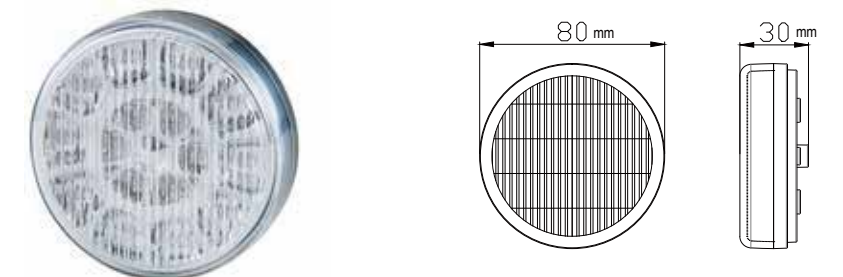

DESCRIPTION

- LENS PMMA
- REFLECTOR ABS
- HOUSING POLYAMIDE
- LED 16PCS
- ELECTRONICS DC 12~24V