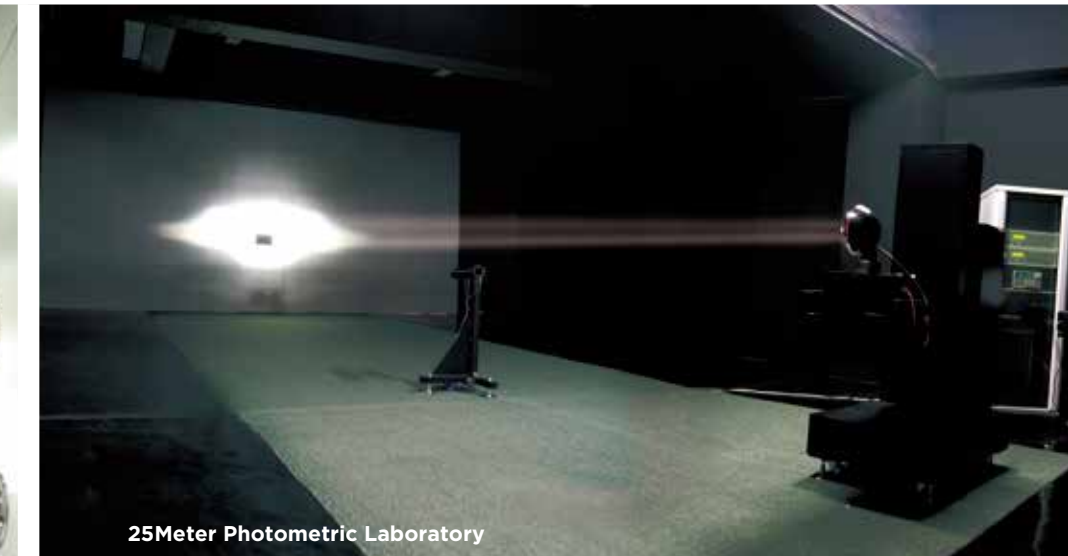

Air Leak Tester

Thermal Shock Test Chamber

Temperature & Humidity Test Chamber

Salt Spary Tester

Cleanroom Entrance-Air Shower

25Meter Photometric Laboratory

Cleanroom- ISO 14644 Class 8

UNIVERSAL TYPE - LED DAYTIME RUNNING LAMP