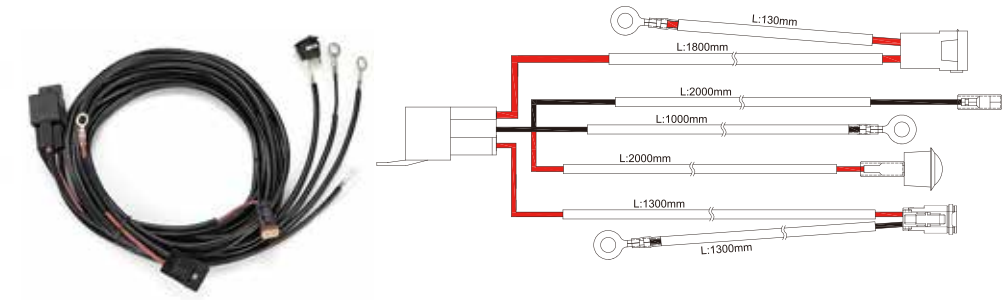

ECE R4
 > ITEM NO 10020387
DESCRIPTION
 > LENS POLYCARBONATE
 > LED 3PCS

FOR GOLF 6 / GOLF 5 / GOLF 4
 LUPO 99'~06'
 POLO 00'~
 EOS
 SCIROCCO 09'~
 PASSAT 4D 06'~09'
 PASSAT CC
 NEW BEETLE 06'~
 OE# 1K8 943 021
 1J6 943 021
 3D0 943 021A
 3C5 943 021
 1K8 943 021C

NKLO17 VW / PORSCHE

ECE R4
 > ITEM NO 10020333
DESCRIPTION
 > LENS POLYCARBONATE
 > LED 2PCS

FOR EOS 06'~
 GOLF 4 / GOLF 5
 LUPO 99'~06'
 POLO 00'~
 PASSAT 06' PASSAT CC
 NEW BEETLE 06'~
 PORSCHE 997 04'~11'
 OE# 1J6 943 021
 3D0 943 021A
 3C5 943 021

ACCESSORIES - WIRE HARNESS

> ITEM NO 10020880
DESCRIPTION
 > for NK0705 NK1105 NK2005
 > LENGTH 2.2m 12V DT CONNECTOR
 > WITH SWITCH · RELAY

FOR SINGLE LAMP

> ITEM NO 10020881
DESCRIPTION
 > for NK0705 NK1105 NK2005
 > LENGTH 4m 12V DT CONNECTOR
 > WITH SWITCH · RELAY