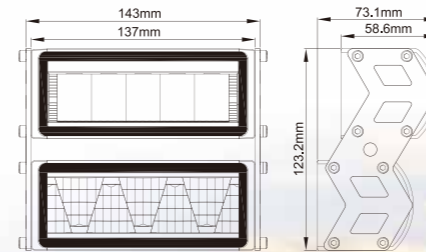

7" LED BI-HEAD LAMP

NK0700

ECE R112 CLASS B/R87/R7

- ITEM NO 10020583
- FUNCTION HIGH/LOW/DRL/POSITION

DESCRIPTION

- LENS POLYCARBONATE
- REFLECTOR POLYCARBONATE
- HOUSING ALUMINUM ALLOYS DIE-CASTING
- LED HIGH BEAM:OSRAM *1PCS
  LOW BEAM:OSRAM *1PCS
  DRL/POSITION:CREE *4PCS
- ELECTRONICS DC 9~33V

90mm LED BI-HEAD LAMP

NK9028

ECE R112 CLASS B/R7

- ITEM NO 10020870
- FUNCTION HIGH/LOW/POSITION

DESCRIPTION

- LENS BORAX
- REFLECTOR POLYCARBONATE
- HOUSING ALUMINUM ALLOYS DIE-CASTING
- LED HIGH BEAM:NICHIA *1PCS
  LOW BEAM:NICHIA *1PCS
  POSITION SEOL *4PCS
- ELECTRONICS DC 9~33V

GLASS LENS RIGHT HAND DRIVING

LED BI-HEAD LAMP

NK0522

ECE R112 CLASS B/R113 CLASS D/R50

- ITEM NO 10020822
- FUNCTION HIGH/LOW/POSITION

DESCRIPTION

- LENS POLYCARBONATE
- REFLECTOR POLYCARBONATE
- HOUSING EXTRUDED ALUMINUM
- LED HIGH BEAM: SEOL *5PCS
  LOW BEAM: CREE *5PCS
  POSITION BEAM: SEOL *2PCS
- BRACKET SPCC
- ELECTRONICS DC 9~33V