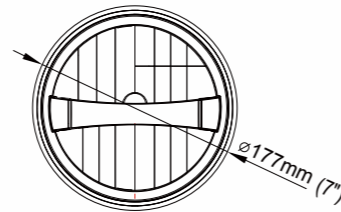

RIGHT HAND DRIVING

7" LED BI-HEAD LAMP

**NK0700**

ECE R112 CLASS B/R87/R7

- ITEM NO 10020583
- FUNCTION HIGH/LOW/DRL/POSITION

DESCRIPTION

- LENS POLYCARBONATE
- REFLECTOR POLYCARBONATE
- HOUSING ALUMINUM ALLOYS DIE-CASTING
- LED HIGH BEAM:OSRAM \*1PCS  
LOW BEAM:OSRAM \*1PCS  
DRL/POSITION:CREE \*4PCS
- ELECTRONICS DC 9~33V