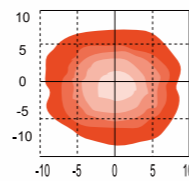

DESCRIPTION

LENS	POLYCARBONATE
REFLECTOR	POLYCARBONATE
HOUSING	ALUMINUM ALLOYS DIE-CASTING
LED	CREE*2PCS
ELECTRONICS	DC 9~33V