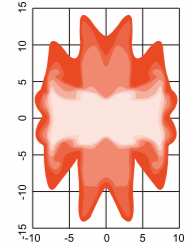

DESCRIPTION

- LENS POLYCARBONATE
- REFLECTOR POLYCARBONATE
- HOUSING ALUMINUM ALLOYS DIE-CASTING
- LED DRIVING BEAM: NICHIA*2PCS
  POSITION BEAM: SEOUL*12PCS
- BRACKET SPCC
- ELECTRONICS DC 9~33V