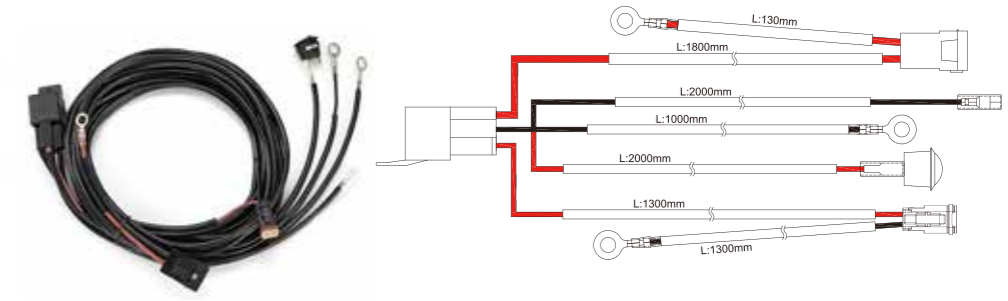

## NKLO17 VW / PORS◇HE

**ECE R4**  
 > ITEM NO 10020333  
**DESCRIPTION**  
 > LENS POLYCARBONATE  
 > LED 2PCS

FOR EOS 06'~  
 GOLF 4 / GOLF 5  
 LUPO 99'~06'  
 POLO 00'~  
 PASSAT 06' PASSAT CC  
 NEW BEETLE 06'~  
 PORSCHE 997 04'~11'  
 OE# 1J6 943 021  
 3D0 943 021A  
 3C5 943 021

# ACCESSORIES - WIRE HARNESS

> ITEM NO 10020880  
**DESCRIPTION**  
 > for NK0705 NK1105 NK2005  
 > LENGTH 2.2m 12V DT CONNECTOR  
 > WITH SWITCH · RELAY

**FOR SINGLE LAMP**

> ITEM NO 10020881  
**DESCRIPTION**  
 > for NK0705 NK1105 NK2005  
 > LENGTH 4m 12V DT CONNECTOR  
 > WITH SWITCH · RELAY