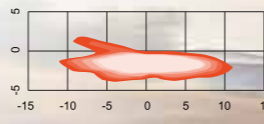

LOW BEAM

LED BI-HEAD LAMP

NK0522

ECE R112 CLASS B/R113 CLASS D/R50

- ITEM NO 10020822
- FUNCTION HIGH/LOW/POSITION

DESCRIPTION

- LENS POLYCARBONATE
- REFLECTOR POLYCARBONATE
- HOUSING EXTRUDED ALUMINUM
- LED HIGH BEAM: SEOL *5PCS
  LOW BEAM: CREE *5PCS
  POSITION BEAM: SEOL *2PCS
- BRACKET SPCC
- ELECTRONICS DC 9~33V