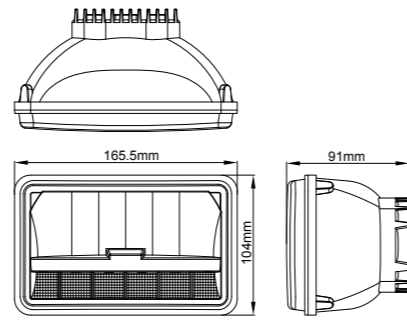

UNIVERSAL TYPE - LED HEAD LAMP

UNIVERSAL TYPE - LED FOG LAMP

ECE

SAE

4"x6" LED HEAD LAMP

NK4602

FMVSS108

- ITEM NO 10020724
- FUNCTION HIGH/DRL/POSITION

DESCRIPTION

- LENS POLYMERIC METHYL METHACRYLATE
- REFLECTOR POLYCARBONATE
- HOUSING ALUMINUM ALLOYS DIE-CASTING
- LED HIGH BEAM:CREE *1PCS
  DRL/POSITION:OSRAM *6PCS
- ELECTRONICS DC 9~33V
- REPLACES H4651