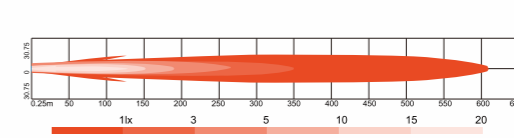

DESCRIPTION

- LENS POLYCARBONATE
- REFLECTOR POLYCARBONATE
- HOUSING ALUMINUM ALLOYS DIE-CASTING
- LED DRIVING BEAM: NICHIA*2PCS
  POSITION BEAM: SEOUL*12PCS
- BRACKET SPCC
- ELECTRONICS DC 9~33V