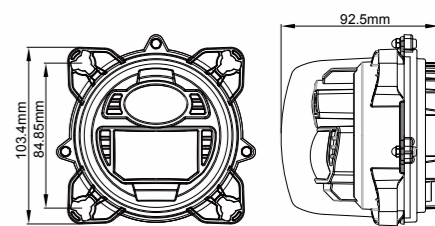

ECE R112 CLASS B

ITEM NO	10020796
FUNCTION	LOW BEAM(RIGHT HAND DRIVING)

**DESCRIPTION**

LENS	POLYCARBONATE
REFLECTOR	POLYCARBONATE
HOUSING	ALUMINUM ALLOYS DIE-CASTING
LED	CREE*2PCS
ELECTRONICS	DC 9~33V

LEFT HAND DRIVING

RIGHT HAND DRIVING

7" LED BI-HEAD LAMP

**NK0700**

ECE R112 CLASS B/R87/R7

- ITEM NO 10020583
- FUNCTION HIGH/LOW/DRL/POSITION

DESCRIPTION

- LENS POLYCARBONATE
- REFLECTOR POLYCARBONATE
- HOUSING ALUMINUM ALLOYS DIE-CASTING
- LED HIGH BEAM:OSRAM \*1PCS  
LOW BEAM:OSRAM \*1PCS  
DRL/POSITION:CREE \*4PCS
- ELECTRONICS DC 9~33V