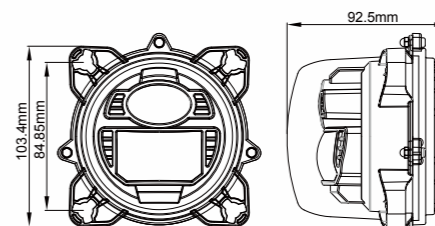

ECE R112 CLASS B

ITEM NO	10020796
FUNCTION	LOW BEAM(RIGHT HAND DRIVING)

**DESCRIPTION**

LENS	POLYCARBONATE
REFLECTOR	POLYCARBONATE
HOUSING	ALUMINUM ALLOYS DIE-CASTING
LED	CREE*2PCS
ELECTRONICS	DC 9~33V

LEFT HAND DRIVING