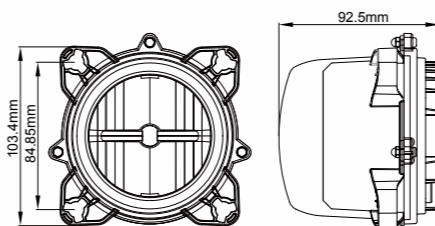

LED HEAD LAMP

ECE

SAE

ECE

SAE

RIGHT HAND DRIVING

NK9003

ECE R112 CLASS B

ITEM NO	10020605
FUNCTION	HIGH BEAM

DESCRIPTION

LENS	POLYCARBONATE
REFLECTOR	POLYCARBONATE
HOUSING	ALUMINUM ALLOYS DIE-CASTING
LED	CREE*2PCS
ELECTRONICS	DC 9~33V

NK9003

ECE R112 CLASS B

ITEM NO	10020604
FUNCTION	LOW BEAM

DESCRIPTION

LENS	POLYCARBONATE
REFLECTOR	POLYCARBONATE
HOUSING	ALUMINUM ALLOYS DIE-CASTING
LED	CREE*2PCS
ELECTRONICS	DC 9~33V

NK9003

ECE R112 CLASS B

ITEM NO	10020796
FUNCTION	LOW BEAM(RIGHT HAND DRIVING)

DESCRIPTION

LENS	POLYCARBONATE
REFLECTOR	POLYCARBONATE
HOUSING	ALUMINUM ALLOYS DIE-CASTING
LED	CREE*2PCS
ELECTRONICS	DC 9~33V

LEFT HAND DRIVING

RIGHT HAND DRIVING