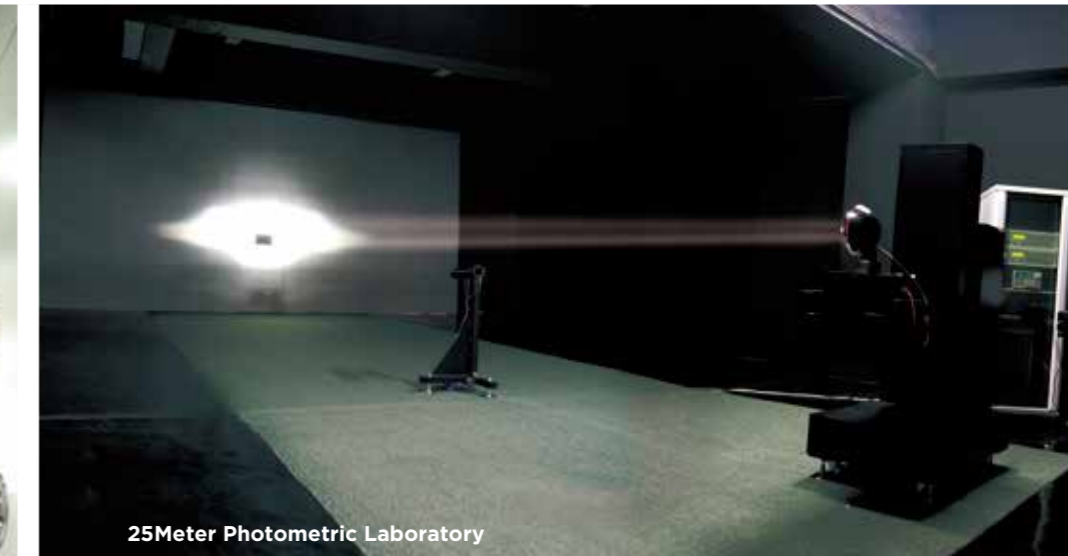

Air Leak Tester

Thermal Shock Test Chamber

Temperature & Humidity Test Chamber

Salt Spary Tester

Cleanroom Entrance-Air Shower

25Meter Photometric Laboratory

Cleanroom- ISO 14644 Class 8