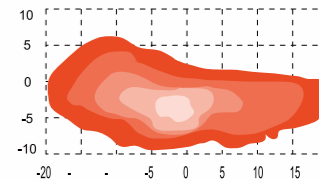

ECE R112 CLASS B

ITEM NO	10020796
FUNCTION	LOW BEAM(RIGHT HAND DRIVING)

**DESCRIPTION**

LENS	POLYCARBONATE
REFLECTOR	POLYCARBONATE
HOUSING	ALUMINUM ALLOYS DIE-CASTING
LED	CREE*2PCS
ELECTRONICS	DC 9~33V

LEFT HAND DRIVING