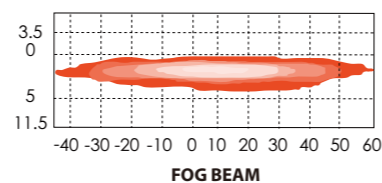

DESCRIPTION

- LENS POLYCARBONATE
- REFLECTOR POLYCARBONATE
- HOUSING POLYCARBONATE
- LED CREE*1PCS
- BRACKET SPCC
- ELECTRONICS DC 9~33V