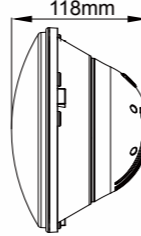

RIGHT HAND DRIVING

7" LED BI-HEAD LAMP

**NK0700**

ECE R112 CLASS B/R87/R7

- ITEM NO 10020583
- FUNCTION HIGH/LOW/DRL/POSITION

DESCRIPTION

- LENS POLYCARBONATE
- REFLECTOR POLYCARBONATE
- HOUSING ALUMINUM ALLOYS DIE-CASTING
- LED HIGH BEAM:OSRAM \*1PCS  
LOW BEAM:OSRAM \*1PCS  
DRL/POSITION:CREE \*4PCS
- ELECTRONICS DC 9~33V