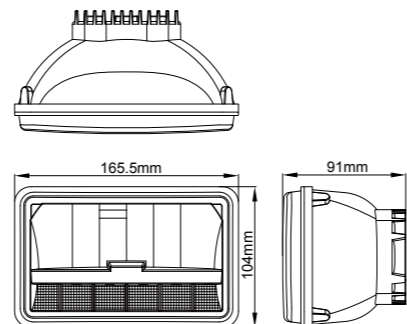

DESCRIPTION

- LENS POLYMERIC METHYL METHACRYLATE
- REFLECTOR POLYCARBONATE
- HOUSING ALUMINUM ALLOYS DIE-CASTING
- LED LOW BEAM:CREE *1PCS
  DRL/POSITION:OSRAM *6PCS
- ELECTRONICS DC 9~33V
- REPLACES H4656