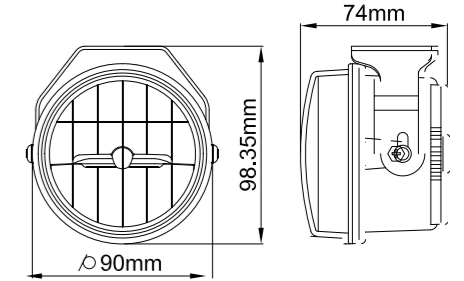

DESCRIPTION

- LENS POLYCARBONATE
- REFLECTOR POLYCARBONATE
- HOUSING ALUMINUM ALLOYS DIE-CASTING
- LED CREE *2PCS
- BRACKET SPCC
- ELECTRONICS DC 9~33V