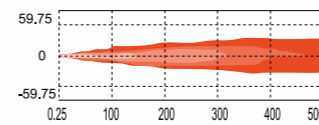

DESCRIPTION

LENS	POLYCARBONATE
REFLECTOR	POLYCARBONATE
HOUSING	ALUMINUM ALLOYS DIE-CASTING
LED	CREE*2PCS
ELECTRONICS	DC 9~33V