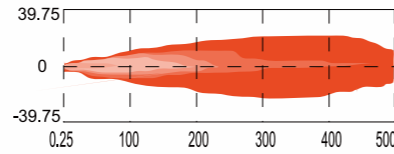

RIGHT HAND DRIVING

7" LED BI-HEAD LAMP

**NK0700**

ECE R112 CLASS B/R87/R7

- ITEM NO 10020583
- FUNCTION HIGH/LOW/DRL/POSITION

DESCRIPTION

- LENS POLYCARBONATE
- REFLECTOR POLYCARBONATE
- HOUSING ALUMINUM ALLOYS DIE-CASTING
- LED HIGH BEAM:OSRAM \*1PCS  
LOW BEAM:OSRAM \*1PCS  
DRL/POSITION:CREE \*4PCS
- ELECTRONICS DC 9~33V