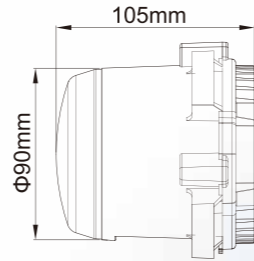

7" LED BI-HEAD LAMP

NK0700

ECE R112 CLASS B/R87/R7

- ITEM NO 10020583
- FUNCTION HIGH/LOW/DRL/POSITION

DESCRIPTION

- LENS POLYCARBONATE
- REFLECTOR POLYCARBONATE
- HOUSING ALUMINUM ALLOYS DIE-CASTING
- LED HIGH BEAM:OSRAM *1PCS
  LOW BEAM:OSRAM *1PCS
  DRL/POSITION:CREE *4PCS
- ELECTRONICS DC 9~33V

90mm LED BI-HEAD LAMP

NK9028

ECE R112 CLASS B/R7

- ITEM NO 10020870
- FUNCTION HIGH/LOW/POSITION

DESCRIPTION

- LENS BORAX
- REFLECTOR POLYCARBONATE
- HOUSING ALUMINUM ALLOYS DIE-CASTING
- LED HIGH BEAM:NICHIA *1PCS
  LOW BEAM:NICHIA *1PCS
  POSITION SEOL *4PCS
- ELECTRONICS DC 9~33V

GLASS LENS RIGHT HAND DRIVING

HIGH BEAM

LED BI-HEAD LAMP

NK0522

ECE R112 CLASS B/R113 CLASS D/R50

- ITEM NO 10020822
- FUNCTION HIGH/LOW/POSITION

DESCRIPTION

- LENS POLYCARBONATE
- REFLECTOR POLYCARBONATE
- HOUSING EXTRUDED ALUMINUM
- LED HIGH BEAM: SEOL *5PCS
  LOW BEAM: CREE *5PCS
  POSITION BEAM: SEOL *2PCS
- BRACKET SPCC
- ELECTRONICS DC 9~33V