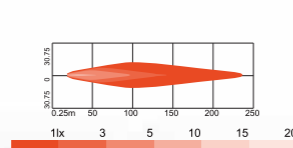

7" LED BI-HEAD LAMP

NK0700

ECE R112 CLASS B/R87/R7

- ITEM NO 10020583
- FUNCTION HIGH/LOW/DRL/POSITION

DESCRIPTION

- LENS POLYCARBONATE
- REFLECTOR POLYCARBONATE
- HOUSING ALUMINUM ALLOYS DIE-CASTING
- LED HIGH BEAM:OSRAM *1PCS
  LOW BEAM:OSRAM *1PCS
  DRL/POSITION:CREE *4PCS
- ELECTRONICS DC 9~33V

90mm LED BI-HEAD LAMP

NK9028

ECE R112 CLASS B/R7

- ITEM NO 10020870
- FUNCTION HIGH/LOW/POSITION

DESCRIPTION

- LENS BORAX
- REFLECTOR POLYCARBONATE
- HOUSING ALUMINUM ALLOYS DIE-CASTING
- LED HIGH BEAM:NICHIA *1PCS
  LOW BEAM:NICHIA *1PCS
  POSITION SEOL *4PCS
- ELECTRONICS DC 9~33V

GLASS LENS RIGHT HAND DRIVING

HIGH BEAM

LED BI-HEAD LAMP

NK0522

ECE R112 CLASS B/R113 CLASS D/R50

- ITEM NO 10020822
- FUNCTION HIGH/LOW/POSITION

DESCRIPTION

- LENS POLYCARBONATE
- REFLECTOR POLYCARBONATE
- HOUSING EXTRUDED ALUMINUM
- LED HIGH BEAM: SEOL *5PCS
  LOW BEAM: CREE *5PCS
  POSITION BEAM: SEOL *2PCS
- BRACKET SPCC
- ELECTRONICS DC 9~33V