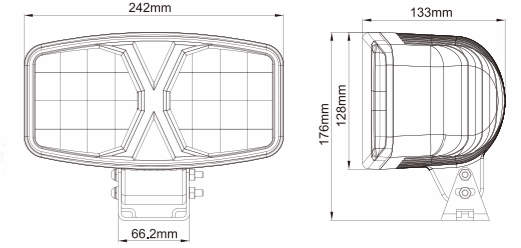

DESCRIPTION

- LENS POLYCARBONATE
- REFLECTOR POLYCARBONATE
- HOUSING ALUMINUM ALLOYS DIE-CASTING
- LED DRIVING BEAM: NICHIA*2PCS
  POSITION BEAM: SEOUL*12PCS
- BRACKET SPCC
- ELECTRONICS DC 9~33V