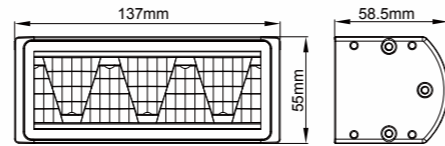

DESCRIPTION

- LENS POLYCARBONATE
- REFLECTOR POLYCARBONATE
- HOUSING EXTRUDED ALUMINUM
- LED SEOUL *5PCS
- ELECTRONICS DC 9~33V