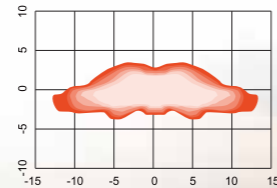

7" LED BI-HEAD LAMP

NK0700

ECE R112 CLASS B/R87/R7

- ITEM NO 10020583
- FUNCTION HIGH/LOW/DRL/POSITION

DESCRIPTION

- LENS POLYCARBONATE
- REFLECTOR POLYCARBONATE
- HOUSING ALUMINUM ALLOYS DIE-CASTING
- LED HIGH BEAM:OSRAM *1PCS
  LOW BEAM:OSRAM *1PCS
  DRL/POSITION:CREE *4PCS
- ELECTRONICS DC 9~33V

90mm LED BI-HEAD LAMP

NK9028

ECE R112 CLASS B/R7

- ITEM NO 10020870
- FUNCTION HIGH/LOW/POSITION

DESCRIPTION

- LENS BORAX
- REFLECTOR POLYCARBONATE
- HOUSING ALUMINUM ALLOYS DIE-CASTING
- LED HIGH BEAM:NICHIA *1PCS
  LOW BEAM:NICHIA *1PCS
  POSITION SEOL *4PCS
- ELECTRONICS DC 9~33V

GLASS LENS RIGHT HAND DRIVING

HIGH BEAM

LED BI-HEAD LAMP

NK0522

ECE R112 CLASS B/R113 CLASS D/R50

- ITEM NO 10020822
- FUNCTION HIGH/LOW/POSITION

DESCRIPTION

- LENS POLYCARBONATE
- REFLECTOR POLYCARBONATE
- HOUSING EXTRUDED ALUMINUM
- LED HIGH BEAM: SEOL *5PCS
  LOW BEAM: CREE *5PCS
  POSITION BEAM: SEOL *2PCS
- BRACKET SPCC
- ELECTRONICS DC 9~33V