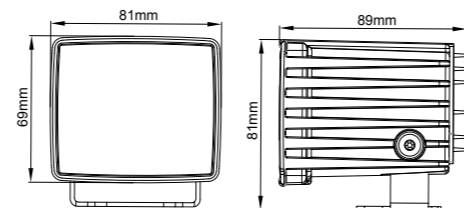

DESCRIPTION

- LENS POLYCARBONATE
- REFLECTOR POLYCARBONATE
- HOUSING POLYCARBONATE
- LED CREE*1PCS
- BRACKET SPCC
- ELECTRONICS DC 9~33V