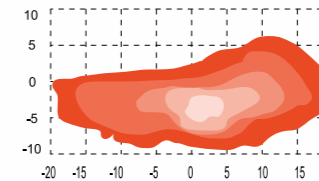

LED HEAD LAMP

ECE

SAE

ECE

SAE

RIGHT HAND DRIVING

NK9003

ECE R112 CLASS B

ITEM NO	10020605
FUNCTION	HIGH BEAM

DESCRIPTION

LENS	POLYCARBONATE
REFLECTOR	POLYCARBONATE
HOUSING	ALUMINUM ALLOYS DIE-CASTING
LED	CREE*2PCS
ELECTRONICS	DC 9~33V

NK9003

ECE R112 CLASS B

ITEM NO	10020604
FUNCTION	LOW BEAM

DESCRIPTION

LENS	POLYCARBONATE
REFLECTOR	POLYCARBONATE
HOUSING	ALUMINUM ALLOYS DIE-CASTING
LED	CREE*2PCS
ELECTRONICS	DC 9~33V

NK9003

ECE R112 CLASS B

ITEM NO	10020796
FUNCTION	LOW BEAM(RIGHT HAND DRIVING)

DESCRIPTION

LENS	POLYCARBONATE
REFLECTOR	POLYCARBONATE
HOUSING	ALUMINUM ALLOYS DIE-CASTING
LED	CREE*2PCS
ELECTRONICS	DC 9~33V

LEFT HAND DRIVING

RIGHT HAND DRIVING