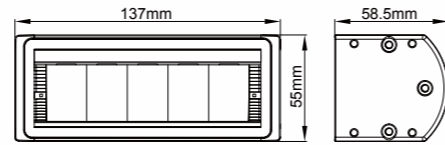

UNIVERSAL TYPE - LED HEAD LAMP

UNIVERSAL TYPE - LED DRIVING LAMP

LED HEAD LAMP

NK0520

R113 CLASS D/R50

- ITEM NO 10020786
- FUNCTION LOW/POSITION

DESCRIPTION

- LENS POLYCARBONATE
- REFLECTOR POLYCARBONATE
- HOUSING EXTRUDED ALUMINUM
- LED LOW BEAM: CREE *5PCS
  POSITION BEAM: SEOUL*2PCS
- ELECTRONICS DC 9~33V