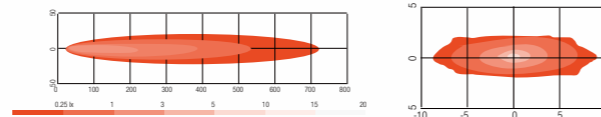

DESCRIPTION

- LENS POLYCARBONATE
- REFLECTOR POLYCARBONATE
- HOUSING ALUMINUM ALLOYS DIE-CASTING
- LED LEXTAR*2PCS
- BRACKET SPCC
- ELECTRONICS DC 9~33V