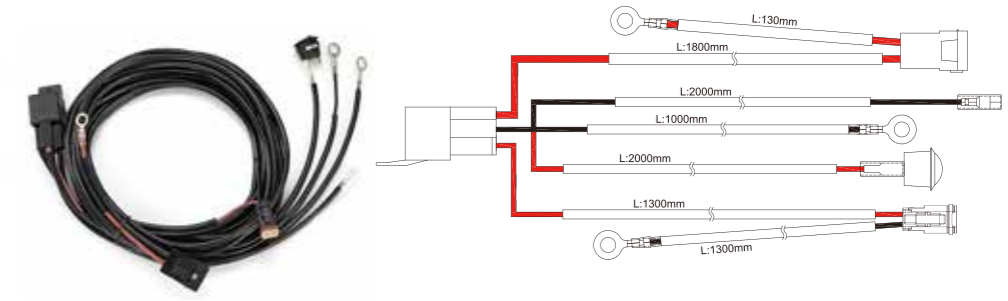

NKLO17 VW / PORSCHE

ECE R4
 > ITEM NO 10020333
DESCRIPTION
 > LENS POLYCARBONATE
 > LED 2PCS

FOR EOS 06'~
 GOLF 4 / GOLF 5
 LUPO 99'~06'
 POLO 00'~
 PASSAT 06' PASSAT CC
 NEW BEETLE 06'~
 PORSCHE 997 04'~11'
 OE# 1J6 943 021
 3D0 943 021A
 3C5 943 021

ACCESSORIES - WIRE HARNESS

> ITEM NO 10020880
DESCRIPTION
 > for NK0705 NK1105 NK2005
 > LENGTH 2.2m 12V DT CONNECTOR
 > WITH SWITCH · RELAY

FOR SINGLE LAMP

> ITEM NO 10020881
DESCRIPTION
 > for NK0705 NK1105 NK2005
 > LENGTH 4m 12V DT CONNECTOR
 > WITH SWITCH · RELAY