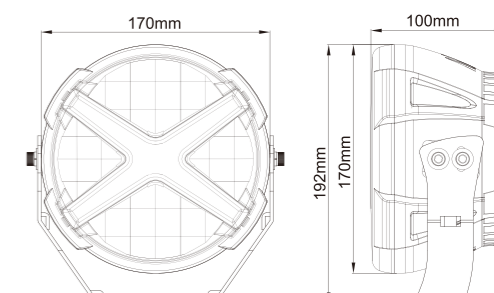

DESCRIPTION

▶ LENS	POLYMERIC METHYL METHACRYLATE
▶ REFLECTOR	POLYCARBONATE
▶ HOUSING	ALUMINUM ALLOYS DIE-CASTING
▶ LED	DRIVING BEAM:NICHIA*4PCS POSITION BEAM:SEOUL*24PCS
▶ BRACKET	SPCC
▶ ELECTRONICS	DC 9~33V