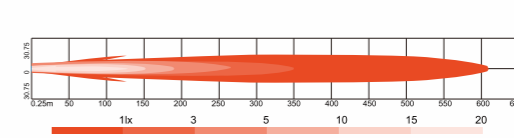

9" LED DRIVING LAMP

NK0927

ECE R112 CLASS B/R7

- ITEM NO 10020883
- FUNCTION DRIVING/POSITION

DESCRIPTION

- LENS POLYCARBONATE
- REFLECTOR POLYCARBONATE
- HOUSING ALUMINUM ALLOYS DIE-CASTING
- LED DRIVING BEAM:NICHIA*2PCS
POSITION BEAM:SEOUL*12PCS
- BRACKET SPCC
- ELECTRONICS DC 9~33V