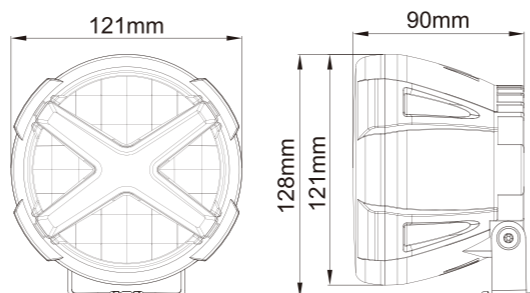

DESCRIPTION

▶ LENS	POLYMERIC METHYL METHACRYLATE
▶ REFLECTOR	POLYCARBONATE
▶ HOUSING	ALUMINUM ALLOYS DIE-CASTING
▶ LED	DRIVING BEAM:NICHIA*4PCS POSITION BEAM:SEOUL*12PCS
▶ BRACKET	SPCC
▶ ELECTRONICS	DC 9~33V