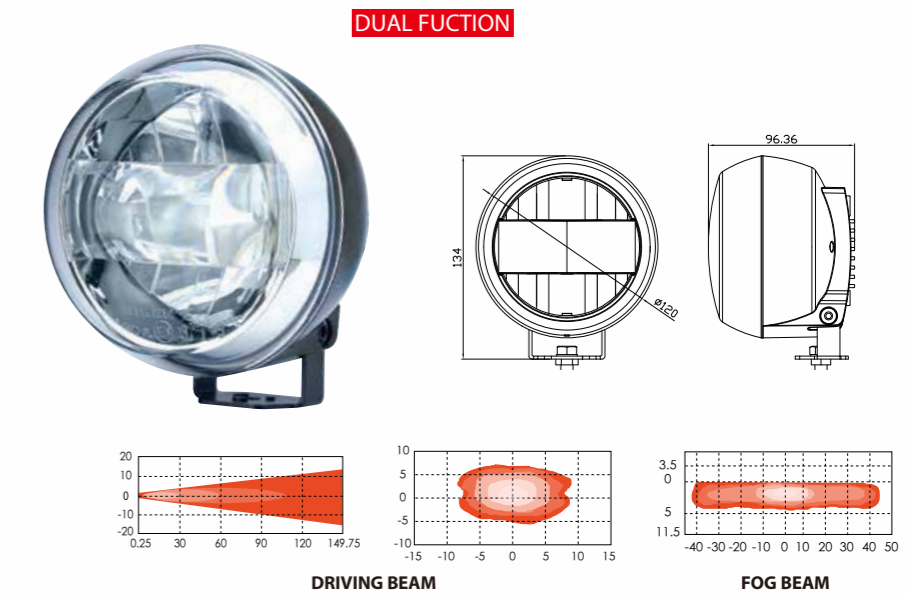

DESCRIPTION

- LENS POLYCARBONATE
- INNER LENS POLYMERIC METHYL METHACRYLATE
- REFLECTOR POLYCARBONATE
- HOUSING POLYCARBONATE
- LED FOG BEAM:CREE *3PCS
  DRIVING BEAM:CREE *2PCS
- ELECTRONICS SPCC
- DC 9~33V