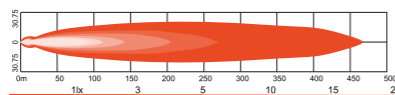

DESCRIPTION

▶ LENS	POLYMERIC METHYL METHACRYLATE
▶ REFLECTOR	POLYCARBONATE
▶ HOUSING	ALUMINUM ALLOYS DIE-CASTING
▶ LED	DRIVING BEAM:NICHIA*4PCS POSITION BEAM:SEOUL*12PCS
▶ BRACKET	SPCC
▶ ELECTRONICS	DC 9~33V