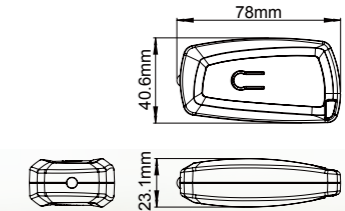

ACCESSORIES - WATER ENERGY FLASHLIGHT

> ITEM NO 10020764
DESCRIPTION
> HOUSING ABS
> LED SUPER WHITE *1PC

ONLY WATER OPERATION

- 1.Eco-friendly product.
- 2.No more traditional batteries required.
- 3.Operated with water only.
- 4.Life span over 48 hours.
- 5.Reusable after refilling water.