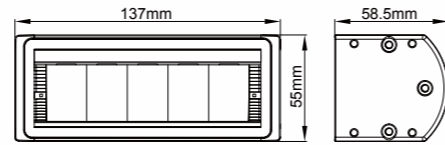

LED HEAD LAMP

NK0520

ECE R112 CLASS B

- ITEM NO 10020785
- FUNCTION HIGH BEAM

DESCRIPTION

- LENS POLYCARBONATE
- REFLECTOR POLYCARBONATE
- HOUSING EXTRUDED ALUMINUM
- LED SEOUL *5PCS
- ELECTRONICS DC 9~33V