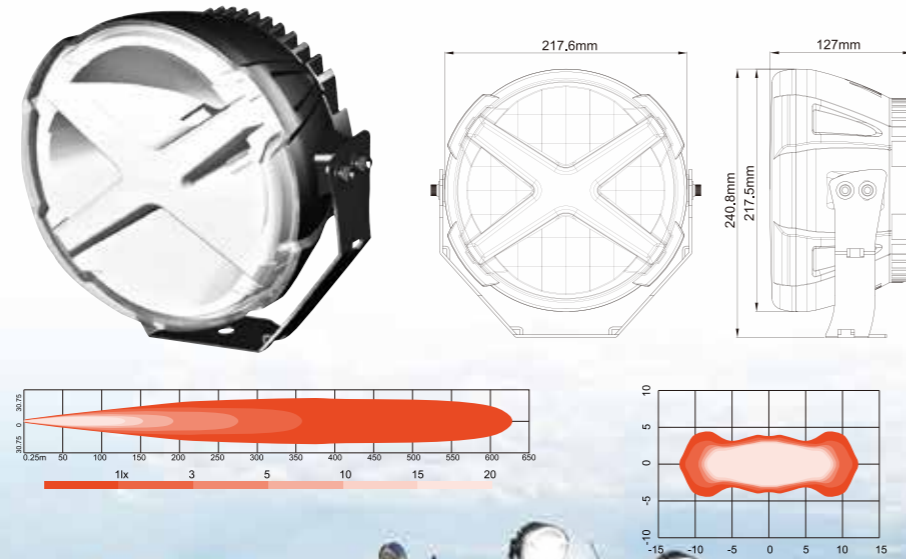

9" LED DRIVING LAMP

NK0923

ECE R112 CLASS B/R7

ITEM NO 10020875
FUNCTION DRIVING/POSITION

DESCRIPTION

- LENS POLYCARBONATE
- REFLECTOR POLYCARBONATE
- HOUSING ALUMINUM ALLOYS DIE-CASTING
- LED DRIVING BEAM:NICHIA*4PCS
POSITION BEAM:SEOUL*24PCS
- BRACKET SPCC
- ELECTRONICS DC 9~33V