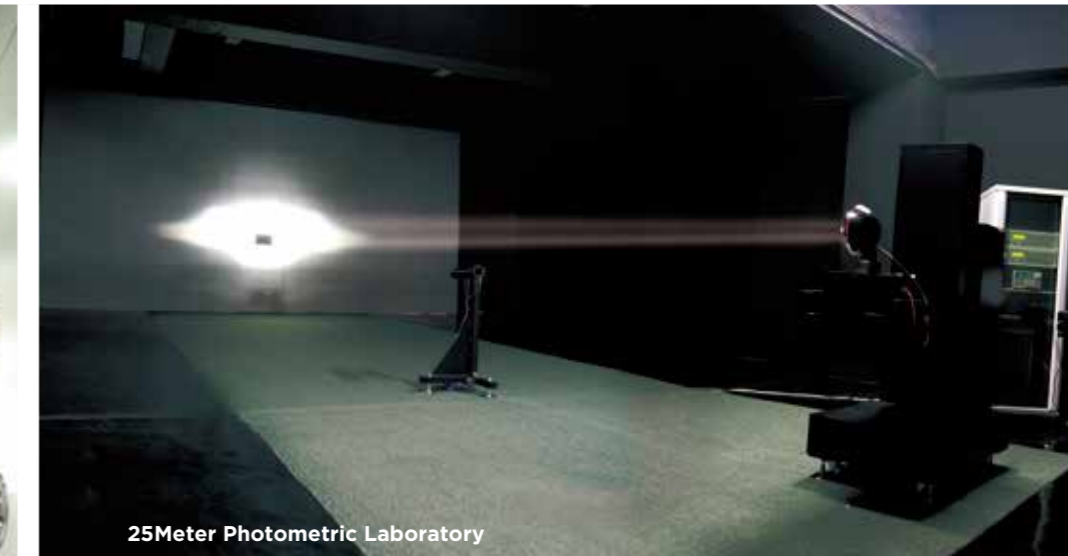

Air Leak Tester

Thermal Shock Test Chamber

Temperature & Humidity Test Chamber

Salt Spary Tester

Cleanroom Entrance-Air Shower

25Meter Photometric Laboratory

Cleanroom- ISO 14644 Class 8

UNIVERSAL TYPE - LED HEAD LAMP