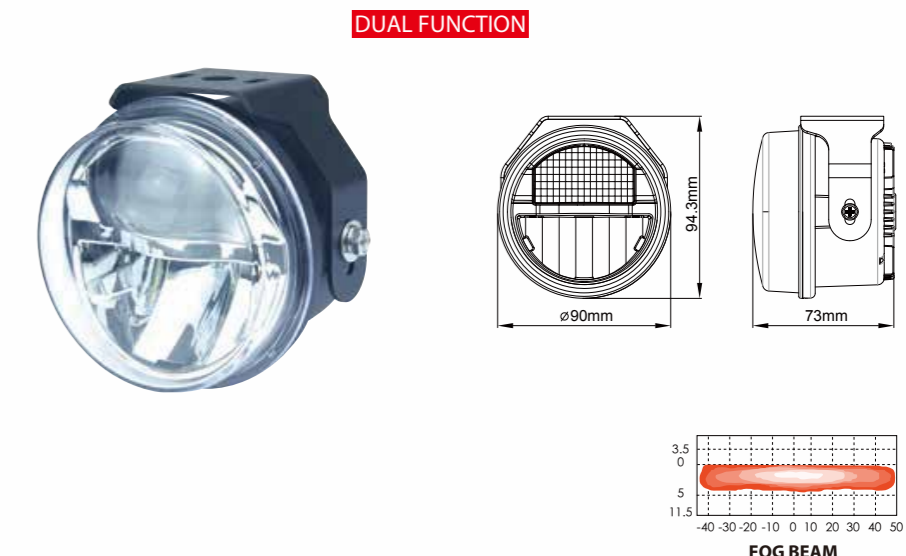

90mm LED FOG LAMP

NK9009

ECE R19/R87/SAE J583/J2087

ITEM NO 10020549
FUNCTION DRL / FOG

DESCRIPTION

- LENS POLYCARBONATE
- INNER LENS POLYMERIC METHYL METHACRYLATE
- REFLECTOR POLYCARBONATE
- HOUSING ALUMINUM ALLOY DIE-CASTING
- LED FOG BEAM:CREE *3PCS
DRL BEAM:CREE *3PCS
- BRACKET SPCC
- ELECTRONICS DC 9~33V