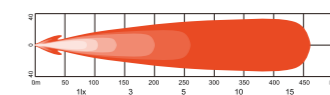

DESCRIPTION

▶ LENS	POLYMERIC METHYL METHACRYLATE
▶ REFLECTOR	POLYCARBONATE
▶ HOUSING	ALUMINUM ALLOYS DIE-CASTING
▶ LED	DRIVING BEAM:NICHIA*4PCS POSITION BEAM:SEOUL*24PCS
▶ BRACKET	SPCC
▶ ELECTRONICS	DC 9~33V