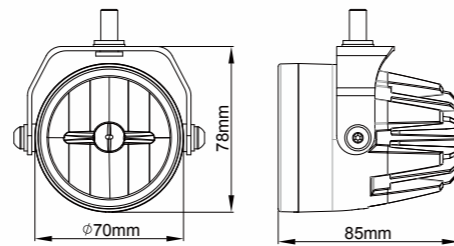

DESCRIPTION

- LENS POLYCARBONATE
- REFLECTOR POLYCARBONATE
- HOUSING ALUMINUM ALLOYS DIE-CASTING
- LED LEXTAR*2PCS
- BRACKET SPCC
- ELECTRONICS DC 9~33V