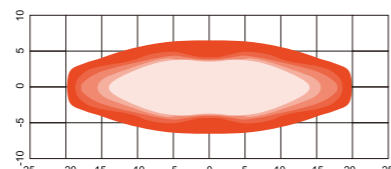

DESCRIPTION

▶ LENS	POLYMERIC METHYL METHACRYLATE
▶ REFLECTOR	POLYCARBONATE
▶ HOUSING	ALUMINUM ALLOYS DIE-CASTING
▶ LED	DRIVING BEAM:NICHIA*4PCS POSITION BEAM:SEOUL*12PCS
▶ BRACKET	SPCC
▶ ELECTRONICS	DC 9~33V