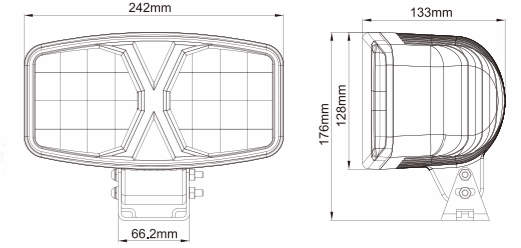

9" LED DRIVING LAMP

NK0927

ECE R112 CLASS B/R7

- ITEM NO 10020883
- FUNCTION DRIVING/POSITION

DESCRIPTION

- LENS POLYCARBONATE
- REFLECTOR POLYCARBONATE
- HOUSING ALUMINUM ALLOYS DIE-CASTING
- LED DRIVING BEAM:NICHIA*2PCS
POSITION BEAM:SEOUL*12PCS
- BRACKET SPCC
- ELECTRONICS DC 9~33V