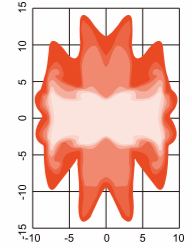

DESCRIPTION

- LENS POLYCARBONATE
- REFLECTOR POLYCARBONATE
- HOUSING ALUMINUM ALLOYS DIE-CASTING
- LED DRIVING BEAM:NICHIA*2PCS
  POSITION BEAM:SEOUL*12PCS
- BRACKET SPCC
- ELECTRONICS DC 9~33V