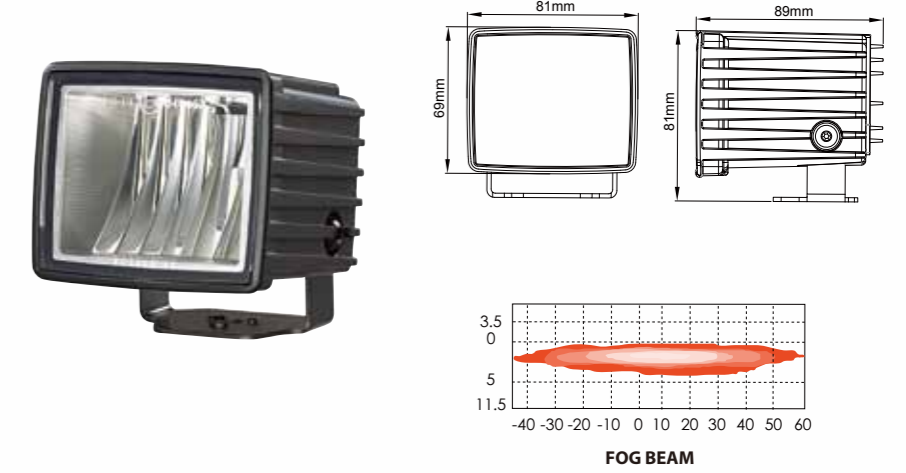

LED FOG LAMP

NK0307

ECE R19/SAE J583

ITEM NO 10020732
FUNCTION FOG

DESCRIPTION

- LENS POLYCARBONATE
- REFLECTOR POLYCARBONATE
- HOUSING POLYCARBONATE
- LED CREE*1PCS
- BRACKET SPCC
- ELECTRONICS DC 9~33V

120mm LED FOG LAMP