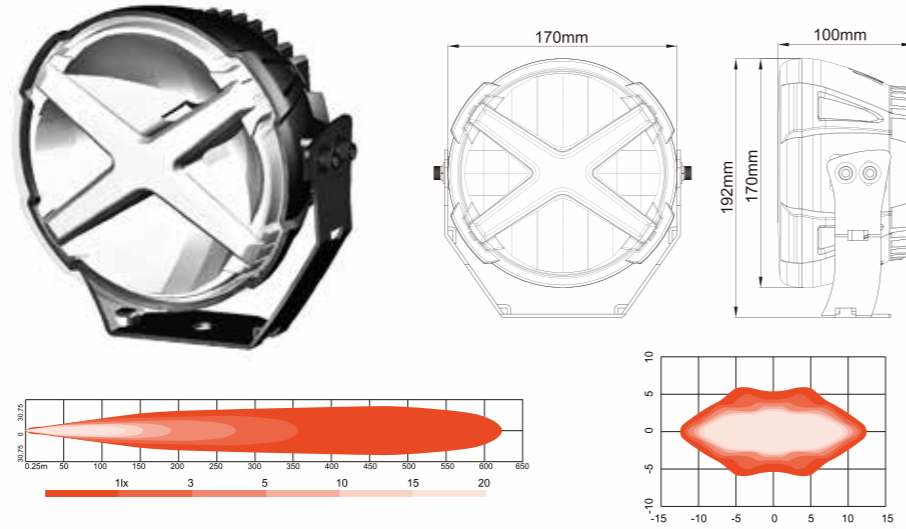

7" LED DRIVING LAMP

NK7023

ECE R112 CLASS B/R7

ITEM NO 10020874
FUNCTION DRIVING/POSITION

DESCRIPTION

- LENS POLYCARBONATE
- REFLECTOR POLYCARBONATE
- HOUSING ALUMINUM ALLOYS DIE-CASTING
- LED DRIVING BEAM:NICHIA*4PCS
POSITION BEAM:SEOUL*24PCS
- BRACKET SPCC
- ELECTRONICS DC 9~33V