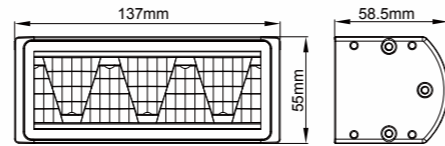

LED HEAD LAMP

NK0520

ECE R112 CLASS B

- ITEM NO 10020785
- FUNCTION HIGH BEAM

DESCRIPTION

- LENS POLYCARBONATE
- REFLECTOR POLYCARBONATE
- HOUSING EXTRUDED ALUMINUM
- LED SEOUL *5PCS
- ELECTRONICS DC 9~33V