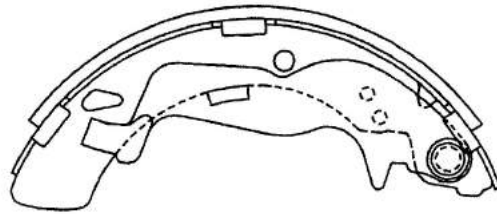

BRAKE SHOE

HONDA No.04

HS5538

(Rear)

2pcs.

1pc.

3.2x2x35-R100

1pc.