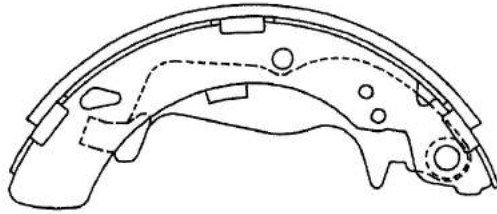

BRAKE SHOE

HONDA No.04

HS5538

(Rear)

2pcs.

1pc.

3.2x2x35-R100

1pc.