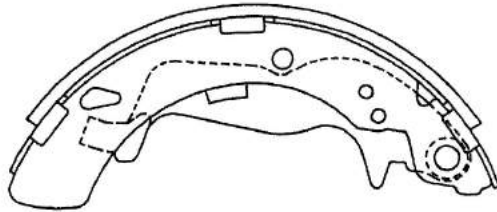

BRAKE SHOE

HONDA No.04

HS5538

(Rear)

2pcs.

1pc.

3.2x2x35-R100

1pc.