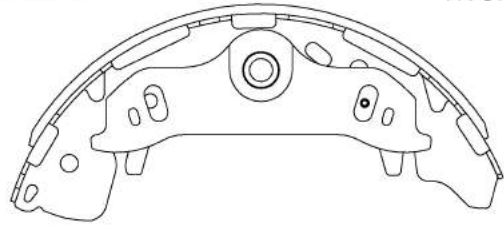

HS8073

HYUNDAI

1pc.

1pc.

1pc.

4.5x2.5x52-R146.5

1pc.

BRAKE SHOE