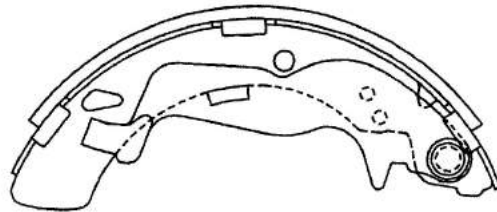

BRAKE SHOE

HONDA No.04

HS5538

(Rear)

2pcs.

1pc.

3.2x2x35-R100

1pc.