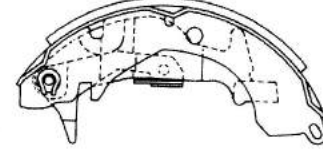

BRAKE SHOE

MITSUBISHI No.08

HS6670

(Rear)

1pc.

1pc.

1pc.

3.2x1.6x28-R90

1pc.

HS6674

(Rear)

1pc.

1pc.

1pc.

3.2x1.6x35-R90

1pc.

HS6678

(Front)

2pcs.

2pcs.

3.2x2x44-R95