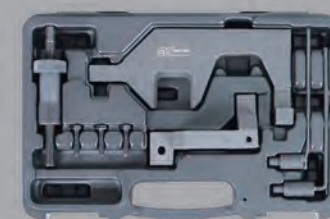

SK-15A0826
BMW Timing Tool Set (N13, N18)