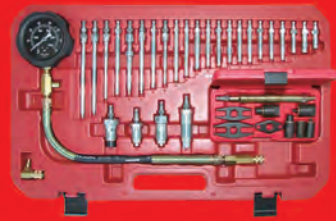

SK-2009C
Sensor Sending Unit Socket 8pcs Set

SK-5010
9pcs CDI Injector Extractor Set

SK-5007
Balancer Puller & Installer

SK-5011
Universal Camshaft Sprocket Puller

SK-6011
Valve Seal Remover & Installer Kit

SK-UCI-41
One Man Operation
Valve Spring Compressor Kit

Engine

Tool

SK-CTAS72G-M4 R134A Manifold

SK-15A0404
Diesel Injector / cleaner set

SK-SD8003 Diesel compression tester

SK-15A0413
Universal belt tensioner wrench set

SK-15X1602
265 pcs HNBR O-Ring Kit

SK-15F1314 (92 PCS)
Multipurpose Connector Set

SK-15F1330 (28 pcs)
Cooling System Leakage Tester
Vacuum-Type Coolant Refilling Kit

SK-16F1301
9pcs Oilfilter Wrench Sets