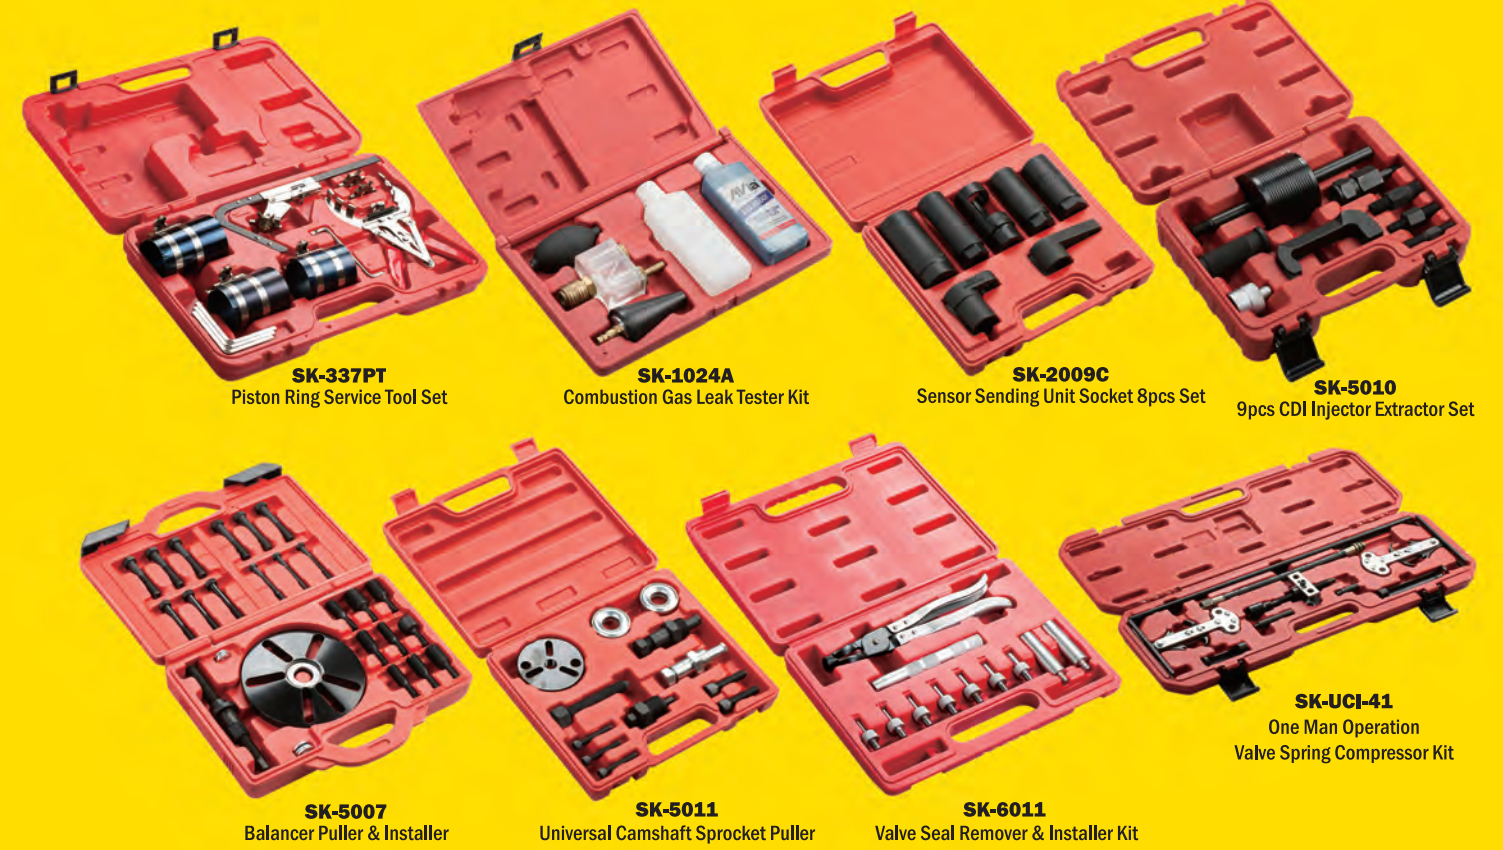

SK-337PT
Piston Ring Service Tool Set

SK-1024A
Combustion Gas Leak Tester Kit

SK-2009C
Sensor Sending Unit Socket 8pcs Set

SK-5010
9pcs CDI Injector Extractor Set

SK-5007
Balancer Puller & Installer

SK-5011
Universal Camshaft Sprocket Puller

SK-6011
Valve Seal Remover & Installer Kit

SK-UCI-41
One Man Operation
Valve Spring Compressor Kit

Engine

Tool