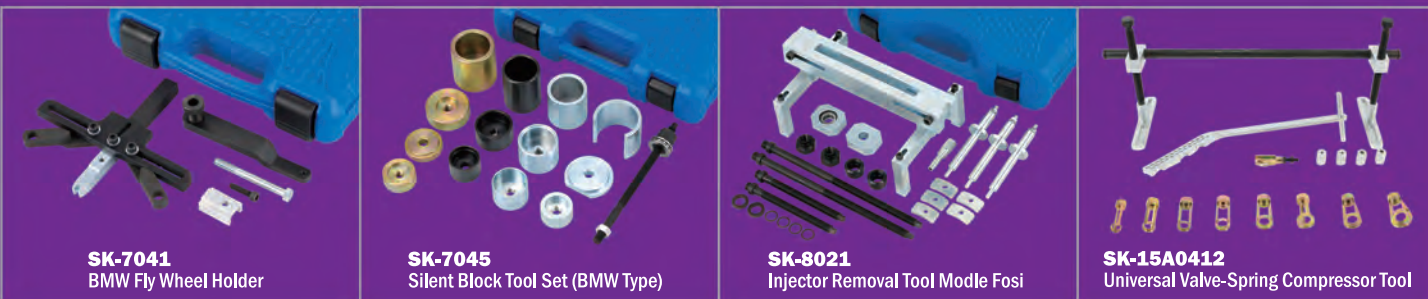

SK-7041
BMW Fly Wheel Holder

SK-7045
Silent Block Tool Set (BMW Type)

SK-8021
Injector Removal Tool Modle Fosi

SK-15A0412
Universal Valve-Spring Compressor Tool