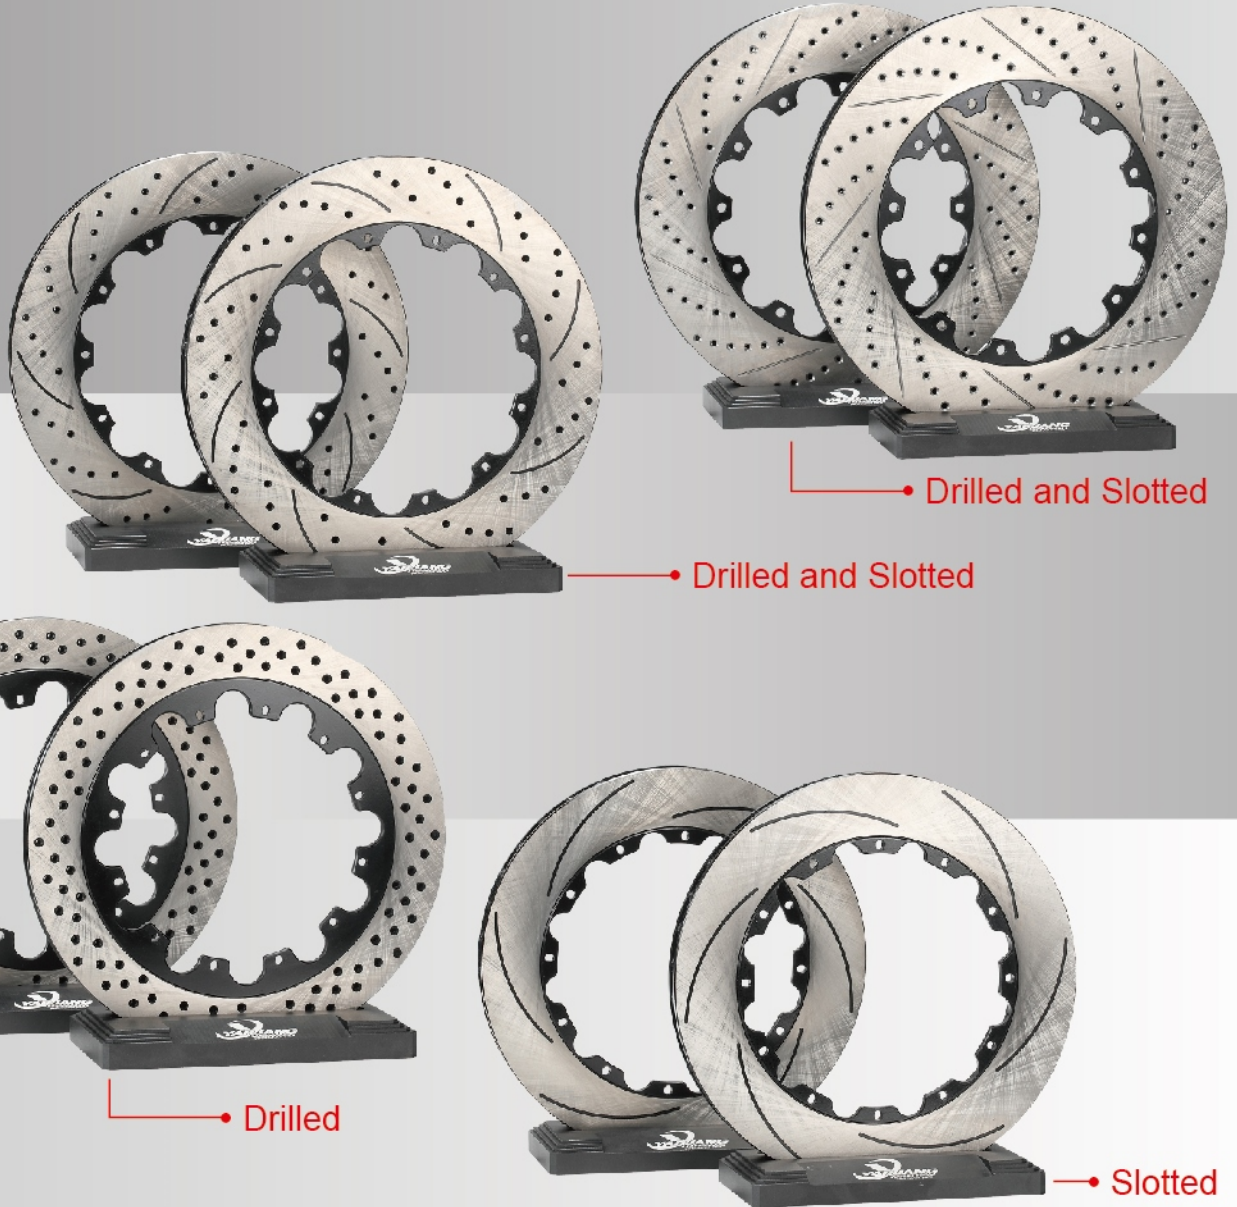

Racing Brake Rotors

Accuracy & Precision

Accuracy & Precision

Accuracy & Precision

Accuracy & Precision

Accuracy & Precision

Drilled and Slotted

Drilled and Slotted

Drilled

Slotted

Front and rear rotor range

| Front rotor size | Rear rotor size | Front rotor size | Rear rotor size |
|------------------|-----------------|------------------|-----------------|
| 286 x 22mm | 286 x 22mm | 356 x 32mm | |
| 286 x 26mm | 304 x 22mm | 380 x 32mm | |
| 304 x 22mm | 330 x 28mm | 380 x 34mm | |
| 304 x 26mm | 356 x 28mm | 405 x 36mm | |
| 330 x 32mm | 380 x 32mm | 430 x 36mm | |
| 345 x 32mm | | | |

Racing Brake Rotors

Accuracy & Precision

Accuracy & Precision

Accuracy & Precision

Accuracy & Precision

Accuracy & Precision

• Fixed Rotor

• Floating Rotor

• Enlarged Rear Rotor Tuning Kit

• Rear Brake drum

Brake lines