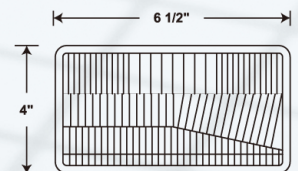

YL3305

6 1/2"

Metal Housing
4 Head Lamp System
Hi/Lo Beam W/O Bulb
Part NO:4652
Bulb:H4 P43T
Size:6 1/2" 4" 3pin LHD/RHD
12SETS / 2.2cu.ft
N.W.:9.8 Kgs G.W.:13 Kgs