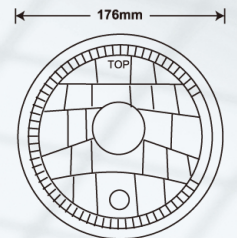

Plastic Housing
Hi/Lo Beam W/O H4 Bulb
With Parking Bulb T10 12V 5W
LED Lighting Ring
Part NO:6012,6014,6015,6016,H6014
Bulb:H4 P43T
Size:ø7" 3pin LHD/RHD
12SET / 3.4cu.ft
N.W.:11 Kgs G.W.:14.5 Kgs