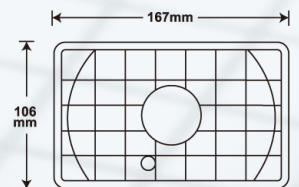

Plastic Housing
Hi/Lo Beam W/O Bulb
With Parking Bulb 12V 5W (T10)
Part NO:4652,
Bulb:H4 P43T
Size:6 1/2" 4" 3pin LHD/RHD
12SETS / 2.2cu.ft
N.W.:9.8 Kgs G.W.:13 Kgs