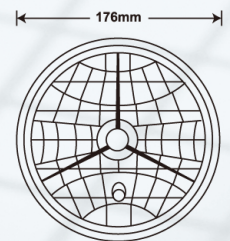

YL3341

ø5 3/4"

Plastic Housing  
PROJECTR + HALO Rin  
Lo Beam / LED Ring  
Bulb:H3 12V 55W  
Part NO:4002,4004  
Size:5 3/4" 2pin LHD/RHD  
12SET / 2.5cu.ft  
N.W.:11 Kgs G.W.:13 Kgs

YL3344

ø7"

Plastic Housing  
Hi/Lo Beam W/O H4 Bulb  
With Parking Bulb T10 12V 5W.  
Part NO:6012,6014,6015,6016,H6014  
Bulb:H4 P43T  
Size:ø7" 3pin LHD/RHD  
12SET / 3.4cu.ft  
N.W.:11 Kgs G.W.:14.5 Kgs