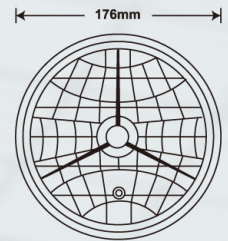

Metal Housing
Hi/Lo Beam W/O H4 Bulb
With Parking Bulb T10 12V 5W.
Halogen Sealed Beam Replaces
Part NO:6012,6014,6015,6016,H6014
Bulb:H4 P43T
Size:ø7" 3pin LHD/RHD
12SET / 3.4cu.ft
N.W.:11 Kgs G.W.:14.5 Kgs