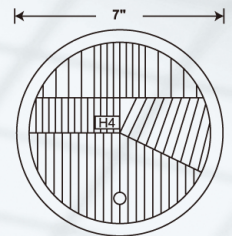

# HEAD LIGHT

**YL3301**

**ø5 3/4"**

Metal Housing  
4 Head Lamp System  
Hi/Lo Beam W/O Bulb  
Part NO:4002,4004  
Size:5 3/4" 3pin LHD/RHD  
12SETS / 2.2cu.ft  
N.W.:7.2 Kgs  
G.W.:11.5 Kgs

**YL3303**

**ø7"**

Metal Housing  
2 Head Lamp System :  
Hi/Lo Beam W/O Bulb  
Part NO:6012,6014,6015,6016,H6014  
Bulb:H4 P43T  
Size:7" 3pin LHD/RHD  
12SETS / 3.4cu.ft  
N.W.:11 Kgs G.W.:14.5 Kgs

**YL3304**

**ø7"**

Metal Housing  
2 Head Lamp System  
Hi/Lo Beam W/O Bulb  
With Parking Blub 12V 5W  
Part NO:6012,6014,6015,6016,H6014  
Bulb:H4 P43T  
Size:7" 3pin LHD/RHD  
12SETS / 3.4cu.ft  
N.W.:11 Kgs G.W.:14.5 Kgs