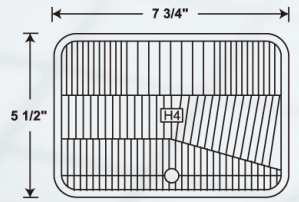

Metal Housing
2 Head Lamp System
Hi/Lo W/O H4 Bulb
With Parking Bulb 12V 5W (T10)
Part NO:H6052
Bulb:H4 P43T
Size:7 3/4" 5 1/2" 3pin LHD/RHD
12SETS / 3.4cu.ft
N.W.:14.6 Kgs G.W.:18 Kgs