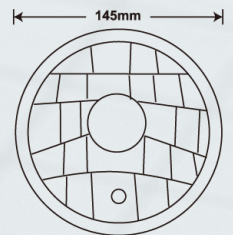

Plastic Housing
Hi/Lo Beam W/O Bulb
With Parking Bulb 12V 5W (T10)
Part NO:4002,4004
Bulb:H4 P43T
Size:5 3/4" 3pin LHD/RHD
12SETS / 2.2cu.ft
N.W.:7.4 Kgs G.W.:8.9 Kgs