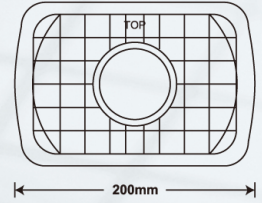

Plastic Housing
Hi/Lo W/O H4 Bulb
With Parking Bulb T10 12V 5W
Part NO:6052,H6052
Bulb:H4 P43T
Size:200x117x140m/m 3pin LHD/RHD
12SET / 3.5cu.ft
N.W.:9 Kgs G.W.:11 Kgs