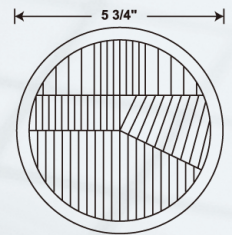

# HEAD LIGHT

**YL3301**

**ø5 3/4"**

Metal Housing  
4 Head Lamp System  
Hi/Lo Beam W/O Bulb  
Part NO:4002,4004  
Size:5 3/4" 3pin LHD/RHD  
12SETS / 2.2cu.ft  
N.W.:7.2 Kgs  
G.W.:11.5 Kgs

**YL3303**

**ø7"**