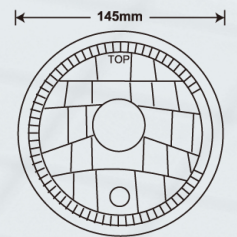

## YL3318 5 3/4"

Plastic Housing  
 Hi/Lo Beam W/O H4 Bulb  
 With Parking Bulb T10 12V 5W  
 LED Lighting Ring  
 Part NO:4000, 4002, 4004, 4040  
 Bulb:H4 P43T  
 Size:ø5 3/4" 3pin LHD/RHD  
 12SET / 2.2cu.ft  
 N.W.:7.4 Kgs G.W.:8.9 Kgs