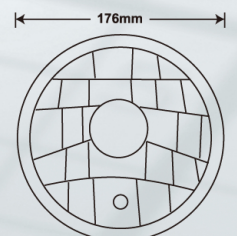

Metal Housing
Hi/Lo Beam W/O H4 Bulb
With Parking Bulb T10 12V 5W
Part NO:6012,6014,6015,6016,H6014
Bulb:H4 P43T
Size:ø 7" 3pin LHD/RHD
12SET / 3.4cu.ft
N.W.:11 Kgs G.W.:14.5 Kgs