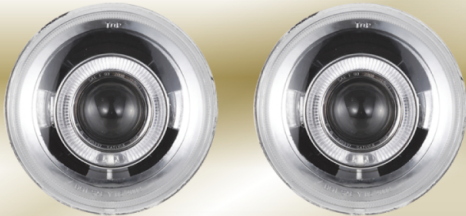

YL3341

ø5 3/4"

Plastic Housing
PROJECTR + HALO Rin
Lo Beam / LED Ring
Bulb:H3 12V 55W
Part NO:4002,4004
Size:5 3/4" 2pin LHD/RHD
12SET / 2.5cu.ft
N.W.:11 Kgs G.W.:13 Kgs

YL3344

ø7"