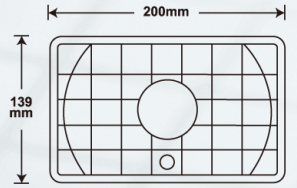

Plastic Housing
Hi/Lo W/O H4 Bulb
With Parking Bulb T10 12V 5W
Halogen Plastic
Part NO:6052,H6052
Bulb:H4 P43T
Size:7 3/4" 5 1/2" 3pin LHD/RHD
12SET / 3.5cu.ft
N.W.:9 Kgs G.W.:11 Kgs