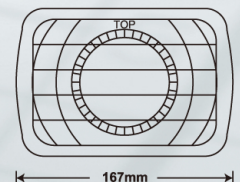

Plastic Housing
PROJECTO + HALO Rin
Lo Beam / LED Ring
Bulb:H3 12V 55W
Pare NO:4652
Size:6 1/2" x 4" 2pin LHD/RHD
12SET / 2.5cu.ft
N.W.:11 Kgs G.W.:13 Kgs