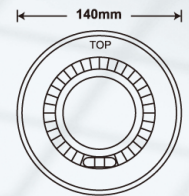

Plastic Housing
PROJECTR + HALO Rin
Lo Beam / LED Ring
Bulb:H3 12V 55W
Part NO:4002,4004
Size:5 3/4" 2pin LHD/RHD
12SET / 2.5cu.ft
N.W.:11 Kgs G.W.:13 Kgs