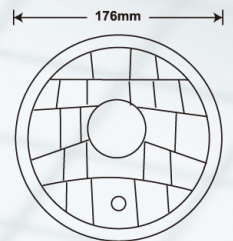

Plastic Housing
Hi/Lo Beam W/O Bulb
With Parking Bulb 12V 5W (T10)
Part NO:6012,6014,6015,6016,H6014
Bulb:H4 P43T
Size:7" 3pin LHD/RHD
12SETS / 3.4cu.ft
N.W.:11 Kgs G.W.:14.5 Kgs