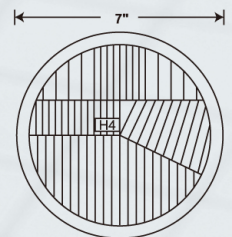

# HEAD LIGHT

**YL3301**

**ø5 3/4"**

Metal Housing  
4 Head Lamp System  
Hi/Lo Beam W/O Bulb  
Part NO:4002,4004  
Size:5 3/4" 3pin LHD/RHD  
12SETS / 2.2cu.ft  
N.W.:7.2 Kgs  
G.W.:11.5 Kgs

**YL3303**

**ø7"**

Metal Housing  
2 Head Lamp System :  
Hi/Lo Beam W/O Bulb  
Part NO:6012,6014,6015,6016,H6014  
Bulb:H4 P43T  
Size:7" 3pin LHD/RHD  
12SETS / 3.4cu.ft  
N.W.:11 Kgs G.W.:14.5 Kgs

**YL3304**

**ø7"**

Metal Housing  
2 Head Lamp System  
Hi/Lo Beam W/O Bulb  
With Parking Blub 12V 5W  
Part NO:6012,6014,6015,6016,H6014  
Bulb:H4 P43T  
Size:7" 3pin LHD/RHD  
12SETS / 3.4cu.ft  
N.W.:11 Kgs G.W.:14.5 Kgs