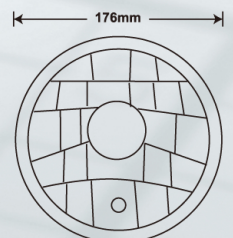

Aluminium Housing
Hi/Lo Beam W/O Bulb
With Parking Bulb 12V 5W (T10)
Part NO:6012,6014,6015,6016,H6014
Bulb:H4 P43T
Size:7" 3pin LHD/RHD
12SETS / 3.4cu.ft
N.W.:13 Kgs G.W.:15.5 Kgs