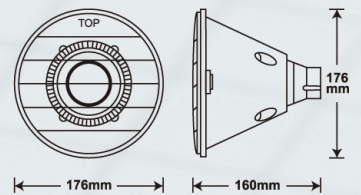

Plastic Housing
PROJECTO LIGHT
Lo Beam W/H7 12V55W
With Parking Bulb 12V 5W
Part NO:6012,6014,6015,
6016,H6014
Size:ø7" 2pin LHD/RHD
8SET / 3.1cu.ft
N.W.:9 Kgs G.W.:11 Kgs