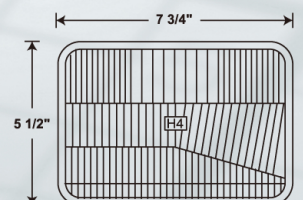

Metal Housing  
2 Head Lamp System :  
Hi/Lo Beam W/O Bulb  
Part NO:6012,6014,6015,6016,H6014  
Bulb:H4 P43T  
Size:7" 3pin LHD/RHD  
12SETS / 3.4cu.ft  
N.W.:11 Kgs G.W.:14.5 Kgs

**YL3304**

**ø7"**

Metal Housing  
2 Head Lamp System  
Hi/Lo Beam W/O Bulb  
With Parking Blub 12V 5W  
Part NO:6012,6014,6015,6016,H6014  
Bulb:H4 P43T  
Size:7" 3pin LHD/RHD  
12SETS / 3.4cu.ft  
N.W.:11 Kgs G.W.:14.5 Kgs

**YL3305**

**6 1/2"**

Metal Housing  
4 Head Lamp System  
Hi/Lo Beam W/O Bulb  
Part NO:4652  
Bulb:H4 P43T  
Size:6 1/2" 4" 3pin LHD/RHD  
12SETS / 2.2cu.ft  
N.W.:9.8 Kgs G.W.:13 Kgs

**YL3307**

**7"**

Metal Housing  
2 Head Lamp System  
Halogen Sealed Beam  
Part NO:6052,H6052  
Bulb:H4 P43T  
Size:7 3/4" 5 1/2" 3pin LHD/RHD  
12SETS / 3.4cu.ft  
N.W.:9 Kgs G.W.:11 Kgs