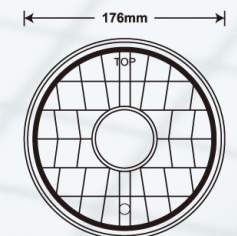

Metal Housing
Hi/Lo Beam W/O H4 Bulb
With Parking Bulb T10 12V 5W
Part NO:6012,6014,6015,6016,H6014
Bulb:H4 P43T
Size:ø7" 3pin LHD/RHD
12SET / 3.4cu.ft
N.W.:11 Kgs G.W.:14.5 Kgs