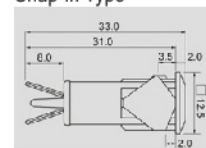

AES-1117-303L

LED indicator light
12V/24VDC
Snap-in Type