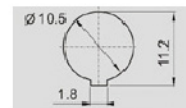

AES-1117-302L

LED indicator light
12V/24VDC
Snap-in Type