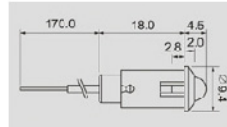

AES-1117-26

Indicator Light
Fits ϕ 15mm
Color: Red, Orange and Green

AES-1117-27

Indicator Light
Fits ϕ 12.5mm

AES-1117-28

Indicator Light
Fits ϕ 9.5mm

AES-1117-29

Indicator Light
Fits ϕ 8mm
12VDC
Color: RED, Green, or Yellow

AES-1117-29L

Indicator Light
Fits ϕ 8mm
12VDC
Color: RED, Green, or Yellow

AES-1117-30

Indicator LED Light
12VDC
Fits ϕ 2.15mm

AES-1117-122L

Indicator LED Light
12VDC
Fits ϕ 2.15mm

AES-1117-301-1R

LED INDICATOR LIGHT
RED LED
24V 20AMPS
TERMINAL: 6.3MM