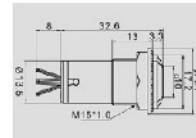

AES-1117-29L

Indicator Light
Fits ϕ 8mm
12VDC
Color: RED, Green, or Yellow

AES-1117-30

Indicator LED Light
12VDC
Fits ϕ 2.15mm

AES-1117-122L

Indicator LED Light
12VDC
Fits ϕ 2.15mm

AES-1117-301-1R

LED INDICATOR LIGHT
RED LED
24V 20AMPS
TERMINAL: 6.3MM