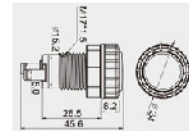

AES-1117-26

Indicator Light
Fits ϕ 15mm
Color: Red, Orange and Green

AES-1117-27

Indicator Light
Fits ϕ 12.5mm

AES-1117-28

Indicator Light
Fits ϕ 9.5mm

AES-1117-29

Indicator Light
Fits ϕ 8mm
12VDC
Color: RED, Green, or Yellow

AES-1117-29L

Indicator Light
Fits ϕ 8mm
12VDC
Color: RED, Green, or Yellow

AES-1117-30

Indicator LED Light
12VDC
Fits ϕ 2.15mm

AES-1117-122L

Indicator LED Light
12VDC
Fits ϕ 2.15mm

AES-1117-301-1R

LED INDICATOR LIGHT
RED LED
24V 20AMPS
TERMINAL: 6.3MM