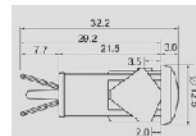

AES-1117-302L

LED indicator light
12V/24VDC
Snap-in Type