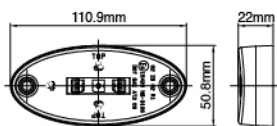

- EMI Class 3 according to CISPR25
- ABS housing
- PMMA lens
- Retro-reflector included
- Flush mount
- Light source: LED x 3 pcs, 12V
- Options: 24V available upon request
  Bracket for pendent mounting available upon request