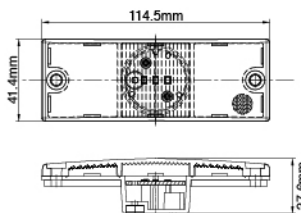

- EMI Class 3 according to CISPR25
- ABS Housing
- PMMA lens
- Retro-reflector included
- Light source: LED x 3 pcs, 24V
- Options: 12V available upon request

NS-3118 LED Front Position Lamp

SAE Homologation