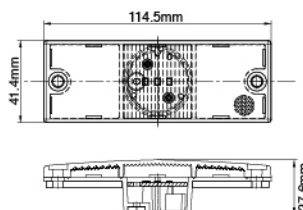

- EMI Class 3 according to CISPR25
- ABS Housing
- PMMA lens
- Retro-reflector included
- Light source: LED x 3 pcs, 24V
- Options: 12V available upon request