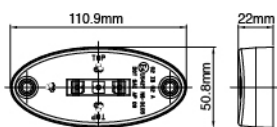

- EMI Class 3 according to CISPR25
- ABS housing
- PMMA lens
- Retro-reflector included
- Flush mount
- Light source: LED x 3 pcs, 12V
- Options: 24V available upon request
  Bracket for pendent mounting available upon request