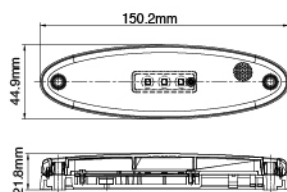

- EMI Class 3 according to CISPR25
- PC+ABS Housing
- PMMA lens
- Retro-reflector included
- Light source: LED x 3 pcs, 24V
- Options: 12V available upon request