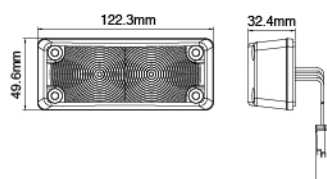

NS-3114 LED Side Marker Lamp

SAE Homologation

- EMI Class 3 according to CISPR25
- PMMA Housing
- PMMA lens
- Light source: LED x 6 pcs, 24V
- Options: 12V available upon request