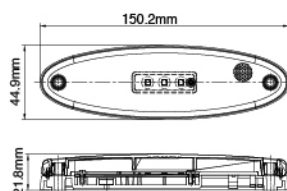

- EMI Class 3 according to CISPR25
- PC+ABS Housing
- PMMA lens
- Retro-reflector included
- Light source: LED x 3 pcs, 24V
- Options: 12V available upon request