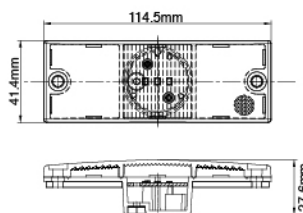

- EMI Class 3 according to CISPR25
- ABS Housing
- PMMA lens
- Retro-reflector included
- Light source: LED x 3 pcs, 24V
- Options: 12V available upon request

NS-3112 LED Side Marker Lamp

SAE Homologation