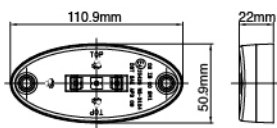

NS-3104 LED Side Marker Lamp

ECE Homologation
SAE Homologation

NS-3104A

NS-3104B

- EMI Class 3 according to CISPR25
- ABS housing
- PMMA lens
- Retro-reflector included
- Flush mount
- Light source: LED x 3 pcs, 12V
- Options: 24V available upon request
Bracket for pendent mounting available upon request