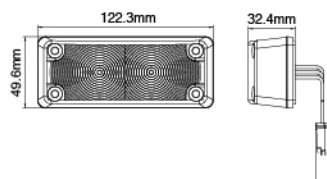

NS-3115 LED Front Position Lamp

SAE Homologation

- EMI Class 3 according to CISPR25
- PMMA Housing
- PMMA lens
- Light source: LED x 10 pcs, 24V
- Options: 12V available upon request