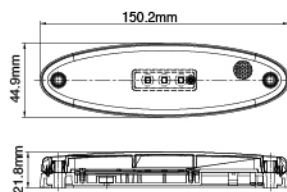

- EMI Class 3 according to CISPR25
- PC+ABS Housing
- PMMA lens
- Retro-reflector included
- Light source: LED x 3 pcs, 24V
- Options: 12V available upon request

NS-3117 LED Side Marker Lamp

SAE Homologation