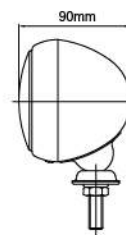

- Reinforced metal housing
- Free-form metal reflector
- Crystal glass lens
- Steel mounting bracket, zinc-plated
- Halogen bulb: H3 12V 55W

Part NO.	Housing color	Lens color
NS-814B-C	Black	Clear
NS-814B-B	Black	Blue
NS-814B-R	Black	Rainbow
NS-814C-C	Chrome	Clear
NS-814C-B	Chrome	Blue
NS-814C-R	Chrome	Rainbow