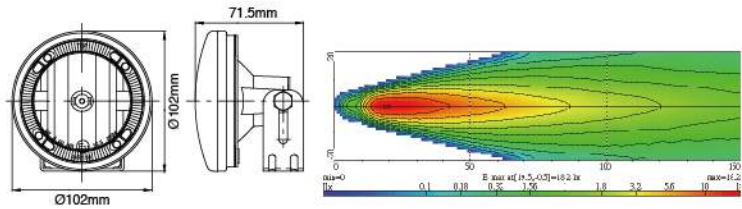

- Die-cast aluminum housing
- Multi-surface reflector
- Crystal glass lens
- Stainless steel mounting bracket
- Halogen bulb: H3 12V 55W
- LED: Slight yellow beam

Part NO.	Housing color	Lens color
NS-35B-C	Black	Clear
NS-35B-B	Black	Blue
NS-35B-R	Black	Rainbow