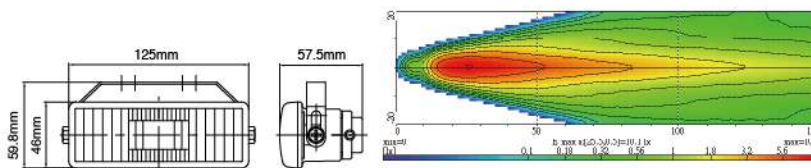

- Reinforced metal housing
- Reinforced metal reflector
- Opaque glass lens
- Steel mounting bracket, black
- Halogen bulb: H3 12V 55W

Part NO.	Housing color	Lens color
NS-175B-C	Black	Clear
NS-175B-B	Black	Blue
NS-175B-R	Black	Rainbow