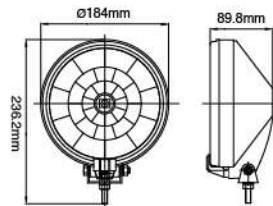

- ▲ Hi-impact plastic housing
- ▲ Multi-surface metal reflector
- ▲ Crystal glass lens
- ▲ PE white cover
- ▲ Steel upright mounting bracket, zinc-yellow
- ▲ Halogen bulb: H3 12V 55W

Part NO.	Housing color	Lens color
NS-2100B-C	Black	Clear
NS-2100B-B	Black	Blue
NS-2100B-R	Black	Rainbow