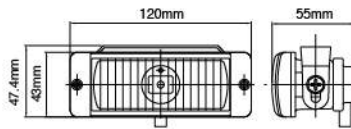

- Reinforced metal housing
- Reinforced metal reflector
- Opaque glass lens
- Steel mounting bracket, black
- Halogen bulb: H3 12V 55W

Part NO.	Housing color	Lens color
NS-517B-C	Black	Clear
NS-517B-B	Black	Blue
NS-517B-R	Black	Rainbow