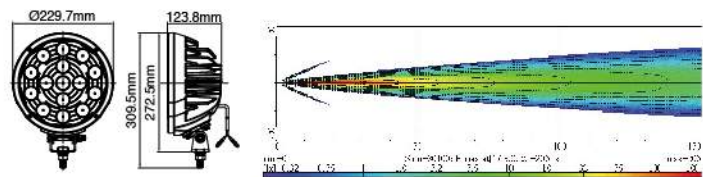

NS-3726 9" LED Driving Lamp

ECE Homologation
SAE Homologation

NS-3726A

NS-3726B

- EMI Class 3 according to CISPR25
- Ingress Protection IP68
- Aluminum housing as heatsink
- Plastic front frame: Chromed finish, or black finish
- Polycarbonate reflector
- Polycarbonate lens
- Stainless steel mounting bracket
- Light source: High power LED x 15 pcs
- Multivolt (9-33DC) suitable for 12V and 24V vehicle
- Options: PC Cover available upon request