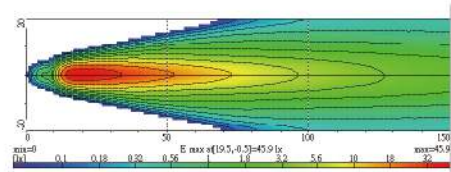

- Reinforced metal housing
- Reinforced metal reflector
- Opaque glass lens
- PE white cover
- Steel upright mounting bracket, zinc-yellow
- Halogen bulb: H3 12V 55W

Part NO.	Housing color	Lens color
NS-1162B-C	Black	Clear
NS-1162B-B	Black	Blue
NS-1162B-R	Black	Rainbow