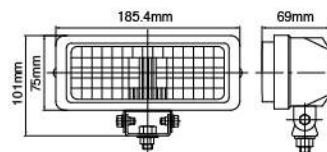

- Reinforced metal housing
- Reinforced metal reflector
- Opaque glass lens
- Steel upright mounting bracket, zinc-yellow
- Halogen bulb: H3 12V 55W

Part NO.	Housing color	Lens color
NS-351B-C	Black	Clear
NS-351B-B	Black	Blue
NS-351B-R	Black	Rainbow