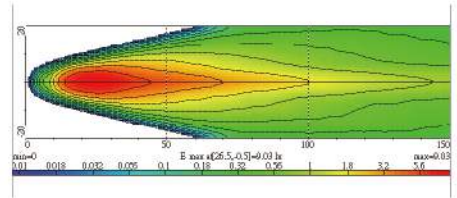

- Reinforced metal housing
- Multi-surface reflector
- Crystal glass lens
- Steel mounting bracket, black
- Halogen bulb: H3 12V 55W

Part NO.	Housing color	Lens color
NS-18B-C	Black	Clear
NS-18B-B	Black	Blue
NS-18B-R	Black	Rainbow