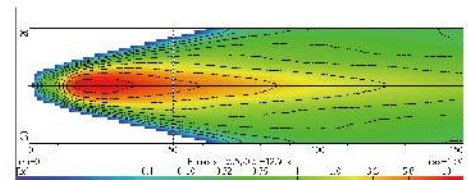

- Die-cast aluminum housing
- Multi-surface reflector
- Crystal glass lens
- Stainless steel mounting bracket
- Halogen bulb: H3 12V 55W
- LED: White

Part NO.	Housing color	Lens color
NS-28B-C	Black	Clear
NS-28B-B	Black	Blue
NS-28B-R	Black	Rainbow