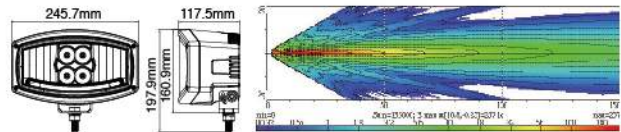

- EMI Class 5 according to CISPR25
- Ingress protection IP68
- Aluminum housing as heatsink
- Plastic front frame: Chromed finish
- Polycarbonate reflector
- Polycarbonate lens
- Stainless steel mounting bracket
- Light source: High power LED x 6 pcs
  Position – LED x 2 pcs
- Multivolt (9-33DC) suitable for 12V and 24V vehicle
- Option: PC Cover available upon request