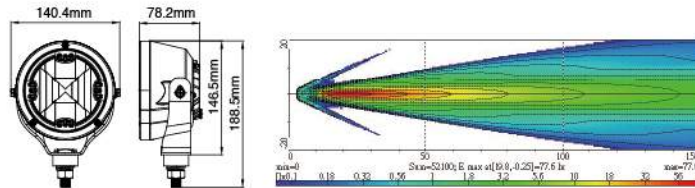

- EMI Class 5 according to CISPR25
- Ingress protection IP67
- Aluminum housing as heatsink
- Plastic front frame: Chromed finish
- Polycarbonate reflector
- Polycarbonate lens
- Steel mounting bracket, black
- Light source: High power LED x 4 pcs
- Multivolt (9-33DC) suitable for 12V and 24V vehicle
- Option: Black finish front frame available upon request