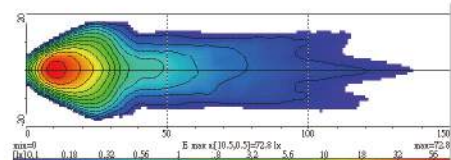

- Hi-impact plastic housing
- Reinforced metal reflector
- Opaque glass lens
- PE white cover
- Steel upright mounting bracket, zinc-yellow
- Halogen bulb: H3 12V 55W

Part NO.	Housing color	Lens color
NS-1181F-B-C	Black	Clear
NS-1181F-B-B	Black	Blue
NS-1181F-B-R	Black	Rainbow