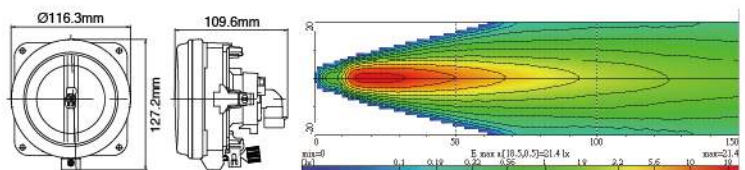

- Die-cast aluminum housing
- Multi-surface reflector
- Crystal glass lens
- Plastic mounting frame
- Halogen bulb: H1 12V 55W
- Options: H1 24V 70W available upon request

Part NO.	Housing color	Lens color	Bulb
NS-33D-B-C-12	Black	Clear	12V
NS-33D-B-B-12	Black	Blue	12V
NS-33D-B-R-12	Black	Rainbow	12V
NS-33D-B-C-24	Black	Clear	24V
NS-33D-B-B-24	Black	Blue	24V
NS-33D-B-R-24	Black	Rainbow	24V