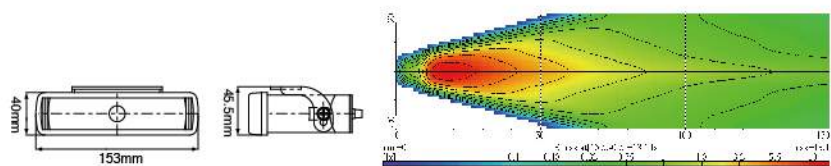

- Die-cast aluminum housing
- Multi-surface reflector
- Crystal glass lens
- Steel mounting bracket, black
- Halogen bulb: H3 12V 55W

Part NO.	Housing color	Lens color
NS-7D-B-C	Black	Clear
NS-7D-B-B	Black	Blue
NS-7D-B-R	Black	Rainbow