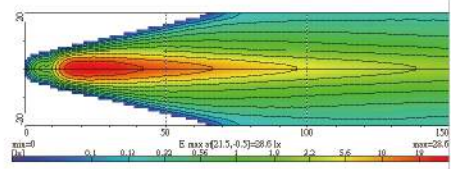

- Hi-impact plastic housing
- Multi-surface metal reflector
- Crystal glass lens
- Steel upright mounting bracket, zinc-yellow
- Halogen bulb: H3 12V 55W