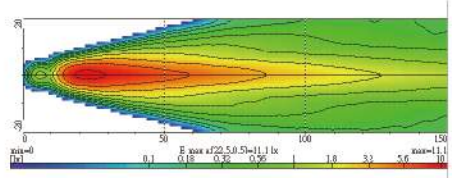

- Reinforced metal housing
- Reinforced metal reflector
- Crystal glass lens
- Steel mounting bracket, black
- Halogen bulb: H3 12V 55W

Part NO.	Housing color	Lens color
NS-515B-C	Black	Clear
NS-515B-B	Black	Blue
NS-515B-R	Black	Rainbow