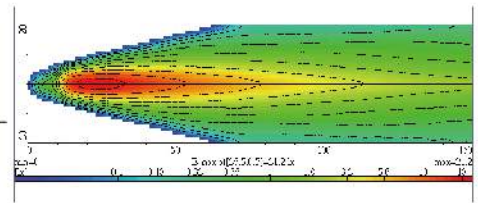

- Reinforced metal housing
- Multi-surface reflector
- Crystal glass lens
- Steel mounting bracket, black
- Halogen bulb: H3 12V 55W

Part NO.	Housing color	Lens color
NS-24B-C	Black	Clear
NS-24B-B	Black	Blue
NS-24B-R	Black	Rainbow