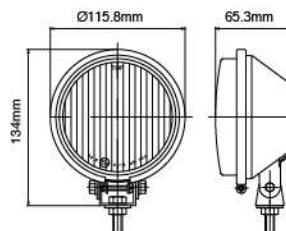

- Reinforced metal housing
- Reinforced metal reflector
- Crystal glass lens
- Steel upright mounting bracket, zinc-yellow
- Halogen bulb: H3 12V 55W

Part NO.	Housing color	Lens color
NS-103D-B-C	Black	Clear
NS-103D-B-B	Black	Blue
NS-103D-B-R	Black	Rainbow