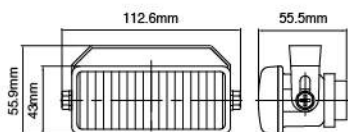

- Reinforced metal housing
- Reinforced metal reflector
- Opaque glass lens
- Steel mounting bracket, black
- Halogen bulb: H3 12V 55W

Part NO.	Housing color	Lens color
NS-156B-C	Black	Clear
NS-156B-B	Black	Blue
NS-156B-R	Black	Rainbow