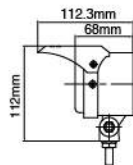

- ▲ Hi-impact plastic housing
- ▲ Reinforced metal reflector
- ▲ Opaque glass lens
- ▲ Steel upright mounting bracket, zinc-yellow
- ▲ Halogen bulb: H3 12V 55W

Part NO.	Housing color	Lens color
NS-172B-C	Black	Clear
NS-172B-B	Black	Blue
NS-172B-R	Black	Rainbow