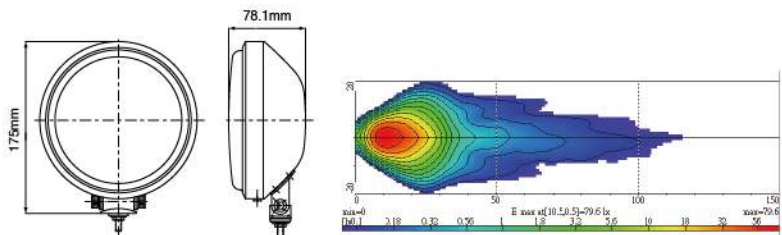

- Reinforced metal housing
- Multi-surface metal reflector
- Crystal glass lens
- Steel mounting bracket, zinc-plated
- Halogen bulb: H3 12V 55W

Part NO.	Housing color	Lens color
NS-870F-C-C	Chrome	Clear
NS-870F-C-B	Chrome	Blue
NS-870F-C-R	Chrome	Rainbow