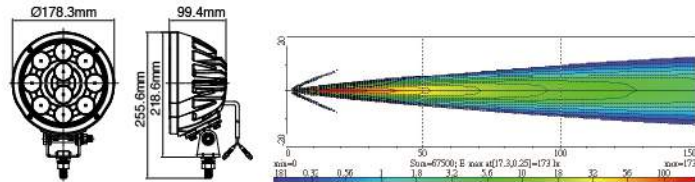

NS-3725 7" LED Driving Lamp

ECE Homologation
SAE Homologation

NS-3725A

NS-3725B

- EMI Class 3 according to CISPR25
- Ingress Protection IP68
- Aluminum housing as heatsink
- Plastic front frame: Chromed finish, or black finish
- Polycarbonate reflector
- Polycarbonate lens
- Stainless steel mounting bracket
- Light source: High power LED x 10 pcs
- Multivolt (9-33DC) suitable for 12V and 24V vehicle
- Options: PC Cover available upon request