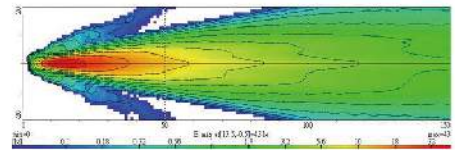

NS-3708 5" Off-Road Lamp

ECE Homologation
SAE Homologation

- Hi-impact plastic housing
- Black front frame
- Multi-surface reflector
- Crystal glass lens
- Stainless steel mounting bracket
- Halogen bulb: H3 12V 55W
- Options: PE white cover available upon request

Part NO.	Housing color	Lens color
NS-3708B-C	Black	Clear
NS-3708B-B	Black	Blue

NS-3716 9" Driving Lamp With Position Lamp

ECE Homologation
SAE Homologation

- Hi-impact plastic housing
- Plastic front frame
- Multi-surface reflector
- Crystal glass lens
- Stainless steel mounting bracket
- Halogen bulb: H1 12V 55W
- Options: H1 24V 70W available upon request
- Options: Black front frame and housing /
  Black chromed finish front frame and housing /
  Chromed finish front frame and housing
- Options: PC Cover available upon request

Part NO.	Housing Color	Lens Color
NS-3716B-C	Black	Clear
NS-3716B-B	Black	Blue
NS-3716BC-C	Black chromed	Clear
NS-3716BC-B	Black chromed	Blue
NS-3716C-C	Chromed	Clear
NS-3716C-B	Chromed	Blue