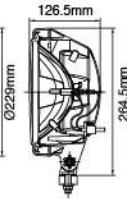

Part NO.	Housing Color	Lens Color
NS-3716B-C	Black	Clear
NS-3716B-B	Black	Blue
NS-3716BC-C	Black chromed	Clear
NS-3716BC-B	Black chromed	Blue
NS-3716C-C	Chromed	Clear
NS-3716C-B	Chromed	Blue