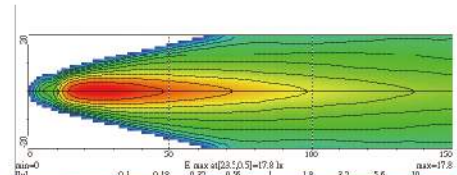

NS-18 Driving Lamp **ECE Homologation**

- Reinforced metal housing
- Multi-surface reflector
- Crystal glass lens
- Steel mounting bracket, black
- Halogen bulb: H3 12V 55W

Part NO.	Housing color	Lens color
NS-18B-C	Black	Clear
NS-18B-B	Black	Blue
NS-18B-R	Black	Rainbow

NS-20S Spot Lamp

- Reinforced metal housing
- Reinforced metal reflector
- Crystal glass lens
- Steel mounting bracket, black
- Halogen bulb: H3 12V 55W

Part NO.	Housing color	Lens color
NS-20S-B-C	Black	Clear
NS-20S-B-B	Black	Blue
NS-20S-B-R	Black	Rainbow

NS-23 Driving Lamp **ECE Homologation**

- Reinforced metal housing
- Multi-surface reflector
- Crystal glass lens
- Steel mounting bracket, black
- Halogen bulb: H3 12V 55W

Part NO.	Housing color	Lens color
NS-23B-C	Black	Clear
NS-23B-B	Black	Blue
NS-23B-R	Black	Rainbow