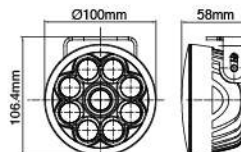

- EMI Class 3 according to CISPR25
- Ingress Protection IP65
- Aluminum housing as heatsink
- ABS reflector
- Polycarbonate lens
- Steel mounting bracket, black
- Light source: High power LED x 9 pcs
- Multivolt (9-33DC) suitable for 12V and 24V vehicle
- Options: Black finish reflector available upon request