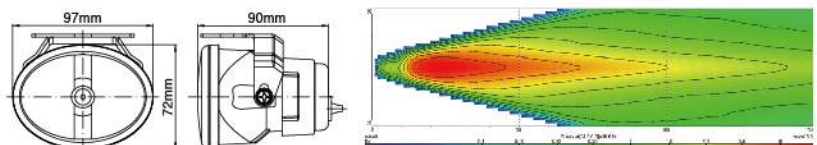

- Die-cast aluminum housing
- Multi-surface reflector
- Crystal glass lens
- Steel mounting bracket, black
- OE bulb holder
- Halogen bulb: H3 12V 55W

Part NO.	Housing color	Lens color
NS-43B-C	Black	Clear
NS-43B-B	Black	Blue
NS-43B-R	Black	Rainbow