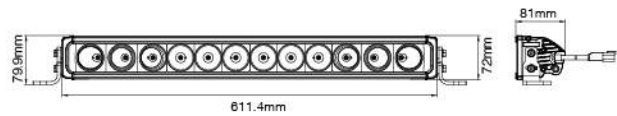

NS-3756 LED Driving Lamp ECE Homologation ↗ ↗

- EMI Class 3 according to CISPR25
- Ingress Protection IP69K
- Aluminum housing as heatsink
- Polycarbonate reflector
- Polycarbonate lens
- Steel mounting bracket
- Light source: High Power 5W LED x 6 pcs
- Multivolt (9-33DC) suitable for 12V and 24V vehicle

NS-3757 LED Driving Lamp ECE Homologation ↗ ↗

- EMI Class 3 according to CISPR25
- Ingress Protection IP69K
- Aluminum housing as heatsink
- Polycarbonate reflector
- Polycarbonate lens
- Steel mounting bracket
- Light source: High Power 5W LED x 12 pcs
- Multivolt (9-33DC) suitable for 12V and 24V vehicle