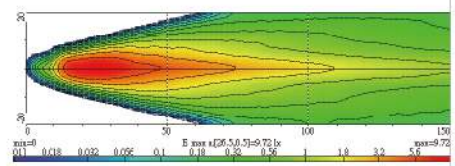

- Die-cast aluminum housing
- Multi-surface reflector
- Crystal glass lens
- Steel mounting bracket, black
- Halogen bulb: H3 12V 55W

Part NO.	Housing color	Lens color
NS-12B-C	Black	Clear
NS-12B-B	Black	Blue
NS-12B-R	Black	Rainbow