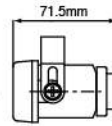

- Reinforced metal housing
- Reinforced metal reflector
- Crystal glass lens
- Steel mounting bracket, black
- Halogen bulb: H3 12V 55W

Part NO.	Housing color	Lens color
NS-20S-B-C	Black	Clear
NS-20S-B-B	Black	Blue
NS-20S-B-R	Black	Rainbow