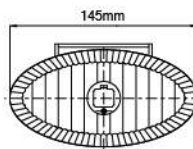

- ▲ Hi-impact plastic housing
- ▲ Multi-surface reflector
- ▲ Crystal glass lens
- ▲ Steel mounting bracket, black
- ▲ Halogen bulb: H3 12V 55W

Part NO.	Housing color	Lens color
NS-2168D-B-C	Black	Clear
NS-2168D-B-B	Black	Blue
NS-2168D-B-R	Black	Rainbow