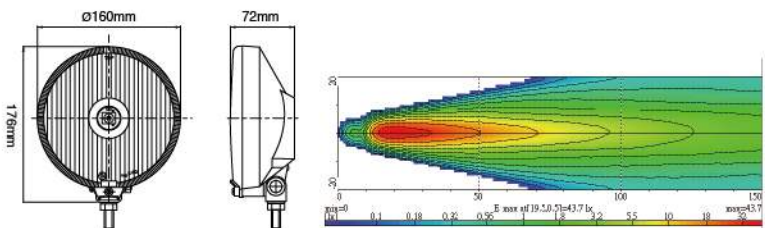

- ▲ Hi-impact plastic housing
- ▲ Multi-surface metal reflector
- ▲ Crystal glass lens
- ▲ PE white cover
- ▲ Steel upright mounting bracket, zinc-yellow
- ▲ Halogen bulb: H3 12V 55W

Part NO.	Housing color	Lens color
NS-2160B-C	Black	Clear
NS-2160B-B	Black	Blue
NS-2160B-R	Black	Rainbow