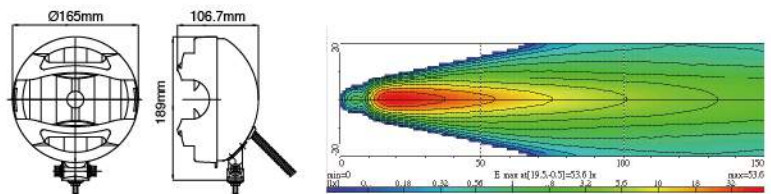

- Reinforced metal housing
- Multi-surface metal reflector
- Crystal glass lens
- Steel mounting bracket, zinc-plated
- Halogen bulb: H3 12V 55W

Part NO.	Housing color	Lens color
NS-890B-C	Black	Clear
NS-890C-C	Chrome	Clear