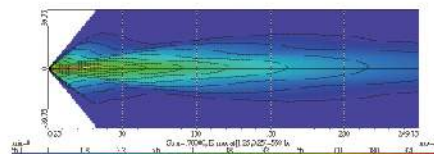

NS-3756 LED Driving Lamp ECE Homologation ↗ ↗

- EMI Class 3 according to CISPR25
- Ingress Protection IP69K
- Aluminum housing as heatsink
- Polycarbonate reflector
- Polycarbonate lens
- Steel mounting bracket
- Light source: High Power 5W LED x 6 pcs
- Multivolt (9-33DC) suitable for 12V and 24V vehicle

NS-3757 LED Driving Lamp ECE Homologation ↗ ↗

- EMI Class 3 according to CISPR25
- Ingress Protection IP69K
- Aluminum housing as heatsink
- Polycarbonate reflector
- Polycarbonate lens
- Steel mounting bracket
- Light source: High Power 5W LED x 12 pcs
- Multivolt (9-33DC) suitable for 12V and 24V vehicle