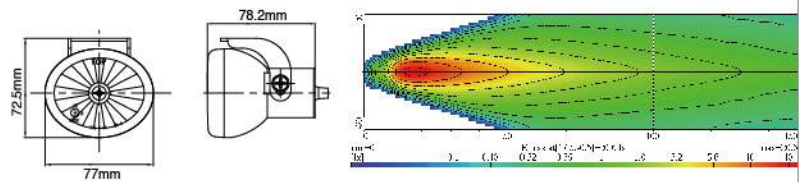

NS-5D Driving Lamp **ECE Homologation** **SAE Homologation**

- Die-cast aluminum housing
- Multi-surface reflector
- Crystal glass lens
- Steel mounting bracket, black
- Halogen bulb: H3 12V 55W

| Part NO. | Housing color | Lens color |
|-----------|---------------|------------|
| NS-5D-B-C | Black | Clear |
| NS-5D-B-B | Black | Blue |
| NS-5D-B-R | Black | Rainbow |