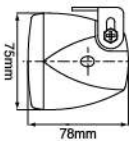

- ▲ Hi-impact plastic housing
- ▲ Reinforced metal reflector
- ▲ Opaque glass lens
- ▲ Steel mounting bracket, black
- ▲ Halogen bulb: H3 12V 55W

Part NO.	Housing color	Lens color
NS-168D-B-C	Black	Clear
NS-168D-B-B	Black	Blue
NS-168D-B-R	Black	Rainbow