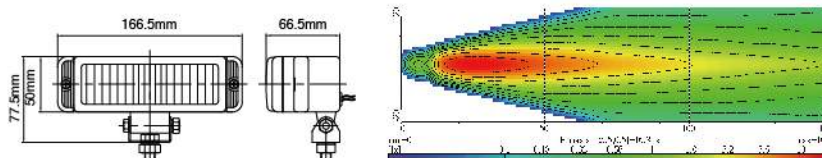

- Hi-impact plastic housing
- Reinforced metal reflector
- Opaque glass lens
- Steel upright mounting bracket, zinc-yellow
- Halogen bulb: H3 12V 55W

Part NO.	Housing color	Lens color
NS-177B-C	Black	Clear
NS-177B-B	Black	Blue
NS-177B-R	Black	Rainbow