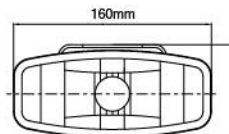

- Reinforced metal housing
- Multi-surface reflector
- Crystal glass lens
- Steel mounting bracket, black
- Halogen bulb: H3 12V 55W

Part NO.	Housing color	Lens color
NS-23B-C	Black	Clear
NS-23B-B	Black	Blue
NS-23B-R	Black	Rainbow