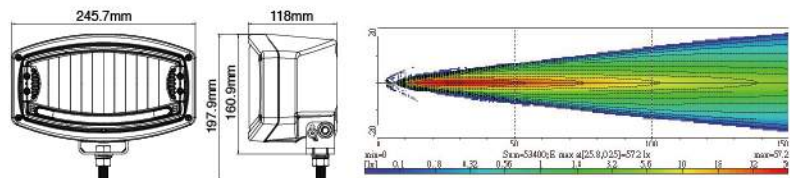

- EMI Class 5 according to CISPR25
- Ingress protection IP68
- Aluminum housing as heatsink
- Plastic front frame: Chromed finish
- Polycarbonate reflector
- Polycarbonate lens
- Stainless steel mounting bracket
- Light source:
  High power LED x 2 pcs
  Position – LED x 2 pcs
- Multivolt (9-33DC) suitable for 12V and 24V vehicle
- Options: PC Cover available upon request