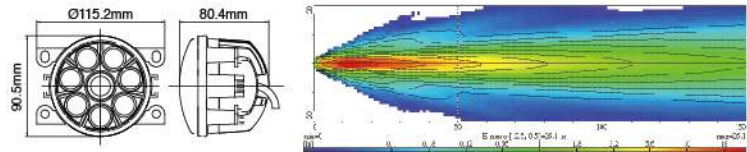

- EMI Class 3 according to CISPR25
- Ingress Protection IP66
- Aluminum housing as heatsink
- ABS reflector
- Polycarbonate lens
- Suitable for Focus 03(bumper lamps)
- Light source: High power LED x 8 pcs
- Multivolt (9-33DC) suitable for 12V and 24V vehicle

NS-3723 LED Driving Lamp

ECE Homologation