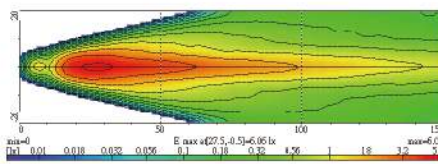

- Reinforced metal housing
- Reinforced metal reflector
- Opaque glass lens
- Steel mounting bracket, black
- Halogen bulb: H3 12V 55W

Part NO.	Housing color	Lens color
NS-156B-C	Black	Clear
NS-156B-B	Black	Blue
NS-156B-R	Black	Rainbow