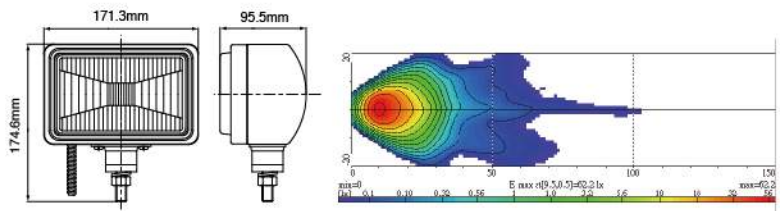

- Reinforced metal housing
- Multi-surface metal reflector
- Opaque glass lens
- Steel mounting bracket, zinc-plated
- Halogen bulb: H3 12V 55W

Part NO.	Housing color	Lens color
NS-1182C-C	Chrome	Clear