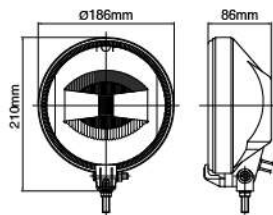

- Hi-impact plastic housing
- Reinforced metal reflector
- Opaque glass lens
- PE white cover
- Steel upright mounting bracket, zinc-yellow
- Halogen bulb: H3 12V 55W

Part NO.	Housing color	Lens color
NS-1001B-C	Black	Clear
NS-1001B-B	Black	Blue
NS-1001B-R	Black	Rainbow