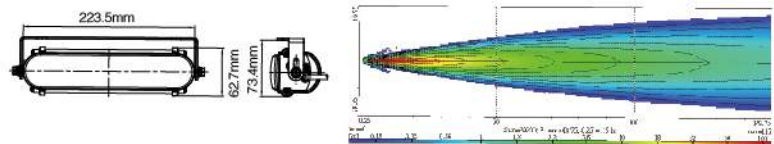

- EMI Class 3 according to CISPR25
- Ingress Protection IP68
- Aluminum housing as heatsink
- ABS reflector
- Polycarbonate lens
- Steel mounting bracket, black
- Light source: High power LED x 8 pcs
- Multivolt (9-33DC) suitable for 12V and 24V vehicle
- Options: Black finish reflector available upon request