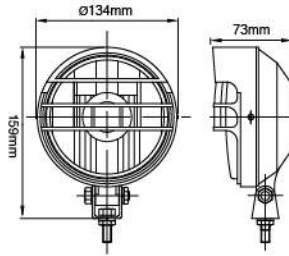

- Hi-impact plastic housing
- Multi-surface metal reflector
- Crystal glass lens
- Steel upright mounting bracket, zinc-yellow
- Halogen bulb: H3 12V 55W