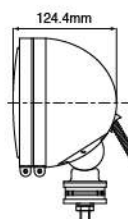

- Reinforced metal housing
- Free-form metal reflector
- Crystal glass lens
- Rubber mounting bracket
- Halogen bulb: H3 12V 55W

Part NO.	Housing color	Lens color
NS-818B-C	Black	Clear
NS-818B-B	Black	Blue
NS-818B-R	Black	Rainbow
NS-818C-C	Chrome	Clear
NS-818C-B	Chrome	Blue
NS-818C-R	Chrome	Rainbow