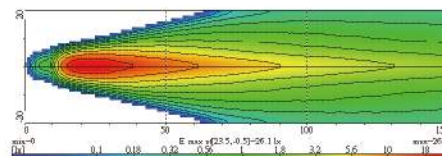

- Hi-impact plastic housing
- Reinforced metal reflector
- Opaque glass lens
- PE white cover
- Steel upright mounting bracket, zinc-yellow
- Halogen bulb: H3 12V 55W

Part NO.	Housing color	Lens color
NS-1155B-C	Black	Clear
NS-1155B-B	Black	Blue
NS-1155B-R	Black	Rainbow