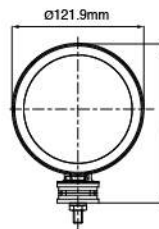

- Reinforced metal housing
- Free-form metal reflector
- Crystal glass lens
- Rubber mounting bracket
- Halogen bulb: H3 12V 55W

Part NO.	Housing color	Lens color
NS-815B-C	Black	Clear
NS-815B-B	Black	Blue
NS-815B-R	Black	Rainbow
NS-815C-C	Chrome	Clear
NS-815C-B	Chrome	Blue
NS-815C-R	Chrome	Rainbow