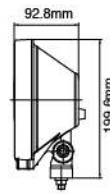

Part NO.	Housing color	Lens color
NS-3708B-C	Black	Clear
NS-3708B-B	Black	Blue