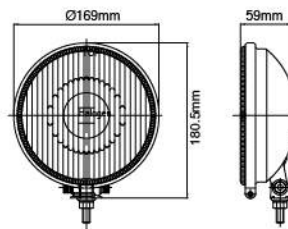

- Reinforced metal housing
- Reinforced metal reflector
- Opaque glass lens
- PE white cover
- Steel upright mounting bracket, zinc-yellow
- Halogen bulb: H3 12V 55W

Part NO.	Housing color	Lens color
NS-1162B-C	Black	Clear
NS-1162B-B	Black	Blue
NS-1162B-R	Black	Rainbow