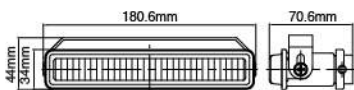

- Reinforced metal housing
- Reinforced metal reflector
- Opaque glass lens
- Steel mounting bracket, black
- Halogen bulb: H3 12V 55W

Part NO.	Housing color	Lens color
NS-157B-C	Black	Clear
NS-157B-B	Black	Blue
NS-157B-R	Black	Rainbow