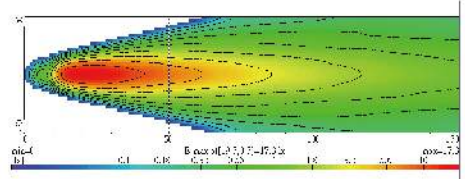

- Hi-impact plastic housing
- Multi-surface reflector
- Crystal glass lens
- Steel mounting bracket, black
- Halogen bulb: H3 12V 55W

Part NO.	Housing color	Lens color
NS-2102D-B-C	Black	Clear
NS-2102D-B-B	Black	Blue
NS-2102D-B-R	Black	Rainbow