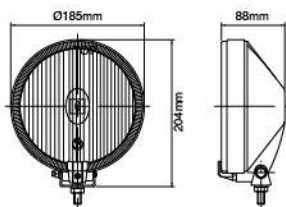

- ▲ Hi-impact plastic housing
- ▲ Reinforced metal reflector
- ▲ Opaque glass lens
- ▲ PE white cover
- ▲ Steel upright mounting bracket, zinc-yellow
- ▲ Halogen bulb: H3 12V 55W

Part NO.	Housing color	Lens color
NS-100B-C	Black	Clear
NS-100B-B	Black	Blue
NS-100B-R	Black	Rainbow