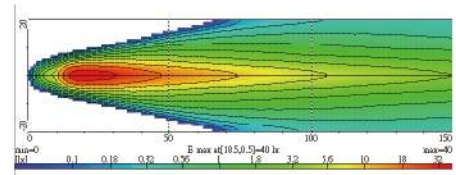

- Reinforced metal housing
- Free-form metal reflector
- Crystal glass lens
- Rubber mounting bracket
- Halogen bulb: H3 12V 55W

Part NO.	Housing color	Lens color
NS-818B-C	Black	Clear
NS-818B-B	Black	Blue
NS-818B-R	Black	Rainbow
NS-818C-C	Chrome	Clear
NS-818C-B	Chrome	Blue
NS-818C-R	Chrome	Rainbow