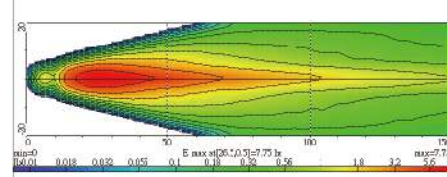

- Reinforced metal housing
- Reinforced metal reflector
- Crystal glass lens
- Steel mounting bracket, black
- Halogen bulb: H3 12V 55W

Part NO.	Housing color	Lens color
NS-91B-C	Black	Clear
NS-91B-B	Black	Blue
NS-91B-R	Black	Rainbow