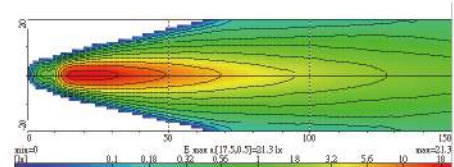

- Reinforced metal housing
- Reinforced metal reflector
- Crystal glass lens
- Steel upright mounting bracket, zinc-yellow
- Halogen bulb: H3 12V 55W

Part NO.	Housing color	Lens color
NS-103D-B-C	Black	Clear
NS-103D-B-B	Black	Blue
NS-103D-B-R	Black	Rainbow