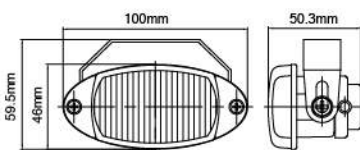

- Reinforced metal housing
- Reinforced metal reflector
- Opaque glass lens
- Steel mounting bracket, black
- Halogen bulb: H3 12V 55W

Part NO.	Housing color	Lens color
NS-158B-C	Black	Clear
NS-158B-B	Black	Blue
NS-158B-R	Black	Rainbow