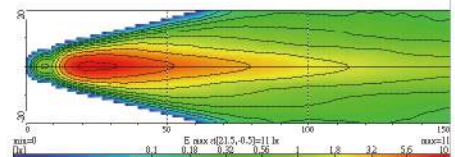

- Reinforced metal housing
- Multi-surface reflector
- Crystal glass lens
- Steel mounting bracket, black
- Halogen bulb: H3 12V 55W

Part NO.	Housing color	Lens color
NS-17B-C	Black	Clear
NS-17B-B	Black	Blue
NS-17B-R	Black	Rainbow