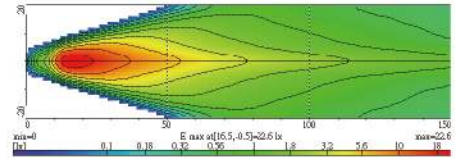

- Hi-impact plastic housing
- Reinforced metal reflector
- Opaque glass lens
- Steel mounting bracket, black
- Halogen bulb: H3 12V 55W

Part NO.	Housing color	Lens color
NS-11D-B-C	Black	Clear
NS-11D-B-B	Black	Blue
NS-11D-B-R	Black	Rainbow