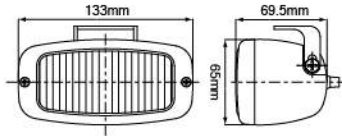

- Hi-impact plastic housing
- Reinforced metal reflector
- Opaque glass lens
- Steel mounting bracket, black
- Halogen bulb: H3 12V 55W

Part NO.	Housing color	Lens color
NS-11D-B-C	Black	Clear
NS-11D-B-B	Black	Blue
NS-11D-B-R	Black	Rainbow