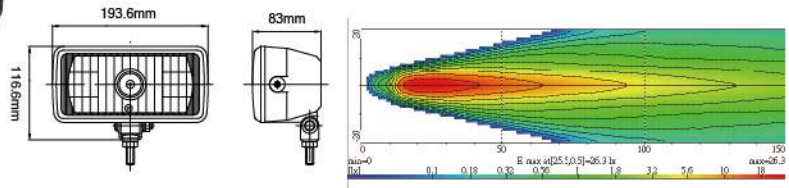

- Hi-impact plastic housing
- Multi-surface metal reflector
- Crystal glass lens
- PE white cover
- Steel upright mounting bracket, zinc-yellow
- Halogen bulb: H3 12V 55W

Part NO.	Housing color	Lens color
NS-2181B-C	Black	Clear
NS-2181B-B	Black	Blue
NS-2181B-R	Black	Rainbow

NS-1184 Fog Lamp ECE Homologation