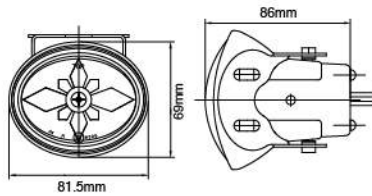

- Die-cast aluminum housing
- Multi-surface reflector
- Crystal glass lens
- Steel mounting bracket, black
- Halogen bulb: H3 12V 55W

Part NO.	Housing color	Lens color
NS-12B-C	Black	Clear
NS-12B-B	Black	Blue
NS-12B-R	Black	Rainbow