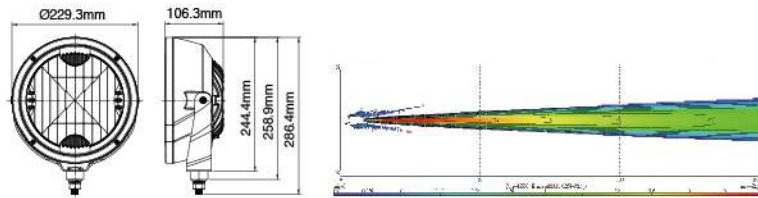

NS-3751 9" LED Pencil Beam Lamp with LED Position Ring ↗ ↗

- EMI Class 5 according to CISPR25
- Ingress Protection IP67
- Aluminum housing as heatsink
- Plastic front frame: Chromed finish
- Polycarbonate reflector
- Polycarbonate lens
- Steel mounting bracket, black
- Light source: High power LED x 4 pcs
- Multivolt (9-33DC) suitable for 12V and 24V vehicle
- Options: Black finish front frame available upon request
PC Cover available upon request