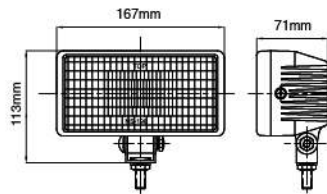

- Hi-impact plastic housing
- Reinforced metal reflector
- Opaque glass lens
- Steel upright mounting bracket, zinc-yellow
- Halogen bulb: H3 12V 55W

Part NO.	Housing color	Lens color
NS-198D-B-C	Black	Clear
NS-198D-B-B	Black	Blue
NS-198D-B-R	Black	Rainbow