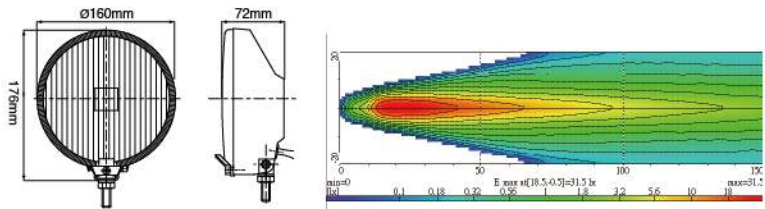

- ▲ Hi-impact plastic housing
- ▲ Reinforced metal reflector
- ▲ Opaque glass lens
- ▲ PE white cover
- ▲ Steel upright mounting bracket, zinc-yellow
- ▲ Halogen bulb: H3 12V 55W

Part NO.	Housing color	Lens color
NS-1160D-B-C	Black	Clear
NS-1160D-B-B	Black	Blue
NS-1160D-B-R	Black	Rainbow