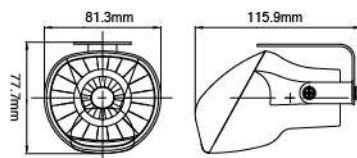

NS-28 Driving Lamp With LED Position Lamp **ECE Homologation** **SAE Homologation** ↗ ↗

- Die-cast aluminum housing
- Multi-surface reflector
- Crystal glass lens
- Stainless steel mounting bracket
- Halogen bulb: H3 12V 55W
- LED: White