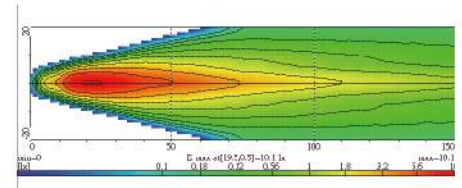

NS-26 Driving Lamp **ECE Homologation** ↗ ↗

- Die-cast aluminum housing
- Multi-surface reflector
- Crystal glass lens
- 3 axels stainless steel mounting bracket
- Halogen bulb: H3 12V 55W

| Part NO. | Housing color | Lens color |
|----------|---------------|------------|
| NS-26B-C | Black | Clear |
| NS-26B-B | Black | Blue |
| NS-26B-R | Black | Rainbow |