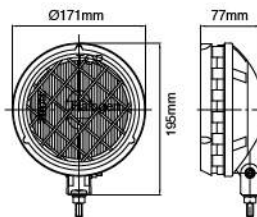

- ▲ Hi-impact plastic housing
- ▲ Reinforced metal reflector
- ▲ Opaque glass lens
- ▲ Steel upright mounting bracket, zinc-yellow
- ▲ Halogen bulb: H3 12V 55W

Part NO.	Housing color	Lens color
NS-450B-C	Black	Clear
NS-450B-B	Black	Blue
NS-450B-R	Black	Rainbow
NS-810B-C	Black	Clear
NS-810B-B	Black	Blue
NS-810B-R	Black	Rainbow