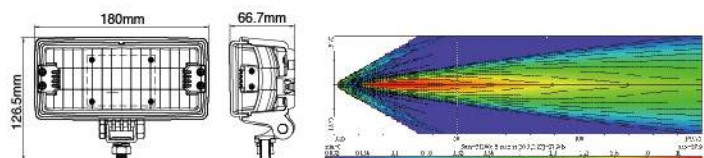

NS-3764 LED Driving Lamp

ECE Homologation

- EMI Class 5 according to CISPR25
- Ingress Protection IP68
- Aluminum housing as heatsink
- Polycarbonate reflector
- Polycarbonate lens
- Stainless steel mounting bracket
- Light source: High Power LED x 2 pcs
- Multivolt (9-33DC) suitable for 12V and 24V vehicle