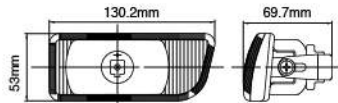

- Reinforced metal housing
- Reinforced metal reflector
- Crystal glass lens
- Steel mounting bracket, black
- Halogen bulb: H3 12V 55W

Part NO.	Housing color	Lens color
NS-515B-C	Black	Clear
NS-515B-B	Black	Blue
NS-515B-R	Black	Rainbow