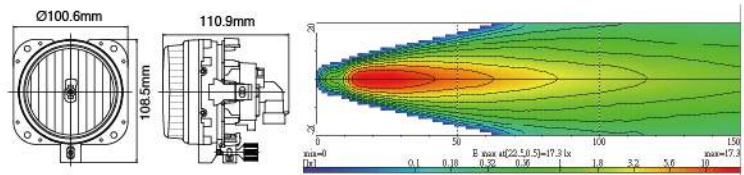

NS-32D 4" Driving Lamp ↗ ↗

ECE Homologation
SAE Homologation ↗ ↗

- Die-cast aluminum housing
- Multi-surface reflector
- Crystal glass lens
- Plastic mounting frame
- Halogen bulb: H1 12V 55W
- Options: H1 24V 70W available upon request

Part NO.	Housing color	Lens color	Bulb
NS-32D-B-C-12	Black	Clear	12V
NS-32D-B-B-12	Black	Blue	12V
NS-32D-B-R-12	Black	Rainbow	12V
NS-32D-B-C-24	Black	Clear	24V
NS-32D-B-B-24	Black	Blue	24V
NS-32D-B-R-24	Black	Rainbow	24V