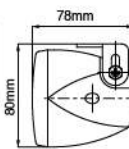

- ▲ Hi-impact plastic housing
- ▲ Multi-surface reflector
- ▲ Crystal glass lens
- ▲ Steel mounting bracket, black
- ▲ Halogen bulb: H3 12V 55W

Part NO.	Housing color	Lens color
NS-2168D-B-C	Black	Clear
NS-2168D-B-B	Black	Blue
NS-2168D-B-R	Black	Rainbow