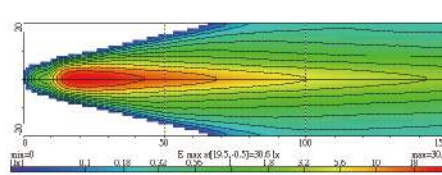

- Hi-impact plastic housing
- Multi-surface metal reflector
- Crystal glass lens
- PE white cover
- Steel upright mounting bracket, zinc-yellow
- Halogen bulb: H3 12V 55W

Part NO.	Housing color	Lens color
NS-2140B-C	Black	Clear
NS-2140B-B	Black	Blue
NS-2140B-R	Black	Rainbow