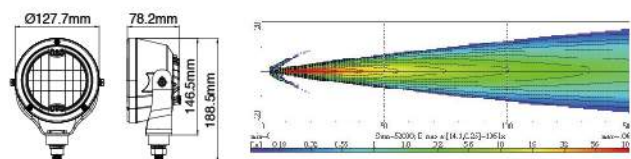

- EMI Class 5 according to CISPR25
- Ingress protection IP67
- Aluminum housing as heatsink
- Plastic front frame: Chromed finish
- Polycarbonate reflector
- Polycarbonate lens
- Steel mounting bracket, black
- Light source: High power LED x 2 pcs
- Multivolt (9-33DC) suitable for 12V and 24V vehicle
- Option: Black finish front frame available upon request