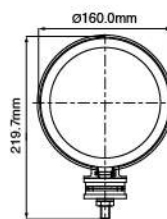

- Reinforced metal housing
- Free-form metal reflector
- Crystal glass lens
- Rubber mounting bracket
- Halogen bulb: H3 12V 55W

Part NO.	Housing color	Lens color
NS-818B-C	Black	Clear
NS-818B-B	Black	Blue
NS-818B-R	Black	Rainbow
NS-818C-C	Chrome	Clear
NS-818C-B	Chrome	Blue
NS-818C-R	Chrome	Rainbow