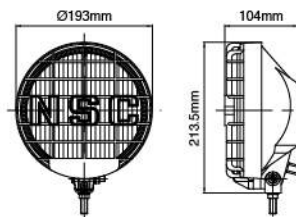

- Hi-impact plastic housing
- Reinforced metal reflector
- Opaque glass lens
- Steel upright mounting bracket, zinc-yellow
- Halogen bulb: H3 12V 55W

Part NO.	Housing color	Lens color
NS-1002B-C	Black	Clear
NS-1002B-B	Black	Blue
NS-1002B-R	Black	Rainbow