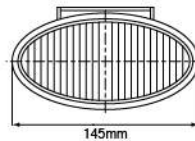

- ▲ Hi-impact plastic housing
- ▲ Reinforced metal reflector
- ▲ Opaque glass lens
- ▲ Steel mounting bracket, black
- ▲ Halogen bulb: H3 12V 55W

Part NO.	Housing color	Lens color
NS-168D-B-C	Black	Clear
NS-168D-B-B	Black	Blue
NS-168D-B-R	Black	Rainbow