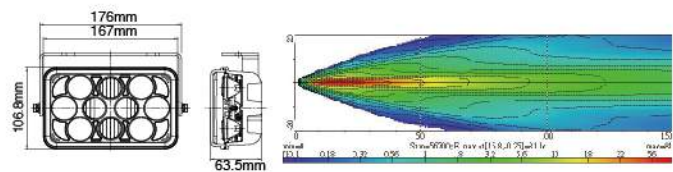

- EMI Class 5 according to CISPR25
- Ingress protection IP68
- Aluminum housing as heatsink
- ABS reflector: Chromed or black finish
- Polycarbonate lens
- Steel mounting bracket, black
- Light source: High power LED x 10 pcs
- Multivolt (9-33DC) suitable for 12V and 24V vehicle
- Option: PC or PE Cover available upon request