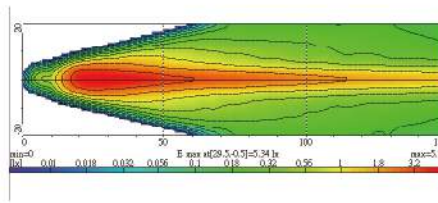

NS-156 Driving Lamp

- Reinforced metal housing
- Reinforced metal reflector
- Opaque glass lens
- Steel mounting bracket, black
- Halogen bulb: H3 12V 55W

Part NO.	Housing color	Lens color
NS-156B-C	Black	Clear
NS-156B-B	Black	Blue
NS-156B-R	Black	Rainbow

NS-157 Driving Lamp

- Reinforced metal housing
- Reinforced metal reflector
- Opaque glass lens
- Steel mounting bracket, black
- Halogen bulb: H3 12V 55W

Part NO.	Housing color	Lens color
NS-157B-C	Black	Clear
NS-157B-B	Black	Blue
NS-157B-R	Black	Rainbow

NS-158 Driving Lamp

- Reinforced metal housing
- Reinforced metal reflector
- Opaque glass lens
- Steel mounting bracket, black
- Halogen bulb: H3 12V 55W

Part NO.	Housing color	Lens color
NS-158B-C	Black	Clear
NS-158B-B	Black	Blue
NS-158B-R	Black	Rainbow