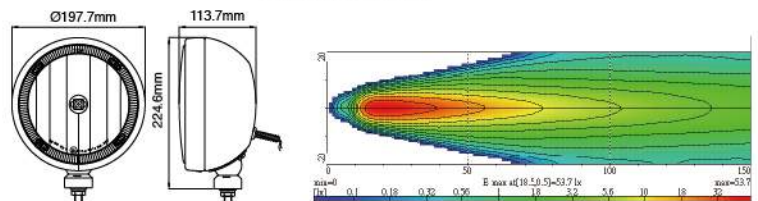

- Stainless steel housing
- Multi-surface metal reflector
- Crystal glass lens
- Stainless steel mounting bracket
- Halogen bulb: H3 12V 55W
- Options: Chrome finish steel housing available upon request

Part NO.	Housing color	Lens color
NS-907SS-C	Stainless Steel	Clear
NS-907SS-B	Stainless Steel	Blue