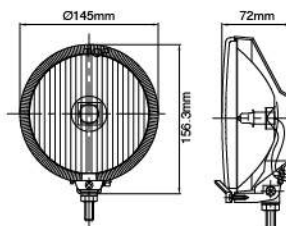

- Hi-impact plastic housing
- Reinforced metal reflector
- Opaque glass lens
- PE white cover
- Steel upright mounting bracket, zinc-yellow
- Halogen bulb: H3 12V 55W