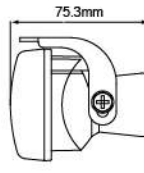

- Reinforced metal housing
- Multi-surface reflector
- Crystal glass lens
- Steel mounting bracket, black
- Halogen bulb: H3 12V 55W

Part NO.	Housing color	Lens color
NS-18B-C	Black	Clear
NS-18B-B	Black	Blue
NS-18B-R	Black	Rainbow