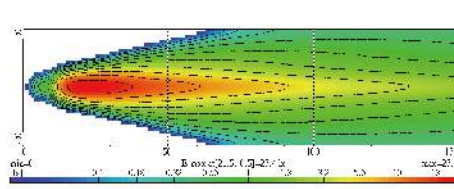

- Hi-impact plastic housing
- Multi-surface metal reflector
- Crystal glass lens
- PE white cover
- Steel upright mounting bracket, zinc-yellow
- Halogen bulb: H3 12V 55W

Part NO.	Housing color	Lens color
NS-2155B-C	Black	Clear
NS-2155B-B	Black	Blue
NS-2155B-R	Black	Rainbow