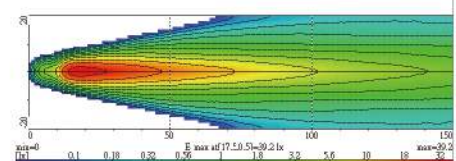

- Hi-impact plastic housing
- Reinforced metal reflector
- Opaque glass lens
- PE white cover
- Steel upright mounting bracket, zinc-yellow
- Halogen bulb: H3 12V 55W