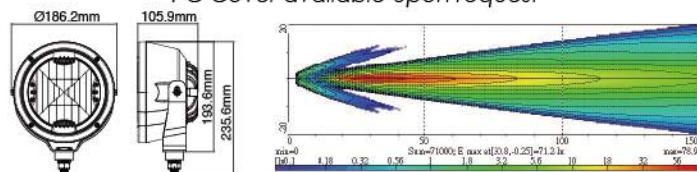

- EMI Class 5 according to CISPR25
- Ingress Protection IP67
- Aluminum housing as heatsink
- Plastic front frame: Chromed finish
- Polycarbonate reflector
- Polycarbonate lens
- Steel mounting bracket, black
- Light source: High power LED x 4 pcs
- Multivolt (9-33DC) suitable for 12V and 24V vehicle
- Options: Black finish front frame available upon request
  PC Cover available upon request