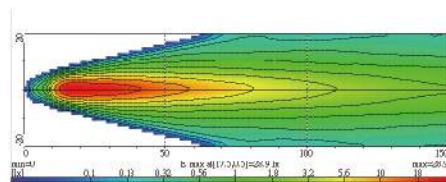

- ▲ Hi-impact plastic housing
- ▲ Reinforced metal reflector
- ▲ Opaque glass lens
- ▲ Steel upright mounting bracket, zinc-yellow
- ▲ Halogen bulb: H3 12V 55W

Part NO.	Housing color	Lens color
NS-450B-C	Black	Clear
NS-450B-B	Black	Blue
NS-450B-R	Black	Rainbow
NS-810B-C	Black	Clear
NS-810B-B	Black	Blue
NS-810B-R	Black	Rainbow