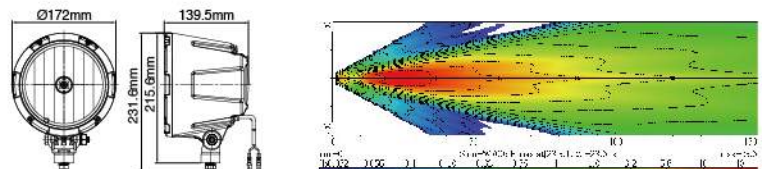

- Chromed finish plastic front frame and housing
- Multi-surface reflector
- Crystal glass lens
- Stainless steel mounting bracket
- Halogen bulb: H3 12V 55W
- Options: H3 24V 70W available upon request
- Options: Black painting plastic front frame and housing
- Options: M4 stabilizer strut available upon request

Part NO.	Housing Color	Lens Color
NS-3736C-C	Chromed	Clear
NS-3736B-C	Black	Clear