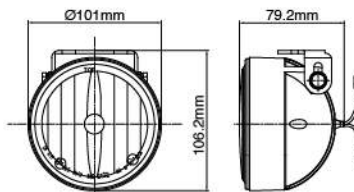

- Hi-impact plastic housing
- Multi-surface reflector
- Crystal glass lens
- Steel mounting bracket, black
- Halogen bulb: H3 12V 55W

Part NO.	Housing color	Lens color
NS-2102D-B-C	Black	Clear
NS-2102D-B-B	Black	Blue
NS-2102D-B-R	Black	Rainbow