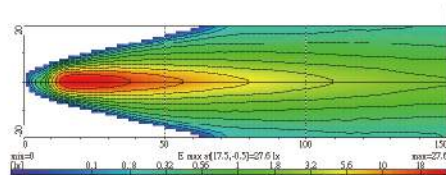

- ▲ Hi-impact plastic housing
- ▲ Reinforced metal reflector
- ▲ Opaque glass lens
- ▲ PE white cover
- ▲ Steel upright mounting bracket, zinc-yellow
- ▲ Halogen bulb: H3 12V 55W

Part NO.	Housing color	Lens color
NS-100B-C	Black	Clear
NS-100B-B	Black	Blue
NS-100B-R	Black	Rainbow