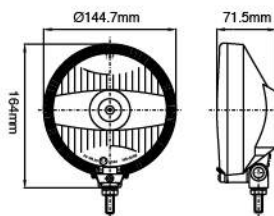

- Hi-impact plastic housing
- Multi-surface metal reflector
- Crystal glass lens
- PE white cover
- Steel upright mounting bracket, zinc-yellow
- Halogen bulb: H3 12V 55W

Part NO.	Housing color	Lens color
NS-2140B-C	Black	Clear
NS-2140B-B	Black	Blue
NS-2140B-R	Black	Rainbow