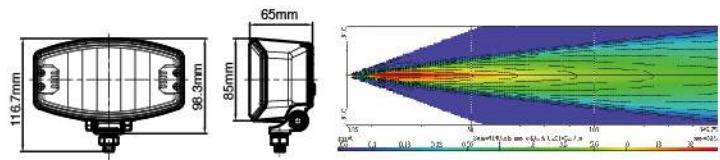

NS-3763 LED Driving Lamp

ECE Homologation

- EMI Class 5 according to CISPR25
- Ingress Protection IP68
- Aluminum housing as heatsink
- Polycarbonate reflector
- Polycarbonate lens
- Stainless steel mounting bracket
- Light source: High Power LED x 2 pcs
- Multivolt (9-33DC) suitable for 12V and 24V vehicle