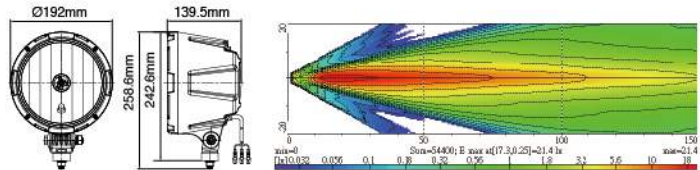

Part NO.	Housing Color	Lens Color
NS-3738C-C	Chromed	Clear
NS-3738B-C	Black	Clear