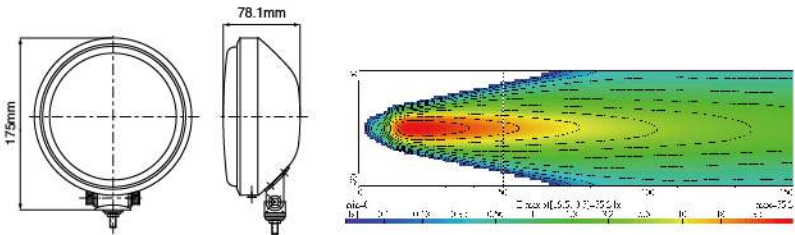

NS-870D 6-1/4" Driving Lamp ↗ ↘ ECE Homologation

- Reinforced metal housing
- Multi-surface metal reflector
- Crystal glass lens
- Steel mounting bracket, zinc-plated
- Halogen bulb: H3 12V 55W

| Part NO. | Housing color | Lens color |
|-------------|---------------|------------|
| NS-870D-C-C | Chrome | Clear |
| NS-870D-C-B | Chrome | Blue |
| NS-870D-C-R | Chrome | Rainbow |