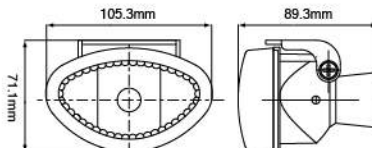

- Reinforced metal housing
- Multi-surface reflector
- Crystal glass lens
- Steel mounting bracket, black
- Halogen bulb: H3 12V 55W

Part NO.	Housing color	Lens color
NS-17B-C	Black	Clear
NS-17B-B	Black	Blue
NS-17B-R	Black	Rainbow