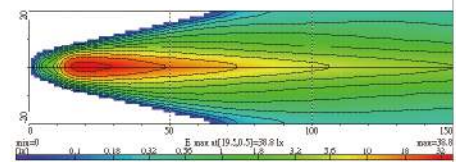

- Hi-impact plastic housing
- Reinforced metal reflector
- Opaque glass lens
- Steel upright mounting bracket, zinc-yellow
- Halogen bulb: H3 12V 55W

Part NO.	Housing color	Lens color
NS-1002B-C	Black	Clear
NS-1002B-B	Black	Blue
NS-1002B-R	Black	Rainbow