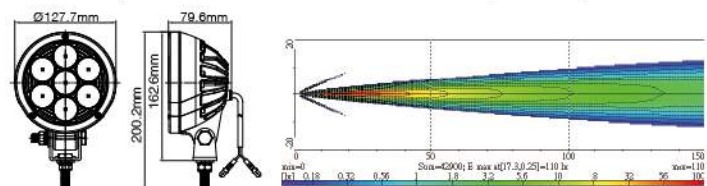

NS-3724 5" LED Driving Lamp

ECE Homologation
SAE Homologation

NS-3724A

NS-3724B

- EMI Class 3 according to CISPR25
- Ingress Protection IP68
- Aluminum housing as heatsink
- Plastic front frame: Chromed finish, or black finish
- Polycarbonate reflector
- Polycarbonate lens
- Stainless steel mounting bracket
- Light source: High power LED x 7 pcs
- Multivolt (9-33DC) suitable for 12V and 24V vehicle
- Options: PC Cover available upon request