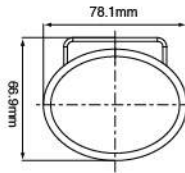

- Reinforced metal housing
- Multi-surface reflector
- Crystal glass lens
- Steel mounting bracket, black
- Halogen bulb: H3 12V 55W

Part NO.	Housing color	Lens color
NS-18B-C	Black	Clear
NS-18B-B	Black	Blue
NS-18B-R	Black	Rainbow