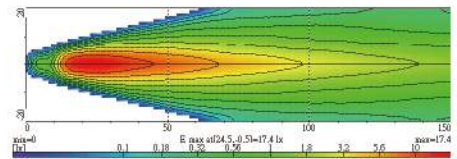

NS-168D Driving Lamp ECE Homologation ↗ ↗

- ▲ Hi-impact plastic housing
- ▲ Reinforced metal reflector
- ▲ Opaque glass lens
- ▲ Steel mounting bracket, black
- ▲ Halogen bulb: H3 12V 55W

Part NO.	Housing color	Lens color
NS-168D-B-C	Black	Clear
NS-168D-B-B	Black	Blue
NS-168D-B-R	Black	Rainbow

NS-2168D Driving Lamp ECE Homologation ↗ ↗

- ▲ Hi-impact plastic housing
- ▲ Multi-surface reflector
- ▲ Crystal glass lens
- ▲ Steel mounting bracket, black
- ▲ Halogen bulb: H3 12V 55W

Part NO.	Housing color	Lens color
NS-2168D-B-C	Black	Clear
NS-2168D-B-B	Black	Blue
NS-2168D-B-R	Black	Rainbow

NS-172 Driving Lamp ↗ ↗

- ▲ Hi-impact plastic housing
- ▲ Reinforced metal reflector
- ▲ Opaque glass lens
- ▲ Steel upright mounting bracket, zinc-yellow
- ▲ Halogen bulb: H3 12V 55W

Part NO.	Housing color	Lens color
NS-172B-C	Black	Clear
NS-172B-B	Black	Blue
NS-172B-R	Black	Rainbow