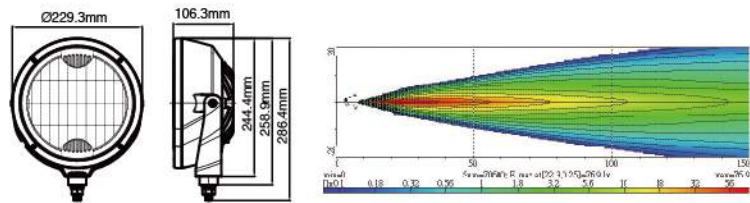

- EMI Class 5 according to CISPR25
- Ingress Protection IP67
- Aluminum housing as heatsink
- Plastic front frame: Chromed finish
- Polycarbonate reflector
- Polycarbonate lens
- Steel mounting bracket, black
- Light source: High power LED x 2 pcs
- Multivolt (9-33DC) suitable for 12V and 24V vehicle
- Options: Black finish front frame available upon request
  PC Cover available upon request