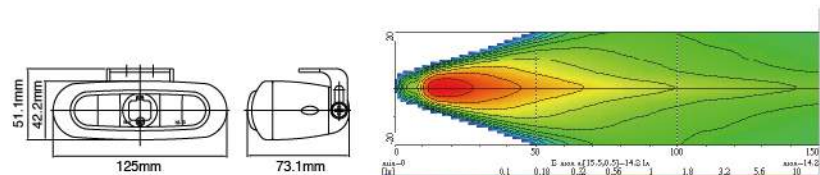

- Hi-impact plastic housing
- Reinforced metal reflector
- Crystal glass lens
- Steel mounting bracket, black
- Halogen bulb: H3 12V 55W

Part NO.	Housing color	Lens color
NS-10B-C	Black	Clear
NS-10B-B	Black	Blue
NS-10B-R	Black	Rainbow