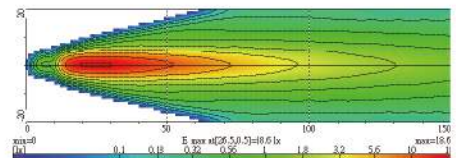

- ▲ Hi-impact plastic housing
- ▲ Reinforced metal reflector
- ▲ Opaque glass lens
- ▲ Steel upright mounting bracket, zinc-yellow
- ▲ Halogen bulb: H3 12V 55W

Part NO.	Housing color	Lens color
NS-172B-C	Black	Clear
NS-172B-B	Black	Blue
NS-172B-R	Black	Rainbow