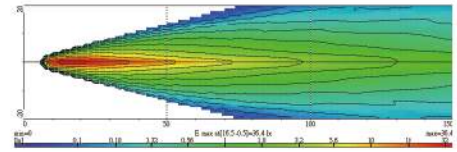

- Hi-impact plastic housing
- Reinforced metal reflector
- Crystal glass lens
- Steel mounting bracket, black
- Halogen bulb: H3 12V 55W

Part NO.	Housing color	Lens color
NS-102D-B-C	Black	Clear
NS-102D-B-B	Black	Blue
NS-102D-B-R	Black	Rainbow