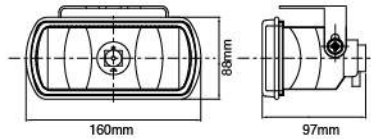

- Reinforced metal housing
- Multi-surface reflector
- Crystal glass lens
- Steel mounting bracket, black
- Halogen bulb: H3 12V 55W

Part NO.	Housing color	Lens color
NS-24B-C	Black	Clear
NS-24B-B	Black	Blue
NS-24B-R	Black	Rainbow