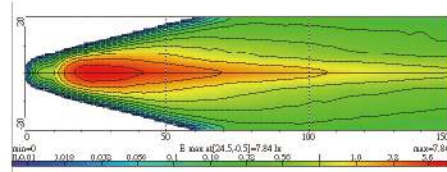

NS-71 Driving Lamp **ECE Homologation** **SAE Homologation** ↗ ↗

- Reinforced metal housing
- Multi-surface reflector
- Crystal glass lens
- Steel mounting bracket, black
- Halogen bulb: H3 12V 55W

Part NO.	Housing color	Lens color
NS-71B-C	Black	Clear
NS-71B-B	Black	Blue
NS-71B-R	Black	Rainbow

NS-90 Spot Lamp ↗ ↗

- Hi-impact plastic housing
- Reinforced metal reflector
- Crystal glass lens
- Steel mounting bracket, black
- Halogen bulb: H3 12V 55W

Part NO.	Housing color	Lens color
NS-90B-C	Black	Clear
NS-90B-B	Black	Blue
NS-90B-R	Black	Rainbow

NS-91 Spot Lamp ↗ ↗

- Reinforced metal housing
- Reinforced metal reflector
- Crystal glass lens
- Steel mounting bracket, black
- Halogen bulb: H3 12V 55W

Part NO.	Housing color	Lens color
NS-91B-C	Black	Clear
NS-91B-B	Black	Blue
NS-91B-R	Black	Rainbow