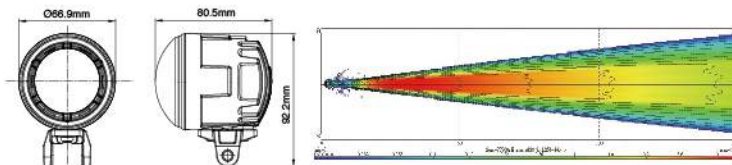

NS-3746 LED Driving Lamp

ECE Homologation

- EMI Class 5 according to CISPR25
- Ingress protection IP67
- Aluminum housing as heatsink
- ABS reflector: Chromed, iron grey or silver finish
- Polycarbonate lens
- Plastic mounting bracket
- Light source: High power LED x 5 pcs
- Multivolt (9-33DC) suitable for 12V and 24V vehicle