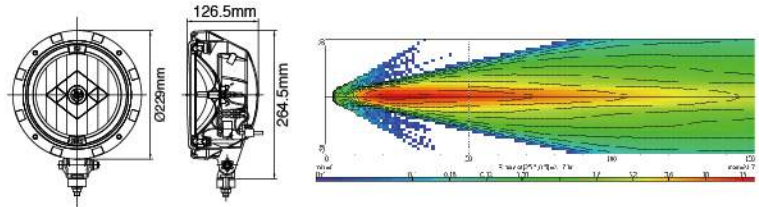

- Hi-impact plastic housing
- Plastic front frame
- Multi-surface reflector
- Crystal glass lens
- Stainless steel mounting bracket
- Halogen bulb: H1 12V 55W
- LED: 2 pcs x White LED
- Options: H1 24V 70W available upon request
- Options: Black front frame and housing / Black chromed finish front frame and housing / Chromed finish front frame and housing
- Options: PC Cover available upon request

Part NO.	Housing Color	Lens Color
NS-3717B-C	Black	Clear
NS-3717B-B	Black	Blue
NS-3717BC-C	Black chromed	Clear
NS-3717BC-B	Black chromed	Blue
NS-3717C-C	Chromed	Clear
NS-3717C-B	Chromed	Blue