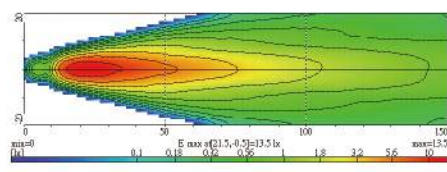

- Reinforced metal housing
- Multi-surface reflector
- Crystal glass lens
- Steel mounting bracket, black
- Halogen bulb: H3 12V 55W

Part NO.	Housing color	Lens color
NS-71B-C	Black	Clear
NS-71B-B	Black	Blue
NS-71B-R	Black	Rainbow