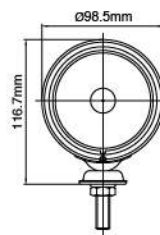

- Reinforced metal housing
- Free-form metal reflector
- Crystal glass lens
- Steel mounting bracket, zinc-plated
- Halogen bulb: H3 12V 55W

Part NO.	Housing color	Lens color
NS-814B-C	Black	Clear
NS-814B-B	Black	Blue
NS-814B-R	Black	Rainbow
NS-814C-C	Chrome	Clear
NS-814C-B	Chrome	Blue
NS-814C-R	Chrome	Rainbow