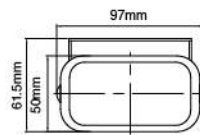

- Hi-impact plastic housing
- Reinforced metal reflector
- Crystal glass lens
- Steel mounting bracket, black
- Halogen bulb: H3 12V 55W

Part NO.	Housing color	Lens color
NS-90B-C	Black	Clear
NS-90B-B	Black	Blue
NS-90B-R	Black	Rainbow