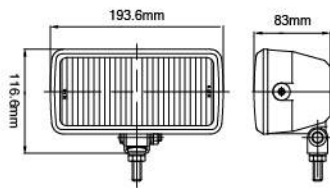

- Hi-impact plastic housing
- Reinforced metal reflector
- Opaque glass lens
- PE white cover
- Steel upright mounting bracket, zinc-yellow
- Halogen bulb: H3 12V 55W

Part NO.	Housing color	Lens color
NS-1181D-B-C	Black	Clear
NS-1181D-B-B	Black	Blue
NS-1181D-B-R	Black	Rainbow