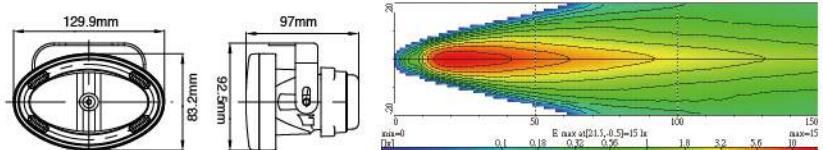

- Die-cast aluminum housing
- Multi-surface reflector
- Crystal glass lens
- Stainless steel mounting bracket
- Halogen bulb: H3 12V 55W
- LED: Slight yellow beam

Part NO.	Housing color	Lens color
NS-36B-C	Black	Clear
NS-36B-B	Black	Blue
NS-36B-R	Black	Rainbow