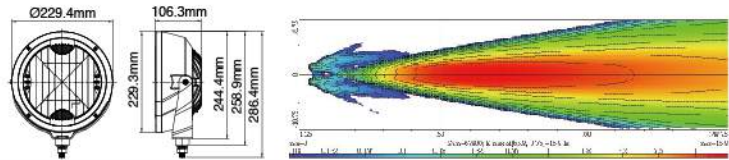

- EMI Class 3 according to CISPR25
- Ingress Protection IP67
- Aluminum housing as heatsink
- Plastic front frame: Chromed finish
- Polycarbonate reflector
- Polycarbonate lens
- Steel mounting bracket, black
- Light source: High power LED x 4 pcs
- Multivolt (9-33DC) suitable for 12V and 24V vehicle
- Options: Black finish front frame available upon request
  PC Cover available upon request