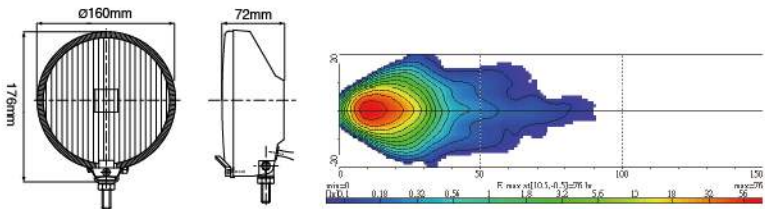

- ▲ Hi-impact plastic housing
- ▲ Reinforced metal reflector
- ▲ Opaque glass lens
- ▲ PE white cover
- ▲ Steel upright mounting bracket, zinc-yellow
- ▲ Halogen bulb: H3 12V 55W

Part NO.	Housing color	Lens color
NS-1160F-B-C	Black	Clear
NS-1160F-B-B	Black	Blue
NS-1160F-B-R	Black	Rainbow