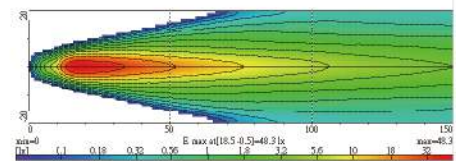

- Hi-impact plastic housing
- Reinforced metal reflector
- Opaque glass lens
- PE white cover
- Steel upright mounting bracket, zinc-yellow
- Halogen bulb: H3 12V 55W

Part NO.	Housing color	Lens color
NS-1001B-C	Black	Clear
NS-1001B-B	Black	Blue
NS-1001B-R	Black	Rainbow