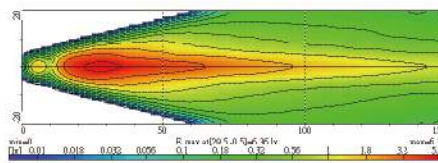

- Reinforced metal housing
- Reinforced metal reflector
- Opaque glass lens
- Steel mounting bracket, black
- Halogen bulb: H3 12V 55W

Part NO.	Housing color	Lens color
NS-158B-C	Black	Clear
NS-158B-B	Black	Blue
NS-158B-R	Black	Rainbow