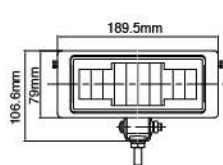

- ▲ Hi-impact plastic housing
- ▲ Reinforced metal reflector
- ▲ Opaque glass lens
- ▲ Steel upright mounting bracket, zinc-yellow
- ▲ Halogen bulb: H3 12V 55W

Part NO.	Housing color	Lens color
NS-172B-C	Black	Clear
NS-172B-B	Black	Blue
NS-172B-R	Black	Rainbow