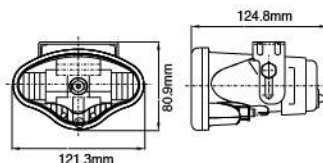

- Die-cast aluminum housing
- Multi-surface reflector
- Crystal glass lens
- Stainless steel mounting bracket
- Halogen bulb: H3 12V 55W
- LED: White

Part NO.	Housing color	Lens color
NS-28B-C	Black	Clear
NS-28B-B	Black	Blue
NS-28B-R	Black	Rainbow