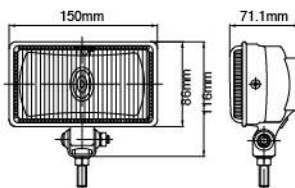

- Hi-impact plastic housing
- Reinforced metal reflector
- Opaque glass lens
- PE white cover
- Steel upright mounting bracket, zinc-yellow
- Halogen bulb: H3 12V 55W

| Part NO. | Housing color | Lens color |
|------------|---------------|------------|
| NS-1155B-C | Black | Clear |
| NS-1155B-B | Black | Blue |
| NS-1155B-R | Black | Rainbow |