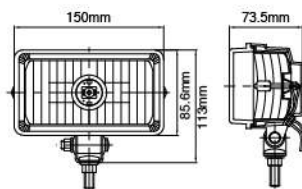

- Hi-impact plastic housing
- Multi-surface metal reflector
- Crystal glass lens
- PE white cover
- Steel upright mounting bracket, zinc-yellow
- Halogen bulb: H3 12V 55W

Part NO.	Housing color	Lens color
NS-2155B-C	Black	Clear
NS-2155B-B	Black	Blue
NS-2155B-R	Black	Rainbow