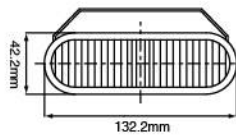

- Reinforced metal housing
- Reinforced metal reflector
- Crystal glass lens
- Steel mounting bracket, black
- Halogen bulb: H3 12V 55W

Part NO.	Housing color	Lens color
NS-20S-B-C	Black	Clear
NS-20S-B-B	Black	Blue
NS-20S-B-R	Black	Rainbow