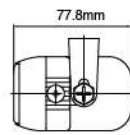

- Hi-impact plastic housing
- Reinforced metal reflector
- Crystal glass lens
- Steel mounting bracket, black
- Halogen bulb: H3 12V 55W

Part NO.	Housing color	Lens color
NS-90B-C	Black	Clear
NS-90B-B	Black	Blue
NS-90B-R	Black	Rainbow