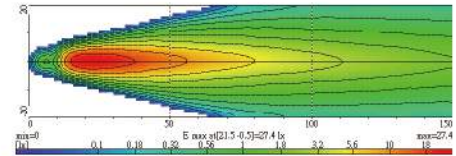

- Reinforced metal housing
- Free-form metal reflector
- Crystal glass lens
- Steel mounting bracket, zinc-plated
- Halogen bulb: H3 12V 55W

Part NO.	Housing color	Lens color
NS-814B-C	Black	Clear
NS-814B-B	Black	Blue
NS-814B-R	Black	Rainbow
NS-814C-C	Chrome	Clear
NS-814C-B	Chrome	Blue
NS-814C-R	Chrome	Rainbow