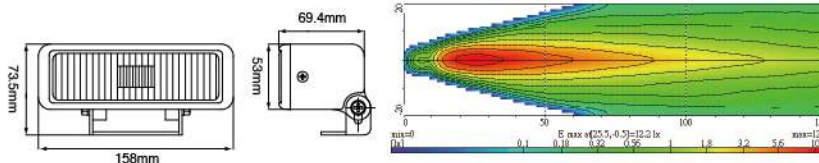

- Hi-impact plastic housing
- Reinforced metal reflector
- Opaque glass lens
- Steel mounting bracket, black
- Halogen bulb: H3 12V 55W

Part NO.	Housing color	Lens color
NS-173D-B-C	Black	Clear
NS-173D-B-B	Black	Blue
NS-173D-B-R	Black	Rainbow