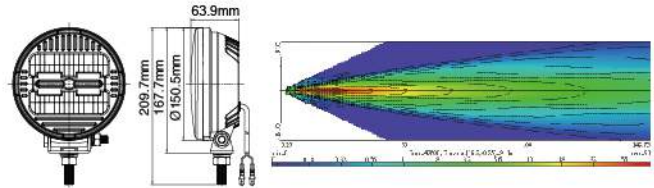

NS-3762 LED Driving Lamp

ECE Homologation

- EMI Class 5 according to CISPR25
- Ingress Protection IP68
- Aluminum housing as heatsink
- Polycarbonate reflector
- Polycarbonate lens
- Stainless steel mounting bracket
- Light source: High Power LED x 4 pcs
- Multivolt (9-33DC) suitable for 12V and 24V vehicle