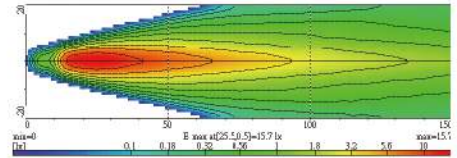

NS-168D Driving Lamp ECE Homologation ↗ ↗

- ▲ Hi-impact plastic housing
- ▲ Reinforced metal reflector
- ▲ Opaque glass lens
- ▲ Steel mounting bracket, black
- ▲ Halogen bulb: H3 12V 55W

Part NO.	Housing color	Lens color
NS-168D-B-C	Black	Clear
NS-168D-B-B	Black	Blue
NS-168D-B-R	Black	Rainbow

NS-2168D Driving Lamp ECE Homologation ↗ ↗

- ▲ Hi-impact plastic housing
- ▲ Multi-surface reflector
- ▲ Crystal glass lens
- ▲ Steel mounting bracket, black
- ▲ Halogen bulb: H3 12V 55W

Part NO.	Housing color	Lens color
NS-2168D-B-C	Black	Clear
NS-2168D-B-B	Black	Blue
NS-2168D-B-R	Black	Rainbow

NS-172 Driving Lamp ↗ ↗

- ▲ Hi-impact plastic housing
- ▲ Reinforced metal reflector
- ▲ Opaque glass lens
- ▲ Steel upright mounting bracket, zinc-yellow
- ▲ Halogen bulb: H3 12V 55W

Part NO.	Housing color	Lens color
NS-172B-C	Black	Clear
NS-172B-B	Black	Blue
NS-172B-R	Black	Rainbow