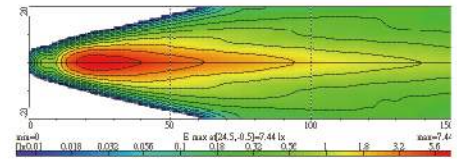

- Reinforced metal housing
- Reinforced metal reflector
- Crystal glass lens
- Steel mounting bracket, black
- Halogen bulb: H3 12V 55W

Part NO.	Housing color	Lens color
NS-20S-B-C	Black	Clear
NS-20S-B-B	Black	Blue
NS-20S-B-R	Black	Rainbow