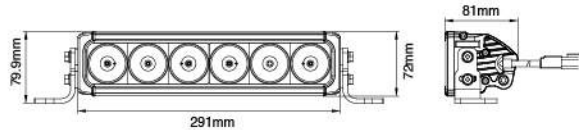

NS-3756 LED Driving Lamp ECE Homologation ↗ ↗

- EMI Class 3 according to CISPR25
- Ingress Protection IP69K
- Aluminum housing as heatsink
- Polycarbonate reflector
- Polycarbonate lens
- Steel mounting bracket
- Light source: High Power 5W LED x 6 pcs
- Multivolt (9-33DC) suitable for 12V and 24V vehicle

NS-3757 LED Driving Lamp ECE Homologation ↗ ↗

- EMI Class 3 according to CISPR25
- Ingress Protection IP69K
- Aluminum housing as heatsink
- Polycarbonate reflector
- Polycarbonate lens
- Steel mounting bracket
- Light source: High Power 5W LED x 12 pcs
- Multivolt (9-33DC) suitable for 12V and 24V vehicle