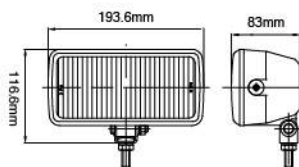

- Hi-impact plastic housing
- Reinforced metal reflector
- Opaque glass lens
- PE white cover
- Steel upright mounting bracket, zinc-yellow
- Halogen bulb: H3 12V 55W

Part NO.	Housing color	Lens color
NS-1181F-B-C	Black	Clear
NS-1181F-B-B	Black	Blue
NS-1181F-B-R	Black	Rainbow