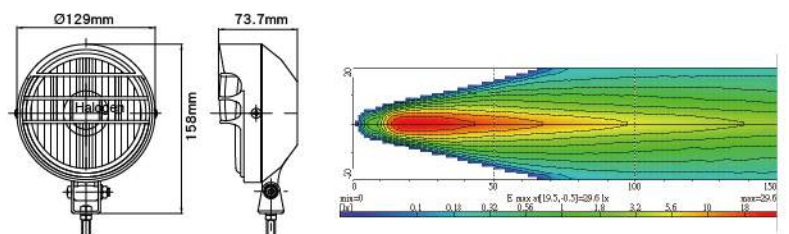

- Hi-impact plastic housing
- Reinforced metal reflector
- Opaque glass lens
- Steel upright mounting bracket, zinc-yellow
- Halogen bulb: H3 12V 55W

Part NO.	Housing color	Lens color
NS-8015B-C	Black	Clear
NS-8015B-B	Black	Blue
NS-8015B-R	Black	Rainbow