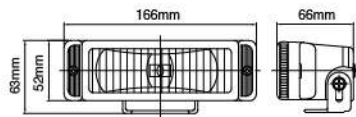

- Hi-impact plastic housing
- Reinforced metal reflector
- Opaque glass lens
- Steel mounting bracket, black
- Halogen bulb: H3 12V 55W

Part NO.	Housing color	Lens color
NS-177S-B-C	Black	Clear
NS-177S-B-B	Black	Blue
NS-177S-B-R	Black	Rainbow