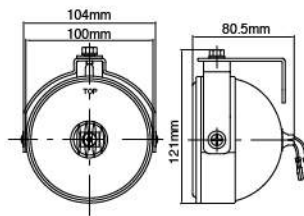

- Hi-impact plastic housing
- Reinforced metal reflector
- Crystal glass lens
- Steel mounting bracket, black
- Halogen bulb: H3 12V 55W

Part NO.	Housing color	Lens color
NS-102D-B-C	Black	Clear
NS-102D-B-B	Black	Blue
NS-102D-B-R	Black	Rainbow