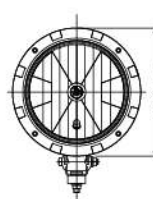

Part NO.	Housing Color	Lens Color
NS-3716B-C	Black	Clear
NS-3716B-B	Black	Blue
NS-3716BC-C	Black chromed	Clear
NS-3716BC-B	Black chromed	Blue
NS-3716C-C	Chromed	Clear
NS-3716C-B	Chromed	Blue