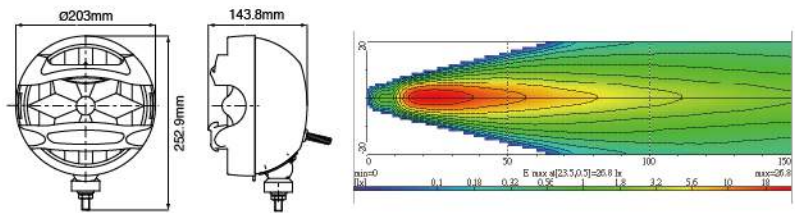

- Reinforced metal housing
- Multi-surface metal reflector
- Crystal glass lens
- Steel mounting bracket, zinc-plated
- Halogen bulb: H3 12V 55W

Part NO.	Housing color	Lens color
NS-880B-C	Black	Clear
NS-880B-B	Black	Blue
NS-880B-R	Black	Rainbow
NS-880C-C	Chrome	Clear
NS-880C-B	Chrome	Blue
NS-880C-R	Chrome	Rainbow