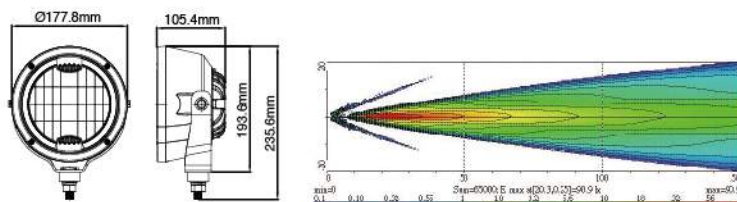

- EMI Class 5 according to CISPR25
- Ingress Protection IP67
- Aluminum housing as heatsink
- Plastic front frame: Chromed finish
- Polycarbonate reflector
- Polycarbonate lens
- Steel mounting bracket, black
- Light source: High power LED x 2 pcs
- Multivolt (9-33DC) suitable for 12V and 24V vehicle
- Options: Black finish front frame available upon request
  PC Cover available upon request