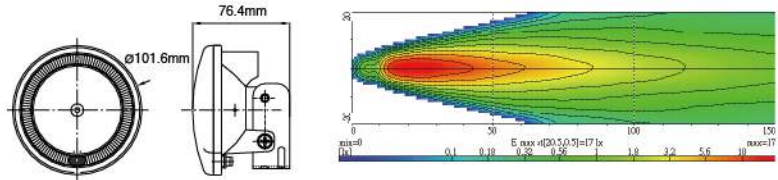

- Die-cast aluminum housing
- Multi-surface reflector
- Crystal glass lens
- Steel mounting bracket, black
- Halogen bulb: H3 12V 55W
- LED: White

Part NO.	Housing color	Lens color
NS-34B-C	Black	Clear
NS-34B-B	Black	Blue
NS-34B-R	Black	Rainbow