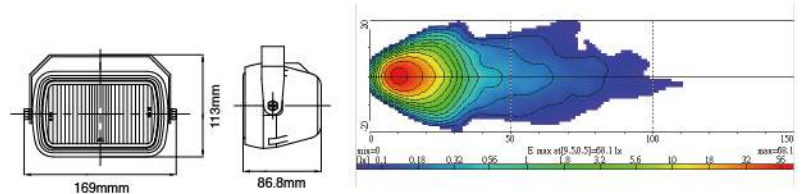

- Hi-impact plastic housing
- Reinforced metal reflector
- Opaque glass lens
- Steel mounting bracket, black
- Halogen bulb: H3 12V 55W

Part NO.	Housing color	Lens color
NS-1184B-C	Black	Clear
NS-1184B-B	Black	Blue
NS-1184B-R	Black	Rainbow