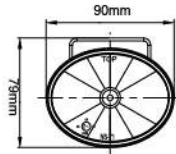

- Reinforced metal housing
- Multi-surface reflector
- Crystal glass lens
- Steel mounting bracket, black
- Halogen bulb: H3 12V 55W

Part NO.	Housing color	Lens color
NS-71B-C	Black	Clear
NS-71B-B	Black	Blue
NS-71B-R	Black	Rainbow