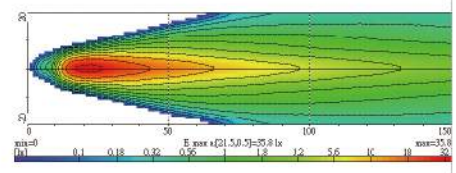

- Reinforced metal housing
- Free-form metal reflector
- Crystal glass lens
- Rubber mounting bracket
- Halogen bulb: H3 12V 55W

Part NO.	Housing color	Lens color
NS-815B-C	Black	Clear
NS-815B-B	Black	Blue
NS-815B-R	Black	Rainbow
NS-815C-C	Chrome	Clear
NS-815C-B	Chrome	Blue
NS-815C-R	Chrome	Rainbow