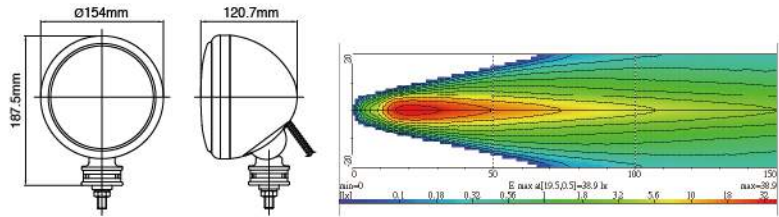

- Reinforced metal housing
- Free-form metal reflector
- Crystal glass lens
- Rubber mounting bracket
- Halogen bulb: H3 12V 55W

Part NO.	Housing color	Lens color
NS-818R-B-C	Black	Clear
NS-818R-B-B	Black	Blue
NS-818R-B-R	Black	Rainbow
NS-818R-C-C	Chrome	Clear
NS-818R-C-B	Chrome	Blue
NS-818R-C-R	Chrome	Rainbow