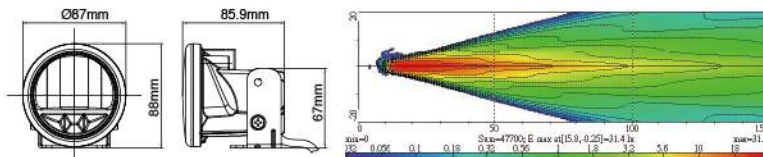

NS-3745 LED Driving Lamp

ECE Homologation
SAE Homologation

- EMI Class 5 according to CISPR25
- Ingress protection IP67
- Aluminum housing as heatsink
- Polycarbonate reflector
- Polycarbonate lens
- Steel mounting bracket, black
- Light source: High power LED x 5 pcs
- Multivolt (9-33DC) suitable for 12V and 24V vehicle