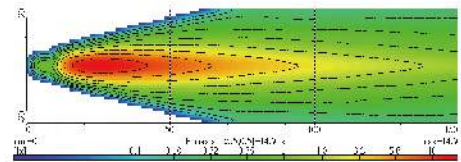

- Hi-impact plastic housing
- Reinforced metal reflector
- Opaque glass lens
- Steel mounting bracket, black
- Halogen bulb: H3 12V 55W

Part NO.	Housing color	Lens color
NS-177S-B-C	Black	Clear
NS-177S-B-B	Black	Blue
NS-177S-B-R	Black	Rainbow