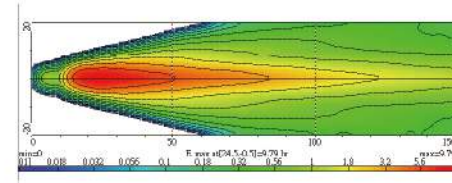

- Reinforced metal housing
- Reinforced metal reflector
- Opaque glass lens
- Steel mounting bracket, black
- Halogen bulb: H3 12V 55W

Part NO.	Housing color	Lens color
NS-517B-C	Black	Clear
NS-517B-B	Black	Blue
NS-517B-R	Black	Rainbow