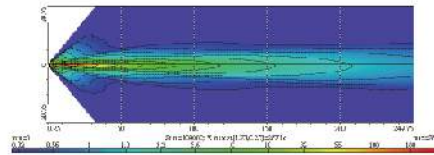

NS-3756 LED Driving Lamp ECE Homologation ↗ ↗

- EMI Class 3 according to CISPR25
- Ingress Protection IP69K
- Aluminum housing as heatsink
- Polycarbonate reflector
- Polycarbonate lens
- Steel mounting bracket
- Light source: High Power 5W LED x 6 pcs
- Multivolt (9-33DC) suitable for 12V and 24V vehicle

NS-3757 LED Driving Lamp ECE Homologation ↗ ↗

- EMI Class 3 according to CISPR25
- Ingress Protection IP69K
- Aluminum housing as heatsink
- Polycarbonate reflector
- Polycarbonate lens
- Steel mounting bracket
- Light source: High Power 5W LED x 12 pcs
- Multivolt (9-33DC) suitable for 12V and 24V vehicle