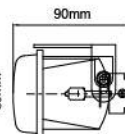

- Reinforced metal housing
- Multi-surface reflector
- Crystal glass lens
- Steel mounting bracket, black
- Halogen bulb: H3 12V 55W

Part NO.	Housing color	Lens color
NS-23B-C	Black	Clear
NS-23B-B	Black	Blue
NS-23B-R	Black	Rainbow