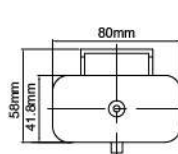

- Reinforced metal housing
- Reinforced metal reflector
- Crystal glass lens
- Steel mounting bracket, black
- Halogen bulb: H3 12V 55W

Part NO.	Housing color	Lens color
NS-91B-C	Black	Clear
NS-91B-B	Black	Blue
NS-91B-R	Black	Rainbow