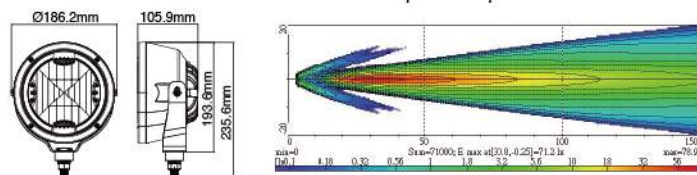

- EMI Class 5 according to CISPR25
- Ingress Protection IP67
- Aluminum housing as heatsink
- Plastic front frame: Chromed finish
- Polycarbonate reflector
- Polycarbonate lens
- Steel mounting bracket, black
- Light source: High power LED x 4 pcs
- Multivolt (9-33DC) suitable for 12V and 24V vehicle
- Options: Black finish front frame available upon request
  PC Cover available upon request