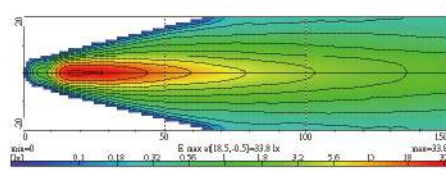

- ▲ Hi-impact plastic housing
- ▲ Multi-surface metal reflector
- ▲ Crystal glass lens
- ▲ PE white cover
- ▲ Steel upright mounting bracket, zinc-yellow
- ▲ Halogen bulb: H3 12V 55W

Part NO.	Housing color	Lens color
NS-2100B-C	Black	Clear
NS-2100B-B	Black	Blue
NS-2100B-R	Black	Rainbow