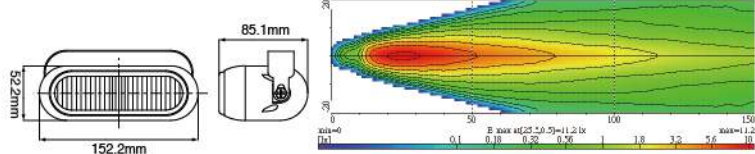

- Hi-impact plastic housing
- Reinforced metal reflector
- Crystal glass lens
- Steel mounting bracket, black
- Halogen bulb: H3 12V 55W

Part NO.	Housing color	Lens color
NS-30S-B-C	Black	Clear
NS-30S-B-B	Black	Blue
NS-30S-B-R	Black	Rainbow