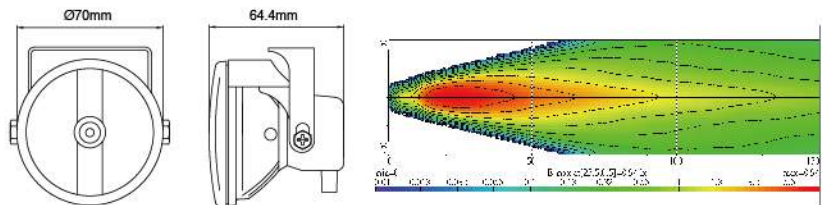

- Reinforced metal housing
- Multi-surface reflector
- Crystal glass lens
- Steel mounting bracket, black
- Halogen bulb: H3 12V 55W

Part NO.	Housing color	Lens color
NS-41B-C	Black	Clear
NS-41B-B	Black	Blue
NS-41B-R	Black	Rainbow