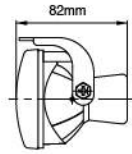

- Reinforced metal housing
- Multi-surface reflector
- Crystal glass lens
- Steel mounting bracket, black
- Halogen bulb: H3 12V 55W

Part NO.	Housing color	Lens color
NS-71B-C	Black	Clear
NS-71B-B	Black	Blue
NS-71B-R	Black	Rainbow