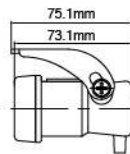

- Reinforced metal housing
- Reinforced metal reflector
- Crystal glass lens
- Steel mounting bracket, black
- Halogen bulb: H3 12V 55W

Part NO.	Housing color	Lens color
NS-91B-C	Black	Clear
NS-91B-B	Black	Blue
NS-91B-R	Black	Rainbow