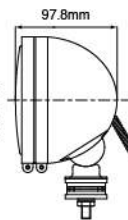

- Reinforced metal housing
- Free-form metal reflector
- Crystal glass lens
- Rubber mounting bracket
- Halogen bulb: H3 12V 55W

Part NO.	Housing color	Lens color
NS-815B-C	Black	Clear
NS-815B-B	Black	Blue
NS-815B-R	Black	Rainbow
NS-815C-C	Chrome	Clear
NS-815C-B	Chrome	Blue
NS-815C-R	Chrome	Rainbow