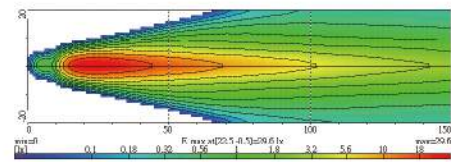

- Hi-impact plastic housing
- Reinforced metal reflector
- Opaque glass lens
- PE white cover
- Steel upright mounting bracket, zinc-yellow
- Halogen bulb: H3 12V 55W

Part NO.	Housing color	Lens color
NS-1181D-B-C	Black	Clear
NS-1181D-B-B	Black	Blue
NS-1181D-B-R	Black	Rainbow