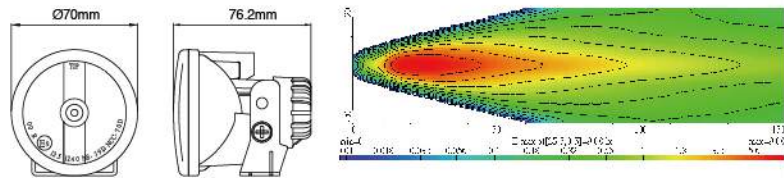

- Die-cast aluminum housing
- Multi-surface reflector
- Crystal glass lens
- Steel mounting bracket, black
- Halogen bulb: H3 12V 55W

Part NO.	Housing color	Lens color
NS-39D-B-C	Black	Clear
NS-39D-B-B	Black	Blue
NS-39D-B-R	Black	Rainbow