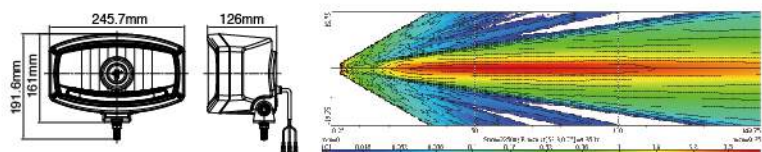

- Plastic front frame and housing with chromed finish
- Plastic reflector
- Crystal glass lens
- Stainless steel mounting bracket
- Position lamp: 2 pcs LED fit on light guide
- Halogen bulb: H1 24V 70W
- Options: H1 12V 55W available upon request
  PC Cover available upon request