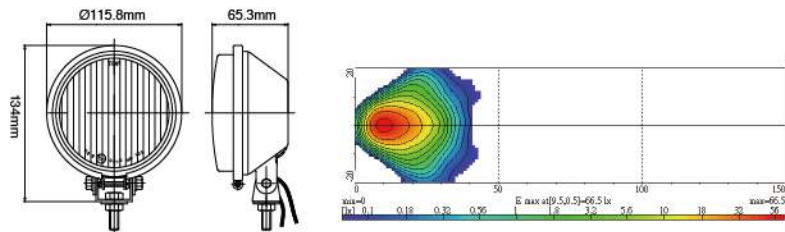

- Reinforced metal housing
- Reinforced metal reflector
- Opaque glass lens
- Steel upright mounting bracket, zinc-yellow
- Halogen bulb: H3 12V 55W

Part NO.	Housing color	Lens color
NS-103F-B-C	Black	Clear
NS-103F-B-B	Black	Blue
NS-103F-B-R	Black	Rainbow