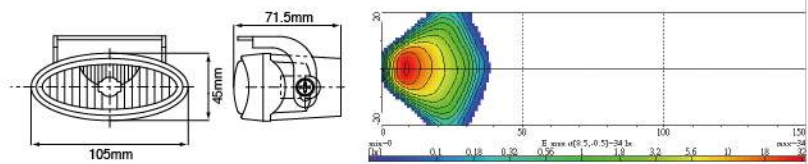

- ▲ • Die-cast aluminum housing
- Multi-surface reflector
- Crystal glass lens
- Steel mounting bracket, black
- Halogen bulb: H3 12V 55W

Part NO.	Housing color	Lens color
NS-8B-C	Black	Clear
NS-8B-B	Black	Blue
NS-8B-R	Black	Rainbow
NS-8S-C	Silver	Clear
NS-8S-B	Silver	Blue
NS-8S-R	Silver	Rainbow