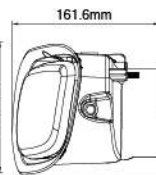

- EMI Class 5 according to CISPR25
- Ingress Protection IP67
- Aluminum housing as heatsink
- Polycarbonate reflector
- Polycarbonate lens
- Plastic mounting frame
- Light source: High Power LED x 2 pcs
- Multivolt (9-33DC) suitable for 12V and 24V vehicle
- Handed: R/H and L/H
- Replacement for FL Cascadia '07 - '16