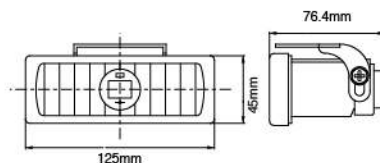

- Reinforced metal housing
- Multi-surface reflector
- Crystal glass lens
- Steel mounting bracket, black
- Halogen bulb: H3 12V 55W

Part NO.	Housing color	Lens color
NS-19B-C	Black	Clear
NS-19B-B	Black	Blue
NS-19B-R	Black	Rainbow