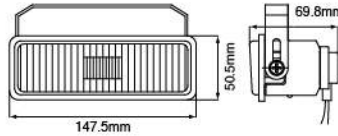

Part NO.	Housing color	Lens color
NS-180B-C	Black	Clear
NS-180B-B	Black	Blue
NS-180B-R	Black	Rainbow