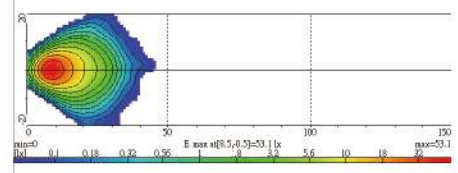

- Die-cast aluminum housing
- Multi-surface reflector
- Crystal glass lens
- Steel mounting bracket, black
- Halogen bulb: H3 12V 55W

Part NO.	Housing color	Lens color
NS-16B-C	Black	Clear
NS-16B-B	Black	Blue
NS-16B-R	Black	Rainbow