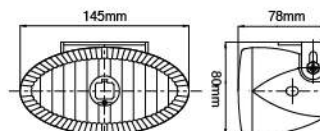

- Hi-impact plastic housing
- Multi-surface reflector
- Crystal glass lens
- Steel mounting bracket, black
- Halogen bulb: H3 12V 55W

Part NO.	Housing color	Lens color
NS-2168F-B-C	Black	Clear
NS-2168F-B-B	Black	Blue
NS-2168F-B-R	Black	Rainbow