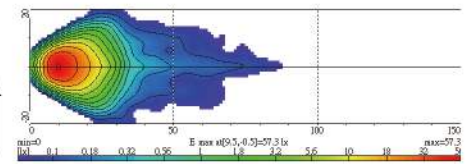

- Hi-impact plastic housing
- Reinforced metal reflector
- Opaque glass lens
- Steel mounting bracket, black
- Halogen bulb: H3 12V 55W

Part NO.	Housing color	Lens color
NS-168F-B-C	Black	Clear
NS-168F-B-B	Black	Blue
NS-168F-B-R	Black	Rainbow