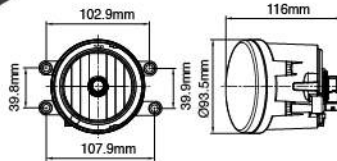

NS-2426 Ø90mm LED Fog Lamp ↗ ↗

ECE Homologation
SAE Homologation

- EMI Class 3 according to CISPR25
- Ingress Protection IP66
- Aluminum housing as heatsink
- ABS reflector
- Polycarbonate lens
- Plastic mounting bracket, black
- Light source: High power 3-chip LED x 1 pc
- Multivolt (9-33DC) suitable for 12V and 24V vehicle