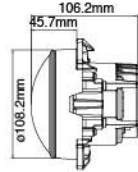

- EMI Class 3 according to CISPR25
- Ingress Protection IP67
- Aluminum housing as heatsink
- Polycarbonate reflector
- Crystal glass lens
- Plastic mounting frame
- Light source: High Power 3-chip LED x 1 pc
- Multi-volt (9-33DC) suitable for 12V and 24V vehicle
- Handed: R/H and L/H
- Replacement for PB579 '13 - '15 & PB587 '11 - '15 KW T660 '08 - '15