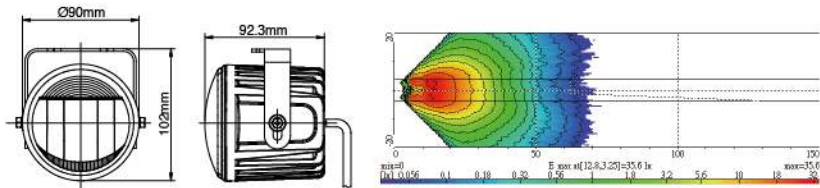

- EMI Class 3 according to CISPR25
- Ingress Protection IP66
- Aluminum housing as heatsink
- ABS reflector
- Polycarbonate lens
- Steel mounting bracket, black
- Light source: High power 2-chip LED x 1 pc
- Multivolt (9-33DC) suitable for 12V and 24V vehicle

NS-2422 Ø90mm LED Fog Lamp & Daytime Running Lamp

ECE Homologation
SAE Homologation