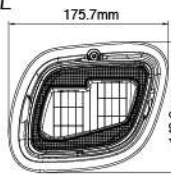

- EMI Class 5 according to CISPR25
- Ingress Protection IP67
- Aluminum housing as heatsink
- Polycarbonate reflector
- Polycarbonate lens
- Plastic mounting frame
- Light source: High Power LED x 2 pcs
- Multivolt (9-33DC) suitable for 12V and 24V vehicle
- Handed: R/H and L/H
- Replacement for FL Cascadia '07 - '16