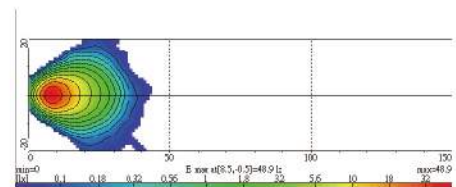

ECE Homologation