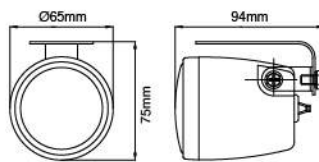

- Die-cast aluminum housing
- Multi-surface reflector
- Crystal glass lens
- Steel mounting bracket, black
- Halogen bulb: H3 12V 55W

Part NO.	Housing color	Lens color
NS-16B-C	Black	Clear
NS-16B-B	Black	Blue
NS-16B-R	Black	Rainbow