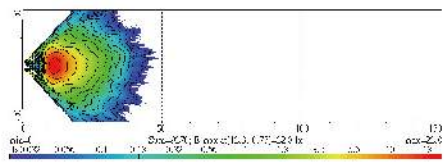

NS-2434 LED Fog Lamp

ECE Homologation
SAE Homologation

- EMI Class 3 according to CISPR25
- Ingress protection IP67
- Aluminum housing as heatsink
- ABS reflector: Chromed or black finish
- Polycarbonate lens
- Steel mounting bracket, black
- Light source: High power LED x 3 pcs
- Multivolt (9-33DC) suitable for 12V and 24V vehicle