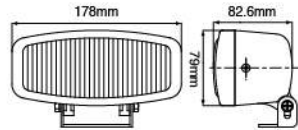

## NS-128 Fog Lamp **ECE Homologation**

- Hi-impact plastic housing
- Reinforced metal reflector
- Opaque glass lens
- Steel mounting bracket, black
- Halogen bulb: H3 12V 55W

Part NO.	Housing color	Lens color
NS-128B-C	Black	Clear
NS-128B-B	Black	Blue
NS-128B-R	Black	Rainbow