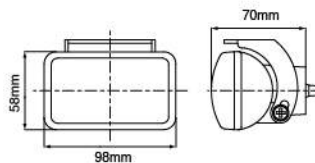

- ▲ Die-cast aluminum housing
- ▲ Free-form reflector
- ▲ Crystal glass lens
- ▲ Steel mounting bracket, black
- ▲ Halogen bulb: H3 12V 55W

Part NO.	Housing color	Lens color
NS-3B-C	Black	Clear
NS-3B-B	Black	Blue
NS-3B-R	Black	Rainbow