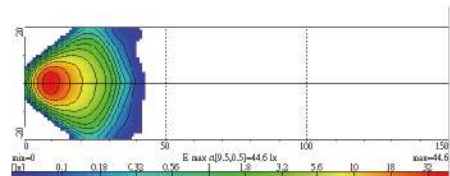

- ▲ Die-cast aluminum housing
- ▲ Free-form reflector
- ▲ Crystal glass lens
- ▲ Steel mounting bracket, black
- ▲ Halogen bulb: H3 12V 55W

Part NO.	Housing color	Lens color
NS-3B-C	Black	Clear
NS-3B-B	Black	Blue
NS-3B-R	Black	Rainbow