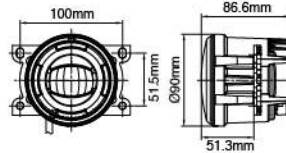

NS-2425 Ø90mm Fog Lamp ↗ ↗

ECE Homologation
SAE Homologation

- Hi-impact plastic housing
- Die-cast aluminum reflector
- Crystal glass lens
- Halogen bulb: H11 12V 55W

NS-2426 Ø90mm LED Fog Lamp ↗ ↗

ECE Homologation
SAE Homologation

- EMI Class 3 according to CISPR25
- Ingress Protection IP66
- Aluminum housing as heatsink
- ABS reflector
- Polycarbonate lens
- Plastic mounting bracket, black
- Light source: High power 3-chip LED x 1 pc
- Multivolt (9-33DC) suitable for 12V and 24V vehicle

Marketability - Removable and changeable bracket

NS-2427 Ø90mm LED Fog Lamp ↗ ↗

ECE Homologation
SAE Homologation

- EMI Class 3 according to CISPR25
- Ingress Protection IP66
- Aluminum housing as heatsink
- ABS reflector
- Crystal glass lens
- Plastic mounting bracket, black
- Light source: High power 3-chip LED x 1 pc
- Multivolt (9-33DC) suitable for 12V and 24V vehicle

Marketability - Removable and changeable bracket