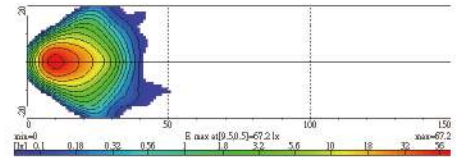

- Hi-impact plastic housing
- Reinforced metal reflector
- Opaque glass lens
- Steel mounting bracket, black
- Halogen bulb: H3 12V 55W

Part NO.	Housing color	Lens color
NS-128B-C	Black	Clear
NS-128B-B	Black	Blue
NS-128B-R	Black	Rainbow