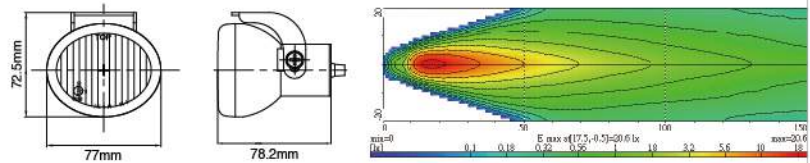

- Die-cast aluminum housing
- Multi-surface reflector
- Opaque glass lens
- Steel mounting bracket, black
- Halogen bulb: H3 12V 55W

Part NO.	Housing color	Lens color
NS-5F-B-C	Black	Clear
NS-5F-B-B	Black	Blue
NS-5F-B-R	Black	Rainbow