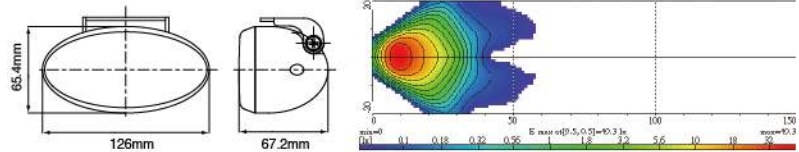

- Hi-impact plastic housing
- Free-form reflector
- Crystal glass lens
- Steel mounting bracket, black
- Halogen bulb: H3 12V 55W

Part NO.	Housing color	Lens color
NS-4B-C	Black	Clear
NS-4B-B	Black	Blue
NS-4B-R	Black	Rainbow