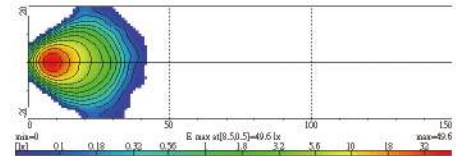

- Reinforced metal housing
- Multi-surface reflector
- Crystal glass lens
- Steel mounting bracket, black
- Halogen bulb: H3 12V 55W

Part NO.	Housing color	Lens color
NS-21B-C	Black	Clear
NS-21B-B	Black	Blue
NS-21B-R	Black	Rainbow
NS-21S-C	Silver	Clear
NS-21S-B	Silver	Blue
NS-21S-R	Silver	Rainbow