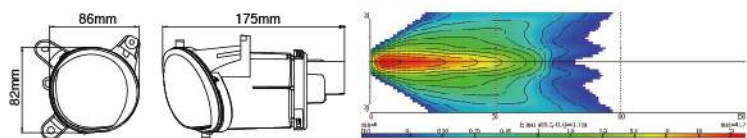

- Hi-impact plastic housing
- Die-cast aluminum reflector
- Multi-surface reflector
- Crystal glass lens
- Halogen bulb: H3 12V 55W
- Replacement for Passat '00 - '01