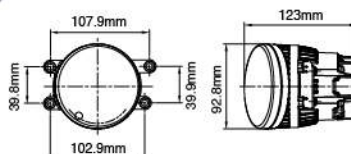

NS-2427 Ø90mm LED Fog Lamp ↗ ↗

ECE Homologation
SAE Homologation

- EMI Class 3 according to CISPR25
- Ingress Protection IP66
- Aluminum housing as heatsink
- ABS reflector
- Crystal glass lens
- Plastic mounting bracket, black
- Light source: High power 3-chip LED x 1 pc
- Multivolt (9-33DC) suitable for 12V and 24V vehicle