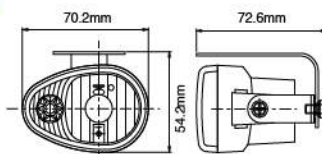

ECE Homologation