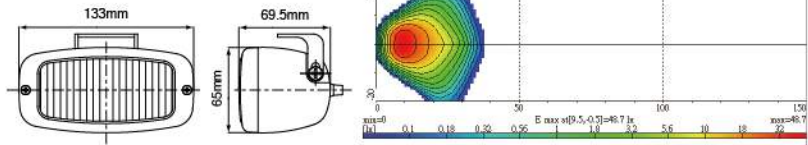

- Hi-impact plastic housing
- Reinforced metal reflector
- Opaque glass lens
- Steel mounting bracket, black
- Halogen bulb: H3 12V 55W

Part NO.	Housing color	Lens color
NS-11F-B-C	Black	Clear
NS-11F-B-B	Black	Blue
NS-11F-B-R	Black	Rainbow