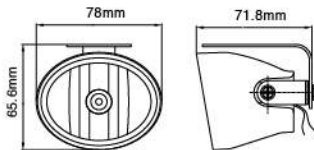

- ▲ Die-cast aluminum housing
- ▲ Multi-surface reflector
- ▲ Crystal glass lens
- ▲ 3 axels stainless steel mounting bracket
- ▲ Halogen bulb: H3 12V 55W

Part NO.	Housing color	Lens color
NS-27B-C	Black	Clear
NS-27B-B	Black	Blue
NS-27B-R	Black	Rainbow