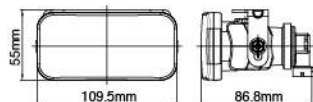

Part NO.	Housing color	Lens color
NS-2415B-C	Black	Clear
NS-2415B-B	Black	Blue
NS-2415B-R	Black	Rainbow