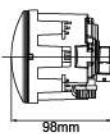

NS-2402 Fog Lamp

ECE Homologation
SAE Homologation

- Hi-impact plastic housing
- Die-cast aluminum reflector
- Multi-surface reflector
- Crystal glass lens
- Halogen bulb: H11 12V 55W
- Replacement for Focus '03