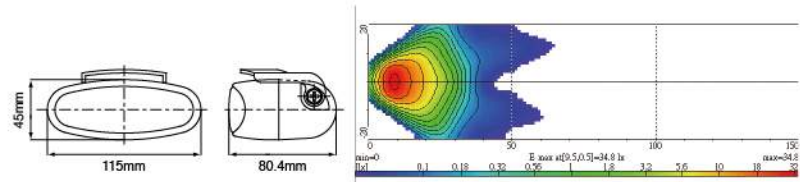

- Die-cast aluminum housing
- Multi-surface reflector
- Crystal glass lens
- Steel mounting bracket, black
- Halogen bulb: H3 12V 55W

Part NO.	Housing color	Lens color
NS-14B-C	Black	Clear
NS-14B-B	Black	Blue
NS-14B-R	Black	Rainbow
NS-14S-C	Silver	Clear
NS-14S-B	Silver	Blue
NS-14S-R	Silver	Rainbow