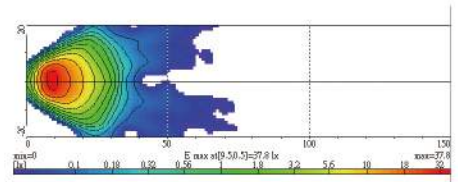

- Reinforced metal housing
- Multi-surface reflector
- Crystal glass lens
- Steel mounting bracket, black
- Halogen bulb: H3 12V 55W

Part NO.	Housing color	Lens color
NS-19B-C	Black	Clear
NS-19B-B	Black	Blue
NS-19B-R	Black	Rainbow