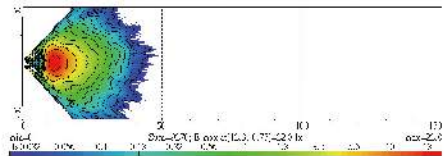

- EMI Class 3 according to CISPR25
- Ingress protection IP67
- Aluminum housing as heatsink
- ABS reflector: Chromed or black finish
- Polycarbonate lens
- Steel mounting bracket, black
- Light source: High power LED x 3 pcs
- Multivolt (9-33DC) suitable for 12V and 24V vehicle