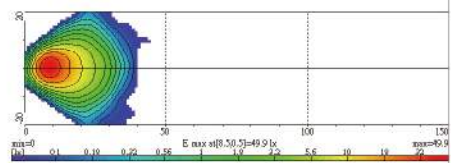

- ▲ Die-cast aluminum housing
- ▲ Multi-surface reflector
- ▲ Crystal glass lens
- ▲ 3 axels stainless steel mounting bracket
- ▲ Halogen bulb: H3 12V 55W

Part NO.	Housing color	Lens color
NS-27B-C	Black	Clear
NS-27B-B	Black	Blue
NS-27B-R	Black	Rainbow