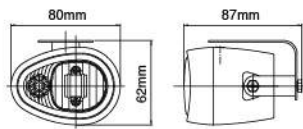

- ▲ Die-cast aluminum housing
- ▲ Multi-surface reflector
- ▲ Crystal glass lens
- ▲ 3 axels stainless steel mounting bracket
- ▲ Halogen bulb: H3 12V 55W
- ▲ LED: White

Part NO.	Housing color	Lens color
NS-25B-C	Black	Clear
NS-25B-B	Black	Blue