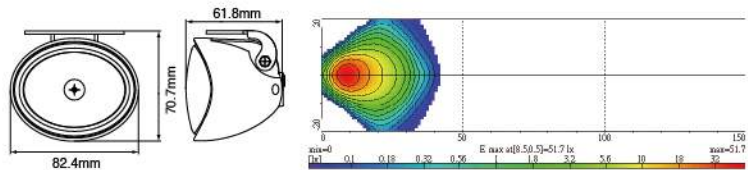

- ▲ • Hi-impact plastic housing
- Free-form reflector
- Crystal glass lens
- Steel mounting bracket, black
- Halogen bulb: H3 12V 55W

Part NO.	Housing color	Lens color
NS-9B-C	Black	Clear
NS-9B-B	Black	Blue
NS-9B-R	Black	Rainbow