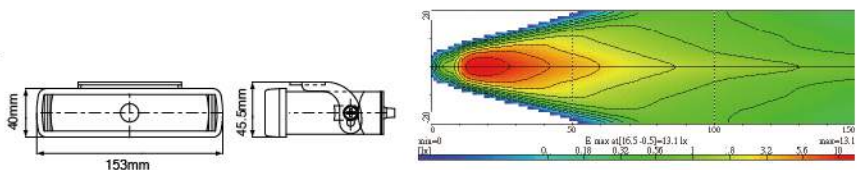

- Die-cast aluminum housing
- Multi-surface reflector
- Opaque glass lens
- Steel mounting bracket, black
- Halogen bulb: H3 12V 55W

Part NO.	Housing color	Lens color
NS-7F-B-C	Black	Clear
NS-7F-B-B	Black	Blue
NS-7F-B-R	Black	Rainbow