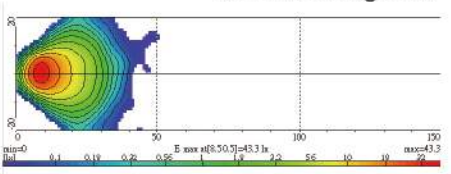

ECE Homologation