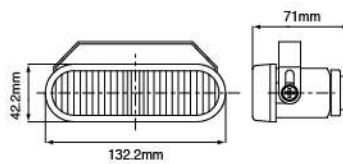

- Reinforced metal housing
- Reinforced metal reflector
- Opaque glass lens
- Steel mounting bracket, black
- Halogen bulb: H3 12V 55W

Part NO.	Housing color	Lens color
NS-20F-B-C	Black	Clear
NS-20F-B-B	Black	Blue
NS-20F-B-R	Black	Rainbow