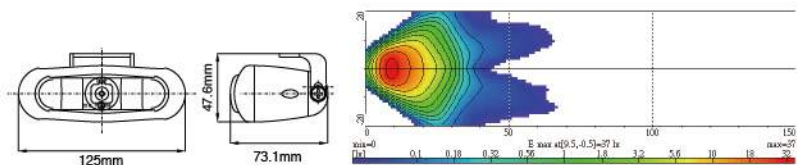

- ▲ • Hi-impact plastic housing
- Multi-surface reflector
- Crystal glass lens
- Steel mounting bracket, black
- Halogen bulb: H3 12V 55W

Part NO.	Housing color	Lens color
NS-2010B-C	Black	Clear
NS-2010B-B	Black	Blue
NS-2010B-R	Black	Rainbow