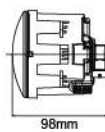

NS-2403 Fog Lamp

ECE Homologation
SAE Homologation

- Hi-impact plastic housing
- Die-cast aluminum reflector
- Multi-surface reflector
- Crystal glass lens
- Halogen bulb: H11 12V 55W
- Replacement for Megane '02