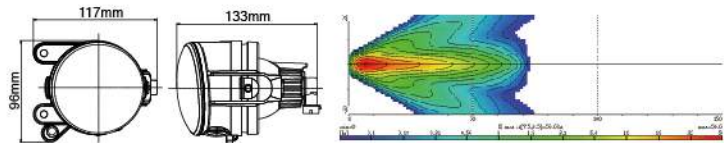

- Hi-impact plastic housing
- Die-cast aluminum reflector
- Multi-surface reflector
- Crystal glass lens
- Halogen bulb: H11 12V 55W
- Replacement for Golf V '03