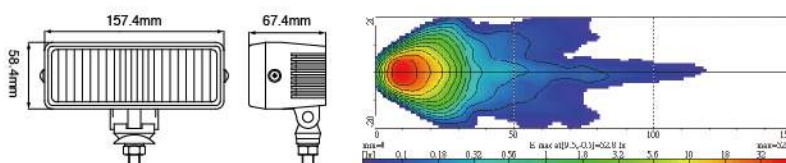

- Hi-impact plastic housing
- Reinforced metal reflector
- Opaque glass lens
- Steel upright mounting bracket
- Halogen bulb: H3 12V 55W

Part NO.	Housing color	Lens color
NS-178B-C	Black	Clear
NS-178B-B	Black	Blue
NS-178B-R	Black	Rainbow