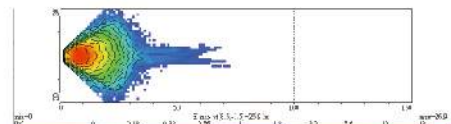

Part NO.	Housing color	Lens color
NS-2415B-C	Black	Clear
NS-2415B-B	Black	Blue
NS-2415B-R	Black	Rainbow