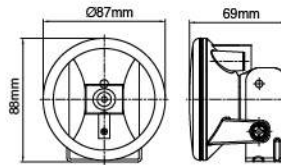

- Die-cast aluminum housing
- Multi-surface reflector
- Crystal glass lens
- Steel mounting bracket, black
- Halogen bulb: H3 12V 55W

Part NO.	Housing color	Lens color
NS-15F-B-C	Black	Clear
NS-15F-B-B	Black	Blue
NS-15F-B-R	Black	Rainbow