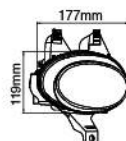

NS-2405 Fog Lamp

ECE Homologation

- Hi-impact plastic housing
- Die-cast aluminum reflector
- Multi-surface reflector
- Crystal glass lens
- Halogen bulb: H1 12V 55W
- Replacement for PG 206 '98