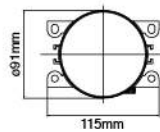

NS-2403 Fog Lamp

ECE Homologation
SAE Homologation

- Hi-impact plastic housing
- Die-cast aluminum reflector
- Multi-surface reflector
- Crystal glass lens
- Halogen bulb: H11 12V 55W
- Replacement for Megane '02