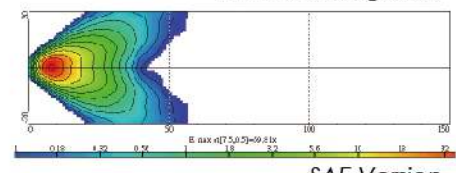

SAE Version