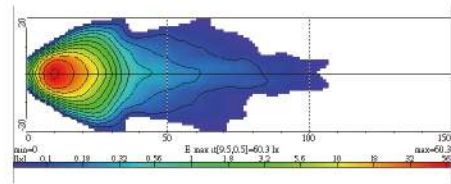

NS-180 Fog Lamp ECE Homologation SAE Homologation ↗ ↗

- ▲ Reinforced metal housing
- ▲ Reinforced metal reflector
- ▲ Opaque glass lens
- ▲ Steel mounting bracket, black
- ▲ Halogen bulb: H3 12V 55W

Part NO.	Housing color	Lens color
NS-180B-C	Black	Clear
NS-180B-B	Black	Blue
NS-180B-R	Black	Rainbow

NS-198F Fog Lamp ↗ ↗

ECE Homologation
SAE Homologation

- ▲ Hi-impact plastic housing
- ▲ Reinforced metal reflector
- ▲ Opaque glass lens
- ▲ Steel upright mounting bracket, zinc-yellow
- ▲ Halogen bulb: H3 12V 55W

Part NO.	Housing color	Lens color
NS-198F-B-C	Black	Clear
NS-198F-B-B	Black	Blue
NS-198F-B-R	Black	Rainbow

NS-2415 Fog Lamp ↗ ↗

ECE Homologation

- ▲ Die-cast aluminum housing
- ▲ Multi-surface reflector
- ▲ Crystal glass lens
- ▲ Steel mounting bracket, black
- ▲ Halogen bulb: H11 12V 55W

Part NO.	Housing color	Lens color
NS-2415B-C	Black	Clear
NS-2415B-B	Black	Blue
NS-2415B-R	Black	Rainbow