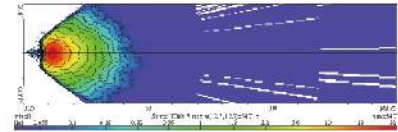

- EMI Class 3 according to CISPR25
- Ingress Protection IP67
- Aluminum housing as heatsink
- Polycarbonate reflector
- Crystal glass lens
- Plastic mounting frame
- Light source: High Power 3-chip LED x 1 pc
- Multi-volt (9-33DC) suitable for 12V and 24V vehicle
- Handed: R/H and L/H
- Replacement for PB579 '13 - '15 & PB587 '11 - '15 KW T660 '08 - '15