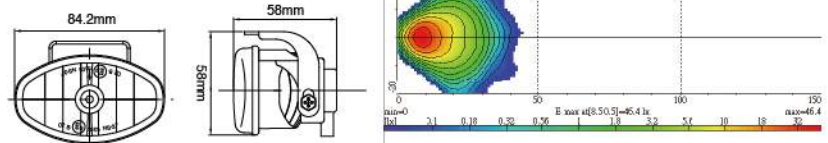

- Reinforced metal housing
- Multi-surface reflector
- Crystal glass lens
- Steel mounting bracket, black
- Halogen bulb: H3 12V 55W

Part NO.	Housing color	Lens color
NS-37B-C	Black	Clear
NS-37B-B	Black	Blue
NS-37B-R	Black	Rainbow