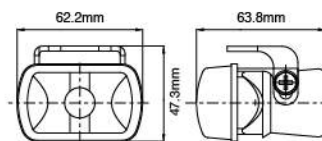

## NS-22 Fog Lamp With LED Position Lamp ECE Homologation ↗ ↗

SAE Version

ECE Homologation

- Die-cast aluminum housing
- Multi-surface reflector
- Opaque glass lens
- 3 axels steel mounting bracket, black
- Halogen bulb: H3 12V 55W
- LED: White