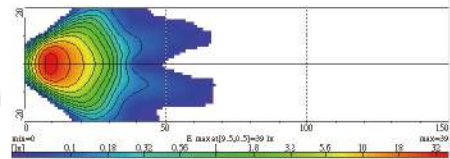

- ▲ Die-cast aluminum housing
- ▲ Multi-surface reflector
- ▲ Crystal glass lens
- ▲ Steel mounting bracket, black
- ▲ Halogen bulb: H3 12V 55W

Part NO.	Housing color	Lens color
NS-2B-C	Black	Clear
NS-2B-B	Black	Blue
NS-2B-R	Black	Rainbow