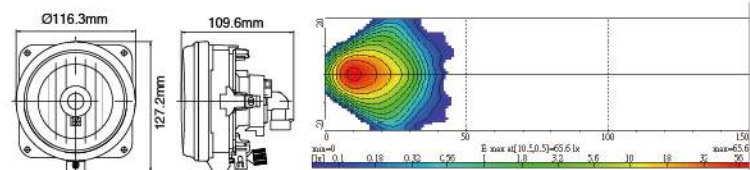

- Die-cast aluminum housing
- Multi-surface reflector
- Crystal glass lens
- Plastic mounting frame
- Halogen bulb: H1 12V 55W
- Options: H1 24V 70W available upon request

Part NO.	Housing color	Lens color	Bulb
NS-33F-B-C-12	Black	Clear	12V
NS-33F-B-B-12	Black	Blue	12V
NS-33F-B-R-12	Black	Rainbow	12V
NS-33F-B-C-24	Black	Clear	24V
NS-33F-B-B-24	Black	Blue	24V
NS-33F-B-R-24	Black	Rainbow	24V