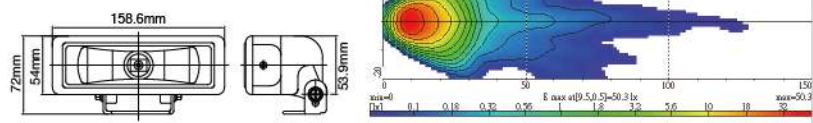

- Hi-impact plastic housing
- Multi-surface reflector
- Crystal glass lens
- Steel mounting bracket, black
- Halogen bulb: H3 12V 55W

Part NO.	Housing color	Lens color
NS-2173B-C	Black	Clear
NS-2173B-B	Black	Blue
NS-2173B-R	Black	Rainbow