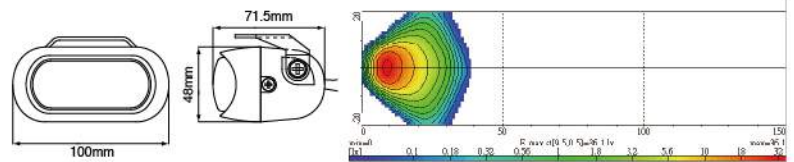

- Die-cast aluminum housing
- Multi-surface reflector
- Crystal glass lens
- Steel mounting bracket, black
- Halogen bulb: H3 12V 55W

Part NO.	Housing color	Lens color
NS-13B-C	Black	Clear
NS-13B-B	Black	Blue
NS-13B-R	Black	Rainbow
NS-13S-C	Silver	Clear
NS-13S-B	Silver	Blue
NS-13S-R	Silver	Rainbow