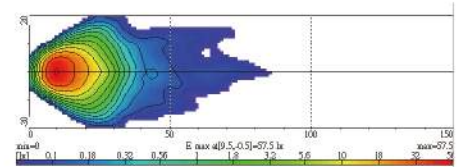

- Hi-impact plastic housing
- Multi-surface reflector
- Crystal glass lens
- Steel mounting bracket, black
- Halogen bulb: H3 12V 55W

Part NO.	Housing color	Lens color
NS-2168F-B-C	Black	Clear
NS-2168F-B-B	Black	Blue
NS-2168F-B-R	Black	Rainbow