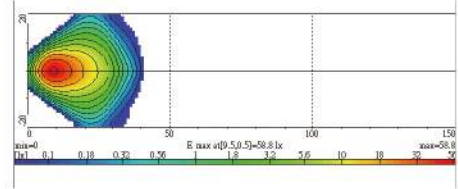

- Die-cast aluminum housing
- Multi-surface reflector
- Crystal glass lens
- Steel mounting bracket, black
- Halogen bulb: H3 12V 55W

Part NO.	Housing color	Lens color
NS-15F-B-C	Black	Clear
NS-15F-B-B	Black	Blue
NS-15F-B-R	Black	Rainbow