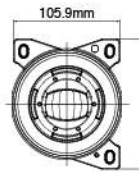

- EMI Class 3 according to CISPR25
- Ingress Protection IP67
- Aluminum housing as heatsink
- Polycarbonate reflector
- Crystal glass lens
- Plastic mounting frame
- Light source: High Power 3-chip LED x 1 pc
- Multi-volt (9-33DC) suitable for 12V and 24V vehicle
- Handed: R/H and L/H
- Replacement for PB579 '13 - '15 & PB587 '11 - '15 KW T660 '08 - '15