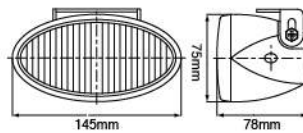

- Hi-impact plastic housing
- Reinforced metal reflector
- Opaque glass lens
- Steel mounting bracket, black
- Halogen bulb: H3 12V 55W

Part NO.	Housing color	Lens color
NS-168F-B-C	Black	Clear
NS-168F-B-B	Black	Blue
NS-168F-B-R	Black	Rainbow