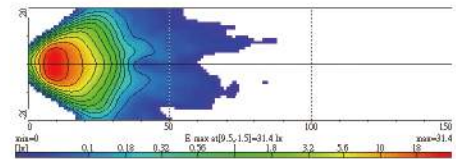

- Reinforced metal housing
- Reinforced metal reflector
- Opaque glass lens
- Steel mounting bracket, black
- Halogen bulb: H3 12V 55W

Part NO.	Housing color	Lens color
NS-20F-B-C	Black	Clear
NS-20F-B-B	Black	Blue
NS-20F-B-R	Black	Rainbow