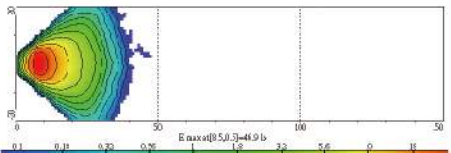

NS-25 Fog Lamp With LED Position Lamp ↗ ↗

- ▲ Die-cast aluminum housing
- ▲ Multi-surface reflector
- ▲ Crystal glass lens
- ▲ 3 axels stainless steel mounting bracket
- ▲ Halogen bulb: H3 12V 55W
- ▲ LED: White

Part NO.	Housing color	Lens color
NS-25B-C	Black	Clear
NS-25B-B	Black	Blue

NS-27 Fog Lamp ECE Homologation ↗ ↗

- ▲ Die-cast aluminum housing
- ▲ Multi-surface reflector
- ▲ Crystal glass lens
- ▲ 3 axels stainless steel mounting bracket
- ▲ Halogen bulb: H3 12V 55W

Part NO.	Housing color	Lens color
NS-27B-C	Black	Clear
NS-27B-B	Black	Blue
NS-27B-R	Black	Rainbow

NS-29 Fog Lamp With LED Position Lamp ECE Homologation ↗ ↗

- ▲ Die-cast aluminum housing
- ▲ Multi-surface reflector
- ▲ Opaque glass lens
- ▲ 3 axels stainless steel mounting bracket
- ▲ Halogen bulb: H3 12V 55W
- ▲ LED: White

Part NO.	Housing color	Lens color
NS-29B-C	Black	Clear
NS-29B-B	Black	Blue
NS-29B-R	Black	Rainbow