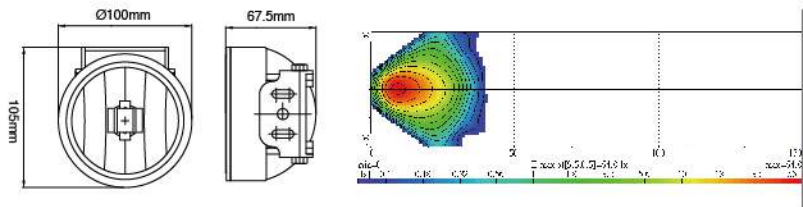

- Hi-impact plastic housing
- Multi-surface reflector
- Crystal glass lens
- Steel mounting bracket, black
- Halogen bulb: H3 12V 55W

Part NO.	Housing color	Lens color
NS-2102F-B-C	Black	Clear
NS-2102F-B-B	Black	Blue
NS-2102F-B-R	Black	Rainbow