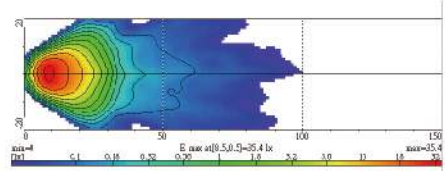

Part NO.	Housing color	Lens color
NS-180B-C	Black	Clear
NS-180B-B	Black	Blue
NS-180B-R	Black	Rainbow