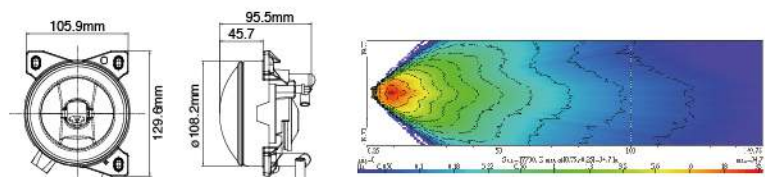

- Hi-impact plastic housing
- Multi-surface reflector
- Crystal glass lens
- Plastic mounting frame
- Halogen bulb: H3 12V 55W
- Handed: R/H and L/H
- Replacement for PB579 '13 - '15 & PB587 '11 - '15
  KW T660 '08 - '15