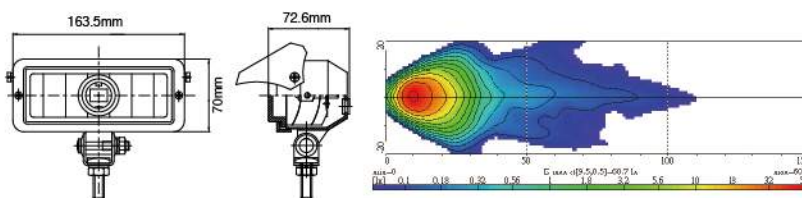

- Hi-impact plastic housing
- Multi-surface reflector
- Crystal glass lens
- Steel upright mounting bracket, zinc-yellow
- Halogen bulb: H3 12V 55W

Part NO.	Housing color	Lens color
NS-2176B-C	Black	Clear
NS-2176B-B	Black	Blue
NS-2176B-R	Black	Rainbow