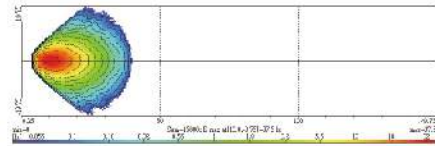

NS-2426 Ø90mm LED Fog Lamp ↗ ↗

ECE Homologation
SAE Homologation

- EMI Class 3 according to CISPR25
- Ingress Protection IP66
- Aluminum housing as heatsink
- ABS reflector
- Polycarbonate lens
- Plastic mounting bracket, black
- Light source: High power 3-chip LED x 1 pc
- Multivolt (9-33DC) suitable for 12V and 24V vehicle