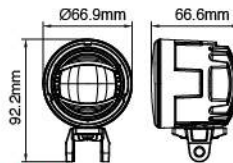

- EMI Class 3 according to CISPR25
- Ingress Protection IP68
- Aluminum housing as heatsink
- ABS reflector
- Polycarbonate lens
- Plastic bracket, black
- Light source: High power 3-chip LED x 1 pc
- Multivolt (9-33DC) suitable for 12V and 24V vehicle