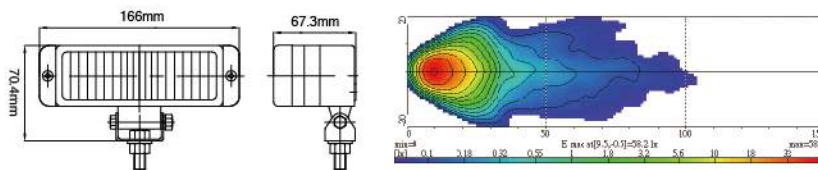

- Hi-impact plastic housing
- Multi-surface reflector
- Crystal glass lens
- Steel upright mounting bracket, zinc-yellow
- Halogen bulb: H3 12V 55W

Part NO.	Housing color	Lens color
NS-2177B-C	Black	Clear
NS-2177B-B	Black	Blue
NS-2177B-R	Black	Rainbow