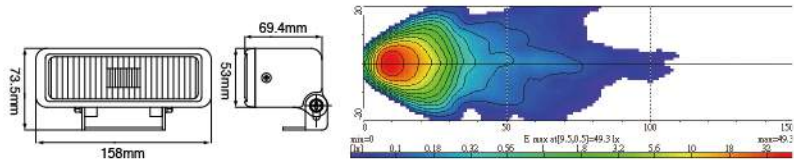

- Hi-impact plastic housing
- Reinforced metal reflector
- Opaque glass lens
- Steel mounting bracket, black
- Halogen bulb: H3 12V 55W

Part NO.	Housing color	Lens color
NS-173F-B-C	Black	Clear
NS-173F-B-B	Black	Blue
NS-173F-B-R	Black	Rainbow