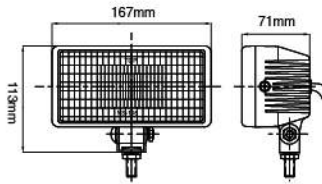

NS-180 Fog Lamp ECE Homologation SAE Homologation ↗ ↗

- ▲ Reinforced metal housing
- ▲ Reinforced metal reflector
- ▲ Opaque glass lens
- ▲ Steel mounting bracket, black
- ▲ Halogen bulb: H3 12V 55W

Part NO.	Housing color	Lens color
NS-180B-C	Black	Clear
NS-180B-B	Black	Blue
NS-180B-R	Black	Rainbow

NS-198F Fog Lamp ↗ ↗

ECE Homologation
SAE Homologation

- ▲ Hi-impact plastic housing
- ▲ Reinforced metal reflector
- ▲ Opaque glass lens
- ▲ Steel upright mounting bracket, zinc-yellow
- ▲ Halogen bulb: H3 12V 55W

Part NO.	Housing color	Lens color
NS-198F-B-C	Black	Clear
NS-198F-B-B	Black	Blue
NS-198F-B-R	Black	Rainbow

NS-2415 Fog Lamp ↗ ↗

ECE Homologation

- ▲ Die-cast aluminum housing
- ▲ Multi-surface reflector
- ▲ Crystal glass lens
- ▲ Steel mounting bracket, black
- ▲ Halogen bulb: H11 12V 55W

Part NO.	Housing color	Lens color
NS-2415B-C	Black	Clear
NS-2415B-B	Black	Blue
NS-2415B-R	Black	Rainbow