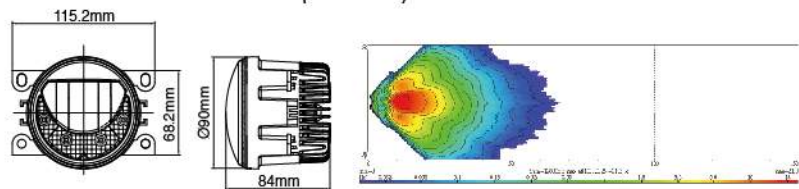

- EMI Class 3 according to CISPR25
- Ingress Protection IP68
- Aluminum housing as heatsink
- ABS reflector
- Polycarbonate lens
- Light source:
  Fog - High power LED x 1 pc
  DRL - High power LED x 5 pcs
- Multivolt (9-33DC) suitable for 12V and 24V vehicle

NS-2423 Ø70mm LED Fog Lamp

ECE Homologation
SAE Homologation