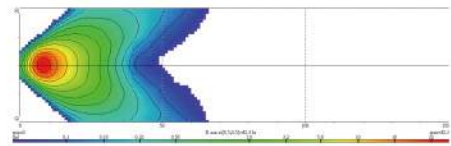

- ▲ Die-cast aluminum housing
- ▲ Multi-surface reflector
- ▲ Crystal glass lens
- ▲ 3 axels stainless steel mounting bracket
- ▲ Halogen bulb: H3 12V 55W
- ▲ LED: White

Part NO.	Housing color	Lens color
NS-25B-C	Black	Clear
NS-25B-B	Black	Blue