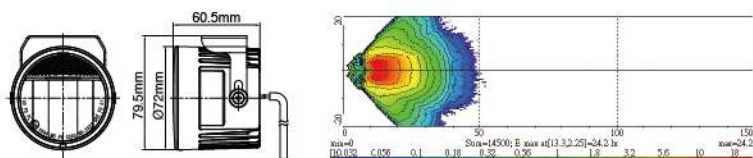

- EMI Class 3 according to CISPR25
- Ingress Protection IP68
- Aluminum housing as heatsink
- ABS reflector
- Polycarbonate lens
- Steel mounting bracket, black
- Light source: High power 2-chip LED x 1 pc
- Multivolt (9-33DC) suitable for 12V and 24V vehicle