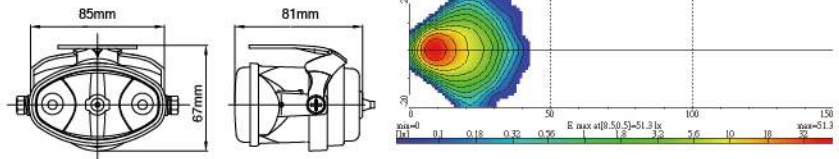

- Die-cast aluminum housing
- Multi-surface reflector
- Crystal glass lens
- Stainless steel mounting bracket
- Halogen bulb: H3 12V 55W
- LED: White

Part NO.	Housing color	Lens color
NS-38B-C	Black	Clear
NS-38B-B	Black	Blue
NS-38B-R	Black	Rainbow