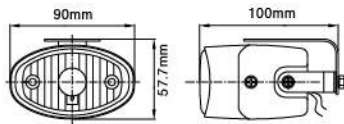

NS-25 Fog Lamp With LED Position Lamp ↗ ↗

- ▲ Die-cast aluminum housing
- ▲ Multi-surface reflector
- ▲ Crystal glass lens
- ▲ 3 axels stainless steel mounting bracket
- ▲ Halogen bulb: H3 12V 55W
- ▲ LED: White

Part NO.	Housing color	Lens color
NS-25B-C	Black	Clear
NS-25B-B	Black	Blue

NS-27 Fog Lamp ECE Homologation ↗ ↗

- ▲ Die-cast aluminum housing
- ▲ Multi-surface reflector
- ▲ Crystal glass lens
- ▲ 3 axels stainless steel mounting bracket
- ▲ Halogen bulb: H3 12V 55W

Part NO.	Housing color	Lens color
NS-27B-C	Black	Clear
NS-27B-B	Black	Blue
NS-27B-R	Black	Rainbow

NS-29 Fog Lamp With LED Position Lamp ECE Homologation ↗ ↗

- ▲ Die-cast aluminum housing
- ▲ Multi-surface reflector
- ▲ Opaque glass lens
- ▲ 3 axels stainless steel mounting bracket
- ▲ Halogen bulb: H3 12V 55W
- ▲ LED: White

Part NO.	Housing color	Lens color
NS-29B-C	Black	Clear
NS-29B-B	Black	Blue
NS-29B-R	Black	Rainbow