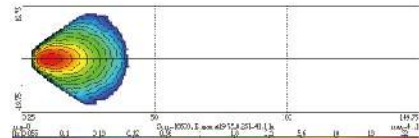

NS-2403 Fog Lamp

ECE Homologation
SAE Homologation

- Hi-impact plastic housing
- Die-cast aluminum reflector
- Multi-surface reflector
- Crystal glass lens
- Halogen bulb: H11 12V 55W
- Replacement for Megane '02