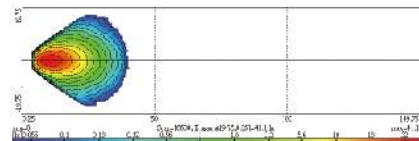

NS-2402 Fog Lamp

ECE Homologation
SAE Homologation

- Hi-impact plastic housing
- Die-cast aluminum reflector
- Multi-surface reflector
- Crystal glass lens
- Halogen bulb: H11 12V 55W
- Replacement for Focus '03