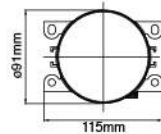

NS-2402 Fog Lamp

ECE Homologation
SAE Homologation

- Hi-impact plastic housing
- Die-cast aluminum reflector
- Multi-surface reflector
- Crystal glass lens
- Halogen bulb: H11 12V 55W
- Replacement for Focus '03