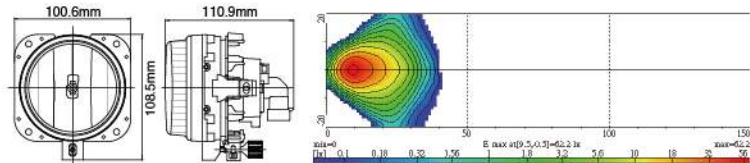

- Die-cast aluminum housing
- Multi-surface reflector
- Crystal glass lens
- Plastic mounting frame
- Halogen bulb: H1 12V 55W
- Options: H1 24V 70W available upon request

Part NO.	Housing color	Lens color	Bulb
NS-32F-B-C-12	Black	Clear	12V
NS-32F-B-B-12	Black	Blue	12V
NS-32F-B-R-12	Black	Rainbow	12V
NS-32F-B-C-24	Black	Clear	24V
NS-32F-B-B-24	Black	Blue	24V
NS-32F-B-R-24	Black	Rainbow	24V