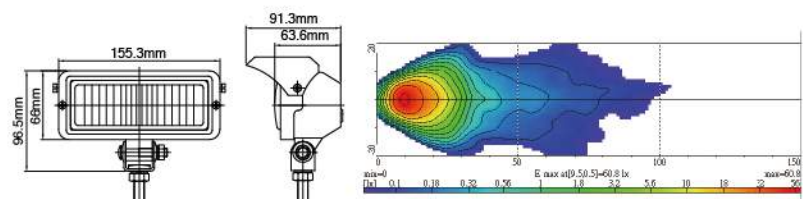

- Hi-impact plastic housing
- Reinforced metal reflector
- Opaque glass lens
- Steel upright mounting bracket, zinc-yellow
- Halogen bulb: H3 12V 55W

Part NO.	Housing color	Lens color
NS-176B-C	Black	Clear
NS-176B-B	Black	Blue
NS-176B-R	Black	Rainbow