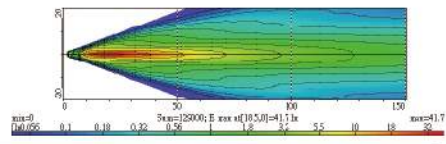

- EMI Class 5 according to CISPR25
- Ingress Protection IP67
- Aluminum housing as heatsink
- Polycarbonate reflector
- Polycarbonate lens
- Plastic mounting frame
- Light source: High Power LED x 2 pcs
- Multivolt (9-33DC) suitable for 12V and 24V vehicle
- Handed: R/H and L/H
- Replacement for FL Cascadia '07 - '16