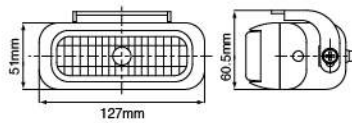

- ▲ Die-cast aluminum housing
- ▲ Multi-surface reflector
- ▲ Crystal glass lens
- ▲ Steel mounting bracket, black
- ▲ Halogen bulb: H3 12V 55W

Part NO.	Housing color	Lens color
NS-2B-C	Black	Clear
NS-2B-B	Black	Blue
NS-2B-R	Black	Rainbow