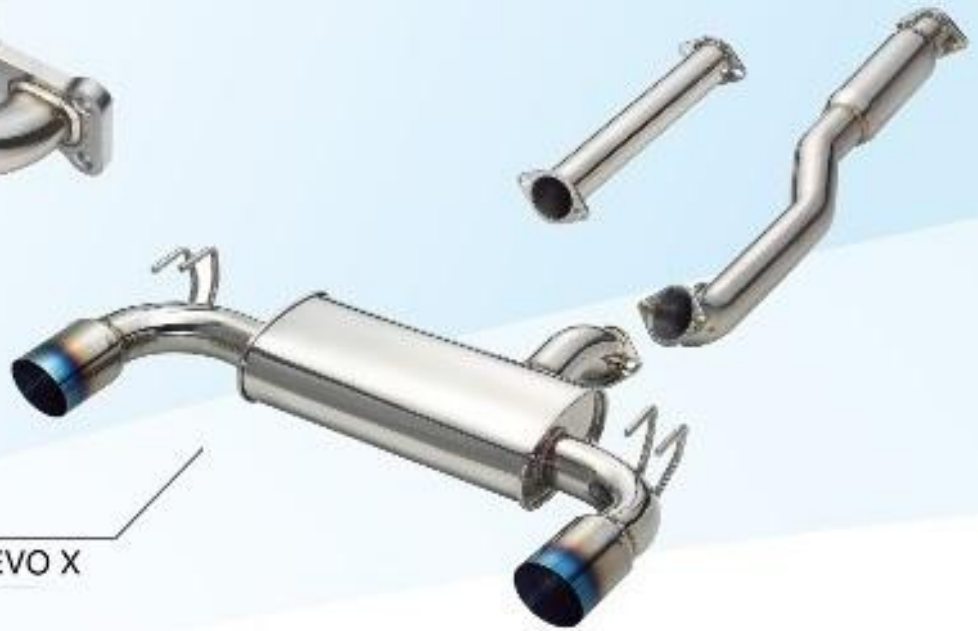

AMB-EVOX

Mitsubishi 08-up Lancer EVO X