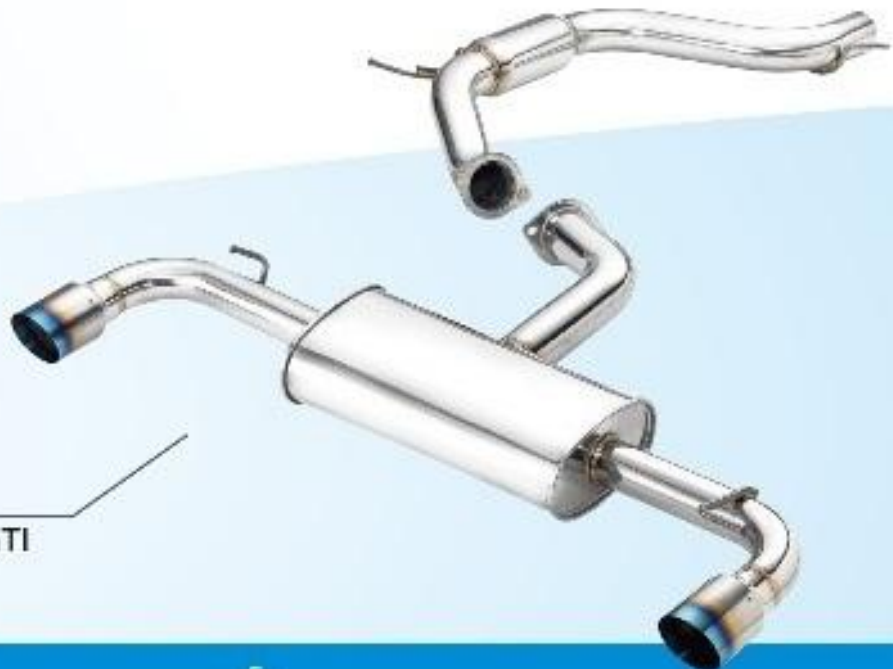

Mitsubishi 08-up Lancer EVO X

FMB-EVOX

Mitsubishi 08-up Lancer EVO X

AVW-GF610

VW 10-13 Golf 6 GTI

CAT-BACK SYSTEM

FSB-STI08H

Subaru 08-up WRX/STI Bell Mouth
US Spec. Ø76mm Outlet