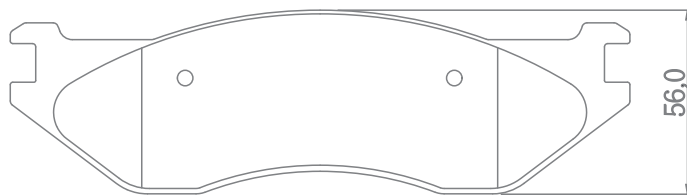

MAKERS/ DODGE	INDICATORS/
FMSI/ D966	EQUIVALENT/ MD80897