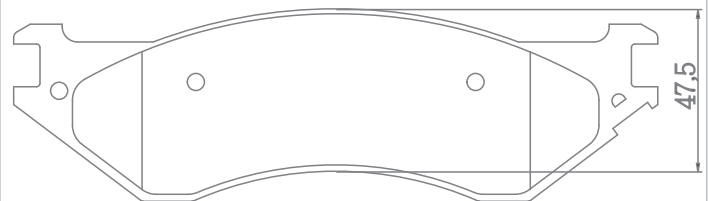

MAKERS/ DODGE TRUCK	INDICATORS/
FMSI/ D1096	EQUIVALENT/ D702, D842, D1077