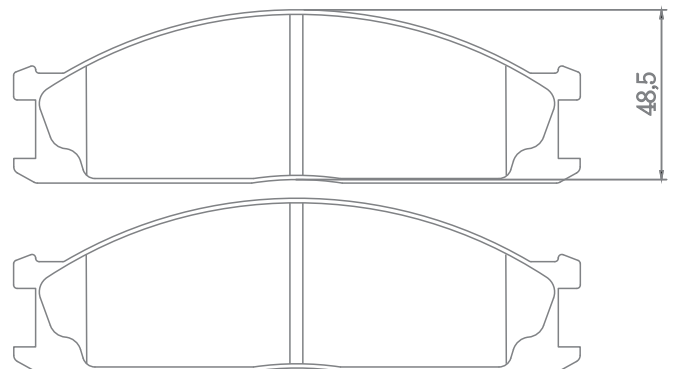

MD1122 | **F** 160,7 X 48,5 X 17 mm

MAKERS/ NISSAN

INDICATORS/

FMSI/ D1144

EQUIVALENT/ MD1063, MD1122, MD7028