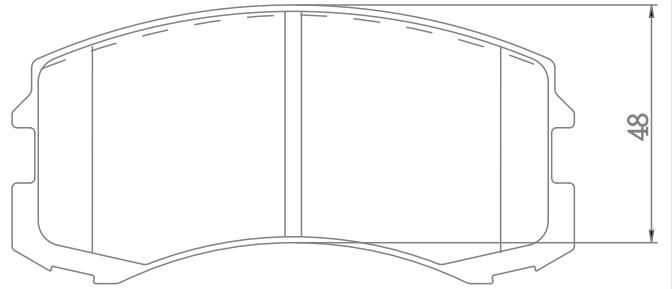

MD6127 | **F** 114 X 48 X 15 mm

MAKERS/ MITSUBISHI

INDICATORS/

FMSI/

EQUIVALENT/MD6109