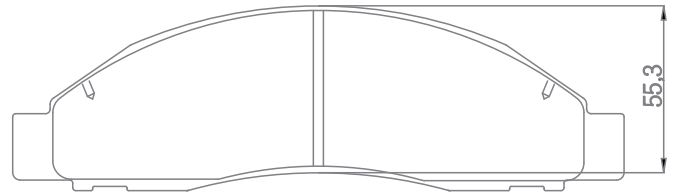

MAKERS/ MAZDA	INDICATORS/
FMSI/	EQUIVALENT/