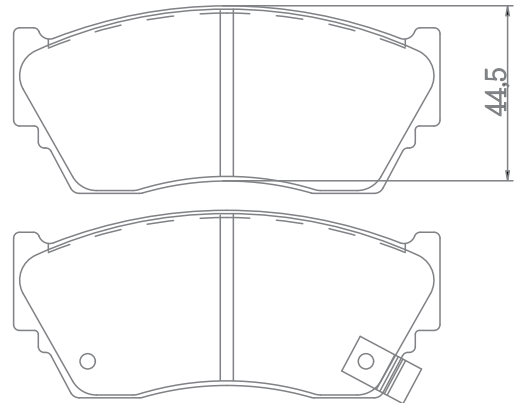

MD1133 | **F** 108,6 X 44,5 X 16,5 mm

MAKERS/ NISSAN	INDICATORS/ 2
FMSI/ D510	EQUIVALENT/ MD1158, MD1208, MD1215