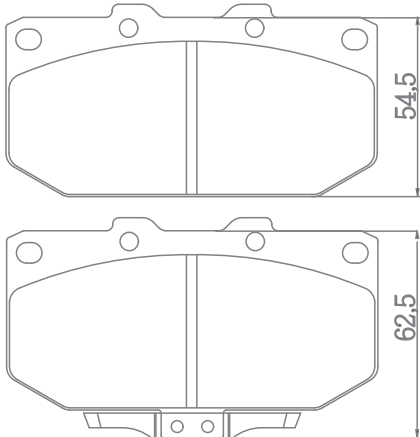

MD1131 | **F** 119,2 X 54,5 X 14,5 mm
119,2 X 62,5 X 14,5 mm

MAKERS/ NISSAN	INDICATORS/ 2
FMSI/ D460	EQUIVALENT/ MD1178, MD1199