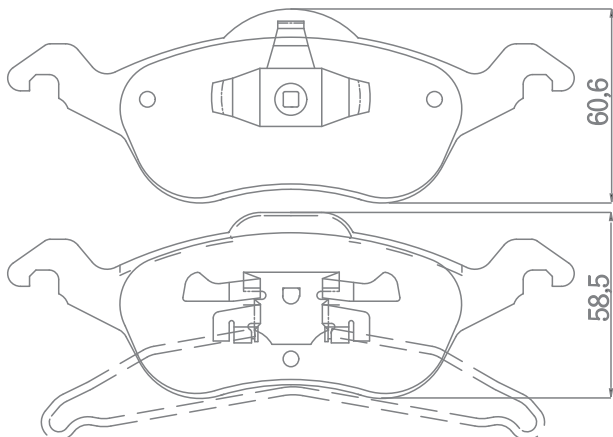

MAKERS/ FORD	INDICATORS/ 4
FMSI/ D816	EQUIVALENT/