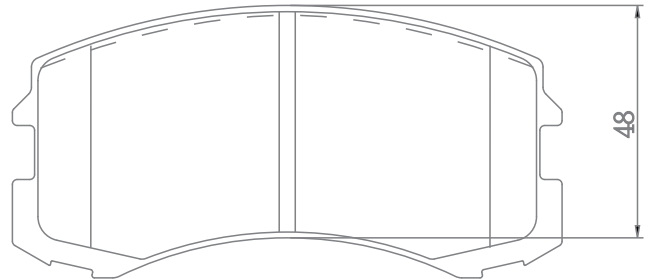

MD6109 | **F** 8114 X 48 X 15 mm

MAKERS/ **MINIFUL**

INDICATORS/

FMSI/ **D904**

EQUIVALENT/ **MD6127**