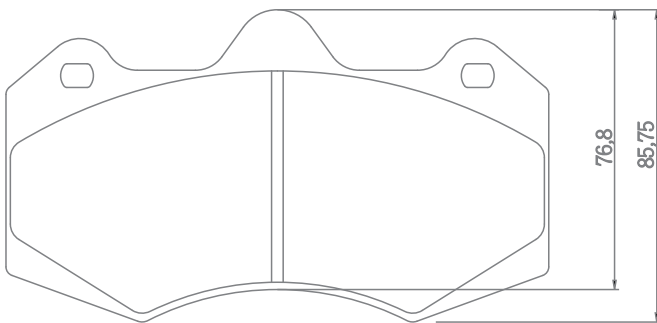

MD0902 | **F** 149 X 85,75 X 16,75 mm

MAKERS/ **AP RACING**

INDICATORS/

FMSI/

EQUIVALENT/