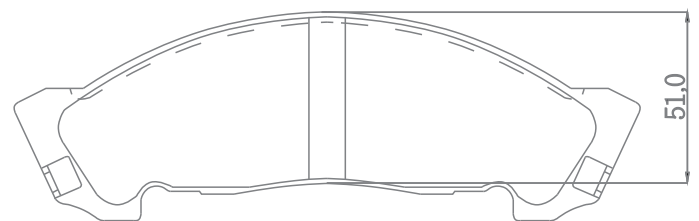

MAKERS/ **ISUZU**

INDICATORS/

FMSI/

EQUIVALENT/ **MD4041**