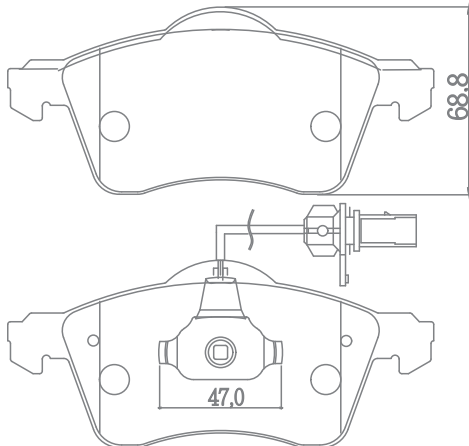

MAKERS/ VW	INDICATORS/ 2 + 1 wire
FMSI/ D705	EQUIVALENT/