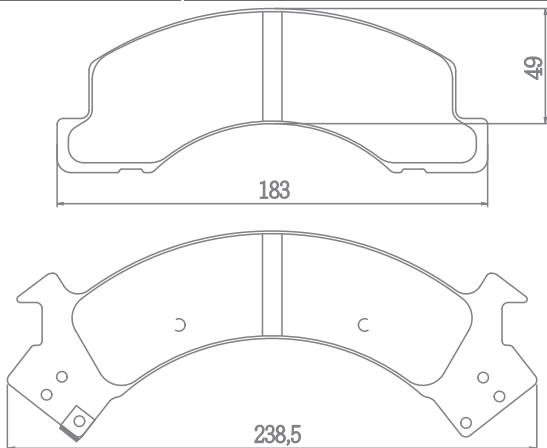

MD4018 | **F** 183 X 49 X 22 mm
238,5 X 49 X 22 mm

MAKERS/ CHEVROLET, GMC, ISUZU TRUCK	INDICATORS/ 2
FMSI/ D546, D675	EQUIVALENT/