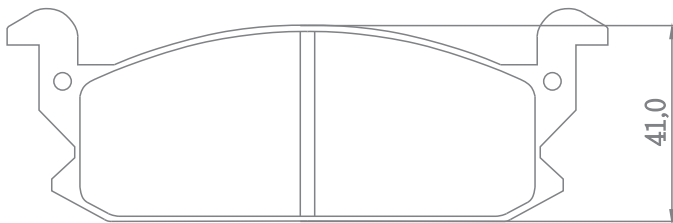

MAKERS/ DAIHATSU

INDICATORS/

FMSI/

EQUIVALENT/

MD0006 | **R** 128,6 X 35,5 X 13,5 mm