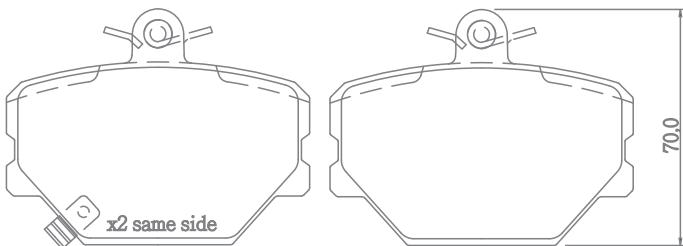

MD81252 **F** 90 X 70 X 15,0 mm

MAKERS/ SMART	INDICATORS/ 2
FMSI/ D252	EQUIVALENT/