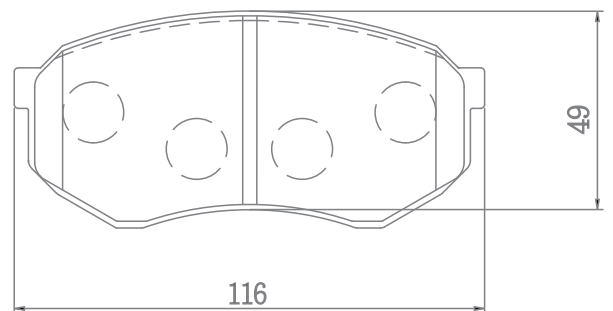

MD2169 | **F** 116 X 49 X 18 mm

MAKERS/ TOYOTA	INDICATORS/
FMSI/	EQUIVALENT/ MD2155, MD2214, MD6033