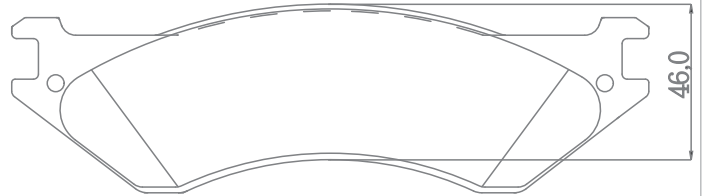

MAKERS/ DODGE	INDICATORS/
FMSI/ D758	EQUIVALENT/