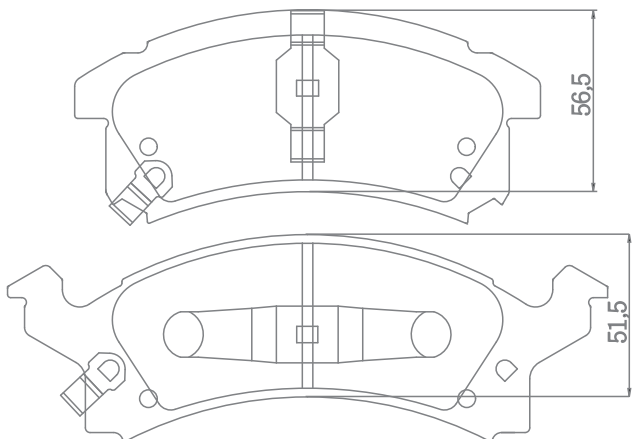

MD2156-10 **F** 148 X 56,5 X 15 mm
190 X 51,5 X 13 mm

MAKERS/ BUICK, CHEVROLET, PONTIAC, TOYOTA	INDICATORS/ 8
FMSI/ D506	EQUIVALENT/