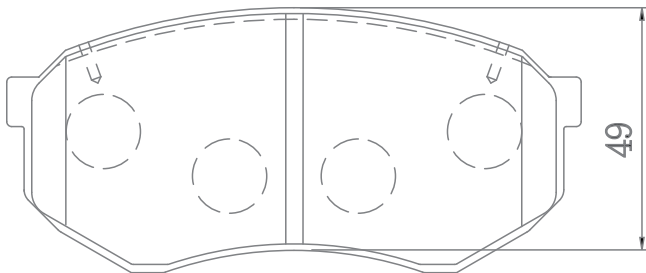

MD2155 **F** 116 X 49 X 16 mm

MAKERS/ TOYOTA	INDICATORS/
FMSI/	EQUIVALENT/ MD2087, MD2169, MD3043