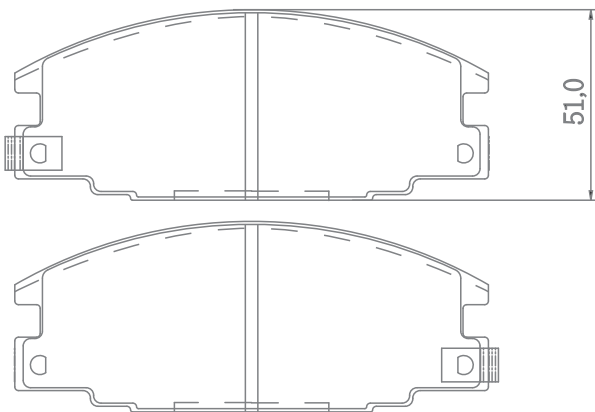

MD4029 | **F** 127 X 51 X 16 mm

MAKERS/ ISUZU, OPEL	INDICATORS/ 4
FMSI/ D363	EQUIVALENT/