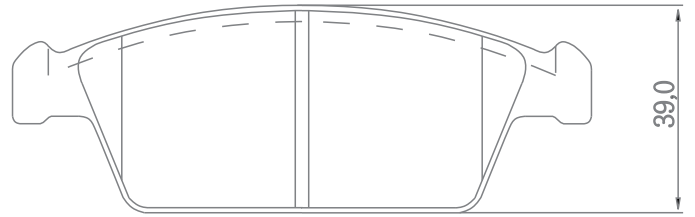

MAKERS/ SUZUKI	INDICATORS/
FMSI/	EQUIVALENT/