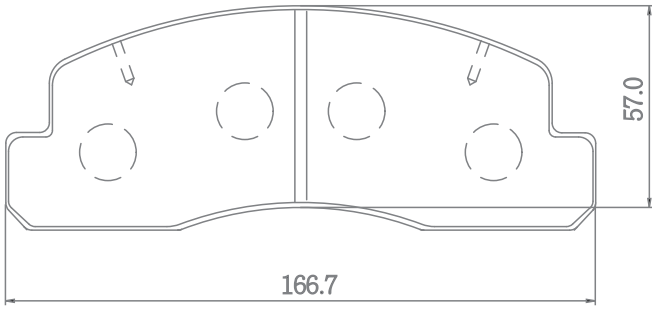

MD2052 | **F** 166,7 X 57 X 18 mm

MAKERS/ TOYOTA	INDICATORS/
FMSI/	EQUIVALENT/ MD2115, MD2148