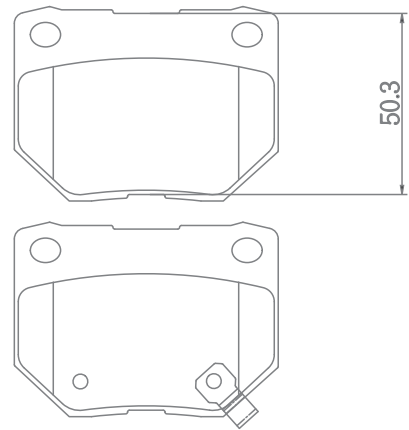

MD1124 | **R** 73,3 X 50,3 X 16 mm

MAKERS/ NISSAN	INDICATORS/ 2
FMSI/ D461	EQUIVALENT/ MD1179, MD7053