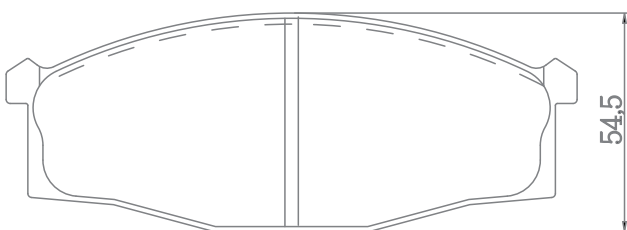

MD1121 | **F** 142 X 54,5 X 18 mm

MAKERS/ NISSAN

INDICATORS/

FMSI/

EQUIVALENT/ MD1220