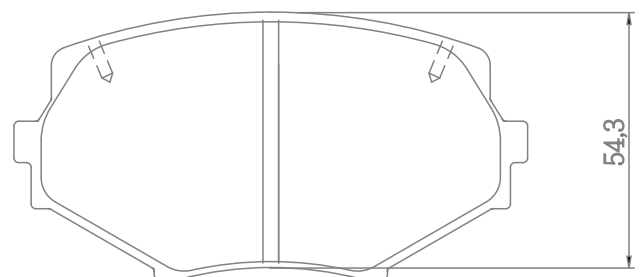

MAKERS/ MAZDA

INDICATORS/

FMSI/ D635

EQUIVALENT/