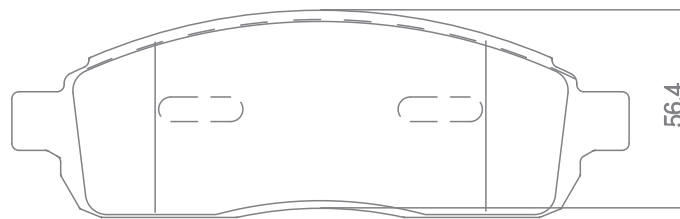

MAKERS/ FORD	INDICATORS/
FMSI/ D1011	EQUIVALENT/ MD81083, MD81392