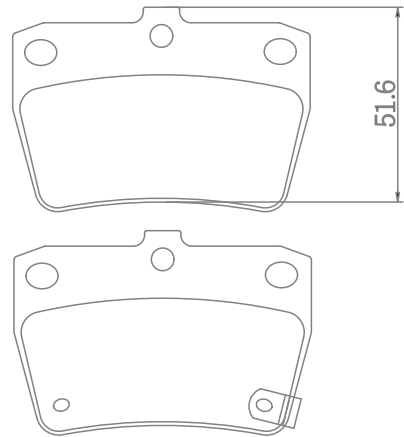

MD2188 | **R** 78,8 X 51,6 X 13,5 mm

MAKERS/ CHERY, TOYOTA	INDICATORS/ 2
FMSI/ D1051	EQUIVALENT/