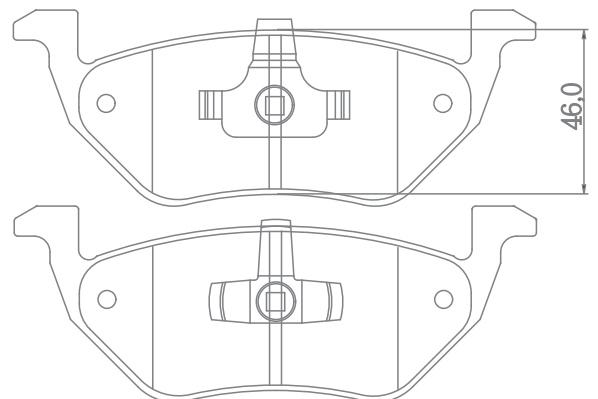

MAKERS/ FORD, MAZDA, MERCURY

INDICATORS/ 4

FMSI/ D1055

EQUIVALENT/