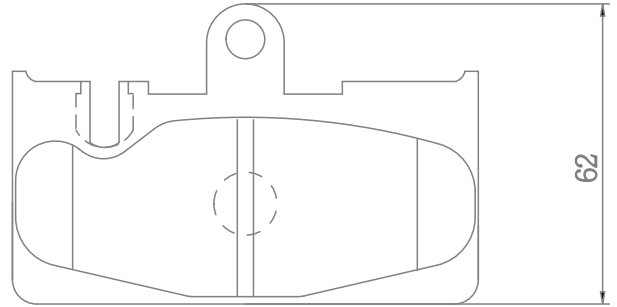

MAKERS/ LEXUS, TOYOTA

INDICATORS/

FMSI/ D871

EQUIVALENT/

MD2214 | **F** 116 X 49 X 17.5 mm