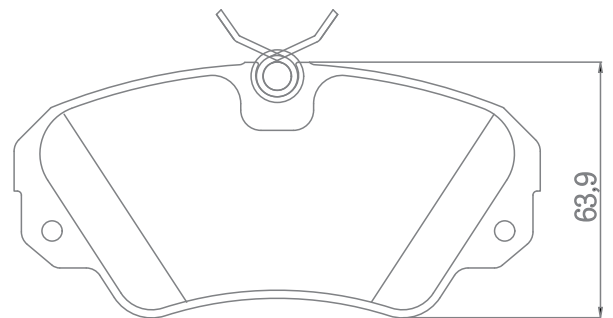

MAKERS/ CADILLAC, OPEL, VAUXHALL	INDICATORS/ 4
FMSI/ D720	EQUIVALENT/