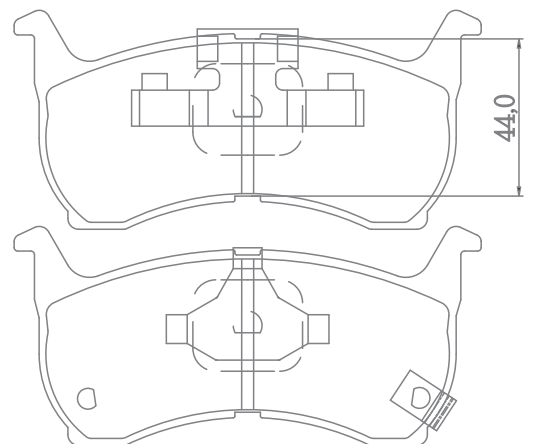

MD3032 | **F** 130 X 44 X 15 mm

MAKERS/ MAZDA

INDICATORS/ 6

FMSI/ D317

EQUIVALENT/