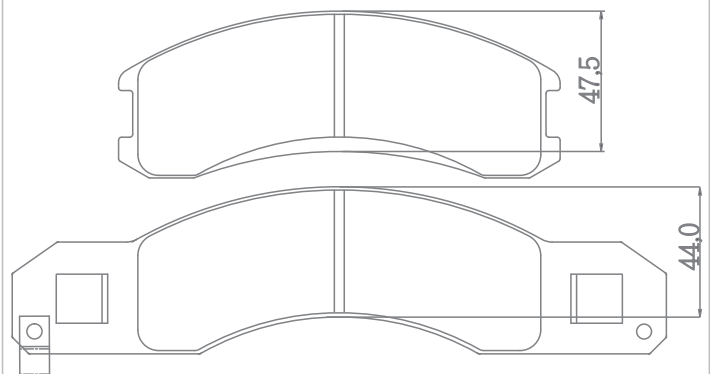

MAKERS/ ISUZU

INDICATORS/ 2

FMSI/

EQUIVALENT/