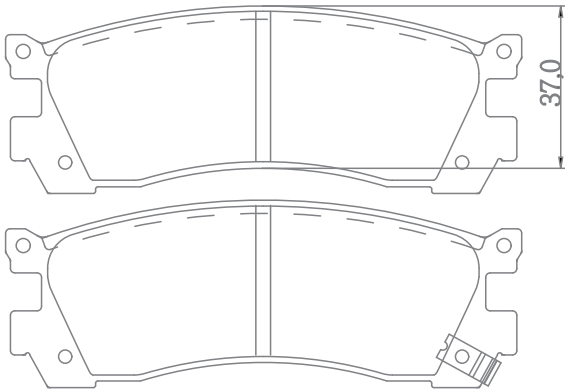

MD3044 | **R** 117 X 37 X 13 mm

MAKERS/ MAZDA	INDICATORS/ 2
FMSI/ D390	EQUIVALENT/ MD3079, MD3100