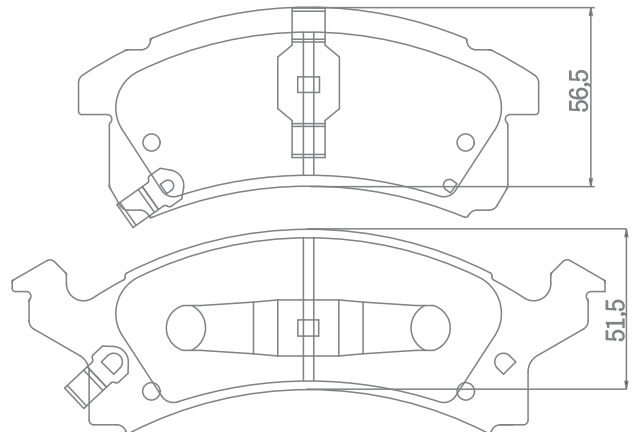

MD2156 **F** 148 X 56,5 X 15 mm
190 X 51,5 X 14 mm

MAKERS/ BUICK, CHEVROLET, TOYOTA	INDICATORS/ 8
FMSI/ D673	EQUIVALENT/