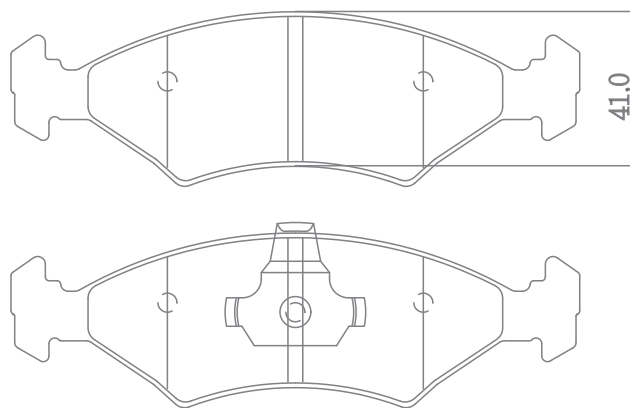

MAKERS/ FORD, MAZDA

INDICATORS/ 2

FMSI/ D1140

EQUIVALENT/

MD3109 | **F** 123 X 46 X 15 mm