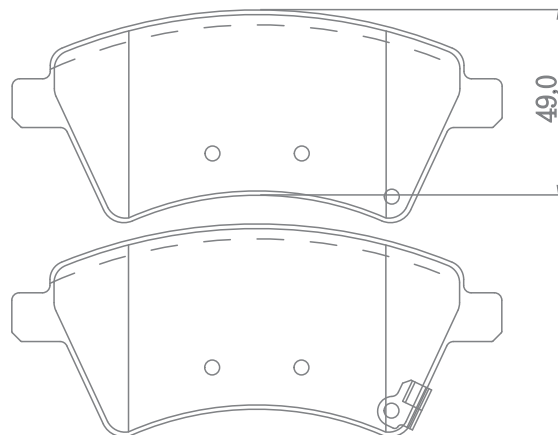

MAKERS/ FIAT, SUZUKI

INDICATORS/ 1

EQUIVALENT/