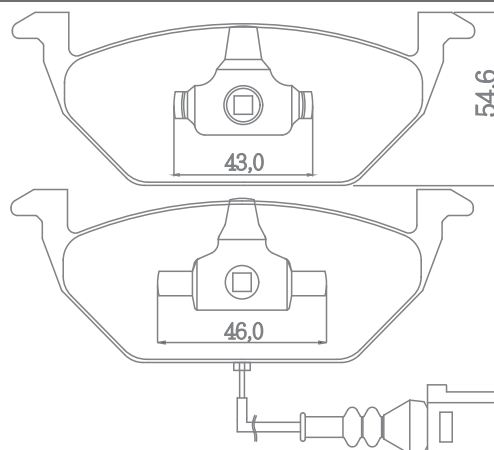

MAKERS/ AUDI, SEAT, SKODA, VW

INDICATORS/ 4 + 1 wire

FMSI/ D768

EQUIVALENT/