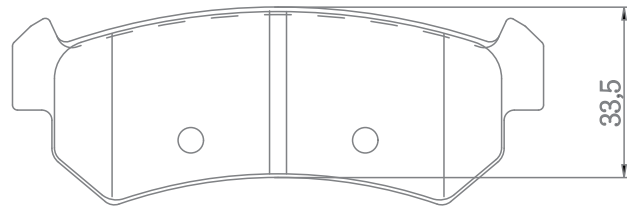

MAKERS/ **CHEVROLET, SUZUKI** INDICATORS/
FMSI/ **D1036** EQUIVALENT/ **MD81315**