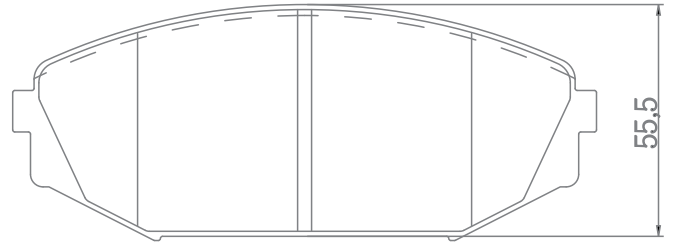

MAKERS/ ACURA, HONDA	INDICATORS/
FMSI/ D793	EQUIVALENT/