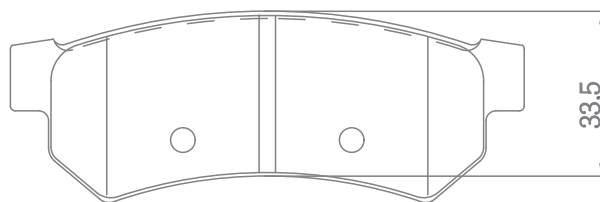

MAKERS/ **CHEVROLET, SUZUKI** INDICATORS/ **4**
FMSI/ **D1315** EQUIVALENT/ **MD81036**