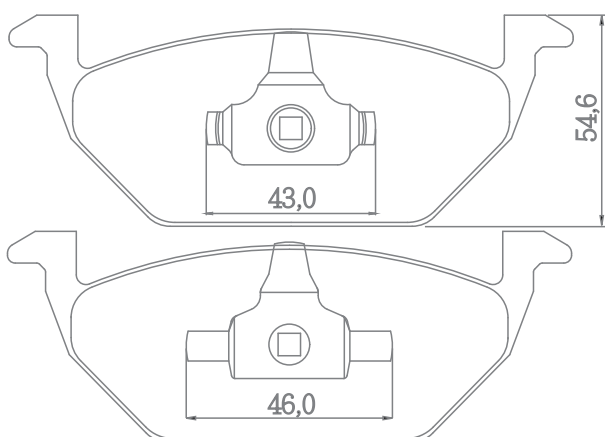

MAKERS/ AUDI, SEAT, SKODA, VW

INDICATORS/ 4

FMSI/ D768

EQUIVALENT/