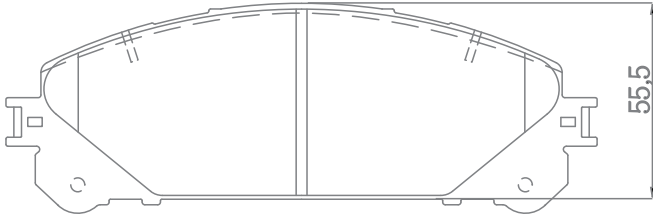

MD2316 | **F** 167 X 55,5 X 17 mm

MAKERS/ LEXUS, TOYOTA	INDICATORS/
FMSI/ D1324	EQUIVALENT/