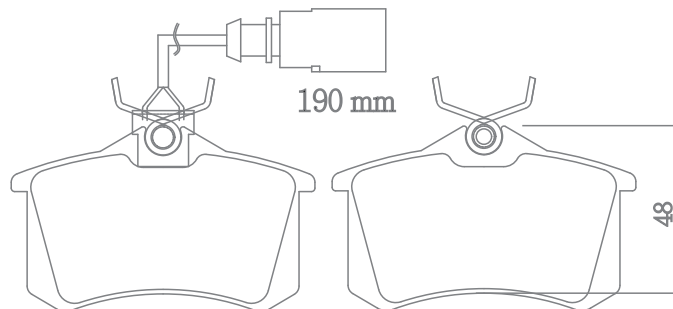

MD1083-20W | **R** 87.1 X 48 X 17 mm

MAKERS/ CITROEN, RENAULT

INDICATORS/ 4 + 1 wire

FMSI/ D340

EQUIVALENT/