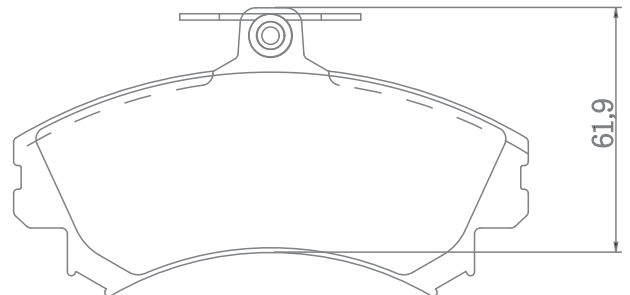

MAKERS/ MITSUBISHI

INDICATORS/ 4

FMSI/ D1494

EQUIVALENT/