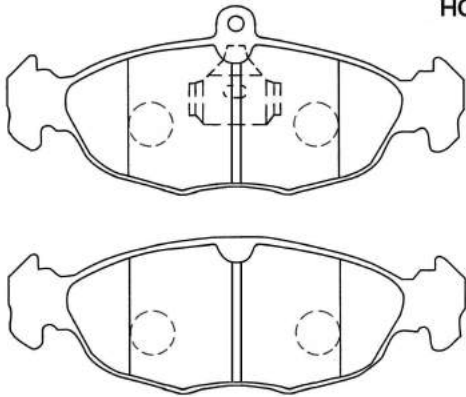

DISC BRAKE PAD

OTHER NO.15

HP880

DAEWOO
OPEL
VAUXHALL
HOLDEN