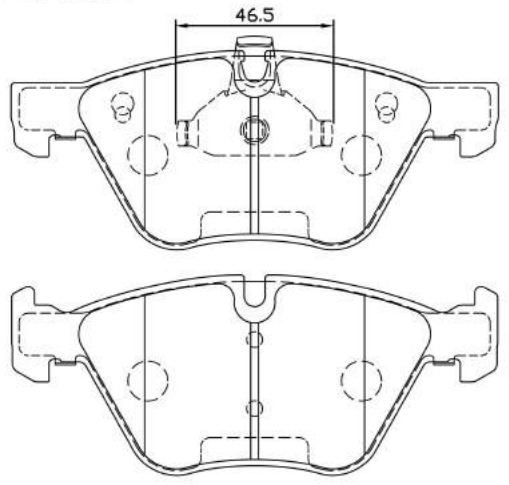

DISC BRAKE PAD

OTHER NO. 43

HP8152

BMW