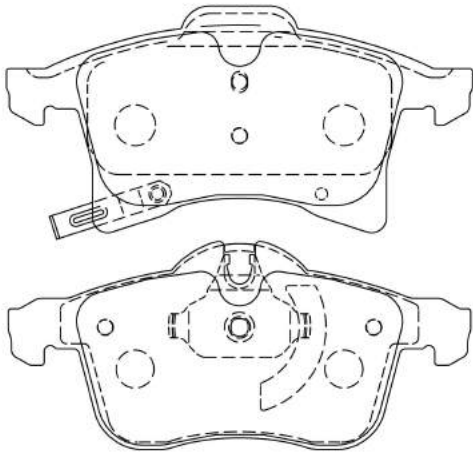

DISC BRAKE PAD

OTHER NO. 48

HP8182

OPEL