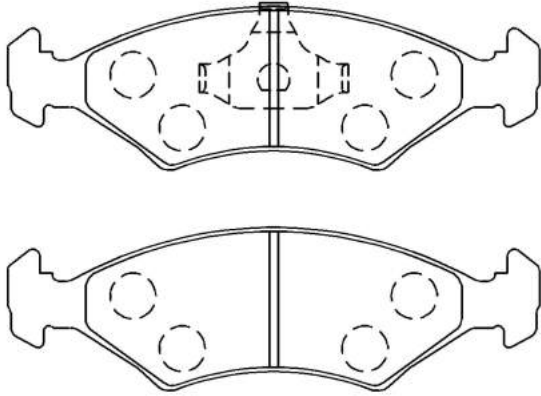

DISC BRAKE PAD

TOYOTA NO.7

HP235