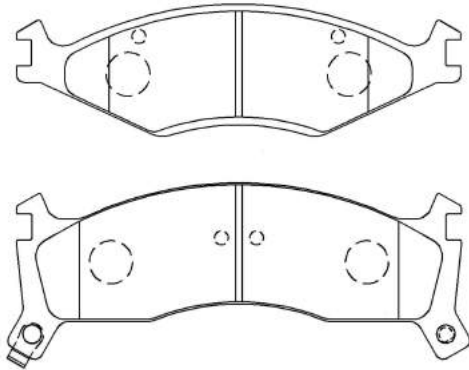

DISC BRAKE PAD

OTHER NO.23

HP8029

KIA