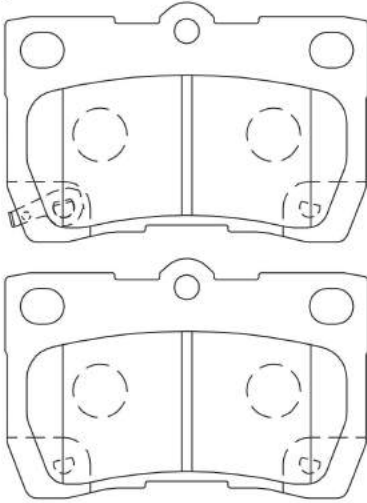

DISC BRAKE PAD

TOYOTA NO.22

HP2028