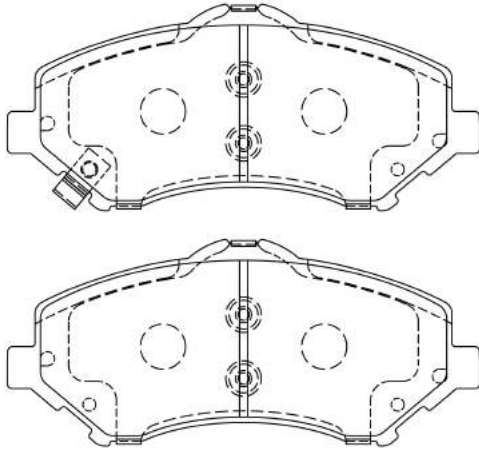

DISC BRAKE PAD

OTHER NO. 49

HP8188

CHRYSLER

L:146.5 W:64 T:16.4

HP8191

JEEP Grand Cherokee