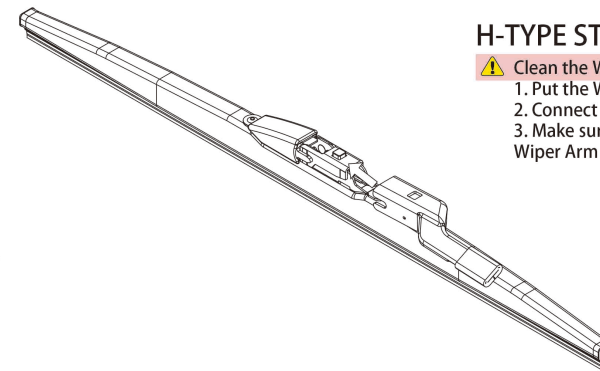

Instruction

H-TYPE STYLE

- ⚠ Clean the Windshield Glass before installation
1. Put the Winter Blade into the Wiper Arm
2. Connect the Adaptor Pin with Arm Hole
3. Make sure the Winter Blade is firmly fixed on the Wiper Arm