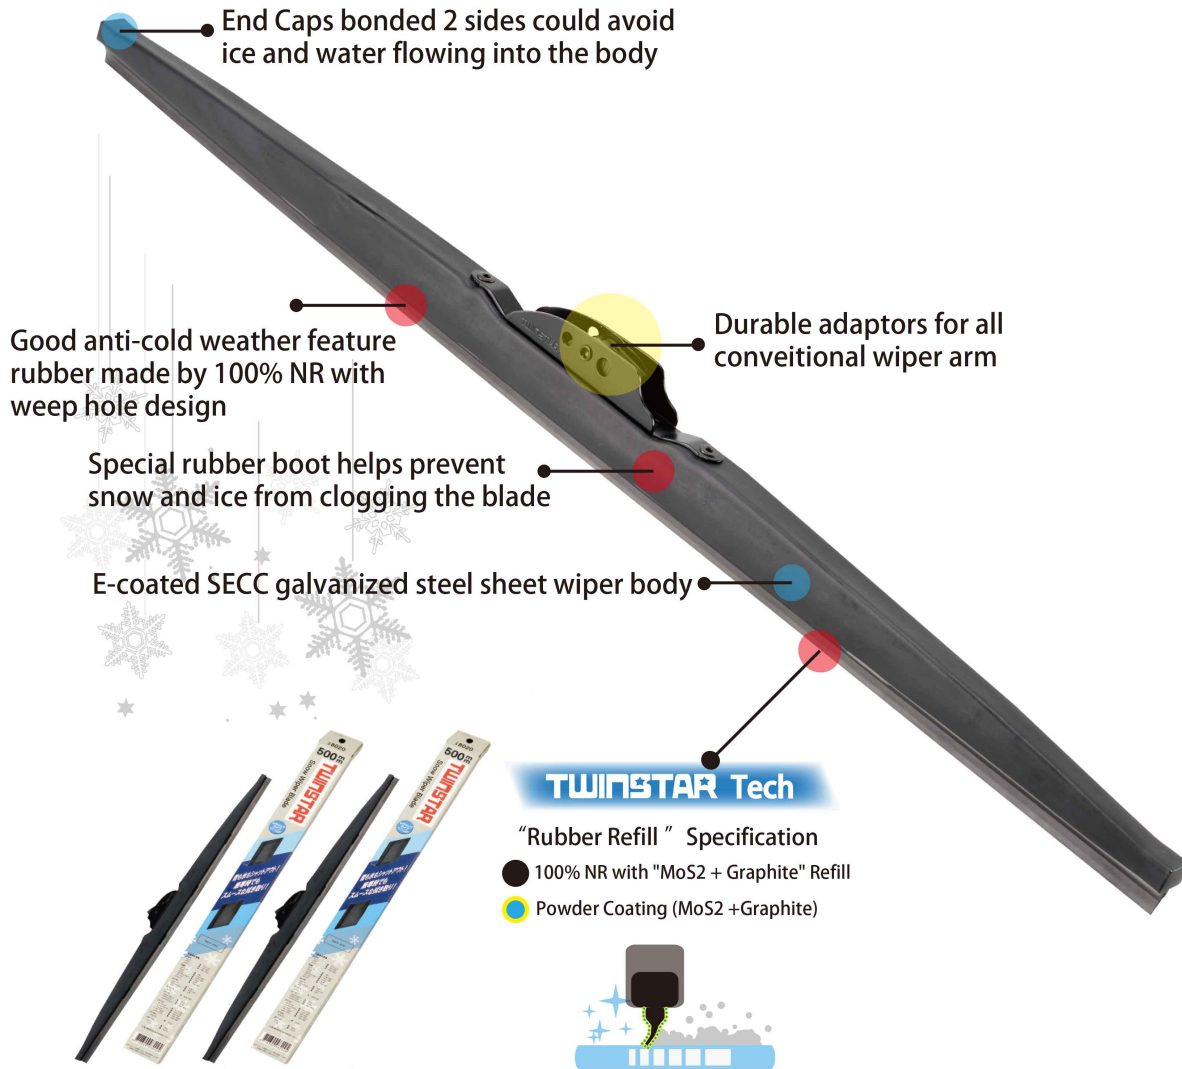

# H-TYPE SNOW WIPER BLADE

## Available Wiper Arm Type

# SNOW WIPER BLADE