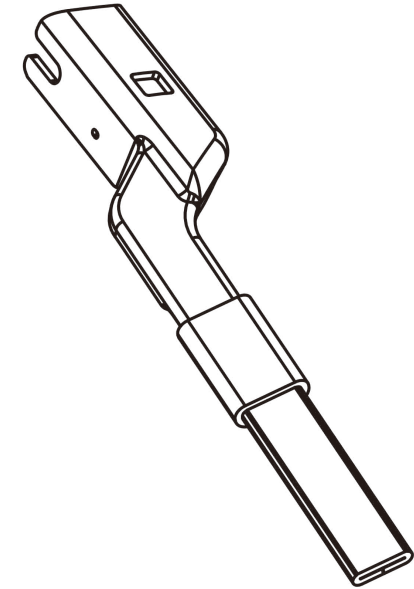

Available Wiper Arm Type