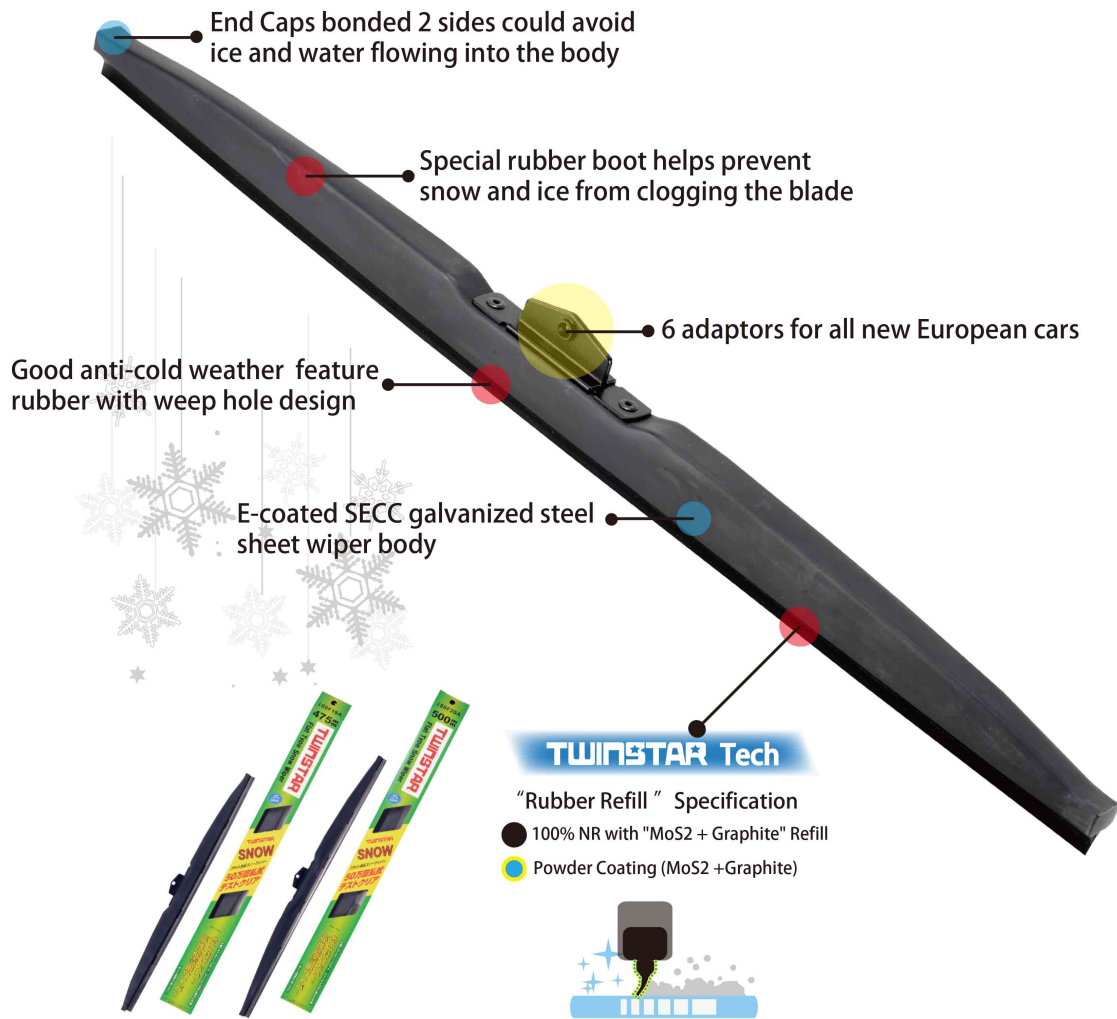

FLAT TYPE SNOW WIPER BLADE