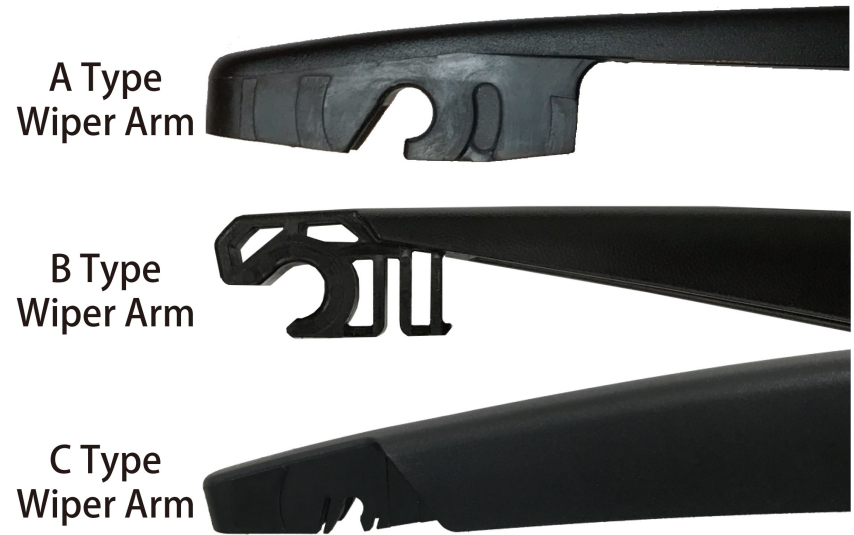

● Available Wiper Arm Type