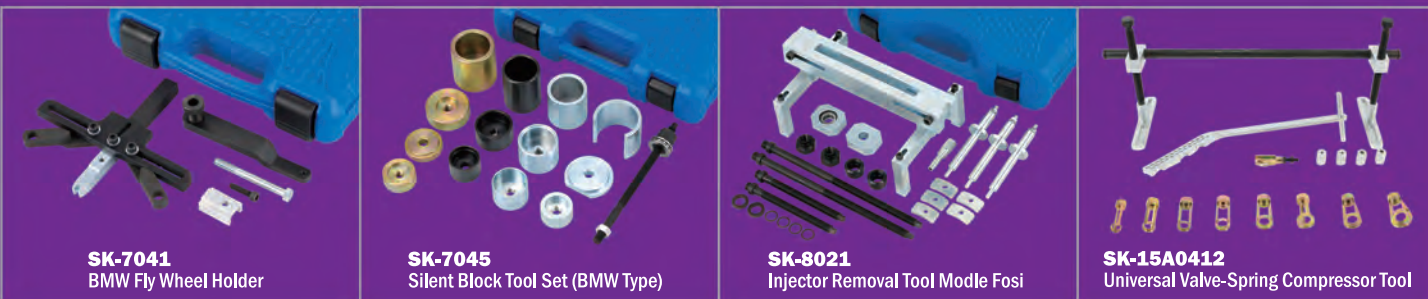

# Special Tool

**SK-8073** 5th Gear Puller - FORD

**SK-7041**  
BMW Fly Wheel Holder

**SK-7045**  
Silent Block Tool Set (BMW Type)

**SK-8021**  
Injector Removal Tool Modle Fosi

**SK-15A0412**  
Universal Valve-Spring Compressor Tool

**SK-15033T**  
33T 1/2" Dr.  
Socket 58.2L

**SK-50300303**  
Special Socket Set (3 pcs)

**SK-7091**  
BENZ (w221) Wheel Lug Socket

**SK-7099**  
Brake Caliper Pad Screw Socket (10pt)  
For PORSCHE/AUDI/VW

**SK-115C**  
3 pcs Ball Joint Puller Set  
(Screw Type)

**SK-5020**  
7 pcs VW and AUDI  
Oil Seal Puller Set

**SK-E316**  
10 PCS BMW Wheel  
Screw Lock Socket Set

**SK-AT1116**  
BENZ & BMW  
Fan Service Wrench Kit