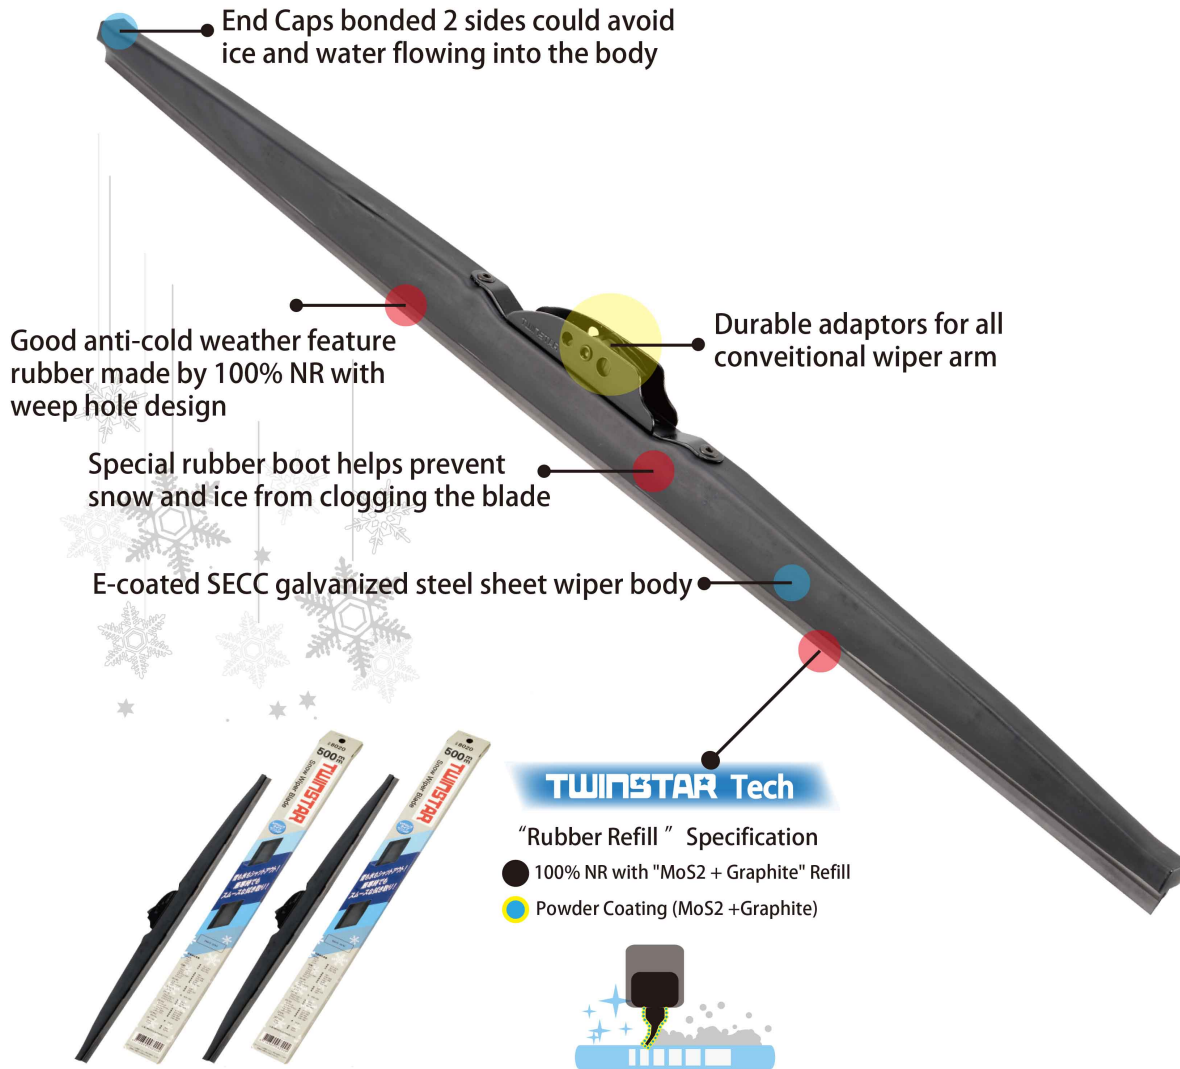

## Available Wiper Arm Type

# SNOW WIPER BLADE

## A Type

● Special fiber glass contained body material.

● 100% nature rubber with advanced surface coating.

● Designed for Japanese cars.