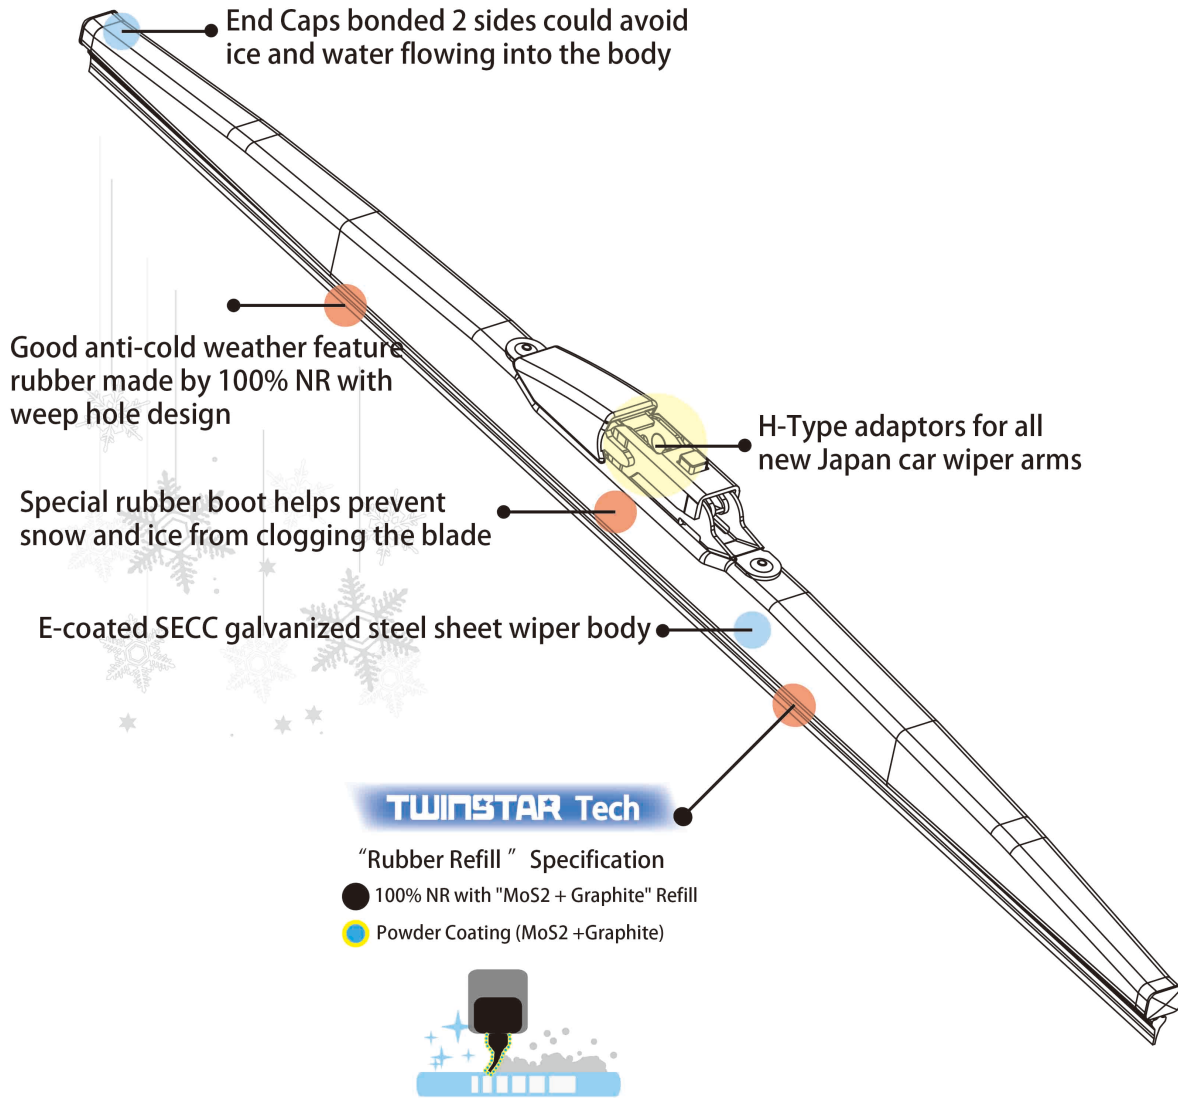

# H-TYPE SNOW WIPER BLADE

### ● Available Wiper Arm Type

C Type Wiper Arm