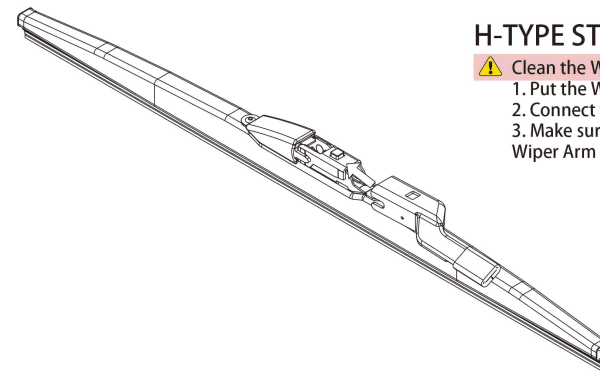

Instruction

H-TYPE STYLE

- ⚠ Clean the Windshield Glass before installation
1. Put the Winter Blade into the Wiper Arm
2. Connect the Adaptor Pin with Arm Hole
3. Make sure the Winter Blade is firmly fixed on the Wiper Arm