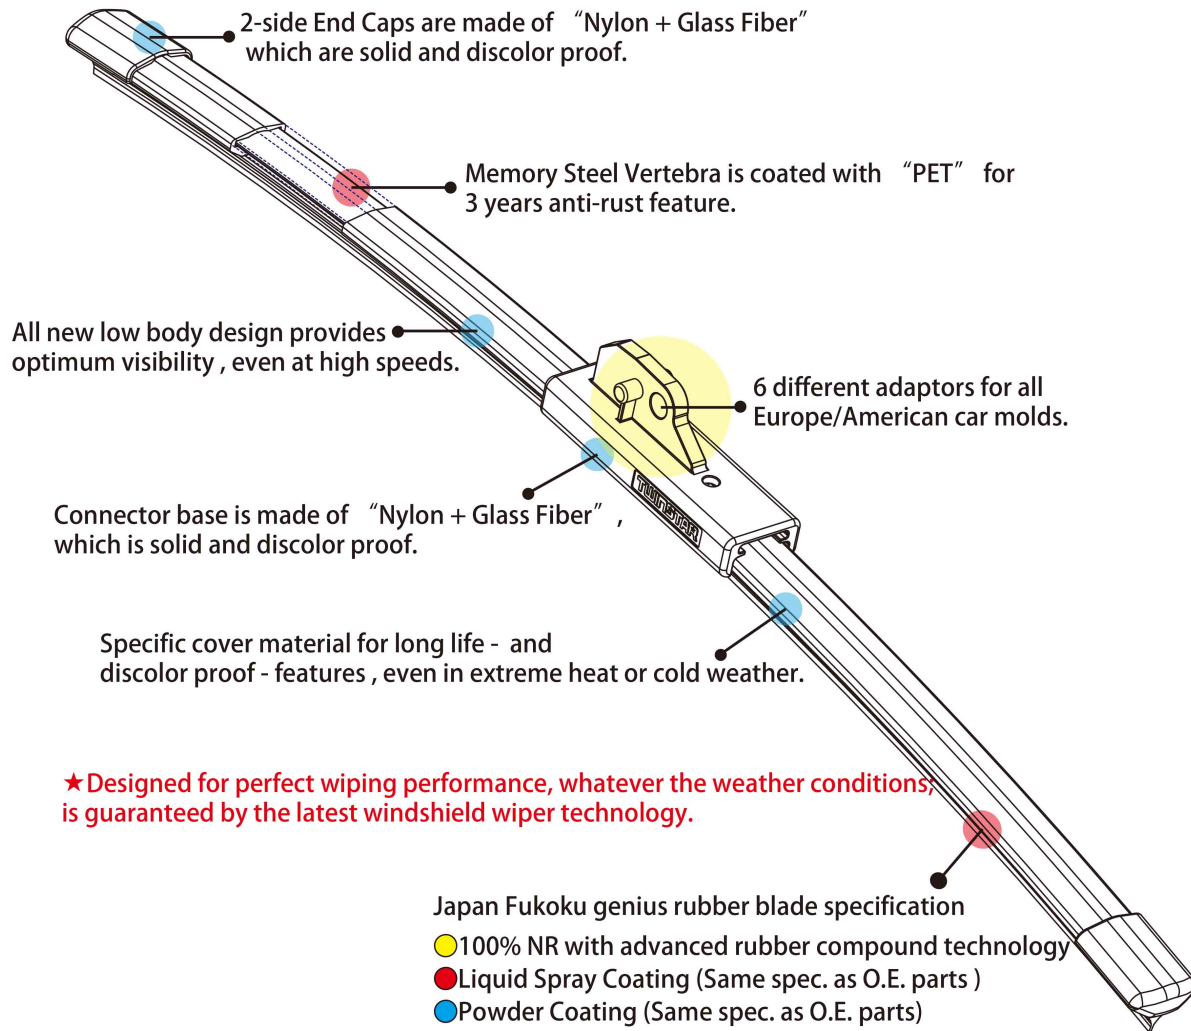

Europe/American Car Models - Flat Wiper Blade

European/American Car Models - Product Sheet

Item Code	Length (mm)	Specification	Bar Code
FA12	300	Specific Adaptors	4718309091297
FA13	325	Specific Adaptors	4718309091396
FA14	350	Specific Adaptors	4718309091495
FA15	375	Specific Adaptors	4718309091594
FA16	400	Specific Adaptors	4718309091693
FA17	425	Specific Adaptors	4718309091792
FA18	450	Specific Adaptors	4718309091891
FA19	475	Specific Adaptors	4718309091990
FA20	500	Specific Adaptors	4718309092096
FA21	525	Specific Adaptors	4718309092195
FA22	550	Specific Adaptors	4718309092294
FA24	600	Specific Adaptors	4718309092492
FA26	650	Specific Adaptors	4718309092690
FA28	700	Specific Adaptors	4718309092898
FA30	750	Specific Adaptors	4718309093093